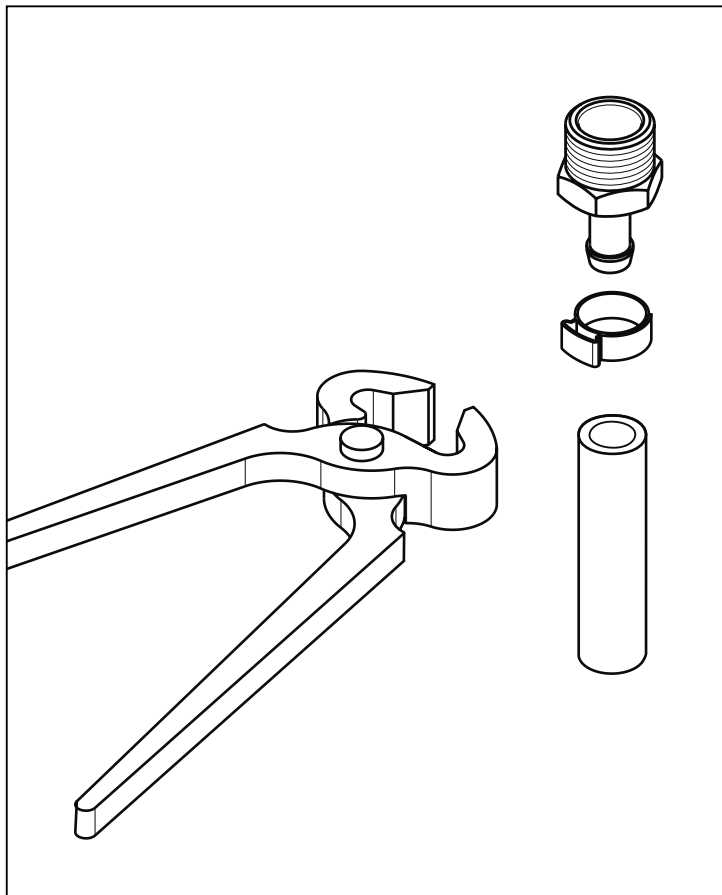

Pharo® Duschpaneel

Service

Anschlussnipper
connecting thread
9759400

PHARO®

hansgrohe