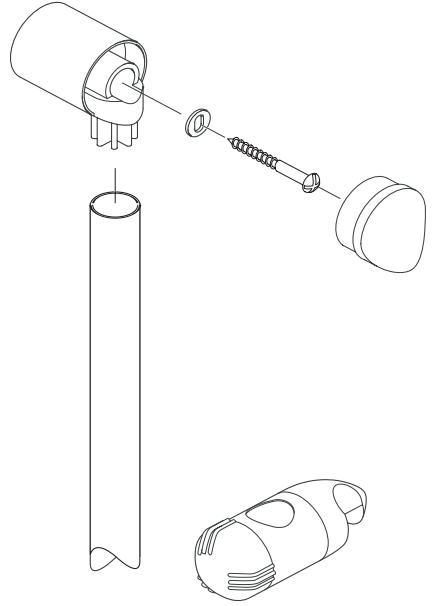

Installation Instructions / Warranty

Wallbar Slider
88590XX0

Screw Cover
88534XX0

hangrohe

Wallbar Slider
88590XX0
Screw Cover
88534XX0

Installation

Pull the screw covers off the top and bottom of the wallbar.

Use a philips screwdriver to remove the screws.

Pull the wallbar away from the wall.

Pull off one end of the wallbar.

Remove the old slider.

Install the new slider.

Assemble and install the wallbar.

hansgrohe