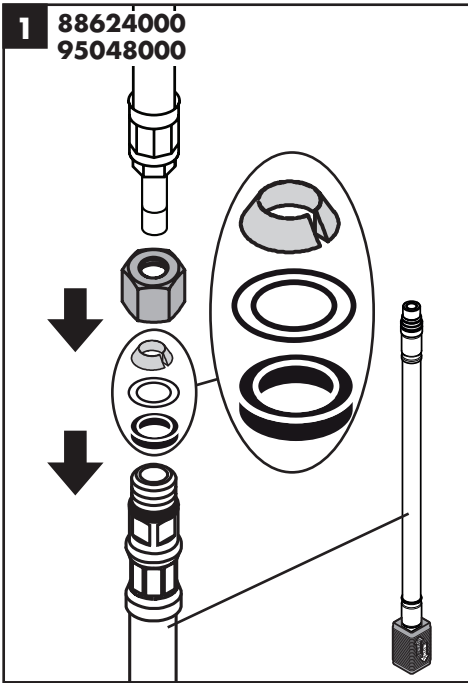

hansgrohe

Service

Squeezing Connection

96099000

hansgrohe

Hansgrohe, Inc. 1490 Bluegrass Lakes Parkway Alpharetta, GA 30004
Tel. 800-334-0455 Fax 770-889-1783

www.hansgrohe-usa.com