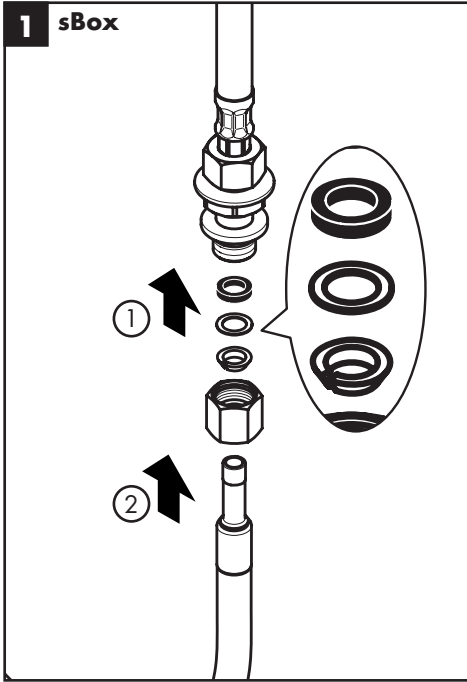

hansgrohe

Service

Squeezing Connection

96099000

hansgrohe

Hansgrohe, Inc. 1490 Bluegrass Lakes Parkway Alpharetta, GA 30004
Tel. 800-334-0455 Fax 770-889-1783

www.hansgrohe-usa.com