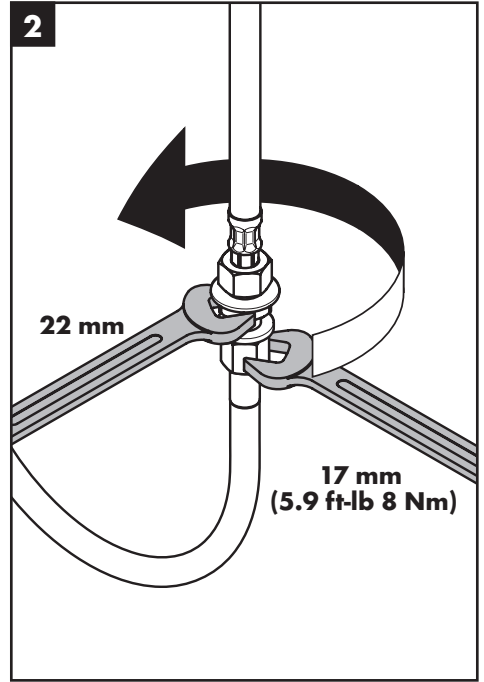

hansgrohe

Service

Squeezing Connection

96099000

hansgrohe

Hansgrohe, Inc. 1490 Bluegrass Lakes Parkway Alpharetta, GA 30004
Tel. 800-334-0455 Fax 770-889-1783

www.hansgrohe-usa.com