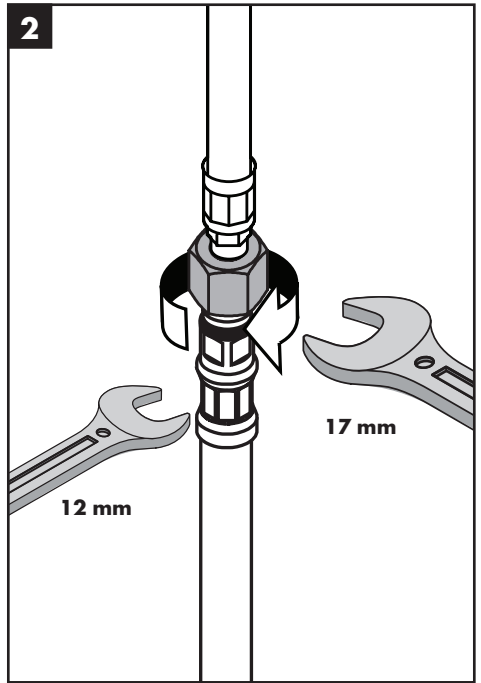

hansgrohe

Service

Squeezing Connection

96099000

hansgrohe

Hansgrohe, Inc. 1490 Bluegrass Lakes Parkway Alpharetta, GA 30004
Tel. 800-334-0455 Fax 770-889-1783

www.hansgrohe-usa.com