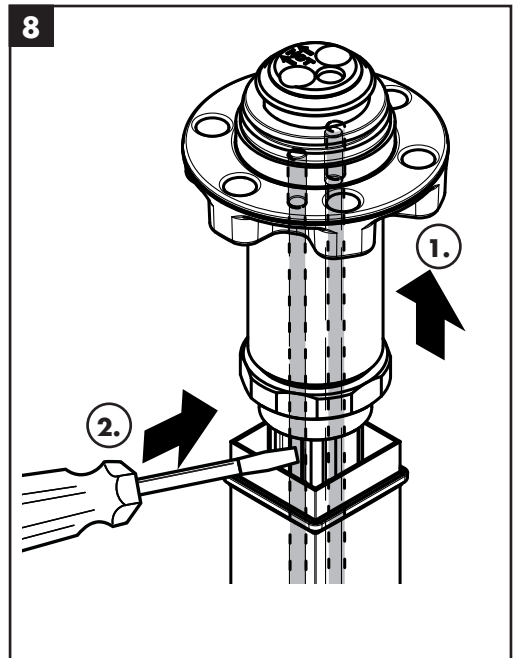

hansgrohe

Service

60 mm
93882000

hansgrohe