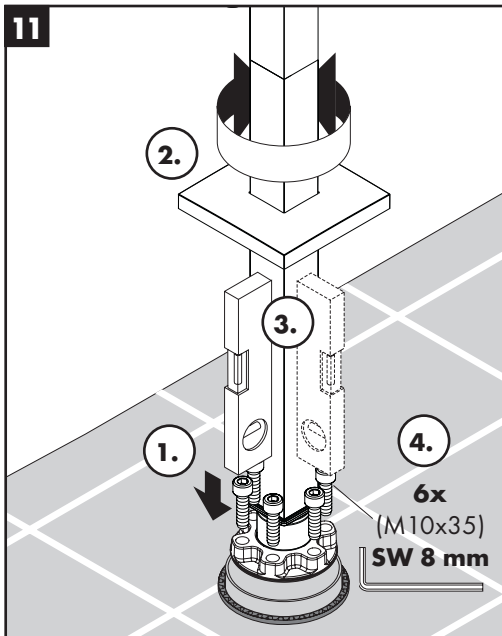

hansgrohe

Service

60 mm
93882000

hansgrohe