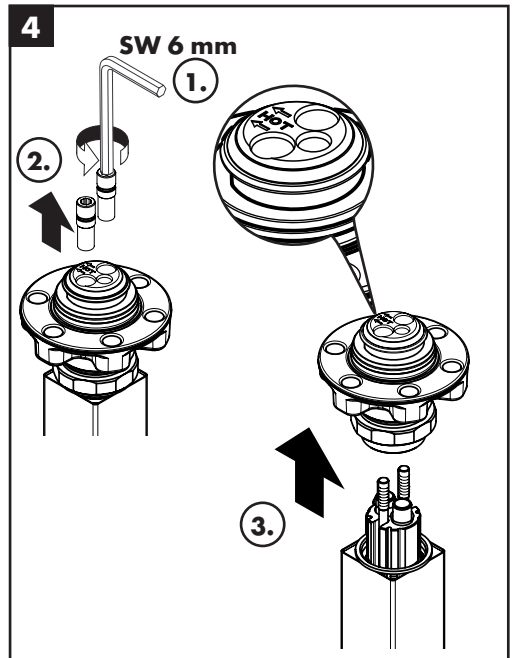

hansgrohe

Service

60 mm
93882000

hansgrohe