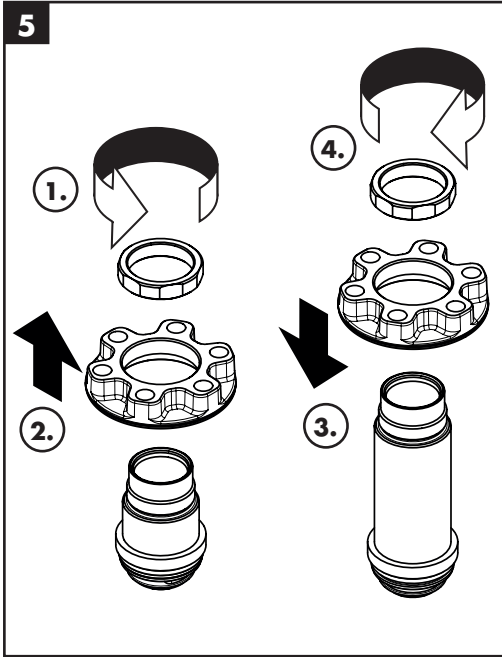

hansgrohe

Service

60 mm
93882000

hansgrohe