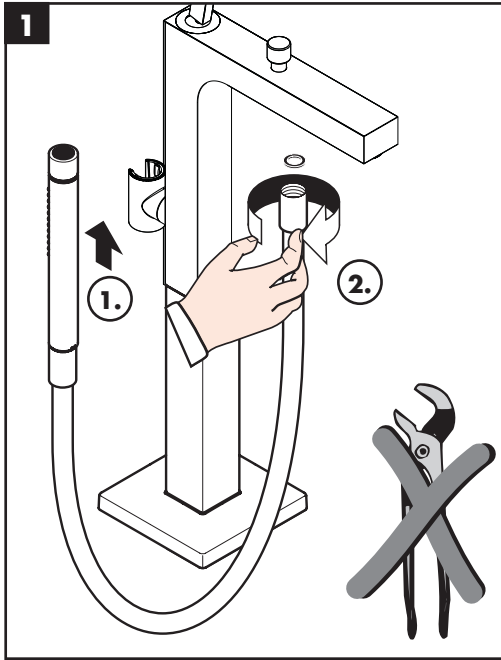

hansgrohe

Service

60 mm
93882000

hansgrohe