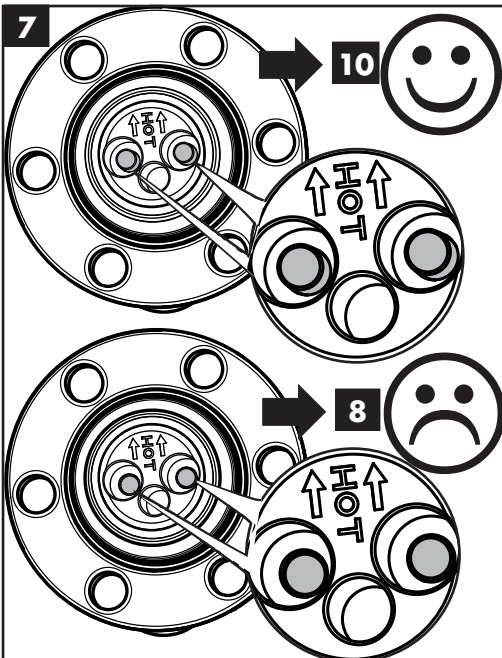

hansgrohe

Service

60 mm
93882000

hansgrohe