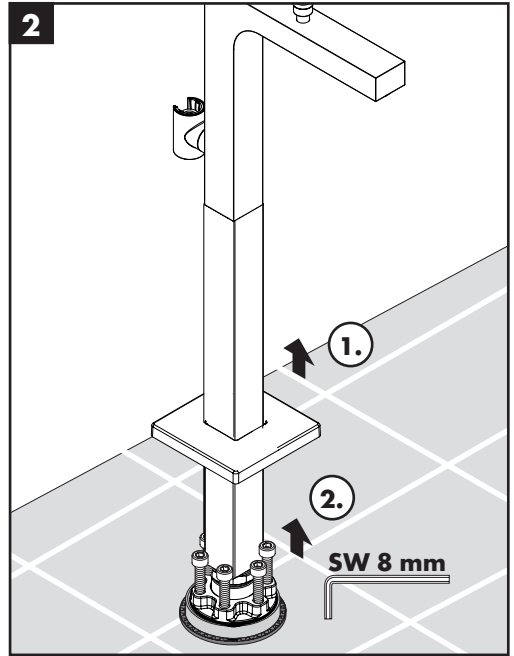

hansgrohe

Service

60 mm
93882000

hansgrohe