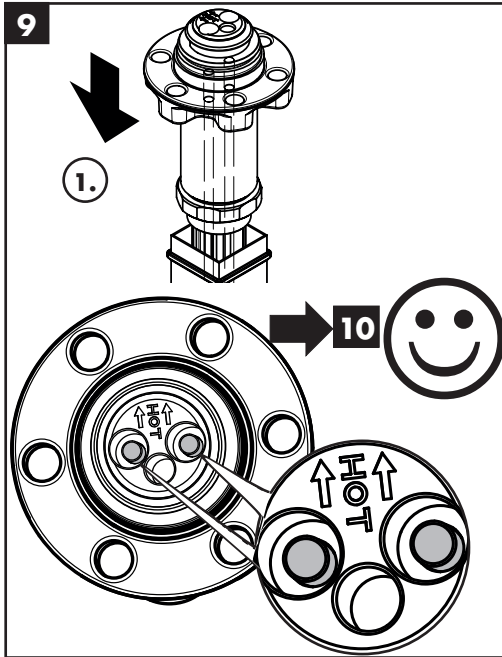

hansgrohe

Service

60 mm
93882000

hansgrohe