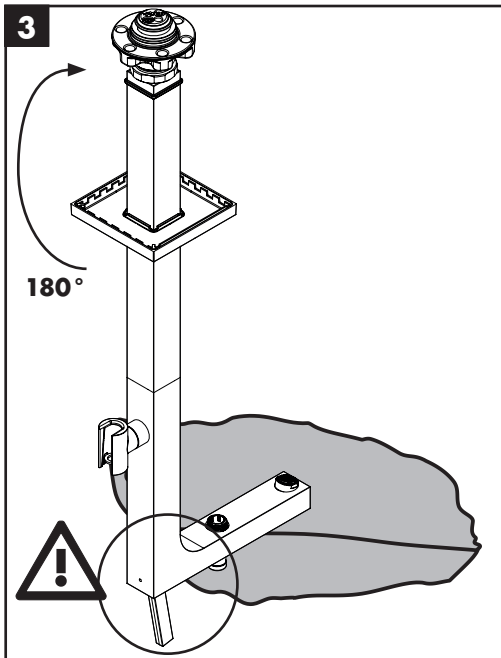

hansgrohe

Service

60 mm
93882000

hansgrohe