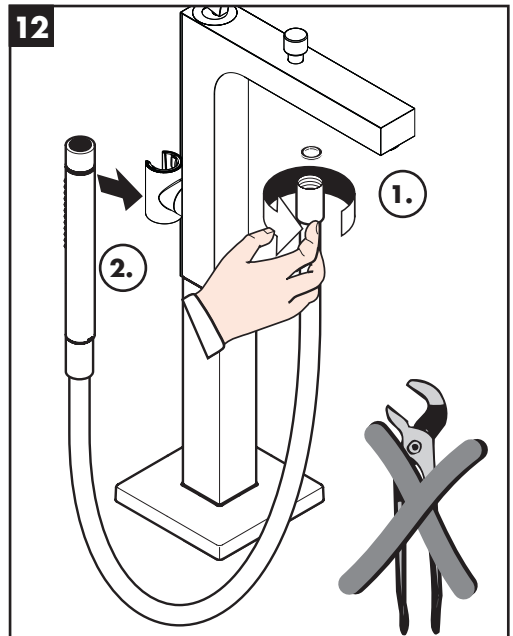

hansgrohe

Service

60 mm
93882000

hansgrohe