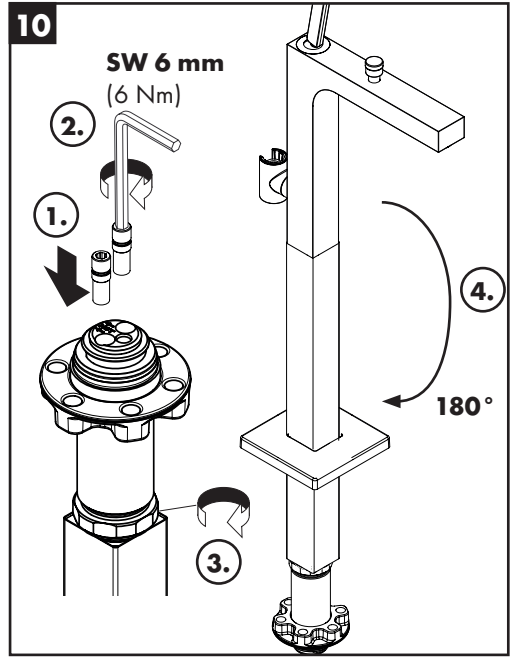

hansgrohe

Service

60 mm
93882000

hansgrohe