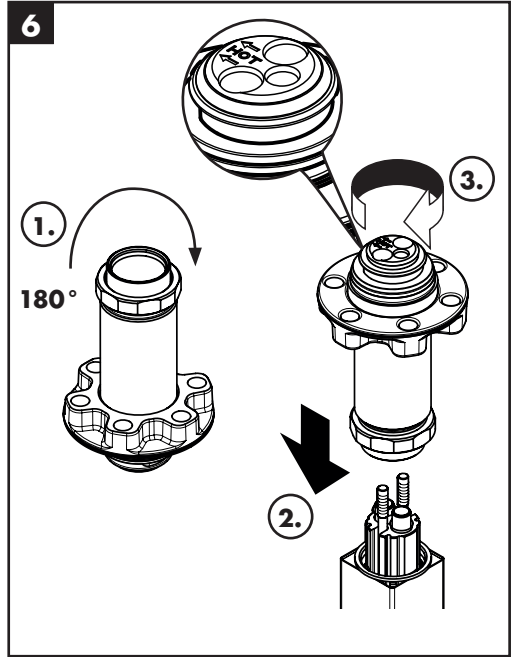

hansgrohe

Service

60 mm
93882000

hansgrohe