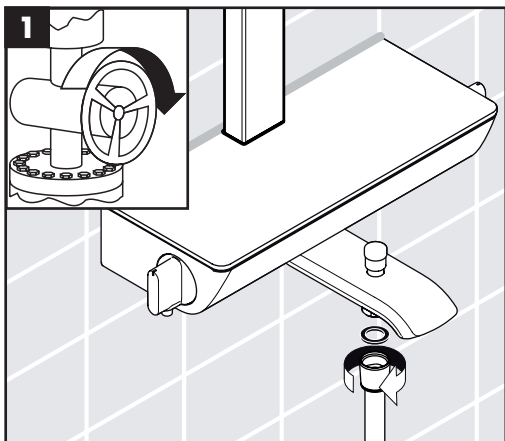

Service

Ecostat Select
92169000

hansgrohe

hansgrohe