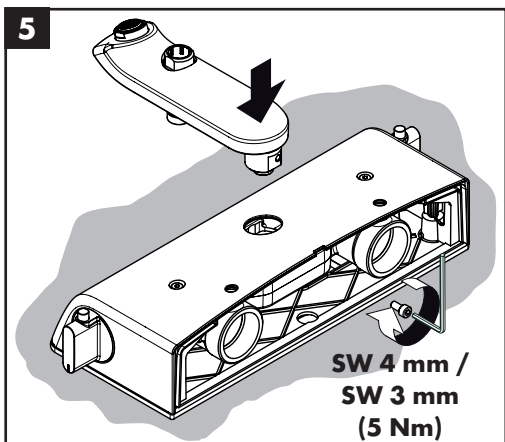

Service

Ecostat Select
92169000

hansgrohe

hansgrohe