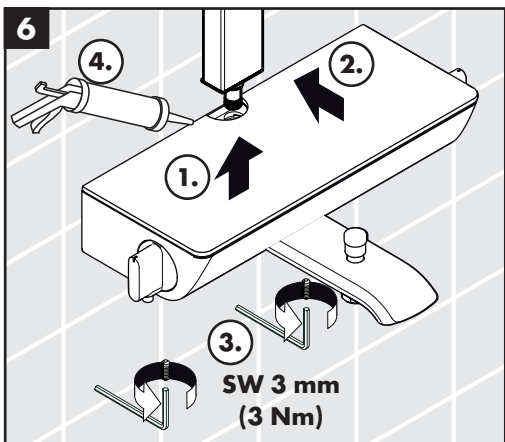

Service

Ecostat Select
92169000

hansgrohe

hansgrohe