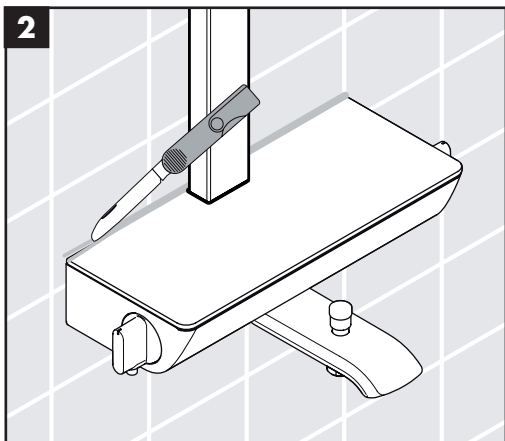

Service

Ecostat Select
92169000

hansgrohe

hansgrohe