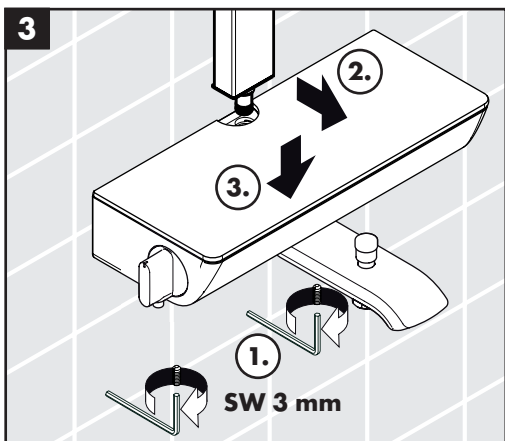

Service

Ecostat Select
92169000

hansgrohe

hansgrohe