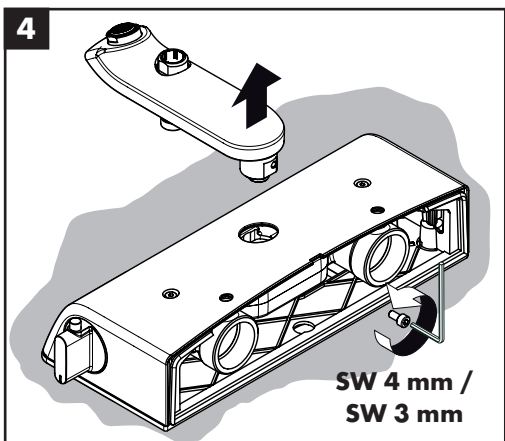

Service

Ecostat Select
92169000

hansgrohe

hansgrohe