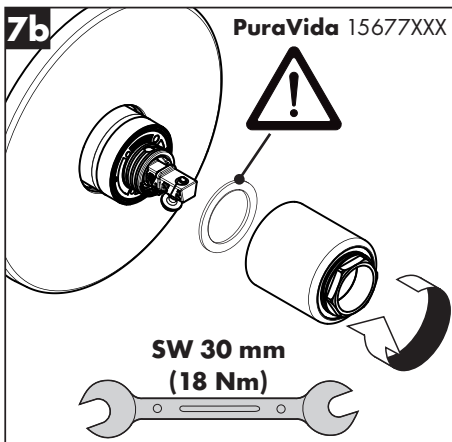

# Service

**M45**  
98285000

98286000

**hansgrohe**

**hansgrohe**