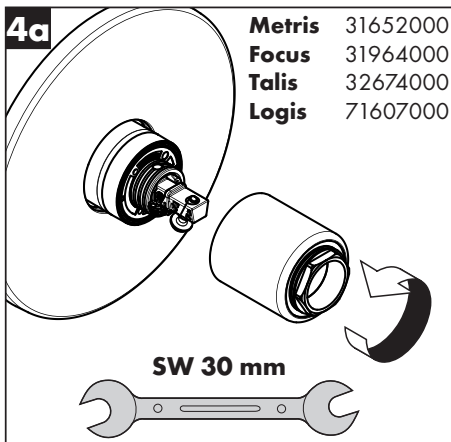

# Service

**M45**  
98285000

98286000

**hansgrohe**

**hansgrohe**