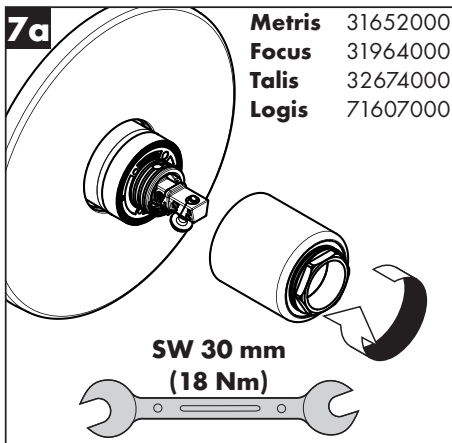

# Service

**M45**  
98285000

98286000

**hansgrohe**

**hansgrohe**