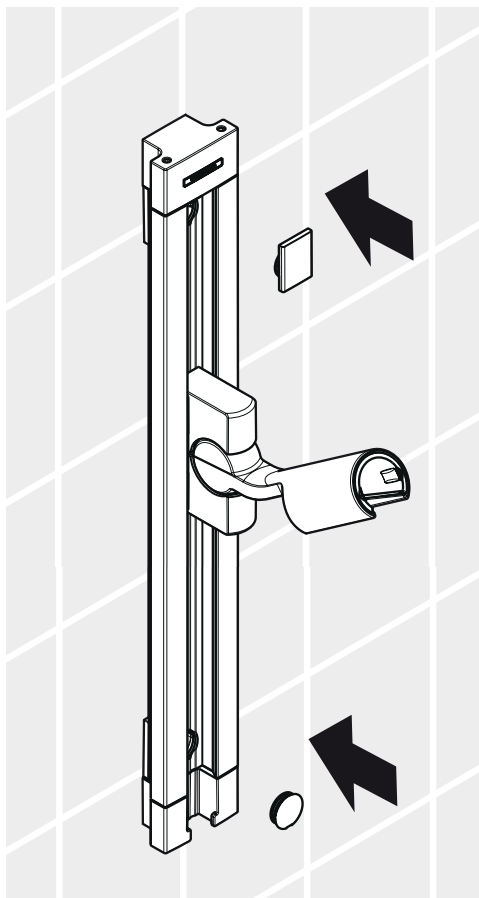

Service

Raindance Unica'S
98519XXX

hansgrohe

hansgrohe