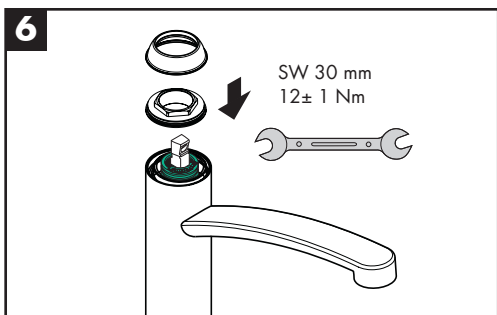

Service

98702000

hansgrohe

hansgrohe