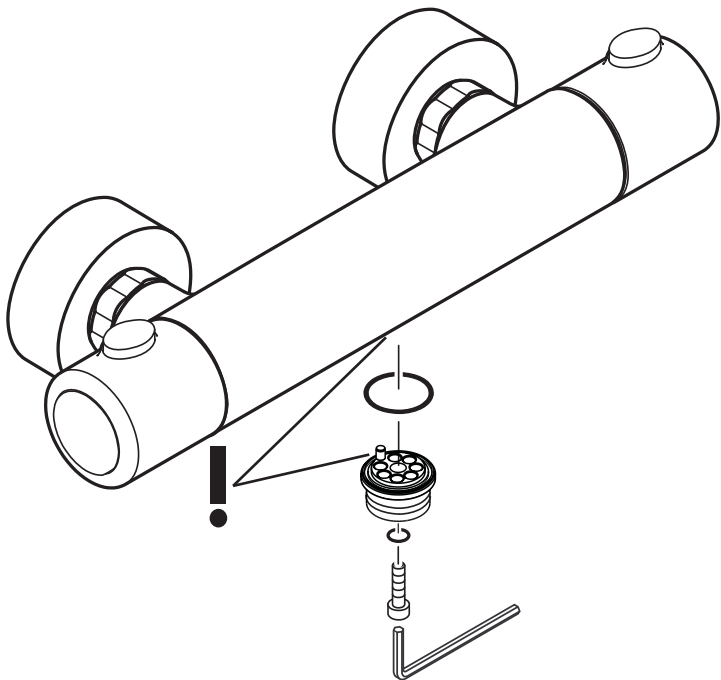

# Service

**Ecostat**  
98556000

**hansgrohe**

**SW 4 mm  
(5 Nm)**

**hansgrohe**