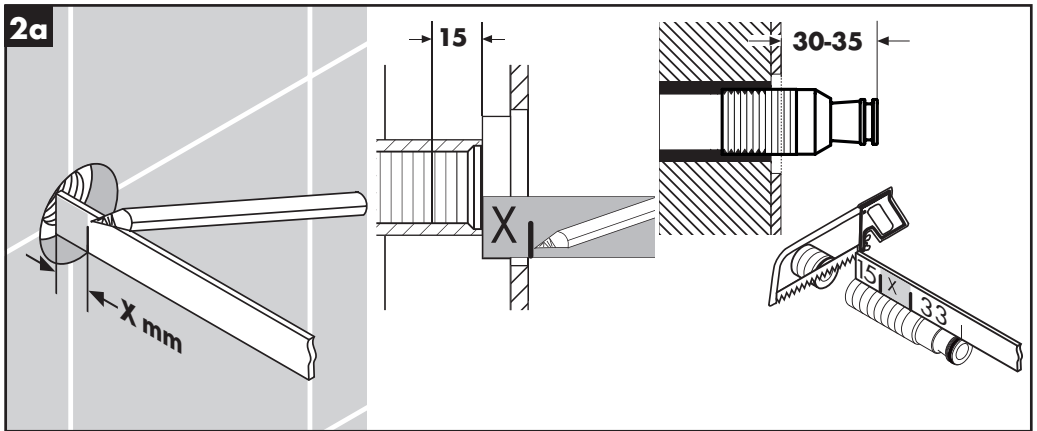

Silicone (free from acetic acid!)