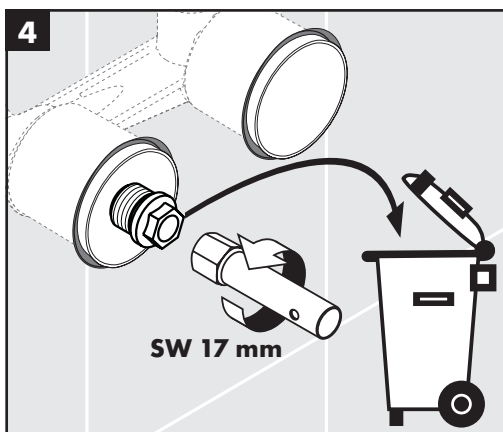

Installation Instructions

- Prior to installation, inspect the product for transport damages. After it has been installed, no transport or surface damage will be honoured.
- The pipes and the fixture must be installed, flushed and tested as per the applicable standards.
- The plumbing codes applicable in the respective countries must be observed.
- The drain valve must only be used as intended. It is not allowed to attach other objects to the drain valve, for example a semi-pedestal.

Dimensions (see page 7)

Flow diagram (see page 7)

Spare parts (see page 8)

Cleaning (see page 8)

Operation (see page 5)

Hansgrohe recommends not to use as drinking water the first half liter of water drawn in the morning or after a prolonged period of non-use.