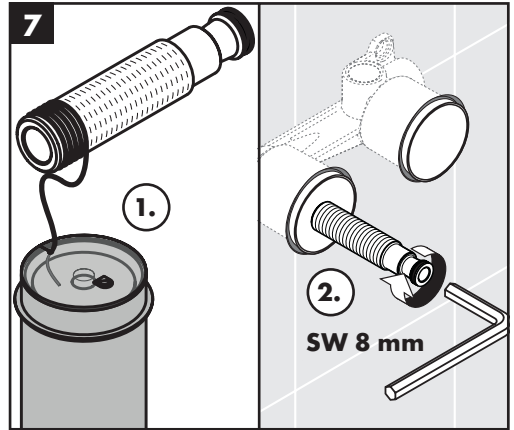

Installation Instructions

- Prior to installation, inspect the product for transport damages. After it has been installed, no transport or surface damage will be honoured.
- The pipes and the fixture must be installed, flushed and tested as per the applicable standards.
- The plumbing codes applicable in the respective countries must be observed.
- The drain valve must only be used as intended. It is not allowed to attach other objects to the drain valve, for example a semi-pedestal.

Dimensions (see page 7)

Flow diagram (see page 7)

Spare parts (see page 8)

Cleaning (see page 8)

Operation (see page 5)

Hansgrohe recommends not to use as drinking water the first half liter of water drawn in the morning or after a prolonged period of non-use.