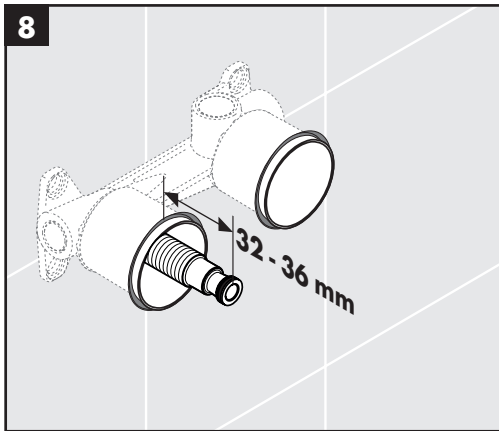

Dimensions (see page 7)

Flow diagram (see page 7)

Spare parts (see page 8)

Cleaning (see page 8)

Operation (see page 5)

Hansgrohe recommends not to use as drinking water the first half liter of water drawn in the morning or after a prolonged period of non-use.