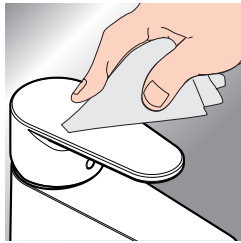

www.hansgrohe.com/cleaning-recommendation