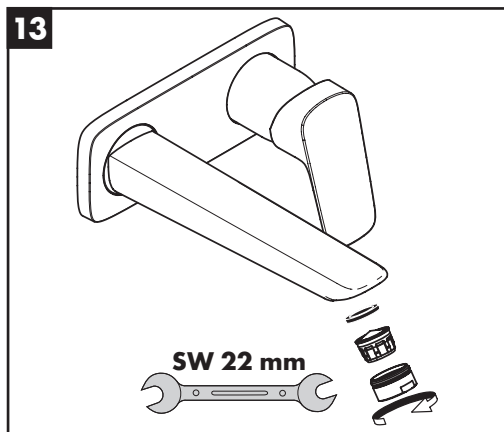

Installation Instructions

- Prior to installation, inspect the product for transport damages. After it has been installed, no transport or surface damage will be honoured.
- The pipes and the fixture must be installed, flushed and tested as per the applicable standards.
- The plumbing codes applicable in the respective countries must be observed.
- The drain valve must only be used as intended. It is not allowed to attach other objects to the drain valve, for example a semi-pedestal.

Dimensions (see page 7)

Flow diagram (see page 7)

Spare parts (see page 8)

Cleaning (see page 8)

Operation (see page 5)

Hansgrohe recommends not to use as drinking water the first half liter of water drawn in the morning or after a prolonged period of non-use.