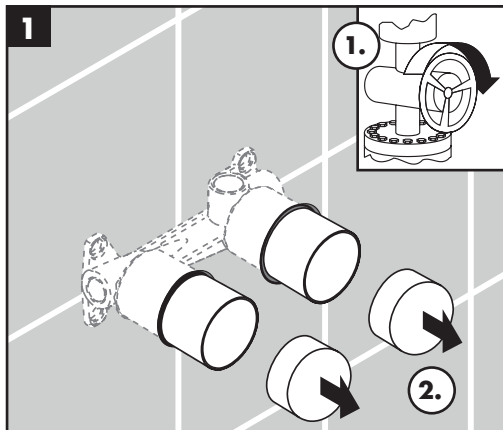

Installation Instructions

- Prior to installation, inspect the product for transport damages. After it has been installed, no transport or surface damage will be honoured.
- The pipes and the fixture must be installed, flushed and tested as per the applicable standards.
- The plumbing codes applicable in the respective countries must be observed.
- The drain valve must only be used as intended. It is not allowed to attach other objects to the drain valve, for example a semi-pedestal.

Dimensions (see page 7)

Flow diagram (see page 7)

Spare parts (see page 8)

Cleaning (see page 8)

Operation (see page 5)

Hansgrohe recommends not to use as drinking water the first half liter of water drawn in the morning or after a prolonged period of non-use.