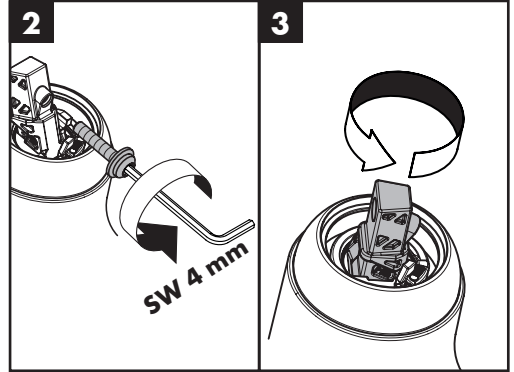

Installation Instructions

- Prior to installation, inspect the product for transport damages. After it has been installed, no transport or surface damage will be honoured.
- The pipes and the fixture must be installed, flushed and tested as per the applicable standards.
- The plumbing codes applicable in the respective countries must be observed.
- The drain valve must only be used as intended. It is not allowed to attach other objects to the drain valve, for example a semi-pedestal.

Dimensions (see page 7)

Flow diagram (see page 7)

Spare parts (see page 8)

Cleaning (see page 8)

Operation (see page 5)

Hansgrohe recommends not to use as drinking water the first half liter of water drawn in the morning or after a prolonged period of non-use.