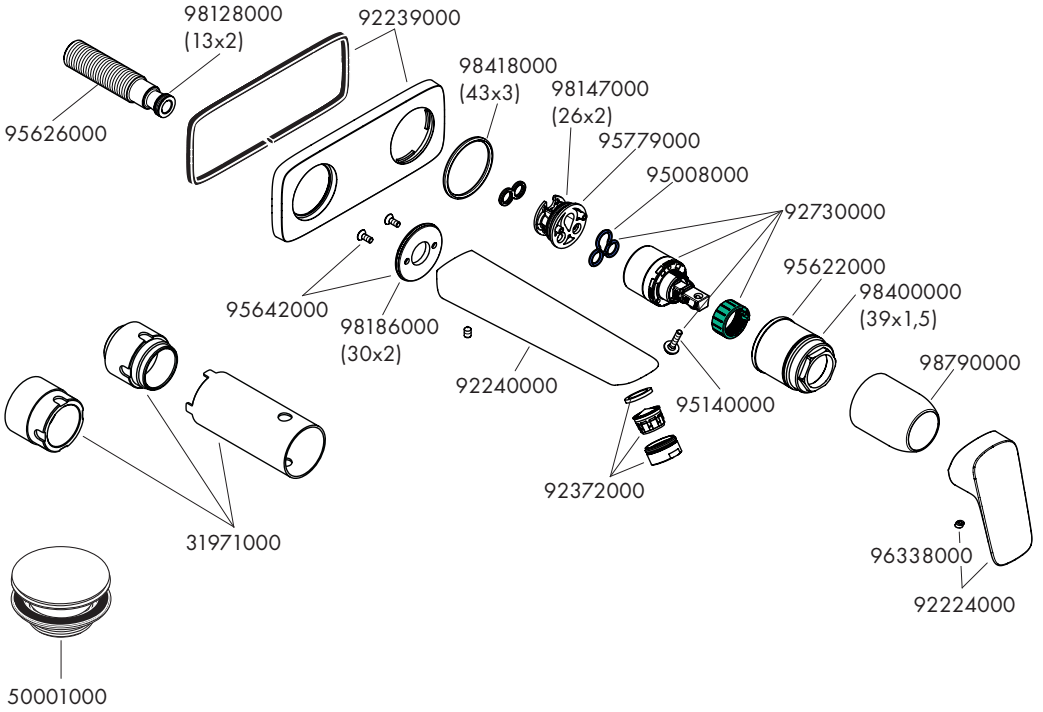

www.hansgrohe.com/cleaning-recommendation

EN Cleaning recommendation / Warranty / Contact