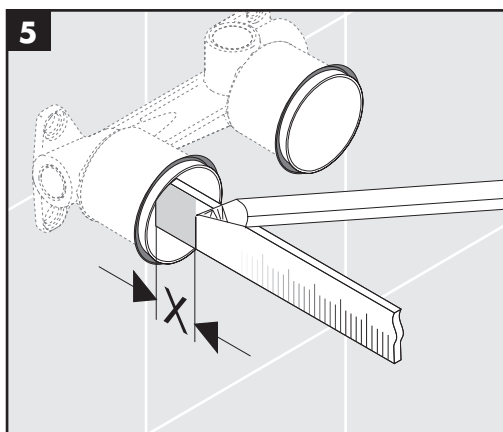

Installation Instructions

- Prior to installation, inspect the product for transport damages. After it has been installed, no transport or surface damage will be honoured.
- The pipes and the fixture must be installed, flushed and tested as per the applicable standards.
- The plumbing codes applicable in the respective countries must be observed.
- The drain valve must only be used as intended. It is not allowed to attach other objects to the drain valve, for example a semi-pedestal.

Dimensions (see page 7)

Flow diagram (see page 7)

Spare parts (see page 8)

Cleaning (see page 8)

Operation (see page 5)

Hansgrohe recommends not to use as drinking water the first half liter of water drawn in the morning or after a prolonged period of non-use.