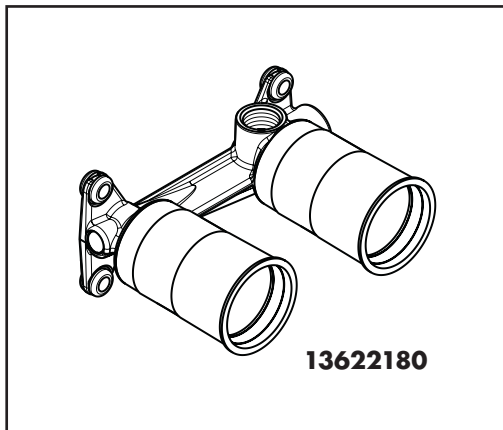

Dimensions (see page 7)

Flow diagram (see page 7)

Spare parts (see page 8)

Cleaning (see page 8)

Operation (see page 5)

Hansgrohe recommends not to use as drinking water the first half liter of water drawn in the morning or after a prolonged period of non-use.