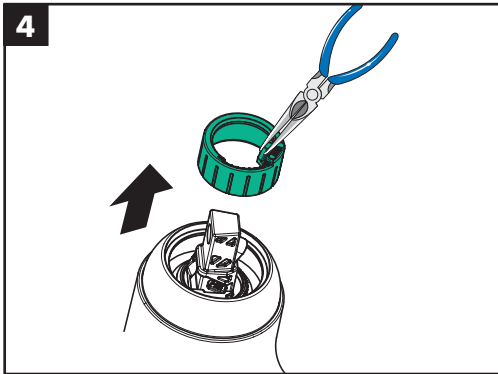

Installation Instructions

- Prior to installation, inspect the product for transport damages. After it has been installed, no transport or surface damage will be honoured.
- The pipes and the fixture must be installed, flushed and tested as per the applicable standards.
- The plumbing codes applicable in the respective countries must be observed.
- The drain valve must only be used as intended. It is not allowed to attach other objects to the drain valve, for example a semi-pedestal.

Dimensions (see page 7)

Flow diagram (see page 7)

Spare parts (see page 8)

Cleaning (see page 8)

Operation (see page 5)

Hansgrohe recommends not to use as drinking water the first half liter of water drawn in the morning or after a prolonged period of non-use.