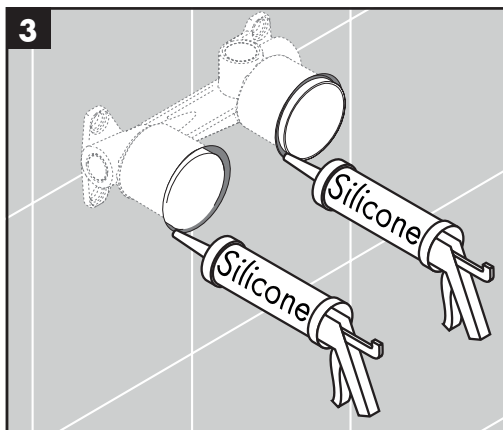

Dimensions (see page 7)

Flow diagram (see page 7)

Spare parts (see page 8)

Cleaning (see page 8)

Operation (see page 5)

Hansgrohe recommends not to use as drinking water the first half liter of water drawn in the morning or after a prolonged period of non-use.