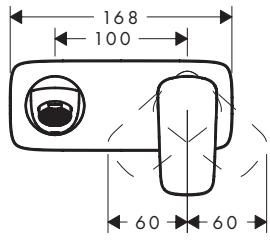

Dimensions (see page 7)

Flow diagram (see page 7)

Spare parts (see page 8)

Cleaning (see page 8)

Operation (see page 5)

Hansgrohe recommends not to use as drinking water the first half liter of water drawn in the morning or after a prolonged period of non-use.