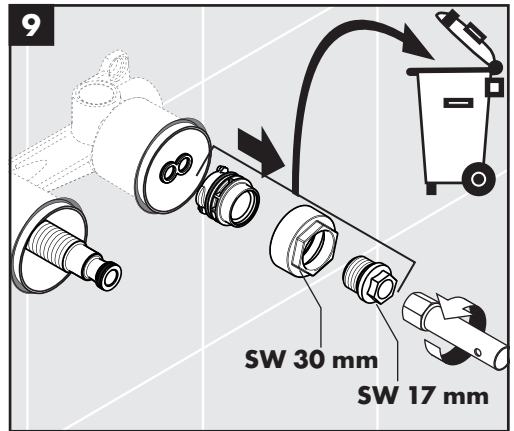

Installation Instructions

- Prior to installation, inspect the product for transport damages. After it has been installed, no transport or surface damage will be honoured.
- The pipes and the fixture must be installed, flushed and tested as per the applicable standards.
- The plumbing codes applicable in the respective countries must be observed.
- The drain valve must only be used as intended. It is not allowed to attach other objects to the drain valve, for example a semi-pedestal.

Dimensions (see page 7)

Flow diagram (see page 7)

Spare parts (see page 8)

Cleaning (see page 8)

Operation (see page 5)

Hansgrohe recommends not to use as drinking water the first half liter of water drawn in the morning or after a prolonged period of non-use.