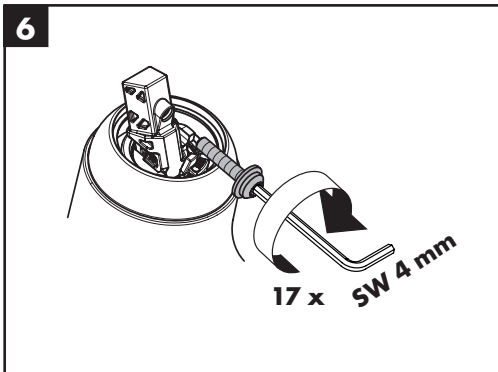

Installation Instructions

- Prior to installation, inspect the product for transport damages. After it has been installed, no transport or surface damage will be honoured.
- The pipes and the fixture must be installed, flushed and tested as per the applicable standards.
- The plumbing codes applicable in the respective countries must be observed.
- The drain valve must only be used as intended. It is not allowed to attach other objects to the drain valve, for example a semi-pedestal.

Dimensions (see page 7)

Flow diagram (see page 7)

Spare parts (see page 8)

Cleaning (see page 8)

Operation (see page 5)

Hansgrohe recommends not to use as drinking water the first half liter of water drawn in the morning or after a prolonged period of non-use.