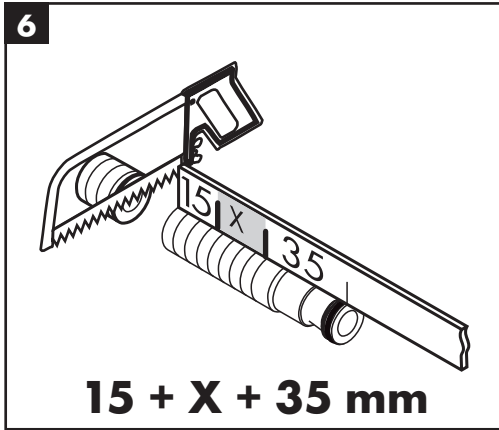

Dimensions (see page 7)

Flow diagram (see page 7)

Spare parts (see page 8)

Cleaning (see page 8)

Operation (see page 5)

Hansgrohe recommends not to use as drinking water the first half liter of water drawn in the morning or after a prolonged period of non-use.