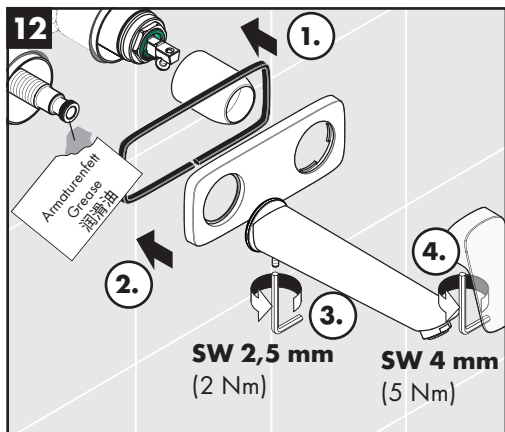

Installation Instructions

- Prior to installation, inspect the product for transport damages. After it has been installed, no transport or surface damage will be honoured.
- The pipes and the fixture must be installed, flushed and tested as per the applicable standards.
- The plumbing codes applicable in the respective countries must be observed.
- The drain valve must only be used as intended. It is not allowed to attach other objects to the drain valve, for example a semi-pedestal.

Dimensions (see page 7)

Flow diagram (see page 7)

Spare parts (see page 8)

Cleaning (see page 8)

Operation (see page 5)

Hansgrohe recommends not to use as drinking water the first half liter of water drawn in the morning or after a prolonged period of non-use.