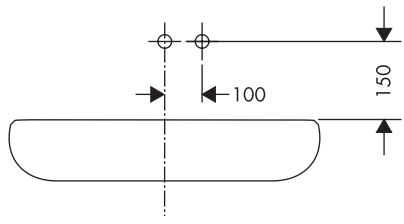

Dimensions (see page 7)

Flow diagram (see page 7)

Spare parts (see page 8)

Cleaning (see page 8)

Operation (see page 5)

Hansgrohe recommends not to use as drinking water the first half liter of water drawn in the morning or after a prolonged period of non-use.