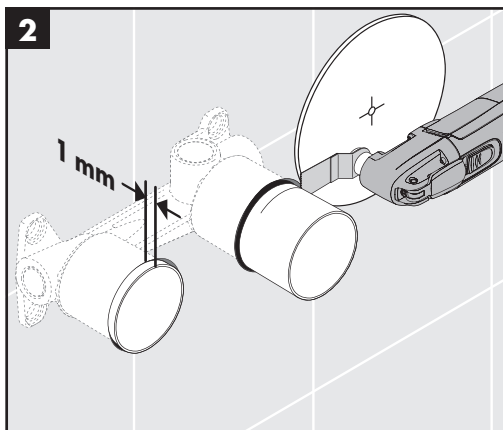

Installation Instructions

- Prior to installation, inspect the product for transport damages. After it has been installed, no transport or surface damage will be honoured.
- The pipes and the fixture must be installed, flushed and tested as per the applicable standards.
- The plumbing codes applicable in the respective countries must be observed.
- The drain valve must only be used as intended. It is not allowed to attach other objects to the drain valve, for example a semi-pedestal.

Dimensions (see page 7)

Flow diagram (see page 7)

Spare parts (see page 8)

Cleaning (see page 8)

Operation (see page 5)

Hansgrohe recommends not to use as drinking water the first half liter of water drawn in the morning or after a prolonged period of non-use.