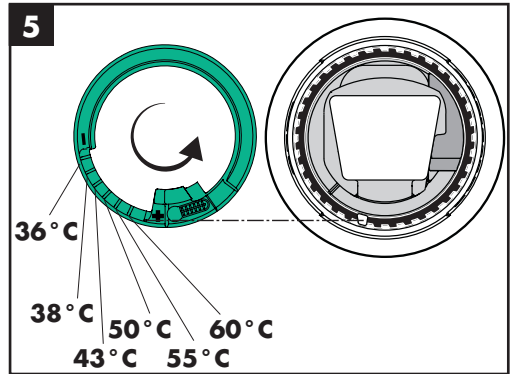

Installation Instructions

- Prior to installation, inspect the product for transport damages. After it has been installed, no transport or surface damage will be honoured.
- The pipes and the fixture must be installed, flushed and tested as per the applicable standards.
- The plumbing codes applicable in the respective countries must be observed.
- The drain valve must only be used as intended. It is not allowed to attach other objects to the drain valve, for example a semi-pedestal.

Dimensions (see page 7)

Flow diagram (see page 7)

Spare parts (see page 8)

Cleaning (see page 8)

Operation (see page 5)

Hansgrohe recommends not to use as drinking water the first half liter of water drawn in the morning or after a prolonged period of non-use.