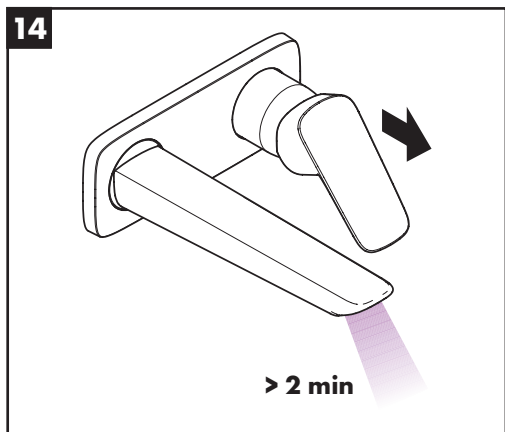

Installation Instructions

- Prior to installation, inspect the product for transport damages. After it has been installed, no transport or surface damage will be honoured.
- The pipes and the fixture must be installed, flushed and tested as per the applicable standards.
- The plumbing codes applicable in the respective countries must be observed.
- The drain valve must only be used as intended. It is not allowed to attach other objects to the drain valve, for example a semi-pedestal.

Dimensions (see page 7)

Flow diagram (see page 7)

Spare parts (see page 8)

Cleaning (see page 8)

Operation (see page 5)

Hansgrohe recommends not to use as drinking water the first half liter of water drawn in the morning or after a prolonged period of non-use.