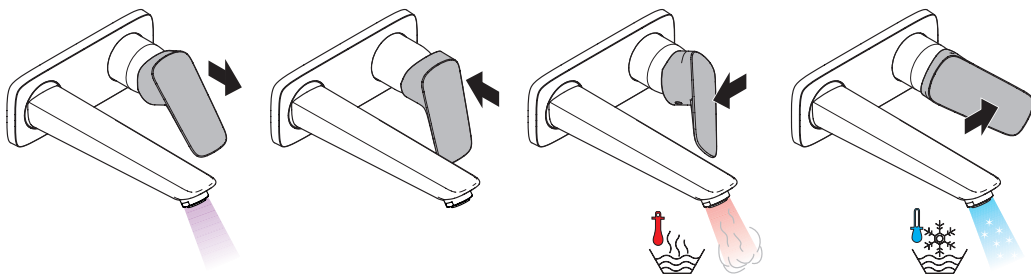

Installation Instructions

- Prior to installation, inspect the product for transport damages. After it has been installed, no transport or surface damage will be honoured.
- The pipes and the fixture must be installed, flushed and tested as per the applicable standards.
- The plumbing codes applicable in the respective countries must be observed.
- The drain valve must only be used as intended. It is not allowed to attach other objects to the drain valve, for example a semi-pedestal.

Dimensions (see page 7)

Flow diagram (see page 7)

Spare parts (see page 8)

Cleaning (see page 8)

Operation (see page 5)

Hansgrohe recommends not to use as drinking water the first half liter of water drawn in the morning or after a prolonged period of non-use.