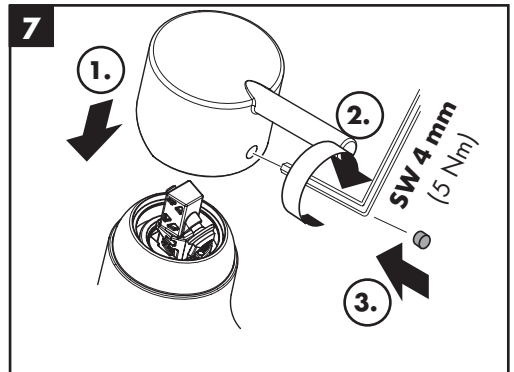

Installation Instructions

- Prior to installation, inspect the product for transport damages. After it has been installed, no transport or surface damage will be honoured.
- The pipes and the fixture must be installed, flushed and tested as per the applicable standards.
- The plumbing codes applicable in the respective countries must be observed.
- The drain valve must only be used as intended. It is not allowed to attach other objects to the drain valve, for example a semi-pedestal.

Dimensions (see page 7)

Flow diagram (see page 7)

Spare parts (see page 8)

Cleaning (see page 8)

Operation (see page 5)

Hansgrohe recommends not to use as drinking water the first half liter of water drawn in the morning or after a prolonged period of non-use.