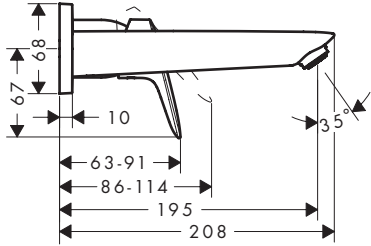

Dimensions (see page 7)

Flow diagram (see page 7)

Spare parts (see page 8)

Cleaning (see page 8)

Operation (see page 5)

Hansgrohe recommends not to use as drinking water the first half liter of water drawn in the morning or after a prolonged period of non-use.