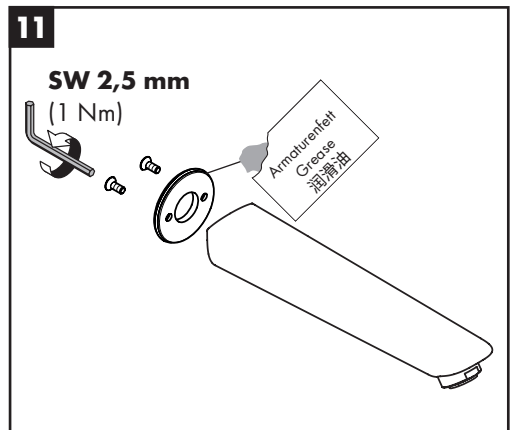

Installation Instructions

- Prior to installation, inspect the product for transport damages. After it has been installed, no transport or surface damage will be honoured.
- The pipes and the fixture must be installed, flushed and tested as per the applicable standards.
- The plumbing codes applicable in the respective countries must be observed.
- The drain valve must only be used as intended. It is not allowed to attach other objects to the drain valve, for example a semi-pedestal.

Dimensions (see page 7)

Flow diagram (see page 7)

Spare parts (see page 8)

Cleaning (see page 8)

Operation (see page 5)

Hansgrohe recommends not to use as drinking water the first half liter of water drawn in the morning or after a prolonged period of non-use.