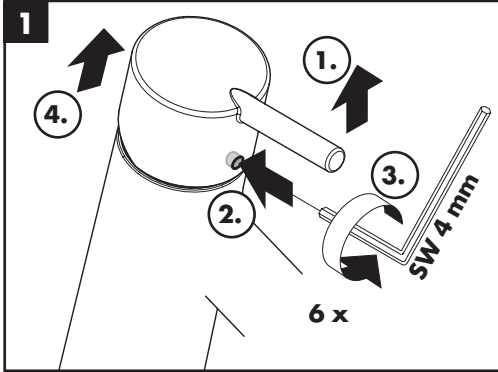

Installation Instructions

- Prior to installation, inspect the product for transport damages. After it has been installed, no transport or surface damage will be honoured.
- The pipes and the fixture must be installed, flushed and tested as per the applicable standards.
- The plumbing codes applicable in the respective countries must be observed.
- The drain valve must only be used as intended. It is not allowed to attach other objects to the drain valve, for example a semi-pedestal.

Dimensions (see page 7)

Flow diagram (see page 7)

Spare parts (see page 8)

Cleaning (see page 8)

Operation (see page 5)

Hansgrohe recommends not to use as drinking water the first half liter of water drawn in the morning or after a prolonged period of non-use.