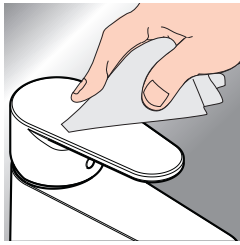

www.hansgrohe.com/search

*www.hansgrohe.com/warranty