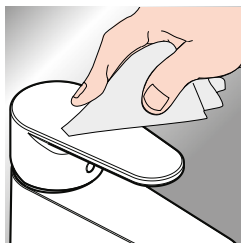

Safety Notes

- ⚠ Gloves should be worn during installation to prevent crushing and cutting injuries.
- ⚠ The product may only be used for bathing, hygienic and body cleaning purposes.
- ⚠ The hot and cold supplies must be of equal pressures.

Installation Instructions

- Prior to installation, inspect the product for transport damages. After it has been installed, no transport or surface damage will be honoured.
- The pipes and the fixture must be installed, flushed and tested as per the applicable standards.
- The plumbing codes applicable in the respective countries must be observed.
- During installation of the product by qualified trained personnel, make sure that the entire fastening surface is even and smooth (no protruding seams or tile offset), that the finish of the wall is suitable to apply the product and has no weak points.

Symbol description

Do not use silicone containing acetic acid!

Dimensions (see page 4)

Spare parts (see page 4)

Cleaning (see page 2)

Assembly
(see page 3)

Montage
(siehe Seite 3)

www.hansgrohe.com/cleaning-recommendation