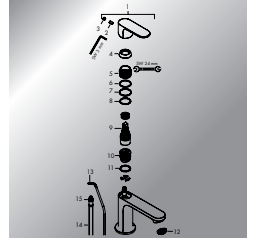

www.hansgrohe.com/search

*www.hansgrohe.com/warranty