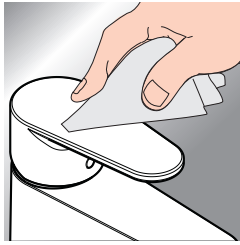

www.hansgrohe.com/search

*www.hansgrohe.com/warranty