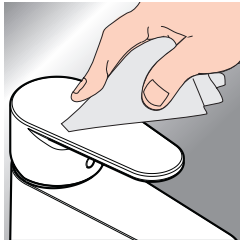

www.hansgrohe.com/search

*www.hansgrohe.com/warranty