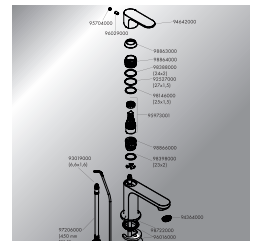

www.hansgrohe.com/search

*www.hansgrohe.com/warranty