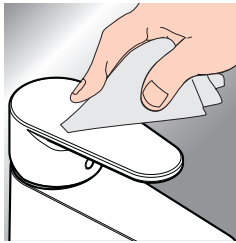

www.hansgrohe.com/search

*www.hansgrohe.com/warranty