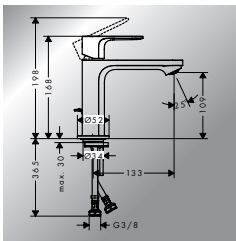

www.hansgrohe.com/search

*www.hansgrohe.com/warranty