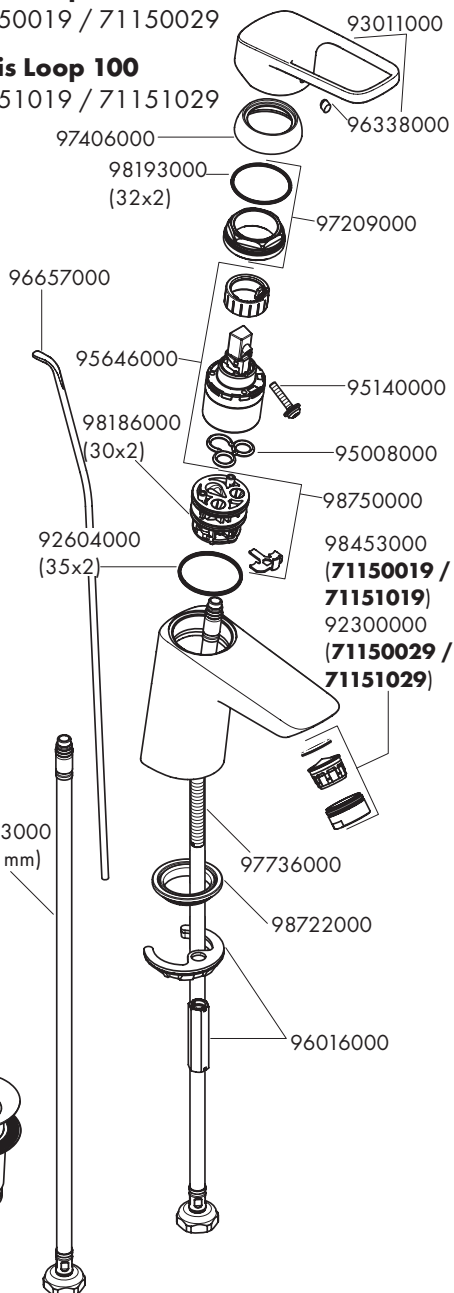

Dimensions (see page 8)

Flow diagram (see page 11)

Spare parts (see page 13)

Special accessories (order as an extra)

- special tool #58085000 (see page 5)

- Installation putty (see page 5)

- seal #98996000 (see page 4)

71160019 / 71160029

Logis E 100

71161019 / 71161029

Logis Loop 70

71150019 / 71150029

Logis Loop 100

71151019 / 71151029

DE Reinigungsempfehlung / Garantie / Kontakt