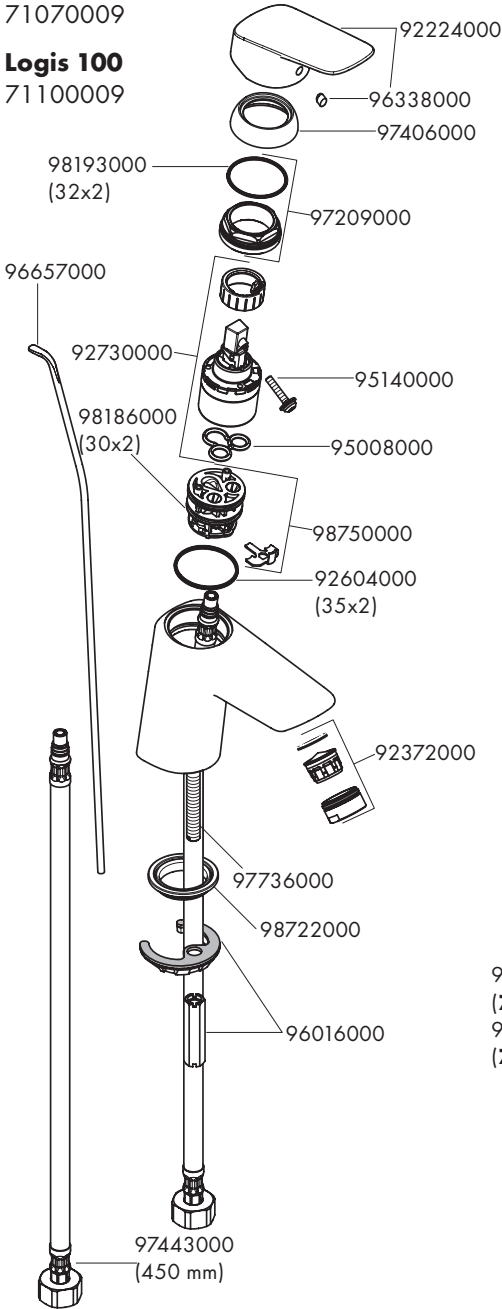

Dimensions (see page 8)

Flow diagram (see page 11)

Spare parts (see page 13)

Special accessories (order as an extra)

- special tool #58085000 (see page 5)

- Installation putty (see page 5)

- seal #98996000 (see page 4)

71020019 / 71020029

Novus 100

71030019 / 71030029

Logis 70
71070009

Logis 100
71100009

Logis 70
71070019 / 71070029 / 71094009

Logis 100
71100019 / 71100029

Logis E 70