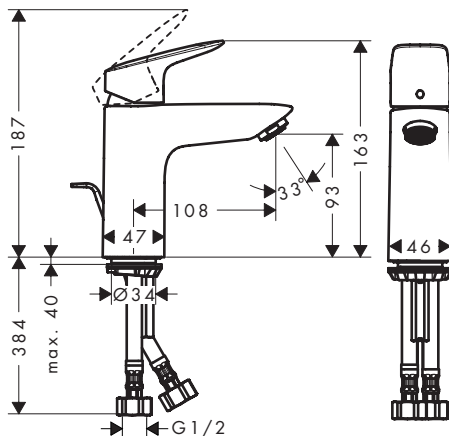

Logis 100

71100009 / 71100019 / 71100029