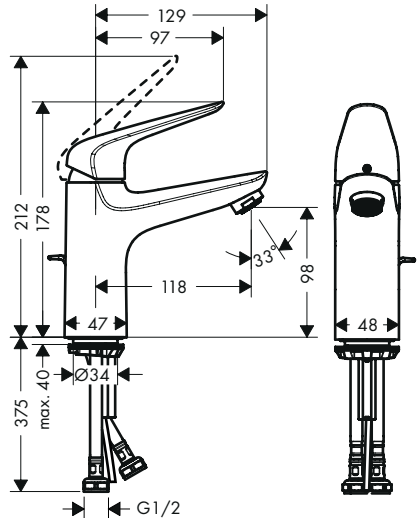

Novus 100

71030019 / 71030029