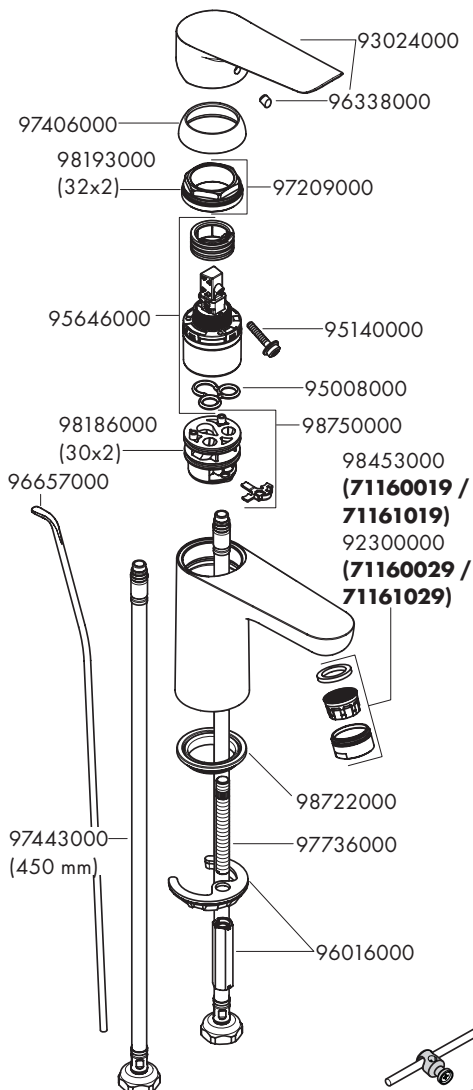

Logis E 70

71160019 / 71160029

Logis E 100

71161019 / 71161029