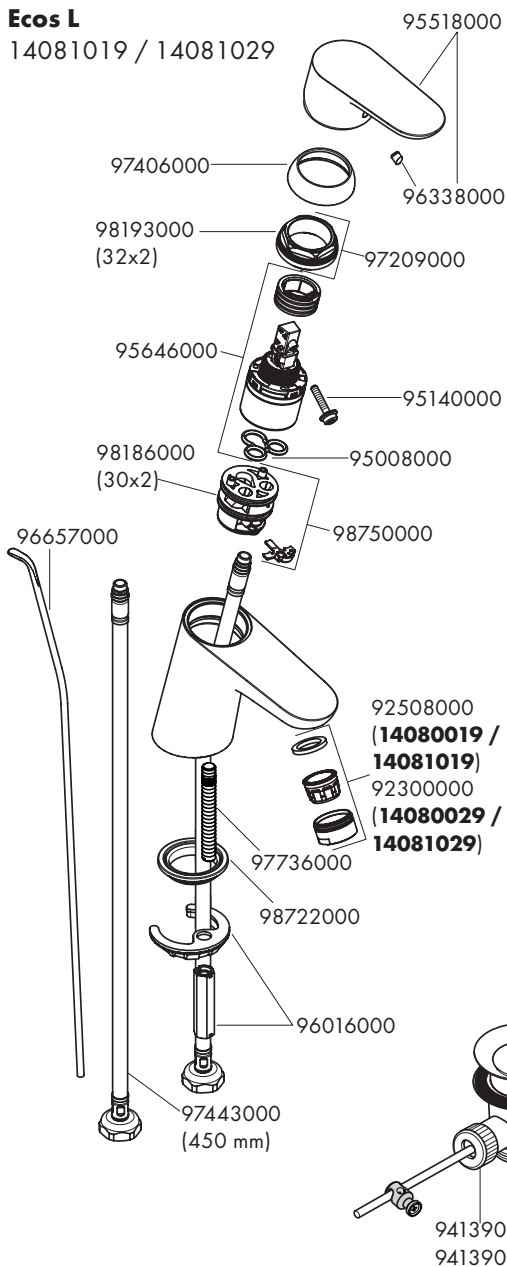

Ecos

14080019 / 14080029

Ecos L

14081019 / 14081029