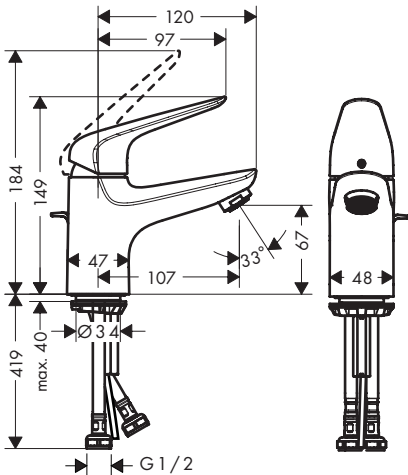

Novus 70

71020019 / 71020029