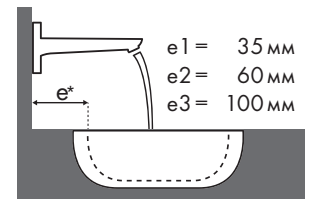

Схема взаиморасположения смесителя и раковины