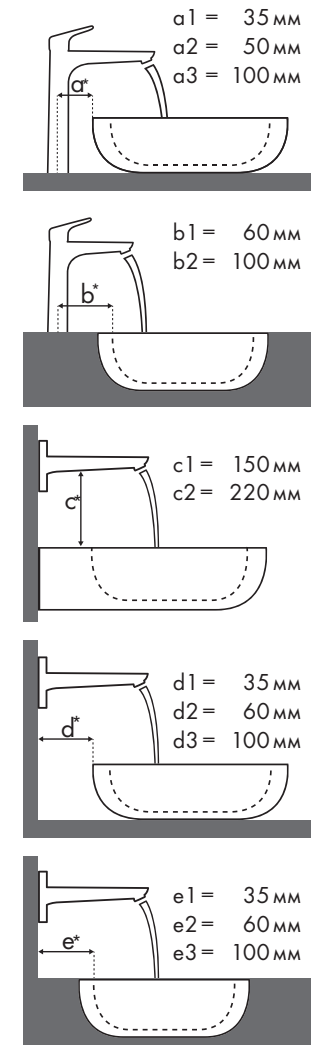

Схема взаиморасположения смесителя и раковины