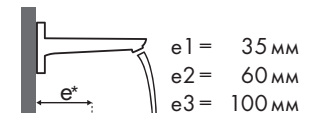

Схема взаиморасположения смесителя и раковины