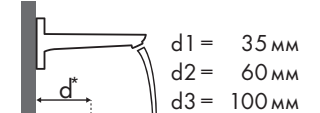

Схема взаиморасположения смесителя и раковины