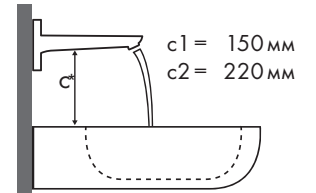

Схема взаиморасположения смесителя и раковины