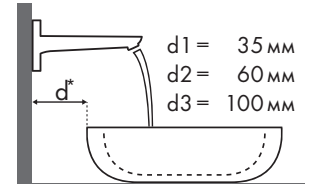

Схема взаиморасположения смесителя и раковины