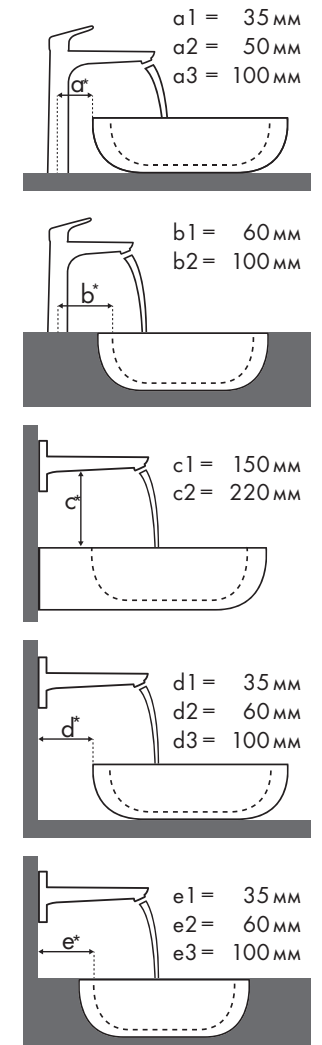

С какими раковинами лучше всего сочетаются смесители Hansgrohe?

Keromag

Renova Nr. 1 Plan																				
	400 x 250	600 x 480	650 x 480	750 x 480	600 x 480	650 x 480	850 x 480	1000 x 480	850 x 480	1000 x 480										
PuraVida	# 272140	# 272142	# 222260	# 222262	# 222265	# 222267	# 222268	# 222266	# 122175	# 122180	# 225160	# 225165	# 125185	# 125100	# 122185	# 122187	# 122188	# 122186	# 122100	# 122102
PuraVida 100	#15075000 #15075400	✓	✓																	
PuraVida 110	#15132000 #15132400	✓	✓																	
PuraVida 200	#15070000 #15070400	✓	✓	✓	✓	✓	✓		✓	✓	✓	✓	✓	✓	✓	✓			✓	✓
PuraVida 240	#15074000 #15074400			✓		✓			✓	✓	✓	✓	✓	✓	✓				✓	✓
PuraVida 165 мм	#15081000 #15081400			✓	✓	✓	✓		✓	✓	✓	✓	✓	✓	✓	✓			✓	✓
PuraVida 225 мм	#15072000 #15072400 #15066000 #15066400			✓	✓	✓	✓		✓	✓	✓	✓	✓	✓	✓	✓			✓	✓
PuraVida 165 мм	#15084000 #15084400																✓^{c1}	✓^{c1}		
PuraVida 225 мм	#15085000 #15085400																✓^{c1}	✓^{c1}		

Схема взаиморасположения смесителя и раковины