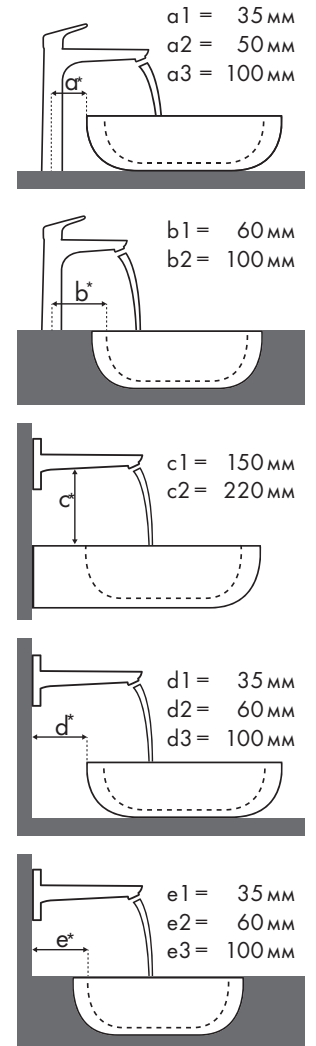

С какими раковинами лучше всего сочетаются смесители Hansgrohe?

Keramag

iCon							
		500 x 485	600 x 485	750 x 485	900 x 485		
		● # 124050 # 124150	● # 124060 ⊗ # 124063	● # 124075	● # 124090 # 124190 # 124195 ⊗ # 124093		
PuraVida							
	#15075000 #15075400	✓	✓	✓			
	#15132000 #15132400	✓	✓	✓			
	#15070000 #15070400 #15074000 #15074400	✓	✓	✓	✓		
	#15081000 #15081400		✓	✓	✓		
		#15072000 #15072400 #15066000 #15066400				✓	
			#15084000 #15084400		✓^{c1}		✓^{c1}
	#15085000 #15085400		✓^{c1}		✓^{c1}		

Keramag

Silk						
		400 x 295	600 x 470	570 x 427	1000 x 470	
		● # 121640	● # 121660	● # 121650 # 121655	● # 121600 ⊗ # 121625	
PuraVida						
	#15075000 #15075400					
	#15132000 #15132400	✓				
	#15070000 #15070400	✓	✓	✓	✓	
	#15074000 #15074400		✓		✓	
	#15081000 #15081400		✓	✓	✓	
	#15084000 #15084400				✓^{c1}	
		#15085000 #15085400				✓^{c1}

Схема взаиморасположения смесителя и раковины