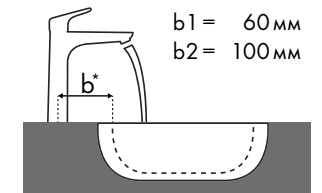

Схема взаиморасположения смесителя и раковины