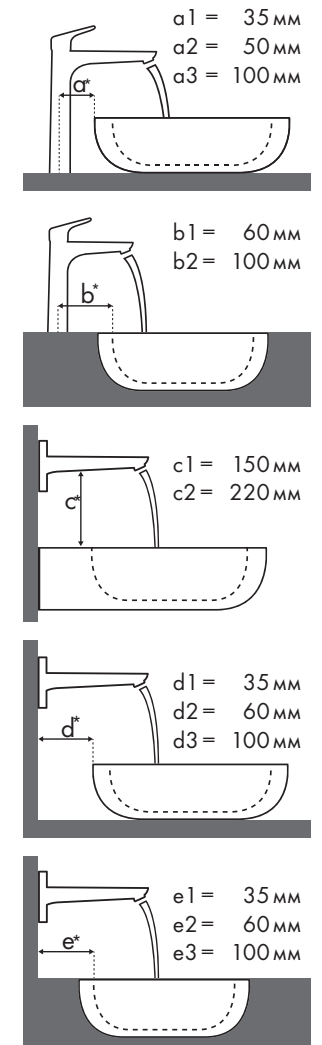

Схема взаиморасположения смесителя и раковины

* = Раковины без отверстия под смеситель доступны по запросу

✓ = Рекомендуемое сочетание | ● = С просверленным отверстием под смеситель | ○ = С намеченным отверстием под смеситель | ⊗ = Без отверстия под смеситель