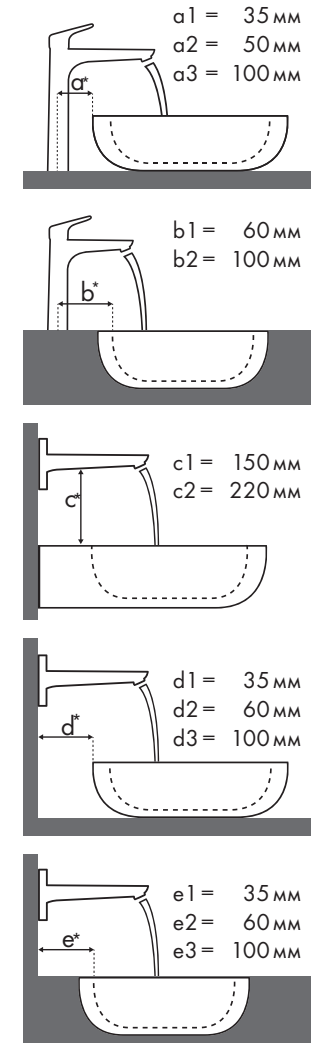

Схема взаиморасположения смесителя и раковины