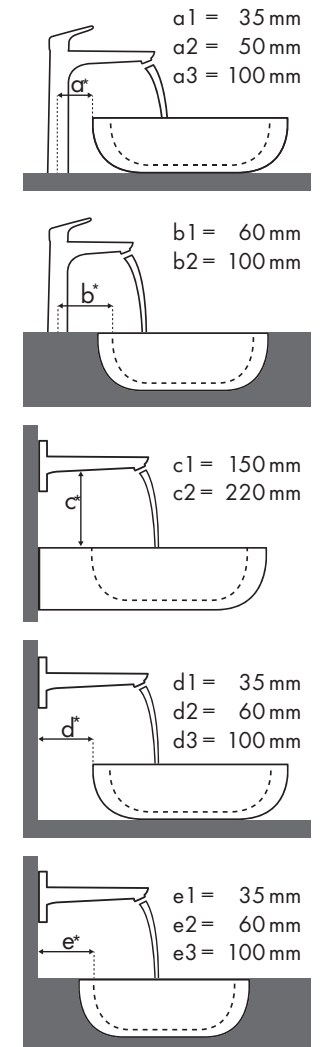

Quale miscelatore per quale lavabo?

Duravit

Vero																													
	250 x 450	500 x 250	485 x 315	595 x 465	550 x 465	850 x 490	1050 x 490	1250 x 490	600 x 470	800 x 470	1000 x 470	1200 x 470	500 x 380	600 x 380															
	●	●	○	⊗	●	⊗	●	⊗	●	⊗	●	⊗	●	⊗	●	⊗	●	⊗	●	⊗	●	⊗	●	⊗	●	⊗	●	⊗	
PuraVida	#070225.00	#070350.08 #070350.09	#070350.00 ○	#033048.00 #033048.22	#045260.00 #045260.60	#031555.00 #031555.60	#032985.00 #032985.60	#032910.00 #032910.60	#032912.00 #032912.60	#045460.00 #045460.27 #045460.60 #045460.28	#045460.41 #045460.70	#045480.00 #045480.27 #045480.60 #045480.28	#045410.27 #045410.28	#045412.00 #045412.60	#045550.00 #045560.00														
PuraVida 100	#15075000 #15075400	✓	✓	✓																									
PuraVida 110	#15132000 #15132400	✓	✓	✓																									
PuraVida 110	#15070000 #15070400	✓	✓	✓	✓^{b1}	✓	✓	✓	✓	✓	✓	✓	✓	✓	✓	✓	✓	✓	✓	✓	✓	✓	✓	✓	✓	✓	✓	✓	
PuraVida 110	#15074000 #15074400	✓	✓	✓	✓^{b1}	✓	✓	✓	✓	✓	✓	✓	✓	✓	✓	✓	✓	✓	✓	✓	✓	✓	✓	✓	✓	✓	✓	✓	
PuraVida 200	#15081000 #15081400				✓^{b1}	✓	✓	✓	✓	✓	✓	✓	✓	✓	✓	✓	✓	✓	✓	✓	✓	✓	✓	✓	✓	✓^{a1}	✓^{a1}		
PuraVida 240	#15072000 #15072400 #15066000 #15066400				✓	✓	✓	✓	✓	✓	✓	✓	✓	✓	✓	✓	✓	✓	✓	✓	✓	✓	✓	✓	✓	✓^{a2}	✓^{a2}		
PuraVida 165 mm	#15084000 #15084400				✓^{c1} ✓^{e2}	✓^{c1}	✓^{c1}	✓^{c1}	✓^{c1}	✓^{c1}	✓^{c1}	✓^{c1}	✓^{c1}	✓^{c1}	✓^{c1}	✓^{c1}	✓^{c1}	✓^{c1}	✓^{c1}	✓^{c1}	✓^{c1}	✓^{c1}	✓^{c1}	✓^{c1}	✓^{c1}	✓^{c1}	✓^{c1}	✓^{c1}	✓^{c1}
PuraVida 225 mm	#15085000 #15085400				✓^{c1} ✓^{e2}	✓^{c1}	✓^{c1}	✓^{c1}	✓^{c1}	✓^{c1}	✓^{c1}	✓^{c1}	✓^{c1}	✓^{c1}	✓^{c1}	✓^{c1}	✓^{c1}	✓^{c1}	✓^{c1}	✓^{c1}	✓^{c1}	✓^{c1}	✓^{c1}	✓^{c1}	✓^{c1}	✓^{c1}	✓^{c1}	✓^{c1}	✓^{c1}

Legenda

✓ = Combinazione consigliata | ● = Foro passante | ○ = Foro predisposto | ⊗ = Nessun foro