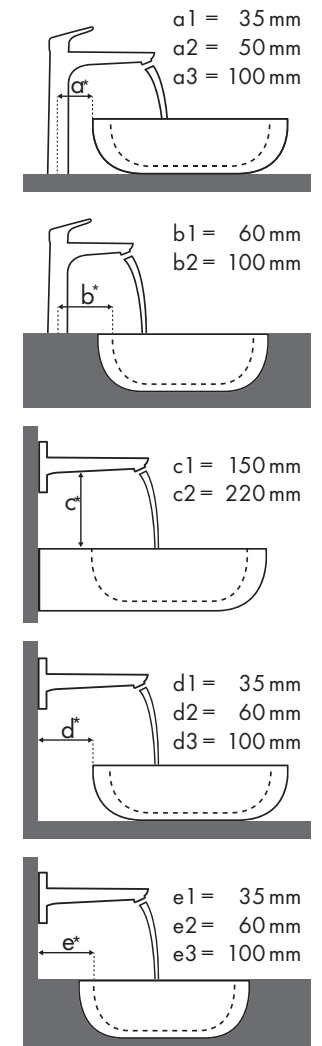

Quale miscelatore per quale lavabo?

Ideal Standard

Moments				
		500 x 375	650 x 515	900 x 515
		● #K0718 xx	● #K0717 xx	● #K0715 xx
PuraVida				
PuraVida 110	#15074000 #15074400	✓	✓	✓

Ideal Standard

SimplyU						
		500 x 500	500 x 650	550 x 350		
		● #T0997 xx	● #T0156 xx	○ #T0129 xx	⊗ #T0126 xx	
PuraVida						
PuraVida 110	#15074000 #15074400	✓	✓			
PuraVida 200	#15081000 #15081400				✓^{a2}	
PuraVida 240	#15072000 #15072400 #15066000 #15066400				✓^{a2}	
PuraVida 165 mm	#15084000 #15084400			✓^{c1}	✓^{d1}	
PuraVida 225 mm	#15085000 #15085400			✓^{c1}	✓^{d3}	

Legenda