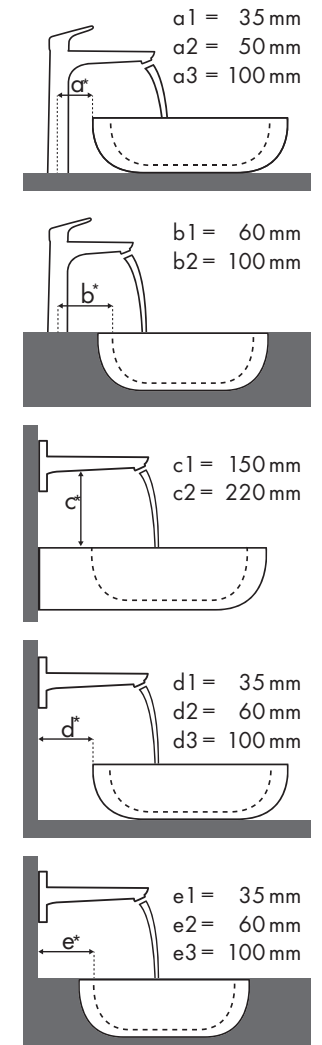

Quale miscelatore per quale lavabo?

Keramag

iCon					
		500 x 485	600 x 485	750 x 485	900 x 485
		● # 124050 # 124150	● # 124060 ⊗ # 124063	● # 124075	● # 124090 # 124190 # 124195 ⊗ # 124093
PuraVida					
	#15075000 #15075400 #15132000 #15132400	✓	✓	✓	
	#15070000 #15070400 #15074000 #15074400	✓	✓	✓	✓
	#15081000 #15081400		✓	✓	✓
	#15072000 #15072400 #15066000 #15066400				✓
	#15084000 #15084400		✓^{c1}		✓^{c1}
	#15085000 #15085400		✓^{c1}		✓^{c1}

Keramag

Silk					
		400 x 295	600 x 470	570 x 427	1000 x 470
		● # 121640	● # 121660	● # 121650 # 121655	● # 121600 ⊗ # 121625
PuraVida					
	#15075000 #15075400 #15132000 #15132400				✓
	#15070000 #15070400 #15074000 #15074400	✓	✓	✓	✓
	#15081000 #15081400		✓	✓	✓
	#15084000 #15084400				✓^{c1}
	#15085000 #15085400				✓^{c1}

Legenda