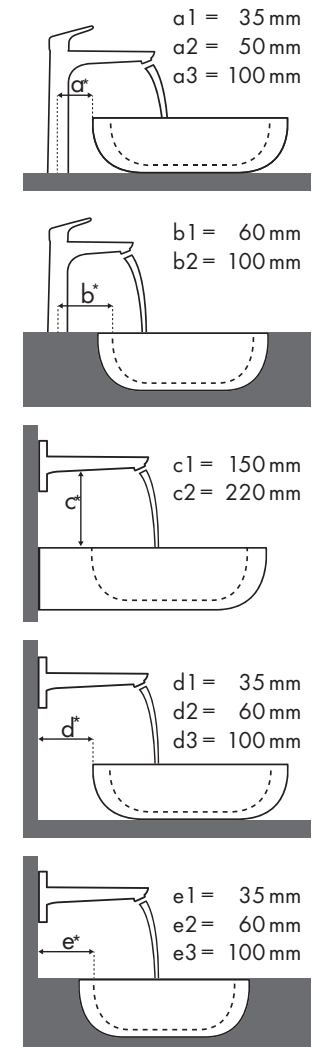

Quale miscelatore per quale lavabo?

Duravit

2nd Floor										
		400 x 300	525 x 350	600 x 430		800 x 500		1200 x 505	580 x 415	
		●	⊗	●	⊗	●	⊗	●	⊗	
PuraVida		# 079040..00	# 031653..00	# 049160..00 # 049160..27	# 049160..60 # 049160..28	# 049180..00 # 049180..27	# 049180..60 # 049180..28	# 049112..00 # 049112..27	# 049112..60 # 049112..28	# 031758..00 # 031758..29
PuraVida 100 	# 15075000 # 15075400	✓	✓^{b1}	✓		✓		✓		
	# 15132000 # 15132400	✓	✓^{b1}	✓		✓		✓		
PuraVida 110 	# 15070000 # 15070400	✓	✓^{b1}	✓		✓		✓		
	# 15074000 # 15074400		✓^{b1}	✓		✓		✓		
PuraVida 200 	# 15081000 # 15081400		✓^{b1}	✓		✓		✓		✓^{a1}
PuraVida 240 	# 15072000 # 15072400 # 15066000 # 15066400					✓		✓		✓^{a1}
PuraVida 165 mm 	# 15084000 # 15084400		✓^{c1} ✓^{e2}	✓^{c1}		✓^{c1}		✓^{c1}		✓^{c1} ✓^{d1}
PuraVida 225 mm 	# 15085000 # 15085400		✓^{c1} ✓^{e2}	✓^{c1}		✓^{c1}		✓^{c1}		✓^{c1} ✓^{d2}

Legenda