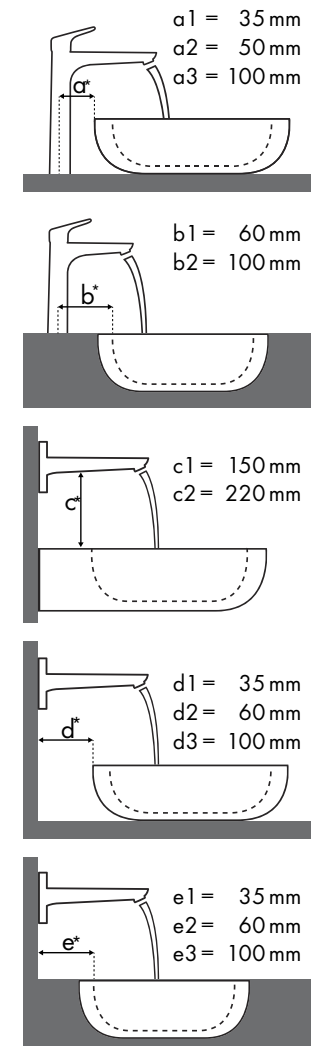

Legenda

* = Lavabi senza fori per la rubinetteria disponibili su richiesta

✓ = Combinazione consigliata | ● = Foro passante | ○ = Foro predisposto | ⊗ = Nessun foro