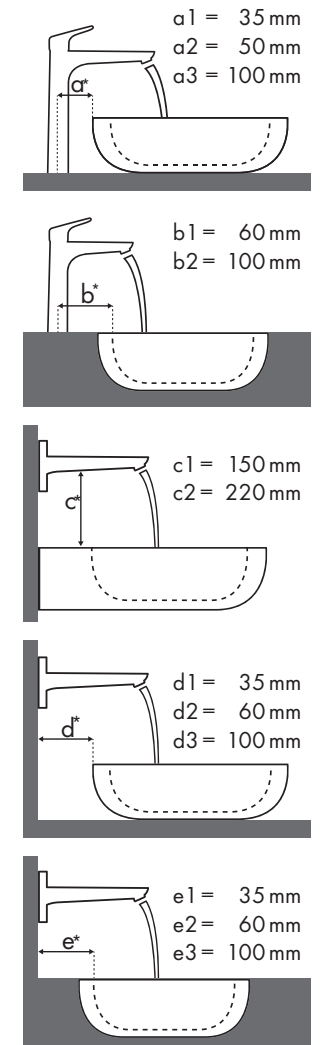

Quale miscelatore per quale lavabo?

Villeroy & Boch

Memento														
		400 x 260	500 x 420				600 x 420				800 x 470			
		● # 5333 41 XX ● # 5333 4G XX	● # 5133 50 XX ● # 5133 5L XX	● # 5133 51 XX ● # 5133 5G XX	⊗ # 5133 52 XX ⊗ # 5133 5J XX	⊗ # 5133 53 XX ⊗ # 5133 5F XX	● # 5133 60 XX ● # 5133 6L XX	● # 5133 61 XX ● # 5133 6G XX	⊗ # 5133 62 XX ⊗ # 5133 6J XX	⊗ # 5133 63 XX ⊗ # 5133 6F XX	● # 5135 60 XX ● # 5135 61 XX	⊗ # 5135 62 XX ⊗ # 5135 63 XX	● # 5133 85 XX ● # 5133 81 XX	⊗ # 5133 86 XX ⊗ # 5133 83 XX
PuraVida														
	# 15075000 # 15075400	✓	✓											
	# 15132000 # 15132400	✓	✓	✓										
	# 15070000 # 15070400	✓	✓	✓		✓	✓		✓	✓		✓	✓	
	# 15074000 # 15074400		✓			✓			✓			✓		
	# 15081000 # 15081400		✓	✓		✓	✓		✓	✓		✓	✓	
	# 15072000 # 15072400 # 15066000 # 15066400		✓	✓		✓	✓		✓	✓		✓	✓	
	# 15084000 # 15084400				✓^{c1}	✓^{c1}		✓^{c1}	✓^{c1}		✓^{c1}	✓^{c1}		
	# 15085000 # 15085400				✓^{c1}	✓^{c1}		✓^{c1}	✓^{c1}		✓^{c1}	✓^{c1}	✓^{c1}	

Legenda