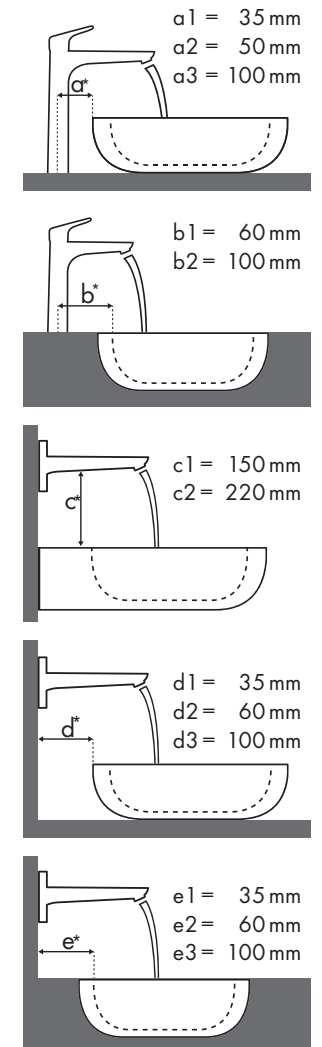

Quale miscelatore per quale lavabo?

Keramag

Xeno								
		400 x 230		600 x 475	600 x 475	1200 x 475	1200 x 475	
		●	●	●	●	●	⊗	●
PuraVida		#126240	#126245	#126260	#126560	#126220	#126221	#126225
PuraVida 100 	#15075000	✓	✓	✓	✓			✓
	#15075400	✓	✓	✓	✓			
PuraVida 110 	#15132000	✓	✓	✓	✓			
	#15132400	✓	✓	✓	✓			
PuraVida 110 	#15070000	✓	✓	✓	✓	✓		✓
	#15070400	✓	✓	✓	✓	✓		✓
PuraVida 200 	#15081000			✓	✓	✓		✓
	#15081400							
PuraVida 240 	#15072000				✓	✓		
	#15072400							
	#15066000			✓	✓	✓		✓
	#15066400							
PuraVida 165mm 	#15084000						✓c1	
	#15084400							
PuraVida 225mm 	#15085000						✓c1	
	#15085400							

Keramag

My Day						
		400 x 280		650 x 480	800 x 480	600 x 400
		●	●	●	●	●
PuraVida		#125540	#125440	#125465	#125480	#245460
PuraVida 100 	#15075000	✓	✓	✓	✓	
	#15075400	✓	✓	✓	✓	
PuraVida 110 	#15132000	✓	✓	✓	✓	
	#15132400	✓	✓	✓	✓	
PuraVida 110 	#15070000	✓	✓	✓	✓	
	#15070400	✓	✓	✓	✓	
PuraVida 200 	#15074000	✓	✓	✓		
	#15074400	✓	✓	✓		
PuraVida 200 	#15081000			✓	✓	✓a2
	#15081400					
PuraVida 240 	#15072000					
	#15072400					
	#15066000			✓	✓	✓a2
	#15066400					
PuraVida 165 mm 	#15084000					✓c1
	#15084400					✓d2
PuraVida 225 mm 	#15085000					✓c1
	#15085400					✓d3

Legenda