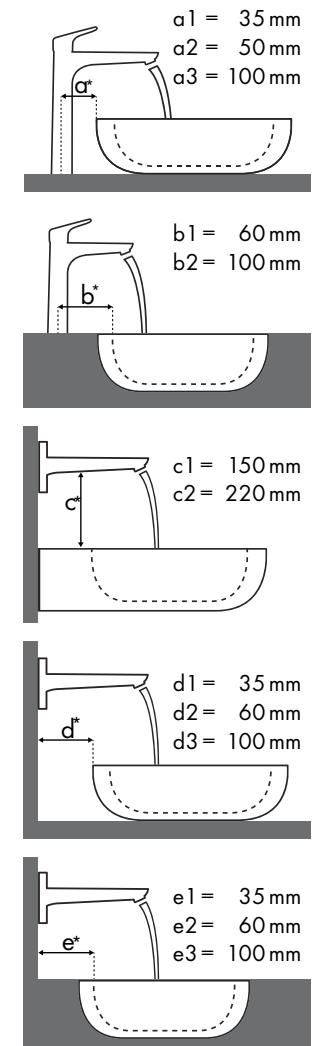

Quale miscelatore per quale lavabo?

Burgbad

Crono 1.0											
		810 x 500		1210 x 500		1610 x 500		2010 x 500			
		●	⊗	●	⊗	●	⊗	●	⊗		
PuraVida		# MES8065	# MES8065*	# MES1265	# MES1266	# MES1265*	# MES1266*	# MES1665	# MES1665*	# MDS2065	# MDS2065*
PuraVida 110 	#15070000 #15070400	✓		✓		✓		✓		✓	
PuraVida 225 mm 	#15085000 #15085400		✓^{c1}		✓^{c1}		✓^{c1}		✓^{c1}		✓^{c1}

Burgbad

Max 1							
		710 x 385		906 x 506			
		⊗	●	⊗	●		
PuraVida		# KBAF070	# SELT070	# KBAC091	# SELR091	# KBAD091	# SELS091
PuraVida 110 	#15074000 #15074400				✓		
PuraVida 200 	#15081000 #15081400		✓^{a2}				
PuraVida 240 	#15072000 #15072400 #15066000 #15066400		✓^{a2}				
PuraVida 165 mm 	#15084000 #15084400		✓^{c1} ✓^{d2}				
PuraVida 225 mm 	#15085000 #15085400		✓^{c1} ✓^{d2}				

Burgbad

Sinea			
		1210 x 490	
		●	⊗
PuraVida		# WTU121E	# WTU121E*
PuraVida 110 	#15074000 #15074400	✓	
PuraVida 165 mm 	#15084000 #15084400		✓^{c1}
PuraVida 225 mm 	#15085000 #15085400		✓^{c1}

Legenda