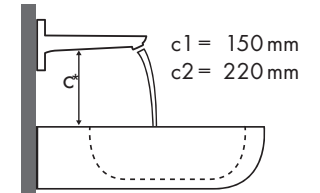

Quelle robinetterie Hansgrohe avec quel lavabo ?

Duravit

New Darling							
		470 x 345	600 x 520	650 x 540	470 x 470	830 x 545	1030 x 545
		● # 073147..00	● # 262160..00	● # 262165..00	● # 049747..00	● # 049983..00	● # 049910..00
PuraVida							
PuraVida 100	# 15075000	✓					
	# 15075400	✓					
PuraVida 110	# 15132000	✓					
	# 15132400	✓					
	# 15070000	✓	✓	✓	✓	✓	✓
	# 15070400	✓	✓	✓	✓	✓	✓
PuraVida 200	# 15074000	✓	✓	✓	✓	✓	✓
	# 15074400	✓	✓	✓	✓	✓	✓
PuraVida 240	# 15081000		✓	✓	✓	✓	✓
	# 15081400		✓	✓	✓	✓	✓
PuraVida 240	# 15072000		✓	✓		✓	✓
	# 15072400		✓	✓		✓	✓
	# 15066000		✓	✓		✓	✓
	# 15066400		✓	✓		✓	✓

Légende