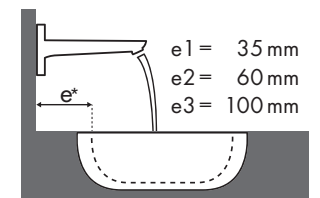

Quelle robinetterie Hansgrohe avec quel lavabo ?

Laufen

My Life									
		470 x 380		750 x 480		750 x 530		650 x 440	
		●	⊗	●	⊗	●	⊗	●	⊗
PuraVida		#815942/104	#815942/109	#811946/104	#811946/109	#810946/104	#810946/109	#818944/104	#818944/109
PuraVida 100 	#15075000	✓							
	#15075400								
PuraVida 110 	#15132000	✓							
	#15132400								
PuraVida 165 mm 	#15070000	✓		✓		✓			
	#15070400								
PuraVida 225 mm 	#15072000								
	#15072400		✓^{c1}		✓^{c1}		✓^{c1}		✓^{c1}_{d2}
	#15066000								
	#15066400								
PuraVida 225 mm	#15084000		✓^{c1}		✓^{c1}		✓^{c1}		✓^{c1}_{d2}
	#15084400								

Légende