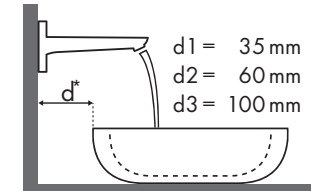

Légende

Quelle robinetterie Hansgrohe avec quel lavabo ?

Duravit

Vero																													
	250 x 450	500 x 250	485 x 315	595 x 465	550 x 465	850 x 490	1050 x 490	1250 x 490	600 x 470	800 x 470	1000 x 470	1200 x 470	500 x 380	600 x 380															
	●	●	⊗	●	●	●	●	●	●	●	●	●	●	●	●	●	●	●	●	●	●	●	●	●	●	●	●	●	
	#070225.00	#070350.08 #070350.09	#033048.00 #033048.22	#045260.00 #045260.60	#031555.00 #031555.60	#032985.00 #032985.60	#032910.00 #032910.60	#032912.00 #032912.60	#045460.00 #045460.27 #045460.60 #045460.28	#045460.41 #045460.70	#045480.00 #045480.27 #045480.60 #045480.28	#045410.27 #045410.28	#045412.00 #045412.60	#045550.00 #045560.00															
PuraVida																													
	# 15075000 # 15075400	✓	✓	✓																									
	# 15070000 # 15070400	✓	✓	✓	✓ ^{b1}	✓	✓	✓	✓	✓	✓	✓	✓	✓	✓	✓	✓	✓	✓	✓	✓	✓	✓	✓	✓	✓	✓	✓	✓
	# 15074000 # 15074400	✓	✓	✓	✓ ^{b1}	✓	✓	✓	✓	✓	✓	✓	✓	✓	✓	✓	✓	✓	✓	✓	✓	✓	✓	✓	✓	✓	✓	✓	✓
	# 15081000 # 15081400				✓ ^{b1}	✓	✓	✓	✓	✓	✓	✓	✓	✓	✓	✓	✓	✓	✓	✓	✓	✓	✓	✓	✓ ^{a1}	✓ ^{a1}			
	# 15072000 # 15072400 # 15066000 # 15066400				✓	✓	✓	✓	✓	✓	✓	✓	✓	✓	✓	✓	✓	✓	✓	✓	✓	✓	✓	✓	✓	✓ ^{a2}	✓ ^{a2}		
	# 15084000 # 15084400				✓ ^{c1} _{e2}	✓ ^{c1}	✓ ^{c1}	✓ ^{c1}	✓ ^{c1}	✓ ^{c1}	✓ ^{c1}	✓ ^{c1}	✓ ^{c1}	✓ ^{c1}	✓ ^{c1}	✓ ^{c1}	✓ ^{c1}	✓ ^{c1}	✓ ^{c1}	✓ ^{c1}	✓ ^{c1}	✓ ^{c1}	✓ ^{c1}	✓ ^{c1}	✓ ^{c1}	✓ ^{c1}	✓ ^{c1}	✓ ^{c1}	✓ ^{c1}
	# 15085000 # 15085400				✓ ^{c1} _{e2}	✓ ^{c1}	✓ ^{c1}	✓ ^{c1}	✓ ^{c1}	✓ ^{c1}	✓ ^{c1}	✓ ^{c1}	✓ ^{c1}	✓ ^{c1}	✓ ^{c1}	✓ ^{c1}	✓ ^{c1}	✓ ^{c1}	✓ ^{c1}	✓ ^{c1}	✓ ^{c1}	✓ ^{c1}	✓ ^{c1}	✓ ^{c1}	✓ ^{c1}	✓ ^{c1}	✓ ^{c1}	✓ ^{c1}	✓ ^{c1}

Légende

a1 = 35 mm
a2 = 50 mm
a3 = 100 mm

b1 = 60 mm
b2 = 100 mm

c1 = 150 mm
c2 = 220 mm

d1 = 35 mm
d2 = 60 mm
d3 = 100 mm

e1 = 35 mm
e2 = 60 mm
e3 = 100 mm

Quelle robinetterie Hansgrohe avec quel lavabo ?

Ideal Standard