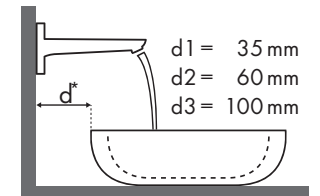

Quelle robinetterie Hansgrohe avec quel lavabo ?

Laufen

My Life									
		470 x 380		750 x 480		750 x 530		650 x 440	
		●	⊗	●	⊗	●	⊗	●	⊗
PuraVida		#815942/104	#815942/109	#811946/104	#811946/109	#810946/104	#810946/109	#818944/104	#818944/109
PuraVida 100 	#15075000	✓							
	#15075400								
PuraVida 110 	#15132000	✓							
	#15132400								
PuraVida 165 mm 	#15070000	✓		✓		✓			
	#15070400								
PuraVida 225 mm 	#15072000								
	#15072400		✓^{c1}		✓^{c1}		✓^{c1}		✓^{c1}_{d2}
	#15066000								
	#15066400								
PuraVida 225 mm	#15084000		✓^{c1}		✓^{c1}		✓^{c1}		✓^{c1}_{d2}
	#15084400								

Légende