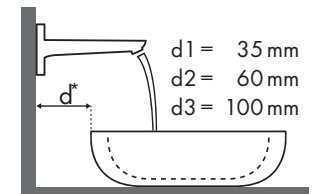

Quelle robinetterie Hansgrohe avec quel lavabo ?

Duravit

New Darling							
		470 x 345	600 x 520	650 x 540	470 x 470	830 x 545	1030 x 545
		● # 073147..00	● # 262160..00	● # 262165..00	● # 049747..00	● # 049983..00	● # 049910..00
PuraVida							
PuraVida 100	# 15075000	✓					
	# 15075400	✓					
PuraVida 110	# 15132000	✓					
	# 15132400	✓					
	# 15070000	✓	✓	✓	✓	✓	✓
	# 15070400	✓	✓	✓	✓	✓	✓
PuraVida 200	# 15074000	✓	✓	✓	✓	✓	✓
	# 15074400	✓	✓	✓	✓	✓	✓
PuraVida 240	# 15081000		✓	✓	✓	✓	✓
	# 15081400		✓	✓	✓	✓	✓
PuraVida 240	# 15072000		✓	✓		✓	✓
	# 15072400		✓	✓		✓	✓
	# 15066000		✓	✓		✓	✓
	# 15066400		✓	✓		✓	✓

Légende