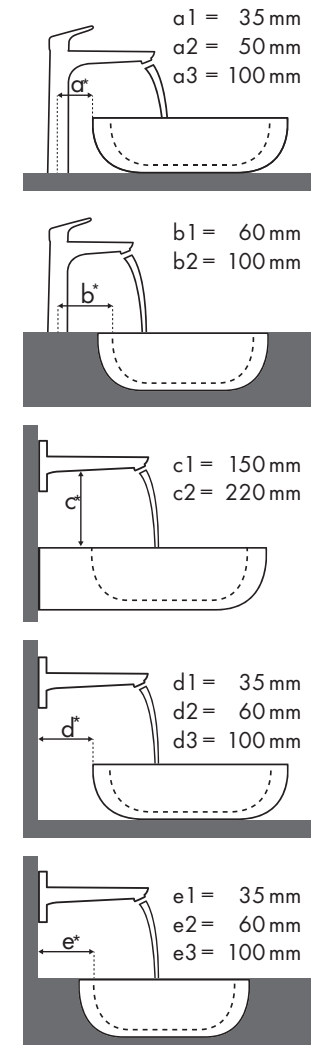

Quelle robinetterie Hansgrohe avec quel lavabo ?

Ideal Standard

Moments				
		500 x 375	650 x 515	900 x 515
		●	●	●
PuraVida		# K 0718 xx	# K 0717 xx	# K 0715 xx
	#15074000 #15074400	✓	✓	✓

Ideal Standard

SimplyU					
		500 x 500	500 x 650	550 x 350	
		●	●	○	⊗
PuraVida		# T 0997 xx	# T 0156 xx	# T 0129 xx	# T 0126 xx
	#15074000 #15074400	✓	✓		
	#15081000 #15081400				✓^{a2}
	#15072000 #15072400 #15066000 #15066400				✓^{a2}
	#15084000 #15084400			✓^{c1}	✓^{d1}
	#15085000 #15085400			✓^{c1}	✓^{d3}

Légende