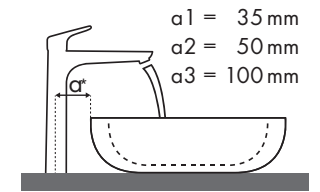

Quelle robinetterie Hansgrohe avec quel lavabo ?

Duravit

New Darling							
		470 x 345	600 x 520	650 x 540	470 x 470	830 x 545	1030 x 545
		● # 073147..00	● # 262160..00	● # 262165..00	● # 049747..00	● # 049983..00	● # 049910..00
PuraVida							
PuraVida 100	# 15075000	✓					
	# 15075400	✓					
PuraVida 110	# 15132000	✓					
	# 15132400	✓					
	# 15070000	✓	✓	✓	✓	✓	✓
	# 15070400	✓	✓	✓	✓	✓	✓
PuraVida 200	# 15074000	✓	✓	✓	✓	✓	✓
	# 15074400	✓	✓	✓	✓	✓	✓
PuraVida 240	# 15081000		✓	✓	✓	✓	✓
	# 15081400		✓	✓	✓	✓	✓
PuraVida 240	# 15072000		✓	✓		✓	✓
	# 15072400		✓	✓		✓	✓
	# 15066000		✓	✓		✓	✓
	# 15066400		✓	✓		✓	✓

Légende