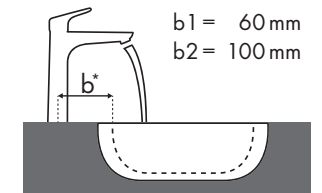

Quelle robinetterie Hansgrohe avec quel lavabo ?

Duravit

PuraVida									
		500 x 420	500 x 420	600 x 465	600 x 465	700 x 500	700 x 500	700 x 420	700 x 450
PuraVida		●	●	●	●	●	●	⊗	⊗
PuraVida		# 072150.00	# 072050.00	# 270060.00	# 270160.00	# 270070.00	# 270170.00	# 037070.00	# 036970.00
PuraVida 100 	# 15075000	✓	✓	✓	✓	✓	✓		
	# 15075400	✓	✓	✓	✓	✓	✓		
PuraVida 110 	# 15132000	✓	✓	✓	✓	✓	✓		
	# 15132400	✓	✓	✓	✓	✓	✓		
PuraVida 110 	# 15070000								
	# 15070400	✓	✓	✓	✓	✓	✓		
	# 15074000	✓	✓	✓	✓	✓	✓		
	# 15074400	✓	✓	✓	✓	✓	✓		
PuraVida 200 	# 15081000	✓	✓	✓	✓	✓	✓	✓_{a2}	✓_{a1}
	# 15081400	✓	✓	✓	✓	✓	✓	✓_{a2}	✓_{a1}
PuraVida 240 	# 15072000								
	# 15072400					✓	✓	✓_{a2}	✓_{a2}
	# 15066000					✓	✓	✓_{a2}	✓_{a2}
	# 15066400					✓	✓	✓_{a2}	✓_{a2}
PuraVida 165 mm 	# 15084000							✓_{c1} ✓_{d2}	✓_{c1} ✓_{d2}
	# 15084400							✓_{c1} ✓_{d2}	✓_{c1} ✓_{d2}
PuraVida 225 mm 	# 15085000							✓_{c1} ✓_{d2}	✓_{c1} ✓_{d2}
	# 15085400							✓_{c1} ✓_{d2}	✓_{c1} ✓_{d2}

Légende