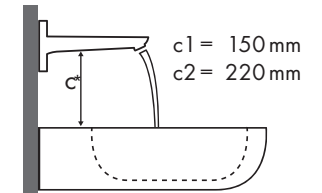

Quelle robinetterie Hansgrohe avec quel lavabo ?

Duravit

PuraVida									
		500 x 420	500 x 420	600 x 465	600 x 465	700 x 500	700 x 500	700 x 420	700 x 450
PuraVida		●	●	●	●	●	●	⊗	⊗
PuraVida		# 072150.00	# 072050.00	# 270060.00	# 270160.00	# 270070.00	# 270170.00	# 037070.00	# 036970.00
PuraVida 100 	# 15075000	✓	✓	✓	✓	✓	✓		
	# 15075400	✓	✓	✓	✓	✓	✓		
PuraVida 110 	# 15132000	✓	✓	✓	✓	✓	✓		
	# 15132400	✓	✓	✓	✓	✓	✓		
PuraVida 110 	# 15070000								
	# 15070400	✓	✓	✓	✓	✓	✓		
	# 15074000	✓	✓	✓	✓	✓	✓		
	# 15074400	✓	✓	✓	✓	✓	✓		
PuraVida 200 	# 15081000	✓	✓	✓	✓	✓	✓	✓_{a2}	✓_{a1}
	# 15081400	✓	✓	✓	✓	✓	✓	✓_{a2}	✓_{a1}
PuraVida 240 	# 15072000								
	# 15072400					✓	✓	✓_{a2}	✓_{a2}
	# 15066000					✓	✓	✓_{a2}	✓_{a2}
	# 15066400					✓	✓	✓_{a2}	✓_{a2}
PuraVida 165 mm 	# 15084000							✓_{c1} ✓_{d2}	✓_{c1} ✓_{d2}
	# 15084400							✓_{c1} ✓_{d2}	✓_{c1} ✓_{d2}
PuraVida 225 mm 	# 15085000							✓_{c1} ✓_{d2}	✓_{c1} ✓_{d2}
	# 15085400							✓_{c1} ✓_{d2}	✓_{c1} ✓_{d2}

Légende