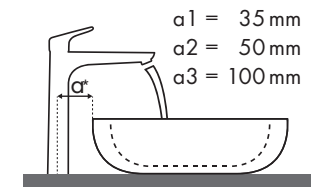

Quelle robinetterie Hansgrohe avec quel lavabo ?

Duravit

PuraVida									
		500 x 420	500 x 420	600 x 465	600 x 465	700 x 500	700 x 500	700 x 420	700 x 450
PuraVida		●	●	●	●	●	●	⊗	⊗
PuraVida		# 072150.00	# 072050.00	# 270060.00	# 270160.00	# 270070.00	# 270170.00	# 037070.00	# 036970.00
PuraVida 100 	# 15075000	✓	✓	✓	✓	✓	✓		
	# 15075400	✓	✓	✓	✓	✓	✓		
PuraVida 110 	# 15132000	✓	✓	✓	✓	✓	✓		
	# 15132400	✓	✓	✓	✓	✓	✓		
PuraVida 110 	# 15070000								
	# 15070400	✓	✓	✓	✓	✓	✓		
	# 15074000	✓	✓	✓	✓	✓	✓		
	# 15074400	✓	✓	✓	✓	✓	✓		
PuraVida 200 	# 15081000	✓	✓	✓	✓	✓	✓	✓_{a2}	✓_{a1}
	# 15081400	✓	✓	✓	✓	✓	✓	✓_{a2}	✓_{a1}
PuraVida 240 	# 15072000								
	# 15072400					✓	✓	✓_{a2}	✓_{a2}
	# 15066000					✓	✓	✓_{a2}	✓_{a2}
	# 15066400					✓	✓	✓_{a2}	✓_{a2}
PuraVida 165 mm 	# 15084000							✓_{c1} ✓_{d2}	✓_{c1} ✓_{d2}
	# 15084400							✓_{c1} ✓_{d2}	✓_{c1} ✓_{d2}
PuraVida 225 mm 	# 15085000							✓_{c1} ✓_{d2}	✓_{c1} ✓_{d2}
	# 15085400							✓_{c1} ✓_{d2}	✓_{c1} ✓_{d2}

Légende