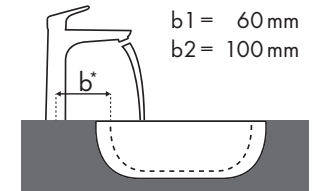

Quelle robinetterie Hansgrohe avec quel lavabo ?

Duravit

New Darling							
		470 x 345	600 x 520	650 x 540	470 x 470	830 x 545	1030 x 545
		● # 073147..00	● # 262160..00	● # 262165..00	● # 049747..00	● # 049983..00	● # 049910..00
PuraVida							
PuraVida 100	# 15075000	✓					
	# 15075400	✓					
PuraVida 110	# 15132000	✓					
	# 15132400	✓					
	# 15070000	✓	✓	✓	✓	✓	✓
	# 15070400	✓	✓	✓	✓	✓	✓
PuraVida 200	# 15074000	✓	✓	✓	✓	✓	✓
	# 15074400	✓	✓	✓	✓	✓	✓
PuraVida 240	# 15081000		✓	✓	✓	✓	✓
	# 15081400		✓	✓	✓	✓	✓
PuraVida 240	# 15072000		✓	✓		✓	✓
	# 15072400		✓	✓		✓	✓
	# 15066000		✓	✓		✓	✓
	# 15066400		✓	✓		✓	✓

Légende