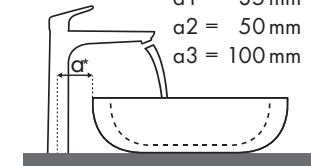

Légende

Quelle robinetterie Hansgrohe avec quel lavabo ?

Duravit

Vero																													
	250 x 450	500 x 250	485 x 315	595 x 465	550 x 465	850 x 490	1050 x 490	1250 x 490	600 x 470	800 x 470	1000 x 470	1200 x 470	500 x 380	600 x 380															
	●	●	⊗	●	●	●	●	●	●	●	●	●	●	●	●	●	●	●	●	●	●	●	●	●	●	●	●	●	
	#070225.00	#070350.08 #070350.09	#033048.00 #033048.22	#045260.00 #045260.60	#031555.00 #031555.60	#032985.00 #032985.60	#032910.00 #032910.60	#032912.00 #032912.60	#045460.00 #045460.27 #045460.60 #045460.28	#045460.41 #045460.70	#045480.00 #045480.27 #045480.60 #045480.28	#045410.27 #045410.28	#045412.00 #045412.60	#045550.00 #045560.00															
PuraVida																													
	# 15075000 # 15075400	✓	✓	✓																									
	# 15070000 # 15070400	✓	✓	✓	✓ ^{b1}	✓	✓	✓	✓	✓	✓	✓	✓	✓	✓	✓	✓	✓	✓	✓	✓	✓	✓	✓	✓	✓	✓	✓	✓
	# 15074000 # 15074400	✓	✓	✓	✓ ^{b1}	✓	✓	✓	✓	✓	✓	✓	✓	✓	✓	✓	✓	✓	✓	✓	✓	✓	✓	✓	✓	✓	✓	✓	✓
	# 15081000 # 15081400				✓ ^{b1}	✓	✓	✓	✓	✓	✓	✓	✓	✓	✓	✓	✓	✓	✓	✓	✓	✓	✓	✓	✓ ^{a1}	✓ ^{a1}			
	# 15072000 # 15072400 # 15066000 # 15066400				✓	✓	✓	✓	✓	✓	✓	✓	✓	✓	✓	✓	✓	✓	✓	✓	✓	✓	✓	✓	✓	✓ ^{a2}	✓ ^{a2}		
	# 15084000 # 15084400				✓ ^{c1} _{e2}	✓ ^{c1}	✓ ^{c1}	✓ ^{c1}	✓ ^{c1}	✓ ^{c1}	✓ ^{c1}	✓ ^{c1}	✓ ^{c1}	✓ ^{c1}	✓ ^{c1}	✓ ^{c1}	✓ ^{c1}	✓ ^{c1}	✓ ^{c1}	✓ ^{c1}	✓ ^{c1}	✓ ^{c1}	✓ ^{c1}	✓ ^{c1}	✓ ^{c1}	✓ ^{c1}	✓ ^{c1}	✓ ^{c1}	✓ ^{c1}
	# 15085000 # 15085400				✓ ^{c1} _{e2}	✓ ^{c1}	✓ ^{c1}	✓ ^{c1}	✓ ^{c1}	✓ ^{c1}	✓ ^{c1}	✓ ^{c1}	✓ ^{c1}	✓ ^{c1}	✓ ^{c1}	✓ ^{c1}	✓ ^{c1}	✓ ^{c1}	✓ ^{c1}	✓ ^{c1}	✓ ^{c1}	✓ ^{c1}	✓ ^{c1}	✓ ^{c1}	✓ ^{c1}	✓ ^{c1}	✓ ^{c1}	✓ ^{c1}	✓ ^{c1}

Légende

a1 = 35 mm
a2 = 50 mm
a3 = 100 mm

b1 = 60 mm
b2 = 100 mm

c1 = 150 mm
c2 = 220 mm

d1 = 35 mm
d2 = 60 mm
d3 = 100 mm

e1 = 35 mm
e2 = 60 mm
e3 = 100 mm

Quelle robinetterie Hansgrohe avec quel lavabo ?

Ideal Standard