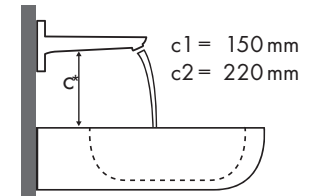

Quelle robinetterie Hansgrohe avec quel lavabo ?

Laufen

My Life									
		470 x 380		750 x 480		750 x 530		650 x 440	
		●	⊗	●	⊗	●	⊗	●	⊗
PuraVida		#815942/104	#815942/109	#811946/104	#811946/109	#810946/104	#810946/109	#818944/104	#818944/109
PuraVida 100 	#15075000	✓							
	#15075400								
PuraVida 110 	#15132000	✓							
	#15132400								
PuraVida 165 mm 	#15070000	✓		✓		✓			
	#15070400								
PuraVida 225 mm 	#15072000								
	#15072400		✓^{c1}		✓^{c1}		✓^{c1}		✓^{c1}_{d2}
	#15066000								
	#15066400								
PuraVida 225 mm	#15084000		✓^{c1}		✓^{c1}		✓^{c1}		✓^{c1}_{d2}
	#15084400								

Légende