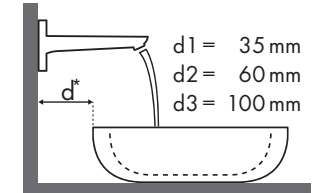

Quelle robinetterie Hansgrohe avec quel lavabo ?

Duravit

PuraVida									
		500 x 420	500 x 420	600 x 465	600 x 465	700 x 500	700 x 500	700 x 420	700 x 450
PuraVida		●	●	●	●	●	●	⊗	⊗
PuraVida		# 072150.00	# 072050.00	# 270060.00	# 270160.00	# 270070.00	# 270170.00	# 037070.00	# 036970.00
PuraVida 100 	# 15075000	✓	✓	✓	✓	✓	✓		
	# 15075400	✓	✓	✓	✓	✓	✓		
PuraVida 110 	# 15132000	✓	✓	✓	✓	✓	✓		
	# 15132400	✓	✓	✓	✓	✓	✓		
PuraVida 110 	# 15070000								
	# 15070400	✓	✓	✓	✓	✓	✓		
	# 15074000	✓	✓	✓	✓	✓	✓		
	# 15074400	✓	✓	✓	✓	✓	✓		
PuraVida 200 	# 15081000	✓	✓	✓	✓	✓	✓	✓_{a2}	✓_{a1}
	# 15081400	✓	✓	✓	✓	✓	✓	✓_{a2}	✓_{a1}
PuraVida 240 	# 15072000								
	# 15072400					✓	✓	✓_{a2}	✓_{a2}
	# 15066000					✓	✓	✓_{a2}	✓_{a2}
	# 15066400					✓	✓	✓_{a2}	✓_{a2}
PuraVida 165 mm 	# 15084000							✓_{c1} ✓_{d2}	✓_{c1} ✓_{d2}
	# 15084400							✓_{c1} ✓_{d2}	✓_{c1} ✓_{d2}
PuraVida 225 mm 	# 15085000							✓_{c1} ✓_{d2}	✓_{c1} ✓_{d2}
	# 15085400							✓_{c1} ✓_{d2}	✓_{c1} ✓_{d2}

Légende