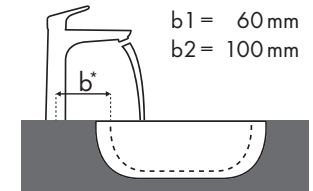

Légende

Quelle robinetterie Hansgrohe avec quel lavabo ?

Keramik

Renova Nr. 1 Plan																					
	400 x 250	600 x 480	650 x 480	750 x 480	600 x 480	650 x 480	850 x 480	1000 x 480	850 x 480	1000 x 480											
PuraVida	# 272140	# 272142	# 222260	# 222262	# 222265	# 222267	# 222268	# 222266	# 122175	# 122180	# 225160	# 225165	# 125185	# 125100	# 122185	# 122187	# 122188	# 122186	# 122100	# 122102	
PuraVida 100 	#15075000 #15075400	✓	✓																		
	#15132000 #15132400	✓	✓																		
PuraVida 110 	#15070000 #15070400	✓	✓	✓	✓	✓	✓		✓	✓	✓	✓	✓	✓	✓	✓				✓	✓
	#15074000 #15074400			✓		✓			✓	✓	✓	✓	✓	✓	✓					✓	
PuraVida 200 	#15081000 #15081400			✓	✓	✓	✓		✓	✓	✓	✓	✓	✓	✓	✓				✓	✓
PuraVida 240 	#15072000 #15072400 #15066000 #15066400			✓	✓	✓	✓		✓	✓	✓	✓	✓	✓	✓	✓				✓	✓
PuraVida 165 mm 	#15084000 #15084400																		✓ ^{c1}	✓ ^{c1}	
PuraVida 225 mm 	#15085000 #15085400																		✓ ^{c1}	✓ ^{c1}	

Légende

a1 = 35 mm
a2 = 50 mm
a3 = 100 mm

b1 = 60 mm
b2 = 100 mm

c1 = 150 mm
c2 = 220 mm

d1 = 35 mm
d2 = 60 mm
d3 = 100 mm

e1 = 35 mm
e2 = 60 mm
e3 = 100 mm

Quelle robinetterie Hansgrohe avec quel lavabo ?

Keramag