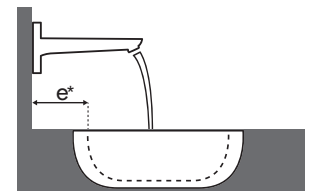

Laufen

Pro																
		450 x 340				525 x 400	625 x 400	600 x 380		850 x 480	1050 x 480	600 x 400				
		● #811951/104 #811952/104	● #811951/156	⊗ #811951/109 #811952/109	⊗ #811951/142	⊗ #811961/109 #811961/155	⊗ #811969/109 #811969/155	● #812953/104	● #812953/156	⊗ #812953/109	⊗ #812953/142	● #813956/104	⊗ #813956/109	● #813958/104	⊗ #813958/109	⊗ #816952/112
PuraVida 100 	#15075000 #15075400	✓	✓					✓	✓							
	#15132000 #15132400	✓	✓					✓	✓							
PuraVida 110 	#15070000 #15070400	✓	✓			✓b1	✓b1	✓	✓			✓	✓			
	#15074000 #15074400	✓				✓b1	✓b1	✓				✓				
PuraVida 200 	#15081000 #15081400					✓b1	✓b1	✓				✓	✓	✓a2		
	#15072000 #15072400 #15066000 #15066400					✓b1	✓b1					✓	✓	✓a2		
PuraVida 165 mm 	#15084000 #15084400			✓c1	✓c1	✓c1 e2	✓c1 e2			✓c1	✓c1	✓c1	✓c1	✓c1 d2		
	#15085000 #15085400			✓c1	✓c1	✓c1 e2	✓c1 e2			✓c1	✓c1	✓c1	✓c1	✓c1 d2