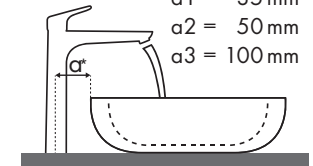

Légende

Quelle robinetterie Hansgrohe avec quel lavabo ?

Keramik

Renova Nr. 1 Plan																					
	400 x 250	600 x 480	650 x 480	750 x 480	600 x 480	650 x 480	850 x 480	1000 x 480	850 x 480	1000 x 480											
PuraVida	# 272140	# 272142	# 222260	# 222262	# 222265	# 222267	# 222268	# 222266	# 122175	# 122180	# 225160	# 225165	# 125185	# 125100	# 122185	# 122187	# 122188	# 122186	# 122100	# 122102	
PuraVida 100 	#15075000 #15075400	✓	✓																		
	#15132000 #15132400	✓	✓																		
PuraVida 110 	#15070000 #15070400	✓	✓	✓	✓	✓	✓		✓	✓	✓	✓	✓	✓	✓	✓				✓	✓
	#15074000 #15074400			✓		✓			✓	✓	✓	✓	✓	✓	✓					✓	
PuraVida 200 	#15081000 #15081400			✓	✓	✓	✓		✓	✓	✓	✓	✓	✓	✓	✓				✓	✓
PuraVida 240 	#15072000 #15072400 #15066000 #15066400			✓	✓	✓	✓		✓	✓	✓	✓	✓	✓	✓	✓				✓	✓
PuraVida 165 mm 	#15084000 #15084400																		✓ ^{c1}	✓ ^{c1}	
PuraVida 225 mm 	#15085000 #15085400																		✓ ^{c1}	✓ ^{c1}	

Légende

a1 = 35 mm
a2 = 50 mm
a3 = 100 mm

b1 = 60 mm
b2 = 100 mm

c1 = 150 mm
c2 = 220 mm

d1 = 35 mm
d2 = 60 mm
d3 = 100 mm

e1 = 35 mm
e2 = 60 mm
e3 = 100 mm

Quelle robinetterie Hansgrohe avec quel lavabo ?

Keramag