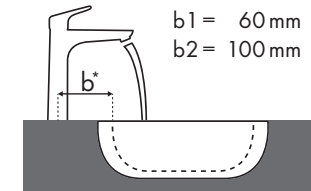

Légende

Quelle robinetterie Hansgrohe avec quel lavabo ?

Duravit

Vero																													
	250 x 450	500 x 250	485 x 315	595 x 465	550 x 465	850 x 490	1050 x 490	1250 x 490	600 x 470	800 x 470	1000 x 470	1200 x 470	500 x 380	600 x 380															
	●	●	⊗	●	●	●	●	●	●	●	●	●	●	●	●	●	●	●	●	●	●	●	●	●	●	●	●	●	
	#070225.00	#070350.08 #070350.09	#033048.00 #033048.22	#045260.00 #045260.60	#031555.00 #031555.60	#032985.00 #032985.60	#032910.00 #032910.60	#032912.00 #032912.60	#045460.00 #045460.27 #045460.60 #045460.28	#045460.41 #045460.70	#045480.00 #045480.27 #045480.60 #045480.28	#045410.27 #045410.28	#045412.00 #045412.60	#045550.00 #045560.00															
PuraVida																													
	# 15075000 # 15075400	✓	✓	✓																									
	# 15070000 # 15070400	✓	✓	✓	✓ ^{b1}	✓	✓	✓	✓	✓	✓	✓	✓	✓	✓	✓	✓	✓	✓	✓	✓	✓	✓	✓	✓	✓	✓	✓	✓
	# 15074000 # 15074400	✓	✓	✓	✓ ^{b1}	✓	✓	✓	✓	✓	✓	✓	✓	✓	✓	✓	✓	✓	✓	✓	✓	✓	✓	✓	✓	✓	✓	✓	✓
	# 15081000 # 15081400				✓ ^{b1}	✓	✓	✓	✓	✓	✓	✓	✓	✓	✓	✓	✓	✓	✓	✓	✓	✓	✓	✓	✓ ^{a1}	✓ ^{a1}			
	# 15072000 # 15072400 # 15066000 # 15066400				✓	✓	✓	✓	✓	✓	✓	✓	✓	✓	✓	✓	✓	✓	✓	✓	✓	✓	✓	✓	✓	✓ ^{a2}	✓ ^{a2}		
	# 15084000 # 15084400				✓ ^{c1} _{e2}	✓ ^{c1}	✓ ^{c1}	✓ ^{c1}	✓ ^{c1}	✓ ^{c1}	✓ ^{c1}	✓ ^{c1}	✓ ^{c1}	✓ ^{c1}	✓ ^{c1}	✓ ^{c1}	✓ ^{c1}	✓ ^{c1}	✓ ^{c1}	✓ ^{c1}	✓ ^{c1}	✓ ^{c1}	✓ ^{c1}	✓ ^{c1}	✓ ^{c1}	✓ ^{c1}	✓ ^{c1}	✓ ^{c1}	✓ ^{c1}
	# 15085000 # 15085400				✓ ^{c1} _{e2}	✓ ^{c1}	✓ ^{c1}	✓ ^{c1}	✓ ^{c1}	✓ ^{c1}	✓ ^{c1}	✓ ^{c1}	✓ ^{c1}	✓ ^{c1}	✓ ^{c1}	✓ ^{c1}	✓ ^{c1}	✓ ^{c1}	✓ ^{c1}	✓ ^{c1}	✓ ^{c1}	✓ ^{c1}	✓ ^{c1}	✓ ^{c1}	✓ ^{c1}	✓ ^{c1}	✓ ^{c1}	✓ ^{c1}	✓ ^{c1}

Légende

a1 = 35 mm
a2 = 50 mm
a3 = 100 mm

b1 = 60 mm
b2 = 100 mm

c1 = 150 mm
c2 = 220 mm

d1 = 35 mm
d2 = 60 mm
d3 = 100 mm

e1 = 35 mm
e2 = 60 mm
e3 = 100 mm

Quelle robinetterie Hansgrohe avec quel lavabo ?

Ideal Standard