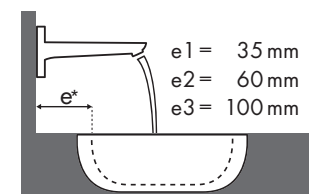

Quelle robinetterie Hansgrohe avec quel lavabo ?

Duravit

New Darling							
		470 x 345	600 x 520	650 x 540	470 x 470	830 x 545	1030 x 545
		● # 073147..00	● # 262160..00	● # 262165..00	● # 049747..00	● # 049983..00	● # 049910..00
PuraVida							
PuraVida 100	# 15075000	✓					
	# 15075400	✓					
PuraVida 110	# 15132000	✓					
	# 15132400	✓					
	# 15070000	✓	✓	✓	✓	✓	✓
	# 15070400	✓	✓	✓	✓	✓	✓
PuraVida 200	# 15074000	✓	✓	✓	✓	✓	✓
	# 15074400	✓	✓	✓	✓	✓	✓
PuraVida 240	# 15081000		✓	✓	✓	✓	✓
	# 15081400		✓	✓	✓	✓	✓
PuraVida 240	# 15072000		✓	✓		✓	✓
	# 15072400		✓	✓		✓	✓
	# 15066000		✓	✓		✓	✓
	# 15066400		✓	✓		✓	✓

Légende