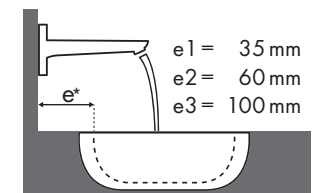

Quelle robinetterie Hansgrohe avec quel lavabo ?

Duravit

PuraVida									
		500 x 420	500 x 420	600 x 465	600 x 465	700 x 500	700 x 500	700 x 420	700 x 450
PuraVida		●	●	●	●	●	●	⊗	⊗
PuraVida		# 072150.00	# 072050.00	# 270060.00	# 270160.00	# 270070.00	# 270170.00	# 037070.00	# 036970.00
PuraVida 100 	# 15075000	✓	✓	✓	✓	✓	✓		
	# 15075400	✓	✓	✓	✓	✓	✓		
PuraVida 110 	# 15132000	✓	✓	✓	✓	✓	✓		
	# 15132400	✓	✓	✓	✓	✓	✓		
PuraVida 110 	# 15070000								
	# 15070400	✓	✓	✓	✓	✓	✓		
	# 15074000	✓	✓	✓	✓	✓	✓		
	# 15074400	✓	✓	✓	✓	✓	✓		
PuraVida 200 	# 15081000	✓	✓	✓	✓	✓	✓	✓_{a2}	✓_{a1}
	# 15081400	✓	✓	✓	✓	✓	✓	✓_{a2}	✓_{a1}
PuraVida 240 	# 15072000								
	# 15072400					✓	✓	✓_{a2}	✓_{a2}
	# 15066000					✓	✓	✓_{a2}	✓_{a2}
	# 15066400					✓	✓	✓_{a2}	✓_{a2}
PuraVida 165 mm 	# 15084000							✓_{c1} ✓_{d2}	✓_{c1} ✓_{d2}
	# 15084400							✓_{c1} ✓_{d2}	✓_{c1} ✓_{d2}
PuraVida 225 mm 	# 15085000							✓_{c1} ✓_{d2}	✓_{c1} ✓_{d2}
	# 15085400							✓_{c1} ✓_{d2}	✓_{c1} ✓_{d2}

Légende