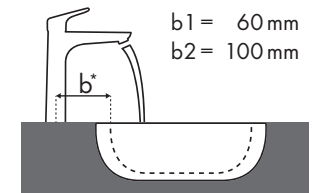

Quelle robinetterie Hansgrohe avec quel lavabo ?

Laufen

My Life									
		470 x 380		750 x 480		750 x 530		650 x 440	
		●	⊗	●	⊗	●	⊗	●	⊗
PuraVida		#815942/104	#815942/109	#811946/104	#811946/109	#810946/104	#810946/109	#818944/104	#818944/109
PuraVida 100 	#15075000	✓							
	#15075400								
PuraVida 110 	#15132000	✓							
	#15132400								
PuraVida 165 mm 	#15070000	✓		✓		✓			
	#15070400								
PuraVida 225 mm 	#15072000								
	#15072400		✓^{c1}		✓^{c1}		✓^{c1}		✓^{c1}_{d2}
	#15066000								
	#15066400								
PuraVida 225 mm	#15084000		✓^{c1}		✓^{c1}		✓^{c1}		✓^{c1}_{d2}
	#15084400								

Légende