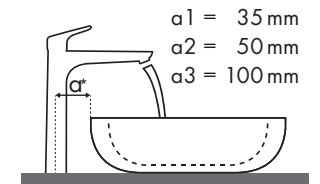

Quelle robinetterie Hansgrohe avec quel lavabo ?

Laufen

My Life									
		470 x 380		750 x 480		750 x 530		650 x 440	
		●	⊗	●	⊗	●	⊗	●	⊗
PuraVida		#815942/104	#815942/109	#811946/104	#811946/109	#810946/104	#810946/109	#818944/104	#818944/109
PuraVida 100 	#15075000	✓							
	#15075400								
PuraVida 110 	#15132000	✓							
	#15132400								
PuraVida 165 mm 	#15070000	✓		✓		✓			
	#15070400								
PuraVida 225 mm 	#15072000								
	#15072400		✓^{c1}		✓^{c1}		✓^{c1}		✓^{c1}_{d2}
	#15066000								
	#15066400								
PuraVida 225 mm	#15084000		✓^{c1}		✓^{c1}		✓^{c1}		✓^{c1}_{d2}
	#15084400								

Légende