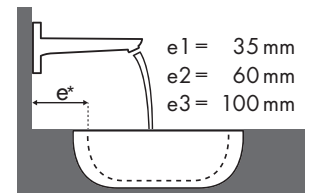

Welke Hansgrohe kraan past bij welke wastafel?

Laufen

Pro																
		450 x 340				525 x 400	625 x 400	600 x 380		850 x 480	1050 x 480	600 x 400				
		●	●	⊗	⊗	⊗	⊗	●	●	⊗	⊗	●	⊗			
PuraVida		#811951/104 #811952/104	#811951/156	#811951/109 #811952/109	#811951/142	#811961/109 #811961/155	#811969/109 #811969/155	#812953/104	#812953/156	#812953/109	#812953/142	#813956/104	#813956/109	#813958/104	#813958/109	#816952/112
	#15075000 #15075400	✓	✓					✓	✓							
	#15132000 #15132400	✓	✓					✓	✓							
	#15070000 #15070400	✓	✓			✓^{b1}	✓^{b1}	✓	✓			✓		✓		
	#15074000 #15074400	✓				✓^{b1}	✓^{b1}	✓				✓				
	#15081000 #15081400					✓^{b1}	✓^{b1}	✓				✓		✓		✓^{a2}
	#15072000 #15072400 #15066000 #15066400					✓^{b1}	✓^{b1}					✓		✓		✓^{a2}
	#15084000 #15084400			✓^{c1}	✓^{c1}	✓^{c1} ✓^{e2}	✓^{c1} ✓^{e2}			✓^{c1}	✓^{c1}	✓^{c1}		✓^{c1}		✓^{c1} ✓^{d2}
	#15085000 #15085400			✓^{c1}	✓^{c1}	✓^{c1} ✓^{e2}	✓^{c1} ✓^{e2}			✓^{c1}	✓^{c1}	✓^{c1}		✓^{c1}		✓^{c1} ✓^{d2}

Legenda