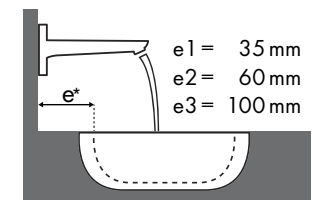

Welke Hansgrohe kraan past bij welke wastafel?

Roca

		Java 560 x 475	Selene 510 x 395	Meridian 850 x 460	Diverta 470 x 440	Diverta 750 x 440	Ibis 440 x 310	Victoria 560 x 460	Victoria 650 x 510	The Gap 600 x 470	The Gap 650 x 470
PuraVida		● # 7327863000	⊗ # 7322307000	● # 32724D0000	● # 73271110	● # 3271100000	○ # 3208410010	● # 3253930000	● # 3253910000	● # 3274740000	● # 3274730000
PuraVida 100 	# 15075000	✓		✓	✓	✓	✓	✓	✓	✓	✓
	# 15075400	✓		✓	✓	✓	✓	✓	✓	✓	✓
PuraVida 110 	# 15132000	✓		✓	✓	✓	✓	✓	✓	✓	✓
	# 15132400	✓		✓	✓	✓	✓	✓	✓	✓	✓
PuraVida 110 	# 15070000	✓		✓	✓	✓	✓	✓	✓	✓	✓
	# 15070400	✓		✓	✓	✓	✓	✓	✓	✓	✓
PuraVida 200 	# 15074000	✓		✓	✓	✓	✓	✓	✓	✓	✓
	# 15074400	✓		✓	✓	✓	✓	✓	✓	✓	✓
PuraVida 200 	# 15081000	✓	✓^{a2}	✓				✓	✓	✓	✓
	# 15081400	✓	✓^{a2}	✓				✓	✓	✓	✓
PuraVida 240 	# 15072000	✓	✓^{a2}					✓	✓		
	# 15072400	✓	✓^{a2}					✓	✓		
	# 15066000	✓	✓^{a2}					✓	✓		
PuraVida 165mm 	# 15066400	✓	✓^{a2}					✓	✓		
	# 15084000		✓^{c1}_{d2}				✓^{c1}				
PuraVida 225mm 	# 15084400		✓^{c1}_{d2}								
	# 15085000		✓^{c1}_{d2}								
PuraVida 225mm 	# 15085400		✓^{c1}_{d2}								
	# 15085400		✓^{c1}_{d2}								

Legenda