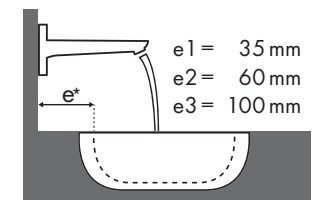

Welke Hansgrohe kraan past bij welke wastafel?

Duravit

PuraVida									
		500 x 420	500 x 420	600 x 465	600 x 465	700 x 500	700 x 500	700 x 420	700 x 450
		● # 072150..00	● # 072050..00	● # 270060..00	● # 270160..00	● # 270070..00	● # 270170..00	⊗ # 037070..00	⊗ # 036970..00
PuraVida 100 	# 15075000	✓	✓	✓	✓	✓	✓		
	# 15075400	✓	✓	✓	✓	✓	✓		
PuraVida 110 	# 15132000	✓	✓	✓	✓	✓	✓		
	# 15132400	✓	✓	✓	✓	✓	✓		
PuraVida 200 	# 15070000								
	# 15070400	✓	✓	✓	✓	✓	✓		
	# 15074000	✓	✓	✓	✓	✓	✓		
	# 15074400	✓	✓	✓	✓	✓	✓		
PuraVida 240 	# 15081000	✓	✓	✓	✓	✓	✓	✓_{a2}	✓_{a1}
	# 15081400	✓	✓	✓	✓	✓	✓	✓_{a2}	✓_{a1}
PuraVida 240 	# 15072000								
	# 15072400					✓	✓	✓_{a2}	✓_{a2}
	# 15066000					✓	✓	✓_{a2}	✓_{a2}
	# 15066400					✓	✓	✓_{a2}	✓_{a2}
PuraVida 165 mm 	# 15084000							✓_{d2}^{c1}	✓_{d2}^{c1}
	# 15084400							✓_{d2}^{c1}	✓_{d2}^{c1}
PuraVida 225 mm 	# 15085000							✓_{d2}^{c1}	✓_{d2}^{c1}
	# 15085400							✓_{d2}^{c1}	✓_{d2}^{c1}

Legenda