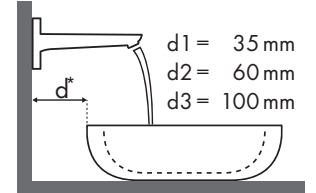

Welke Hansgrohe kraan past bij welke wastafel?

Laufen

Pro																
		450 x 340				525 x 400	625 x 400	600 x 380		850 x 480	1050 x 480	600 x 400				
		●	●	⊗	⊗	⊗	⊗	●	●	⊗	⊗	●	⊗			
PuraVida		#811951/104 #811952/104	#811951/156	#811951/109 #811952/109	#811951/142	#811961/109 #811961/155	#811969/109 #811969/155	#812953/104	#812953/156	#812953/109	#812953/142	#813956/104	#813956/109	#813958/104	#813958/109	#816952/112
	#15075000 #15075400	✓	✓					✓	✓							
	#15132000 #15132400	✓	✓					✓	✓							
	#15070000 #15070400	✓	✓			✓^{b1}	✓^{b1}	✓	✓			✓		✓		
	#15074000 #15074400	✓				✓^{b1}	✓^{b1}	✓				✓				
	#15081000 #15081400					✓^{b1}	✓^{b1}	✓				✓		✓		✓^{a2}
	#15072000 #15072400 #15066000 #15066400					✓^{b1}	✓^{b1}					✓		✓		✓^{a2}
	#15084000 #15084400			✓^{c1}	✓^{c1}	✓^{c1} ✓^{e2}	✓^{c1} ✓^{e2}			✓^{c1}	✓^{c1}	✓^{c1}		✓^{c1}		✓^{c1} ✓^{d2}
	#15085000 #15085400			✓^{c1}	✓^{c1}	✓^{c1} ✓^{e2}	✓^{c1} ✓^{e2}			✓^{c1}	✓^{c1}	✓^{c1}		✓^{c1}		✓^{c1} ✓^{d2}

Legenda