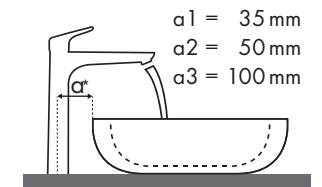

Welke Hansgrohe kraan past bij welke wastafel?

Duravit

PuraVida									
		500 x 420	500 x 420	600 x 465	600 x 465	700 x 500	700 x 500	700 x 420	700 x 450
		● # 072150..00	● # 072050..00	● # 270060..00	● # 270160..00	● # 270070..00	● # 270170..00	⊗ # 037070..00	⊗ # 036970..00
PuraVida 100 	# 15075000	✓	✓	✓	✓	✓	✓		
	# 15075400	✓	✓	✓	✓	✓	✓		
PuraVida 110 	# 15132000	✓	✓	✓	✓	✓	✓		
	# 15132400	✓	✓	✓	✓	✓	✓		
PuraVida 200 	# 15070000								
	# 15070400	✓	✓	✓	✓	✓	✓		
	# 15074000	✓	✓	✓	✓	✓	✓		
	# 15074400	✓	✓	✓	✓	✓	✓		
PuraVida 240 	# 15081000	✓	✓	✓	✓	✓	✓	✓_{a2}	✓_{a1}
	# 15081400	✓	✓	✓	✓	✓	✓	✓_{a2}	✓_{a1}
PuraVida 240 	# 15072000								
	# 15072400					✓	✓	✓_{a2}	✓_{a2}
	# 15066000					✓	✓	✓_{a2}	✓_{a2}
	# 15066400					✓	✓	✓_{a2}	✓_{a2}
PuraVida 165 mm 	# 15084000							✓_{d2}^{c1}	✓_{d2}^{c1}
	# 15084400							✓_{d2}^{c1}	✓_{d2}^{c1}
PuraVida 225 mm 	# 15085000							✓_{d2}^{c1}	✓_{d2}^{c1}
	# 15085400							✓_{d2}^{c1}	✓_{d2}^{c1}

Legenda