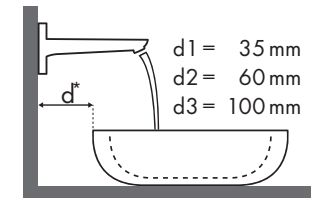

Legenda

Welke Hansgrohe kraan past bij welke wastafel?

Ideal Standard

Moments				
		500 x 375	650 x 515	900 x 515
		●	●	●
PuraVida		#K0718 xx	#K0717 xx	#K0715 xx
	#15074000 #15074400	✓	✓	✓

Ideal Standard

SimplyU					
		500 x 500	500 x 650	550 x 350	
		●	●	○	⊗
PuraVida		#T0997 xx	#T0156 xx	#T0129 xx	#T0126 xx
	#15074000 #15074400	✓	✓		
	#15081000 #15081400				✓ ^{a2}
	#15072000 #15072400 #15066000 #15066400				✓ ^{a2}
	#15084000 #15084400			✓ ^{c1}	✓ ^{d1}
	#15085000 #15085400			✓ ^{c1}	✓ ^{d3}

Legenda

Welke Hansgrohe kraan past bij welke wastafel?

Keramag

iCon					
		500 x 485	600 x 485	750 x 485	900 x 485
		● # 124050 # 124150	● # 124060 ⊗ # 124063	● # 124075	● # 124090 # 124190 # 124195 ⊗ # 124093
PuraVida					
	#15075000 #15075400	✓	✓	✓	
	#15132000 #15132400	✓	✓	✓	
	#15070000 #15070400 #15074000 #15074400	✓	✓	✓	✓
	#15081000 #15081400		✓	✓	✓
	#15072000 #15072400 #15066000 #15066400				✓
	#15084000 #15084400		✓ ^{c1}		✓ ^{c1}
	#15085000 #15085400		✓ ^{c1}		✓ ^{c1}