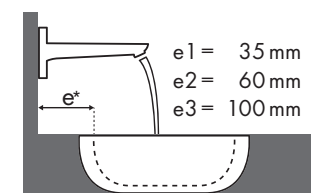

Welke Hansgrohe kraan past bij welke wastafel?

Duravit

New Darling							
		470 x 345	600 x 520	650 x 540	470 x 470	830 x 545	1030 x 545
		● # 073147.00	● # 262160.00	● # 262165.00	● # 049747.00	● # 049983.00	● # 049910.00
PuraVida							
PuraVida 100	# 15075000	✓					
	# 15075400	✓					
PuraVida 110	# 15132000	✓					
	# 15132400	✓					
	# 15070000	✓	✓	✓	✓	✓	✓
	# 15070400	✓	✓	✓	✓	✓	✓
PuraVida 200	# 15074000	✓	✓	✓	✓	✓	✓
	# 15074400	✓	✓	✓	✓	✓	✓
	# 15081000		✓	✓	✓	✓	✓
PuraVida 240	# 15081400		✓	✓	✓	✓	✓
	# 15072000		✓	✓		✓	✓
# 15072400		✓	✓		✓	✓	
# 15066000		✓	✓		✓	✓	
# 15066400		✓	✓		✓	✓	

Legenda