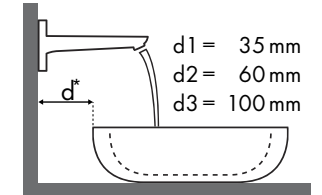

Welke Hansgrohe kraan past bij welke wastafel?

Roca

		Java 560 x 475	Selene 510 x 395	Meridian 850 x 460	Diverta 470 x 440	Diverta 750 x 440	Ibis 440 x 310	Victoria 560 x 460	Victoria 650 x 510	The Gap 600 x 470	The Gap 650 x 470
PuraVida		● # 7327863000	⊗ # 7322307000	● # 32724D0000	● # 73271110	● # 3271100000	○ # 3208410010	● # 3253930000	● # 3253910000	● # 3274740000	● # 3274730000
PuraVida 100 	# 15075000	✓		✓	✓	✓	✓	✓	✓	✓	✓
	# 15075400	✓		✓	✓	✓	✓	✓	✓	✓	✓
PuraVida 110 	# 15132000	✓		✓	✓	✓	✓	✓	✓	✓	✓
	# 15132400	✓		✓	✓	✓	✓	✓	✓	✓	✓
PuraVida 110 	# 15070000	✓		✓	✓	✓	✓	✓	✓	✓	✓
	# 15070400	✓		✓	✓	✓	✓	✓	✓	✓	✓
PuraVida 200 	# 15074000	✓		✓	✓	✓	✓	✓	✓	✓	✓
	# 15074400	✓		✓	✓	✓	✓	✓	✓	✓	✓
PuraVida 200 	# 15081000	✓	✓^{a2}	✓				✓	✓	✓	✓
	# 15081400	✓	✓^{a2}	✓				✓	✓	✓	✓
PuraVida 240 	# 15072000	✓	✓^{a2}					✓	✓		
	# 15072400	✓	✓^{a2}					✓	✓		
	# 15066000	✓	✓^{a2}					✓	✓		
PuraVida 165mm 	# 15066400	✓	✓^{a2}					✓	✓		
	# 15084000		✓^{c1}_{d2}				✓^{c1}				
PuraVida 225mm 	# 15084400		✓^{c1}_{d2}								
	# 15085000		✓^{c1}_{d2}								
PuraVida 225mm 	# 15085400		✓^{c1}_{d2}								
	# 15085400		✓^{c1}_{d2}								

Legenda