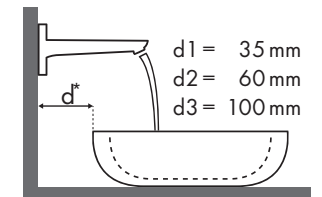

Legenda

Welke Hansgrohe kraan past bij welke wastafel?

Laufen

My Life									
		470 x 380		750 x 480		750 x 530		650 x 440	
		●	⊗	●	⊗	●	⊗	●	⊗
PuraVida		#815942/104	#815942/109 ⊗	#811946/104	#811946/109 ⊗	#810946/104	#810946/109 ⊗	#818944/104	#818944/109 ⊗
PuraVida 100 	#15075000	✓							
	#15075400								
PuraVida 110 	#15132000	✓							
	#15132400								
PuraVida 165 mm 	#15070000	✓		✓		✓			
	#15070400								
PuraVida 225 mm 	#15072000								
	#15072400		✓ ^{c1}	✓ ^{c1}		✓ ^{c1}		✓ ^{c1} _{d2}	
	#15066000								
	#15066400								
	#15084000		✓ ^{c1}	✓ ^{c1}		✓ ^{c1}		✓ ^{c1} _{d2}	
	#15084400								

Legenda

Welke Hansgrohe kraan past bij welke wastafel?

Laufen

Pro																
		450 x 340				525 x 400	625 x 400	600 x 380		850 x 480	1050 x 480	600 x 400				
		●	●	⊗	⊗	⊗	⊗	●	●	⊗	⊗	●	⊗			
PuraVida		#811951/104 #811952/104	#811951/156	#811951/109 #811952/109	#811951/142	#811961/109 #811961/155	#811969/109 #811969/155	#812953/104	#812953/156	#812953/109	#812953/142	#813956/104	#813956/109	#813958/104	#813958/109	#816952/112
	#15075000 #15075400	✓	✓					✓	✓							
	#15132000 #15132400	✓	✓					✓	✓							
	#15070000 #15070400	✓	✓			✓ ^{b1}	✓ ^{b1}	✓	✓			✓		✓		
	#15074000 #15074400	✓				✓ ^{b1}	✓ ^{b1}	✓				✓				
	#15081000 #15081400					✓ ^{b1}	✓ ^{b1}	✓				✓		✓		✓ ^{a2}
	#15072000 #15072400 #15066000 #15066400					✓ ^{b1}	✓ ^{b1}					✓		✓		✓ ^{a2}
	#15084000 #15084400			✓ ^{c1}	✓ ^{c1}	✓ ^{c1} ✓ ^{e2}	✓ ^{c1} ✓ ^{e2}			✓ ^{c1}	✓ ^{c1}	✓ ^{c1}		✓ ^{c1}		✓ ^{c1} ✓ ^{d2}
	#15085000 #15085400			✓ ^{c1}	✓ ^{c1}	✓ ^{c1} ✓ ^{e2}	✓ ^{c1} ✓ ^{e2}			✓ ^{c1}	✓ ^{c1}	✓ ^{c1}		✓ ^{c1}		✓ ^{c1} ✓ ^{d2}