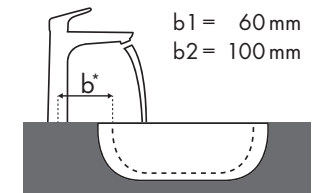

Welke Hansgrohe kraan past bij welke wastafel?

Ideal Standard

Moments				
		500 x 375	650 x 515	900 x 515
		●	●	●
PuraVida		#K0718 xx	#K0717 xx	#K0715 xx
	#15074000 #15074400	✓	✓	✓

Ideal Standard

SimplyU					
		500 x 500	500 x 650	550 x 350	
		●	●	○	⊗
PuraVida		#T0997 xx	#T0156 xx	#T0129 xx	#T0126 xx
	#15074000 #15074400	✓	✓		
	#15081000 #15081400				✓^{a2}
	#15072000 #15072400 #15066000 #15066400				✓^{a2}
	#15084000 #15084400			✓^{c1}	✓^{d1}
	#15085000 #15085400			✓^{c1}	✓^{d3}

Legenda