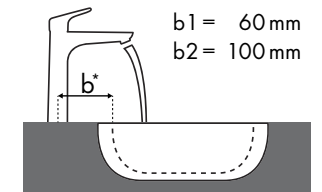

Welke Hansgrohe kraan past bij welke wastafel?

Roca

		Java 560 x 475	Selene 510 x 395	Meridian 850 x 460	Diverta 470 x 440	Diverta 750 x 440	Ibis 440 x 310	Victoria 560 x 460	Victoria 650 x 510	The Gap 600 x 470	The Gap 650 x 470
PuraVida		● # 7327863000	⊗ # 7322307000	● # 32724D0000	● # 73271110	● # 3271100000	○ # 3208410010	● # 3253930000	● # 3253910000	● # 3274740000	● # 3274730000
PuraVida 100 	# 15075000	✓		✓	✓	✓	✓	✓	✓	✓	✓
	# 15075400	✓		✓	✓	✓	✓	✓	✓	✓	✓
PuraVida 110 	# 15132000	✓		✓	✓	✓	✓	✓	✓	✓	✓
	# 15132400	✓		✓	✓	✓	✓	✓	✓	✓	✓
PuraVida 110 	# 15070000	✓		✓	✓	✓	✓	✓	✓	✓	✓
	# 15070400	✓		✓	✓	✓	✓	✓	✓	✓	✓
PuraVida 200 	# 15074000	✓		✓	✓	✓	✓	✓	✓	✓	✓
	# 15074400	✓		✓	✓	✓	✓	✓	✓	✓	✓
PuraVida 200 	# 15081000	✓	✓^{a2}	✓				✓	✓	✓	✓
	# 15081400	✓	✓^{a2}	✓				✓	✓	✓	✓
PuraVida 240 	# 15072000	✓	✓^{a2}					✓	✓		
	# 15072400	✓	✓^{a2}					✓	✓		
	# 15066000	✓	✓^{a2}					✓	✓		
PuraVida 165mm 	# 15066400	✓	✓^{a2}					✓	✓		
	# 15084000		✓^{c1}_{d2}				✓^{c1}				
PuraVida 225mm 	# 15084400		✓^{c1}_{d2}								
	# 15085000		✓^{c1}_{d2}								
PuraVida 225mm 	# 15085400		✓^{c1}_{d2}								
	# 15085400		✓^{c1}_{d2}								

Legenda