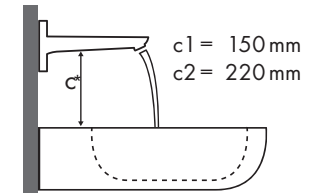

Welke Hansgrohe kraan past bij welke wastafel?

Duravit

New Darling							
		470 x 345	600 x 520	650 x 540	470 x 470	830 x 545	1030 x 545
		● # 073147.00	● # 262160.00	● # 262165.00	● # 049747.00	● # 049983.00	● # 049910.00
PuraVida							
PuraVida 100	# 15075000	✓					
	# 15075400	✓					
PuraVida 110	# 15132000	✓					
	# 15132400	✓					
	# 15070000	✓	✓	✓	✓	✓	✓
	# 15070400	✓	✓	✓	✓	✓	✓
PuraVida 200	# 15074000	✓	✓	✓	✓	✓	✓
	# 15074400	✓	✓	✓	✓	✓	✓
	# 15081000		✓	✓	✓	✓	✓
PuraVida 240	# 15081400		✓	✓	✓	✓	✓
	# 15072000		✓	✓		✓	✓
# 15072400		✓	✓		✓	✓	
# 15066000		✓	✓		✓	✓	
# 15066400		✓	✓		✓	✓	

Legenda