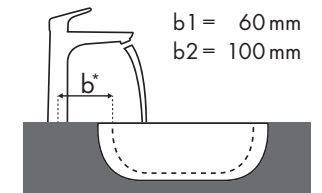

Welke Hansgrohe kraan past bij welke wastafel?

Duravit

PuraVida									
		500 x 420	500 x 420	600 x 465	600 x 465	700 x 500	700 x 500	700 x 420	700 x 450
		● # 072150..00	● # 072050..00	● # 270060..00	● # 270160..00	● # 270070..00	● # 270170..00	⊗ # 037070..00	⊗ # 036970..00
PuraVida 100 	# 15075000	✓	✓	✓	✓	✓	✓		
	# 15075400	✓	✓	✓	✓	✓	✓		
PuraVida 110 	# 15132000	✓	✓	✓	✓	✓	✓		
	# 15132400	✓	✓	✓	✓	✓	✓		
PuraVida 200 	# 15070000								
	# 15070400	✓	✓	✓	✓	✓	✓		
	# 15074000	✓	✓	✓	✓	✓	✓		
	# 15074400	✓	✓	✓	✓	✓	✓		
PuraVida 240 	# 15081000	✓	✓	✓	✓	✓	✓	✓_{a2}	✓_{a1}
	# 15081400	✓	✓	✓	✓	✓	✓	✓_{a2}	✓_{a1}
PuraVida 240 	# 15072000								
	# 15072400					✓	✓	✓_{a2}	✓_{a2}
	# 15066000					✓	✓	✓_{a2}	✓_{a2}
	# 15066400					✓	✓	✓_{a2}	✓_{a2}
PuraVida 165 mm 	# 15084000							✓_{d2}^{c1}	✓_{d2}^{c1}
	# 15084400							✓_{d2}^{c1}	✓_{d2}^{c1}
PuraVida 225 mm 	# 15085000							✓_{d2}^{c1}	✓_{d2}^{c1}
	# 15085400							✓_{d2}^{c1}	✓_{d2}^{c1}

Legenda