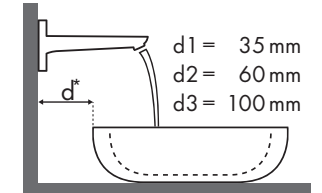

Welke Hansgrohe kraan past bij welke wastafel?

Duravit

PuraVida									
		500 x 420	500 x 420	600 x 465	600 x 465	700 x 500	700 x 500	700 x 420	700 x 450
		● # 072150..00	● # 072050..00	● # 270060..00	● # 270160..00	● # 270070..00	● # 270170..00	⊗ # 037070..00	⊗ # 036970..00
PuraVida 100 	# 15075000	✓	✓	✓	✓	✓	✓		
	# 15075400	✓	✓	✓	✓	✓	✓		
PuraVida 110 	# 15132000	✓	✓	✓	✓	✓	✓		
	# 15132400	✓	✓	✓	✓	✓	✓		
PuraVida 200 	# 15070000								
	# 15070400	✓	✓	✓	✓	✓	✓		
	# 15074000	✓	✓	✓	✓	✓	✓		
	# 15074400	✓	✓	✓	✓	✓	✓		
PuraVida 240 	# 15081000	✓	✓	✓	✓	✓	✓	✓_{a2}	✓_{a1}
	# 15081400	✓	✓	✓	✓	✓	✓	✓_{a2}	✓_{a1}
PuraVida 240 	# 15072000								
	# 15072400					✓	✓	✓_{a2}	✓_{a2}
	# 15066000					✓	✓	✓_{a2}	✓_{a2}
	# 15066400					✓	✓	✓_{a2}	✓_{a2}
PuraVida 165 mm 	# 15084000							✓_{d2}^{c1}	✓_{d2}^{c1}
	# 15084400							✓_{d2}^{c1}	✓_{d2}^{c1}
PuraVida 225 mm 	# 15085000							✓_{d2}^{c1}	✓_{d2}^{c1}
	# 15085400							✓_{d2}^{c1}	✓_{d2}^{c1}

Legenda