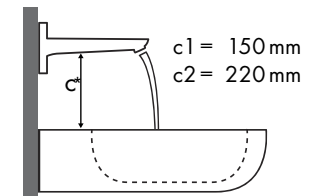

Welke Hansgrohe kraan past bij welke wastafel?

Roca

		Java 560 x 475	Selene 510 x 395	Meridian 850 x 460	Diverta 470 x 440	Diverta 750 x 440	Ibis 440 x 310	Victoria 560 x 460	Victoria 650 x 510	The Gap 600 x 470	The Gap 650 x 470
PuraVida		● # 7327863000	⊗ # 7322307000	● # 32724D0000	● # 73271110	● # 3271100000	○ # 3208410010	● # 3253930000	● # 3253910000	● # 3274740000	● # 3274730000
PuraVida 100 	# 15075000	✓		✓	✓	✓	✓	✓	✓	✓	✓
	# 15075400	✓		✓	✓	✓	✓	✓	✓	✓	✓
PuraVida 110 	# 15132000	✓		✓	✓	✓	✓	✓	✓	✓	✓
	# 15132400	✓		✓	✓	✓	✓	✓	✓	✓	✓
PuraVida 110 	# 15070000	✓		✓	✓	✓	✓	✓	✓	✓	✓
	# 15070400	✓		✓	✓	✓	✓	✓	✓	✓	✓
PuraVida 200 	# 15074000	✓		✓	✓	✓	✓	✓	✓	✓	✓
	# 15074400	✓		✓	✓	✓	✓	✓	✓	✓	✓
PuraVida 200 	# 15081000	✓	✓^{a2}	✓				✓	✓	✓	✓
	# 15081400	✓	✓^{a2}	✓				✓	✓	✓	✓
PuraVida 240 	# 15072000	✓	✓^{a2}					✓	✓		
	# 15072400	✓	✓^{a2}					✓	✓		
	# 15066000	✓	✓^{a2}					✓	✓		
PuraVida 165mm 	# 15066400	✓	✓^{a2}					✓	✓		
	# 15084000		✓^{c1}_{d2}				✓^{c1}				
PuraVida 225mm 	# 15084400		✓^{c1}_{d2}								
	# 15085000		✓^{c1}_{d2}								
PuraVida 225mm 	# 15085400		✓^{c1}_{d2}								
	# 15085400		✓^{c1}_{d2}								

Legenda