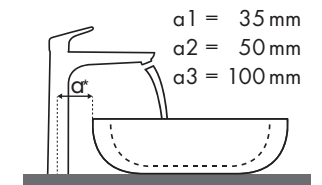

Welke Hansgrohe kraan past bij welke wastafel?

Duravit

Starck 3							
		500 x 260	490 x 365	650 x 485	700 x 490	850 x 485	1050 x 485
		○	●	●	●	●	●
PuraVida		# 075150..00	# 030249..00 # 030256..00	# 030065..00	# 030470..00	# 030480..00	# 030410..00
PuraVida 100 	# 15075000	✓	✓	✓			
	# 15075400	✓	✓	✓			
PuraVida 110 	# 15132000	✓	✓	✓			
	# 15132400	✓	✓	✓			
	# 15070000						
	# 15070400	✓	✓	✓	✓	✓	✓
PuraVida 200 	# 15074000						
	# 15074400						
PuraVida 240 	# 15081000		✓	✓	✓	✓	✓
	# 15081400		✓	✓	✓	✓	✓
PuraVida 240 	# 15072000						
	# 15072400						
	# 15066000			✓	✓	✓	✓
	# 15066400			✓	✓	✓	✓

Legenda