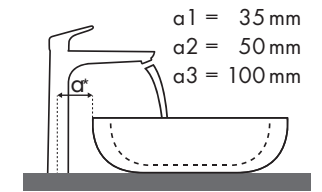

Welke Hansgrohe kraan past bij welke wastafel?

Duravit

New Darling							
		470 x 345	600 x 520	650 x 540	470 x 470	830 x 545	1030 x 545
		● # 073147.00	● # 262160.00	● # 262165.00	● # 049747.00	● # 049983.00	● # 049910.00
PuraVida							
PuraVida 100	# 15075000	✓					
	# 15075400	✓					
PuraVida 110	# 15132000	✓					
	# 15132400	✓					
	# 15070000	✓	✓	✓	✓	✓	✓
	# 15070400	✓	✓	✓	✓	✓	✓
PuraVida 200	# 15074000	✓	✓	✓	✓	✓	✓
	# 15074400	✓	✓	✓	✓	✓	✓
	# 15081000		✓	✓	✓	✓	✓
PuraVida 240	# 15081400		✓	✓	✓	✓	✓
	# 15072000		✓	✓		✓	✓
# 15072400		✓	✓		✓	✓	
# 15066000		✓	✓		✓	✓	
# 15066400		✓	✓		✓	✓	

Legenda