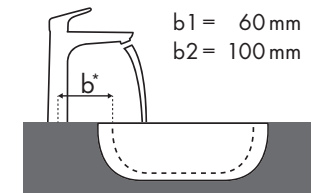

Welke Hansgrohe kraan past bij welke wastafel?

Duravit

New Darling							
		470 x 345	600 x 520	650 x 540	470 x 470	830 x 545	1030 x 545
		● # 073147.00	● # 262160.00	● # 262165.00	● # 049747.00	● # 049983.00	● # 049910.00
PuraVida							
PuraVida 100	# 15075000	✓					
	# 15075400	✓					
PuraVida 110	# 15132000	✓					
	# 15132400	✓					
	# 15070000	✓	✓	✓	✓	✓	✓
	# 15070400	✓	✓	✓	✓	✓	✓
PuraVida 200	# 15074000	✓	✓	✓	✓	✓	✓
	# 15074400	✓	✓	✓	✓	✓	✓
	# 15081000		✓	✓	✓	✓	✓
PuraVida 240	# 15081400		✓	✓	✓	✓	✓
	# 15072000		✓	✓		✓	✓
# 15072400		✓	✓		✓	✓	
# 15066000		✓	✓		✓	✓	
# 15066400		✓	✓		✓	✓	

Legenda