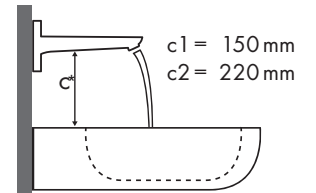

Welke Hansgrohe kraan past bij welke wastafel?

Laufen

Pro																
		450 x 340				525 x 400	625 x 400	600 x 380		850 x 480	1050 x 480	600 x 400				
		●	●	⊗	⊗	⊗	⊗	●	●	⊗	⊗	●	⊗			
PuraVida		#811951/104 #811952/104	#811951/156	#811951/109 #811952/109	#811951/142	#811961/109 #811961/155	#811969/109 #811969/155	#812953/104	#812953/156	#812953/109	#812953/142	#813956/104	#813956/109	#813958/104	#813958/109	#816952/112
	#15075000 #15075400	✓	✓					✓	✓							
	#15132000 #15132400	✓	✓					✓	✓							
	#15070000 #15070400	✓	✓			✓^{b1}	✓^{b1}	✓	✓			✓		✓		
	#15074000 #15074400	✓				✓^{b1}	✓^{b1}	✓				✓				
	#15081000 #15081400					✓^{b1}	✓^{b1}	✓				✓		✓		✓^{a2}
	#15072000 #15072400 #15066000 #15066400					✓^{b1}	✓^{b1}					✓		✓		✓^{a2}
	#15084000 #15084400			✓^{c1}	✓^{c1}	✓^{c1} ✓^{e2}	✓^{c1} ✓^{e2}			✓^{c1}	✓^{c1}	✓^{c1}		✓^{c1}		✓^{c1} ✓^{d2}
	#15085000 #15085400			✓^{c1}	✓^{c1}	✓^{c1} ✓^{e2}	✓^{c1} ✓^{e2}			✓^{c1}	✓^{c1}	✓^{c1}		✓^{c1}		✓^{c1} ✓^{d2}

Legenda