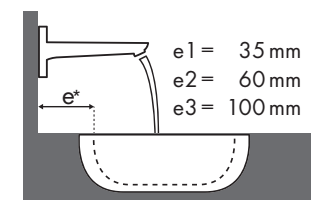

Welke Hansgrohe kraan past bij welke wastafel?

Laufen

My Life									
		470 x 380		750 x 480		750 x 530		650 x 440	
		●	⊗	●	⊗	●	⊗	●	⊗
PuraVida		#815942/104	#815942/109 ⊗	#811946/104	#811946/109 ⊗	#810946/104	#810946/109 ⊗	#818944/104	#818944/109 ⊗
PuraVida 100 	#15075000	✓							
	#15075400								
PuraVida 110 	#15132000	✓							
	#15132400								
PuraVida 165 mm 	#15070000	✓		✓		✓			
	#15070400								
PuraVida 225 mm 	#15072000								
	#15072400		✓^{c1}	✓^{c1}		✓^{c1}		✓^{c1}_{d2}	
	#15066000								
	#15066400								
	#15084000		✓^{c1}	✓^{c1}		✓^{c1}		✓^{c1}_{d2}	
	#15084400								

Legenda