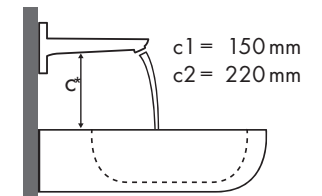

Welke Hansgrohe kraan past bij welke wastafel?

Laufen

My Life									
		470 x 380		750 x 480		750 x 530		650 x 440	
		●	⊗	●	⊗	●	⊗	●	⊗
PuraVida		#815942/104	#815942/109 ⊗	#811946/104	#811946/109 ⊗	#810946/104	#810946/109 ⊗	#818944/104	#818944/109 ⊗
PuraVida 100 	#15075000	✓							
	#15075400								
PuraVida 110 	#15132000	✓							
	#15132400								
PuraVida 165 mm 	#15070000	✓		✓		✓			
	#15070400								
PuraVida 225 mm 	#15072000								
	#15072400		✓^{c1}	✓^{c1}		✓^{c1}		✓^{c1}_{d2}	
	#15066000								
	#15066400								
	#15084000		✓^{c1}	✓^{c1}		✓^{c1}		✓^{c1}_{d2}	
	#15084400								

Legenda