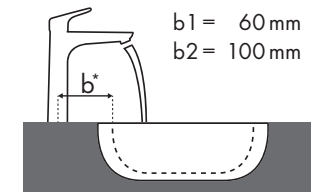

Welke Hansgrohe kraan past bij welke wastafel?

Duravit

Starck 3							
		500 x 260	490 x 365	650 x 485	700 x 490	850 x 485	1050 x 485
		○	●	●	●	●	●
PuraVida		# 075150..00	# 030249..00 # 030256..00	# 030065..00	# 030470..00	# 030480..00	# 030410..00
PuraVida 100 	# 15075000	✓	✓	✓			
	# 15075400	✓	✓	✓			
PuraVida 110 	# 15132000	✓	✓	✓			
	# 15132400	✓	✓	✓			
	# 15070000						
	# 15070400	✓	✓	✓	✓	✓	✓
PuraVida 200 	# 15074000						
	# 15074400						
PuraVida 240 	# 15081000		✓	✓	✓	✓	✓
	# 15081400		✓	✓	✓	✓	✓
PuraVida 240 	# 15072000						
	# 15072400						
	# 15066000			✓	✓	✓	✓
	# 15066400			✓	✓	✓	✓

Legenda