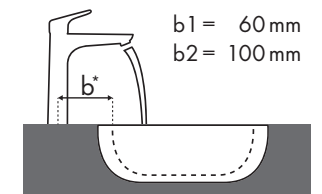

Welke Hansgrohe kraan past bij welke wastafel?

Laufen

My Life									
		470 x 380		750 x 480		750 x 530		650 x 440	
		●	⊗	●	⊗	●	⊗	●	⊗
PuraVida		#815942/104	#815942/109 ⊗	#811946/104	#811946/109 ⊗	#810946/104	#810946/109 ⊗	#818944/104	#818944/109 ⊗
PuraVida 100 	#15075000	✓							
	#15075400								
PuraVida 110 	#15132000	✓							
	#15132400								
PuraVida 165 mm 	#15070000	✓		✓		✓			
	#15070400								
PuraVida 225 mm 	#15072000								
	#15072400		✓^{c1}	✓^{c1}		✓^{c1}		✓^{c1}_{d2}	
	#15066000								
	#15066400								
	#15084000		✓^{c1}	✓^{c1}		✓^{c1}		✓^{c1}_{d2}	
	#15084400								

Legenda