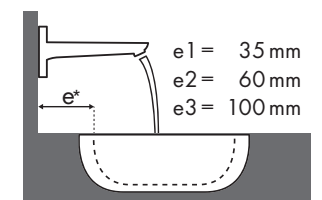

Welke Hansgrohe kraan past bij welke wastafel?

Duravit

Starck 3							
		500 x 260	490 x 365	650 x 485	700 x 490	850 x 485	1050 x 485
		○	●	●	●	●	●
PuraVida		# 075150..00	# 030249..00 # 030256..00	# 030065..00	# 030470..00	# 030480..00	# 030410..00
PuraVida 100 	# 15075000	✓	✓	✓			
	# 15075400	✓	✓	✓			
PuraVida 110 	# 15132000	✓	✓	✓			
	# 15132400	✓	✓	✓			
	# 15070000						
	# 15070400	✓	✓	✓	✓	✓	✓
PuraVida 200 	# 15074000						
	# 15074400						
PuraVida 240 	# 15081000		✓	✓	✓	✓	✓
	# 15081400		✓	✓	✓	✓	✓
PuraVida 240 	# 15072000						
	# 15072400						
	# 15066000			✓	✓	✓	✓
	# 15066400			✓	✓	✓	✓

Legenda