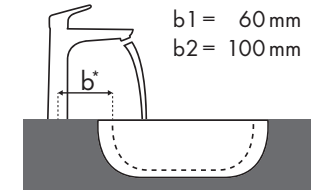

Legenda

Welke Hansgrohe kraan past bij welke wastafel?

Keramik

Renova Nr. 1 Plan																					
		400 x 250	600 x 480	650 x 480	750 x 480	600 x 480	650 x 480	850 x 480	1000 x 480	850 x 480	1000 x 480										
PuraVida		●	●	●	●	●	●	⊗	⊗	●	●	●	●	●	●	●	●	⊗	⊗	●	●
		# 272140	# 272142	# 222260	# 222262	# 222265	# 222267	# 222268	# 222266	# 122175 # 122180	# 225160	# 225165	# 125185	# 125100	# 122185	# 122187	# 122188	# 122186	# 122100	# 122102	
	#15075000	✓	✓																		
	#15075400	✓	✓																		
	#15132000	✓	✓																		
	#15132400	✓	✓																		
	#15070000	✓	✓	✓	✓	✓	✓		✓	✓	✓	✓	✓	✓	✓				✓	✓	
	#15070400	✓	✓	✓	✓	✓	✓		✓	✓	✓	✓	✓	✓	✓				✓	✓	
	#15074000			✓		✓			✓	✓	✓	✓	✓	✓					✓		
	#15074400			✓		✓			✓	✓	✓	✓	✓	✓					✓		
	#15081000			✓	✓	✓	✓		✓	✓	✓	✓	✓	✓	✓				✓	✓	
	#15081400			✓	✓	✓	✓		✓	✓	✓	✓	✓	✓	✓				✓	✓	
	#15072000																				
	#15072400			✓	✓	✓	✓		✓	✓	✓	✓	✓	✓	✓				✓	✓	
	#15066000			✓	✓	✓	✓		✓	✓	✓	✓	✓	✓	✓				✓	✓	
	#15066400			✓	✓	✓	✓		✓	✓	✓	✓	✓	✓	✓				✓	✓	
	#15084000							✓ ^{c1}	✓ ^{c1}									✓ ^{c1}	✓ ^{c1}		
	#15084400							✓ ^{c1}	✓ ^{c1}									✓ ^{c1}	✓ ^{c1}		
	#15085000							✓ ^{c1}	✓ ^{c1}									✓ ^{c1}	✓ ^{c1}		
	#15085400							✓ ^{c1}	✓ ^{c1}									✓ ^{c1}	✓ ^{c1}		

Legenda

a1 = 35 mm
a2 = 50 mm
a3 = 100 mm

b1 = 60 mm
b2 = 100 mm

c1 = 150 mm
c2 = 220 mm

d1 = 35 mm
d2 = 60 mm
d3 = 100 mm

e1 = 35 mm
e2 = 60 mm
e3 = 100 mm

Welke Hansgrohe kraan past bij welke wastafel?

Keramag