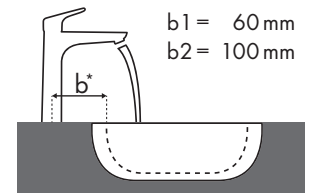

Welke Hansgrohe kraan past bij welke wastafel?

Laufen

Pro																
		450 x 340				525 x 400	625 x 400	600 x 380		850 x 480	1050 x 480	600 x 400				
		●	●	⊗	⊗	⊗	⊗	●	●	⊗	⊗	●	⊗			
PuraVida		#811951/104 #811952/104	#811951/156	#811951/109 #811952/109	#811951/142	#811961/109 #811961/155	#811969/109 #811969/155	#812953/104	#812953/156	#812953/109	#812953/142	#813956/104	#813956/109	#813958/104	#813958/109	#816952/112
	#15075000 #15075400	✓	✓					✓	✓							
	#15132000 #15132400	✓	✓					✓	✓							
	#15070000 #15070400	✓	✓			✓^{b1}	✓^{b1}	✓	✓			✓		✓		
	#15074000 #15074400	✓				✓^{b1}	✓^{b1}	✓				✓				
	#15081000 #15081400					✓^{b1}	✓^{b1}	✓				✓		✓		✓^{a2}
	#15072000 #15072400 #15066000 #15066400					✓^{b1}	✓^{b1}					✓		✓		✓^{a2}
	#15084000 #15084400			✓^{c1}	✓^{c1}	✓^{c1} ✓^{e2}	✓^{c1} ✓^{e2}			✓^{c1}	✓^{c1}	✓^{c1}		✓^{c1}		✓^{c1} ✓^{d2}
	#15085000 #15085400			✓^{c1}	✓^{c1}	✓^{c1} ✓^{e2}	✓^{c1} ✓^{e2}			✓^{c1}	✓^{c1}	✓^{c1}		✓^{c1}		✓^{c1} ✓^{d2}

Legenda