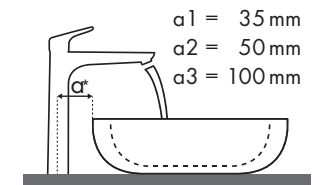

Welke Hansgrohe kraan past bij welke wastafel?

Laufen

My Life									
		470 x 380		750 x 480		750 x 530		650 x 440	
		●	⊗	●	⊗	●	⊗	●	⊗
PuraVida		#815942/104	#815942/109 ⊗	#811946/104	#811946/109 ⊗	#810946/104	#810946/109 ⊗	#818944/104	#818944/109 ⊗
PuraVida 100 	#15075000	✓							
	#15075400								
PuraVida 110 	#15132000	✓							
	#15132400								
PuraVida 165 mm 	#15070000	✓		✓		✓			
	#15070400								
PuraVida 225 mm 	#15072000								
	#15072400		✓^{c1}	✓^{c1}		✓^{c1}		✓^{c1}_{d2}	
	#15066000								
	#15066400								
	#15084000		✓^{c1}	✓^{c1}		✓^{c1}		✓^{c1}_{d2}	
	#15084400								

Legenda