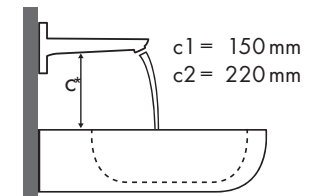

Welke Hansgrohe kraan past bij welke wastafel?

Duravit

Starck 3							
		500 x 260	490 x 365	650 x 485	700 x 490	850 x 485	1050 x 485
		○	●	●	●	●	●
PuraVida		# 075150..00	# 030249..00 # 030256..00	# 030065..00	# 030470..00	# 030480..00	# 030410..00
PuraVida 100 	# 15075000	✓	✓	✓			
	# 15075400	✓	✓	✓			
PuraVida 110 	# 15132000	✓	✓	✓			
	# 15132400	✓	✓	✓			
	# 15070000						
	# 15070400	✓	✓	✓	✓	✓	✓
PuraVida 200 	# 15074000						
	# 15074400						
PuraVida 240 	# 15081000		✓	✓	✓	✓	✓
	# 15081400		✓	✓	✓	✓	✓
PuraVida 240 	# 15072000						
	# 15072400						
	# 15066000			✓	✓	✓	✓
	# 15066400			✓	✓	✓	✓

Legenda