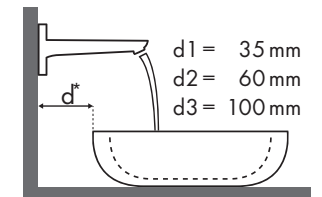

Welke Hansgrohe kraan past bij welke wastafel?

Duravit

Starck 3							
		500 x 260	490 x 365	650 x 485	700 x 490	850 x 485	1050 x 485
		○	●	●	●	●	●
PuraVida		# 075150..00	# 030249..00 # 030256..00	# 030065..00	# 030470..00	# 030480..00	# 030410..00
PuraVida 100 	# 15075000	✓	✓	✓			
	# 15075400	✓	✓	✓			
PuraVida 110 	# 15132000	✓	✓	✓			
	# 15132400	✓	✓	✓			
	# 15070000						
	# 15070400	✓	✓	✓	✓	✓	✓
PuraVida 200 	# 15074000						
	# 15074400						
PuraVida 240 	# 15081000		✓	✓	✓	✓	✓
	# 15081400		✓	✓	✓	✓	✓
PuraVida 240 	# 15072000						
	# 15072400						
	# 15066000			✓	✓	✓	✓
	# 15066400			✓	✓	✓	✓

Legenda