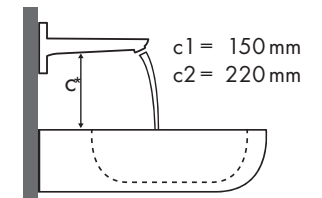

Welke Hansgrohe kraan past bij welke wastafel?

Ideal Standard

Moments				
		500 x 375	650 x 515	900 x 515
		●	●	●
PuraVida		#K0718 xx	#K0717 xx	#K0715 xx
	#15074000 #15074400	✓	✓	✓

Ideal Standard

SimplyU					
		500 x 500	500 x 650	550 x 350	
		●	●	○	⊗
PuraVida		#T0997 xx	#T0156 xx	#T0129 xx	#T0126 xx
	#15074000 #15074400	✓	✓		
	#15081000 #15081400				✓^{a2}
	#15072000 #15072400 #15066000 #15066400				✓^{a2}
	#15084000 #15084400			✓^{c1}	✓^{d1}
	#15085000 #15085400			✓^{c1}	✓^{d3}

Legenda