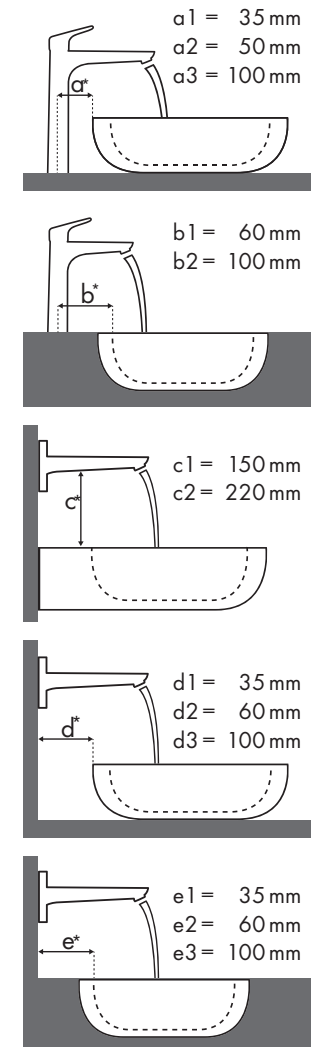

Welke Hansgrohe kraan past bij welke wastafel?

Keramag

iCon					
		500 x 485	600 x 485	750 x 485	900 x 485
		● # 124050 # 124150	● # 124060 ⊗ # 124063	● # 124075	● # 124090 # 124190 # 124195 ⊗ # 124093
PuraVida					
	#15075000 #15075400	✓	✓	✓	
	#15132000 #15132400	✓	✓	✓	
	#15070000 #15070400 #15074000 #15074400	✓	✓	✓	✓
	#15081000 #15081400		✓	✓	✓
	#15072000 #15072400 #15066000 #15066400				✓
	#15084000 #15084400		✓^{c1}		✓^{c1}
	#15085000 #15085400		✓^{c1}		✓^{c1}

Keramag

Silk					
		400 x 295	600 x 470	570 x 427	1000 x 470
		● # 121640	● # 121660	● # 121650 # 121655	● # 121600 ⊗ # 121625
PuraVida					
	#15075000 #15075400				
	#15132000 #15132400	✓			
	#15070000 #15070400 #15074000 #15074400	✓	✓	✓	✓
	#15081000 #15081400		✓	✓	✓
	#15084000 #15084400				✓^{c1}
	#15085000 #15085400				✓^{c1}

Legenda