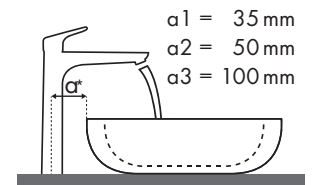

Welke Hansgrohe kraan past bij welke wastafel?

Laufen

Pro																
		450 x 340				525 x 400	625 x 400	600 x 380		850 x 480	1050 x 480	600 x 400				
		●	●	⊗	⊗	⊗	⊗	●	●	⊗	⊗	●	⊗			
PuraVida		#811951/104 #811952/104	#811951/156	#811951/109 #811952/109	#811951/142	#811961/109 #811961/155	#811969/109 #811969/155	#812953/104	#812953/156	#812953/109	#812953/142	#813956/104	#813956/109	#813958/104	#813958/109	#816952/112
	#15075000 #15075400	✓	✓					✓	✓							
	#15132000 #15132400	✓	✓					✓	✓							
	#15070000 #15070400	✓	✓			✓^{b1}	✓^{b1}	✓	✓			✓		✓		
	#15074000 #15074400	✓				✓^{b1}	✓^{b1}	✓				✓				
	#15081000 #15081400					✓^{b1}	✓^{b1}	✓				✓		✓		✓^{a2}
	#15072000 #15072400 #15066000 #15066400					✓^{b1}	✓^{b1}					✓		✓		✓^{a2}
	#15084000 #15084400			✓^{c1}	✓^{c1}	✓^{c1} ✓^{e2}	✓^{c1} ✓^{e2}			✓^{c1}	✓^{c1}	✓^{c1}		✓^{c1}		✓^{c1} ✓^{d2}
	#15085000 #15085400			✓^{c1}	✓^{c1}	✓^{c1} ✓^{e2}	✓^{c1} ✓^{e2}			✓^{c1}	✓^{c1}	✓^{c1}		✓^{c1}		✓^{c1} ✓^{d2}

Legenda