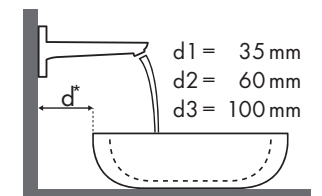

Welke Hansgrohe kraan past bij welke wastafel?

Duravit

New Darling							
		470 x 345	600 x 520	650 x 540	470 x 470	830 x 545	1030 x 545
		● # 073147.00	● # 262160.00	● # 262165.00	● # 049747.00	● # 049983.00	● # 049910.00
PuraVida							
PuraVida 100	# 15075000	✓					
	# 15075400	✓					
PuraVida 110	# 15132000	✓					
	# 15132400	✓					
	# 15070000	✓	✓	✓	✓	✓	✓
	# 15070400	✓	✓	✓	✓	✓	✓
PuraVida 200	# 15074000	✓	✓	✓	✓	✓	✓
	# 15074400	✓	✓	✓	✓	✓	✓
	# 15081000		✓	✓	✓	✓	✓
PuraVida 240	# 15081400		✓	✓	✓	✓	✓
	# 15072000		✓	✓		✓	✓
# 15072400		✓	✓		✓	✓	
# 15066000		✓	✓		✓	✓	
# 15066400		✓	✓		✓	✓	

Legenda