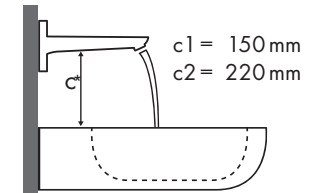

Welke Hansgrohe kraan past bij welke wastafel?

Duravit

PuraVida									
		500 x 420	500 x 420	600 x 465	600 x 465	700 x 500	700 x 500	700 x 420	700 x 450
		● # 072150..00	● # 072050..00	● # 270060..00	● # 270160..00	● # 270070..00	● # 270170..00	⊗ # 037070..00	⊗ # 036970..00
PuraVida 100 	# 15075000	✓	✓	✓	✓	✓	✓		
	# 15075400	✓	✓	✓	✓	✓	✓		
PuraVida 110 	# 15132000	✓	✓	✓	✓	✓	✓		
	# 15132400	✓	✓	✓	✓	✓	✓		
PuraVida 200 	# 15070000								
	# 15070400	✓	✓	✓	✓	✓	✓		
	# 15074000	✓	✓	✓	✓	✓	✓		
	# 15074400	✓	✓	✓	✓	✓	✓		
PuraVida 240 	# 15081000	✓	✓	✓	✓	✓	✓	✓_{a2}	✓_{a1}
	# 15081400	✓	✓	✓	✓	✓	✓	✓_{a2}	✓_{a1}
PuraVida 240 	# 15072000								
	# 15072400					✓	✓	✓_{a2}	✓_{a2}
	# 15066000					✓	✓	✓_{a2}	✓_{a2}
	# 15066400					✓	✓	✓_{a2}	✓_{a2}
PuraVida 165 mm 	# 15084000							✓_{d2}^{c1}	✓_{d2}^{c1}
	# 15084400							✓_{d2}^{c1}	✓_{d2}^{c1}
PuraVida 225 mm 	# 15085000							✓_{d2}^{c1}	✓_{d2}^{c1}
	# 15085400							✓_{d2}^{c1}	✓_{d2}^{c1}

Legenda