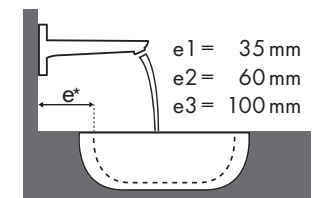

Welke Hansgrohe kraan past bij welke wastafel?

Ideal Standard

Moments				
		500 x 375	650 x 515	900 x 515
		●	●	●
PuraVida		#K0718 xx	#K0717 xx	#K0715 xx
	#15074000 #15074400	✓	✓	✓

Ideal Standard

SimplyU					
		500 x 500	500 x 650	550 x 350	
		●	●	○	⊗
PuraVida		#T0997 xx	#T0156 xx	#T0129 xx	#T0126 xx
	#15074000 #15074400	✓	✓		
	#15081000 #15081400				✓^{a2}
	#15072000 #15072400 #15066000 #15066400				✓^{a2}
	#15084000 #15084400			✓^{c1}	✓^{d1}
	#15085000 #15085400			✓^{c1}	✓^{d3}

Legenda