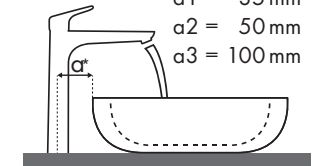

Legenda

Welke Hansgrohe kraan past bij welke wastafel?

Keramik

Renova Nr. 1 Plan																					
		400 x 250	600 x 480	650 x 480	750 x 480	600 x 480	650 x 480	850 x 480	1000 x 480	850 x 480	1000 x 480										
PuraVida		●	●	●	●	●	●	⊗	⊗	●	●	●	●	●	●	●	●	⊗	⊗	●	●
		# 272140	# 272142	# 222260	# 222262	# 222265	# 222267	# 222268	# 222266	# 122175 # 122180	# 225160	# 225165	# 125185	# 125100	# 122185	# 122187	# 122188	# 122186	# 122100	# 122102	
	#15075000	✓	✓																		
	#15075400	✓	✓																		
	#15132000	✓	✓																		
	#15132400	✓	✓																		
	#15070000	✓	✓	✓	✓	✓	✓		✓	✓	✓	✓	✓	✓	✓				✓	✓	
	#15070400	✓	✓	✓	✓	✓	✓		✓	✓	✓	✓	✓	✓	✓				✓	✓	
	#15074000			✓		✓			✓	✓	✓	✓	✓	✓					✓		
	#15074400			✓		✓			✓	✓	✓	✓	✓	✓					✓		
	#15081000			✓	✓	✓	✓		✓	✓	✓	✓	✓	✓	✓				✓	✓	
	#15081400			✓	✓	✓	✓		✓	✓	✓	✓	✓	✓	✓				✓	✓	
	#15072000																				
	#15072400			✓	✓	✓	✓		✓	✓	✓	✓	✓	✓	✓				✓	✓	
	#15066000			✓	✓	✓	✓		✓	✓	✓	✓	✓	✓	✓				✓	✓	
	#15066400			✓	✓	✓	✓		✓	✓	✓	✓	✓	✓	✓				✓	✓	
	#15084000							✓ ^{c1}	✓ ^{c1}									✓ ^{c1}	✓ ^{c1}		
	#15084400							✓ ^{c1}	✓ ^{c1}									✓ ^{c1}	✓ ^{c1}		
	#15085000							✓ ^{c1}	✓ ^{c1}									✓ ^{c1}	✓ ^{c1}		
	#15085400							✓ ^{c1}	✓ ^{c1}									✓ ^{c1}	✓ ^{c1}		

Legenda

a1 = 35 mm
a2 = 50 mm
a3 = 100 mm

b1 = 60 mm
b2 = 100 mm

c1 = 150 mm
c2 = 220 mm

d1 = 35 mm
d2 = 60 mm
d3 = 100 mm

e1 = 35 mm
e2 = 60 mm
e3 = 100 mm

Welke Hansgrohe kraan past bij welke wastafel?

Keramag