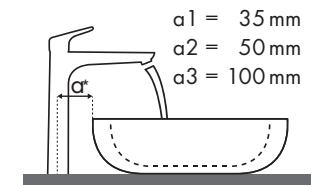

Welke Hansgrohe kraan past bij welke wastafel?

Ideal Standard

Moments				
		500 x 375	650 x 515	900 x 515
		●	●	●
PuraVida		#K0718 xx	#K0717 xx	#K0715 xx
	#15074000 #15074400	✓	✓	✓

Ideal Standard

SimplyU					
		500 x 500	500 x 650	550 x 350	
		●	●	○	⊗
PuraVida		#T0997 xx	#T0156 xx	#T0129 xx	#T0126 xx
	#15074000 #15074400	✓	✓		
	#15081000 #15081400				✓^{a2}
	#15072000 #15072400 #15066000 #15066400				✓^{a2}
	#15084000 #15084400			✓^{c1}	✓^{d1}
	#15085000 #15085400			✓^{c1}	✓^{d3}

Legenda