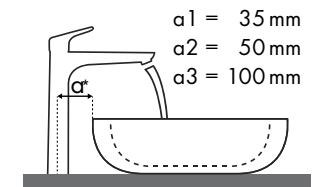

Welke Hansgrohe kraan past bij welke wastafel?

Roca

		Java 560 x 475	Selene 510 x 395	Meridian 850 x 460	Diverta 470 x 440	Diverta 750 x 440	Ibis 440 x 310	Victoria 560 x 460	Victoria 650 x 510	The Gap 600 x 470	The Gap 650 x 470
PuraVida		● # 7327863000	⊗ # 7322307000	● # 32724D0000	● # 73271110	● # 3271100000	○ # 3208410010	● # 3253930000	● # 3253910000	● # 3274740000	● # 3274730000
PuraVida 100 	# 15075000	✓		✓	✓	✓	✓	✓	✓	✓	✓
	# 15075400	✓		✓	✓	✓	✓	✓	✓	✓	✓
PuraVida 110 	# 15132000	✓		✓	✓	✓	✓	✓	✓	✓	✓
	# 15132400	✓		✓	✓	✓	✓	✓	✓	✓	✓
PuraVida 110 	# 15070000	✓		✓	✓	✓	✓	✓	✓	✓	✓
	# 15070400	✓		✓	✓	✓	✓	✓	✓	✓	✓
PuraVida 200 	# 15074000	✓		✓	✓	✓	✓	✓	✓	✓	✓
	# 15074400	✓		✓	✓	✓	✓	✓	✓	✓	✓
PuraVida 200 	# 15081000	✓	✓^{a2}	✓				✓	✓	✓	✓
	# 15081400	✓	✓^{a2}	✓				✓	✓	✓	✓
PuraVida 240 	# 15072000	✓	✓^{a2}					✓	✓		
	# 15072400	✓	✓^{a2}					✓	✓		
	# 15066000	✓	✓^{a2}					✓	✓		
PuraVida 165mm 	# 15066400	✓	✓^{a2}					✓	✓		
	# 15084000		✓^{c1}_{d2}				✓^{c1}				
PuraVida 225mm 	# 15084400		✓^{c1}_{d2}								
	# 15085000		✓^{c1}_{d2}								
PuraVida 225mm 	# 15085400		✓^{c1}_{d2}								
	# 15085400		✓^{c1}_{d2}								

Legenda