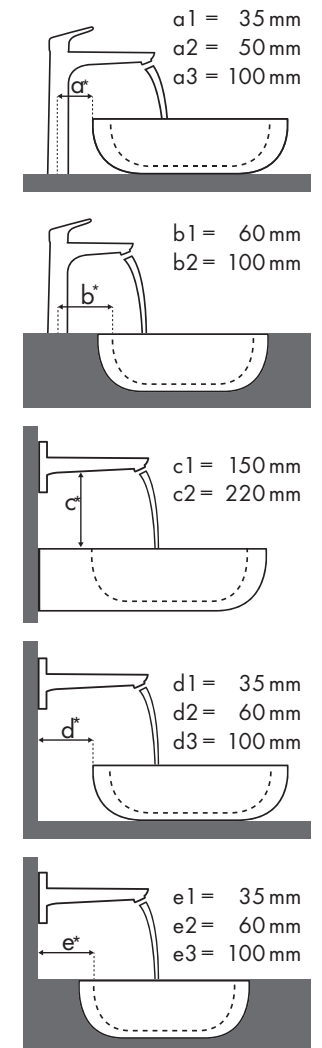

Welke Hansgrohe kraan past bij welke wastafel?

Duravit

Vero																													
	250 x 450	500 x 250	485 x 315	595 x 465	550 x 465	850 x 490	1050 x 490	1250 x 490	600 x 470	800 x 470	1000 x 470	1200 x 470	500 x 380	600 x 380															
	●	●	○	⊗	●	⊗	●	⊗	●	⊗	●	⊗	●	⊗	●	⊗	●	⊗	●	⊗	●	⊗	●	⊗	●	⊗	●	⊗	
	#070225.00	#070350.08 #070350.09	#070350.00	#033048.00 #033048.22	#045260.00 #045260.60	#031555.00 #031555.60	#032985.00 #032985.60	#032910.00 #032910.60	#032912.00 #032912.60	#045460.00 #045460.27 #045460.60 #045460.28	#045460.41 #045460.70	#045480.00 #045480.27 #045480.60 #045480.28	#045410.27 #045410.28	#045412.00 #045412.60	#045550.00 #045560.00														
PuraVida																													
PuraVida 100	#15075000 #15075400	✓	✓	✓																									
PuraVida 110	#15070000 #15070400	✓	✓	✓	✓^{b1}	✓	✓	✓	✓	✓	✓	✓	✓	✓	✓	✓	✓	✓	✓	✓	✓	✓	✓	✓	✓	✓	✓	✓	✓
PuraVida 200	#15081000 #15081400				✓^{b1}	✓	✓	✓	✓	✓	✓	✓	✓	✓	✓	✓	✓	✓	✓	✓	✓	✓	✓	✓^{a1}	✓^{a1}				
PuraVida 240	#15072000 #15072400 #15066000 #15066400				✓	✓	✓	✓	✓	✓	✓	✓	✓	✓	✓	✓	✓	✓	✓	✓	✓	✓	✓	✓^{a2}	✓^{a2}				
PuraVida 165 mm	#15084000 #15084400				✓^{c1}_{e2}	✓^{c1}	✓^{c1}	✓^{c1}	✓^{c1}	✓^{c1}	✓^{c1}	✓^{c1}	✓^{c1}	✓^{c1}	✓^{c1}	✓^{c1}	✓^{c1}	✓^{c1}	✓^{c1}	✓^{c1}	✓^{c1}	✓^{c1}	✓^{c1}	✓^{c1}	✓^{c1}	✓^{c1}	✓^{c1}	✓^{c1}	✓^{c1}
PuraVida 225 mm	#15085000 #15085400				✓^{c1}_{e2}	✓^{c1}	✓^{c1}	✓^{c1}	✓^{c1}	✓^{c1}	✓^{c1}	✓^{c1}	✓^{c1}	✓^{c1}	✓^{c1}	✓^{c1}	✓^{c1}	✓^{c1}	✓^{c1}	✓^{c1}	✓^{c1}	✓^{c1}	✓^{c1}	✓^{c1}	✓^{c1}	✓^{c1}	✓^{c1}	✓^{c1}	✓^{c1}

Legenda