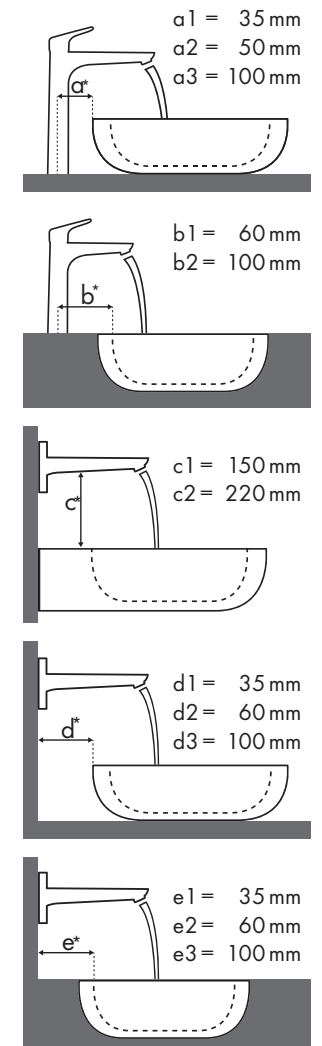

Welke Hansgrohe kraan past bij welke wastafel?

Keramag

Xeno						
		400 x 230	600 x 475	600 x 475	1200 x 475	1200 x 475
PuraVida		● #126240	● #126245	● #126260	● #126560	● #126220
		● #126221	● #126225			
	#15075000	✓	✓	✓	✓	
	#15075400	✓	✓	✓	✓	✓
	#15132000	✓	✓	✓	✓	
	#15132400	✓	✓	✓	✓	
	#15070000	✓	✓	✓	✓	✓
	#15070400	✓	✓	✓	✓	✓
	#15081000		✓	✓	✓	✓
	#15081400		✓	✓	✓	✓
	#15072000		✓	✓	✓	✓
	#15072400		✓	✓	✓	✓
	#15066000		✓	✓	✓	✓
	#15066400		✓	✓	✓	✓
	#15084000				✓ c1	
	#15084400				✓ c1	
	#15085000				✓ c1	
	#15085400				✓ c1	

Keramag

My Day					
		400 x 280	650 x 480	800 x 480	600 x 400
PuraVida		● #125540	● #125440	● #125465	● #125480
		● #245460			
	#15075000	✓	✓	✓	✓
	#15075400	✓	✓	✓	✓
	#15132000	✓	✓	✓	✓
	#15132400	✓	✓	✓	✓
	#15070000	✓	✓	✓	✓
	#15070400	✓	✓	✓	✓
	#15074000	✓	✓	✓	
	#15074400	✓	✓	✓	
	#15081000		✓	✓	✓ a2
	#15081400		✓	✓	✓ a2
	#15072000			✓	✓ a2
	#15072400			✓	✓ a2
	#15066000			✓	✓ a2
	#15066400			✓	✓ a2
	#15084000				✓ c1
	#15084400				✓ d2
	#15085000				✓ c1
	#15085400				✓ d3

Legenda