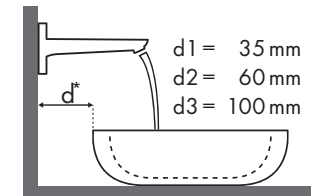

Which Hansgrohe mixer suits which basin?

Laufen

My Life							
		470 x 380	750 x 480	750 x 530	650 x 440		
		● #815942/104	● #811946/104	● #810946/104	● #818944/104		
Focus 70		# 31730000	✓				
Focus 100		# 31607000 # 31621000	✓	✓	✓	✓	✓
Focus 190		# 31608000	✓	✓	✓	✓	✓
Focus 240		# 31609000			✓	✓	

Legend