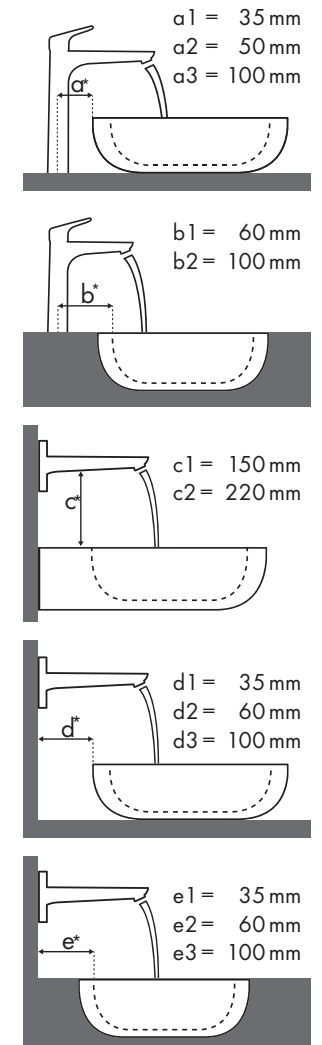

Which Hansgrohe mixer suits which basin?

Keramag

Focus		Xeno					
		400 x 230	600 x 475	600 x 475	1200 x 475	1200 x 475	
		●	●	●	●	●	●
		#126240	#126245	#126260	#126560	#126220	#126225
	#31517000	✓	✓	✓	✓	✓	✓
	#31518000		✓	✓	✓	✓	✓
	#31519000		✓	✓	✓	✓	✓

Keramag

Focus		My Day					
		400 x 280	650 x 480	800 x 480	1000 x 480	600 x 400	
		●	●	●	●	●	●
		#125540	#125440	#125465	#125480	#125400	#245460
	#31607000 #31621000	✓	✓	✓	✓	✓	
	#31517000	✓	✓	✓	✓	✓	
	#31608000		✓	✓	✓	✓	✓a2
	#31518000		✓	✓	✓	✓	✓a2

Legend