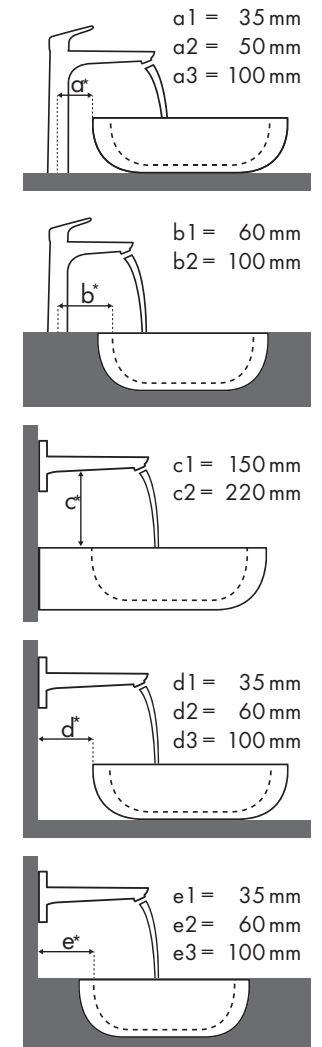

Which Hansgrohe mixer suits which basin?

Duravit

Vero																	
		250 x 450	500 x 250		485 x 315	595 x 465	550 x 465	850 x 490	1050 x 490	1250 x 490	600 x 470		800 x 470	1000 x 470	1200 x 470	500 x 380	600 x 380
Focus		●	●	○	⊗	●	●	●	●	●	●	●	●	●	⊗	⊗	
		# 070225..00	# 070350..08 # 070350..09	# 070350..00 ○	# 033048..00 # 033048..22	# 045260..00	# 031555..00	# 032985..00	# 032910..00	# 032912..00	# 045460..00 # 045460..27	# 045460..41	# 045480..00 # 045480..27	# 045410..27	# 045412..00	# 045550..00	# 045560..00
	# 31730000	✓	✓	✓	✓^{b1}												
	# 31733000	✓	✓	✓	✓^{b1}												
	# 31130000	✓	✓	✓	✓^{b1}												
	# 31607000				✓^{b1}	✓	✓	✓	✓	✓		✓	✓	✓			
	# 31621000				✓^{b1}	✓	✓	✓	✓	✓		✓	✓	✓			
	# 31517000				✓^{b1}	✓	✓	✓	✓	✓	✓	✓	✓	✓			
	# 31608000				✓^{b1}	✓	✓	✓	✓	✓		✓	✓	✓			
	# 31518000				✓^{b1}	✓	✓	✓	✓	✓	✓	✓	✓	✓	✓^{a1}	✓^{a1}	
	# 31609000							✓	✓	✓			✓	✓			
	# 31519000							✓	✓	✓			✓	✓			

Legend

✓ = Recommended combination | ● = Taphole pushed through | ○ = Prepared taphole | ⊗ = Without taphole