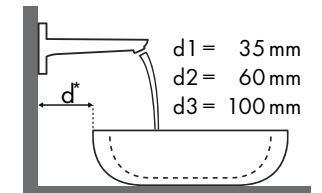

Which Hansgrohe mixer suits which basin?

Gala

		600 x 450	600 x 475	800 x 475	800 x 475	800 x 475
		●	●	●	●	●
		# 2701001..00	# 1302001..00	# 1301001..00	# 2605001..00	# 2604001..00
Focus 100 	# 31607000	✓			✓	✓
	# 31621000	✓			✓	✓
	# 31517000	✓	✓	✓	✓	✓
Focus 190 	# 31608000	✓			✓	✓
	# 31518000	✓	✓	✓	✓	✓
Focus 240 	# 31609000	✓			✓	✓
	# 31519000	✓	✓	✓	✓	✓

Legend