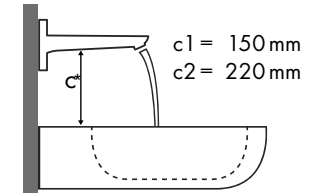

Which Hansgrohe mixer suits which basin?

Gala

		600 x 450	600 x 475	800 x 475	800 x 475	800 x 475
		●	●	●	●	●
		# 2701001..00	# 1302001..00	# 1301001..00	# 2605001..00	# 2604001..00
Focus 100 	# 31607000	✓			✓	✓
	# 31621000	✓			✓	✓
	# 31517000	✓	✓	✓	✓	✓
Focus 190 	# 31608000	✓			✓	✓
	# 31518000	✓	✓	✓	✓	✓
Focus 240 	# 31609000	✓			✓	✓
	# 31519000	✓	✓	✓	✓	✓

Legend