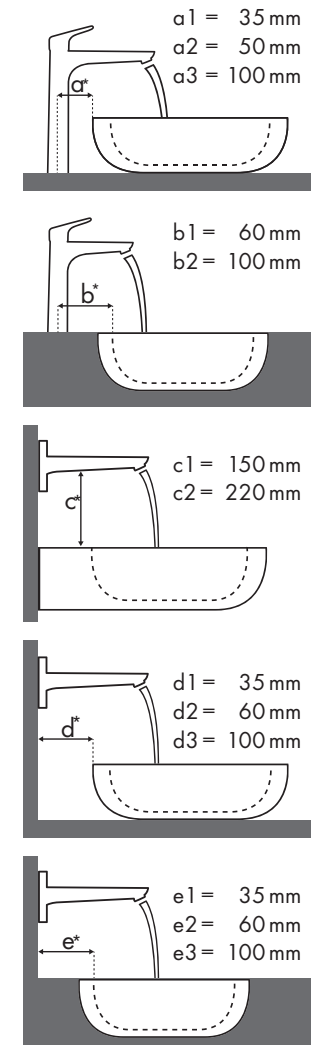

Which Hansgrohe mixer suits which basin?

Keramag

		iCon			
		500 x 485	600 x 485	750 x 485	900 x 485
		● # 124050 # 124150	● # 124060	● # 124075	● # 124090 # 124190 # 124195
Focus					
	Focus 100	# 31607000 # 31621000	✓	✓	✓
		# 31517000	✓	✓	✓
	Focus 190	# 31608000		✓	✓
		# 31518000	✓	✓	✓
	Focus 240	# 31609000	✓	✓	✓
		# 31519000	✓	✓	✓

Keramag

		Silk			
		400 x 295	600 x 470	570 x 427	1000 x 470
		● # 121640	● # 121660	● # 121650 # 121655	● # 121600
Focus					
	Focus 70	# 31733000 # 31130000	✓		✓
	Focus 100	# 31607000 # 31621000			✓
		# 31517000	✓	✓	✓
	Focus 190	# 31608000			✓
		# 31518000		✓	✓
	Focus 240	# 31609000			✓
		# 31519000			✓

Legend