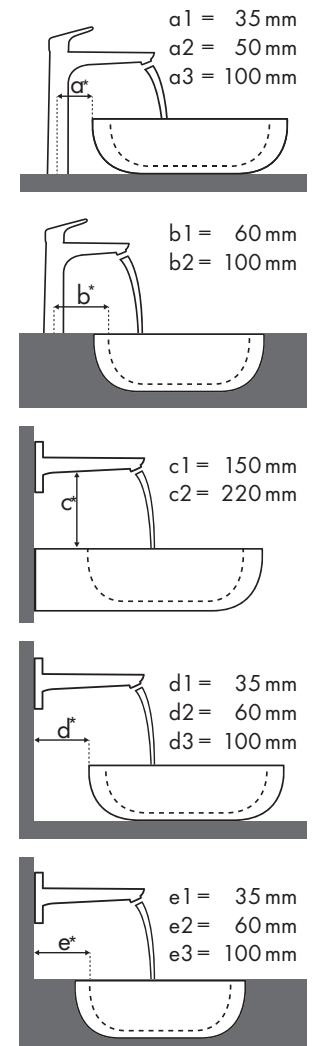

Which Hansgrohe mixer suits which basin?

Burgbad

Crono 1.0					
		810 x 500	1210 x 500	1610 x 500	2010 x 500
		●	●	●	●
		#MES8065	#MES1265 #MES1266	#MES1665	#MDS2065
Focus					
Focus 100	 #31607000 #31621000	✓	✓	✓	✓
Focus 190	 #31608000	✓	✓	✓	✓
Focus 240	 #31609000	✓	✓	✓	✓

Burgbad

Max 1			
		710 x 385	906 x 506
		⊗	●
		#KBAF070 #SELT070	#KBAC091 #SELR091 #KBAD091 #SELS091
Focus			
Focus 100	 #31607000 #31621000		✓
Focus 190	 #31608000	✓^{a2}	✓
Focus 240	 #31609000		✓

Burgbad

Sinea		
		1210 x 490
		●
		#WTU121E
Focus		
Focus 70	 #31730000	✓
Focus 100	 #31607000 #31621000	✓
Focus 190	 #31608000	✓

Legend