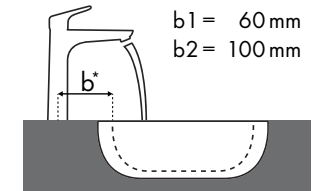

Which Hansgrohe mixer suits which basin?

Gala

		600 x 450	600 x 475	800 x 475	800 x 475	800 x 475
		●	●	●	●	●
		# 2701001..00	# 1302001..00	# 1301001..00	# 2605001..00	# 2604001..00
Focus 100 	# 31607000	✓			✓	✓
	# 31621000	✓			✓	✓
	# 31517000	✓	✓	✓	✓	✓
Focus 190 	# 31608000	✓			✓	✓
	# 31518000	✓	✓	✓	✓	✓
Focus 240 	# 31609000	✓			✓	✓
	# 31519000	✓	✓	✓	✓	✓

Legend