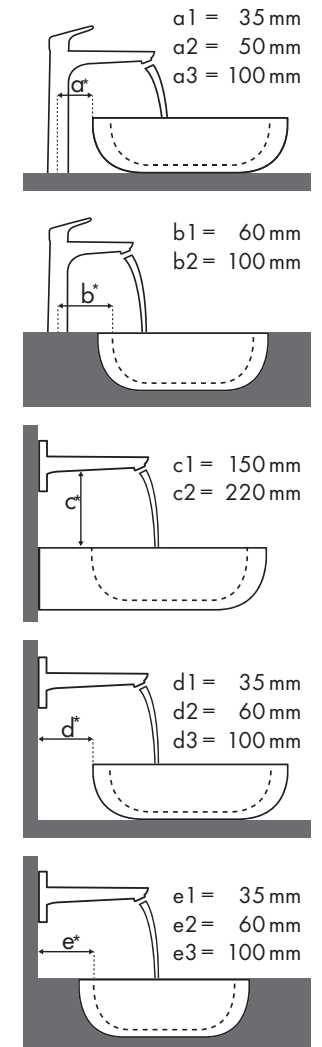

Which Hansgrohe mixer suits which basin?

Duravit

Starck 3								
		500 x 260	490 x 365	650 x 485	700 x 490	850 x 485	1050 x 485	
		○	● ●	●	●	●	●	
Focus		# 075150.00	# 030249.00 # 030256.00	# 030065.00	# 030470.00	# 030480.00	# 030410.00	
	# 31730000	✓	✓	✓				
	# 31733000 # 31130000	✓	✓	✓				
	# 31607000 # 31621000	✓	✓	✓	✓	✓	✓	
	# 31517000	✓	✓	✓	✓	✓	✓	
		# 31608000		✓	✓	✓	✓	✓
		# 31518000		✓	✓	✓	✓	✓
	# 31609000		✓	✓				
	# 31519000		✓	✓				

Legend