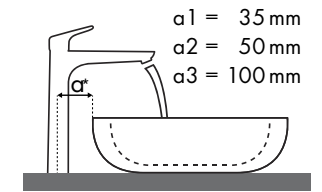

Which Hansgrohe mixer suits which basin?

Gala

		600 x 450	600 x 475	800 x 475	800 x 475	800 x 475
		●	●	●	●	●
		# 2701001..00	# 1302001..00	# 1301001..00	# 2605001..00	# 2604001..00
Focus 100 	# 31607000	✓			✓	✓
	# 31621000	✓			✓	✓
	# 31517000	✓	✓	✓	✓	✓
Focus 190 	# 31608000	✓			✓	✓
	# 31518000	✓	✓	✓	✓	✓
Focus 240 	# 31609000	✓			✓	✓
	# 31519000	✓	✓	✓	✓	✓

Legend