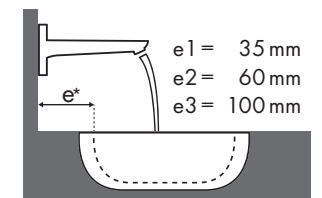

Which Hansgrohe mixer suits which basin?

Laufen

My Life							
		470 x 380	750 x 480	750 x 530	650 x 440		
		● #815942/104	● #811946/104	● #810946/104	● #818944/104		
Focus 70		# 31730000	✓				
Focus 100		# 31607000 # 31621000	✓	✓	✓	✓	✓
Focus 190		# 31608000	✓	✓	✓	✓	✓
Focus 240		# 31609000			✓	✓	

Legend