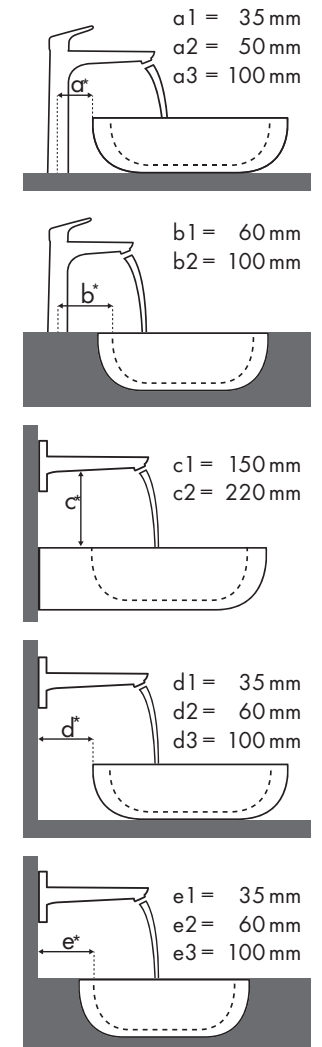

Which Hansgrohe mixer suits which basin?

Duravit

New Darling								
		470 x 345	600 x 520	650 x 540	470 x 470	830 x 545	1030 x 545	
		● # 073147.00	● # 262160.00	● # 262165.00	● # 049747.00	● # 049983.00	● # 049910.00	
Focus 70								
	# 31730000	✓						
	# 31733000	✓						
	# 31130000	✓						
Focus 100								
	# 31607000		✓	✓	✓	✓	✓	
	# 31621000		✓	✓	✓	✓	✓	
	# 31517000		✓	✓	✓	✓	✓	
Focus 190								
	# 31608000		✓	✓	✓	✓	✓	
	# 31518000		✓	✓	✓	✓	✓	
Focus 240								
	# 31609000		✓	✓	✓	✓	✓	
	# 31519000		✓	✓	✓	✓	✓	

Legend