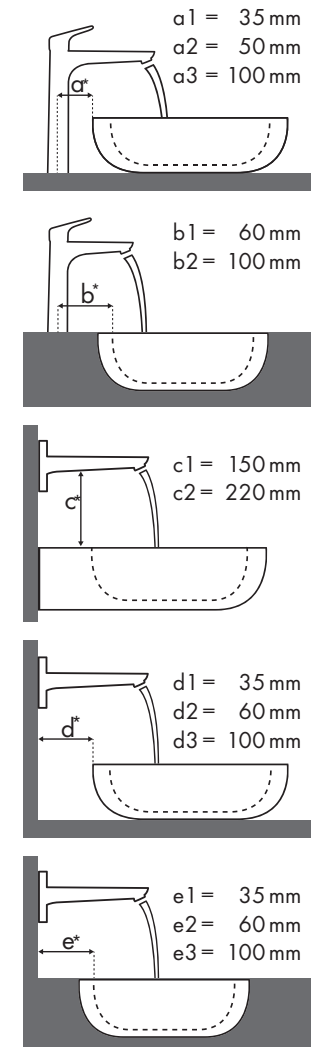

Which Hansgrohe mixer suits which basin?

Ideal Standard

Moments				
		500 x 375	650 x 515	900 x 515
		●	●	●
Focus		# K 0718 xx	# K 0717 xx	# K 0715 xx
Focus 70 	# 31730000 # 31132000 # 31130000	✓		
Focus 100 	# 31607000 # 31621000	✓	✓	✓
Focus 190 	# 31608000		✓	✓
Focus 240 	# 31609000		✓	✓

Ideal Standard

SimplyU						
		500 x 500	500 x 650	550 x 350		
		●	○	●	○	⊗
Focus		# T 0997 xx	# T 0127 xx	# T 0156 xx	# T 0129 xx	# T 0126 xx
Focus 70 	# 31730000	✓	✓	✓	✓	
Focus 100 	# 31607000 # 31621000	✓	✓	✓	✓	
Focus 190 	# 31608000	✓	✓	✓	✓	✓^{a2}

Legend