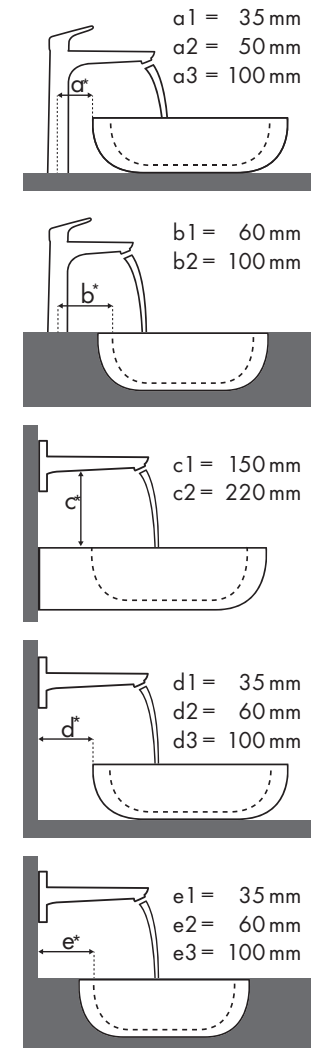

Which Hansgrohe mixer suits which basin?

Laufen

Pro										
		450 x 340		525 x 400	625 x 400	600 x 380		850 x 480	1050 x 480	600 x 400
		● #811951/104 #811952/104	● #811951/156	⊗ #811961/109 #811961/155	⊗ #811969/109 #811969/155	● #812953/104	● #812953/156	● #813956/104	● #813958/104	⊗ #816952/112
Focus 70 	# 31730000	✓								
	# 31733000 # 31130000	✓	✓							
	# 31607000 # 31621000	✓		✓b1	✓b1	✓		✓	✓	
Focus 100 	# 31517000	✓	✓	✓b1	✓b1	✓	✓	✓	✓	
	# 31608000			✓b1	✓b1	✓		✓	✓	
Focus 190 	# 31518000			✓b1	✓b1	✓	✓	✓	✓	✓a2
	# 31609000			✓b1	✓b1			✓	✓	
Focus 240 	# 31519000			✓b1	✓b1			✓	✓	

Legend