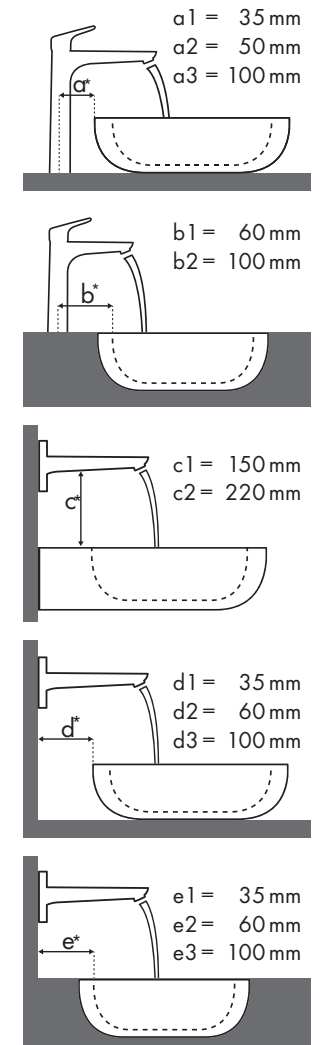

Which Hansgrohe mixer suits which basin?

Burgbad

Bel						
		610 x 355	1210 x 487	1610 x 487	710 x 405	910 x 405
		● # MWALU061 # MWALU081 # MWALU081	●	●	●	●
Focus						
Focus 100 	# 31607000 # 31621000	✓			✓	✓
Focus 190 	# 31608000		✓	✓	✓	✓
Focus 240 	# 31609000		✓	✓	✓	✓

Burgbad

Cala					
		605 x 550	905 x 550	1205 x 550	1505 x 550
		● # WTU060M	● # WTU099M # WTU096A	● # WTU120M # WTU122M # WTU123A	● # WTU150M
Focus					
Focus 70 	# 31730000	✓			✓
Focus 100 	# 31607000 # 31621000	✓	✓	✓	✓
Focus 190 	# 31608000	✓	✓	✓	✓
Focus 240 	# 31609000	✓	✓	✓	✓

Legend