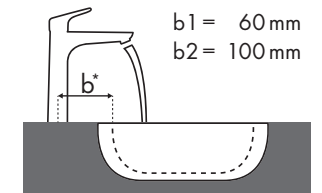

Which Hansgrohe mixer suits which basin?

Laufen

My Life							
		470 x 380	750 x 480	750 x 530	650 x 440		
		● #815942/104	● #811946/104	● #810946/104	● #818944/104		
Focus 70		# 31730000	✓				
Focus 100		# 31607000 # 31621000	✓	✓	✓	✓	✓
Focus 190		# 31608000	✓	✓	✓	✓	✓
Focus 240		# 31609000			✓	✓	

Legend