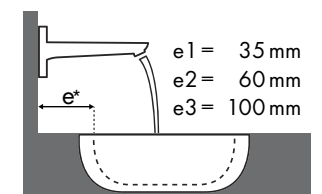

Which Hansgrohe mixer suits which basin?

Gala

		600 x 450	600 x 475	800 x 475	800 x 475	800 x 475
		●	●	●	●	●
		# 2701001..00	# 1302001..00	# 1301001..00	# 2605001..00	# 2604001..00
Focus 100 	# 31607000	✓			✓	✓
	# 31621000	✓			✓	✓
	# 31517000	✓	✓	✓	✓	✓
Focus 190 	# 31608000	✓			✓	✓
	# 31518000	✓	✓	✓	✓	✓
Focus 240 	# 31609000	✓			✓	✓
	# 31519000	✓	✓	✓	✓	✓

Legend