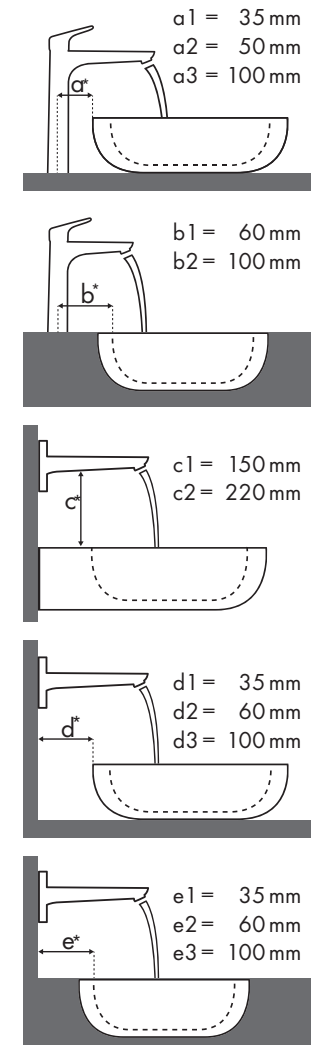

Which Hansgrohe mixer suits which basin?

Villeroy & Boch

		Sentique				
		450 x 360	650 x 500	555 x 450		
		●	●	●	●	●
		# 5322 45 XX	# 5322 46 XX	# 5143 65 XX	# 5143 66 XX	# 5146 55 XX
Focus						
Focus 70						
	# 31730000	✓				
	# 31733000	✓				
	# 31130000	✓	✓			
Focus 100						
	# 31607000	✓		✓		✓
	# 31621000	✓		✓		✓
	# 31517000	✓	✓	✓	✓	✓
Focus 190						
	# 31608000			✓		✓
	# 31518000			✓	✓	✓
Focus 240						
	# 31609000					✓
	# 31519000					✓

Villeroy & Boch

		Subway 2.0						
		450 x 370	500 x 400	600 x 470	650 x 490	630 x 355		
		●	●	●	●	●	●	
		# 7315 45 XX	# 7315 50 XX	# 7113 60 XX	# 7113 61 XX	# 7114 65 XX	# 7114 66 XX	# 4115 6R XX # 4115 6R XX
Focus								
Focus 70								
	# 31730000	✓	✓					
	# 31733000	✓	✓					
	# 31130000	✓	✓					
Focus 100								
	# 31607000	✓	✓	✓			✓	
	# 31621000	✓	✓	✓		✓		
	# 31517000	✓	✓	✓	✓	✓	✓	✓
Focus 190								
	# 31608000			✓		✓		
	# 31518000			✓	✓	✓	✓	
Focus 240								
	# 31609000			✓				
	# 31519000			✓	✓			

Legend