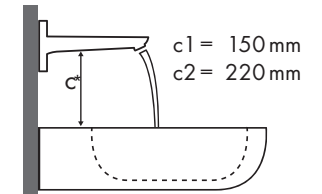

Welke Hansgrohe kraan past bij welke wastafel?

Keramik

Renova Nr. 1 Plan															
		600 x 480		650 x 480		750 x 480	600 x 480	650 x 480	850 x 480	1000 x 480	850 x 480		1000 x 480		
		● # 222260	● # 222262	● # 222265	● # 222267	● # 122175 # 122180	● # 225160	● # 225165	● # 125185	● # 125100	● # 122185	● # 122187	● # 122100	● # 122102	
Focus 100 	# 31607000	✓		✓		✓	✓	✓	✓	✓		✓			
	# 31621000	✓		✓		✓	✓	✓	✓	✓		✓			
	# 31517000	✓	✓	✓	✓	✓	✓	✓	✓	✓	✓	✓	✓		
Focus 190 	# 31608000	✓		✓		✓	✓	✓	✓	✓		✓			
	# 31518000	✓	✓	✓	✓	✓	✓	✓	✓	✓	✓	✓	✓		
Focus 240 	# 31609000	✓		✓		✓	✓	✓	✓	✓		✓			
	# 31519000	✓	✓	✓	✓	✓	✓	✓	✓	✓	✓	✓	✓		

Legenda