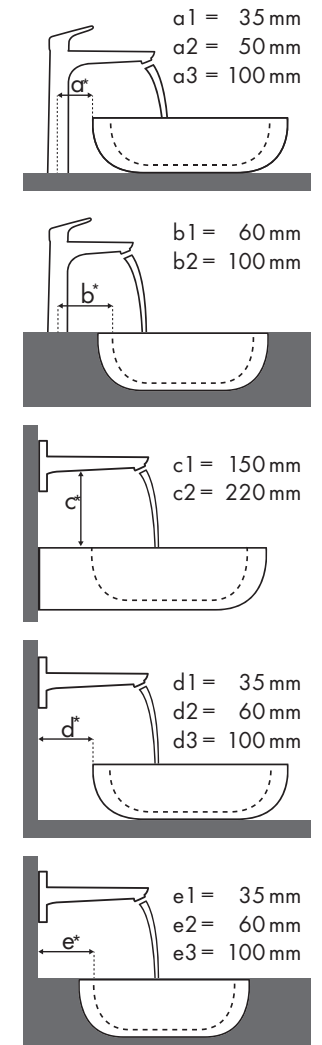

Welke Hansgrohe kraan past bij welke wastafel?

Ideal Standard

Moments				
		500 x 375	650 x 515	900 x 515
		●	●	●
		# K0718 xx	# K0717 xx	# K0715 xx
Focus				
Focus 70 	# 31730000 # 31132000 # 31130000	✓		
Focus 100 	# 31607000 # 31621000	✓	✓	✓
Focus 190 	# 31608000		✓	✓
Focus 240 	# 31609000		✓	✓

Ideal Standard

SimplyU						
		500 x 500	500 x 650	550 x 350		
		●	○	●	○	⊗
		# T0997 xx	# T0127 xx	# T0156 xx	# T0129 xx	# T0126 xx
Focus						
Focus 70 	# 31730000	✓	✓	✓	✓	
Focus 100 	# 31607000 # 31621000	✓	✓	✓	✓	
Focus 190 	# 31608000	✓	✓	✓	✓	✓^{a2}

Legenda