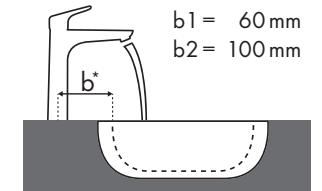

Welke Hansgrohe kraan past bij welke wastafel?

Villeroy & Boch

Memento													
		500 x 420		600 x 420		600 x 420		800 x 470					
		●	●	●	●	●	●	●	●				
Focus		# 5133 50 XX	# 5133 51 XX	# 5133 51 XX	# 5133 5G XX	# 5133 60 XX	# 5133 61 XX	# 5133 61 XX	# 5133 6G XX	# 5135 60 XX	# 5135 61 XX	# 5133 85 XX	# 5133 81 XX
	# 31607000	✓		✓		✓		✓		✓		✓	
	# 31621000	✓		✓		✓		✓		✓		✓	
	# 31517000	✓	✓	✓	✓	✓	✓	✓	✓	✓	✓	✓	✓
	# 31608000	✓		✓		✓		✓		✓		✓	
	# 31518000	✓	✓	✓	✓	✓	✓	✓	✓	✓	✓	✓	✓

Legenda