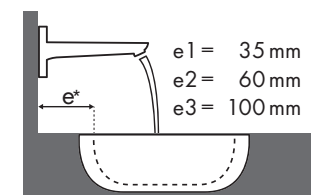

Legenda

Welke Hansgrohe kraan past bij welke wastafel?

Keramik

Renova Nr. 1 Plan															
		600 x 480		650 x 480		750 x 480	600 x 480	650 x 480	850 x 480	1000 x 480	850 x 480		1000 x 480		
		● # 222260	● # 222262	● # 222265	● # 222267	● # 122175 # 122180	● # 225160	● # 225165	● # 125185	● # 125100	● # 122185	● # 122187	● # 122100	● # 122102	
Focus 100 	# 31607000	✓		✓		✓	✓	✓	✓	✓		✓			
	# 31621000	✓		✓		✓	✓	✓	✓	✓		✓			
	# 31517000	✓	✓	✓	✓	✓	✓	✓	✓	✓	✓	✓	✓		
Focus 190 	# 31608000	✓		✓		✓	✓	✓	✓	✓		✓			
	# 31518000	✓	✓	✓	✓	✓	✓	✓	✓	✓	✓	✓	✓		
Focus 240 	# 31609000	✓		✓		✓	✓	✓	✓	✓		✓			
	# 31519000	✓	✓	✓	✓	✓	✓	✓	✓	✓	✓	✓	✓		

Legenda

Welke Hansgrohe kraan past bij welke wastafel?

Keromag

Focus		Xeno					
							
		400 x 230	600 x 475	600 x 475	1200 x 475	1200 x 475	
		●	●	●	●	●	●
		#126240	#126245	#126260	#126560	#126220	#126225
	#31517000	✓	✓	✓	✓	✓	✓
	#31518000			✓	✓	✓	✓
	#31519000			✓	✓	✓	✓