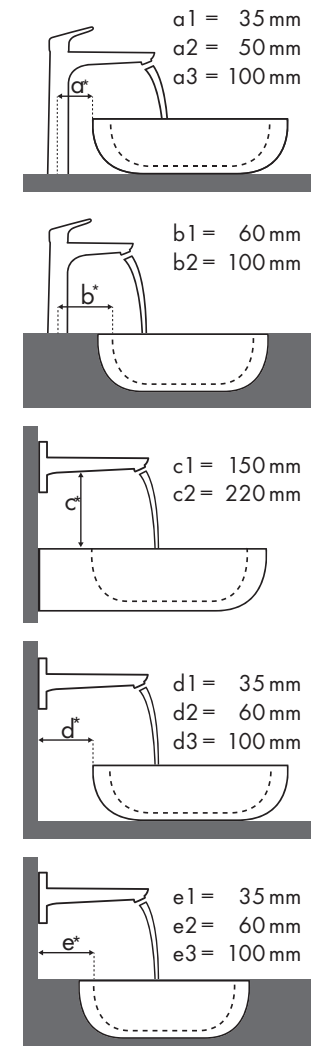

Welke Hansgrohe kraan past bij welke wastafel?

Keromag

Focus		Xeno					
		400 x 230	600 x 475	600 x 475	1200 x 475	1200 x 475	
		●	●	●	●	●	●
		#126240	#126245	#126260	#126560	#126220	#126225
	#31517000	✓	✓	✓	✓	✓	✓
	#31518000			✓	✓	✓	✓
	#31519000			✓	✓	✓	✓

Keromag

Focus		My Day					
		400 x 280	650 x 480	800 x 480	1000 x 480	600 x 400	
		●	●	●	●	●	●
		#125540	#125440	#125465	#125480	#125400	#245460
	#31607000 #31621000	✓	✓	✓	✓	✓	
	#31517000	✓	✓	✓	✓	✓	
	#31608000			✓	✓	✓	✓a2
	#31518000			✓	✓	✓	✓a2

Legenda