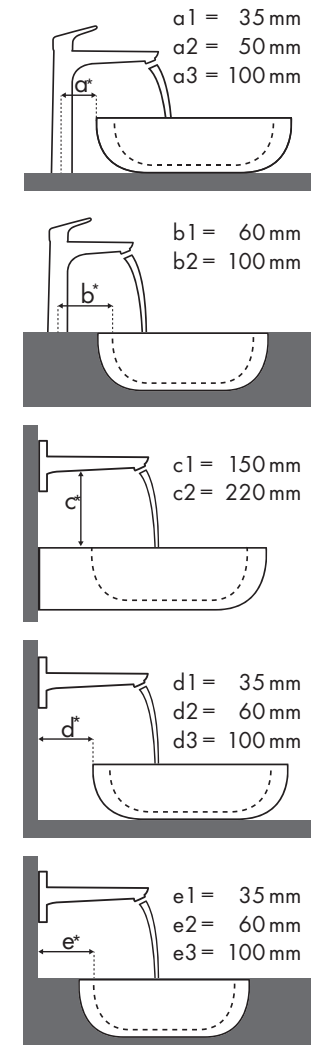

Legend:
 a1 = 35 mm
 a2 = 50 mm
 a3 = 100 mm
 b1 = 60 mm
 b2 = 100 mm
 c1 = 150 mm
 c2 = 220 mm
 d1 = 35 mm
 d2 = 60 mm
 d3 = 100 mm
 e1 = 35 mm
 e2 = 60 mm
 e3 = 100 mm

Montagegegevens voor verschillende inbouwsituaties
 Goedgekeurde, aanbevolen combinaties
 Omschrijving wastafelsoort

Legenda

Welke Hansgrohe kraan past bij welke wastafel?

Burgbad

Crono 1.0					
		810 x 500	1210 x 500	1610 x 500	2010 x 500
		●	●	●	●
		# MES8065	# MES1265 # MES1266	# MES1665	# MDS2065
Focus					
Focus 100	 # 31607000 # 31621000	✓	✓	✓	✓
Focus 190	 # 31608000	✓	✓	✓	✓
Focus 240	 # 31609000	✓	✓	✓	✓

Burgbad

Max 1			
		710 x 385	906 x 506
		⊗	●
		# KBAF070 # SELT070	# KBAC091 # SELR091 # KBAD091 # SELS091
Focus			
Focus 100	 # 31607000 # 31621000		✓
Focus 190	 # 31608000	✓ ^{a2}	✓
Focus 240	 # 31609000		✓

Burgbad

Sinea		
		1210 x 490
		●
		# WTU121E
Focus		
Focus 70	 # 31730000	✓
Focus 100	 # 31607000 # 31621000	✓
Focus 190	 # 31608000	✓

Legenda

Welke Hansgrohe kraan past bij welke wastafel?

Duravit

2nd Floor							
		400 x 300	525 x 350	600 x 430	800 x 500	1200 x 505	580 x 415
		●	⊗	●	●	●	⊗
		# 079040..00	# 031653..00	# 049160..00 # 049160..27	# 049180..00 # 049180..27	# 049112..00 # 049112..27	# 031758..00 # 031758..29
Focus 100	# 31607000 # 31621000		✓b1	✓	✓	✓	
	# 31517000	✓	✓b1	✓	✓	✓	
Focus 190	# 31608000		✓b1	✓	✓	✓	
	# 31518000		✓b1	✓	✓	✓	✓a1