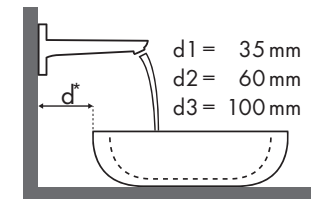

Welke Hansgrohe kraan past bij welke wastafel?

Laufen

My Life					
		470 x 380	750 x 480	750 x 530	650 x 440
		● #815942/104	● #811946/104	● #810946/104	● #818944/104
Focus 70	#31730000	✓			
Focus 100	#31607000 #31621000	✓	✓	✓	✓
Focus 190	#31608000	✓	✓	✓	✓
Focus 240	#31609000			✓	✓

Legenda