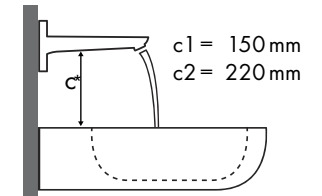

Welke Hansgrohe kraan past bij welke wastafel?

Roca

		Java 560 x 475	Selene 510 x 395	Meridian 850 x 460	Diverta 470 x 440	Diverta 750 x 440	Ibis 440 x 310	Victoria 560 x 460	Victoria 650 x 510	The Gap 600 x 470	The Gap 650 x 470
		●	⊗	●	●	●	○	●	●	●	●
		# 7327863000	# 7322307000	# 32724D0000	# 73271110	# 3271100000	# 3208410010	# 3253930000	# 3253910000	# 3274740000	# 3274730000
Focus	Focus 70	# 31730000 # 31132000 # 31130000	✓					✓	✓		
		# 31733000 # 31604000	✓					✓	✓		
Focus 100	Focus 100	# 31607000 # 31621000	✓	✓^{a2}	✓	✓	✓	✓	✓	✓	✓
		# 31517000	✓	✓^{a2}	✓	✓	✓	✓	✓	✓	✓
Focus 190	Focus 190	# 31608000	✓	✓^{a2}	✓	✓		✓	✓	✓	✓
		# 31518000	✓	✓^{a2}	✓	✓		✓	✓	✓	✓
Focus 240	Focus 240	# 31609000	✓	✓^{a2}	✓			✓	✓	✓	✓
		# 31519000	✓	✓^{a2}	✓			✓	✓	✓	✓

Legenda