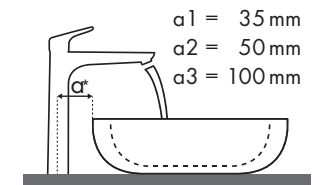

Welke Hansgrohe kraan past bij welke wastafel?

Duravit

New Darling							
		470 x 345	600 x 520	650 x 540	470 x 470	830 x 545	1030 x 545
		● # 073147.00	● # 262160.00	● # 262165.00	● # 049747.00	● # 049983.00	● # 049910.00
Focus 70							
	# 31730000	✓					
	# 31733000	✓					
	# 31130000	✓					
Focus 100							
	# 31607000		✓	✓	✓	✓	✓
	# 31621000		✓	✓	✓	✓	✓
	# 31517000		✓	✓	✓	✓	✓
Focus 190							
	# 31608000		✓	✓	✓	✓	✓
	# 31518000		✓	✓	✓	✓	✓
Focus 240							
	# 31609000		✓	✓	✓	✓	✓
	# 31519000		✓	✓	✓	✓	✓

Legenda