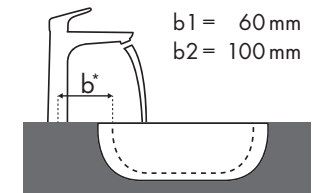

Welke Hansgrohe kraan past bij welke wastafel?

Duravit

New Darling							
		470 x 345	600 x 520	650 x 540	470 x 470	830 x 545	1030 x 545
		● # 073147.00	● # 262160.00	● # 262165.00	● # 049747.00	● # 049983.00	● # 049910.00
Focus 70							
	# 31730000	✓					
	# 31733000	✓					
	# 31130000	✓					
Focus 100							
	# 31607000		✓	✓	✓	✓	✓
	# 31621000		✓	✓	✓	✓	✓
	# 31517000		✓	✓	✓	✓	✓
Focus 190							
	# 31608000		✓	✓	✓	✓	✓
	# 31518000		✓	✓	✓	✓	✓
Focus 240							
	# 31609000		✓	✓	✓	✓	✓
	# 31519000		✓	✓	✓	✓	✓

Legenda