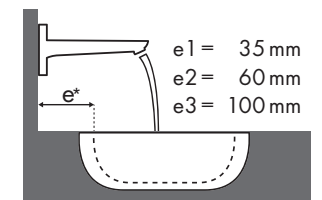

Welke Hansgrohe kraan past bij welke wastafel?

Duravit

New Darling							
		470 x 345	600 x 520	650 x 540	470 x 470	830 x 545	1030 x 545
		● # 073147.00	● # 262160.00	● # 262165.00	● # 049747.00	● # 049983.00	● # 049910.00
Focus 70							
	# 31730000	✓					
	# 31733000	✓					
	# 31130000	✓					
Focus 100							
	# 31607000		✓	✓	✓	✓	✓
	# 31621000		✓	✓	✓	✓	✓
	# 31517000		✓	✓	✓	✓	✓
Focus 190							
	# 31608000		✓	✓	✓	✓	✓
	# 31518000		✓	✓	✓	✓	✓
Focus 240							
	# 31609000		✓	✓	✓	✓	✓
	# 31519000		✓	✓	✓	✓	✓

Legenda