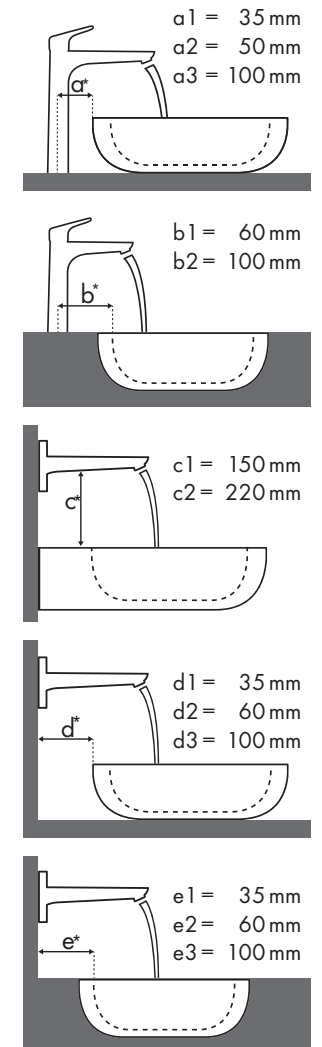

Legend:
 a1 = 35 mm
 a2 = 50 mm
 a3 = 100 mm
 b1 = 60 mm
 b2 = 100 mm
 c1 = 150 mm
 c2 = 220 mm
 d1 = 35 mm
 d2 = 60 mm
 d3 = 100 mm
 e1 = 35 mm
 e2 = 60 mm
 e3 = 100 mm

Montagegegevens voor verschillende inbouwsituaties
 Goedgekeurde, aanbevolen combinaties
 Omschrijving wastafelsoort

Legenda

Welke Hansgrohe kraan past bij welke wastafel?

Duravit

Vero																		
		250 x 450	500 x 250		485 x 315	595 x 465	550 x 465	850 x 490	1050 x 490	1250 x 490	600 x 470		800 x 470		1000 x 470	1200 x 470	500 x 380	600 x 380
Focus		●	●	○	⊗	●	●	●	●	●	●	●	●	●	●	●	⊗	⊗
		# 070225..00	# 070350..08 # 070350..09	# 070350..00	# 033048..00 # 033048..22	# 045260..00	# 031555..00	# 032985..00	# 032910..00	# 032912..00	# 045460..00 # 045460..27	# 045460..41	# 045480..00 # 045480..27	# 045410..27	# 045412..00	# 045550..00	# 045560..00	
	# 31730000	✓	✓	✓	✓ ^{b1}													
	# 31733000	✓	✓	✓	✓ ^{b1}													
	# 31130000																	
	# 31607000				✓ ^{b1}	✓	✓	✓	✓	✓	✓	✓	✓	✓	✓	✓		
	# 31621000																	
	# 31517000				✓ ^{b1}	✓	✓	✓	✓	✓	✓	✓	✓	✓	✓	✓		
	# 31608000				✓ ^{b1}	✓	✓	✓	✓	✓	✓	✓	✓	✓	✓	✓		
	# 31518000				✓ ^{b1}	✓	✓	✓	✓	✓	✓	✓	✓	✓	✓	✓	✓ ^{a1}	✓ ^{a1}
	# 31609000							✓	✓	✓			✓	✓	✓			
	# 31519000							✓	✓	✓			✓	✓	✓			

Legenda

✓ = Aanbevolen combinatie | ● = Met kraangat | ○ = Geprepareerd kraangat | ⊗ = Zonder kraangat

Welke Hansgrohe kraan past bij welke wastafel?

Ideal Standard

Moments				
		500 x 375	650 x 515	900 x 515
		●	●	●
		# K0718 xx	# K0717 xx	# K0715 xx
Focus				
Focus 70 	# 31730000 # 31132000 # 31130000	✓		
Focus 100 	# 31607000 # 31621000	✓	✓	✓
Focus 190 	# 31608000		✓	✓
Focus 240 	# 31609000		✓	✓