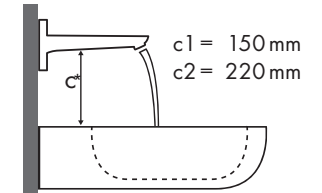

Welke Hansgrohe kraan past bij welke wastafel?

Villeroy & Boch

Memento													
		500 x 420		600 x 420		600 x 420		800 x 470					
		●	●	●	●	●	●	●	●				
Focus		# 5133 50 XX	# 5133 51 XX	# 5133 51 XX	# 5133 5G XX	# 5133 60 XX	# 5133 61 XX	# 5133 61 XX	# 5133 6G XX	# 5135 60 XX	# 5135 61 XX	# 5133 85 XX	# 5133 81 XX
	# 31607000	✓		✓		✓		✓		✓		✓	
	# 31621000	✓		✓		✓		✓		✓		✓	
	# 31517000	✓	✓	✓	✓	✓	✓	✓	✓	✓	✓	✓	✓
	# 31608000	✓		✓		✓		✓		✓		✓	
	# 31518000	✓	✓	✓	✓	✓	✓	✓	✓	✓	✓	✓	✓

Legenda