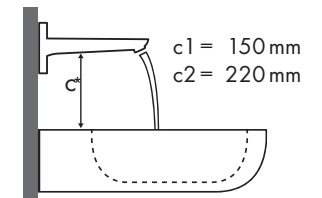

Welke Hansgrohe kraan past bij welke wastafel?

Laufen

My Life					
		470 x 380	750 x 480	750 x 530	650 x 440
		● #815942/104	● #811946/104	● #810946/104	● #818944/104
Focus 70	#31730000	✓			
Focus 100	#31607000 #31621000	✓	✓	✓	✓
Focus 190	#31608000	✓	✓	✓	✓
Focus 240	#31609000			✓	✓

Legenda