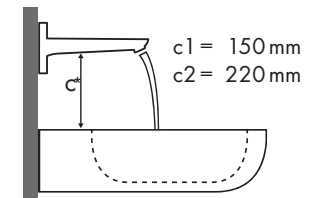

Welke Hansgrohe kraan past bij welke wastafel?

Duravit

New Darling							
		470 x 345	600 x 520	650 x 540	470 x 470	830 x 545	1030 x 545
		● # 073147.00	● # 262160.00	● # 262165.00	● # 049747.00	● # 049983.00	● # 049910.00
Focus 70							
	# 31730000	✓					
	# 31733000	✓					
	# 31130000	✓					
Focus 100							
	# 31607000		✓	✓	✓	✓	✓
	# 31621000		✓	✓	✓	✓	✓
	# 31517000		✓	✓	✓	✓	✓
Focus 190							
	# 31608000		✓	✓	✓	✓	✓
	# 31518000		✓	✓	✓	✓	✓
Focus 240							
	# 31609000		✓	✓	✓	✓	✓
	# 31519000		✓	✓	✓	✓	✓

Legenda