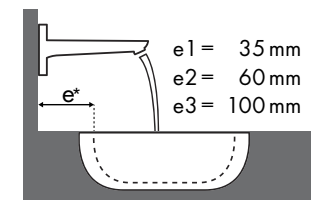

Welke Hansgrohe kraan past bij welke wastafel?

Roca

		Java 560 x 475	Selene 510 x 395	Meridian 850 x 460	Diverta 470 x 440	Diverta 750 x 440	Ibis 440 x 310	Victoria 560 x 460	Victoria 650 x 510	The Gap 600 x 470	The Gap 650 x 470
		●	⊗	●	●	●	○	●	●	●	●
		# 7327863000	# 7322307000	# 32724D0000	# 73271110	# 3271100000	# 3208410010	# 3253930000	# 3253910000	# 3274740000	# 3274730000
Focus	Focus 70	# 31730000 # 31132000 # 31130000	✓					✓	✓		
		# 31733000 # 31604000	✓					✓	✓		
Focus 100	Focus 100	# 31607000 # 31621000	✓	✓^{a2}	✓	✓	✓	✓	✓	✓	✓
		# 31517000	✓	✓^{a2}	✓	✓	✓	✓	✓	✓	✓
Focus 190	Focus 190	# 31608000	✓	✓^{a2}	✓	✓		✓	✓	✓	✓
		# 31518000	✓	✓^{a2}	✓	✓		✓	✓	✓	✓
Focus 240	Focus 240	# 31609000	✓	✓^{a2}	✓			✓	✓	✓	✓
		# 31519000	✓	✓^{a2}	✓			✓	✓	✓	✓

Legenda