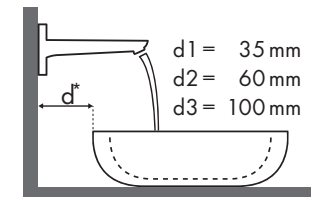

Welke Hansgrohe kraan past bij welke wastafel?

Duravit

2nd Floor							
		400 x 300	525 x 350	600 x 430	800 x 500	1200 x 505	580 x 415
		●	⊗	●	●	●	⊗
		# 079040..00	# 031653..00	# 049160..00 # 049160..27	# 049180..00 # 049180..27	# 049112..00 # 049112..27	# 031758..00 # 031758..29
Focus 100	# 31607000 # 31621000		✓b1	✓	✓	✓	
	# 31517000	✓	✓b1	✓	✓	✓	
Focus 190	# 31608000		✓b1	✓	✓	✓	
	# 31518000		✓b1	✓	✓	✓	✓a1

Legenda