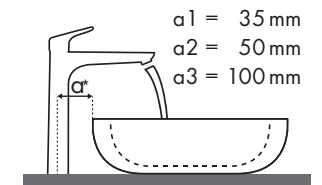

Welke Hansgrohe kraan past bij welke wastafel?

Laufen

My Life					
		470 x 380	750 x 480	750 x 530	650 x 440
		● #815942/104	● #811946/104	● #810946/104	● #818944/104
Focus 70	#31730000	✓			
Focus 100	#31607000 #31621000	✓	✓	✓	✓
Focus 190	#31608000	✓	✓	✓	✓
Focus 240	#31609000			✓	✓

Legenda