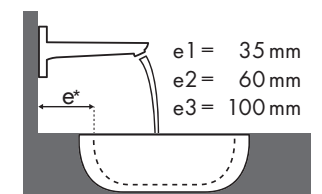

Welke Hansgrohe kraan past bij welke wastafel?

Villeroy & Boch

Memento													
		500 x 420		600 x 420		600 x 420		800 x 470					
		●	●	●	●	●	●	●	●				
Focus		# 5133 50 XX	# 5133 51 XX	# 5133 51 XX	# 5133 5G XX	# 5133 60 XX	# 5133 61 XX	# 5133 61 XX	# 5133 6G XX	# 5135 60 XX	# 5135 61 XX	# 5133 85 XX	# 5133 81 XX
	# 31607000	✓		✓		✓		✓		✓		✓	
	# 31621000	✓		✓		✓		✓		✓		✓	
	# 31517000	✓	✓	✓	✓	✓	✓	✓	✓	✓	✓	✓	✓
	# 31608000	✓		✓		✓		✓		✓		✓	
	# 31518000	✓	✓	✓	✓	✓	✓	✓	✓	✓	✓	✓	✓

Legenda