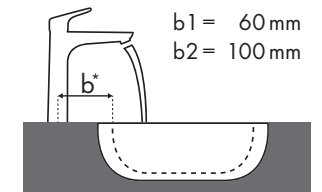

Welke Hansgrohe kraan past bij welke wastafel?

Keramik

Renova Nr. 1 Plan															
		600 x 480		650 x 480		750 x 480	600 x 480	650 x 480	850 x 480	1000 x 480	850 x 480		1000 x 480		
		● # 222260	● # 222262	● # 222265	● # 222267	● # 122175 # 122180	● # 225160	● # 225165	● # 125185	● # 125100	● # 122185	● # 122187	● # 122100	● # 122102	
Focus 100 	# 31607000	✓		✓		✓	✓	✓	✓	✓		✓			
	# 31621000	✓		✓		✓	✓	✓	✓	✓		✓			
	# 31517000	✓	✓	✓	✓	✓	✓	✓	✓	✓	✓	✓	✓		
Focus 190 	# 31608000	✓		✓		✓	✓	✓	✓	✓		✓			
	# 31518000	✓	✓	✓	✓	✓	✓	✓	✓	✓	✓	✓	✓		
Focus 240 	# 31609000	✓		✓		✓	✓	✓	✓	✓		✓			
	# 31519000	✓	✓	✓	✓	✓	✓	✓	✓	✓	✓	✓	✓		

Legenda