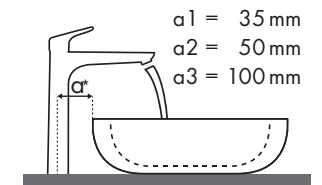

Welke Hansgrohe kraan past bij welke wastafel?

Duravit

2nd Floor							
		400 x 300	525 x 350	600 x 430	800 x 500	1200 x 505	580 x 415
		●	⊗	●	●	●	⊗
		# 079040..00	# 031653..00	# 049160..00 # 049160..27	# 049180..00 # 049180..27	# 049112..00 # 049112..27	# 031758..00 # 031758..29
Focus 100	# 31607000 # 31621000		✓b1	✓	✓	✓	
	# 31517000	✓	✓b1	✓	✓	✓	
Focus 190	# 31608000		✓b1	✓	✓	✓	
	# 31518000		✓b1	✓	✓	✓	✓a1

Legenda