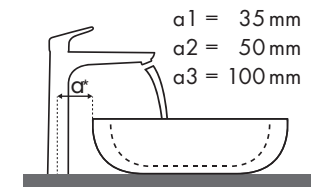

Legenda

Welke Hansgrohe kraan past bij welke wastafel?

Keramik

Renova Nr. 1 Plan															
		600 x 480		650 x 480		750 x 480	600 x 480	650 x 480	850 x 480	1000 x 480	850 x 480		1000 x 480		
		● # 222260	● # 222262	● # 222265	● # 222267	● # 122175 # 122180	● # 225160	● # 225165	● # 125185	● # 125100	● # 122185	● # 122187	● # 122100	● # 122102	
Focus 100 	# 31607000	✓		✓		✓	✓	✓	✓	✓		✓			
	# 31621000	✓		✓		✓	✓	✓	✓	✓		✓			
	# 31517000	✓	✓	✓	✓	✓	✓	✓	✓	✓	✓	✓	✓		
Focus 190 	# 31608000	✓		✓		✓	✓	✓	✓	✓		✓			
	# 31518000	✓	✓	✓	✓	✓	✓	✓	✓	✓	✓	✓	✓		
Focus 240 	# 31609000	✓		✓		✓	✓	✓	✓	✓		✓			
	# 31519000	✓	✓	✓	✓	✓	✓	✓	✓	✓	✓	✓	✓		

Legenda

Welke Hansgrohe kraan past bij welke wastafel?

Keromag

Focus		Xeno					
							
		400 x 230	600 x 475	600 x 475	1200 x 475	1200 x 475	
		●	●	●	●	●	●
		#126240	#126245	#126260	#126560	#126220	#126225
	#31517000	✓	✓	✓	✓	✓	✓
	#31518000			✓	✓	✓	✓
	#31519000			✓	✓	✓	✓