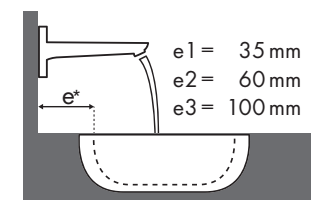

Welke Hansgrohe kraan past bij welke wastafel?

Duravit

2nd Floor							
		400 x 300	525 x 350	600 x 430	800 x 500	1200 x 505	580 x 415
		●	⊗	●	●	●	⊗
		# 079040..00	# 031653..00	# 049160..00 # 049160..27	# 049180..00 # 049180..27	# 049112..00 # 049112..27	# 031758..00 # 031758..29
Focus 100	# 31607000 # 31621000		✓b1	✓	✓	✓	
	# 31517000	✓	✓b1	✓	✓	✓	
Focus 190	# 31608000		✓b1	✓	✓	✓	
	# 31518000		✓b1	✓	✓	✓	✓a1

Legenda