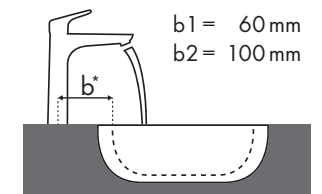

Welke Hansgrohe kraan past bij welke wastafel?

Laufen

My Life					
		470 x 380	750 x 480	750 x 530	650 x 440
		● #815942/104	● #811946/104	● #810946/104	● #818944/104
Focus 70	#31730000	✓			
Focus 100	#31607000 #31621000	✓	✓	✓	✓
Focus 190	#31608000	✓	✓	✓	✓
Focus 240	#31609000			✓	✓

Legenda