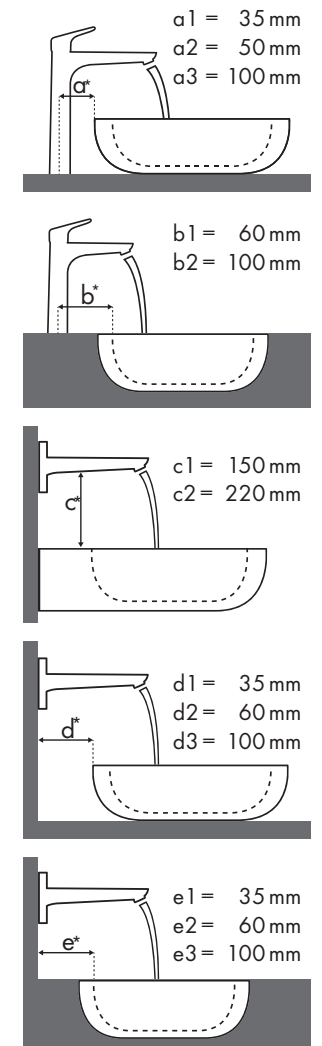

Welke Hansgrohe kraan past bij welke wastafel?

Burgbad

Bel						
		610x355	1210x487	1610x487	710x405	910x405
		● # MWALU061 # MWALU081 # MWALU081	● # MWAV121	● # MWAV161	● # MWAW071	● # MWAW091
Focus						
Focus 100 	# 31607000 # 31621000	✓			✓	
Focus 190 	# 31608000		✓	✓	✓	
Focus 240 	# 31609000		✓	✓	✓	

Burgbad

Cala					
		605x550	905x550	1205x550	1505x550
		● # WTU060M	● # WTU099M # WTU096A	● # WTU120M # WTU122M # WTU123A	● # WTU150M
Focus					
Focus 70 	# 31730000	✓			✓
Focus 100 	# 31607000 # 31621000	✓	✓	✓	✓
Focus 190 	# 31608000	✓	✓	✓	✓
Focus 240 	# 31609000	✓	✓	✓	✓

Legenda