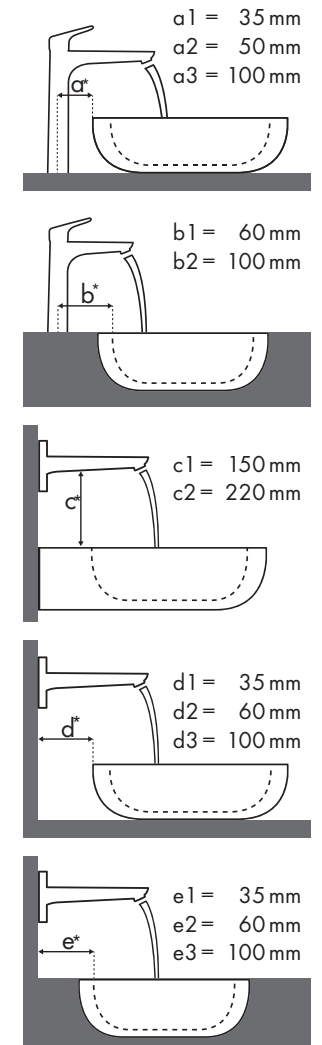

Welke Hansgrohe kraan past bij welke wastafel?

Laufen

Pro										
		450 x 340		525 x 400	625 x 400	600 x 380		850 x 480	1050 x 480	600 x 400
		● #811951/104 #811952/104	● #811951/156	⊗ #811961/109 #811961/155	⊗ #811969/109 #811969/155	● #812953/104	● #812953/156	● #813956/104	● #813958/104	⊗ #816952/112
Focus										
Focus 70										
# 31730000	✓									
# 31733000 # 31130000	✓	✓								
Focus 100										
# 31607000 # 31621000	✓		✓b1	✓b1	✓		✓	✓		
# 31517000	✓	✓	✓b1	✓b1	✓	✓	✓	✓		
Focus 190										
# 31608000			✓b1	✓b1	✓		✓	✓		
# 31518000			✓b1	✓b1	✓	✓	✓	✓	✓a2	
Focus 240										
# 31609000			✓b1	✓b1			✓	✓		
# 31519000			✓b1	✓b1			✓	✓		

Legenda