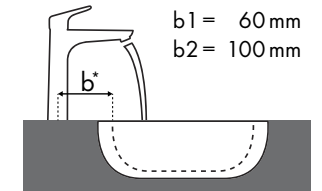

Welke Hansgrohe kraan past bij welke wastafel?

Roca

		Java 560 x 475	Selene 510 x 395	Meridian 850 x 460	Diverta 470 x 440	Diverta 750 x 440	Ibis 440 x 310	Victoria 560 x 460	Victoria 650 x 510	The Gap 600 x 470	The Gap 650 x 470
		●	⊗	●	●	●	○	●	●	●	●
		# 7327863000	# 7322307000	# 32724D0000	# 73271110	# 3271100000	# 3208410010	# 3253930000	# 3253910000	# 3274740000	# 3274730000
Focus	Focus 70	# 31730000 # 31132000 # 31130000	✓					✓	✓		
		# 31733000 # 31604000	✓					✓	✓		
Focus 100	Focus 100	# 31607000 # 31621000	✓	✓^{a2}	✓	✓	✓	✓	✓	✓	✓
		# 31517000	✓	✓^{a2}	✓	✓	✓	✓	✓	✓	✓
Focus 190	Focus 190	# 31608000	✓	✓^{a2}	✓	✓		✓	✓	✓	✓
		# 31518000	✓	✓^{a2}	✓	✓		✓	✓	✓	✓
Focus 240	Focus 240	# 31609000	✓	✓^{a2}	✓			✓	✓	✓	✓
		# 31519000	✓	✓^{a2}	✓			✓	✓	✓	✓

Legenda