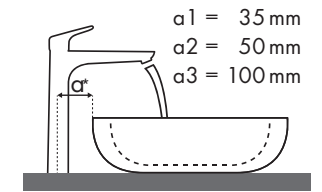

Welke Hansgrohe kraan past bij welke wastafel?

Villeroy & Boch

Memento													
		500 x 420		600 x 420		600 x 420		800 x 470					
		●	●	●	●	●	●	●	●				
Focus		# 5133 50 XX	# 5133 51 XX	# 5133 51 XX	# 5133 5G XX	# 5133 60 XX	# 5133 61 XX	# 5133 61 XX	# 5133 6G XX	# 5135 60 XX	# 5135 61 XX	# 5133 85 XX	# 5133 81 XX
	# 31607000	✓		✓		✓		✓		✓		✓	
	# 31621000	✓		✓		✓		✓		✓		✓	
	# 31517000	✓	✓	✓	✓	✓	✓	✓	✓	✓	✓	✓	✓
	# 31608000	✓		✓		✓		✓		✓		✓	
	# 31518000	✓	✓	✓	✓	✓	✓	✓	✓	✓	✓	✓	✓

Legenda