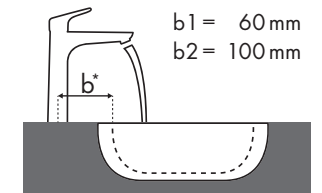

Welke Hansgrohe kraan past bij welke wastafel?

Duravit

Starck 3							
		500 x 260	490 x 365	650 x 485	700 x 490	850 x 485	1050 x 485
		○	●	●	●	●	●
Focus		# 075150.00	# 030249.00 # 030256.00	# 030065.00	# 030470.00	# 030480.00	# 030410.00
Focus 70 	# 31730000	✓	✓	✓			
	# 31733000	✓	✓	✓			
	# 31130000	✓	✓	✓			
Focus 100 	# 31607000	✓	✓	✓	✓	✓	✓
	# 31621000	✓	✓	✓	✓	✓	✓
	# 31517000	✓	✓	✓	✓	✓	✓
Focus 190 	# 31608000		✓	✓	✓	✓	✓
	# 31518000		✓	✓	✓	✓	✓
Focus 240 	# 31609000		✓	✓			
	# 31519000		✓	✓			

Legenda