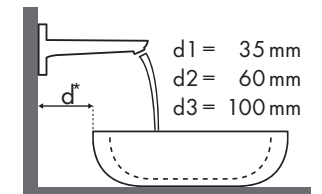

Welke Hansgrohe kraan past bij welke wastafel?

Villeroy & Boch

Memento													
		500 x 420		600 x 420		600 x 420		800 x 470					
		●	●	●	●	●	●	●	●				
Focus		# 5133 50 XX	# 5133 51 XX	# 5133 51 XX	# 5133 5G XX	# 5133 60 XX	# 5133 61 XX	# 5133 61 XX	# 5133 6G XX	# 5135 60 XX	# 5135 61 XX	# 5133 85 XX	# 5133 81 XX
	# 31607000	✓		✓		✓		✓		✓		✓	
	# 31621000	✓		✓		✓		✓		✓		✓	
	# 31517000	✓	✓	✓	✓	✓	✓	✓	✓	✓	✓	✓	✓
	# 31608000	✓		✓		✓		✓		✓		✓	
	# 31518000	✓	✓	✓	✓	✓	✓	✓	✓	✓	✓	✓	✓

Legenda