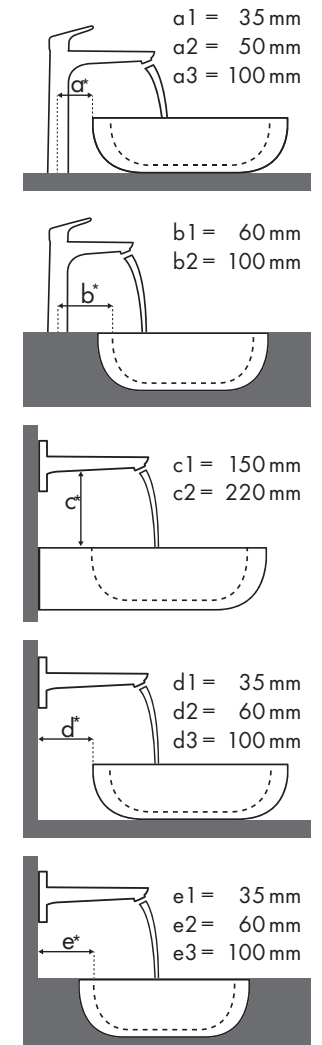

Welke Hansgrohe kraan past bij welke wastafel?

Keramag

		iCon			
		500 x 485	600 x 485	750 x 485	900 x 485
		● # 124050 # 124150	● # 124060	● # 124075	● # 124090 # 124190 # 124195
Focus					
Focus 100 	# 31607000 # 31621000 # 31517000	✓ ✓ ✓	✓ ✓ ✓	✓ ✓ ✓	✓ ✓ ✓
Focus 190 	# 31608000 # 31518000		✓ ✓	✓ ✓	✓ ✓
Focus 240 	# 31609000 # 31519000		✓ ✓	✓ ✓	✓ ✓

Keramag

		Silk			
		400 x 295	600 x 470	570 x 427	1000 x 470
		● # 121640	● # 121660	● # 121650 # 121655	● # 121600
Focus					
Focus 70 	# 31733000 # 31130000	✓		✓	
Focus 100 	# 31607000 # 31621000 # 31517000			✓ ✓ ✓	✓ ✓ ✓
Focus 190 	# 31608000 # 31518000			✓ ✓	✓ ✓
Focus 240 	# 31609000 # 31519000				✓ ✓

Legenda