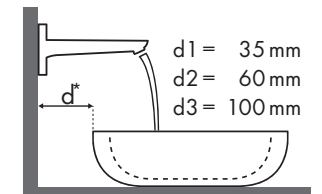

Legenda

Welke Hansgrohe kraan past bij welke wastafel?

Keramik

Renova Nr. 1 Plan															
		600 x 480		650 x 480		750 x 480	600 x 480	650 x 480	850 x 480	1000 x 480	850 x 480		1000 x 480		
		● # 222260	● # 222262	● # 222265	● # 222267	● # 122175 # 122180	● # 225160	● # 225165	● # 125185	● # 125100	● # 122185	● # 122187	● # 122100	● # 122102	
Focus 100 	# 31607000	✓		✓		✓	✓	✓	✓	✓		✓			
	# 31621000	✓		✓		✓	✓	✓	✓	✓		✓			
	# 31517000	✓	✓	✓	✓	✓	✓	✓	✓	✓	✓	✓	✓		
Focus 190 	# 31608000	✓		✓		✓	✓	✓	✓	✓		✓			
	# 31518000	✓	✓	✓	✓	✓	✓	✓	✓	✓	✓	✓	✓		
Focus 240 	# 31609000	✓		✓		✓	✓	✓	✓	✓		✓			
	# 31519000	✓	✓	✓	✓	✓	✓	✓	✓	✓	✓	✓	✓		

Legenda

Welke Hansgrohe kraan past bij welke wastafel?

Keromag

Focus		Xeno					
							
		400 x 230	600 x 475	600 x 475	1200 x 475	1200 x 475	
		●	●	●	●	●	●
		#126240	#126245	#126260	#126560	#126220	#126225
	#31517000	✓	✓	✓	✓	✓	✓
	#31518000			✓	✓	✓	✓
	#31519000			✓	✓	✓	✓