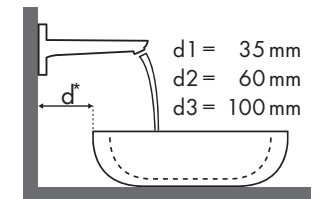

Welke Hansgrohe kraan past bij welke wastafel?

Duravit

New Darling							
		470 x 345	600 x 520	650 x 540	470 x 470	830 x 545	1030 x 545
		● # 073147.00	● # 262160.00	● # 262165.00	● # 049747.00	● # 049983.00	● # 049910.00
Focus 70							
	# 31730000	✓					
	# 31733000	✓					
	# 31130000	✓					
Focus 100							
	# 31607000		✓	✓	✓	✓	✓
	# 31621000		✓	✓	✓	✓	✓
	# 31517000		✓	✓	✓	✓	✓
Focus 190							
	# 31608000		✓	✓	✓	✓	✓
	# 31518000		✓	✓	✓	✓	✓
Focus 240							
	# 31609000		✓	✓	✓	✓	✓
	# 31519000		✓	✓	✓	✓	✓

Legenda