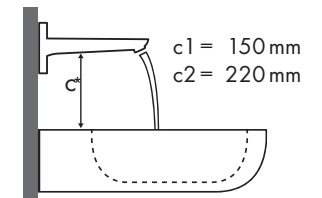

Welke Hansgrohe kraan past bij welke wastafel?

Duravit

2nd Floor							
		400 x 300	525 x 350	600 x 430	800 x 500	1200 x 505	580 x 415
		●	⊗	●	●	●	⊗
		# 079040..00	# 031653..00	# 049160..00 # 049160..27	# 049180..00 # 049180..27	# 049112..00 # 049112..27	# 031758..00 # 031758..29
Focus 100	# 31607000 # 31621000		✓b1	✓	✓	✓	
	# 31517000	✓	✓b1	✓	✓	✓	
Focus 190	# 31608000		✓b1	✓	✓	✓	
	# 31518000		✓b1	✓	✓	✓	✓a1

Legenda