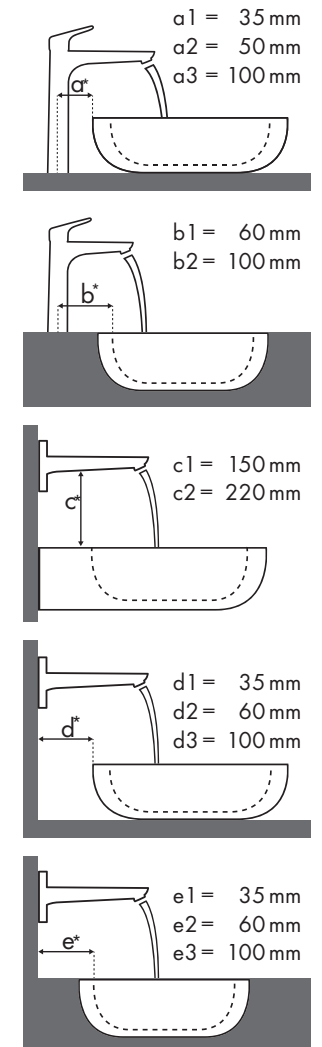

Welke Hansgrohe kraan past bij welke wastafel?

Villeroy & Boch

		Sentique				
		450 x 360	650 x 500	555 x 450		
Focus		● # 5322 45 XX	● # 5322 46 XX	● # 5143 65 XX	● # 5143 66 XX	● # 5146 55 XX
Focus 70	# 31730000	✓				
	# 31733000	✓				
	# 31130000	✓	✓			
Focus 100	# 31607000	✓		✓		✓
	# 31621000	✓				
	# 31517000	✓	✓	✓	✓	✓
Focus 190	# 31608000			✓		✓
	# 31518000			✓	✓	✓
	# 31609000					✓
Focus 240	# 31609000					✓
	# 31519000					✓

Villeroy & Boch

		Subway 2.0							
		450 x 370	500 x 400	600 x 470	650 x 490	630 x 355			
Focus		● # 7315 45 XX	● # 7315 50 XX	● # 7113 60 XX	● # 7113 61 XX	● # 7114 65 XX	● # 7114 66 XX	● # 4115 6R XX	● # 4115 6R XX
Focus 70	# 31730000	✓	✓						
	# 31733000	✓	✓						
	# 31130000	✓	✓						
Focus 100	# 31607000	✓	✓	✓		✓			
	# 31621000	✓	✓						
	# 31517000	✓	✓	✓	✓	✓	✓	✓	
Focus 190	# 31608000			✓		✓			
	# 31518000			✓	✓	✓	✓		
	# 31609000			✓					
Focus 240	# 31609000			✓					
	# 31519000			✓	✓				

Legenda