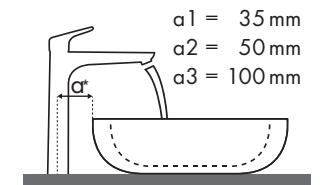

Welke Hansgrohe kraan past bij welke wastafel?

Duravit

Starck 3							
		500 x 260	490 x 365	650 x 485	700 x 490	850 x 485	1050 x 485
		○	●	●	●	●	●
Focus		# 075150.00	# 030249.00 # 030256.00	# 030065.00	# 030470.00	# 030480.00	# 030410.00
Focus 70 	# 31730000	✓	✓	✓			
	# 31733000	✓	✓	✓			
	# 31130000	✓	✓	✓			
Focus 100 	# 31607000	✓	✓	✓	✓	✓	✓
	# 31621000	✓	✓	✓	✓	✓	✓
	# 31517000	✓	✓	✓	✓	✓	✓
Focus 190 	# 31608000		✓	✓	✓	✓	✓
	# 31518000		✓	✓	✓	✓	✓
Focus 240 	# 31609000		✓	✓			
	# 31519000		✓	✓			

Legenda