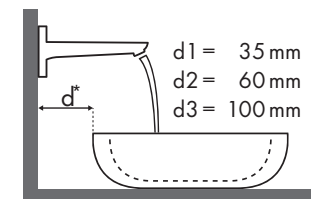

Legenda

Welke Hansgrohe kraan past bij welke wastafel?

Duravit

Starck 3							
		500 x 260	490 x 365	650 x 485	700 x 490	850 x 485	1050 x 485
		○	●	●	●	●	●
Focus		# 075150.00	# 030249.00 # 030256.00	# 030065.00	# 030470.00	# 030480.00	# 030410.00
Focus 70 	# 31730000	✓	✓	✓			
	# 31733000	✓	✓	✓			
	# 31130000	✓	✓	✓			
Focus 100 	# 31607000	✓	✓	✓	✓	✓	✓
	# 31621000	✓	✓	✓	✓	✓	✓
	# 31517000	✓	✓	✓	✓	✓	✓
Focus 190 	# 31608000		✓	✓	✓	✓	✓
	# 31518000		✓	✓	✓	✓	✓
Focus 240 	# 31609000		✓	✓			
	# 31519000		✓	✓			

Legenda

Welke Hansgrohe kraan past bij welke wastafel?

Duravit

Vero																		
		250 x 450	500 x 250		485 x 315	595 x 465	550 x 465	850 x 490	1050 x 490	1250 x 490	600 x 470		800 x 470		1000 x 470	1200 x 470	500 x 380	600 x 380
Focus		●	●	○	⊗	●	●	●	●	●	●	●	●	●	●	●	⊗	⊗
		# 070225..00	# 070350..08 # 070350..09	# 070350..00	# 033048..00 # 033048..22	# 045260..00	# 031555..00	# 032985..00	# 032910..00	# 032912..00	# 045460..00 # 045460..27	# 045460..41	# 045480..00 # 045480..27	# 045410..27	# 045412..00	# 045550..00	# 045560..00	
	# 31730000	✓	✓	✓	✓ ^{b1}													
	# 31733000	✓	✓	✓	✓ ^{b1}													
	# 31130000																	
	# 31607000				✓ ^{b1}	✓	✓	✓	✓	✓	✓	✓	✓	✓	✓	✓		
	# 31621000																	
	# 31517000				✓ ^{b1}	✓	✓	✓	✓	✓	✓	✓	✓	✓	✓	✓		
	# 31608000				✓ ^{b1}	✓	✓	✓	✓	✓	✓	✓	✓	✓	✓	✓		
	# 31518000				✓ ^{b1}	✓	✓	✓	✓	✓	✓	✓	✓	✓	✓	✓	✓ ^{a1}	✓ ^{a1}
	# 31609000							✓	✓	✓			✓	✓	✓			
	# 31519000							✓	✓	✓			✓	✓	✓			