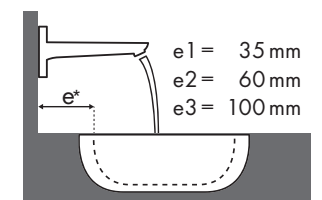

Welke Hansgrohe kraan past bij welke wastafel?

Duravit

Starck 3							
		500 x 260	490 x 365	650 x 485	700 x 490	850 x 485	1050 x 485
		○	●	●	●	●	●
Focus		# 075150.00	# 030249.00 # 030256.00	# 030065.00	# 030470.00	# 030480.00	# 030410.00
Focus 70 	# 31730000	✓	✓	✓			
	# 31733000	✓	✓	✓			
	# 31130000	✓	✓	✓			
Focus 100 	# 31607000	✓	✓	✓	✓	✓	✓
	# 31621000	✓	✓	✓	✓	✓	✓
	# 31517000	✓	✓	✓	✓	✓	✓
Focus 190 	# 31608000		✓	✓	✓	✓	✓
	# 31518000		✓	✓	✓	✓	✓
Focus 240 	# 31609000		✓	✓			
	# 31519000		✓	✓			

Legenda