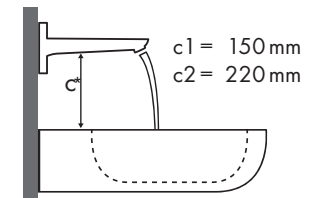

Welke Hansgrohe kraan past bij welke wastafel?

Duravit

Starck 3							
		500 x 260	490 x 365	650 x 485	700 x 490	850 x 485	1050 x 485
		○	●	●	●	●	●
Focus		# 075150.00	# 030249.00 # 030256.00	# 030065.00	# 030470.00	# 030480.00	# 030410.00
Focus 70 	# 31730000	✓	✓	✓			
	# 31733000	✓	✓	✓			
	# 31130000	✓	✓	✓			
Focus 100 	# 31607000	✓	✓	✓	✓	✓	✓
	# 31621000	✓	✓	✓	✓	✓	✓
	# 31517000	✓	✓	✓	✓	✓	✓
Focus 190 	# 31608000		✓	✓	✓	✓	✓
	# 31518000		✓	✓	✓	✓	✓
Focus 240 	# 31609000		✓	✓			
	# 31519000		✓	✓			

Legenda