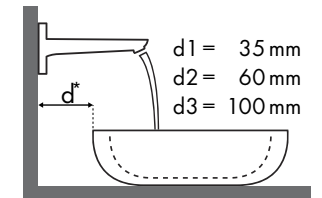

Legenda

Welke Hansgrohe kraan past bij welke wastafel?

Laufen

Pro										
		450 x 340		525 x 400	625 x 400	600 x 380		850 x 480	1050 x 480	600 x 400
		● #811951/104 #811952/104	● #811951/156	⊗ #811961/109 #811961/155	⊗ #811969/109 #811969/155	● #812953/104	● #812953/156	● #813956/104	● #813958/104	⊗ #816952/112
Focus										
Focus 70										
# 31730000	✓									
# 31733000 # 31130000	✓	✓								
Focus 100										
# 31607000 # 31621000	✓		✓b1	✓b1	✓		✓	✓		
# 31517000	✓	✓	✓b1	✓b1	✓	✓	✓	✓		
Focus 190										
# 31608000			✓b1	✓b1	✓		✓	✓		
# 31518000			✓b1	✓b1	✓	✓	✓	✓	✓a2	
Focus 240										
# 31609000			✓b1	✓b1			✓	✓		
# 31519000			✓b1	✓b1			✓	✓		

Legenda

Welke Hansgrohe kraan past bij welke wastafel?

Roca

											
		Java 560 x 475	Selene 510 x 395	Meridian 850 x 460	Diverta 470 x 440	Diverta 750 x 440	Ibis 440 x 310	Victoria 560 x 460	Victoria 650 x 510	The Gap 600 x 470	The Gap 650 x 470
		●	⊗	●	●	●	○	●	●	●	●
		# 7327863000	# 7322307000	# 32724D0000	# 73271110	# 3271100000	# 3208410010	# 3253930000	# 3253910000	# 3274740000	# 3274730000
Focus	Focus 70	# 31730000 # 31132000 # 31130000	✓					✓	✓		
		# 31733000 # 31604000	✓					✓	✓		
Focus 100	Focus 100	# 31607000 # 31621000	✓	✓ ^{a2}	✓	✓	✓	✓	✓	✓	✓
		# 31517000	✓	✓ ^{a2}	✓	✓	✓	✓	✓	✓	✓
Focus 190	Focus 190	# 31608000	✓	✓ ^{a2}	✓	✓		✓	✓	✓	✓
		# 31518000	✓	✓ ^{a2}	✓	✓		✓	✓	✓	✓
Focus 240	Focus 240	# 31609000	✓	✓ ^{a2}	✓			✓	✓	✓	✓
		# 31519000	✓	✓ ^{a2}	✓			✓	✓	✓	✓

Legenda

Welke Hansgrohe kraan past bij welke wastafel?

Villeroy & Boch

Memento													
		500 x 420		600 x 420		600 x 420		800 x 470					
		●	●	●	●	●	●	●	●				
Focus		# 5133 50 XX	# 5133 51 XX	# 5133 51 XX	# 5133 5G XX	# 5133 60 XX	# 5133 61 XX	# 5133 61 XX	# 5133 6G XX	# 5135 60 XX	# 5135 61 XX	# 5133 85 XX	# 5133 81 XX
	# 31607000	✓		✓		✓		✓		✓		✓	
	# 31621000	✓		✓		✓		✓		✓		✓	
	# 31517000	✓	✓	✓	✓	✓	✓	✓	✓	✓	✓	✓	✓
	# 31608000	✓		✓		✓		✓		✓		✓	
	# 31518000	✓	✓	✓	✓	✓	✓	✓	✓	✓	✓	✓	✓