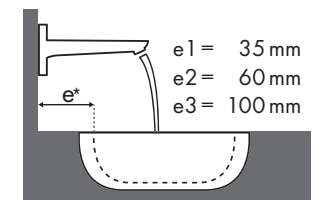

Welke Hansgrohe kraan past bij welke wastafel?

Laufen

My Life					
		470 x 380	750 x 480	750 x 530	650 x 440
		● #815942/104	● #811946/104	● #810946/104	● #818944/104
Focus 70	#31730000	✓			
Focus 100	#31607000 #31621000	✓	✓	✓	✓
Focus 190	#31608000	✓	✓	✓	✓
Focus 240	#31609000			✓	✓

Legenda