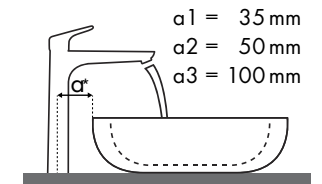

Welke Hansgrohe kraan past bij welke wastafel?

Roca

		Java 560 x 475	Selene 510 x 395	Meridian 850 x 460	Diverta 470 x 440	Diverta 750 x 440	Ibis 440 x 310	Victoria 560 x 460	Victoria 650 x 510	The Gap 600 x 470	The Gap 650 x 470
		●	⊗	●	●	●	○	●	●	●	●
		# 7327863000	# 7322307000	# 32724D0000	# 73271110	# 3271100000	# 3208410010	# 3253930000	# 3253910000	# 3274740000	# 3274730000
Focus	Focus 70	# 31730000 # 31132000 # 31130000	✓					✓	✓		
		# 31733000 # 31604000	✓					✓	✓		
Focus 100	Focus 100	# 31607000 # 31621000	✓	✓^{a2}	✓	✓	✓	✓	✓	✓	✓
		# 31517000	✓	✓^{a2}	✓	✓	✓	✓	✓	✓	✓
Focus 190	Focus 190	# 31608000	✓	✓^{a2}	✓	✓		✓	✓	✓	✓
		# 31518000	✓	✓^{a2}	✓	✓		✓	✓	✓	✓
Focus 240	Focus 240	# 31609000	✓	✓^{a2}	✓			✓	✓	✓	✓
		# 31519000	✓	✓^{a2}	✓			✓	✓	✓	✓

Legenda