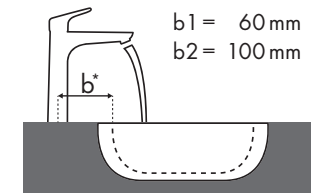

Welke Hansgrohe kraan past bij welke wastafel?

Duravit

2nd Floor							
		400 x 300	525 x 350	600 x 430	800 x 500	1200 x 505	580 x 415
		●	⊗	●	●	●	⊗
		# 079040..00	# 031653..00	# 049160..00 # 049160..27	# 049180..00 # 049180..27	# 049112..00 # 049112..27	# 031758..00 # 031758..29
Focus 100	# 31607000 # 31621000		✓b1	✓	✓	✓	
	# 31517000	✓	✓b1	✓	✓	✓	
Focus 190	# 31608000		✓b1	✓	✓	✓	
	# 31518000		✓b1	✓	✓	✓	✓a1

Legenda