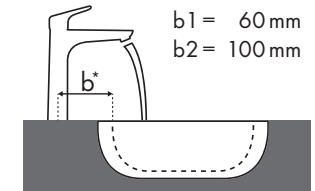

Villeroy & Boch

| Subway 2.0 | | | | | | |
|--------------|--------------------------|----------------|----------------|----------------|----------------|----------------|
| | | 450 x 370 | 500 x 400 | 600 x 470 | 650 x 490 | 630 x 355 |
| | | ● # 7315 45 XX | ● # 7315 50 XX | ● # 7113 60 XX | ● # 7113 61 XX | ● # 7114 65 XX |
| Focus | | | | | | |
| Focus 70 | | | | | | |
| | # 31730000 | ✓ | ✓ | | | |
| | # 31733000 # 31130000 | ✓ | ✓ | | | |
| Focus 100 | | | | | | |
| | # 31607000 # 31621000 | ✓ | ✓ | ✓ | ✓ | |
| | # 31517000 | ✓ | ✓ | ✓ | ✓ | ✓ |
| Focus 190 | | | | | | |
| | # 31608000 | | | ✓ | ✓ | |
| | # 31518000 | | | ✓ | ✓ | ✓ |
| Focus 240 | | | | | | |
| | # 31609000 | | | ✓ | | |
| | # 31519000 | | | ✓ | ✓ | |

Legenda

a1 = 35 mm
a2 = 50 mm
a3 = 100 mm

b1 = 60 mm
b2 = 100 mm

c1 = 150 mm
c2 = 220 mm

d1 = 35 mm
d2 = 60 mm
d3 = 100 mm

e1 = 35 mm
e2 = 60 mm
e3 = 100 mm

Quale miscelatore per quale lavabo?

Villeroy & Boch