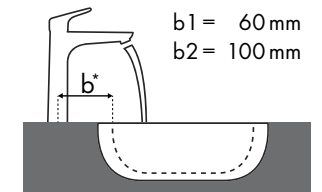

Legenda

✓ = Combinazione consigliata | ● = Foro passante | ○ = Foro predisposto | ⊗ = Nessun foro