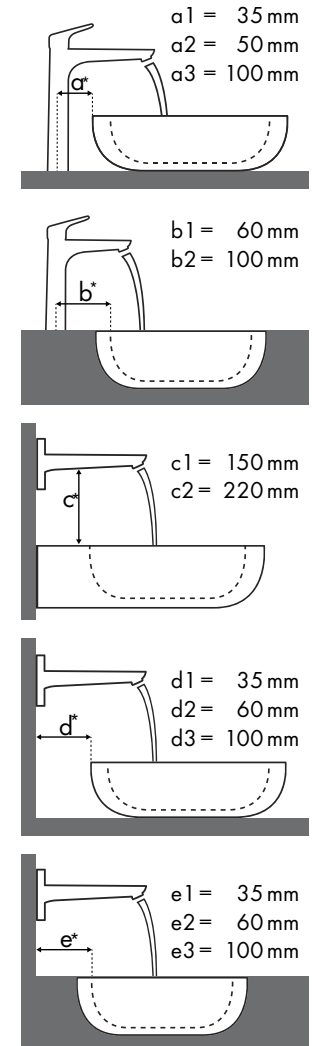

Quale miscelatore per quale lavabo?

Burgbad

		Bel				
		610x355	1210x487	1610x487	710x405	910x405
Focus		● # MWALU061 # MWALU081 # MWALU081	● # MWAV121	● # MWAV161	● # MWAW071	● # MWAW091
Focus 100 	# 31607000 # 31621000	✓			✓	✓
Focus 190 	# 31608000		✓	✓	✓	✓
Focus 240 	# 31609000		✓	✓	✓	✓

Burgbad

		Cala			
		605x550	905x550	1205x550	1505x550
Focus		● # WTU060M	● # WTU099M # WTU096A	● # WTU120M # WTU122M # WTU123A	● # WTU150M
Focus 70 	# 31730000	✓			✓
Focus 100 	# 31607000 # 31621000	✓	✓	✓	✓
Focus 190 	# 31608000	✓	✓	✓	✓
Focus 240 	# 31609000	✓	✓	✓	✓

Legenda