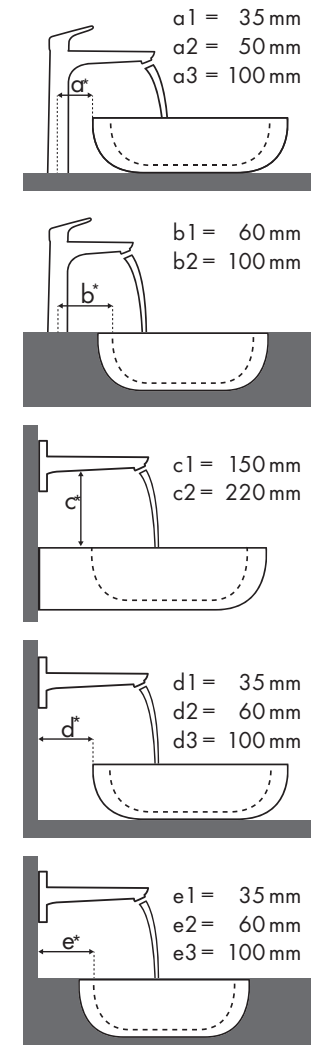

Quale miscelatore per quale lavabo?

Keramag

Focus		Xeno					
		400 x 230	600 x 475	600 x 475	1200 x 475	1200 x 475	1200 x 475
		●	●	●	●	●	●
		#126240	#126245	#126260	#126560	#126220	#126225
	#31517000	✓	✓	✓	✓	✓	✓
	#31518000		✓	✓	✓	✓	✓
	#31519000		✓	✓	✓	✓	✓

Keramag

Focus		My Day					
		400 x 280	650 x 480	800 x 480	1000 x 480	600 x 400	
		●	●	●	●	●	●
		#125540	#125440	#125465	#125480	#125400	#245460
	#31607000	✓	✓	✓	✓	✓	
	#31621000						
	#31517000	✓	✓	✓	✓	✓	
	#31608000			✓	✓	✓	✓a2
	#31518000			✓	✓	✓	✓a2

Legenda