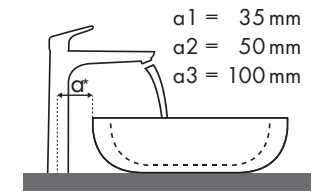

Quale miscelatore per quale lavabo?

Duravit

2nd Floor							
		400 x 300	525 x 350	600 x 430	800 x 500	1200 x 505	580 x 415
		●	⊗	●	●	●	⊗
		# 079040..00	# 031653..00	# 049160..00 # 049160..27	# 049180..00 # 049180..27	# 049112..00 # 049112..27	# 031758..00 # 031758..29
Focus 100	# 31607000 # 31621000		✓b1	✓	✓	✓	
	# 31517000	✓	✓b1	✓	✓	✓	
Focus 190	# 31608000		✓b1	✓	✓	✓	
	# 31518000		✓b1	✓	✓	✓	✓a1

Legenda