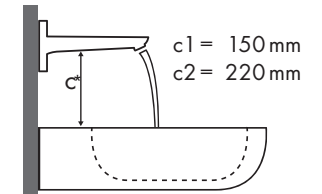

Quale miscelatore per quale lavabo?

Duravit

2nd Floor							
		400 x 300	525 x 350	600 x 430	800 x 500	1200 x 505	580 x 415
		●	⊗	●	●	●	⊗
		# 079040..00	# 031653..00	# 049160..00 # 049160..27	# 049180..00 # 049180..27	# 049112..00 # 049112..27	# 031758..00 # 031758..29
Focus 100	# 31607000 # 31621000		✓b1	✓	✓	✓	
	# 31517000	✓	✓b1	✓	✓	✓	
Focus 190	# 31608000		✓b1	✓	✓	✓	
	# 31518000		✓b1	✓	✓	✓	✓a1

Legenda