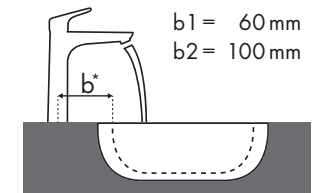

Quale miscelatore per quale lavabo?

Keramag

Renova Nr. 1 Plan															
		600 x 480		650 x 480		750 x 480	600 x 480		650 x 480	850 x 480	1000 x 480	850 x 480		1000 x 480	
		● # 222260	● # 222262	● # 222265	● # 222267	● # 122175 # 122180	● # 225160	● # 225165	● # 125185	● # 125100	● # 122185	● # 122187	● # 122100	● # 122102	
Focus 100 	# 31607000	✓		✓		✓	✓	✓	✓	✓		✓			
	# 31621000	✓		✓		✓	✓	✓	✓	✓		✓			
	# 31517000	✓	✓	✓	✓	✓	✓	✓	✓	✓	✓	✓	✓		
Focus 190 	# 31608000	✓		✓		✓	✓	✓	✓	✓		✓			
	# 31518000	✓	✓	✓	✓	✓	✓	✓	✓	✓	✓	✓	✓		
Focus 240 	# 31609000	✓		✓		✓	✓	✓	✓	✓		✓			
	# 31519000	✓	✓	✓	✓	✓	✓	✓	✓	✓	✓	✓	✓		

Legenda