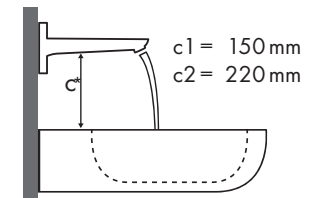

Quale miscelatore per quale lavabo?

Duravit

Starck 3							
		500 x 260	490 x 365	650 x 485	700 x 490	850 x 485	1050 x 485
		○	● ●	●	●	●	●
Focus		# 075150.00	# 030249.00 # 030256.00	# 030065.00	# 030470.00	# 030480.00	# 030410.00
Focus 70 	# 31730000	✓	✓	✓			
	# 31733000	✓	✓	✓			
	# 31130000	✓	✓	✓			
Focus 100 	# 31607000	✓	✓	✓	✓	✓	✓
	# 31621000	✓	✓	✓	✓	✓	✓
	# 31517000	✓	✓	✓	✓	✓	✓
Focus 190 	# 31608000		✓	✓	✓	✓	✓
	# 31518000		✓	✓	✓	✓	✓
Focus 240 	# 31609000		✓	✓			
	# 31519000		✓	✓			

Legenda