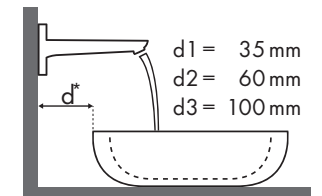

Quale miscelatore per quale lavabo?

Keramag

Renova Nr. 1 Plan															
		600 x 480		650 x 480		750 x 480	600 x 480		650 x 480	850 x 480	1000 x 480	850 x 480		1000 x 480	
		● # 222260	● # 222262	● # 222265	● # 222267	● # 122175 # 122180	● # 225160	● # 225165	● # 125185	● # 125100	● # 122185	● # 122187	● # 122100	● # 122102	
Focus 100 	# 31607000	✓		✓		✓	✓	✓	✓	✓		✓			
	# 31621000	✓		✓		✓	✓	✓	✓	✓		✓			
	# 31517000	✓	✓	✓	✓	✓	✓	✓	✓	✓	✓	✓	✓		
Focus 190 	# 31608000	✓		✓		✓	✓	✓	✓	✓		✓			
	# 31518000	✓	✓	✓	✓	✓	✓	✓	✓	✓	✓	✓	✓		
Focus 240 	# 31609000	✓		✓		✓	✓	✓	✓	✓		✓			
	# 31519000	✓	✓	✓	✓	✓	✓	✓	✓	✓	✓	✓	✓		

Legenda