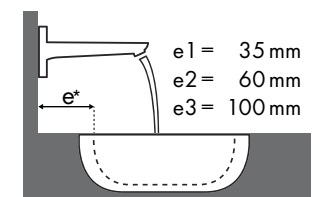

Legenda

✓ = Combinazione consigliata | ● = Foro passante | ○ = Foro predisposto | ⊗ = Nessun foro