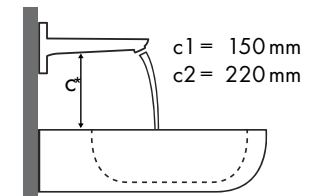

Legenda

✓ = Combinazione consigliata | ● = Foro passante | ○ = Foro predisposto | ⊗ = Nessun foro