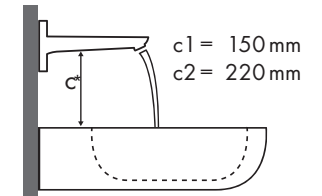

Quale miscelatore per quale lavabo?

Laufen

My Life					
		470 x 380	750 x 480	750 x 530	650 x 440
		● #815942/104	● #811946/104	● #810946/104	● #818944/104
Focus					
Focus 70					
	# 31730000	✓			
Focus 100					
	# 31607000 # 31621000	✓	✓	✓	✓
Focus 190					
	# 31608000	✓	✓	✓	✓
Focus 240					
	# 31609000			✓	✓

Legenda