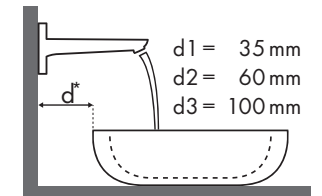

Quale miscelatore per quale lavabo?

Laufen

My Life					
		470 x 380	750 x 480	750 x 530	650 x 440
		● #815942/104	● #811946/104	● #810946/104	● #818944/104
Focus					
Focus 70					
	# 31730000	✓			
Focus 100					
	# 31607000 # 31621000	✓	✓	✓	✓
Focus 190					
	# 31608000	✓	✓	✓	✓
Focus 240					
	# 31609000			✓	✓

Legenda