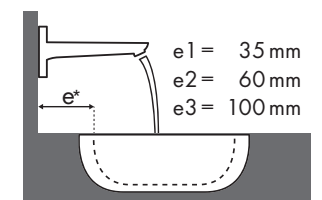

Quale miscelatore per quale lavabo?

Duravit

Starck 3							
		500 x 260	490 x 365	650 x 485	700 x 490	850 x 485	1050 x 485
		○	● ●	●	●	●	●
Focus		# 075150.00	# 030249.00 # 030256.00	# 030065.00	# 030470.00	# 030480.00	# 030410.00
Focus 70 	# 31730000	✓	✓	✓			
	# 31733000	✓	✓	✓			
	# 31130000	✓	✓	✓			
Focus 100 	# 31607000	✓	✓	✓	✓	✓	✓
	# 31621000	✓	✓	✓	✓	✓	✓
	# 31517000	✓	✓	✓	✓	✓	✓
Focus 190 	# 31608000		✓	✓	✓	✓	✓
	# 31518000		✓	✓	✓	✓	✓
Focus 240 	# 31609000		✓	✓			
	# 31519000		✓	✓			

Legenda