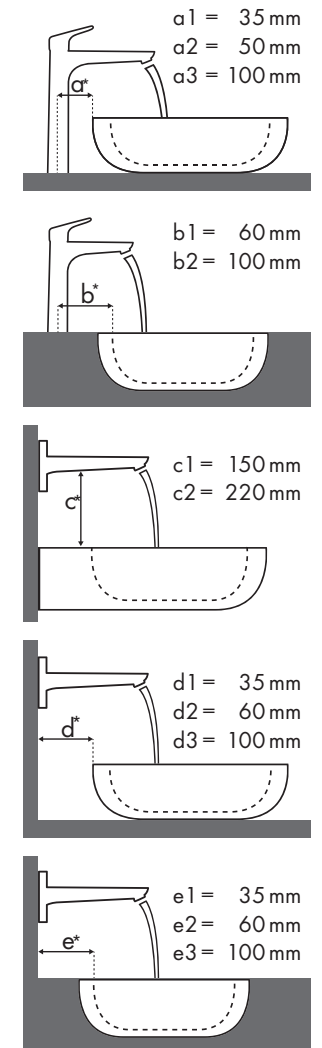

Quale miscelatore per quale lavabo?

Duravit

New Darling							
		470 x 345	600 x 520	650 x 540	470 x 470	830 x 545	1030 x 545
		● # 073147.00	● # 262160.00	● # 262165.00	● # 049747.00	● # 049983.00	● # 049910.00
Focus 70							
	# 31730000	✓					
	# 31733000	✓					
	# 31130000	✓					
Focus 100							
	# 31607000		✓	✓	✓	✓	✓
	# 31621000		✓	✓	✓	✓	✓
	# 31517000		✓	✓	✓	✓	✓
Focus 190							
	# 31608000		✓	✓	✓	✓	✓
	# 31518000		✓	✓	✓	✓	✓
Focus 240							
	# 31609000		✓	✓	✓	✓	✓
	# 31519000		✓	✓	✓	✓	✓

Legenda