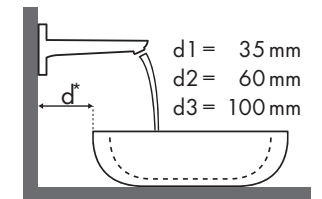

Quale miscelatore per quale lavabo?

Duravit

Starck 3							
		500 x 260	490 x 365	650 x 485	700 x 490	850 x 485	1050 x 485
		○	● ●	●	●	●	●
Focus		# 075150.00	# 030249.00 # 030256.00	# 030065.00	# 030470.00	# 030480.00	# 030410.00
Focus 70 	# 31730000	✓	✓	✓			
	# 31733000	✓	✓	✓			
	# 31130000	✓	✓	✓			
Focus 100 	# 31607000	✓	✓	✓	✓	✓	✓
	# 31621000	✓	✓	✓	✓	✓	✓
	# 31517000	✓	✓	✓	✓	✓	✓
Focus 190 	# 31608000		✓	✓	✓	✓	✓
	# 31518000		✓	✓	✓	✓	✓
Focus 240 	# 31609000		✓	✓			
	# 31519000		✓	✓			

Legenda