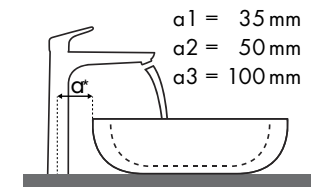

Legenda

✓ = Combinazione consigliata | ● = Foro passante | ○ = Foro predisposto | ⊗ = Nessun foro