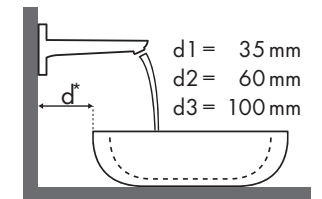

Legenda

Quale miscelatore per quale lavabo?

Villeroy & Boch

| Memento | |  | |  | |  | | | | | |
|--|------------|---|--------------|---|--------------|---|--------------|--------------|--------------|--------------|--------------|
| | | 500 x 420 | | 600 x 420 | | 600 x 420 | | 800 x 470 | | | |
| | | ● | ● | ● | ● | ● | ● | ● | ● | | |
| Focus | | # 5133 50 XX | # 5133 51 XX | # 5133 5G XX | # 5133 60 XX | # 5133 61 XX | # 5133 6G XX | # 5135 60 XX | # 5135 61 XX | # 5133 85 XX | # 5133 81 XX |
|  | # 31607000 | ✓ | | | ✓ | | | ✓ | | ✓ | |
| | # 31621000 | | | | | | | | | | |
| | # 31517000 | ✓ | ✓ | ✓ | ✓ | ✓ | ✓ | ✓ | ✓ | ✓ | ✓ |
|  | # 31608000 | ✓ | | | ✓ | | | ✓ | | ✓ | |
| | # 31518000 | ✓ | ✓ | ✓ | ✓ | ✓ | ✓ | ✓ | ✓ | ✓ | ✓ |

Legenda

Quale miscelatore per quale lavabo?

Villeroy & Boch

| Sentique | | | | | |
|--------------|--------------------------|----------------|----------------|----------------|----------------|
| | | 450 x 360 | 650 x 500 | 555 x 450 | |
| | | ● # 5322 45 XX | ● # 5322 46 XX | ● # 5143 65 XX | ● # 5143 66 XX |
| Focus | | | | | |
| Focus 70 | | | | | |
| | # 31730000 | ✓ | | | |
| | # 31733000 # 31130000 | ✓ | ✓ | | |
| Focus 100 | | | | | |
| | # 31607000 # 31621000 | ✓ | ✓ | | ✓ |
| | # 31517000 | ✓ | ✓ | ✓ | ✓ |
| Focus 190 | | | | | |
| | # 31608000 | | ✓ | | ✓ |
| | # 31518000 | | ✓ | ✓ | ✓ |
| Focus 240 | | | | | |
| | # 31609000 | | | | ✓ |
| | # 31519000 | | | | ✓ |