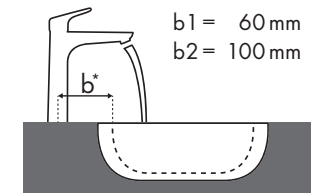

Quale miscelatore per quale lavabo?

Duravit

2nd Floor							
		400 x 300	525 x 350	600 x 430	800 x 500	1200 x 505	580 x 415
		●	⊗	●	●	●	⊗
		# 079040..00	# 031653..00	# 049160..00 # 049160..27	# 049180..00 # 049180..27	# 049112..00 # 049112..27	# 031758..00 # 031758..29
Focus 100	# 31607000 # 31621000		✓b1	✓	✓	✓	
	# 31517000	✓	✓b1	✓	✓	✓	
Focus 190	# 31608000		✓b1	✓	✓	✓	
	# 31518000		✓b1	✓	✓	✓	✓a1

Legenda