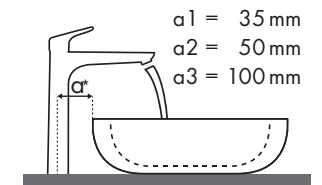

Quale miscelatore per quale lavabo?

Laufen

My Life					
		470 x 380	750 x 480	750 x 530	650 x 440
		● #815942/104	● #811946/104	● #810946/104	● #818944/104
Focus					
Focus 70					
	# 31730000	✓			
Focus 100					
	# 31607000 # 31621000	✓	✓	✓	✓
Focus 190					
	# 31608000	✓	✓	✓	✓
Focus 240					
	# 31609000			✓	✓

Legenda