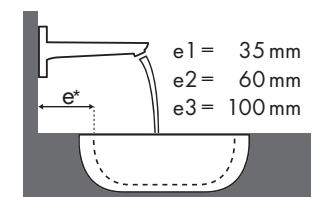

Quale miscelatore per quale lavabo?

Keramag

Renova Nr. 1 Plan															
		600 x 480		650 x 480		750 x 480	600 x 480		650 x 480	850 x 480	1000 x 480	850 x 480		1000 x 480	
		● # 222260	● # 222262	● # 222265	● # 222267	● # 122175 # 122180	● # 225160	● # 225165	● # 125185	● # 125100	● # 122185	● # 122187	● # 122100	● # 122102	
Focus 100 	# 31607000	✓		✓		✓	✓	✓	✓	✓		✓			
	# 31621000	✓		✓		✓	✓	✓	✓	✓		✓			
	# 31517000	✓	✓	✓	✓	✓	✓	✓	✓	✓	✓	✓	✓		
Focus 190 	# 31608000	✓		✓		✓	✓	✓	✓	✓		✓			
	# 31518000	✓	✓	✓	✓	✓	✓	✓	✓	✓	✓	✓	✓		
Focus 240 	# 31609000	✓		✓		✓	✓	✓	✓	✓		✓			
	# 31519000	✓	✓	✓	✓	✓	✓	✓	✓	✓	✓	✓	✓		

Legenda