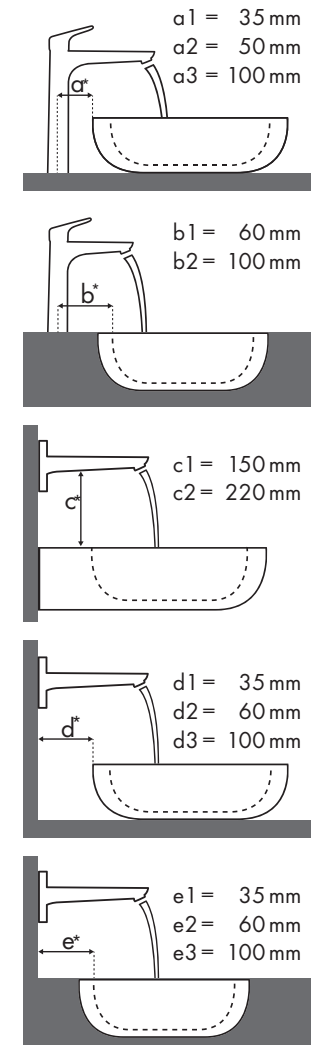

Burgbad

| Max 1 | |  |  |
|-----------|---|---|---|
| | | 710 x 385 | 906 x 506 |
| | | ⊗ | ● |
| | | #KBAF070 #SELT070 | #KBAC091 #SELR091 #KBAD091 #SELS091 |
| Focus | | | |
| Focus 100 |  #31607000 #31621000 | | ✓ |
| Focus 190 |  #31608000 | ✓ ^{a2} | ✓ |
| Focus 240 |  #31609000 | | ✓ |

Legenda

✓ = Combinazione consigliata | ● = Foro passante | ○ = Foro predisposto | ⊗ = Nessun foro

Quale miscelatore per quale lavabo?

Ideal Standard

| Moments | |  |  |  |
|--|--|---|---|---|
| | | 500 x 375 | 650 x 515 | 900 x 515 |
| | | ● | ● | ● |
| | | # K0718 xx | # K0717 xx | # K0715 xx |
| Focus | | | | |
| Focus 70  | # 31730000 # 31132000 # 31130000 | ✓ | | |
| Focus 100  | # 31607000 # 31621000 | ✓ | ✓ | ✓ |
| Focus 190  | # 31608000 | | ✓ | ✓ |
| Focus 240  | # 31609000 | | ✓ | ✓ |