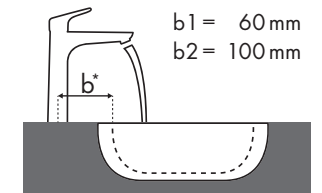

Quale miscelatore per quale lavabo?

Duravit

Starck 3							
		500 x 260	490 x 365	650 x 485	700 x 490	850 x 485	1050 x 485
		○	● ●	●	●	●	●
Focus		# 075150.00	# 030249.00 # 030256.00	# 030065.00	# 030470.00	# 030480.00	# 030410.00
Focus 70 	# 31730000	✓	✓	✓			
	# 31733000	✓	✓	✓			
	# 31130000	✓	✓	✓			
Focus 100 	# 31607000	✓	✓	✓	✓	✓	✓
	# 31621000	✓	✓	✓	✓	✓	✓
	# 31517000	✓	✓	✓	✓	✓	✓
Focus 190 	# 31608000		✓	✓	✓	✓	✓
	# 31518000		✓	✓	✓	✓	✓
Focus 240 	# 31609000		✓	✓			
	# 31519000		✓	✓			

Legenda