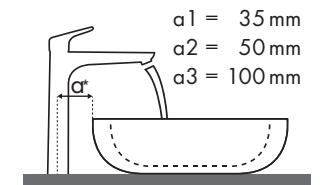

Quale miscelatore per quale lavabo?

Duravit

Starck 3							
		500 x 260	490 x 365	650 x 485	700 x 490	850 x 485	1050 x 485
		○	● ●	●	●	●	●
Focus		# 075150.00	# 030249.00 # 030256.00	# 030065.00	# 030470.00	# 030480.00	# 030410.00
Focus 70 	# 31730000	✓	✓	✓			
	# 31733000	✓	✓	✓			
	# 31130000	✓	✓	✓			
Focus 100 	# 31607000	✓	✓	✓	✓	✓	✓
	# 31621000	✓	✓	✓	✓	✓	✓
	# 31517000	✓	✓	✓	✓	✓	✓
Focus 190 	# 31608000		✓	✓	✓	✓	✓
	# 31518000		✓	✓	✓	✓	✓
Focus 240 	# 31609000		✓	✓			
	# 31519000		✓	✓			

Legenda