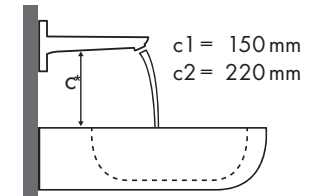

Quale miscelatore per quale lavabo?

Keramag

Renova Nr. 1 Plan															
		600 x 480		650 x 480		750 x 480	600 x 480		650 x 480	850 x 480	1000 x 480	850 x 480		1000 x 480	
		● # 222260	● # 222262	● # 222265	● # 222267	● # 122175 # 122180	● # 225160	● # 225165	● # 125185	● # 125100	● # 122185	● # 122187	● # 122100	● # 122102	
Focus 100 	# 31607000	✓		✓		✓	✓	✓	✓	✓		✓			
	# 31621000	✓		✓		✓	✓	✓	✓	✓		✓			
	# 31517000	✓	✓	✓	✓	✓	✓	✓	✓	✓	✓	✓	✓		
Focus 190 	# 31608000	✓		✓		✓	✓	✓	✓	✓		✓			
	# 31518000	✓	✓	✓	✓	✓	✓	✓	✓	✓	✓	✓	✓		
Focus 240 	# 31609000	✓		✓		✓	✓	✓	✓	✓		✓			
	# 31519000	✓	✓	✓	✓	✓	✓	✓	✓	✓	✓	✓	✓		

Legenda