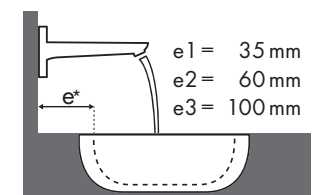

Quale miscelatore per quale lavabo?

Duravit

2nd Floor							
		400 x 300	525 x 350	600 x 430	800 x 500	1200 x 505	580 x 415
		●	⊗	●	●	●	⊗
		# 079040..00	# 031653..00	# 049160..00 # 049160..27	# 049180..00 # 049180..27	# 049112..00 # 049112..27	# 031758..00 # 031758..29
Focus 100	# 31607000 # 31621000		✓b1	✓	✓	✓	
	# 31517000	✓	✓b1	✓	✓	✓	
Focus 190	# 31608000		✓b1	✓	✓	✓	
	# 31518000		✓b1	✓	✓	✓	✓a1

Legenda