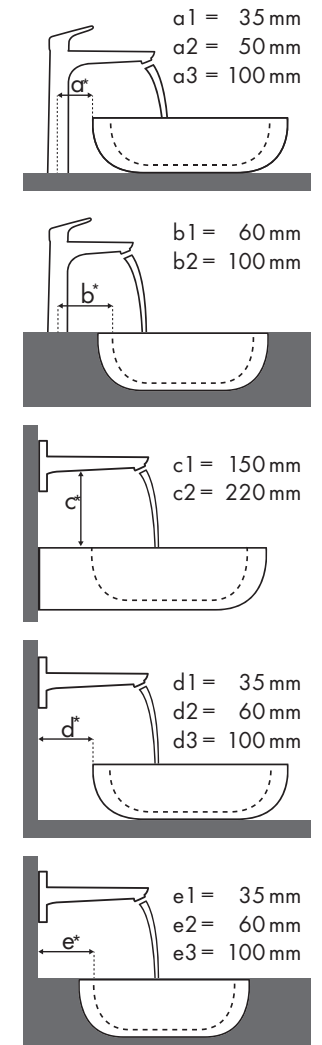

Quale miscelatore per quale lavabo?

Ideal Standard

Moments				
		500 x 375	650 x 515	900 x 515
		●	●	●
		# K0718 xx	# K0717 xx	# K0715 xx
Focus				
Focus 70 	# 31730000 # 31132000 # 31130000	✓		
Focus 100 	# 31607000 # 31621000	✓	✓	✓
Focus 190 	# 31608000		✓	✓
Focus 240 	# 31609000		✓	✓

Ideal Standard

SimplyU						
		500 x 500	500 x 650	550 x 350		
		●	○	●	○	⊗
		# T0997 xx	# T0127 xx	# T0156 xx	# T0129 xx	# T0126 xx
Focus						
Focus 70 	# 31730000	✓	✓	✓	✓	
Focus 100 	# 31607000 # 31621000	✓	✓	✓	✓	
Focus 190 	# 31608000	✓	✓	✓	✓	✓^{a2}

Legenda