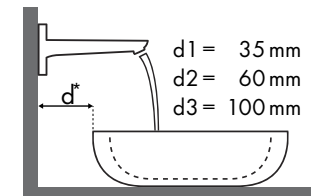

Legenda

✓ = Combinazione consigliata | ● = Foro passante | ○ = Foro predisposto | ⊗ = Nessun foro