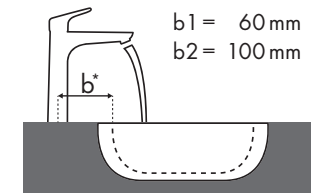

Quale miscelatore per quale lavabo?

Laufen

My Life					
		470 x 380	750 x 480	750 x 530	650 x 440
		● #815942/104	● #811946/104	● #810946/104	● #818944/104
Focus					
Focus 70					
	# 31730000	✓			
Focus 100					
	# 31607000 # 31621000	✓	✓	✓	✓
Focus 190					
	# 31608000	✓	✓	✓	✓
Focus 240					
	# 31609000			✓	✓

Legenda