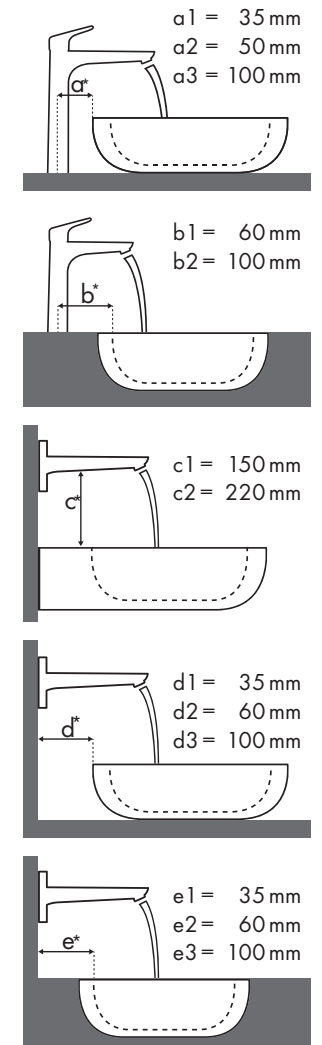

Quale miscelatore per quale lavabo?

Keramag

		iCon				
		500 x 485	600 x 485	750 x 485	900 x 485	
		● # 124050 # 124150	● # 124060	● # 124075	● # 124090 # 124190 # 124195	
Focus						
	Focus 100	# 31607000 # 31621000	✓	✓	✓	✓
		# 31517000	✓	✓	✓	✓
	Focus 190	# 31608000		✓	✓	✓
		# 31518000		✓	✓	✓
	Focus 240	# 31609000		✓	✓	✓
		# 31519000		✓	✓	✓

Keramag

		Silk				
		400 x 295	600 x 470	570 x 427	1000 x 470	
		● # 121640	● # 121660	● # 121650 # 121655	● # 121600	
Focus						
	Focus 70	# 31733000 # 31130000	✓		✓	
	Focus 100	# 31607000 # 31621000				✓
		# 31517000	✓	✓	✓	✓
	Focus 190	# 31608000				✓
		# 31518000		✓	✓	✓
	Focus 240	# 31609000				✓
		# 31519000				✓

Legenda