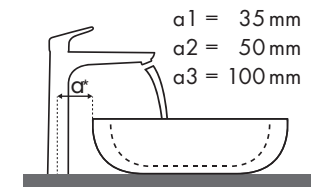

Quale miscelatore per quale lavabo?

Keramag

Renova Nr. 1 Plan															
		600 x 480		650 x 480		750 x 480	600 x 480		650 x 480	850 x 480	1000 x 480	850 x 480		1000 x 480	
		● # 222260	● # 222262	● # 222265	● # 222267	● # 122175 # 122180	● # 225160	● # 225165	● # 125185	● # 125100	● # 122185	● # 122187	● # 122100	● # 122102	
Focus 100 	# 31607000	✓		✓		✓	✓	✓	✓	✓		✓			
	# 31621000	✓		✓		✓	✓	✓	✓	✓		✓			
	# 31517000	✓	✓	✓	✓	✓	✓	✓	✓	✓	✓	✓	✓		
Focus 190 	# 31608000	✓		✓		✓	✓	✓	✓	✓		✓			
	# 31518000	✓	✓	✓	✓	✓	✓	✓	✓	✓	✓	✓	✓		
Focus 240 	# 31609000	✓		✓		✓	✓	✓	✓	✓		✓			
	# 31519000	✓	✓	✓	✓	✓	✓	✓	✓	✓	✓	✓	✓		

Legenda