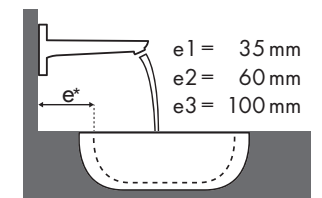

Quale miscelatore per quale lavabo?

Laufen

My Life					
		470 x 380	750 x 480	750 x 530	650 x 440
		● #815942/104	● #811946/104	● #810946/104	● #818944/104
Focus					
Focus 70					
	# 31730000	✓			
Focus 100					
	# 31607000 # 31621000	✓	✓	✓	✓
Focus 190					
	# 31608000	✓	✓	✓	✓
Focus 240					
	# 31609000			✓	✓

Legenda