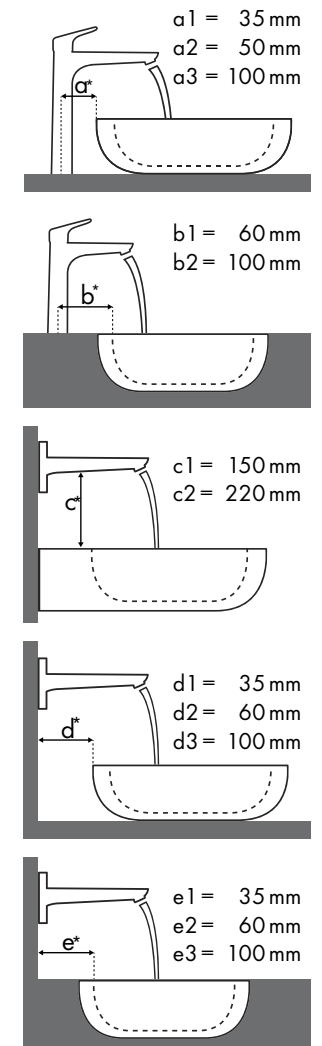

Legenda

Quale miscelatore per quale lavabo?

Burgbad

| Crono 1.0 | |  |  |  |  |
|-----------|---|---|---|---|---|
| | | 810 x 500 | 1210 x 500 | 1610 x 500 | 2010 x 500 |
| | | ● | ● | ● | ● |
| | | #MES8065 | #MES1265 #MES1266 | #MES1665 | #MDS2065 |
| Focus | | | | | |
| Focus 100 |  #31607000 #31621000 | ✓ | ✓ | ✓ | ✓ |
| Focus 190 |  #31608000 | ✓ | ✓ | ✓ | ✓ |
| Focus 240 |  #31609000 | ✓ | ✓ | ✓ | ✓ |

Burgbad

| Max 1 | |  |  |
|-----------|---|---|---|
| | | 710 x 385 | 906 x 506 |
| | | ⊗ | ● |
| | | #KBAF070 #SELT070 | #KBAC091 #SELR091 #KBAD091 #SELS091 |
| Focus | | | |
| Focus 100 |  #31607000 #31621000 | | ✓ |
| Focus 190 |  #31608000 | ✓ ^{a2} | ✓ |
| Focus 240 |  #31609000 | | ✓ |

Burgbad

| Sinea | |  |
|-----------|---|---|
| | | 1210 x 490 |
| | | ● |
| | | #WTU121E |
| Focus | | |
| Focus 70 |  #31730000 | ✓ |
| Focus 100 |  #31607000 #31621000 | ✓ |
| Focus 190 |  #31608000 | ✓ |

Legenda

Quale miscelatore per quale lavabo?

Duravit

| 2nd Floor | |  |  |  |  |  | |
|---|--------------------------|---|---|---|---|--|------------------------------|
| | | 400 x 300 | 525 x 350 | 600 x 430 | 800 x 500 | 1200 x 505 | 580 x 415 |
| | | ● | ⊗ | ● | ● | ● | ⊗ |
| | | # 079040..00 | # 031653..00 | # 049160..00 # 049160..27 | # 049180..00 # 049180..27 | # 049112..00 # 049112..27 | # 031758..00 # 031758..29 |
| Focus 100 | # 31607000 # 31621000 | | ✓b1 | ✓ | ✓ | ✓ | |
|  | # 31517000 | ✓ | ✓b1 | ✓ | ✓ | ✓ | |
| Focus 190 | # 31608000 | | ✓b1 | ✓ | ✓ | ✓ | |
|  | # 31518000 | | ✓b1 | ✓ | ✓ | ✓ | ✓a1 |