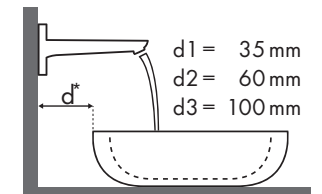

Quale miscelatore per quale lavabo?

Duravit

2nd Floor							
		400 x 300	525 x 350	600 x 430	800 x 500	1200 x 505	580 x 415
		●	⊗	●	●	●	⊗
		# 079040..00	# 031653..00	# 049160..00 # 049160..27	# 049180..00 # 049180..27	# 049112..00 # 049112..27	# 031758..00 # 031758..29
Focus 100	# 31607000 # 31621000		✓b1	✓	✓	✓	
	# 31517000	✓	✓b1	✓	✓	✓	
Focus 190	# 31608000		✓b1	✓	✓	✓	
	# 31518000		✓b1	✓	✓	✓	✓a1

Legenda