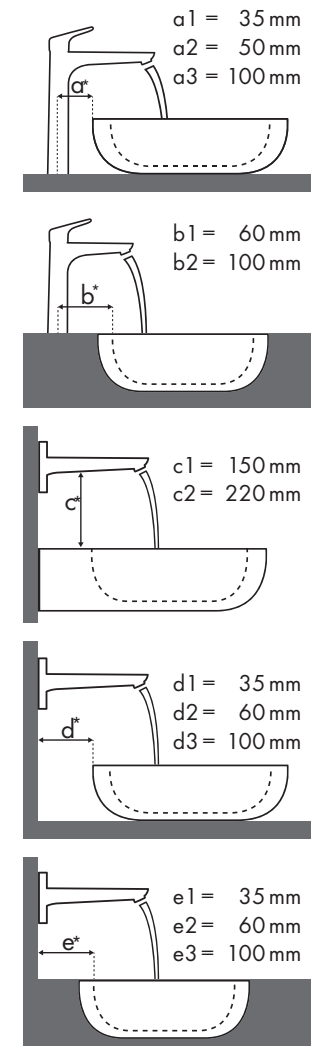

Legenda

Quale miscelatore per quale lavabo?

Laufen

| Pro | |  |  |  |  |  | | | | |
|---|---|---|---|---|---|---|------------------|------------------|------------------|------------------|
| | | 450 x 340 | | 525 x 400 | 625 x 400 | 600 x 380 | | 850 x 480 | 1050 x 480 | 600 x 400 |
| | | ● #811951/104 #811952/104 | ● #811951/156 | ⊗ #811961/109 #811961/155 | ⊗ #811969/109 #811969/155 | ● #812953/104 | ● #812953/156 | ● #813956/104 | ● #813958/104 | ⊗ #816952/112 |
| Focus 70  | # 31730000 | ✓ | | | | | | | | |
| | # 31733000 # 31130000 | ✓ | ✓ | | | | | | | |
| | Focus 100  | # 31607000 # 31621000 | ✓ | | ✓b1 | ✓b1 | ✓ | | ✓ | ✓ |
| | # 31517000 | ✓ | ✓ | ✓b1 | ✓b1 | ✓ | ✓ | ✓ | ✓ | |
| Focus 190  | # 31608000 | | | ✓b1 | ✓b1 | ✓ | | ✓ | ✓ | |
| | # 31518000 | | | ✓b1 | ✓b1 | ✓ | ✓ | ✓ | ✓ | ✓a2 |
| Focus 240  | # 31609000 | | | ✓b1 | ✓b1 | | | ✓ | ✓ | |
| | # 31519000 | | | ✓b1 | ✓b1 | | | ✓ | ✓ | |

Legenda

Quale miscelatore per quale lavabo?

Villeroy & Boch

| Memento | |  | |  | |  | | | | | |
|--|------------|---|--------------|---|--------------|---|--------------|--------------|--------------|--------------|--------------|
| | | 500 x 420 | | 600 x 420 | | 600 x 420 | | 800 x 470 | | | |
| | | ● | ● | ● | ● | ● | ● | ● | ● | | |
| Focus | | # 5133 50 XX | # 5133 51 XX | # 5133 5G XX | # 5133 60 XX | # 5133 61 XX | # 5133 6G XX | # 5135 60 XX | # 5135 61 XX | # 5133 85 XX | # 5133 81 XX |
|  | # 31607000 | ✓ | | | ✓ | | | ✓ | | ✓ | |
| | # 31621000 | | | | | | | | | | |
| | # 31517000 | ✓ | ✓ | ✓ | ✓ | ✓ | ✓ | ✓ | ✓ | ✓ | ✓ |
|  | # 31608000 | ✓ | | | ✓ | | | ✓ | | ✓ | |
| | # 31518000 | ✓ | ✓ | ✓ | ✓ | ✓ | ✓ | ✓ | ✓ | ✓ | ✓ |