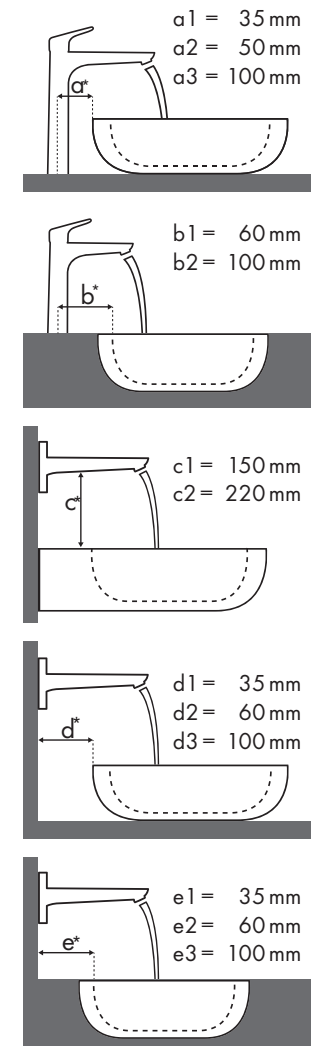

Welke Hansgrohe kraan past bij welke wastafel?

Keromag

Focus		Xeno					
		400 x 230		600 x 475		1200 x 475	
		●	●	●	●	●	●
		#126240	#126245	#126260	#126560	#126220	#126225
	#31517000	✓	✓	✓	✓	✓	✓
	#31518000			✓	✓	✓	✓
	#31519000			✓	✓	✓	✓

Keromag

Focus		My Day									
		400 x 280		650 x 480		800 x 480		1000 x 480		600 x 400	
		●	●	●	●	●	●	●	●	●	●
		#125540	#125440	#125465	#125480	#125400	#245460				
	#31607000 #31621000	✓	✓	✓	✓	✓	✓				
	#31517000	✓	✓	✓	✓	✓	✓				
	#31608000			✓	✓	✓	✓	✓a2			
	#31518000			✓	✓	✓	✓	✓a2			

Legenda