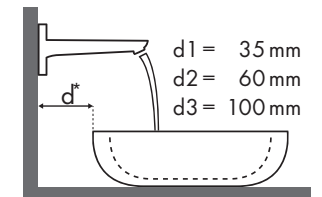

Welke Hansgrohe kraan past bij welke wastafel?

Duravit

2nd Floor							
		400 x 300	525 x 350	600 x 430	800 x 500	1200 x 505	580 x 415
		●	⊗	●	●	●	⊗
		# 079040..00	# 031653..00	# 049160..00 # 049160..27	# 049180..00 # 049180..27	# 049112..00 # 049112..27	# 031758..00 # 031758..29
Focus 100		# 31607000 # 31621000	✓b1	✓	✓	✓	
		# 31517000	✓	✓b1	✓	✓	
Focus 190		# 31608000	✓b1	✓	✓	✓	
		# 31518000	✓b1	✓	✓	✓	✓a1

Legenda