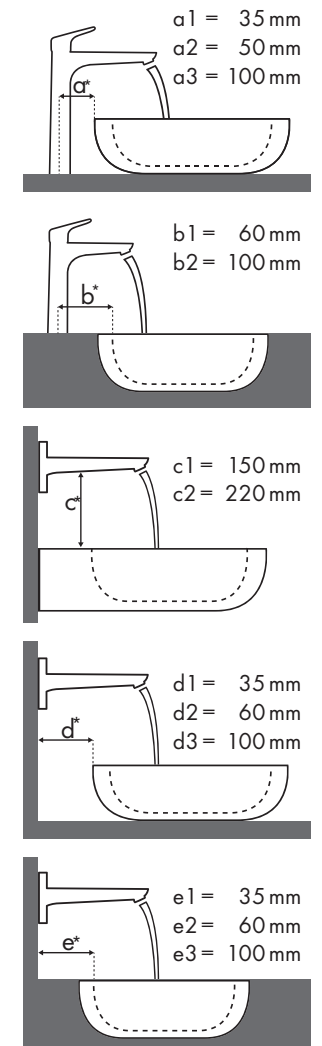

Welke Hansgrohe kraan past bij welke wastafel?

Burgbad

Bel						
		610 x 355	1210 x 487	1610 x 487	710 x 405	910 x 405
		● # MWALU061 # MWALU081 # MWALU081	● # MWAV121	● # MWAV161	● # MWAW071	● # MWAW091
Focus						
Focus 100 	# 31607000 # 31621000	✓			✓	✓
Focus 190 	# 31608000		✓	✓	✓	✓
Focus 240 	# 31609000		✓	✓	✓	✓

Burgbad

Cala					
		605 x 550	905 x 550	1205 x 550	1505 x 550
		● # WTU060M	● # WTU099M # WTU096A	● # WTU120M # WTU122M # WTU123A	● # WTU150M
Focus					
Focus 70 	# 31730000	✓			✓
Focus 100 	# 31607000 # 31621000	✓	✓	✓	✓
Focus 190 	# 31608000	✓	✓	✓	✓
Focus 240 	# 31609000	✓	✓	✓	✓

Legende