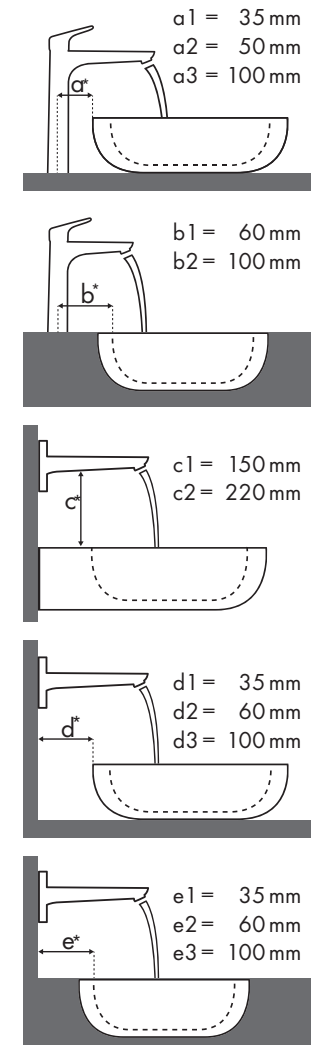

Welke Hansgrohe kraan past bij welke wastafel?

Keramag

		iCon			
		500 x 485	600 x 485	750 x 485	900 x 485
		● # 124050 # 124150	● # 124060	● # 124075	● # 124090 # 124190 # 124195
Focus					
	Focus 100	# 31607000 # 31621000	✓	✓	✓
		# 31517000	✓	✓	✓
	Focus 190	# 31608000		✓	✓
		# 31518000		✓	✓
	Focus 240	# 31609000		✓	✓
		# 31519000		✓	✓

Keramag

		Silk			
		400 x 295	600 x 470	570 x 427	1000 x 470
		● # 121640	● # 121660	● # 121650 # 121655	● # 121600
Focus					
	Focus 70	# 31733000 # 31130000	✓		✓
	Focus 100	# 31607000 # 31621000			✓
		# 31517000	✓	✓	✓
	Focus 190	# 31608000			✓
		# 31518000		✓	✓
	Focus 240	# 31609000			✓
		# 31519000			✓

Legenda