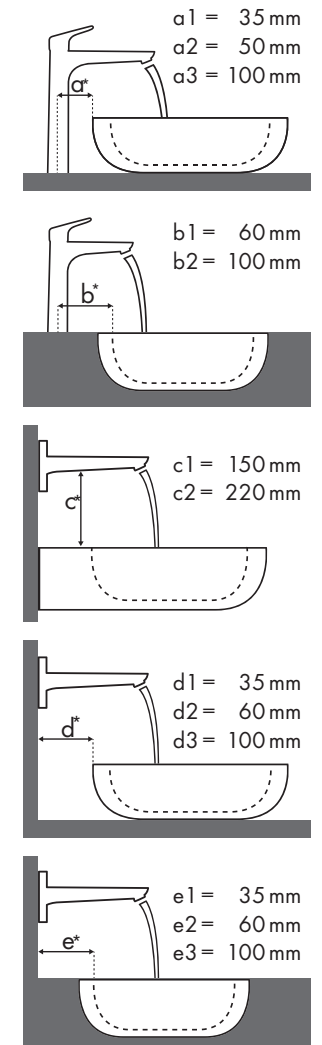

Welke Hansgrohe kraan past bij welke wastafel?

Laufen

Pro										
		450 x 340		525 x 400	625 x 400	600 x 380		850 x 480	1050 x 480	600 x 400
		● #811951/104 #811952/104	● #811951/156	⊗ #811961/109 #811961/155	⊗ #811969/109 #811969/155	● #812953/104	● #812953/156	● #813956/104	● #813958/104	⊗ #816952/112
Focus 70		# 31730000	✓							
		# 31733000 # 31130000	✓	✓						
Focus 100		# 31607000 # 31621000	✓		✓^{b1}	✓^{b1}	✓		✓	✓
		# 31517000	✓	✓	✓^{b1}	✓^{b1}	✓	✓	✓	✓
Focus 190		# 31608000			✓^{b1}	✓^{b1}	✓		✓	
		# 31518000			✓^{b1}	✓^{b1}	✓	✓	✓	✓^{a2}
Focus 240		# 31609000			✓^{b1}	✓^{b1}			✓	✓
		# 31519000			✓^{b1}	✓^{b1}			✓	✓

Legenda