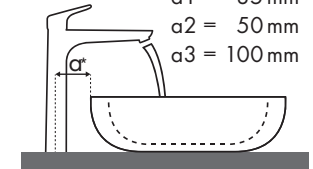

Legenda

a1 = 35 mm
a2 = 50 mm
a3 = 100 mm