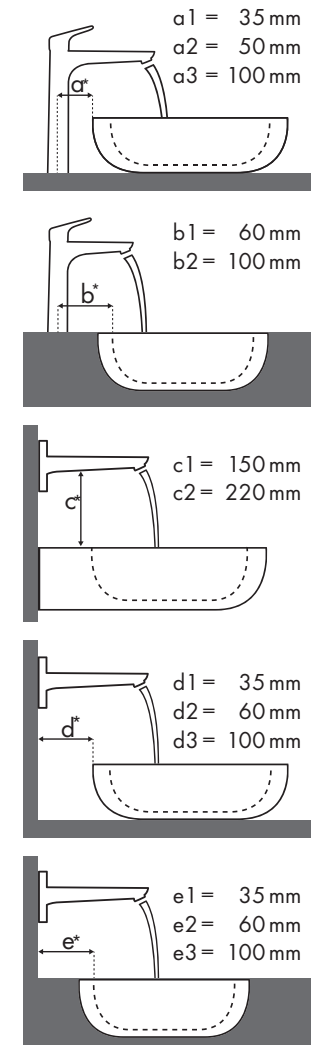

Welke Hansgrohe kraan past bij welke wastafel?

Ideal Standard

Moments				
		500 x 375	650 x 515	900 x 515
		●	●	●
Focus		# K0718 xx	# K0717 xx	# K0715 xx
Focus 70 	# 31730000 # 31132000 # 31130000	✓		
Focus 100 	# 31607000 # 31621000	✓	✓	✓
Focus 190 	# 31608000		✓	✓
Focus 240 	# 31609000		✓	✓

Ideal Standard

SimplyU						
		500 x 500	500 x 650	550 x 350		
		●	○	●	○	⊗
Focus		# T0997 xx	# T0127 xx	# T0156 xx	# T0129 xx	# T0126 xx
Focus 70 	# 31730000	✓	✓	✓	✓	
Focus 100 	# 31607000 # 31621000	✓	✓	✓	✓	
Focus 190 	# 31608000	✓	✓	✓	✓	✓^{a2}

Legenda