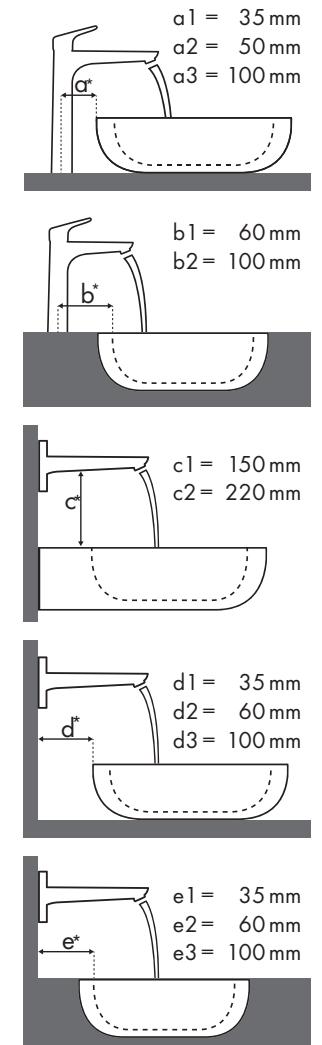

Welke Hansgrohe kraan past bij welke wastafel?

Burgbad

Crono 1.0					
		810 x 500	1210 x 500	1610 x 500	2010 x 500
		●	●	●	●
		# MES8065	# MES1265 # MES1266	# MES1665	# MDS2065
Focus					
Focus 100	 # 31607000 # 31621000	✓	✓	✓	✓
Focus 190	 # 31608000	✓	✓	✓	✓
Focus 240	 # 31609000	✓	✓	✓	✓

Burgbad

Max 1			
		710 x 385	906 x 506
		⊗	●
		# KBAF070 # SELT070	# KBAC091 # SELR091 # KBAD091 # SELS091
Focus			
Focus 100	 # 31607000 # 31621000		✓
Focus 190	 # 31608000	✓^{a2}	✓
Focus 240	 # 31609000		✓

Burgbad

Sinea		
		1210 x 490
		●
		# WTU121E
Focus		
Focus 70	 # 31730000	✓
Focus 100	 # 31607000 # 31621000	✓
Focus 190	 # 31608000	✓

Legende