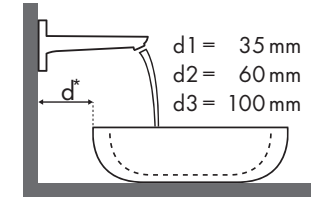

¿Qué grifería Hansgrohe va con cada lavabo?

Duravit

New Darling							
		470 x 345	600 x 520	650 x 540	470 x 470	830 x 545	1030 x 545
		● # 073147..00	● # 262160..00	● # 262165..00	● # 049747..00	● # 049983..00	● # 049910..00
Talis 80 	# 32040000	✓	✓	✓	✓	✓	✓
	# 32057000	✓	✓	✓	✓	✓	✓
Talis 80 	# 32041000	✓	✓	✓	✓	✓	✓
	# 32130000	✓	✓	✓	✓	✓	✓
Talis 80 	# 32053000		✓	✓	✓	✓	✓
Talis 150 	# 32052000		✓	✓	✓		
Talis S² 	# 32070000		✓	✓	✓	✓	✓
	# 32073000		✓	✓	✓	✓	✓
Talis 210 	# 32084000		✓	✓	✓	✓	✓
	# 32082000		✓	✓	✓	✓	✓
	# 32080000		✓	✓	✓	✓	✓

Legenda