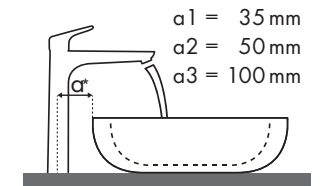

¿Qué grifería Hansgrohe va con cada lavabo?

Duravit

New Darling							
		470 x 345	600 x 520	650 x 540	470 x 470	830 x 545	1030 x 545
		● # 073147..00	● # 262160..00	● # 262165..00	● # 049747..00	● # 049983..00	● # 049910..00
Talis 80 	# 32040000	✓	✓	✓	✓	✓	✓
	# 32057000	✓	✓	✓	✓	✓	✓
Talis 80 	# 32041000	✓	✓	✓	✓	✓	✓
	# 32130000	✓	✓	✓	✓	✓	✓
Talis 80 	# 32053000		✓	✓	✓	✓	✓
Talis 150 	# 32052000		✓	✓	✓		
Talis S² 	# 32070000		✓	✓	✓	✓	✓
	# 32073000		✓	✓	✓	✓	✓
Talis 210 	# 32084000		✓	✓	✓	✓	✓
	# 32082000		✓	✓	✓	✓	✓
	# 32080000		✓	✓	✓	✓	✓

Legenda