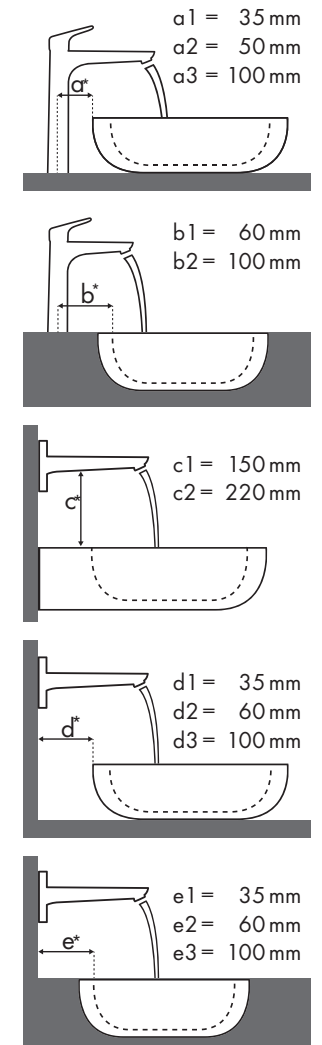

¿Qué grifería Hansgrohe va con cada lavabo?

Laufen

Pro																					
		450 x 340		525 x 400		625 x 400		600 x 380		850 x 480		1050 x 480		600 x 400							
		●	○	●	○	●	○	●	○	●	○	●	○	●	○	●	○				
Talis		#811951/104	#811952/104	#811951/156	#811951/109	#811952/109	#811951/142	#811961/109	#811961/155	#811969/109	#811969/155	#812953/104	#812953/156	#812953/109	#812953/142	#813956/104	#813956/109	#813958/104	#813958/109	#816952/112	
	#32040000 #32057000	✓								✓						✓		✓			
	#32041000 #32130000	✓	✓							✓	✓					✓		✓			
	#32053000									✓						✓		✓			
	#32052000							✓^{b1}	✓^{b1}							✓		✓			
	#32070000 #32073000							✓^{b1}	✓^{b1}	✓						✓		✓			
	#32084000 #32082000 #32080000							✓^{b1}	✓^{b1}	✓						✓		✓			
	#32055000							✓^{b1}	✓^{b1}							✓		✓			
	#31618000		✓^{c1}	✓^{c1}		✓^{c1}	✓^{e2}	✓^{c1}	✓^{e2}			✓^{c1}	✓^{c1}							✓^{c1}	✓^{d2}
	#31611000						✓^{c1}	✓^{e2}	✓^{c1}	✓^{e2}			✓^{c1}	✓^{c1}		✓^{c1}		✓^{c1}		✓^{c1}	✓^{d2}

✓ = Combinación recomendada | ● = Orificio perforado | ○ = Orificio preparado | ⊗ = Sin agujero

Leyenda