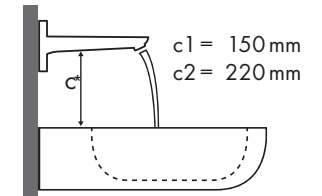

¿Qué grifería Hansgrohe va con cada lavabo?

Duravit

New Darling							
		470 x 345	600 x 520	650 x 540	470 x 470	830 x 545	1030 x 545
		● # 073147..00	● # 262160..00	● # 262165..00	● # 049747..00	● # 049983..00	● # 049910..00
Talis 80 	# 32040000	✓	✓	✓	✓	✓	✓
	# 32057000	✓	✓	✓	✓	✓	✓
Talis 80 	# 32041000	✓	✓	✓	✓	✓	✓
	# 32130000	✓	✓	✓	✓	✓	✓
Talis 80 	# 32053000		✓	✓	✓	✓	✓
Talis 150 	# 32052000		✓	✓	✓		
Talis S² 	# 32070000		✓	✓	✓	✓	✓
	# 32073000		✓	✓	✓	✓	✓
Talis 210 	# 32084000		✓	✓	✓	✓	✓
	# 32082000		✓	✓	✓	✓	✓
	# 32080000		✓	✓	✓	✓	✓

Legenda