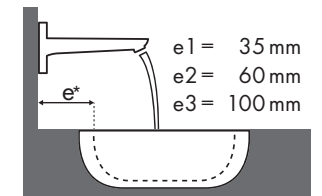

¿Qué grifería Hansgrohe va con cada lavabo?

Duravit

New Darling							
		470 x 345	600 x 520	650 x 540	470 x 470	830 x 545	1030 x 545
		● # 073147..00	● # 262160..00	● # 262165..00	● # 049747..00	● # 049983..00	● # 049910..00
Talis 80 	# 32040000	✓	✓	✓	✓	✓	✓
	# 32057000	✓	✓	✓	✓	✓	✓
Talis 80 	# 32041000	✓	✓	✓	✓	✓	✓
	# 32130000	✓	✓	✓	✓	✓	✓
Talis 80 	# 32053000		✓	✓	✓	✓	✓
Talis 150 	# 32052000		✓	✓	✓		
Talis S² 	# 32070000		✓	✓	✓	✓	✓
	# 32073000		✓	✓	✓	✓	✓
Talis 210 	# 32084000		✓	✓	✓	✓	✓
	# 32082000		✓	✓	✓	✓	✓
	# 32080000		✓	✓	✓	✓	✓

Legenda