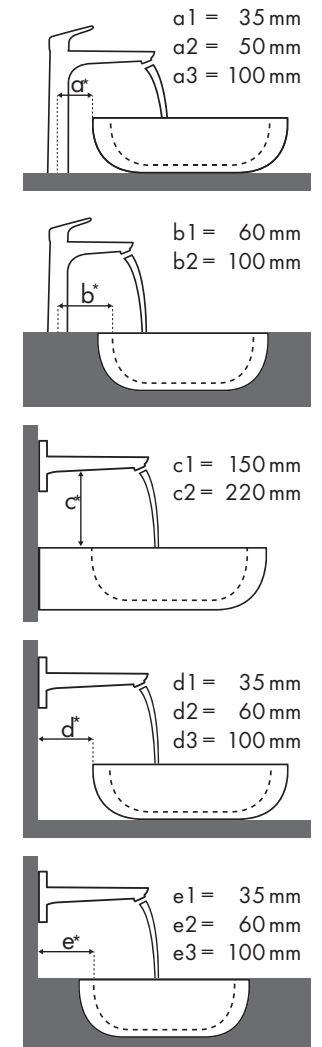

¿Qué grifería Hansgrohe va con cada lavabo?

Duravit

Vero																												
		250 x 450	500 x 250	485 x 315	595 x 465	550 x 465	850 x 490	1050 x 490	1250 x 490	600 x 470	800 x 470	1000 x 470	1200 x 470	500 x 380	600 x 380													
Talis		●	●	○	⊗	●	⊗	●	⊗	●	⊗	●	⊗	●	⊗	●	⊗	●	⊗	●	⊗	●	⊗	●	⊗	●	⊗	
		#070225..00	#070350..08 #070350..09	#070350..00 ○	#033048..00 #033048..22	#045260..00 #045260..60	#031555..00 #031555..60	#032985..00 #032985..60	#032910..00 #032910..60	#032912..00 #032912..60	#045460..00 #045460..27 #045460..60 #045460..28	#045460..41 #045460..70	#045480..00 #045480..27 #045480..60 #045480..28	#045410..27 #045410..28	#045412..00 #045412..60	#045550..00 #045560..00												
	#32040000 #32057000	✓	✓	✓	✓^{b1}	✓	✓	✓	✓	✓	✓	✓	✓	✓	✓	✓	✓	✓	✓	✓	✓	✓	✓	✓	✓	✓	✓	
	#32041000 #32130000	✓	✓	✓	✓^{b1}	✓	✓	✓	✓	✓	✓	✓	✓	✓	✓	✓	✓	✓	✓	✓	✓	✓	✓	✓	✓	✓	✓	
	#32053000	✓	✓	✓	✓^{b1}	✓	✓	✓	✓	✓	✓	✓	✓	✓	✓	✓	✓	✓	✓	✓	✓	✓	✓	✓	✓	✓	✓	
	#32052000				✓^{b2}	✓	✓	✓	✓	✓	✓	✓	✓	✓	✓	✓	✓	✓	✓	✓	✓	✓	✓	✓	✓	✓	✓	
	#32070000 #32073000				✓^{b1}	✓	✓	✓	✓	✓	✓	✓	✓	✓	✓	✓	✓	✓	✓	✓	✓	✓	✓	✓	✓	✓	✓	
	#32080000 #32084000 #32084000 #32082000 #32080000				✓	✓	✓	✓	✓	✓	✓	✓	✓	✓	✓	✓	✓	✓	✓	✓	✓	✓	✓	✓	✓	✓	✓	
	#32055000																					✓	✓					
	#31618000				✓^{c1}_{e2}	✓^{c1}	✓^{c1}	✓^{c1}	✓^{c1}	✓^{c1}	✓^{c1}	✓^{c1}	✓^{c1}	✓^{c1}	✓^{c1}	✓^{c1}	✓^{c1}	✓^{c1}	✓^{c1}	✓^{c1}	✓^{c1}	✓^{c1}	✓^{c1}	✓^{c1}	✓^{c1}	✓^{c1}	✓^{c1}	✓^{c1}
	#31611000				✓^{c1}_{e3}	✓^{c1}	✓^{c1}	✓^{c1}	✓^{c1}	✓^{c1}	✓^{c1}	✓^{c1}	✓^{c1}	✓^{c1}	✓^{c1}	✓^{c1}	✓^{c1}	✓^{c1}	✓^{c1}	✓^{c1}	✓^{c1}	✓^{c1}	✓^{c1}	✓^{c1}	✓^{c1}	✓^{c1}	✓^{c1}	✓^{c1}

Legenda

✓ = Combinación recomendada | ● = Orificio perforado | ○ = Orificio preparado | ⊗ = Sin agujero