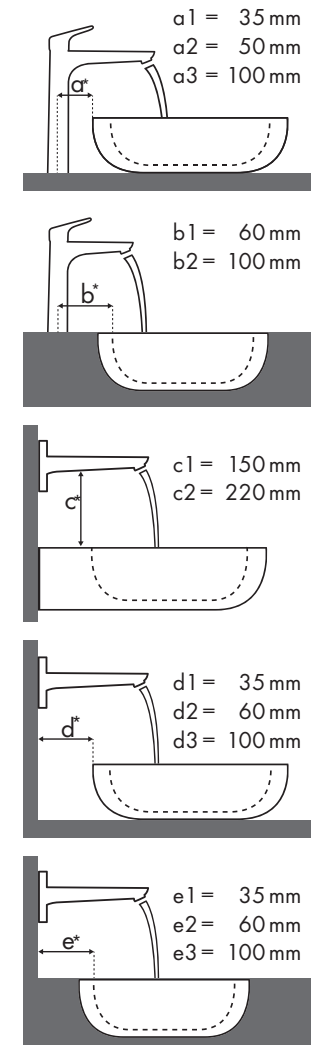

¿Qué grifería Hansgrohe va con cada lavabo?

Ideal Standard

Moments				
		500 x 375	650 x 515	900 x 515
		●	●	●
Talis		# K0718 xx	# K0717 xx	# K0715 xx
Talis 80	# 32040000 # 32057000	✓	✓	✓
Talis 80	# 32053000		✓	✓
Talis 150	# 32052000		✓	✓
Talis S²	# 32070000 # 32073000		✓	✓
Talis 210	# 32084000		✓	✓
Talis 250	# 32055000			✓

Ideal Standard

SimplyU						
		500 x 500	500 x 650	550 x 350		
		●	○	●	○	⊗
Talis		# T0997 xx	# T0127 xx	# T0156 xx	# T0129 xx	# T0126 xx
Talis 80	# 32040000 # 32057000	✓	✓	✓	✓	
Talis 80	# 32053000	✓	✓	✓	✓	
Talis 150	# 32052000	✓	✓	✓	✓	
Talis S²	# 32070000 # 32073000			✓	✓	
Talis 210	# 32084000			✓	✓	
Talis 165 mm	# 31618000			✓^{c1}	✓^{c1}_{d1}	
Talis 225 mm	# 31611000			✓^{c1}	✓^{c1}_{d3}	

Legenda