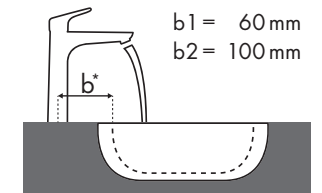

¿Qué grifería Hansgrohe va con cada lavabo?

Duravit

New Darling							
		470 x 345	600 x 520	650 x 540	470 x 470	830 x 545	1030 x 545
		● # 073147..00	● # 262160..00	● # 262165..00	● # 049747..00	● # 049983..00	● # 049910..00
Talis 80 	# 32040000	✓	✓	✓	✓	✓	✓
	# 32057000	✓	✓	✓	✓	✓	✓
Talis 80 	# 32041000	✓	✓	✓	✓	✓	✓
	# 32130000	✓	✓	✓	✓	✓	✓
Talis 80 	# 32053000		✓	✓	✓	✓	✓
Talis 150 	# 32052000		✓	✓	✓		
Talis S² 	# 32070000		✓	✓	✓	✓	✓
	# 32073000		✓	✓	✓	✓	✓
Talis 210 	# 32084000		✓	✓	✓	✓	✓
	# 32082000		✓	✓	✓	✓	✓
	# 32080000		✓	✓	✓	✓	✓

Legenda