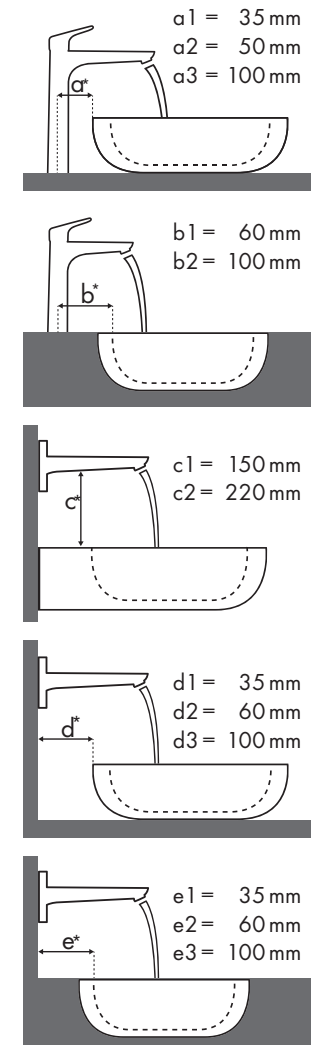

Hvilket Hansgrohe armatur passer til hvilken håndvask?

Keramik

Renova Nr. 1 Plan																					
		400 x 250		600 x 480		650 x 480				750 x 480	600 x 480	650 x 480	850 x 480	1000 x 480	850 x 480		1000 x 480				
		●	●	●	●	●	●	⊗	⊗	●	●	●	●	●	●	●	●	●	●		
Talis		# 272140	# 272142	# 222260	# 222262	# 222265	# 222267	# 222268	# 222266	# 122175	# 122180	# 225160	# 225165	# 125185	# 125100	# 122185	# 122187	# 122188	# 122186	# 122100	# 122102
	# 32040000	✓		✓		✓				✓		✓		✓		✓				✓	
	# 32057000																				
	# 32041000	✓	✓	✓	✓	✓	✓			✓		✓		✓		✓	✓			✓	✓
	# 32130000																				
	# 32053000			✓		✓				✓		✓		✓		✓				✓	
	# 32052000					✓				✓		✓		✓		✓				✓	✓
	# 32070000			✓		✓				✓		✓		✓		✓				✓	✓
	# 32073000																				
	# 32084000			✓		✓				✓		✓		✓		✓				✓	✓
	# 32082000																				
	# 32080000																				
	# 32055000					✓							✓	✓		✓				✓	✓
	# 31618000							✓^{c1}	✓^{c1}									✓^{c1}	✓^{c1}		
	# 31611000							✓^{c1}	✓^{c1}									✓^{c1}	✓^{c1}		

Signaturforklaring