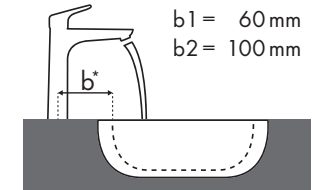

Légende

Quelle robinetterie Hansgrohe avec quel lavabo ?

Duravit

Vero																												
	250 x 450	500 x 250	485 x 315	595 x 465	550 x 465	850 x 490	1050 x 490	1250 x 490	600 x 470	800 x 470	1000 x 470	1200 x 470	500 x 380	600 x 380														
	●	●	○	⊗	●	●	●	●	●	●	●	●	⊗	●	⊗	●	⊗	●	⊗	●	⊗	●	⊗	●	⊗	●	⊗	
Metris 100 	# 31088000	✓	✓	✓																								
	# 31166000	✓	✓	✓																								
Metris 110 	# 31080000	✓	✓	✓	✓ b1	✓	✓	✓	✓	✓	✓	✓	✓	✓	✓	✓	✓	✓	✓	✓	✓	✓	✓	✓	✓	✓	✓	✓
	# 31121000	✓	✓	✓	✓ b1	✓	✓	✓	✓	✓	✓	✓	✓	✓	✓	✓	✓	✓	✓	✓	✓	✓	✓	✓	✓	✓	✓	✓
Metris 200 	# 31183000				✓ b1	✓	✓	✓	✓	✓	✓	✓	✓	✓	✓	✓	✓	✓	✓	✓	✓	✓	✓	✓	✓	✓	✓	✓
	# 31185000				✓ b1	✓	✓	✓	✓	✓	✓	✓	✓	✓	✓	✓	✓	✓	✓	✓	✓	✓	✓	✓	✓	✓	✓	✓
Metris 230 	# 31087000				✓ b1	✓	✓	✓	✓	✓	✓	✓	✓	✓	✓	✓	✓	✓	✓	✓	✓	✓	✓	✓	✓	✓	✓	✓
	# 31187000				✓ b1	✓	✓	✓	✓	✓	✓	✓	✓	✓	✓	✓	✓	✓	✓	✓	✓	✓	✓	✓	✓	✓	✓	✓
Metris 260 	# 31082000				✓ b2																	✓	✓					
	# 31184000				✓ b2																		✓ a3	✓ a3				
Metris 165 mm 	# 31085000				✓ c1 e2																			✓ c1 d2	✓ c1 d2			
Metris 225 mm 	# 31086000				✓ c1 e3																	✓ c1	✓ c1	✓ c1 d3	✓ c1 d3			

Légende

a1 = 35 mm
a2 = 50 mm
a3 = 100 mm

b1 = 60 mm
b2 = 100 mm

c1 = 150 mm
c2 = 220 mm

d1 = 35 mm
d2 = 60 mm
d3 = 100 mm

e1 = 35 mm
e2 = 60 mm
e3 = 100 mm

Quelle robinetterie Hansgrohe avec quel lavabo ?

Ideal Standard