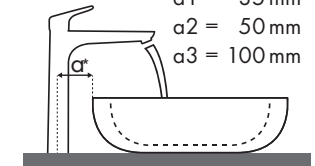

Légende

Quelle robinetterie Hansgrohe avec quel lavabo ?

Duravit

Vero																												
	250 x 450	500 x 250	485 x 315	595 x 465	550 x 465	850 x 490	1050 x 490	1250 x 490	600 x 470	800 x 470	1000 x 470	1200 x 470	500 x 380	600 x 380														
	●	●	○	⊗	●	●	●	●	●	●	●	●	⊗	●	⊗	●	⊗	●	⊗	●	⊗	●	⊗	●	⊗	●	⊗	
Metris 100 	# 31088000	✓	✓	✓																								
	# 31166000	✓	✓	✓																								
Metris 110 	# 31080000	✓	✓	✓	✓ b1	✓	✓	✓	✓	✓	✓	✓	✓	✓	✓	✓	✓	✓	✓	✓	✓	✓	✓	✓	✓	✓	✓	✓
	# 31121000	✓	✓	✓	✓ b1	✓	✓	✓	✓	✓	✓	✓	✓	✓	✓	✓	✓	✓	✓	✓	✓	✓	✓	✓	✓	✓	✓	✓
Metris 200 	# 31183000				✓ b1	✓	✓	✓	✓	✓	✓	✓	✓	✓	✓	✓	✓	✓	✓	✓	✓	✓	✓	✓	✓	✓	✓	✓
	# 31185000				✓ b1	✓	✓	✓	✓	✓	✓	✓	✓	✓	✓	✓	✓	✓	✓	✓	✓	✓	✓	✓	✓	✓	✓	✓
Metris 230 	# 31087000				✓ b1	✓	✓	✓	✓	✓	✓	✓	✓	✓	✓	✓	✓	✓	✓	✓	✓	✓	✓	✓	✓	✓	✓	✓
	# 31187000				✓ b1	✓	✓	✓	✓	✓	✓	✓	✓	✓	✓	✓	✓	✓	✓	✓	✓	✓	✓	✓	✓	✓	✓	✓
Metris 260 	# 31082000				✓ b2																	✓	✓					
	# 31184000				✓ b2																		✓ a3	✓ a3				
Metris 165 mm 	# 31085000				✓ c1 e2																			✓ c1 d2	✓ c1 d2			
Metris 225 mm 	# 31086000				✓ c1 e3																	✓ c1	✓ c1	✓ c1 d3	✓ c1 d3			

Légende

a1 = 35 mm
a2 = 50 mm
a3 = 100 mm

b1 = 60 mm
b2 = 100 mm

c1 = 150 mm
c2 = 220 mm

d1 = 35 mm
d2 = 60 mm
d3 = 100 mm

e1 = 35 mm
e2 = 60 mm
e3 = 100 mm

Quelle robinetterie Hansgrohe avec quel lavabo ?

Ideal Standard