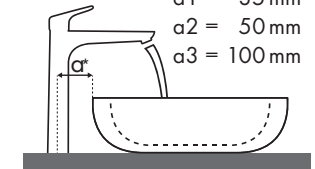

Légende

Quelle robinetterie Hansgrohe avec quel lavabo ?

Keramik

Renova Nr. 1 Plan																				
	400 x 250		600 x 480		650 x 480				750 x 480	600 x 480	650 x 480	850 x 480	1000 x 480	850 x 480				1000 x 480		
	●	●	●	●	●	●	⊗	⊗	●	●	●	●	●	●	●	●	●	●	●	
Metris	# 272140	# 272142	# 222260	# 222262	# 222265	# 222267	# 222268	# 222266	# 122175 # 122180	# 225160	# 225165	# 125185	# 125100	# 122185	# 122187	# 122188	# 122186	# 122100	# 122102	
Metris 100	# 31088000	✓																		
	# 31166000	✓	✓																	
Metris 110	# 31080000 # 31121000	✓		✓		✓			✓	✓	✓	✓	✓	✓					✓	
	# 31084000	✓	✓	✓	✓	✓	✓		✓	✓	✓	✓	✓	✓	✓				✓	✓
Metris 200	# 31183000			✓		✓			✓	✓	✓	✓	✓	✓					✓	
	# 31185000			✓	✓	✓	✓		✓	✓	✓	✓	✓	✓	✓				✓	✓
Metris 230	# 31087000 # 31187000			✓		✓			✓	✓	✓	✓	✓	✓					✓	
	# 31081000			✓	✓	✓	✓		✓	✓	✓	✓	✓	✓	✓				✓	✓
Metris 260	# 31082000					✓			✓		✓	✓	✓	✓					✓	
	# 31184000					✓	✓		✓		✓	✓	✓	✓	✓				✓	✓
Metris 165 mm	# 31085000							✓ c1	✓ c1							✓ c1	✓ c1			
Metris 225 mm	# 31086000							✓ c1	✓ c1							✓ c1	✓ c1			

Légende

a1 = 35 mm
a2 = 50 mm
a3 = 100 mm

b1 = 60 mm
b2 = 100 mm

c1 = 150 mm
c2 = 220 mm

d1 = 35 mm
d2 = 60 mm
d3 = 100 mm

e1 = 35 mm
e2 = 60 mm
e3 = 100 mm

Quelle robinetterie Hansgrohe avec quel lavabo ?

Keramag