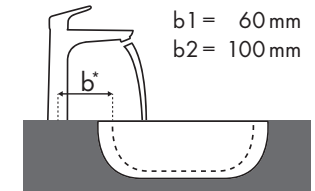

Légende

Quelle robinetterie Hansgrohe avec quel lavabo ?

Keramik

Renova Nr. 1 Plan																				
	400 x 250		600 x 480		650 x 480				750 x 480	600 x 480	650 x 480	850 x 480	1000 x 480	850 x 480				1000 x 480		
	●	●	●	●	●	●	⊗	⊗	●	●	●	●	●	●	●	●	●	●	●	
Metris	# 272140	# 272142	# 222260	# 222262	# 222265	# 222267	# 222268	# 222266	# 122175 # 122180	# 225160	# 225165	# 125185	# 125100	# 122185	# 122187	# 122188	# 122186	# 122100	# 122102	
Metris 100	# 31088000	✓																		
	# 31166000	✓	✓																	
Metris 110	# 31080000 # 31121000	✓		✓		✓			✓	✓	✓	✓	✓	✓					✓	
	# 31084000	✓	✓	✓	✓	✓	✓		✓	✓	✓	✓	✓	✓	✓				✓	✓
Metris 200	# 31183000			✓		✓			✓	✓	✓	✓	✓	✓					✓	
	# 31185000			✓	✓	✓	✓		✓	✓	✓	✓	✓	✓	✓				✓	✓
Metris 230	# 31087000 # 31187000			✓		✓			✓	✓	✓	✓	✓	✓					✓	
	# 31081000			✓	✓	✓	✓		✓	✓	✓	✓	✓	✓	✓				✓	✓
Metris 260	# 31082000					✓			✓		✓	✓	✓	✓					✓	
	# 31184000					✓	✓		✓		✓	✓	✓	✓	✓				✓	✓
Metris 165 mm	# 31085000							✓ c1	✓ c1							✓ c1	✓ c1			
Metris 225 mm	# 31086000							✓ c1	✓ c1							✓ c1	✓ c1			

Légende

a1 = 35 mm
a2 = 50 mm
a3 = 100 mm

b1 = 60 mm
b2 = 100 mm

c1 = 150 mm
c2 = 220 mm

d1 = 35 mm
d2 = 60 mm
d3 = 100 mm

e1 = 35 mm
e2 = 60 mm
e3 = 100 mm

Quelle robinetterie Hansgrohe avec quel lavabo ?

Keramag