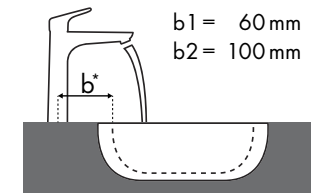

Signaturforklaring