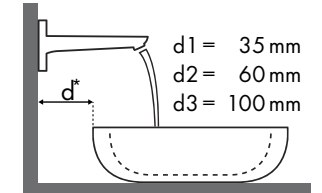

Signaturforklaring