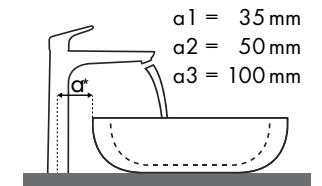

Signaturforklaring