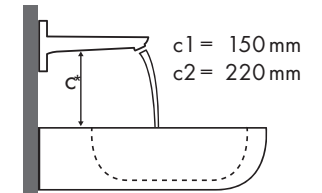

Signaturforklaring