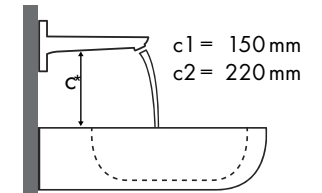

Signaturforklaring