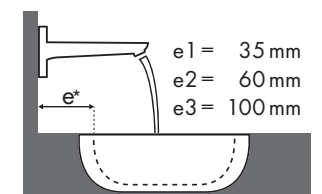

Signaturforklaring