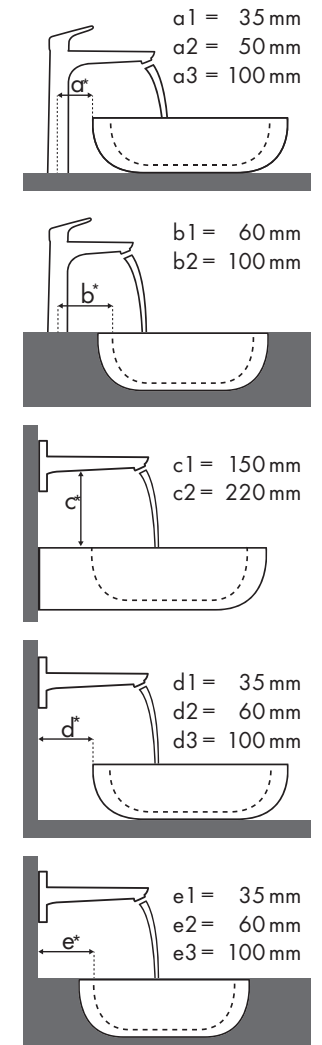

Testede anbefalede kombinationer

Information Håndvask type

Legend

- a1 = 35 mm
- a2 = 50 mm
- a3 = 100 mm
- b1 = 60 mm
- b2 = 100 mm
- c1 = 150 mm
- c2 = 220 mm
- d1 = 35 mm
- d2 = 60 mm
- d3 = 100 mm
- e1 = 35 mm
- e2 = 60 mm
- e3 = 100 mm

Signaturforklaring

Hvilket Hansgrohe armatur passer til hvilken håndvask?

Duravit

Vero																												
	250 x 450	500 x 250	485 x 315	595 x 465	550 x 465	850 x 490	1050 x 490	1250 x 490	600 x 470	800 x 470	1000 x 470	1200 x 470	500 x 380	600 x 380														
	●	●	⊗	●	●	●	●	●	●	●	●	●	⊗	⊗	●	⊗	⊗	⊗	⊗	⊗	⊗	⊗	⊗	⊗	⊗	⊗	⊗	
Metris	# 070225.00	# 070350.08 # 070350.09	# 070350.00 ○	# 033048.00 # 033048.22	# 045260.00	# 031555.00	# 032985.00	# 032910.00	# 032912.00	# 045460.00 # 045460.27	# 045460.41	# 045480.00 # 045480.27	# 045410.27	# 045410.28	# 045412.00	# 045412.60	# 045550.00	# 045560.00										
	# 31088000	✓	✓	✓																								
	# 31166000	✓	✓	✓																								
	# 31080000	✓	✓	✓	✓ b1	✓	✓	✓	✓	✓	✓	✓	✓	✓	✓	✓	✓	✓	✓	✓	✓	✓	✓	✓	✓	✓	✓	✓
	# 31121000	✓	✓	✓	✓ b1	✓	✓	✓	✓	✓	✓	✓	✓	✓	✓	✓	✓	✓	✓	✓	✓	✓	✓	✓	✓	✓	✓	✓
	# 31183000				✓ b1	✓	✓	✓	✓	✓	✓	✓	✓	✓	✓	✓	✓	✓	✓	✓	✓	✓	✓	✓	✓	✓	✓	✓
	# 31185000				✓ b1	✓	✓	✓	✓	✓	✓	✓	✓	✓	✓	✓	✓	✓	✓	✓	✓	✓	✓	✓	✓	✓	✓	✓
	# 31087000				✓ b1	✓	✓	✓	✓	✓	✓	✓	✓	✓	✓	✓	✓	✓	✓	✓	✓	✓	✓	✓	✓	✓	✓	✓
	# 31187000				✓ b1	✓	✓	✓	✓	✓	✓	✓	✓	✓	✓	✓	✓	✓	✓	✓	✓	✓	✓	✓	✓	✓	✓	✓
	# 31081000				✓ b1	✓	✓	✓	✓	✓	✓	✓	✓	✓	✓	✓	✓	✓	✓	✓	✓	✓	✓	✓	✓	✓	✓	✓
	# 31082000				✓ b2																	✓	✓					
	# 31184000				✓ b2																			✓ a3	✓ a3			
	# 31085000				✓ c1 e2																			✓ c1 d2	✓ c1 d2			
	# 31086000				✓ c1 e3																		✓ c1	✓ c1	✓ c1 d3	✓ c1 d3		

Signaturforklaring

Hvilket Hansgrohe armatur passer til hvilken håndvask?

Ideal Standard

Moments				
		500 x 375	650 x 515	900 x 515
		●	●	●
		# K 0718 xx	# K 0717 xx	# K 0715 xx
Metris				
 Metris 100	# 31088000	✓	✓	
 Metris 110	# 31080000 # 31121000	✓	✓	✓
 Metris 200	# 31183000		✓	✓
 Metris 230	# 31087000		✓	✓
 Metris 260	# 31082000		✓	