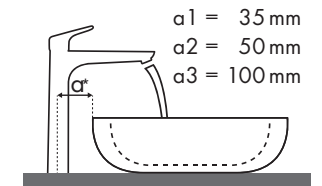

Signaturforklaring