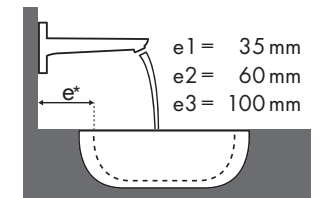

Signaturforklaring