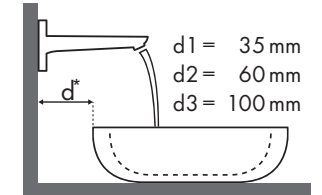

Signaturforklaring