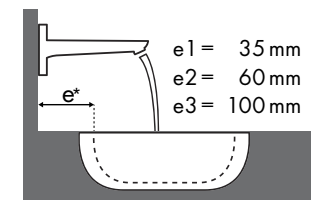

Signaturforklaring