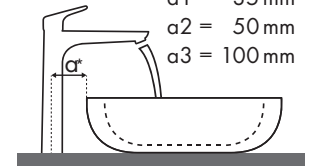

Legende

Welche Hansgrohe Armatur passt zu welchem Waschbecken?

Keramik

Renova Nr. 1 Plan																				
	400 x 250		600 x 480		650 x 480				750 x 480	600 x 480	650 x 480	850 x 480	1000 x 480	850 x 480				1000 x 480		
	●	●	●	●	●	●	⊗	⊗	●	●	●	●	●	●	●	●	●	●	●	●
Metris	# 272140	# 272142	# 222260	# 222262	# 222265	# 222267	# 222268	# 222266	# 122175 # 122180	# 225160	# 225165	# 125185	# 125100	# 122185	# 122187	# 122188	# 122186	# 122100	# 122102	
	# 31088000	✓																		
	# 31166000	✓	✓																	
	# 31080000	✓		✓		✓			✓	✓	✓	✓	✓	✓					✓	
	# 31121000	✓																		
	# 31084000	✓	✓	✓	✓	✓	✓		✓	✓	✓	✓	✓	✓	✓	✓			✓	✓
	# 31183000			✓		✓			✓	✓	✓	✓	✓	✓	✓				✓	
	# 31185000			✓	✓	✓	✓		✓	✓	✓	✓	✓	✓	✓				✓	✓
	# 31087000			✓		✓			✓	✓	✓	✓	✓	✓					✓	
	# 31187000																			
	# 31081000			✓	✓	✓	✓		✓	✓	✓	✓	✓	✓	✓	✓			✓	✓
	# 31082000					✓			✓		✓	✓	✓	✓	✓				✓	
	# 31184000					✓	✓		✓		✓	✓	✓	✓	✓	✓			✓	✓
	# 31085000							✓ c1	✓ c1							✓ c1	✓ c1			
	# 31086000							✓ c1	✓ c1							✓ c1	✓ c1			

Legende

a1 = 35 mm
a2 = 50 mm
a3 = 100 mm

b1 = 60 mm
b2 = 100 mm

c1 = 150 mm
c2 = 220 mm

d1 = 35 mm
d2 = 60 mm
d3 = 100 mm

e1 = 35 mm
e2 = 60 mm
e3 = 100 mm

Welche Hansgrohe Armatur passt zu welchem Waschbecken?