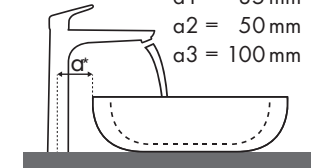

Legende

Welche Hansgrohe Armatur passt zu welchem Waschbecken?

Duravit

Vero																												
	250 x 450	500 x 250	485 x 315	595 x 465	550 x 465	850 x 490	1050 x 490	1250 x 490	600 x 470	800 x 470	1000 x 470	1200 x 470	500 x 380	600 x 380														
	●	●	⊗	●	●	●	●	●	●	●	●	●	⊗	●	⊗	⊗	⊗	⊗	⊗	⊗	⊗	⊗	⊗	⊗	⊗	⊗	⊗	
Metris	# 070225..00	# 070350..08 # 070350..09	# 070350..00 ○	# 033048..00 # 033048..22	# 045260..00	# 031555..00	# 032985..00	# 032910..00	# 032912..00	# 045460..00 # 045460..27	# 045460..41	# 045480..00 # 045480..27	# 045410..27	# 045410..28	# 045412..00	# 045412..60	# 045550..00	# 045560..00										
	# 31088000	✓	✓	✓																								
	# 31166000	✓	✓	✓																								
	# 31080000	✓	✓	✓	✓ b1	✓	✓	✓	✓	✓	✓	✓	✓	✓	✓	✓	✓	✓	✓	✓	✓	✓	✓	✓	✓	✓	✓	✓
	# 31121000	✓	✓	✓	✓ b1	✓	✓	✓	✓	✓	✓	✓	✓	✓	✓	✓	✓	✓	✓	✓	✓	✓	✓	✓	✓	✓	✓	✓
	# 31183000				✓ b1	✓	✓	✓	✓	✓	✓	✓	✓	✓	✓	✓	✓	✓	✓	✓	✓	✓	✓	✓	✓	✓	✓	✓
	# 31185000				✓ b1	✓	✓	✓	✓	✓	✓	✓	✓	✓	✓	✓	✓	✓	✓	✓	✓	✓	✓	✓	✓	✓	✓	✓
	# 31087000				✓ b1	✓	✓	✓	✓	✓	✓	✓	✓	✓	✓	✓	✓	✓	✓	✓	✓	✓	✓	✓	✓	✓	✓	✓
	# 31187000				✓ b1	✓	✓	✓	✓	✓	✓	✓	✓	✓	✓	✓	✓	✓	✓	✓	✓	✓	✓	✓	✓	✓	✓	✓
	# 31081000				✓ b1	✓	✓	✓	✓	✓	✓	✓	✓	✓	✓	✓	✓	✓	✓	✓	✓	✓	✓	✓	✓	✓	✓	✓
	# 31082000				✓ b2																							
	# 31184000				✓ b2																				✓ a3	✓ a3		
	# 31085000				✓ c1 ✓ e2																				✓ c1 ✓ d2	✓ c1 ✓ d2		
	# 31086000				✓ c1 ✓ e3																			✓ c1	✓ c1	✓ c1 ✓ d3	✓ c1 ✓ d3	

Legende

a1 = 35 mm
a2 = 50 mm
a3 = 100 mm

b1 = 60 mm
b2 = 100 mm

c1 = 150 mm
c2 = 220 mm

d1 = 35 mm
d2 = 60 mm
d3 = 100 mm

e1 = 35 mm
e2 = 60 mm
e3 = 100 mm

Welche Hansgrohe Armatur passt zu welchem Waschbecken?