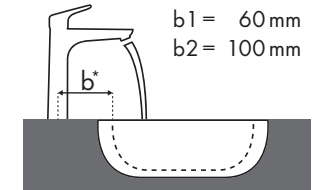

Legende

Welche Hansgrohe Armatur passt zu welchem Waschbecken?

Duravit

Vero																												
	250 x 450	500 x 250	485 x 315	595 x 465	550 x 465	850 x 490	1050 x 490	1250 x 490	600 x 470	800 x 470	1000 x 470	1200 x 470	500 x 380	600 x 380														
	●	●	⊗	●	●	●	●	●	●	●	●	●	⊗	●	⊗	⊗	⊗	⊗	⊗	⊗	⊗	⊗	⊗	⊗	⊗	⊗	⊗	
Metris	# 070225..00	# 070350..08 # 070350..09	# 070350..00 ○	# 033048..00 # 033048..22	# 045260..00	# 031555..00	# 032985..00	# 032910..00	# 032912..00	# 045460..00 # 045460..27	# 045460..41	# 045480..00 # 045480..27	# 045410..27	# 045410..28	# 045412..00	# 045412..60	# 045550..00	# 045560..00										
	# 31088000	✓	✓	✓																								
	# 31166000	✓	✓	✓																								
	# 31080000	✓	✓	✓	✓ b1	✓	✓	✓	✓	✓	✓	✓	✓	✓	✓	✓	✓	✓	✓	✓	✓	✓	✓	✓	✓	✓	✓	✓
	# 31121000	✓	✓	✓	✓ b1	✓	✓	✓	✓	✓	✓	✓	✓	✓	✓	✓	✓	✓	✓	✓	✓	✓	✓	✓	✓	✓	✓	✓
	# 31183000				✓ b1	✓	✓	✓	✓	✓	✓	✓	✓	✓	✓	✓	✓	✓	✓	✓	✓	✓	✓	✓	✓	✓	✓	✓
	# 31185000				✓ b1	✓	✓	✓	✓	✓	✓	✓	✓	✓	✓	✓	✓	✓	✓	✓	✓	✓	✓	✓	✓	✓	✓	✓
	# 31087000				✓ b1	✓	✓	✓	✓	✓	✓	✓	✓	✓	✓	✓	✓	✓	✓	✓	✓	✓	✓	✓	✓	✓	✓	✓
	# 31187000				✓ b1	✓	✓	✓	✓	✓	✓	✓	✓	✓	✓	✓	✓	✓	✓	✓	✓	✓	✓	✓	✓	✓	✓	✓
	# 31081000				✓ b1	✓	✓	✓	✓	✓	✓	✓	✓	✓	✓	✓	✓	✓	✓	✓	✓	✓	✓	✓	✓	✓	✓	✓
	# 31082000				✓ b2																							
	# 31184000				✓ b2																				✓ a3	✓ a3		
	# 31085000				✓ c1 ✓ e2																				✓ c1 ✓ d2	✓ c1 ✓ d2		
	# 31086000				✓ c1 ✓ e3																			✓ c1	✓ c1	✓ c1 ✓ d3	✓ c1 ✓ d3	

Legende

a1 = 35 mm
a2 = 50 mm
a3 = 100 mm

b1 = 60 mm
b2 = 100 mm

c1 = 150 mm
c2 = 220 mm

d1 = 35 mm
d2 = 60 mm
d3 = 100 mm

e1 = 35 mm
e2 = 60 mm
e3 = 100 mm

Welche Hansgrohe Armatur passt zu welchem Waschbecken?