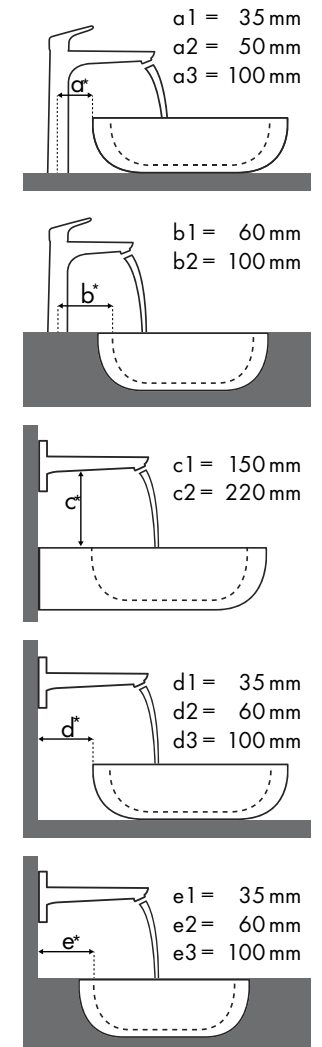

Welche Hansgrohe Armatur passt zu welchem Waschbecken?

Roca

		Java 560 x 475	Selene 510 x 395	Meridian 850 x 460	Diverta 470 x 440	Diverta 750 x 440	Ibis 440 x 310	Victoria 560 x 460	Victoria 650 x 510	The Gap 600 x 470	The Gap 650 x 470
Metris		● # 7327863000	⊗ # 7322307000	● # 32724D0000	● # 73271110	● # 3271100000	○ # 3208410010	● # 3253930000	● # 3253910000	● # 3274740000	● # 3274730000
	Metris 100	# 31088000	✓				✓	✓			
	# 31186000 # 31166000	✓					✓	✓			
	Metris 110	# 31080000 # 31074000 # 31121000	✓	✓^{a2}	✓	✓	✓	✓	✓	✓	✓
	# 31084000	✓	✓^{a2}	✓	✓	✓	✓	✓	✓	✓	✓
	Metris 200	# 31183000	✓	✓^{a2}	✓	✓	✓	✓	✓	✓	✓
	# 31185000	✓	✓^{a2}	✓	✓	✓	✓	✓	✓	✓	✓
	Metris 230	# 31087000 # 31187000	✓	✓^{a2}	✓			✓	✓	✓	✓
	# 31081000	✓	✓^{a2}	✓				✓	✓	✓	✓
	Metris 260	# 31082000		✓^{a2}				✓	✓		
	# 31184000		✓^{a2}					✓	✓		
	Metris 165 mm	# 31085000		✓^{c1} d2			✓^{c1}				
	Metris 225 mm	# 31086000		✓^{c1} d2							

Legende

✓ = Kombination empfohlen | ● = Hahnloch durchgestochen | ○ = Hahnloch vorgestochen | ⊗ = ohne Hahnloch