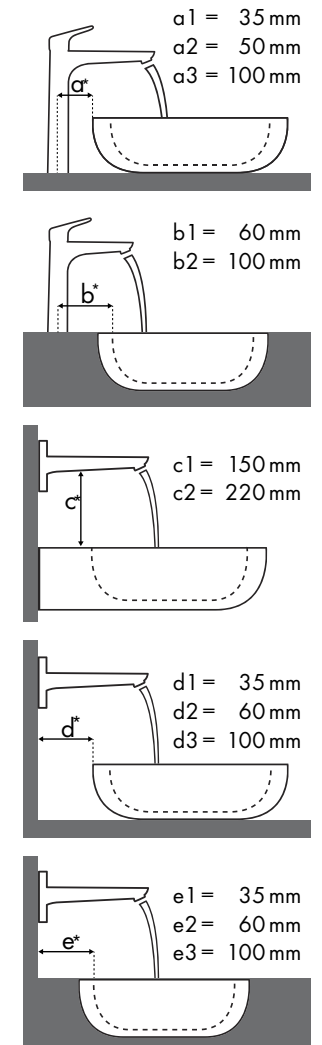

Welche Hansgrohe Armatur passt zu welchem Waschbecken?

Gala

		600 x 450	600 x 475	800 x 475	800 x 475	800 x 475
		●	●	●	●	●
Metris		# 2701001..00	# 1302001..00	# 1301001..00	# 2605001..00	# 2604001..00
Metris 100		# 31186000 # 31166000	✓			
Metris 110		# 31080000 # 31074000 # 31121000 # 31084000	✓		✓	✓
Metris 200		# 31183000 # 31185000	✓	✓	✓	✓
Metris 230		# 31087000 # 31187000 # 31081000	✓	✓	✓	✓
Metris 260		# 31082000 # 31184000		✓	✓	✓

Legende