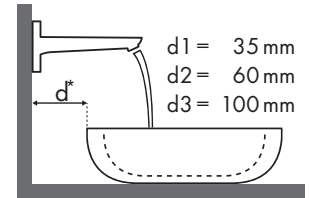

Legende

Welche Hansgrohe Armatur passt zu welchem Waschbecken?

Keramik

Renova Nr. 1 Plan																				
	400 x 250		600 x 480		650 x 480				750 x 480	600 x 480	650 x 480	850 x 480	1000 x 480	850 x 480				1000 x 480		
	●	●	●	●	●	●	⊗	⊗	●	●	●	●	●	●	●	●	●	●	●	●
Metris	# 272140	# 272142	# 222260	# 222262	# 222265	# 222267	# 222268	# 222266	# 122175 # 122180	# 225160	# 225165	# 125185	# 125100	# 122185	# 122187	# 122188	# 122186	# 122100	# 122102	
	# 31088000	✓																		
	# 31166000	✓	✓																	
	# 31080000	✓		✓		✓			✓	✓	✓	✓	✓	✓					✓	
	# 31121000	✓																		
	# 31084000	✓	✓	✓	✓	✓	✓		✓	✓	✓	✓	✓	✓	✓	✓			✓	✓
	# 31183000			✓		✓			✓	✓	✓	✓	✓	✓	✓				✓	
	# 31185000			✓	✓	✓	✓		✓	✓	✓	✓	✓	✓	✓				✓	✓
	# 31087000			✓		✓			✓	✓	✓	✓	✓	✓					✓	
	# 31187000																			
	# 31081000			✓	✓	✓	✓		✓	✓	✓	✓	✓	✓	✓	✓			✓	✓
	# 31082000					✓			✓		✓	✓	✓	✓	✓				✓	
	# 31184000					✓	✓		✓		✓	✓	✓	✓	✓	✓			✓	✓
	# 31085000							✓ c1	✓ c1							✓ c1	✓ c1			
	# 31086000							✓ c1	✓ c1							✓ c1	✓ c1			

Legende

a1 = 35 mm
a2 = 50 mm
a3 = 100 mm

b1 = 60 mm
b2 = 100 mm

c1 = 150 mm
c2 = 220 mm

d1 = 35 mm
d2 = 60 mm
d3 = 100 mm

e1 = 35 mm
e2 = 60 mm
e3 = 100 mm

Welche Hansgrohe Armatur passt zu welchem Waschbecken?