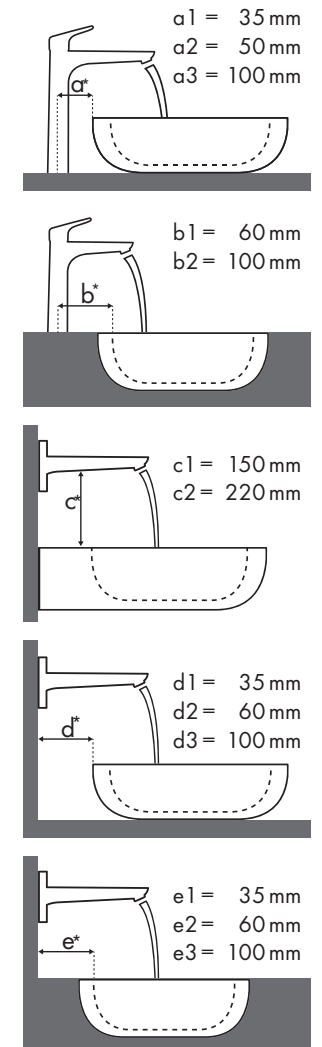

Welche Hansgrohe Armatur passt zu welchem Waschbecken?

Duravit

Starck 3							
		500 x 260	490 x 365	650 x 485	700 x 490	850 x 485	1050 x 485
		○ # 075150..00	● # 030249..00 # 030256..00	● # 030065..00	● # 030470..00	● # 030480..00	● # 030410..00
Metris							
	Metris 100						
	# 31088000	✓	✓				
	# 31166000	✓	✓				
	Metris 110						
	# 31080000	✓	✓	✓	✓	✓	✓
	# 31121000	✓	✓	✓	✓	✓	✓
	# 31084000	✓	✓	✓	✓	✓	✓
	Metris 200						
	# 31183000		✓	✓	✓	✓	✓
	# 31185000		✓	✓	✓	✓	✓
	Metris 230						
	# 31087000		✓	✓	✓	✓	✓
	# 31187000		✓	✓	✓	✓	✓
	# 31081000		✓	✓	✓	✓	✓
	Metris 260						
	# 31082000			✓	✓	✓	✓
	# 31184000			✓	✓	✓	✓

Legende