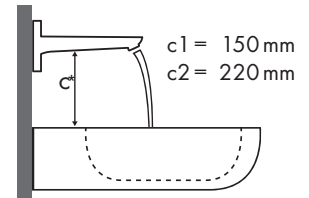

Legende

Welche Hansgrohe Armatur passt zu welchem Waschbecken?

Keramik

Renova Nr. 1 Plan																				
	400 x 250		600 x 480		650 x 480				750 x 480	600 x 480	650 x 480	850 x 480	1000 x 480	850 x 480				1000 x 480		
	●	●	●	●	●	●	⊗	⊗	●	●	●	●	●	●	●	●	●	●	●	●
Metris	# 272140	# 272142	# 222260	# 222262	# 222265	# 222267	# 222268	# 222266	# 122175 # 122180	# 225160	# 225165	# 125185	# 125100	# 122185	# 122187	# 122188	# 122186	# 122100	# 122102	
	# 31088000	✓																		
	# 31166000	✓	✓																	
	# 31080000	✓		✓		✓			✓	✓	✓	✓	✓	✓					✓	
	# 31121000	✓																		
	# 31084000	✓	✓	✓	✓	✓	✓		✓	✓	✓	✓	✓	✓	✓	✓			✓	✓
	# 31183000			✓		✓			✓	✓	✓	✓	✓	✓	✓				✓	
	# 31185000			✓	✓	✓	✓		✓	✓	✓	✓	✓	✓	✓				✓	✓
	# 31087000			✓		✓			✓	✓	✓	✓	✓	✓					✓	
	# 31187000																			
	# 31081000			✓	✓	✓	✓		✓	✓	✓	✓	✓	✓	✓	✓			✓	✓
	# 31082000					✓			✓		✓	✓	✓	✓	✓				✓	
	# 31184000					✓	✓		✓		✓	✓	✓	✓	✓	✓			✓	✓
	# 31085000							✓ c1	✓ c1							✓ c1	✓ c1			
	# 31086000							✓ c1	✓ c1							✓ c1	✓ c1			

Legende

a1 = 35 mm
a2 = 50 mm
a3 = 100 mm

b1 = 60 mm
b2 = 100 mm

c1 = 150 mm
c2 = 220 mm

d1 = 35 mm
d2 = 60 mm
d3 = 100 mm

e1 = 35 mm
e2 = 60 mm
e3 = 100 mm

Welche Hansgrohe Armatur passt zu welchem Waschbecken?