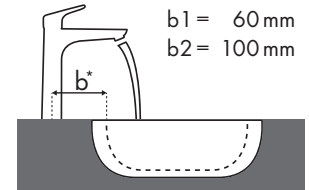

Legende

Welche Hansgrohe Armatur passt zu welchem Waschbecken?

Keramik

Renova Nr. 1 Plan																				
	400 x 250		600 x 480		650 x 480				750 x 480	600 x 480	650 x 480	850 x 480	1000 x 480	850 x 480				1000 x 480		
	●	●	●	●	●	●	⊗	⊗	●	●	●	●	●	●	●	●	●	●	●	●
Metris	# 272140	# 272142	# 222260	# 222262	# 222265	# 222267	# 222268	# 222266	# 122175 # 122180	# 225160	# 225165	# 125185	# 125100	# 122185	# 122187	# 122188	# 122186	# 122100	# 122102	
	# 31088000	✓																		
	# 31166000	✓	✓																	
	# 31080000	✓		✓		✓			✓	✓	✓	✓	✓	✓					✓	
	# 31121000	✓																		
	# 31084000	✓	✓	✓	✓	✓	✓		✓	✓	✓	✓	✓	✓	✓	✓			✓	✓
	# 31183000			✓		✓			✓	✓	✓	✓	✓	✓	✓				✓	
	# 31185000			✓	✓	✓	✓		✓	✓	✓	✓	✓	✓	✓				✓	✓
	# 31087000			✓		✓			✓	✓	✓	✓	✓	✓					✓	
	# 31187000																			
	# 31081000			✓	✓	✓	✓		✓	✓	✓	✓	✓	✓	✓	✓			✓	✓
	# 31082000					✓			✓		✓	✓	✓	✓	✓				✓	
	# 31184000					✓	✓		✓		✓	✓	✓	✓	✓	✓			✓	✓
	# 31085000							✓ c1	✓ c1							✓ c1	✓ c1			
	# 31086000							✓ c1	✓ c1							✓ c1	✓ c1			

Legende

a1 = 35 mm
a2 = 50 mm
a3 = 100 mm

b1 = 60 mm
b2 = 100 mm

c1 = 150 mm
c2 = 220 mm

d1 = 35 mm
d2 = 60 mm
d3 = 100 mm

e1 = 35 mm
e2 = 60 mm
e3 = 100 mm

Welche Hansgrohe Armatur passt zu welchem Waschbecken?