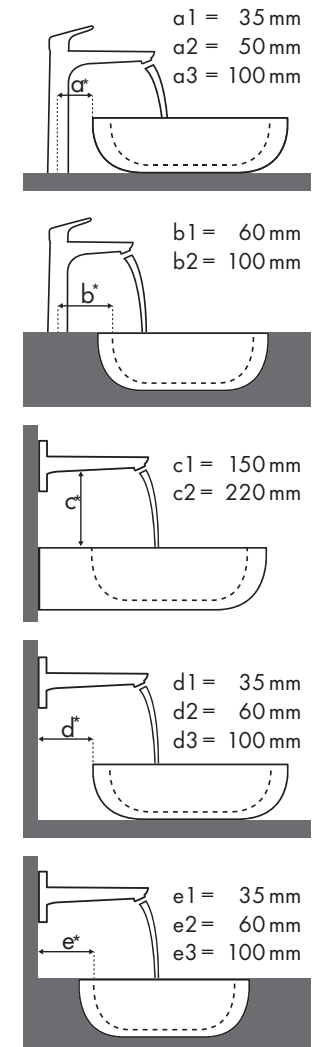

Welche Hansgrohe Armatur passt zu welchem Waschbecken?

Duravit

New Darling							
		470 x 345	600 x 520	650 x 540	470 x 470	830 x 545	1030 x 545
		● # 073147..00	● # 262160..00	● # 262165..00	● # 049747..00	● # 049983..00	● # 049910..00
Metris							
	Metris 100	# 31088000	✓				
	# 31166000	✓					
	Metris 110	# 31080000	✓	✓	✓	✓	✓
	# 31121000	✓	✓	✓	✓	✓	✓
	# 31084000	✓	✓	✓	✓	✓	✓
	Metris 200	# 31183000		✓	✓	✓	
	# 31185000		✓	✓	✓		
	Metris 230	# 31087000		✓	✓	✓	✓
	# 31187000		✓	✓	✓	✓	✓
	# 31081000		✓	✓	✓	✓	✓
	Metris 260	# 31182000		✓	✓	✓	✓
	# 31184000		✓	✓	✓	✓	✓

Legende