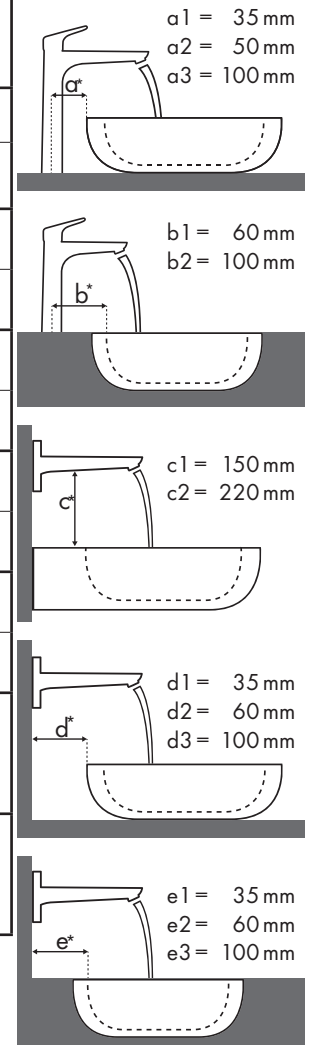

Welche Hansgrohe Armatur passt zu welchem Waschbecken?

Keramik

		Xeno						
		400 x 230	600 x 475	600 x 475	1200 x 475	1200 x 475		
		●	●	●	●	●	⊗	●
		#126240	#126245	#126260	#126560	#126220	#126221	#126225
Metris								
	Metris 100 #31186000 #31166000	✓	✓					
	Metris 110 #31084000	✓	✓	✓	✓	✓		✓
	Metris 200 #31185000		✓	✓	✓			✓
	Metris 230 #31081000		✓	✓	✓			✓
	Metris 260 #31184000		✓	✓	✓			✓
	Metris 165 mm #31085000						✓ c1	
	Metris 225 mm #31086000						✓ c1	

Keramik

		My Day					
		400 x 280	650 x 480	800 x 480	1000 x 480	600 x 400	
		●	●	●	●	●	●
		#125540	#125440	#125465	#125480	#125400	#245460
Metris							
	Metris 100 #31088000 #31186000 #31166000	✓	✓				
	Metris 110 #31080000 #31121000 #31084000	✓	✓	✓	✓	✓	
	Metris 200 #31183000 #31185000		✓	✓	✓	✓	✓ a2 ✓ a2
	Metris 230 #31087000 #31187000		✓	✓	✓	✓	
	Metris 260 #31082000 #31184000			✓	✓	✓	✓ a3 ✓ a3
	Metris 165 mm #31085000						✓ c1 d2
	Metris 225 mm #31086000						✓ c1 d3

Legende