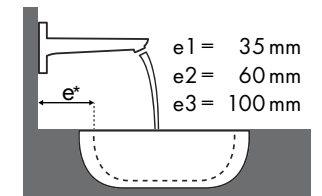

Welke Hansgrohe kraan past bij welke wastafel?

Roca

		Java 560 x 475	Selene 510 x 395	Meridian 850 x 460	Diverta 470 x 440	Diverta 750 x 440	Ibis 440 x 310	Victoria 560 x 460	Victoria 650 x 510	The Gap 600 x 470	The Gap 650 x 470
Metris		● # 7327863000	⊗ # 7322307000	● # 32724D0000	● # 73271110	● # 3271100000	○ # 3208410010	● # 3253930000	● # 3253910000	● # 3274740000	● # 3274730000
Metris 100 	# 31088000	✓					✓	✓			
	# 31186000 # 31166000	✓					✓	✓			
Metris 110 	# 31080000 # 31074000 # 31121000	✓	✓^{a2}	✓	✓	✓	✓	✓	✓	✓	✓
	# 31084000	✓	✓^{a2}	✓	✓	✓	✓	✓	✓	✓	✓
Metris 200 	# 31183000	✓	✓^{a2}	✓	✓	✓	✓	✓	✓	✓	✓
	# 31185000	✓	✓^{a2}	✓	✓	✓	✓	✓	✓	✓	✓
Metris 230 	# 31087000 # 31187000	✓	✓^{a2}	✓				✓	✓	✓	✓
	# 31081000	✓	✓^{a2}	✓				✓	✓	✓	✓
Metris 260 	# 31082000		✓^{a2}					✓	✓		
	# 31184000		✓^{a2}					✓	✓		
Metris 165 mm 	# 31085000		✓^{c1} d2				✓^{c1}				
Metris 225 mm 	# 31086000		✓^{c1} d2								

Legende