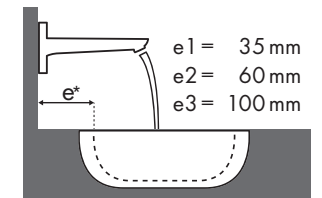

Welke Hansgrohe kraan past bij welke wastafel?

Duravit

Starck 3							
		500 x 260	490 x 365	650 x 485	700 x 490	850 x 485	1050 x 485
		○	● ●	●	●	●	●
Metris		# 075150.00	# 030249.00 # 030256.00	# 030065.00	# 030470.00	# 030480.00	# 030410.00
	# 31088000	✓	✓				
	# 31166000	✓	✓				
	# 31080000	✓	✓	✓	✓	✓	✓
	# 31121000	✓	✓	✓	✓	✓	✓
	# 31084000	✓	✓	✓	✓	✓	✓
	# 31183000		✓	✓	✓	✓	✓
	# 31185000		✓	✓	✓	✓	✓
	# 31087000		✓	✓	✓	✓	✓
	# 31187000		✓	✓	✓	✓	✓
	# 31081000		✓	✓	✓	✓	✓
	# 31082000			✓	✓	✓	✓
	# 31184000			✓	✓	✓	✓

Legende