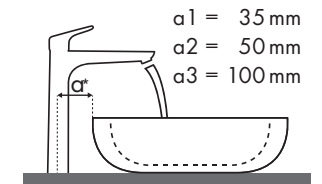

Welke Hansgrohe kraan past bij welke wastafel?

Duravit

Starck 3							
		500 x 260	490 x 365	650 x 485	700 x 490	850 x 485	1050 x 485
		○	● ●	●	●	●	●
Metris		# 075150.00	# 030249.00 # 030256.00	# 030065.00	# 030470.00	# 030480.00	# 030410.00
	# 31088000	✓	✓				
	# 31166000	✓	✓				
	# 31080000	✓	✓	✓	✓	✓	✓
	# 31121000	✓	✓	✓	✓	✓	✓
	# 31084000	✓	✓	✓	✓	✓	✓
	# 31183000		✓	✓	✓	✓	✓
	# 31185000		✓	✓	✓	✓	✓
	# 31087000		✓	✓	✓	✓	✓
	# 31187000		✓	✓	✓	✓	✓
	# 31081000		✓	✓	✓	✓	✓
	# 31082000			✓	✓	✓	✓
	# 31184000			✓	✓	✓	✓

Legende