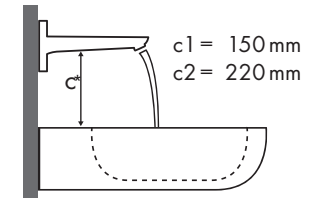

Welke Hansgrohe kraan past bij welke wastafel?

Duravit

Starck 3							
		500 x 260	490 x 365	650 x 485	700 x 490	850 x 485	1050 x 485
		○	● ●	●	●	●	●
Metris		# 075150.00	# 030249.00 # 030256.00	# 030065.00	# 030470.00	# 030480.00	# 030410.00
	# 31088000	✓	✓				
	# 31166000	✓	✓				
	# 31080000	✓	✓	✓	✓	✓	✓
	# 31121000	✓	✓	✓	✓	✓	✓
	# 31084000	✓	✓	✓	✓	✓	✓
	# 31183000		✓	✓	✓	✓	✓
	# 31185000		✓	✓	✓	✓	✓
	# 31087000		✓	✓	✓	✓	✓
	# 31187000		✓	✓	✓	✓	✓
	# 31081000		✓	✓	✓	✓	✓
	# 31082000			✓	✓	✓	✓
	# 31184000			✓	✓	✓	✓

Legende