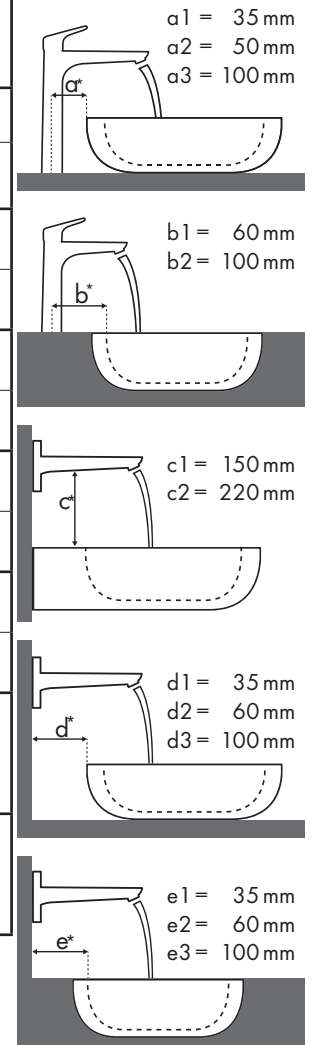

Welke Hansgrohe kraan past bij welke wastafel?

Keramag

		Xeno						
		400 x 230	600 x 475	600 x 475	1200 x 475	1200 x 475		
		●	●	●	●	● ⊗	●	
		#126240	#126245	#126260	#126560	#126220	#126221	#126225
Metris								
	Metris 100 #31186000 #31166000	✓	✓					
	Metris 110 #31084000	✓	✓	✓	✓	✓		✓
	Metris 200 #31185000		✓	✓	✓			✓
	Metris 230 #31081000		✓	✓	✓			✓
	Metris 260 #31184000		✓	✓	✓			✓
	Metris 165 mm #31085000						✓ c1	
	Metris 225 mm #31086000						✓ c1	

Keramag

		My Day					
		400 x 280	650 x 480	800 x 480	1000 x 480	600 x 400	
		●	●	●	●	●	
		#125540	#125440	#125465	#125480	#125400	#245460
Metris							
	Metris 100 #31088000 #31186000 #31166000	✓	✓				
	Metris 110 #31080000 #31121000 #31084000	✓	✓	✓	✓	✓	
	Metris 200 #31183000 #31185000		✓	✓	✓		✓ a2 ✓ a2
	Metris 230 #31087000 #31187000		✓	✓	✓		
	Metris 260 #31082000 #31184000			✓	✓		✓ a3 ✓ a3
	Metris 165 mm #31085000						✓ c1 d2
	Metris 225 mm #31086000						✓ c1 d3

Legende