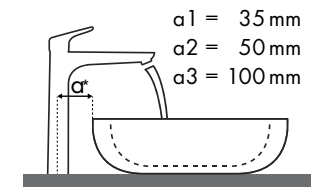

Welke Hansgrohe kraan past bij welke wastafel?

Roca

		Java 560 x 475	Selene 510 x 395	Meridian 850 x 460	Diverta 470 x 440	Diverta 750 x 440	Ibis 440 x 310	Victoria 560 x 460	Victoria 650 x 510	The Gap 600 x 470	The Gap 650 x 470
Metris		● # 7327863000	⊗ # 7322307000	● # 32724D0000	● # 73271110	● # 3271100000	○ # 3208410010	● # 3253930000	● # 3253910000	● # 3274740000	● # 3274730000
Metris 100 	# 31088000	✓					✓	✓			
	# 31186000 # 31166000	✓					✓	✓			
Metris 110 	# 31080000 # 31074000 # 31121000	✓	✓^{a2}	✓	✓	✓	✓	✓	✓	✓	✓
	# 31084000	✓	✓^{a2}	✓	✓	✓	✓	✓	✓	✓	✓
Metris 200 	# 31183000	✓	✓^{a2}	✓	✓	✓	✓	✓	✓	✓	✓
	# 31185000	✓	✓^{a2}	✓	✓	✓	✓	✓	✓	✓	✓
Metris 230 	# 31087000 # 31187000	✓	✓^{a2}	✓				✓	✓	✓	✓
	# 31081000	✓	✓^{a2}	✓				✓	✓	✓	✓
Metris 260 	# 31082000		✓^{a2}					✓	✓		
	# 31184000		✓^{a2}					✓	✓		
Metris 165 mm 	# 31085000		✓^{c1} d2				✓^{c1}				
Metris 225 mm 	# 31086000		✓^{c1} d2								

Legende