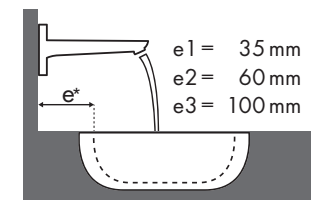

Welke Hansgrohe kraan past bij welke wastafel?

Duravit

New Darling							
		470 x 345	600 x 520	650 x 540	470 x 470	830 x 545	1030 x 545
		● # 073147.00	● # 262160.00	● # 262165.00	● # 049747.00	● # 049983.00	● # 049910.00
Metris							
	# 31088000	✓					
	# 31166000	✓					
	# 31080000	✓	✓	✓	✓	✓	✓
	# 31121000	✓	✓	✓	✓	✓	✓
	# 31084000	✓	✓	✓	✓	✓	✓
	# 31183000		✓	✓	✓		
	# 31185000		✓	✓	✓		
	# 31087000		✓	✓	✓	✓	✓
	# 31187000		✓	✓	✓	✓	✓
	# 31081000		✓	✓	✓	✓	✓
	# 31182000		✓	✓	✓	✓	✓
	# 31184000		✓	✓	✓	✓	✓

Legende