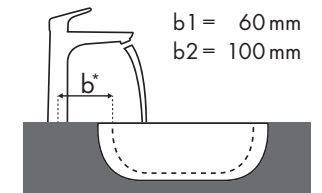

Welke Hansgrohe kraan past bij welke wastafel?

Duravit

Starck 3							
		500 x 260	490 x 365	650 x 485	700 x 490	850 x 485	1050 x 485
		○	● ●	●	●	●	●
Metris		# 075150.00	# 030249.00 # 030256.00	# 030065.00	# 030470.00	# 030480.00	# 030410.00
	# 31088000	✓	✓				
	# 31166000	✓	✓				
	# 31080000	✓	✓	✓	✓	✓	✓
	# 31121000	✓	✓	✓	✓	✓	✓
	# 31084000	✓	✓	✓	✓	✓	✓
	# 31183000		✓	✓	✓	✓	✓
	# 31185000		✓	✓	✓	✓	✓
	# 31087000		✓	✓	✓	✓	✓
	# 31187000		✓	✓	✓	✓	✓
	# 31081000		✓	✓	✓	✓	✓
	# 31082000			✓	✓	✓	✓
	# 31184000			✓	✓	✓	✓

Legende