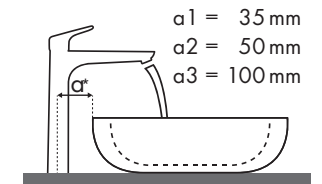

Welke Hansgrohe kraan past bij welke wastafel?

Duravit

New Darling							
		470 x 345	600 x 520	650 x 540	470 x 470	830 x 545	1030 x 545
		● # 073147.00	● # 262160.00	● # 262165.00	● # 049747.00	● # 049983.00	● # 049910.00
Metris							
	# 31088000	✓					
	# 31166000	✓					
	# 31080000	✓	✓	✓	✓	✓	✓
	# 31121000	✓	✓	✓	✓	✓	✓
	# 31084000	✓	✓	✓	✓	✓	✓
	# 31183000		✓	✓	✓		
	# 31185000		✓	✓	✓		
	# 31087000		✓	✓	✓	✓	✓
	# 31187000		✓	✓	✓	✓	✓
	# 31081000		✓	✓	✓	✓	✓
	# 31182000		✓	✓	✓	✓	✓
	# 31184000		✓	✓	✓	✓	✓

Legende