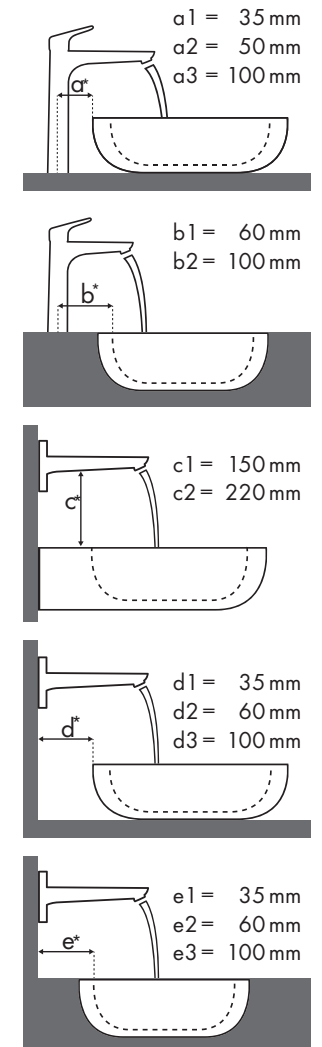

Welke Hansgrohe kraan past bij welke wastafel?

Ideal Standard

Moments				
		500 x 375	650 x 515	900 x 515
		●	●	●
Metris		# K0718 xx	# K0717 xx	# K0715 xx
Metris 100	# 31088000	✓	✓	
Metris 110	# 31080000 # 31121000	✓	✓	✓
Metris 200	# 31183000		✓	✓
Metris 230	# 31087000		✓	✓
Metris 260	# 31082000		✓	

Ideal Standard

SimplyU						
		500 x 500	500 x 650	550 x 350		
		●	○	●	○	⊗
Metris		# T0997 xx	# T0127 xx	# T0156 xx	# T0129 xx	# T0126 xx
Metris 100	# 31088000	✓	✓	✓	✓	
Metris 110	# 31080000 # 31121000	✓	✓	✓	✓	
Metris 200	# 31183000	✓	✓	✓	✓	✓^{a2}
Metris 230	# 31087000			✓	✓	
Metris 260	# 31082000			✓	✓	✓^{a2}
Metris 165 mm	# 31085000			✓^{c1}	✓^{d1}	
Metris 225 mm	# 31086000			✓^{c1}	✓^{d3}	

Legende