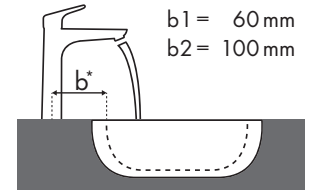

Legende

Welke Hansgrohe kraan past bij welke wastafel?

Duravit

Vero																												
	250 x 450	500 x 250	485 x 315	595 x 465	550 x 465	850 x 490	1050 x 490	1250 x 490	600 x 470	800 x 470	1000 x 470	1200 x 470	500 x 380	600 x 380														
	●	●	⊗	●	●	●	●	●	●	●	●	●	⊗	●	⊗	⊗	⊗	⊗	⊗	⊗	⊗	⊗	⊗	⊗	⊗	⊗	⊗	
Metris	# 070225.00	# 070350.08 # 070350.09	# 070350.00	# 033048.00 # 033048.22	# 045260.00	# 031555.00	# 032985.00	# 032910.00	# 032912.00	# 045460.00 # 045460.27	# 045460.41	# 045480.00 # 045480.27	# 045410.27	# 045410.28	# 045412.00	# 045412.60	# 045550.00	# 045560.00										
	# 31088000	✓	✓	✓																								
	# 31166000	✓	✓	✓																								
	# 31080000	✓	✓	✓	✓ b1	✓	✓	✓	✓	✓	✓	✓	✓	✓	✓	✓	✓	✓	✓	✓	✓	✓	✓	✓	✓	✓	✓	✓
	# 31121000	✓	✓	✓	✓ b1	✓	✓	✓	✓	✓	✓	✓	✓	✓	✓	✓	✓	✓	✓	✓	✓	✓	✓	✓	✓	✓	✓	✓
	# 31183000				✓ b1	✓	✓	✓	✓	✓	✓	✓	✓	✓	✓	✓	✓	✓	✓	✓	✓	✓	✓	✓	✓	✓	✓	✓
	# 31185000				✓ b1	✓	✓	✓	✓	✓	✓	✓	✓	✓	✓	✓	✓	✓	✓	✓	✓	✓	✓	✓	✓	✓	✓	✓
	# 31087000				✓ b1	✓	✓	✓	✓	✓	✓	✓	✓	✓	✓	✓	✓	✓	✓	✓	✓	✓	✓	✓	✓	✓	✓	✓
	# 31187000				✓ b1	✓	✓	✓	✓	✓	✓	✓	✓	✓	✓	✓	✓	✓	✓	✓	✓	✓	✓	✓	✓	✓	✓	✓
	# 31082000				✓ b2																	✓	✓					
	# 31184000				✓ b2																		✓ a3	✓ a3				
	# 31085000				✓ c1 e2																		✓ c1 d2	✓ c1 d2				
	# 31086000				✓ c1 e3																	✓ c1	✓ c1	✓ c1 d3	✓ c1 d3			

Legende

a1 = 35 mm
a2 = 50 mm
a3 = 100 mm

b1 = 60 mm
b2 = 100 mm

c1 = 150 mm
c2 = 220 mm

d1 = 35 mm
d2 = 60 mm
d3 = 100 mm

e1 = 35 mm
e2 = 60 mm
e3 = 100 mm

Welke Hansgrohe kraan past bij welke wastafel?

Ideal Standard