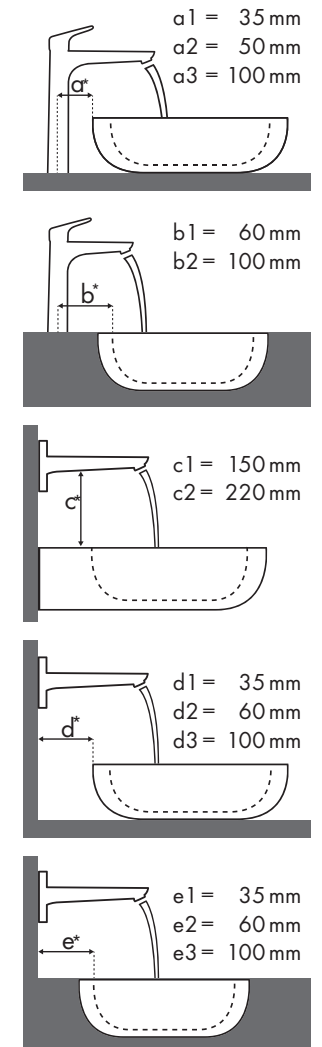

Welke Hansgrohe kraan past bij welke wastafel?

Laufen

My Life									
		470 x 380		750 x 480		750 x 530		650 x 440	
		●	⊗	●	⊗	●	⊗	●	⊗
Metris		#815942/104	#815942/109	#811946/104	#811946/109	#810946/104	#810946/109	#818944/104	#818944/109
Metris 100		#31088000	✓						
Metris 110		#31080000 #31121000	✓	✓	✓	✓	✓		
Metris 200		#31183000	✓	✓	✓	✓	✓		
Metris 230		#31087000			✓^{a1}	✓		✓	
Metris 260		#31082000			✓^{a2}	✓			✓^{a1}
Metris 165 mm		#31085000	✓^{c1}						✓^{c1}_{d1}
Metris 225 mm		#31086000	✓^{c1}		✓^{c1}_{d1}		✓^{c1}		✓^{c1}_{d2}

Legende