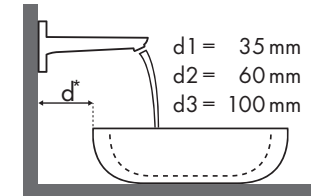

Welke Hansgrohe kraan past bij welke wastafel?

Duravit

New Darling							
		470 x 345	600 x 520	650 x 540	470 x 470	830 x 545	1030 x 545
		● # 073147.00	● # 262160.00	● # 262165.00	● # 049747.00	● # 049983.00	● # 049910.00
Metris							
	# 31088000	✓					
	# 31166000	✓					
	# 31080000	✓	✓	✓	✓	✓	✓
	# 31121000	✓	✓	✓	✓	✓	✓
	# 31084000	✓	✓	✓	✓	✓	✓
	# 31183000		✓	✓	✓		
	# 31185000		✓	✓	✓		
	# 31087000		✓	✓	✓	✓	✓
	# 31187000		✓	✓	✓	✓	✓
	# 31081000		✓	✓	✓	✓	✓
	# 31182000		✓	✓	✓	✓	✓
	# 31184000		✓	✓	✓	✓	✓

Legende