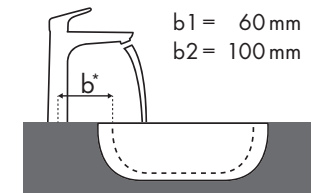

Welke Hansgrohe kraan past bij welke wastafel?

Duravit

New Darling							
		470 x 345	600 x 520	650 x 540	470 x 470	830 x 545	1030 x 545
		● # 073147.00	● # 262160.00	● # 262165.00	● # 049747.00	● # 049983.00	● # 049910.00
Metris							
	# 31088000	✓					
	# 31166000	✓					
	# 31080000	✓	✓	✓	✓	✓	✓
	# 31121000	✓	✓	✓	✓	✓	✓
	# 31084000	✓	✓	✓	✓	✓	✓
	# 31183000		✓	✓	✓		
	# 31185000		✓	✓	✓		
	# 31087000		✓	✓	✓	✓	✓
	# 31187000		✓	✓	✓	✓	✓
	# 31081000		✓	✓	✓	✓	✓
	# 31182000		✓	✓	✓	✓	✓
	# 31184000		✓	✓	✓	✓	✓

Legende