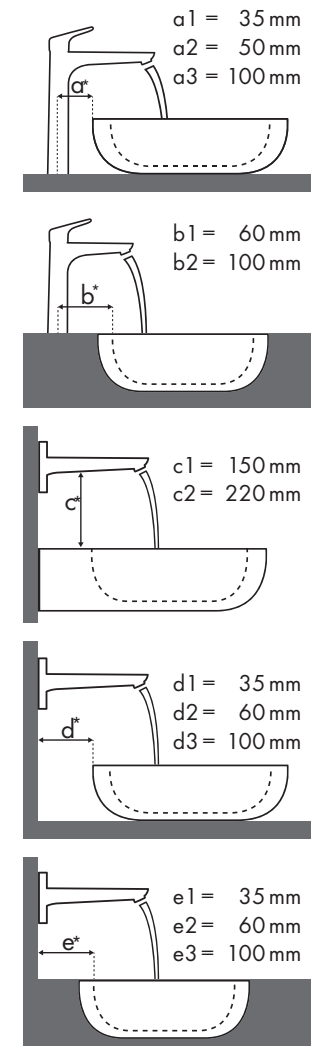

Welke Hansgrohe kraan past bij welke wastafel?

Laufen

Pro															
	450 x 340				525 x 400	625 x 400	600 x 380		850 x 480	1050 x 480	600 x 400				
	● #811951/104 #811952/104	● #811951/156	⊗ #811951/109 #811952/109	⊗ #811951/142	⊗ #811961/109 #811961/155	⊗ #811969/109 #811969/155	● #812953/104	● #812953/156	⊗ #812953/109	⊗ #812953/142	● #813956/104	⊗ #813956/109	● #813958/104	⊗ #813958/109	⊗ #816952/112
Metris 100 	# 31088000	✓													
	# 31166000	✓	✓												
Metris 110 	# 31080000 # 31121000	✓			✓^{b1}	✓^{b1}	✓			✓		✓			
	# 31084000	✓	✓		✓^{b1}	✓^{b1}	✓	✓		✓		✓			
Metris 200 	# 31183000				✓^{b1}	✓^{b1}	✓			✓		✓			
	# 31185000				✓^{b1}	✓^{b1}	✓	✓		✓		✓		✓^{a2}	
Metris 230 	# 31087000 # 31187000				✓^{b1}	✓^{b1}				✓		✓			
	# 31081000				✓^{b1}	✓^{b1}				✓		✓			
Metris 260 	# 31082000				✓^{b1}	✓^{b1}									
	# 31184000				✓^{b1}	✓^{b1}								✓^{a2}	
Metris 165 mm 	# 31085000		✓^{c1}	✓^{c1}	✓^{c1}_{e2}	✓^{c1}_{e2}		✓^{c1}	✓^{c1}					✓^{c1}_{d2}	
Metris 225 mm 	# 31086000				✓^{c1}_{e2}	✓^{c1}_{e2}		✓^{c1}	✓^{c1}	✓^{c1}		✓^{c1}		✓^{c1}_{d2}	

Legende