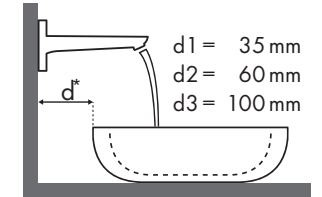

Welke Hansgrohe kraan past bij welke wastafel?

Duravit

Starck 3							
		500 x 260	490 x 365	650 x 485	700 x 490	850 x 485	1050 x 485
		○	● ●	●	●	●	●
Metris		# 075150.00	# 030249.00 # 030256.00	# 030065.00	# 030470.00	# 030480.00	# 030410.00
	# 31088000	✓	✓				
	# 31166000	✓	✓				
	# 31080000	✓	✓	✓	✓	✓	✓
	# 31121000	✓	✓	✓	✓	✓	✓
	# 31084000	✓	✓	✓	✓	✓	✓
	# 31183000		✓	✓	✓	✓	✓
	# 31185000		✓	✓	✓	✓	✓
	# 31087000		✓	✓	✓	✓	✓
	# 31187000		✓	✓	✓	✓	✓
	# 31081000		✓	✓	✓	✓	✓
	# 31082000			✓	✓	✓	✓
	# 31184000			✓	✓	✓	✓

Legende