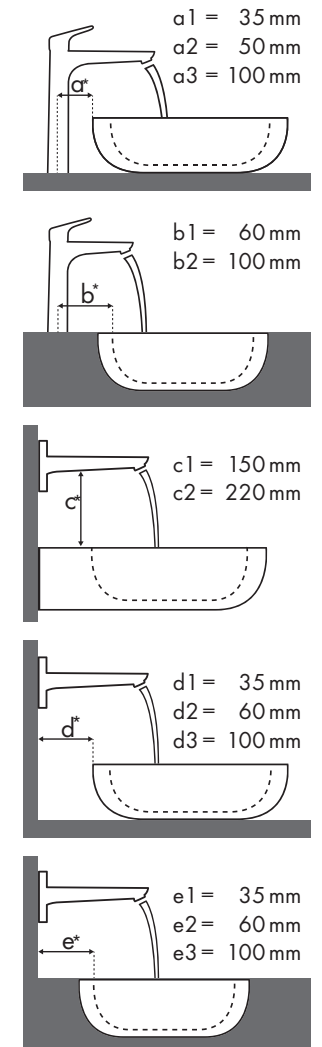

Welke Hansgrohe kraan past bij welke wastafel?

Keramik

Renova Nr. 1 Plan																				
	400 x 250		600 x 480		650 x 480				750 x 480	600 x 480	650 x 480	850 x 480	1000 x 480	850 x 480				1000 x 480		
	●	●	●	●	●	●	⊗	⊗	●	●	●	●	●	●	●	●	●	●	●	
Metris	# 272140	# 272142	# 222260	# 222262	# 222265	# 222267	# 222268	# 222266	# 122175 # 122180	# 225160	# 225165	# 125185	# 125100	# 122185	# 122187	# 122188	# 122186	# 122100	# 122102	
Metris 100	# 31088000	✓																		
	# 31166000	✓	✓																	
Metris 110	# 31080000	✓		✓		✓				✓	✓	✓	✓	✓						✓
	# 31121000	✓																		
	# 31084000	✓	✓	✓	✓	✓	✓			✓	✓	✓	✓	✓	✓	✓				✓
Metris 200	# 31183000			✓		✓				✓	✓	✓	✓	✓						✓
	# 31185000			✓	✓	✓	✓			✓	✓	✓	✓	✓	✓					✓
Metris 230	# 31087000			✓		✓				✓	✓	✓	✓	✓						✓
	# 31187000																			
	# 31081000			✓	✓	✓	✓			✓	✓	✓	✓	✓	✓	✓				✓
Metris 260	# 31082000					✓				✓	✓	✓	✓	✓						✓
	# 31184000					✓	✓			✓	✓	✓	✓	✓	✓					✓
Metris 165 mm	# 31085000							✓ c1	✓ c1							✓ c1	✓ c1			
Metris 225 mm	# 31086000							✓ c1	✓ c1							✓ c1	✓ c1			

Legende