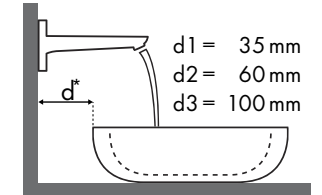

Welke Hansgrohe kraan past bij welke wastafel?

Roca

		Java 560 x 475	Selene 510 x 395	Meridian 850 x 460	Diverta 470 x 440	Diverta 750 x 440	Ibis 440 x 310	Victoria 560 x 460	Victoria 650 x 510	The Gap 600 x 470	The Gap 650 x 470
Metris		● # 7327863000	⊗ # 7322307000	● # 32724D0000	● # 73271110	● # 3271100000	○ # 3208410010	● # 3253930000	● # 3253910000	● # 3274740000	● # 3274730000
Metris 100 	# 31088000	✓					✓	✓			
	# 31186000 # 31166000	✓					✓	✓			
Metris 110 	# 31080000 # 31074000 # 31121000	✓	✓^{a2}	✓	✓	✓	✓	✓	✓	✓	✓
	# 31084000	✓	✓^{a2}	✓	✓	✓	✓	✓	✓	✓	✓
Metris 200 	# 31183000	✓	✓^{a2}	✓	✓	✓	✓	✓	✓	✓	✓
	# 31185000	✓	✓^{a2}	✓	✓	✓	✓	✓	✓	✓	✓
Metris 230 	# 31087000 # 31187000	✓	✓^{a2}	✓				✓	✓	✓	✓
	# 31081000	✓	✓^{a2}	✓				✓	✓	✓	✓
Metris 260 	# 31082000		✓^{a2}					✓	✓		
	# 31184000		✓^{a2}					✓	✓		
Metris 165 mm 	# 31085000		✓^{c1} d2				✓^{c1}				
Metris 225 mm 	# 31086000		✓^{c1} d2								

Legende