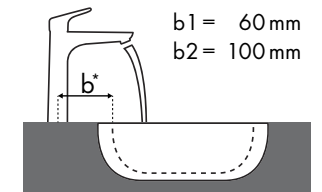

Welke Hansgrohe kraan past bij welke wastafel?

Roca

		Java 560 x 475	Selene 510 x 395	Meridian 850 x 460	Diverta 470 x 440	Diverta 750 x 440	Ibis 440 x 310	Victoria 560 x 460	Victoria 650 x 510	The Gap 600 x 470	The Gap 650 x 470
Metris		● # 7327863000	⊗ # 7322307000	● # 32724D0000	● # 73271110	● # 3271100000	○ # 3208410010	● # 3253930000	● # 3253910000	● # 3274740000	● # 3274730000
Metris 100 	# 31088000	✓					✓	✓			
	# 31186000 # 31166000	✓					✓	✓			
Metris 110 	# 31080000 # 31074000 # 31121000	✓	✓^{a2}	✓	✓	✓	✓	✓	✓	✓	✓
	# 31084000	✓	✓^{a2}	✓	✓	✓	✓	✓	✓	✓	✓
Metris 200 	# 31183000	✓	✓^{a2}	✓	✓	✓	✓	✓	✓	✓	✓
	# 31185000	✓	✓^{a2}	✓	✓	✓	✓	✓	✓	✓	✓
Metris 230 	# 31087000 # 31187000	✓	✓^{a2}	✓				✓	✓	✓	✓
	# 31081000	✓	✓^{a2}	✓				✓	✓	✓	✓
Metris 260 	# 31082000		✓^{a2}					✓	✓		
	# 31184000		✓^{a2}					✓	✓		
Metris 165 mm 	# 31085000		✓^{c1} d2				✓^{c1}				
Metris 225 mm 	# 31086000		✓^{c1} d2								

Legende