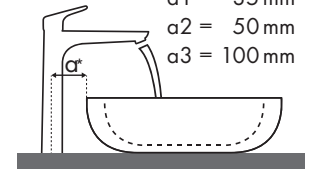

Legende

Welke Hansgrohe kraan past bij welke wastafel?

Duravit

Vero																												
	250 x 450	500 x 250	485 x 315	595 x 465	550 x 465	850 x 490	1050 x 490	1250 x 490	600 x 470	800 x 470	1000 x 470	1200 x 470	500 x 380	600 x 380														
	●	●	⊗	●	●	●	●	●	●	●	●	●	⊗	●	⊗	⊗	⊗	⊗	⊗	⊗	⊗	⊗	⊗	⊗	⊗	⊗	⊗	
Metris	# 070225.00	# 070350.08 # 070350.09	# 070350.00	# 033048.00 # 033048.22	# 045260.00	# 031555.00	# 032985.00	# 032910.00	# 032912.00	# 045460.00 # 045460.27	# 045460.41	# 045480.00 # 045480.27	# 045410.27	# 045410.28	# 045412.00	# 045412.60	# 045550.00	# 045560.00										
	# 31088000	✓	✓	✓																								
	# 31166000	✓	✓	✓																								
	# 31080000	✓	✓	✓	✓ b1	✓	✓	✓	✓	✓	✓	✓	✓	✓	✓	✓	✓	✓	✓	✓	✓	✓	✓	✓	✓	✓	✓	✓
	# 31121000	✓	✓	✓	✓ b1	✓	✓	✓	✓	✓	✓	✓	✓	✓	✓	✓	✓	✓	✓	✓	✓	✓	✓	✓	✓	✓	✓	✓
	# 31183000				✓ b1	✓	✓	✓	✓	✓	✓	✓	✓	✓	✓	✓	✓	✓	✓	✓	✓	✓	✓	✓	✓	✓	✓	✓
	# 31185000				✓ b1	✓	✓	✓	✓	✓	✓	✓	✓	✓	✓	✓	✓	✓	✓	✓	✓	✓	✓	✓	✓	✓	✓	✓
	# 31087000				✓ b1	✓	✓	✓	✓	✓	✓	✓	✓	✓	✓	✓	✓	✓	✓	✓	✓	✓	✓	✓	✓	✓	✓	✓
	# 31187000				✓ b1	✓	✓	✓	✓	✓	✓	✓	✓	✓	✓	✓	✓	✓	✓	✓	✓	✓	✓	✓	✓	✓	✓	✓
	# 31082000				✓ b2																	✓	✓					
	# 31184000				✓ b2																		✓ a3	✓ a3				
	# 31085000				✓ c1 e2																		✓ c1 d2	✓ c1 d2				
	# 31086000				✓ c1 e3																	✓ c1	✓ c1	✓ c1 d3	✓ c1 d3			

Legende

a1 = 35 mm
a2 = 50 mm
a3 = 100 mm

b1 = 60 mm
b2 = 100 mm

c1 = 150 mm
c2 = 220 mm

d1 = 35 mm
d2 = 60 mm
d3 = 100 mm

e1 = 35 mm
e2 = 60 mm
e3 = 100 mm

Welke Hansgrohe kraan past bij welke wastafel?

Ideal Standard