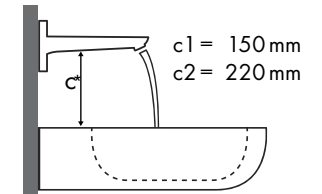

Welke Hansgrohe kraan past bij welke wastafel?

Roca

		Java 560 x 475	Selene 510 x 395	Meridian 850 x 460	Diverta 470 x 440	Diverta 750 x 440	Ibis 440 x 310	Victoria 560 x 460	Victoria 650 x 510	The Gap 600 x 470	The Gap 650 x 470
Metris		● # 7327863000	⊗ # 7322307000	● # 32724D0000	● # 73271110	● # 3271100000	○ # 3208410010	● # 3253930000	● # 3253910000	● # 3274740000	● # 3274730000
Metris 100 	# 31088000	✓					✓	✓			
	# 31186000 # 31166000	✓					✓	✓			
Metris 110 	# 31080000 # 31074000 # 31121000	✓	✓^{a2}	✓	✓	✓	✓	✓	✓	✓	✓
	# 31084000	✓	✓^{a2}	✓	✓	✓	✓	✓	✓	✓	✓
Metris 200 	# 31183000	✓	✓^{a2}	✓	✓	✓	✓	✓	✓	✓	✓
	# 31185000	✓	✓^{a2}	✓	✓	✓	✓	✓	✓	✓	✓
Metris 230 	# 31087000 # 31187000	✓	✓^{a2}	✓				✓	✓	✓	✓
	# 31081000	✓	✓^{a2}	✓				✓	✓	✓	✓
Metris 260 	# 31082000		✓^{a2}					✓	✓		
	# 31184000		✓^{a2}					✓	✓		
Metris 165 mm 	# 31085000		✓^{c1} d2				✓^{c1}				
Metris 225 mm 	# 31086000		✓^{c1} d2								

Legende