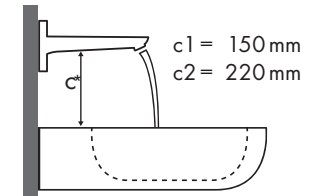

Welke Hansgrohe kraan past bij welke wastafel?

Duravit

New Darling							
		470 x 345	600 x 520	650 x 540	470 x 470	830 x 545	1030 x 545
		● # 073147.00	● # 262160.00	● # 262165.00	● # 049747.00	● # 049983.00	● # 049910.00
Metris							
	# 31088000	✓					
	# 31166000	✓					
	# 31080000	✓	✓	✓	✓	✓	✓
	# 31121000	✓	✓	✓	✓	✓	✓
	# 31084000	✓	✓	✓	✓	✓	✓
	# 31183000		✓	✓	✓		
	# 31185000		✓	✓	✓		
	# 31087000		✓	✓	✓	✓	✓
	# 31187000		✓	✓	✓	✓	✓
	# 31081000		✓	✓	✓	✓	✓
	# 31182000		✓	✓	✓	✓	✓
	# 31184000		✓	✓	✓	✓	✓

Legende