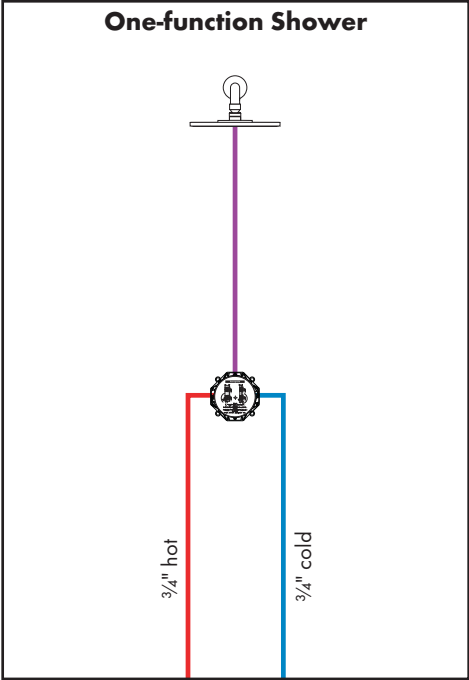

Thermostat with Shut Off Valve / Pressure Balance Valve / ShowerSelect 1-Function

**Pressure Balance Valve Only**

**Thermostat with Shut Off Valve & Diverter / Pressure Balance Valve with Diverter / ShowerSelect 2-Function**