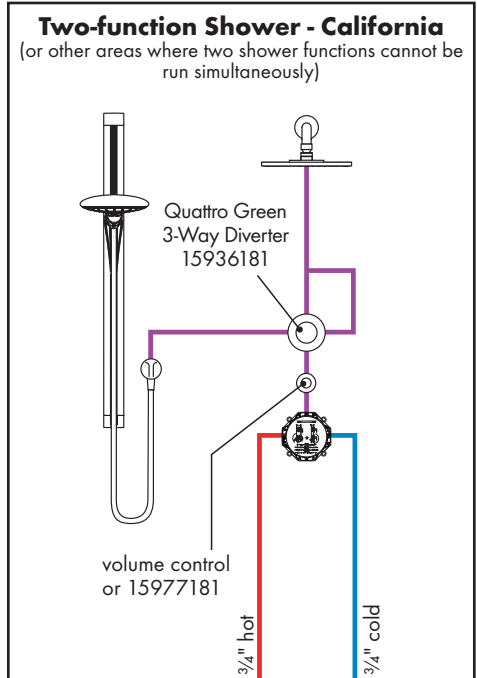

AXOR Thermostatic Mixer