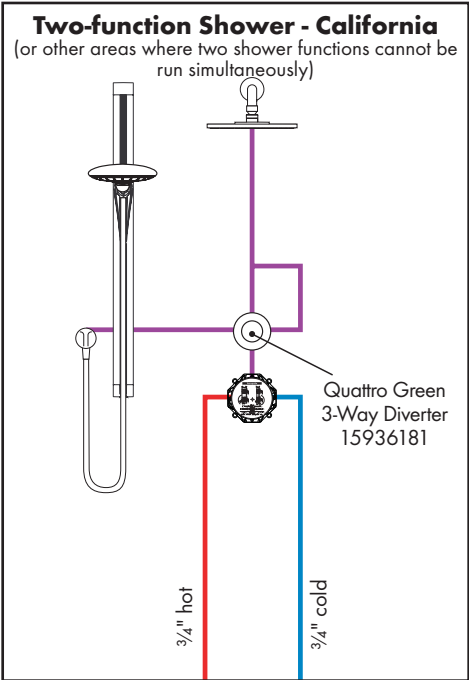

Thermostat with Shut Off Valve / Pressure Balance Valve / ShowerSelect 1-Function

**Pressure Balance Valve Only**

**Thermostat with Shut Off Valve & Diverter / Pressure Balance Valve with Diverter / ShowerSelect 2-Function**

**AXOR Thermostatic Mixer**

**AXOR Thermostatic Mixer**