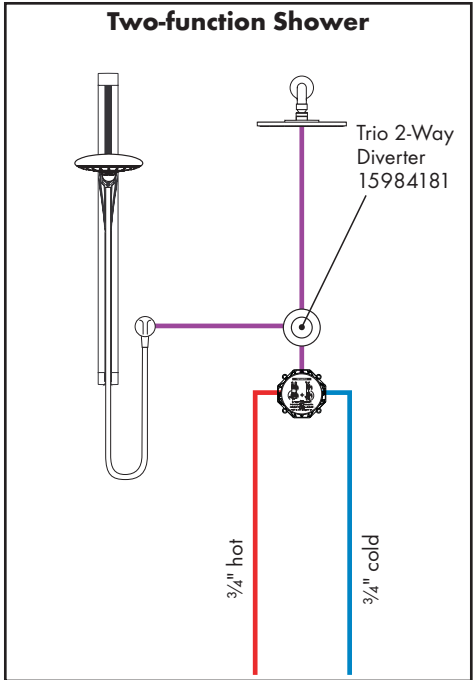

Thermostat with Shut Off Valve / Pressure Balance Valve / ShowerSelect 1-Function

**Pressure Balance Valve Only**

**Thermostat with Shut Off Valve & Diverter / Pressure Balance Valve with Diverter / ShowerSelect 2-Function**