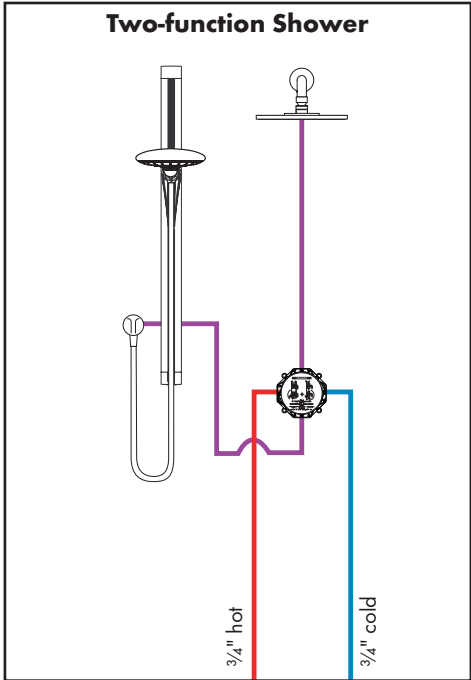

Thermostat with Shut Off Valve / Pressure Balance Valve / ShowerSelect 1-Function

**Pressure Balance Valve Only**

**Thermostat with Shut Off Valve & Diverter / Pressure Balance Valve with Diverter / ShowerSelect 2-Function**

**AXOR Thermostatic Mixer**

**AXOR Thermostatic Mixer**