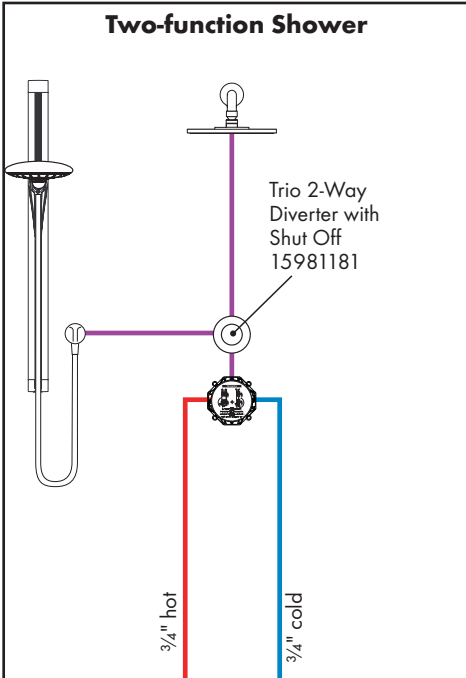

AXOR Thermostatic Mixer