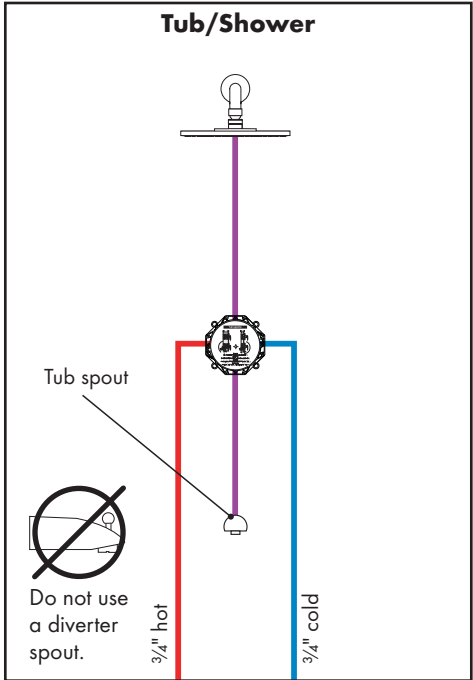

Thermostat with Shut Off Valve / Pressure Balance Valve / ShowerSelect 1-Function

**Pressure Balance Valve Only**

**Thermostat with Shut Off Valve & Diverter / Pressure Balance Valve with Diverter / ShowerSelect 2-Function**