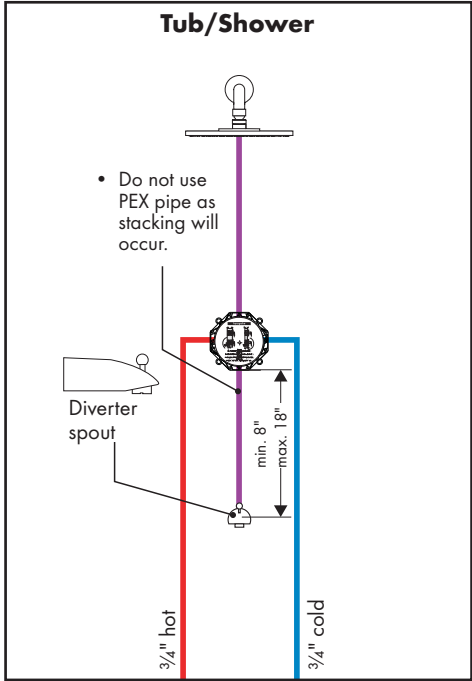

Thermostat with Shut Off Valve / Pressure Balance Valve / ShowerSelect 1-Function

**Pressure Balance Valve Only**

**Thermostat with Shut Off Valve & Diverter / Pressure Balance Valve with Diverter / ShowerSelect 2-Function**