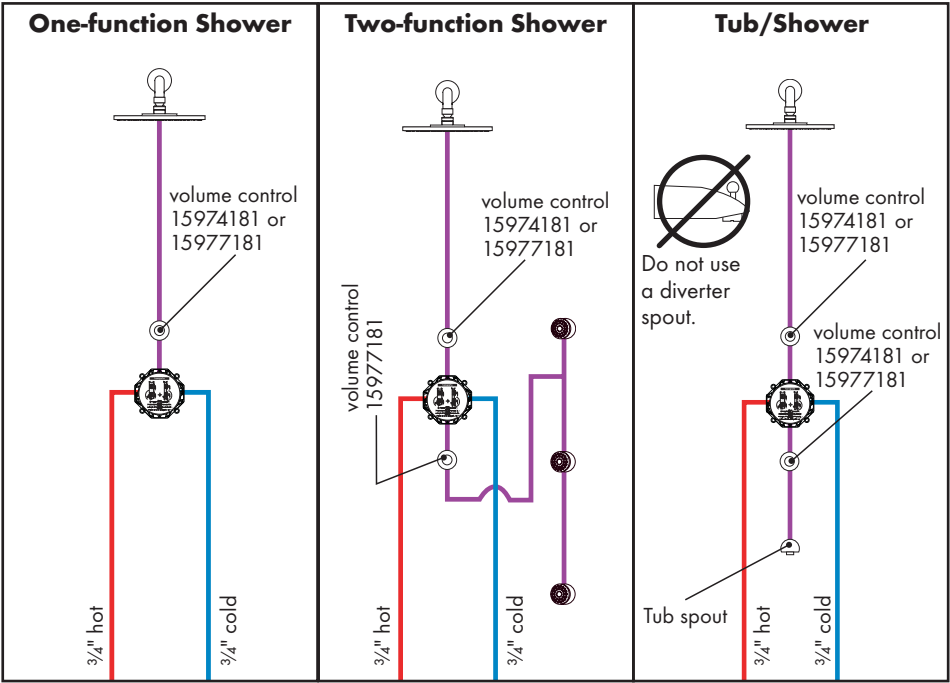

AXOR Thermostatic Mixer