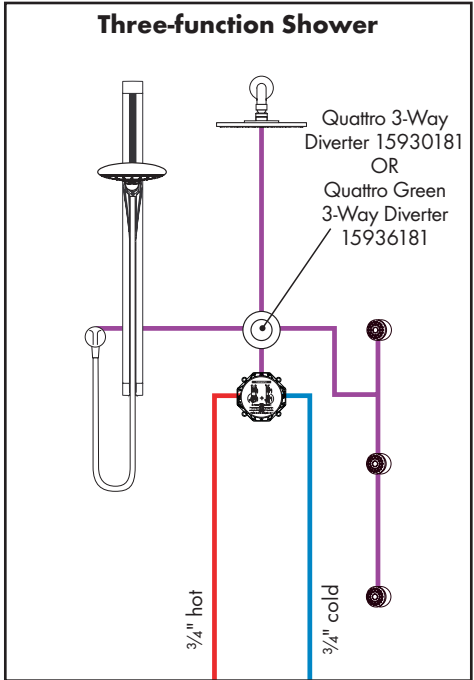

Thermostat with Shut Off Valve / Pressure Balance Valve / ShowerSelect 1-Function

**Pressure Balance Valve Only**

**Thermostat with Shut Off Valve & Diverter / Pressure Balance Valve with Diverter / ShowerSelect 2-Function**