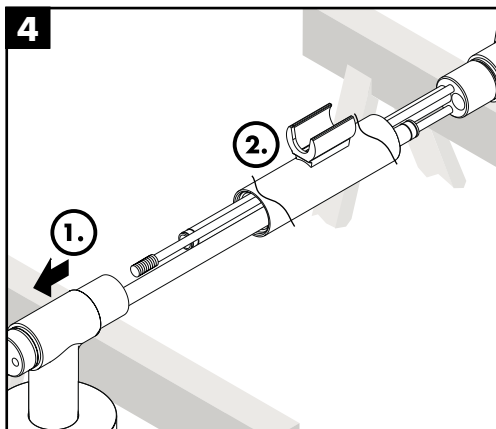

Service

Starck
97229000

AXOR[®]

hansgrohe

hansgrohe