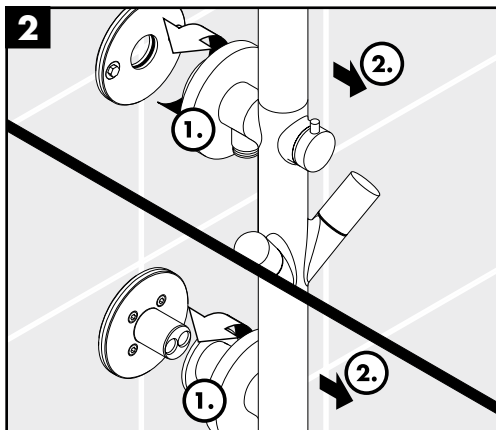

Service

Starck
97229000

AXOR[®]

hansgrohe

hansgrohe