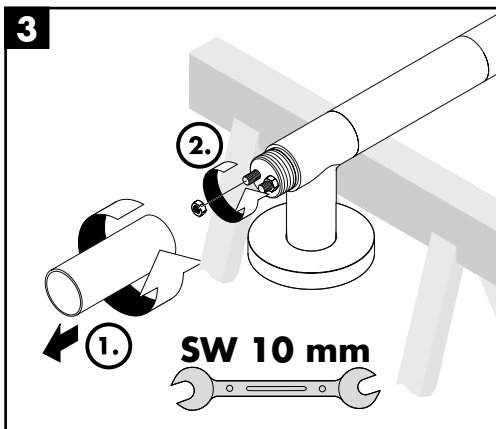

Service

Starck
97229000

AXOR[®]

hansgrohe

hansgrohe