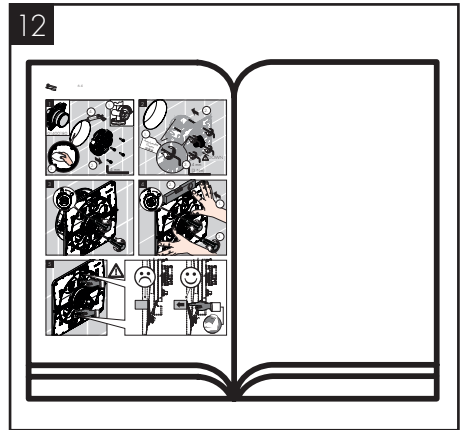

AXOR

Axor / Hansgrohe SE
Austraße 5-9
77761 Schiltach
Deutschland

info@axor-design.com
axor-design.com

09/2024
9.11025.01