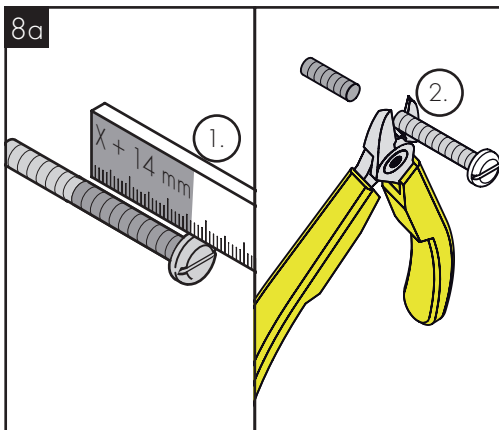

13643XX0

13645XX0

13646XX0

INSTALLATION

AXOR ShowerSelect ID