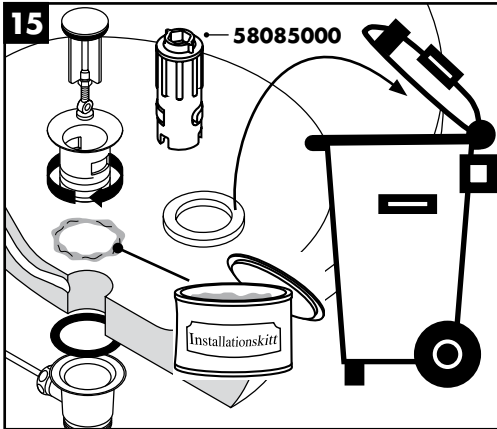

## Symbol description

Do not use silicone containing acetic acid!

**Dimensions** (see page 8)

**Flow diagram**  
(see page 8)

- ① with EcoSmart®
- ② without EcoSmart®

**Spare parts** (see page 9)

**Special accessories**

special tool (58085000) order as an extra

Installation kit order as an extra

**Operation** (see page 7)

**Cleaning** (see page 7) enclosed brochure

**Assembly see page 4**

öffnen / open

schließen / close

warm / hot

kalt / cold

**DE** Mit QuickClean, der manuellen Reinigungsfunktion können die Strahlformer durch einfaches rubbeln vom Kalk befreit werden.

**EN** The QuickClean cleaning function only needs a small manual rub over to remove the lime scale from the spray channels.