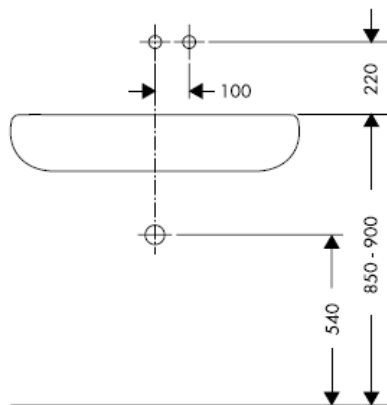

Final assembly

Uno 38113XXX