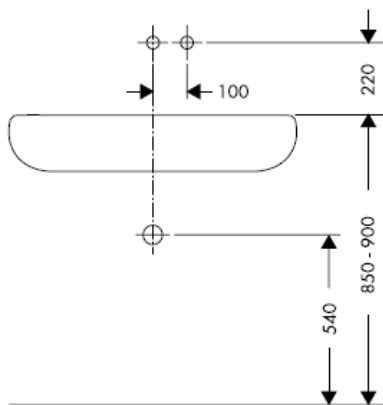

Citterio 39115XXX