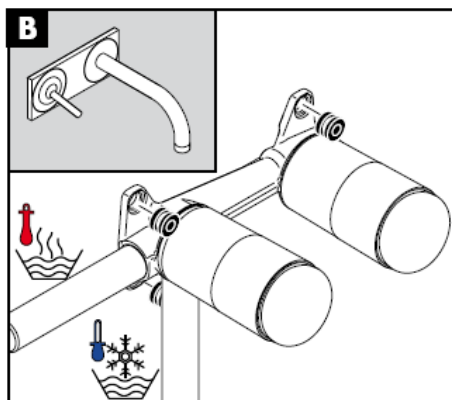

AXOR[®]
hansgrohe

Test certificate

DVGW	P-IX	SVGW	ACS	NF	WRAS	KIWA
	P-IX 18117/IO				X	

Important! The fitting must be installed, flushed and tested after the valid norms!

Final assembly

Steel 35112800

Uno 38112XXX