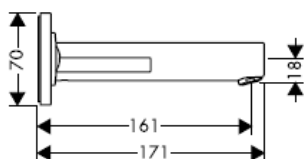

AXOR[®]
hansgrohe

Test certificate

DVGW	P-IX	SVGW	ACS	NF	WRAS	KIWA
	P-IX 18117/IO				X	

Important! The fitting must be installed, flushed and tested after the valid norms!

Final assembly

Steel 35112800

Uno 38112XXX