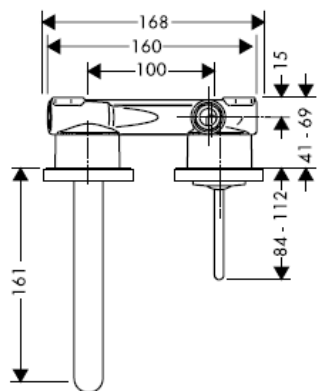

Final assembly

Steel 35113800