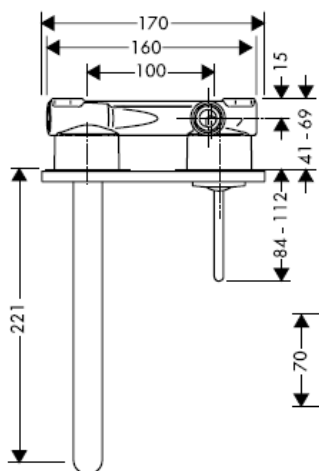

Steel 35115800