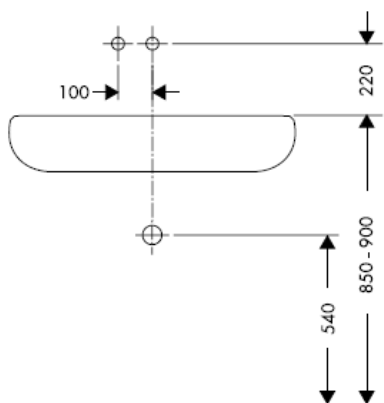

Steel 35115800