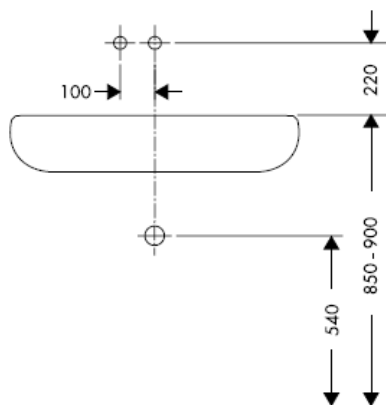

Final assembly

Uno 38113XXX