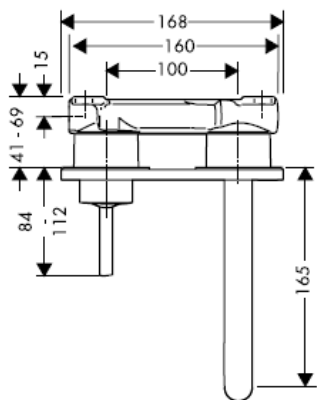

AXOR[®]
hansgrohe

Test certificate

DVGW	P-IX	SVGW	ACS	NF	WRAS	KIWA
	P-IX 18117/IO				X	

Important! The fitting must be installed, flushed and tested after the valid norms!

Final assembly

Steel 35112800

Uno 38112XXX