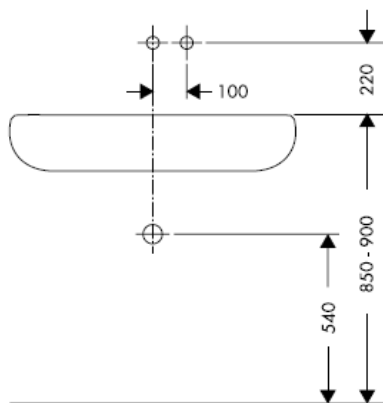

Steel 35115800