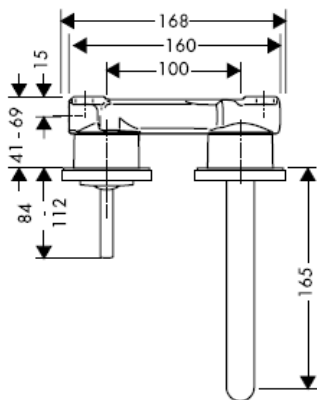

Final assembly

Uno 38113XXX