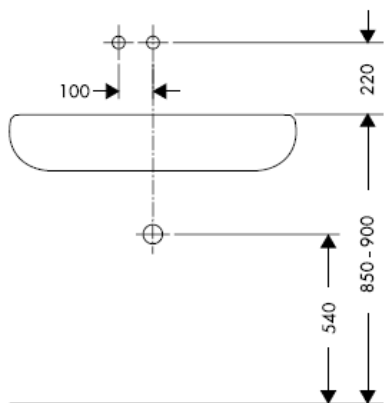

AXOR[®]
hansgrohe

Test certificate

DVGW	P-IX	SVGW	ACS	NF	WRAS	KIWA
	P-IX 18117/IO				X	

Important! The fitting must be installed, flushed and tested after the valid norms!

Final assembly

Steel 35112800

Uno 38112XXX