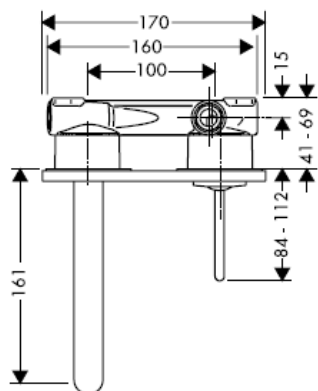

AXOR[®]
hansgrohe

Test certificate

DVGW	P-IX	SVGW	ACS	NF	WRAS	KIWA
	P-IX 18117/IO				X	

Important! The fitting must be installed, flushed and tested after the valid norms!

Final assembly

Steel 35112800

Uno 38112XXX