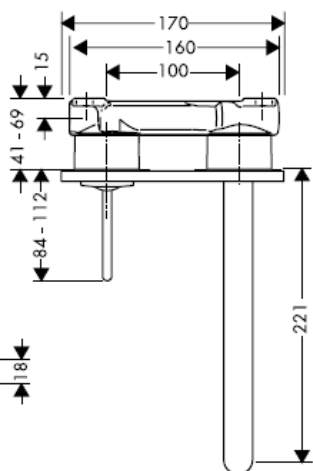

Steel 35115800