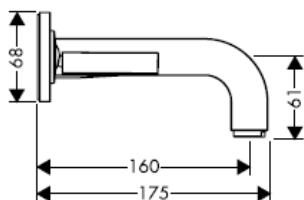

Citterio 39112XXX