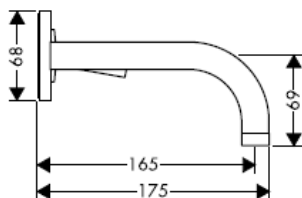

AXOR[®]
hansgrohe

Test certificate

DVGW	P-IX	SVGW	ACS	NF	WRAS	KIWA
	P-IX 18117/IO				X	

Important! The fitting must be installed, flushed and tested after the valid norms!

Final assembly

Steel 35112800

Uno 38112XXX