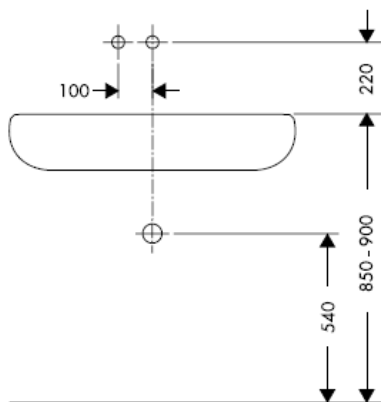

Citterio 39113XXX