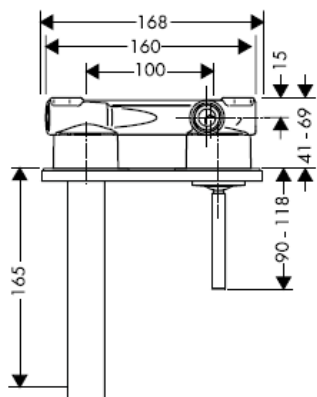

Citterio 39112XXX