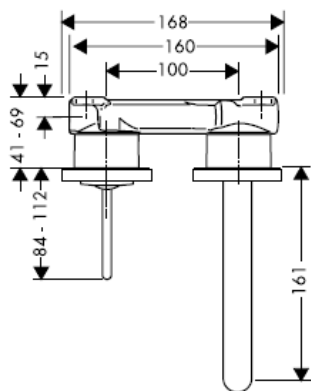

Final assembly

Steel 35113800