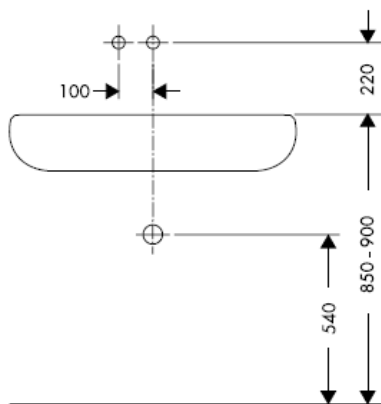

Citterio 39112XXX