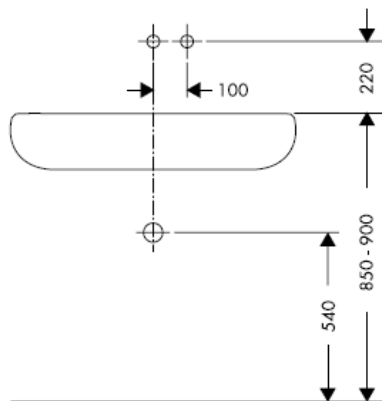

Final assembly

Steel 35113800