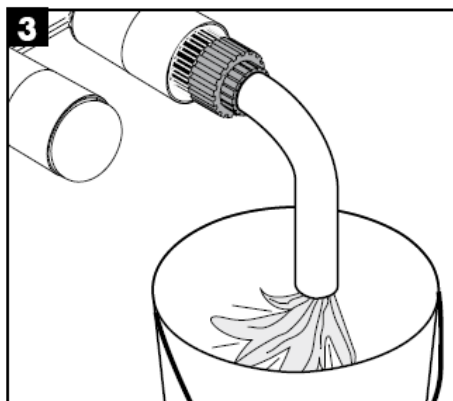

AXOR[®]
hansgrohe

Test certificate

DVGW	P-IX	SVGW	ACS	NF	WRAS	KIWA
	P-IX 18117/IO				X	

Important! The fitting must be installed, flushed and tested after the valid norms!

Final assembly

Steel 35112800

Uno 38112XXX