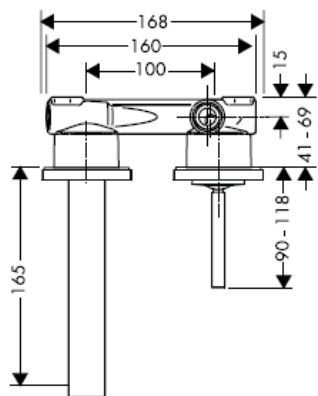

Citterio 39113XXX