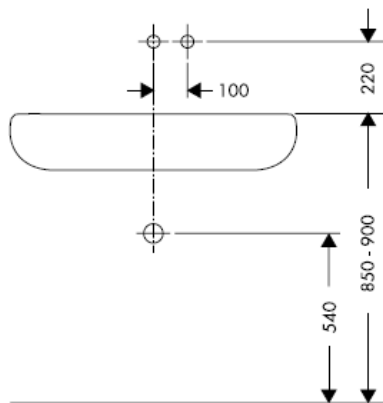

AXOR[®]
hansgrohe

Test certificate

DVGW	P-IX	SVGW	ACS	NF	WRAS	KIWA
	P-IX 18117/IO				X	

Important! The fitting must be installed, flushed and tested after the valid norms!

Final assembly

Steel 35112800

Uno 38112XXX