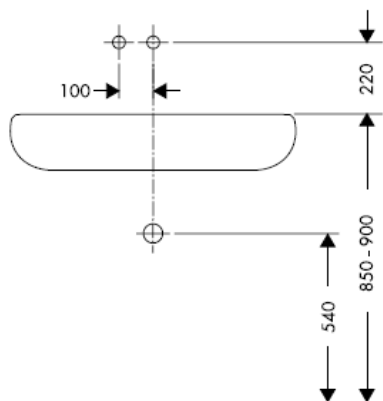

Final assembly

Steel 35113800