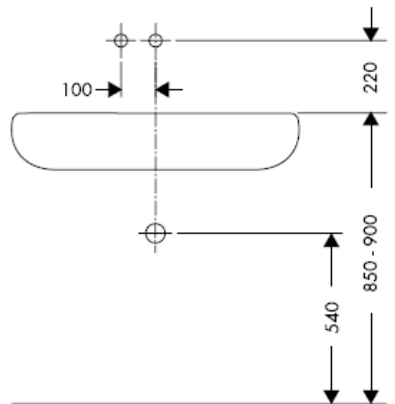

Finition

Citterio 39116XXX

hansgrohe