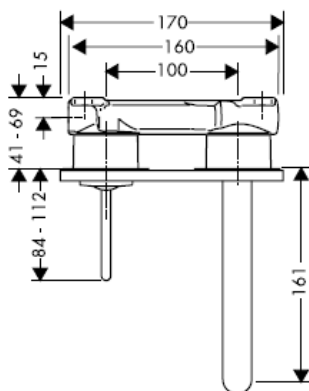

AXOR[®]
hansgrohe

Test certificate

DVGW	P-IX	SVGW	ACS	NF	WRAS	KIWA
	P-IX 18117/IO				X	

Important! The fitting must be installed, flushed and tested after the valid norms!

Final assembly

Steel 35112800

Uno 38112XXX