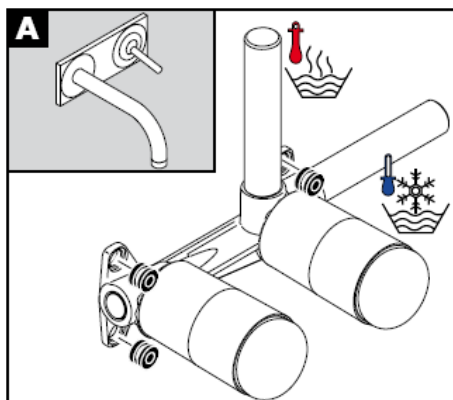

AXOR[®]
hansgrohe

Test certificate

DVGW	P-IX	SVGW	ACS	NF	WRAS	KIWA
	P-IX 18117/IO				X	

Important! The fitting must be installed, flushed and tested after the valid norms!

Final assembly

Steel 35112800

Uno 38112XXX