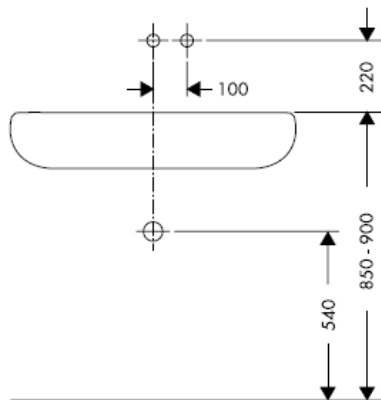

AXOR[®]
hansgrohe

Test certificate

DVGW	P-IX	SVGW	ACS	NF	WRAS	KIWA
	P-IX 18117/IO				X	

Important! The fitting must be installed, flushed and tested after the valid norms!

Final assembly

Steel 35112800

Uno 38112XXX