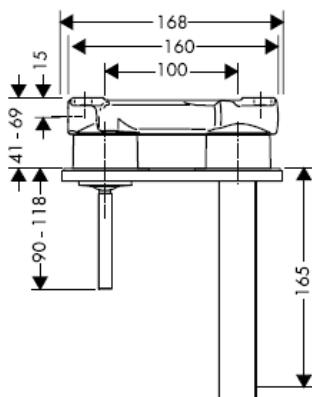

Citterio 39112XXX