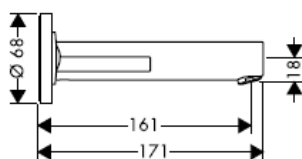

Final assembly

Steel 35113800