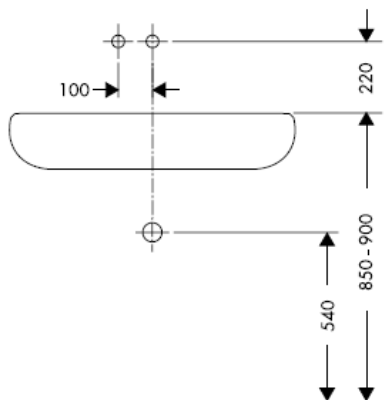

AXOR[®]
hansgrohe

Test certificate

DVGW	P-IX	SVGW	ACS	NF	WRAS	KIWA
	P-IX 18117/IO				X	

Important! The fitting must be installed, flushed and tested after the valid norms!

Final assembly

Steel 35112800

Uno 38112XXX