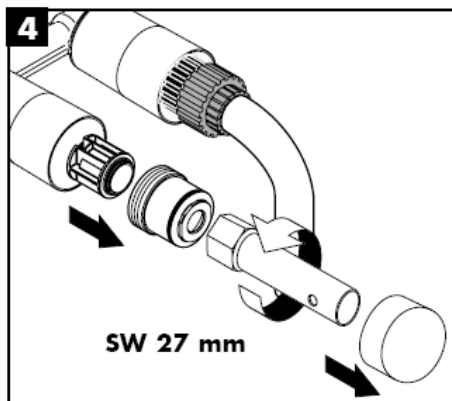

AXOR[®]
hansgrohe

Test certificate

DVGW	P-IX	SVGW	ACS	NF	WRAS	KIWA
	P-IX 18117/IO				X	

Important! The fitting must be installed, flushed and tested after the valid norms!

Final assembly

Steel 35112800

Uno 38112XXX