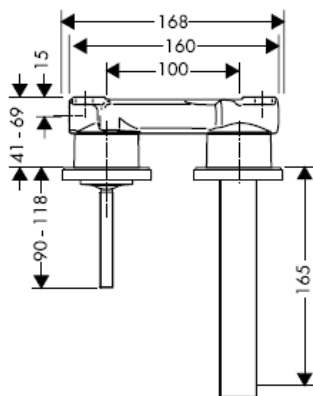

Citterio 39113XXX