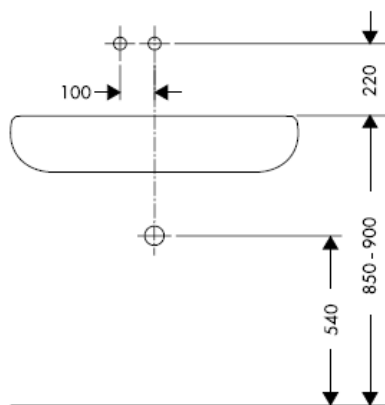

Citterio 39115XXX