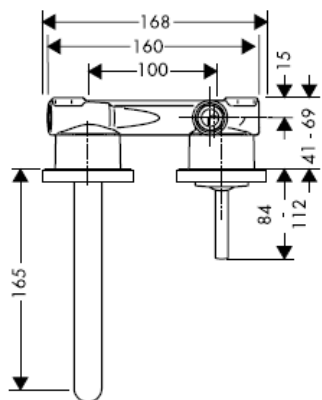

Final assembly

Uno 38113XXX