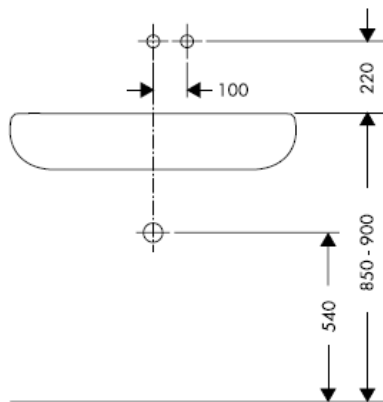

Citterio 39113XXX