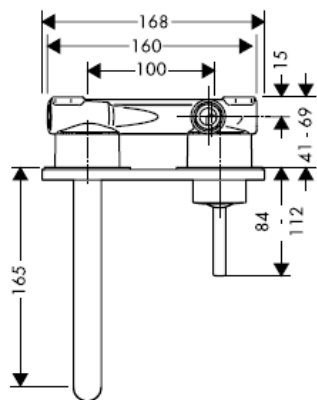

AXOR[®]
hansgrohe

Test certificate

DVGW	P-IX	SVGW	ACS	NF	WRAS	KIWA
	P-IX 18117/IO				X	

Important! The fitting must be installed, flushed and tested after the valid norms!

Final assembly

Steel 35112800

Uno 38112XXX