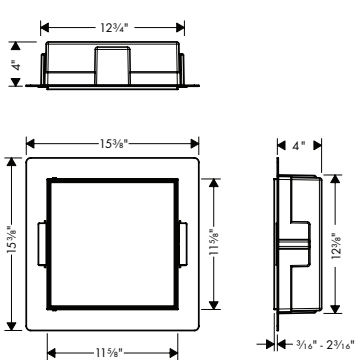

Area of application

- New build
- Renovation

XtraStoris Rock 12" x 12" x 4"