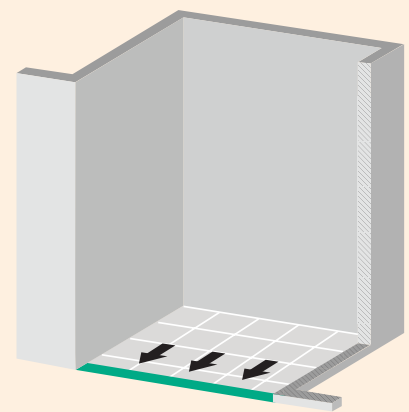

Height flexibility with Tile Adjustable Frame

The finish set can be easily fixed at different heights using the height-adjustable frame. The robust stainless steel frame adapts to tile thicknesses of 7-18 mm and makes installation easy and safe.

Comfort

Easy-to-clean
surface

Flexible installation options

When it comes to installing RainDrain linear drains, you have options. The positioning of your drain is completely flexible based upon your needs. Here are three of the most common installation methods.

Along the wall | Wall-mounted

Centered | Wall-to-wall

At the entrance

Scan or click QR to see the installation of RainDrain linear drain in action.

RainDrain Brilliance

Versatile point drain

- Point drains available in 2 sizes: 4" x 4" or 6" x 6".
- Customizable - reversible grate with a tileable backside.
- Easy adjustment to tile thickness with height adjustable frame (1/4" - 3/4").
- Flexible mounting options: Wall mount or free in the floor.
- Perfect color match with other hansgrohe products.
- High drainage capacity up to 10.3 GPM (39 l/min.).
- Easy-to-clean surface.
- Suitable for both new construction and renovations.
- Includes rough.