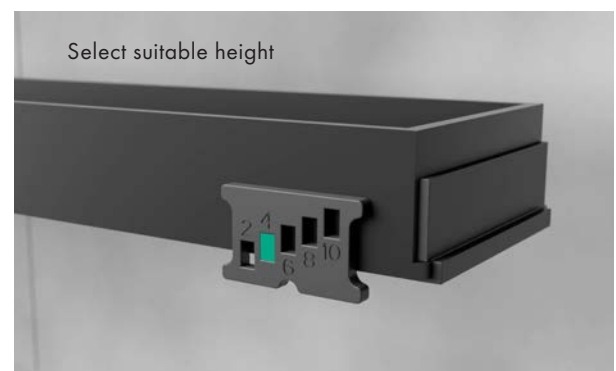

Height flexibility with Tile Adjustable Frame

The finish set can be easily fixed at different heights using the height-adjustable frame. The robust stainless steel frame adapts to tile thicknesses of 7-18 mm and makes installation easy and safe.