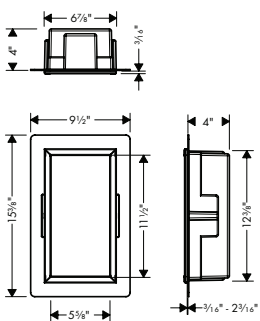

XtraStoris Original
12'' x 6'' x 4''

XtraStoris Original
12'' x 6'' x 5 1/2''

XtraStoris Original
12'' x 12'' x 4''

XtraStoris Original
12'' x 12'' x 5 1/2''

Scan or click the QR to access and download technical content for XtraStoris Original wall niche on the ProServices website.

- 1 Tile
- 2 Tile adhesive
- 3 Sealing membrane
- 4 Installation set
- 5 Stainless steel body
- 6 Frame

Specifications

Available Sizes

- 12" x 6" x 4"
- 12" x 6" x 5 1/2"
- 12" x 12" x 4"
- 12" x 12" x 5 1/2"
- 12" x 24" x 4"
- 12" x 36" x 4"