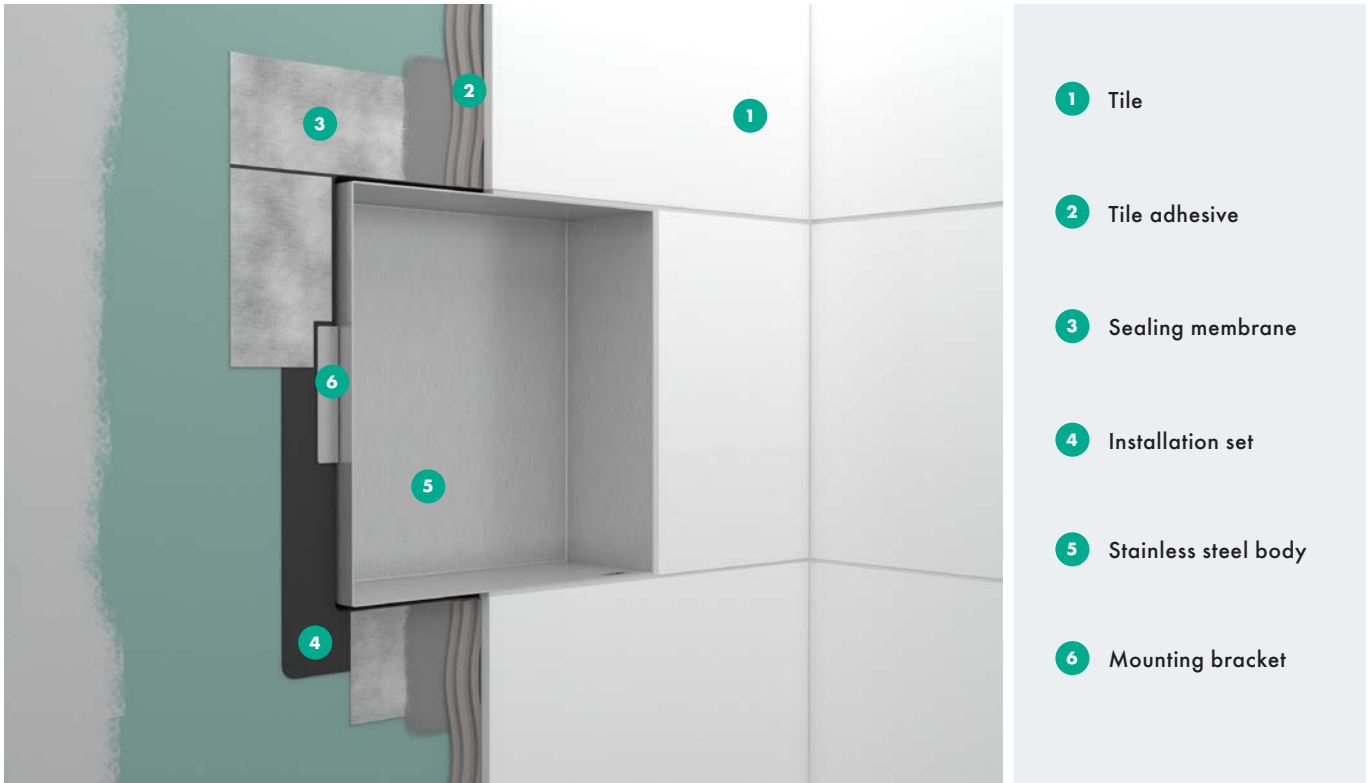

Scan or click the QR to access and download technical content for XtraStoris Minimalistic wall niche on the ProServices website.

- 1 Tile
- 2 Tile adhesive
- 3 Sealing membrane
- 4 Installation set
- 5 Stainless steel body
- 6 Mounting bracket

Specifications

Available Sizes

- 12" x 6" x 4"
- 12" x 6" x 5 1/2"
- 12" x 12" x 4"
- 12" x 12" x 5 1/2"

Wall type

Dry-wall construction

Area of application

- New build
- Renovation

Installation depth

4" or 5 1/2", depending on the item ordered