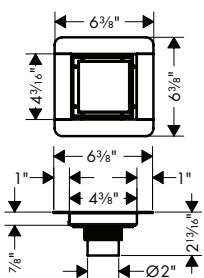

Tile thickness

1/4" - 3/4"

Water seal height for tile installation

2"

Drain outlet

2"

RainDrain Brilliance and RainDrain Rock 4"x4"

RainDrain Brilliance and RainDrain Rock 6"x6"