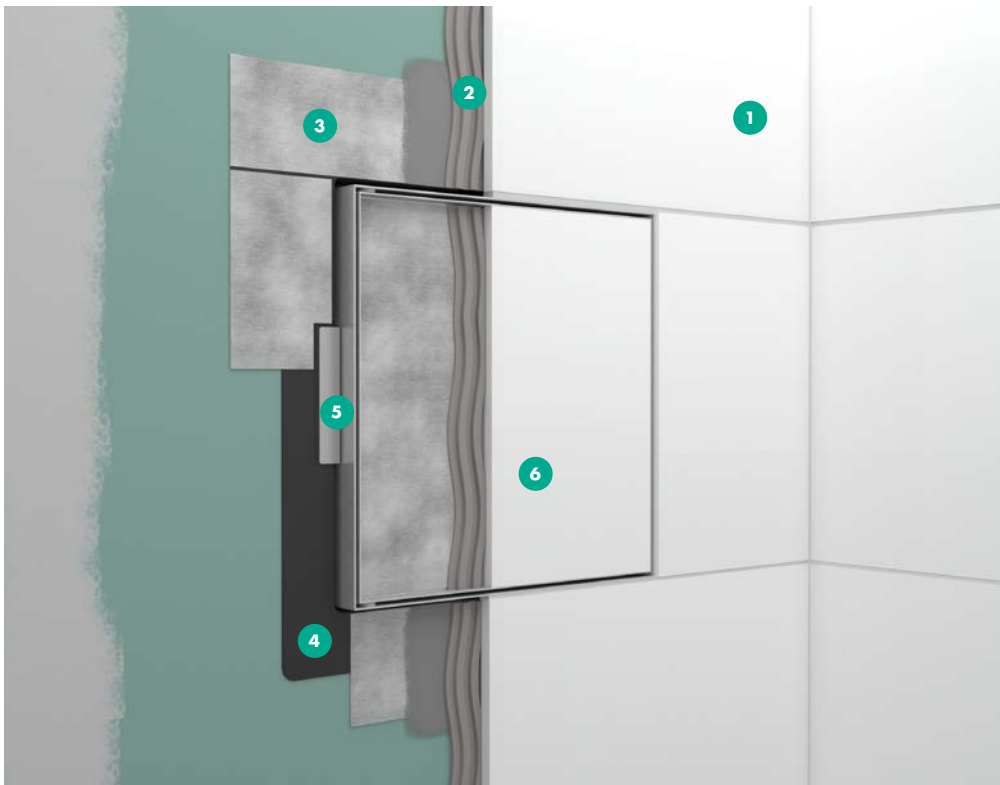

Scan or click the QR to access and download technical content for XtraStoris Rock wall niche on the ProServices website.

- 1 Tile
- 2 Tile adhesive
- 3 Sealing membrane
- 4 Installation set
- 5 Mounting bracket
- 6 Tileable door

Specifications

Available Sizes

- 12" x 6" x 4"
- 12" x 6" x 5 1/2"
- 12" x 12" x 4"
- 12" x 12" x 5 1/2"

Wall type

Dry-wall construction

Installation depth

4" or 5 1/2", depending on the item ordered