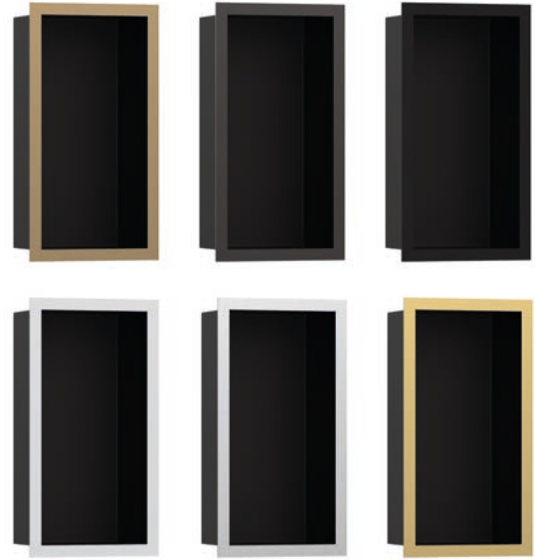

XtraStoris Individual wall niche

Wall niche Matte Black
with design frame 12" x 6" x 4"

56095xx0

Available Finishes: Brushed Bronze (-14),
Brushed Black Chrome (-34), Matte Black
(-67), Matte White (-70), Brushed Stainless
Steel (-80), Polished Gold optic (-99)