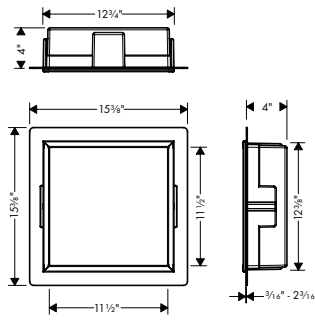

XtraStoris Original
12'' x 6'' x 4''

XtraStoris Original
12'' x 6'' x 5 1/2''

XtraStoris Original
12'' x 12'' x 4''

XtraStoris Original
12'' x 12'' x 5 1/2''

Scan or click the QR to access and download technical content for XtraStoris Original wall niche on the ProServices website.

- 1 Tile
- 2 Tile adhesive
- 3 Sealing membrane
- 4 Installation set
- 5 Stainless steel body
- 6 Frame

Specifications

Available Sizes

- 12" x 6" x 4"
- 12" x 6" x 5 1/2"
- 12" x 12" x 4"
- 12" x 12" x 5 1/2"
- 12" x 24" x 4"
- 12" x 36" x 4"