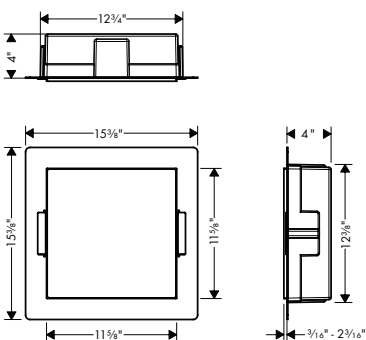

Variable installation depth

Protruding up to 2 1/8"
Flush mount is possible

XtraStoris Minimalistic 12" x 12" x 4"