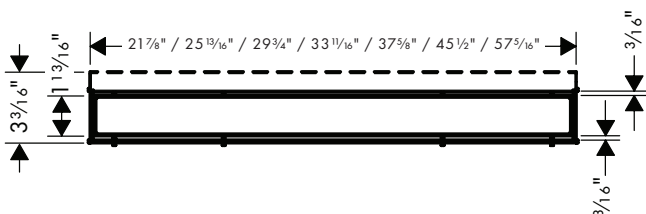

Grate width

1⁷/₈"

Connection

Vertical

Frame width

2¹/₂" (In-floor)
3¹/₈" (Wall flange included)

RainDrain Match / RainDrain Match Boardwalk /
RainDrain Match Classic

XtraStoris Wall Niches