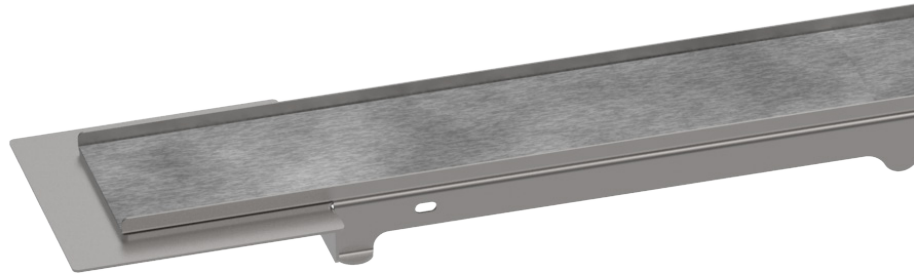

RainDrain Rock linear drain

*Rough listed next to the RainDrain item number is a required part and ordered separately.

Finish set shower drain 600 (23 $\frac{5}{8}$ "
Adjustable length: 23 $\frac{5}{8}$ " - 27 $\frac{5}{8}$ "
56029001 / Rough: # 56010181

Finish set shower drain 700 (27 $\frac{5}{8}$ "
Adjustable length: 27 $\frac{5}{8}$ " - 31 $\frac{1}{2}$ "
56030001 / Rough: # 56011181

Finish set shower drain 800 (31 $\frac{1}{2}$ "
Adjustable length: 31 $\frac{1}{2}$ " - 35 $\frac{1}{2}$ "
56031001 / Rough: # 56012181

Finish set shower drain 900 (35 $\frac{1}{2}$ "
Adjustable length: 35 $\frac{1}{2}$ " - 39 $\frac{3}{8}$ "
56032001 / Rough: # 56013181

Finish set shower drain 1000 (39 $\frac{3}{8}$ "
Adjustable length: 39 $\frac{3}{8}$ " - 43 $\frac{3}{8}$ "
56033001 / Rough: # 56014181

Finish set shower drain 1200 (47 $\frac{1}{4}$ "
Adjustable length: 47 $\frac{1}{4}$ " - 51 $\frac{1}{8}$ "
56034001 / Rough: # 56015181

Finish set shower drain 1500 (59 $\frac{1}{8}$ "
Adjustable length: 59 $\frac{1}{8}$ " - 63"
56114001 / Rough: # 56113181

Finish: Nature Stone

The frameless design makes this shower drain almost invisible

Both sides can be shortened