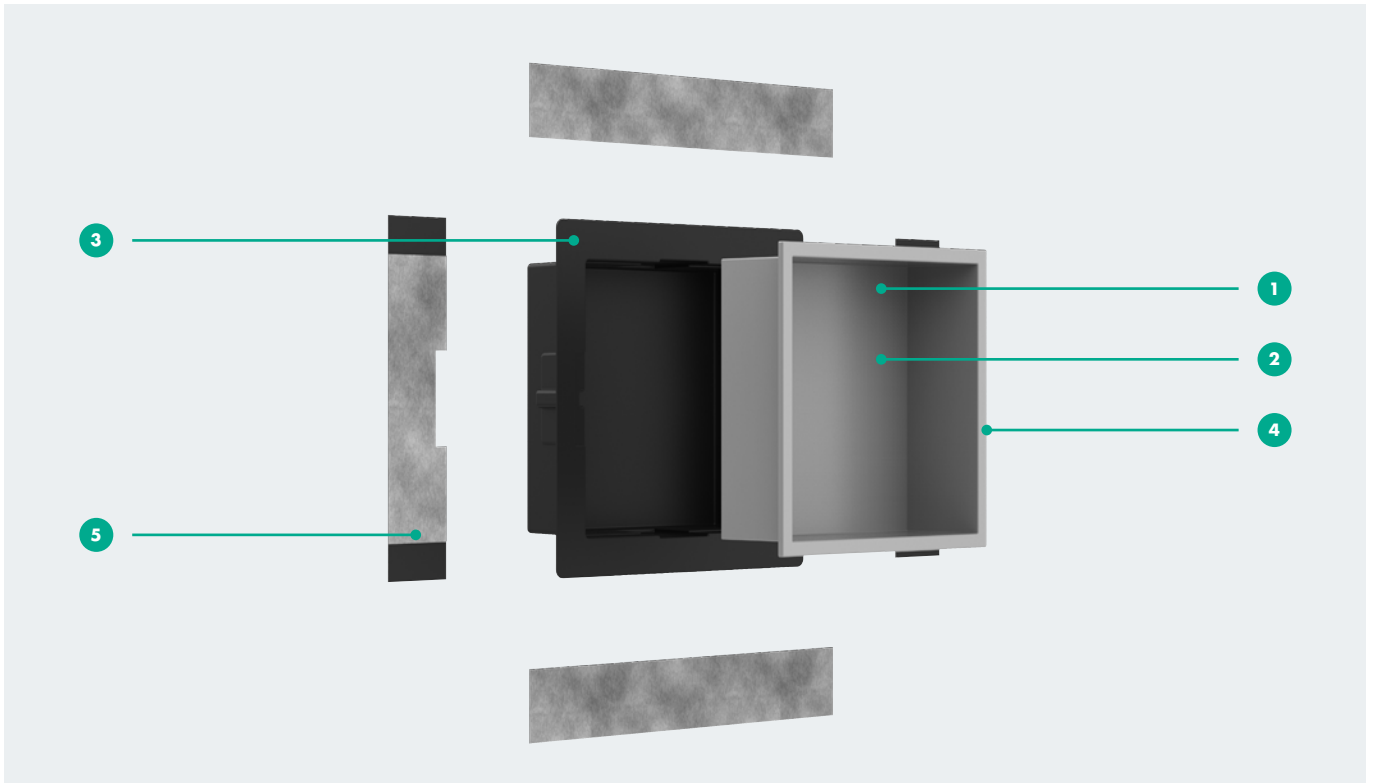

XtraStoris Original
Recessed Toilet Paper Holder

56065xx0

Finishes: Matte Black (-67),
Matte White (-70), Brushed Stainless
Steel (-80)

XtraStoris Original wall niche

With integrated frame

Features

- 1 Finish: Matte Black, Matte White, Stainless Steel Optic
- 2 Surface: the powder-coated stainless steel on the wall niche is easy to clean
- 3 Installation set: easy mounting installation element made of polystyrene (PS).
- 4 Integrated frame: seamless one-piece construction
- 5 Sealing membrane: straightforward sealing and protection from water damage (always included)