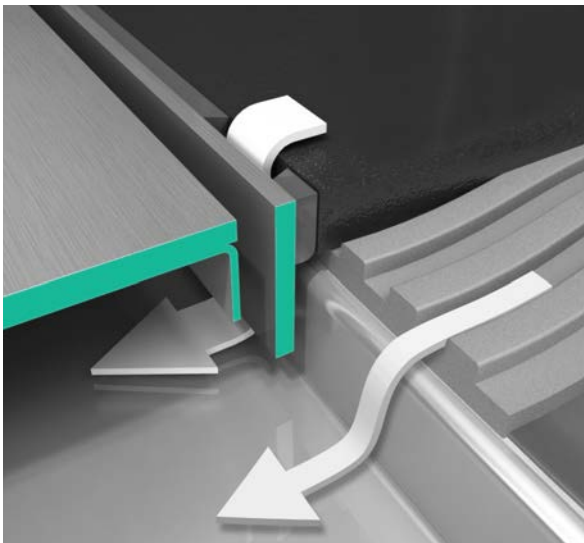

RainDrain

A sophisticated shower drain

Technology

Water Protection System

An innovative Water Protection System (WPS) provides an easy-to-install and safe-to-assemble seal system for shower drains. This WPS system consists of a flexible waterproofing membrane which is connected to the linear drain's stainless steel flanges and is attached in a controlled environment at the factory. No worries of jobsite conditions causing poor attachment, plus the potential of leaking due to unfavorable installation environment conditions is eliminated.