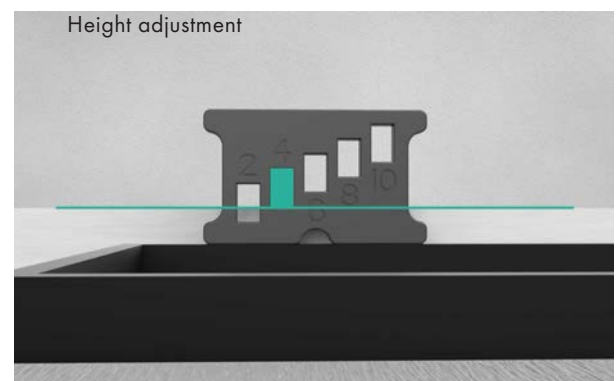

Height flexibility with Tile Adjustable Frame

The finish set can be easily fixed at different heights using the height-adjustable frame. The robust stainless steel frame adapts to tile thicknesses of 7-18 mm and makes installation easy and safe.