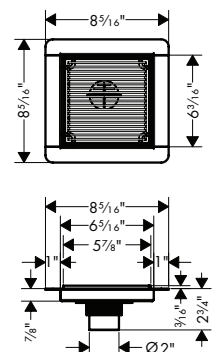

RainDrain Brilliance Boardwalk 6"x6"