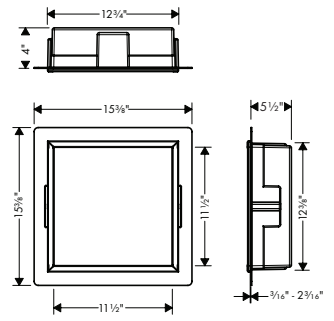

XtraStoris Original
12'' x 6'' x 4''

XtraStoris Original
12'' x 6'' x 5 1/2''

XtraStoris Original
12'' x 12'' x 4''

XtraStoris Original
12'' x 12'' x 5 1/2''

Scan or click the QR to access and download technical content for XtraStoris Original wall niche on the ProServices website.

- 1 Tile
- 2 Tile adhesive
- 3 Sealing membrane
- 4 Installation set
- 5 Stainless steel body
- 6 Frame

Specifications

Available Sizes

- 12" x 6" x 4"
- 12" x 6" x 5 1/2"
- 12" x 12" x 4"
- 12" x 12" x 5 1/2"
- 12" x 24" x 4"
- 12" x 36" x 4"