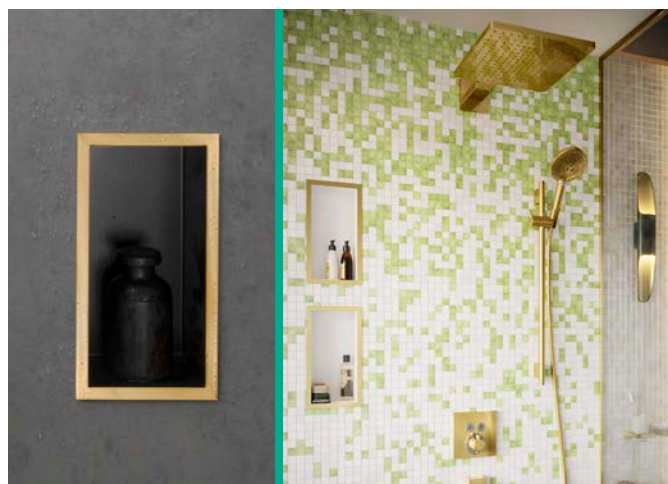

-99x Polished Gold Optic

Glamourously luxurious