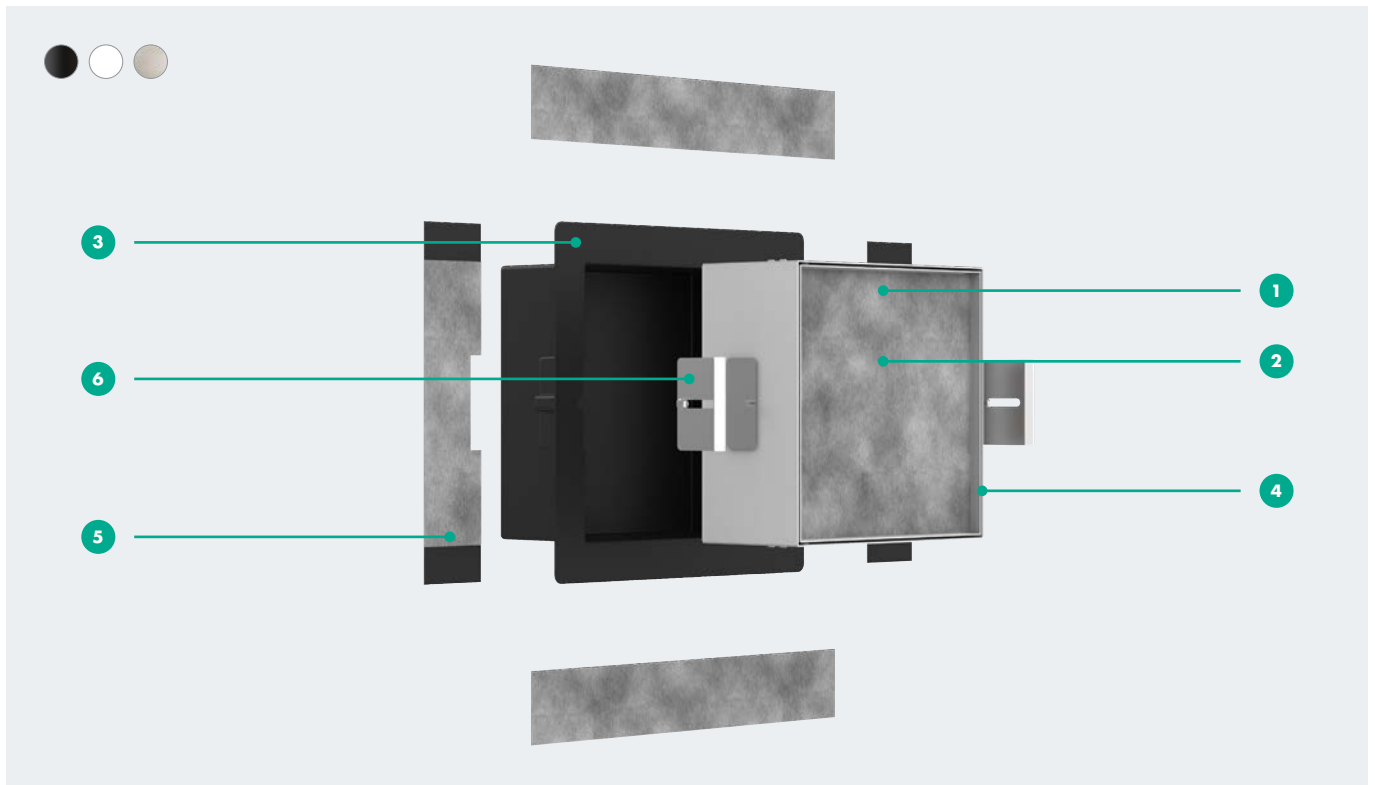

XtraStoris Rock wall niche

with tileable door

Features

- 1** Finish: Matte Black, Matte White, Stainless Steel Optic
- 2** Surface: the powder-coated stainless steel on the wall niche is easy to clean
- 3** Installation set: easy mounting installation element made of polystyrene (PS).
- 4** Tileable door: push-open technology
Tile thickness max. 1/2"
- 5** Sealing membrane: straightforward sealing, protection from water damage (always included)
- 6** Mounting bracket: can be installed flush with the tile, or as a design element protruding up to 2 1/8"