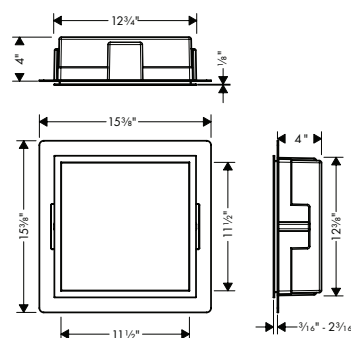

Specifications

Available Sizes

12" x 6" x 4"
12" x 12" x 4"

Wall type

Dry-wall construction

Installation depth

4"

Area of application

New build
Renovation

XtraStoris Individual 12" x 6" x 4"

XtraStoris Individual 12" x 12" x 4"

XtraStoris Rock

Seamlessly integrated wall niche
with tileable door

- Available in 4 sizes:
 - Square - 12"x12"x4" and 12"x12"x5½" *
 - Vertical Rectangle - 12"x6"x4" and 12"x6"x5½" *
- Tileable push-open door conceals items behind the wall for a cohesive design.
- Water Protection System provides a safeguard against water damage.
- Collection also offers recessed toilet brush holder with toilet paper holder integrated into the design.
- Easy to clean surface.
- High-quality stainless steel body and frame.
- Base of wall niche slopes gently to prevent sitting water.
- Installation depth 4" and 5½".
- Suitable for walls and plasterboard.
- Seamless connection to tiles.