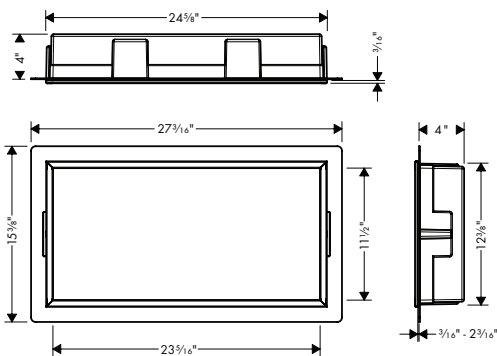

Area of application

- New build
- Renovation

XtraStoris Original 12" x 24" x 4"