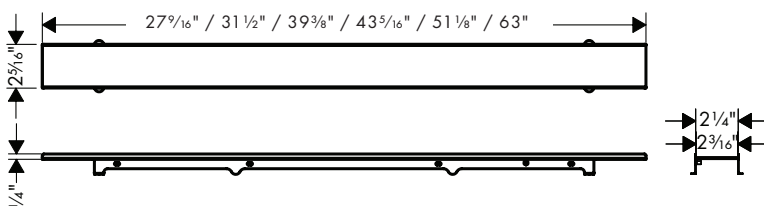

Specifications

Available Sizes

23⁵/₈", 27⁵/₈", 31¹/₂", 35¹/₂",
39³/₈", 47¹/₄", 59¹/₈"

Grate width

2 1/4"

Connection

Vertical

Tile thickness

up to 1 1/2"

Drain outlet

2"

RainDrain Rock

RainDrain Match

Linear drain with seamless connection to your tiles

- Linear drain available in 7 lengths: 23⁵/₈", 27⁵/₈", 31¹/₂", 35¹/₂", 39³/₈", 47¹/₄", and 59¹/₈".
- Customizable - reversible grate with a tileable backside.
- Easy adjustment to tile thickness with height adjustable frame (1/4" - 3/4").
- Flexible installation options: Free in the floor, wall mount, or at entrance of the shower.
- Suitable for any type of tile.
- Perfect color match with other hansgrohe products.
- High drainage capacity of up to 15.9 GPM (60 l/min).
- Easy-to-clean surface.
- Suitable for both new construction and renovation.
- Rough ordered separately.