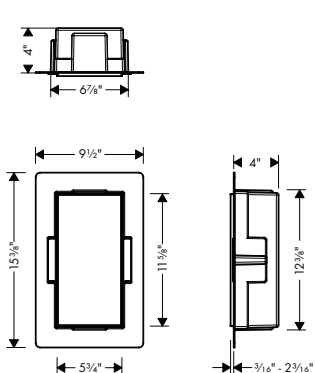

XtraStoris Minimalistic 12" x 6" x 4"