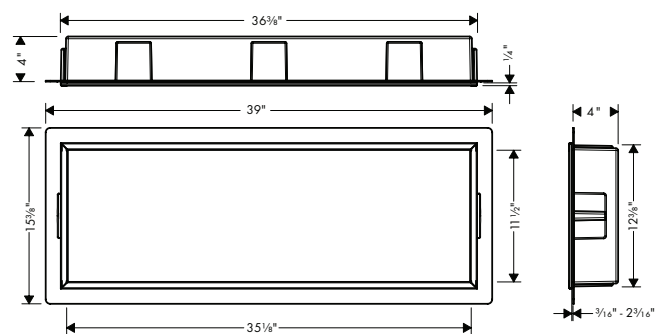

XtraStoris Original 12" x 36" x 4"