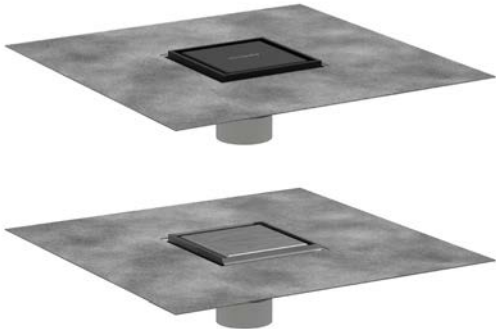

RainDrain Brilliance point drain

Set 4" x 4" trim with tileable rear cover and rough # 56130xx1

Set 6" x 6" trim with tileable rear cover and rough # 56134xx1 (Shown on image to right)

Finishes: Matte Black (-67), Brushed Stainless Steel (-80)