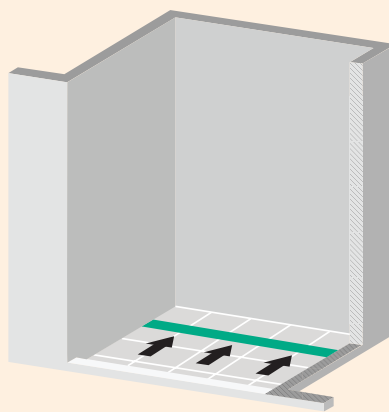

Height flexibility with Tile Adjustable Frame

The finish set can be easily fixed at different heights using the height-adjustable frame. The robust stainless steel frame adapts to tile thicknesses of 7-18 mm and makes installation easy and safe.

Comfort

Easy-to-clean
surface

Flexible installation options

When it comes to installing RainDrain linear drains, you have options. The positioning of your drain is completely flexible based upon your needs. Here are three of the most common installation methods.

Along the wall | Wall-mounted

Centered | Wall-to-wall

At the entrance

Scan or click QR to see the installation of RainDrain linear drain in action.

RainDrain Brilliance

Versatile point drain

- Point drains available in 2 sizes: 4" x 4" or 6" x 6".
- Customizable - reversible grate with a tileable backside.
- Easy adjustment to tile thickness with height adjustable frame (1/4" - 3/4").
- Flexible mounting options: Wall mount or free in the floor.
- Perfect color match with other hansgrohe products.
- High drainage capacity up to 10.3 GPM (39 l/min.).
- Easy-to-clean surface.
- Suitable for both new construction and renovations.
- Includes rough.