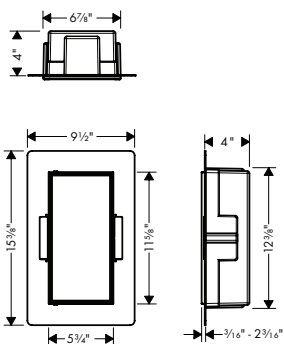

XtraStoris Rock 12" x 6" x 4" mm