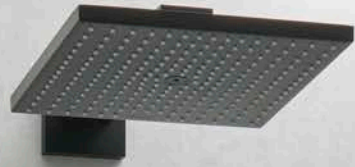

Specifications

Available Sizes

23⁵/₈", 27⁵/₈", 31¹/₂", 35¹/₂",
39³/₈", 47¹/₄", 59¹/₈"

Grate width

2 1/4"

Connection

Vertical

Tile thickness

up to 1 1/2"

Drain outlet

2"

RainDrain Rock

RainDrain Match

Linear drain with seamless connection to your tiles

- Linear drain available in 7 lengths: 23⁵/₈", 27⁵/₈", 31¹/₂", 35¹/₂", 39³/₈", 47¹/₄", and 59¹/₈".
- Customizable - reversible grate with a tileable backside.
- Easy adjustment to tile thickness with height adjustable frame (1/4" - 3/4").
- Flexible installation options: Free in the floor, wall mount, or at entrance of the shower.
- Suitable for any type of tile.
- Perfect color match with other hansgrohe products.
- High drainage capacity of up to 15.9 GPM (60 l/min).
- Easy-to-clean surface.
- Suitable for both new construction and renovation.
- Rough ordered separately.