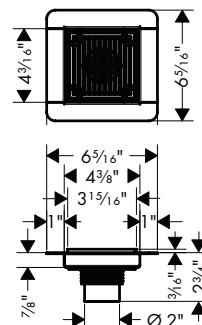

Tile thickness

1/4" - 3/4"

Water seal height for tile installation

2"

Drain outlet

2"

RainDrain Brilliance and RainDrain Rock 4"x4"

RainDrain Brilliance and RainDrain Rock 6"x6"