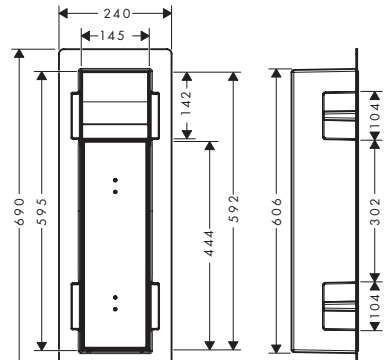

XtraStoris Rock Toilet Paper Holder
(Measurements are shown in mm)