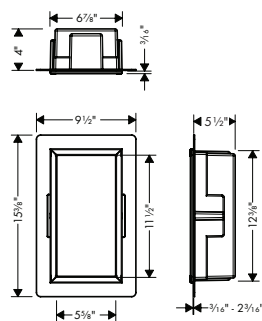

XtraStoris Original
12'' x 6'' x 4''

XtraStoris Original
12'' x 6'' x 5 1/2''

XtraStoris Original
12'' x 12'' x 4''

XtraStoris Original
12'' x 12'' x 5 1/2''

Scan or click the QR to access and download technical content for XtraStoris Original wall niche on the ProServices website.

- 1 Tile
- 2 Tile adhesive
- 3 Sealing membrane
- 4 Installation set
- 5 Stainless steel body
- 6 Frame

Specifications

Available Sizes

- 12" x 6" x 4"
- 12" x 6" x 5 1/2"
- 12" x 12" x 4"
- 12" x 12" x 5 1/2"
- 12" x 24" x 4"
- 12" x 36" x 4"