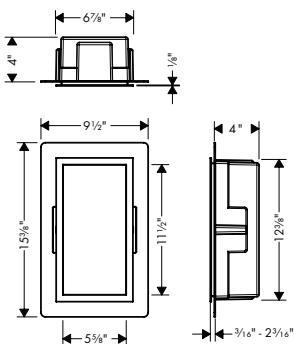

Specifications

Available Sizes

12" x 6" x 4"
12" x 12" x 4"

Wall type

Dry-wall construction

Installation depth

4"

Area of application

New build
Renovation

XtraStoris Individual 12" x 6" x 4"

XtraStoris Individual 12" x 12" x 4"

XtraStoris Rock

Seamlessly integrated wall niche
with tileable door

- Available in 4 sizes:
 - Square - 12"x12"x4" and 12"x12"x5½" *
 - Vertical Rectangle - 12"x6"x4" and 12"x6"x5½" *
- Tileable push-open door conceals items behind the wall for a cohesive design.
- Water Protection System provides a safeguard against water damage.
- Collection also offers recessed toilet brush holder with toilet paper holder integrated into the design.
- Easy to clean surface.
- High-quality stainless steel body and frame.
- Base of wall niche slopes gently to prevent sitting water.
- Installation depth 4" and 5½".
- Suitable for walls and plasterboard.
- Seamless connection to tiles.