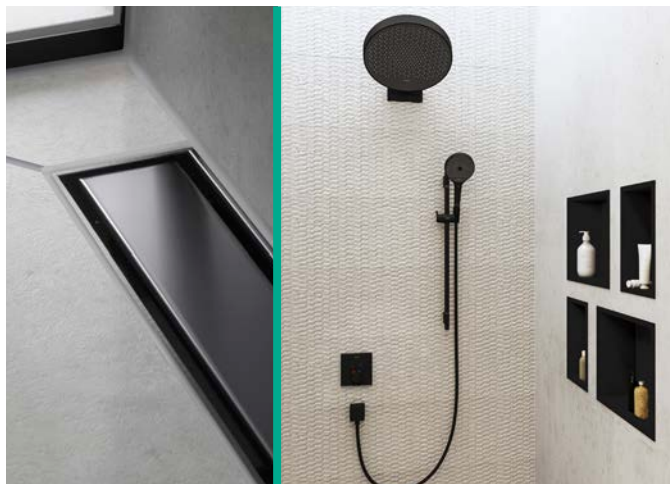

-67x Matte Black

Black and white contrasts, simplifying the visual language