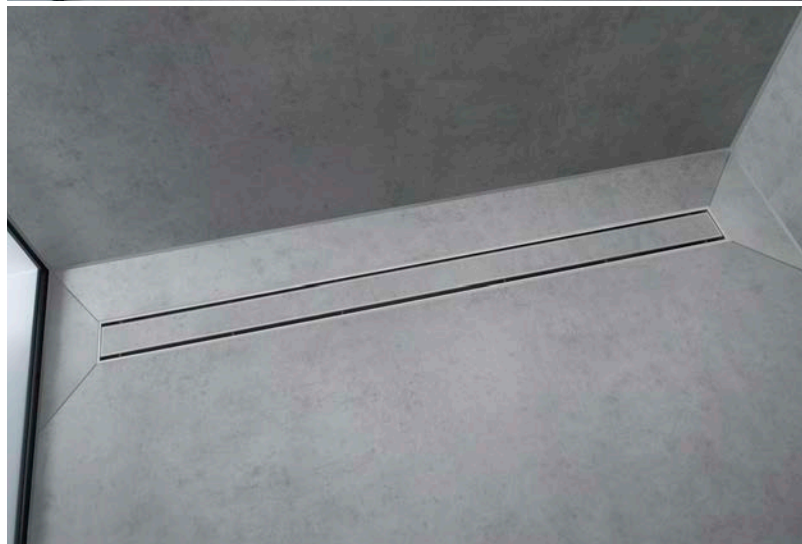

RainDrain Rock linear drain

*Rough listed next to the RainDrain item number is a required part and ordered separately.

Finish set shower drain 600 (23 $\frac{5}{8}$ "
Adjustable length: 23 $\frac{5}{8}$ " - 27 $\frac{5}{8}$ "
56029001 / Rough: # 56010181

Finish set shower drain 700 (27 $\frac{5}{8}$ "
Adjustable length: 27 $\frac{5}{8}$ " - 31 $\frac{1}{2}$ "
56030001 / Rough: # 56011181

Finish set shower drain 800 (31 $\frac{1}{2}$ "
Adjustable length: 31 $\frac{1}{2}$ " - 35 $\frac{1}{2}$ "
56031001 / Rough: # 56012181

Finish set shower drain 900 (35 $\frac{1}{2}$ "
Adjustable length: 35 $\frac{1}{2}$ " - 39 $\frac{3}{8}$ "
56032001 / Rough: # 56013181

Finish set shower drain 1000 (39 $\frac{3}{8}$ "
Adjustable length: 39 $\frac{3}{8}$ " - 43 $\frac{3}{8}$ "
56033001 / Rough: # 56014181

Finish set shower drain 1200 (47 $\frac{1}{4}$ "
Adjustable length: 47 $\frac{1}{4}$ " - 51 $\frac{1}{8}$ "
56034001 / Rough: # 56015181

Finish set shower drain 1500 (59 $\frac{1}{8}$ "
Adjustable length: 59 $\frac{1}{8}$ " - 63"
56114001 / Rough: # 56113181

Finish: Nature Stone

The frameless design makes this shower drain almost invisible

Both sides can be shortened