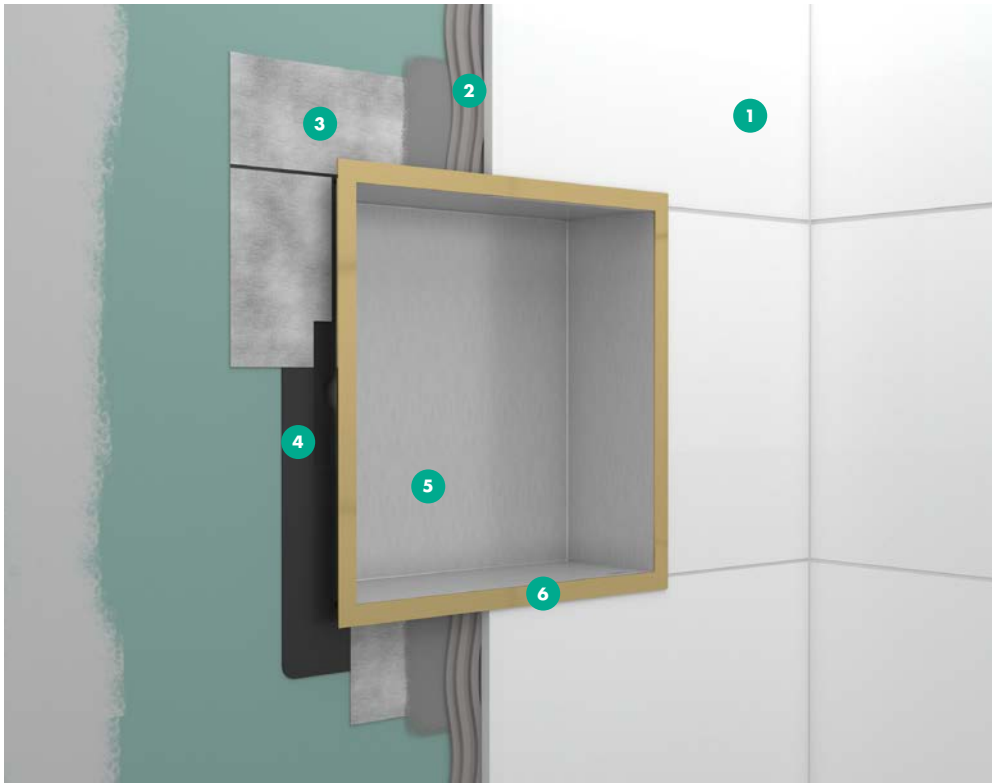

Scan or click the QR to access and download technical content for XtraStoris Individual wall niche on the ProServices website.

- 1 Tile
- 2 Tile adhesive
- 3 Sealing membrane
- 4 Installation set
- 5 Stainless steel body
- 6 Frame

Specifications

Available Sizes

12" x 6" x 4"
12" x 12" x 4"

Wall type

Dry-wall construction

Installation depth

4"