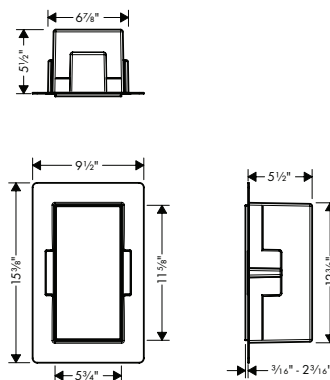

XtraStoris Minimalistic 12" x 6" x 4"

XtraStoris Minimalistic 12" x 6" x 5 1/2"

Scan or click the QR to access and download technical content for XtraStoris Minimalistic wall niche on the ProServices website.

- 1 Tile
- 2 Tile adhesive
- 3 Sealing membrane
- 4 Installation set
- 5 Stainless steel body
- 6 Mounting bracket

Specifications

Available Sizes

- 12" x 6" x 4"
- 12" x 6" x 5 1/2"
- 12" x 12" x 4"
- 12" x 12" x 5 1/2"