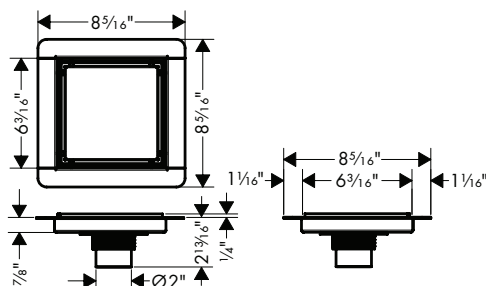

Tile thickness

1/4" - 3/4"

Water seal height for tile installation

2"

Drain outlet

2"

RainDrain Brilliance and RainDrain Rock 4"x4"

RainDrain Brilliance and RainDrain Rock 6"x6"