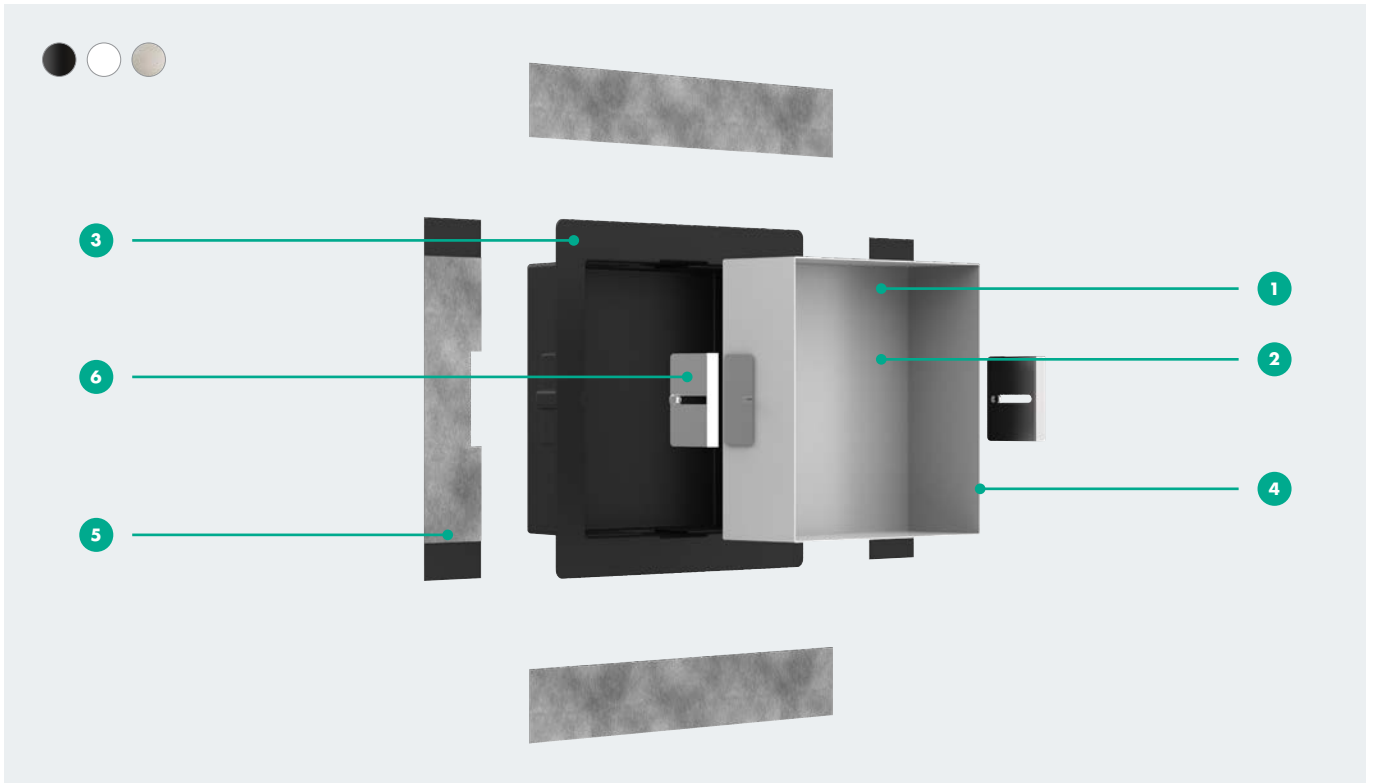

XtraStoris Minimalistic wall niche

Frameless design

Features

- 1** Finish: Matte Black, Matte White, Stainless Steel Optic
- 2** Surface: the powder-coated stainless steel on the wall niche is easy to clean
- 3** Installation set: easy mounting installation element made of polystyrene (PS).
- 4** Frameless: minimalist design
- 5** Sealing membrane: straightforward sealing, protection from water damage (always included)
- 6** Mounting bracket: can be installed flush with the tile, or as a designelement protruding up to 2 1/8"