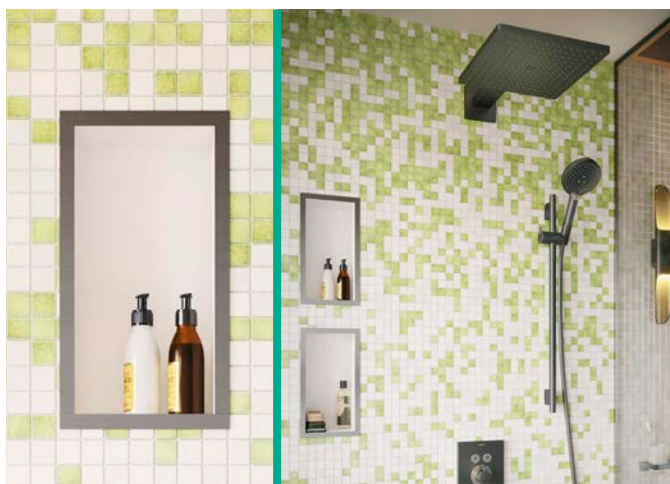

-34x Brushed Black Chrome

A dark, partially reflective surface creates a sophisticated aesthetic