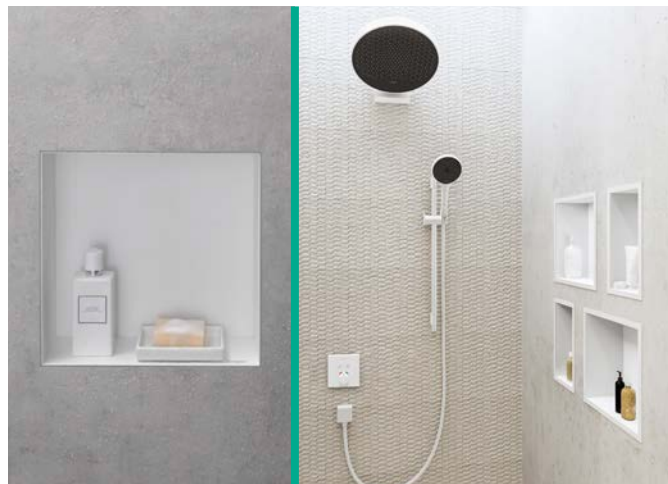

-70 Matte White

Playfully unconventional