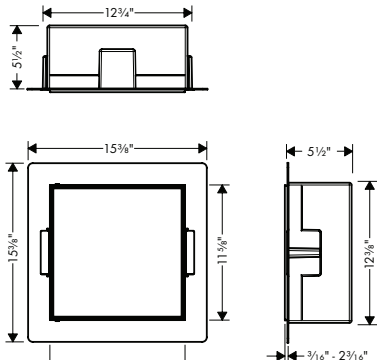

XtraStoris Rock 12" x 12" x 5 1/2"