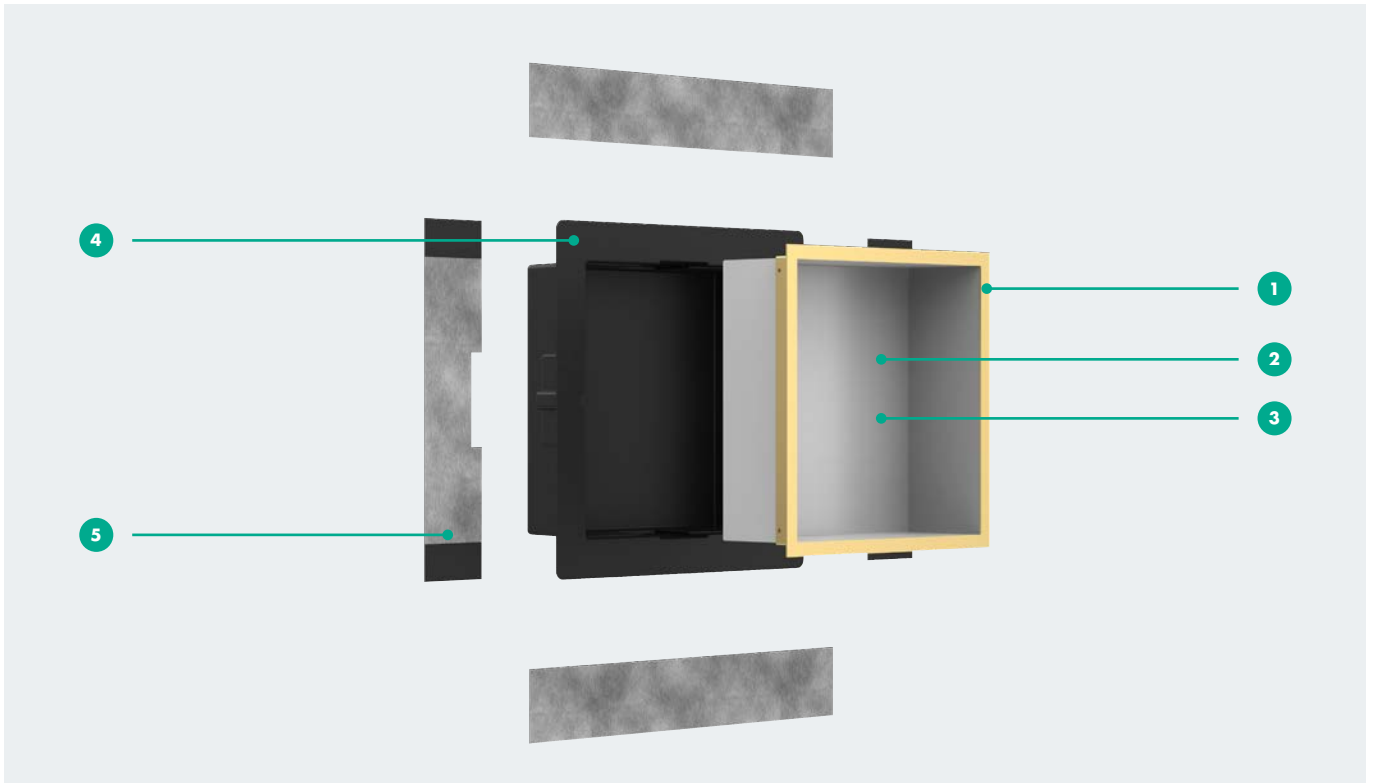

XtraStoris Individual wall niche

with design frame

Features

- 1 Design frame finish: Brushed Bronze, Brushed Black Chrome, Matte Black, Matte White, Brushed Stainless Steel, Polished Gold Optic
- 2 Body finish: Matte black, Matte White, Brushed Stainless Steel
- 3 Surface: the powder-coated stainless steel on the wall niche is easy to clean
- 4 Installation set: easy mounting installation element made of polystyrene (PS).
- 5 Sealing membrane: straightforward sealing, protection from water damage (always included)