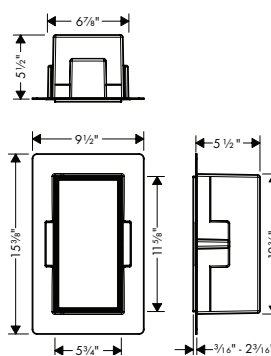

XtraStoris Rock 12" x 6" x 4" mm

XtraStoris Rock 12" x 6" x 5 1/2"

Scan or click the QR to access and download technical content for XtraStoris Rock wall niche on the ProServices website.

- 1 Tile
- 2 Tile adhesive
- 3 Sealing membrane
- 4 Installation set
- 5 Mounting bracket
- 6 Tileable door