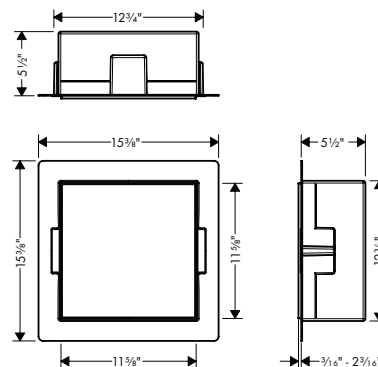

- 1 Tile
- 2 Tile adhesive
- 3 Sealing membrane
- 4 Installation set
- 5 Stainless steel body
- 6 Mounting bracket

Specifications

Available Sizes

- 12" x 6" x 4"
- 12" x 6" x 5 1/2"
- 12" x 12" x 4"
- 12" x 12" x 5 1/2"

Wall type

Dry-wall construction

Area of application

- New build
- Renovation

Installation depth

4" or 5 1/2", depending on the item ordered

Variable installation depth

Protruding up to 2 1/8"
Flush mount is possible

XtraStoris Minimalistic 12" x 12" x 4"

XtraStoris Minimalistic 12" x 12" x 5 1/2"

XtraStoris Individual

Wall niche with a design frame in FinishPlus colors

- Available in 2 sizes:
 - Square - 12"x12"x4" *
 - Vertical Rectangle - 12"x6"x4" *
- Consists of a body that is available in 3 colors, and a built-in frame that is available in 6 colors. Easily order body and frame colors with just one part number.
- Easy-to-clean surface.
- Water Protection System provides a safeguard against water damage.
- Designed especially for use in wet areas.
- Base of wall niche slopes gently to prevent sitting water.
- High-quality stainless steel body and frame.
- Seamless connection to tiles.
- Suitable for walls and plasterboard.