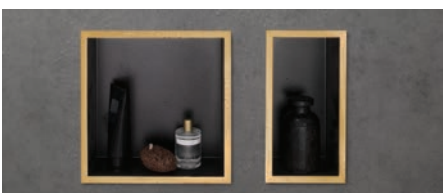

Scan or click QR to discover RainDrain and XtraStoris on hansgrohe-usa.com

Contents

4 Introduction

12 RainDrain Brilliance

Point drains with a tileable rear cover

13 Products

14 Specification/Installation

16 RainDrain Rock

Cut-to-size linear drains with a tileable trim

17 Products

18 Specification/Installation

20 RainDrain Match

Linear drains with a reversible grate and tileable back side

21 Products

22 Specification/Installation

30 XtraStoris Original

Wall niches with integrated frame

32 Products

34 Specification/Installation

36 XtraStoris Minimalistic

Wall niches without a frame for a minimal or flushed look

38 Products

40 Specification/Installation

42 XtraStoris Individual

Wall niches with an integrated FinishPlus frame

44 Products

46 Specification/Installation

48 XtraStoris Rock

Wall niches with a tileable push-open door

50 Products

52 Specification/Installation

54 Why RainDrain and XtraStoris?

An overview of features and benefits