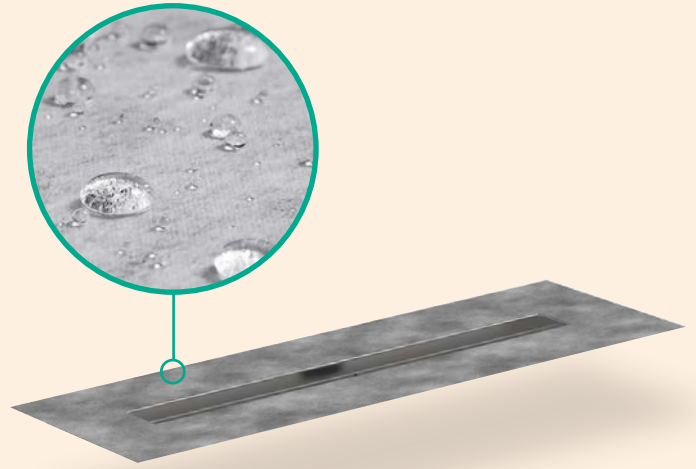

RainDrain

A sophisticated shower drain

Technology

Water Protection System

An innovative Water Protection System (WPS) provides an easy-to-install and safe-to-assemble seal system for shower drains. This WPS system consists of a flexible waterproofing membrane which is connected to the linear drain's stainless steel flanges and is attached in a controlled environment at the factory. No worries of jobsite conditions causing poor attachment, plus the potential of leaking due to unfavorable installation environment conditions is eliminated.

Height flexibility with Tile Adjustable Frame

The finish set can be easily fixed at different heights using the height-adjustable frame. The robust stainless steel frame adapts to tile thicknesses of 7-18 mm and makes installation easy and safe.