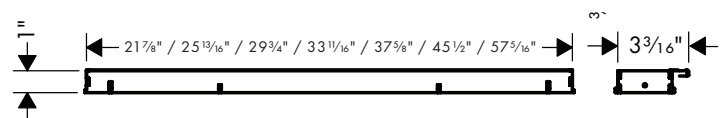

Grate width

1⁷/₈"

Connection

Vertical

Frame width

2¹/₂" (In-floor)
3¹/₈" (Wall flange included)

RainDrain Match / RainDrain Match Boardwalk /
RainDrain Match Classic

XtraStoris Wall Niches