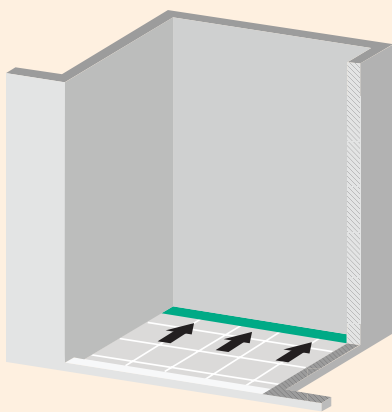

Height flexibility with Tile Adjustable Frame

The finish set can be easily fixed at different heights using the height-adjustable frame. The robust stainless steel frame adapts to tile thicknesses of 7-18 mm and makes installation easy and safe.

Comfort

Easy-to-clean
surface

Flexible installation options

When it comes to installing RainDrain linear drains, you have options. The positioning of your drain is completely flexible based upon your needs. Here are three of the most common installation methods.

Along the wall | Wall-mounted

Centered | Wall-to-wall

At the entrance

Scan or click QR to see the installation of RainDrain linear drain in action.

RainDrain Brilliance

Versatile point drain

- Point drains available in 2 sizes: 4" x 4" or 6" x 6".
- Customizable - reversible grate with a tileable backside.
- Easy adjustment to tile thickness with height adjustable frame (1/4" - 3/4").
- Flexible mounting options: Wall mount or free in the floor.
- Perfect color match with other hansgrohe products.
- High drainage capacity up to 10.3 GPM (39 l/min.).
- Easy-to-clean surface.
- Suitable for both new construction and renovations.
- Includes rough.