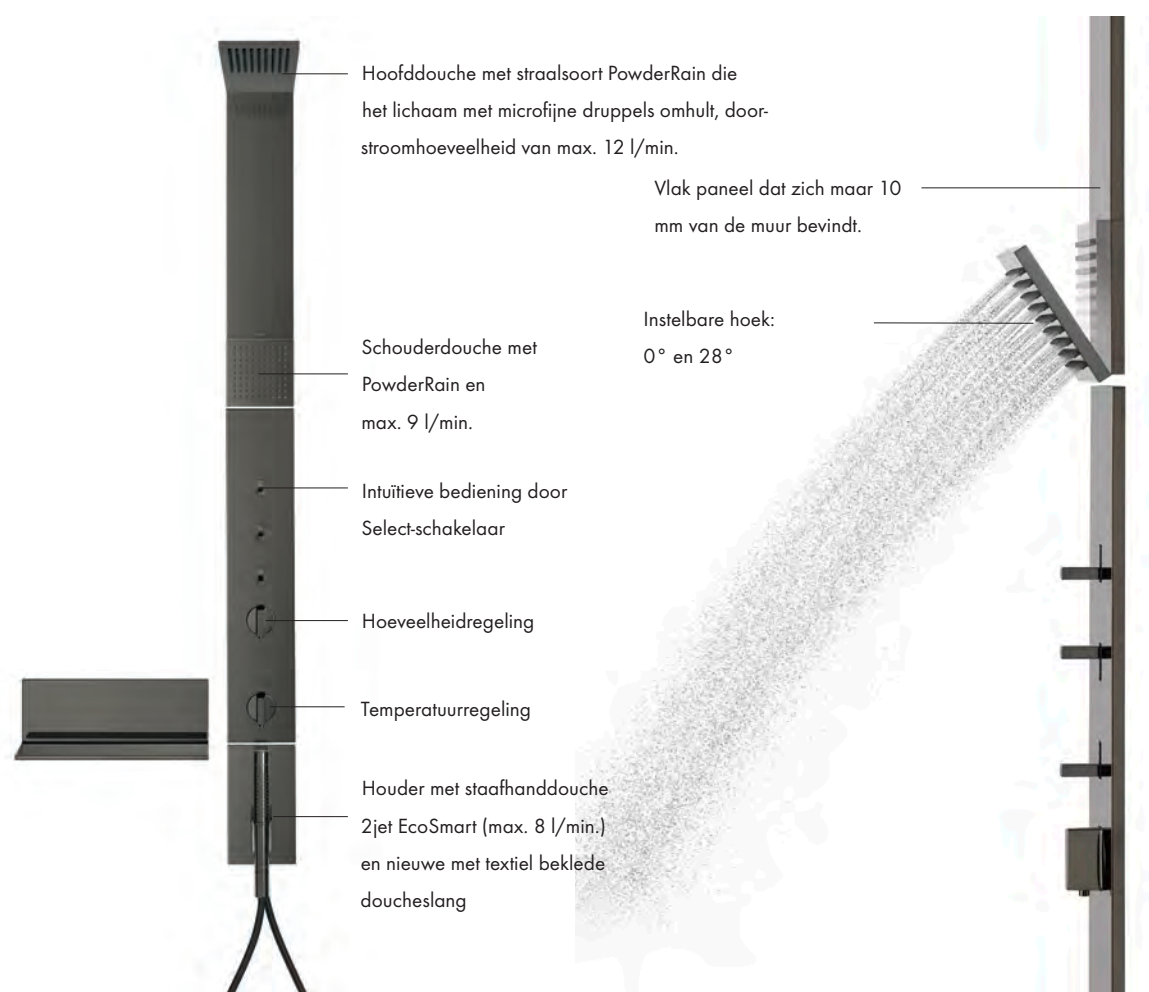

AXOR ShowerComposition

Een unieke uitstraling - een architectonisch statement.

De douche is een uiterst intieme ruimte die flexibel op ieders behoeften moet kunnen worden afgestemd. Ontworpen door de wereldberoemde designer Philippe Starck, introduceert AXOR ShowerComposition: een nieuwe, moderne en tijdloze designtaal in de douche.

Kenmerkend voor het programma zijn de gestroomlijnde, elegante oppervlakken en ultraslanke profielen in een architectonische compositie die nieuwe mogelijkheden voor individuele expressie bieden. Zowel als all-in-one douchepaneel of als combinatie van zwevende modules biedt AXOR ShowerComposition buitengewone prestaties, zoals de indrukwekkende PowderRain straal van de hoofddouche en de PowderRain schouderdouche met instelbare hoek. AXOR ShowerComposition biedt een maximum aan functies met een laag water- en energieverbruik.

Design: Philippe Starck

Kenmerkend voor AXOR ShowerComposition is een minimalistisch, strak design, waarbij de geringe diepte van de douchekop en de verticale panelen, evenals de rozetten van de thermostaatmodule, die zich maar 10 mm van de muur bevinden, in evenwicht worden gebracht door de extra breedte. Het veelzijdige en eenvoudig te installeren AXOR ShowerComposition programma is in een groot aantal configuraties verkrijgbaar. Het programma is leverbaar in alle exclusieve AXOR FinishPlus oppervlakken, ook in mat zwart.