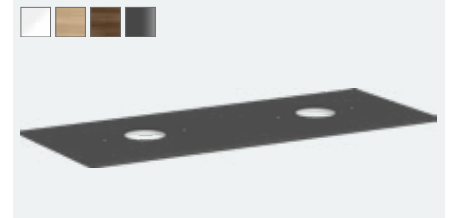

Xelu Q

Console 1360/550 with 2 cutouts for bowl without tap hole

- # 54118050 High Gloss White Q2/2023
- # 54118230 Natural Oak Q2/2023
- # 54118630 Dark Walnut Q2/2023
- # 54118910 Diamond Matt Grey Q2/2023

Console 1560/550 with 2 cutouts for bowl without tap hole

- # 54119050 High Gloss White Q2/2023
- # 54119230 Natural Oak Q2/2023
- # 54119630 Dark Walnut Q2/2023
- # 54119910 Diamond Matt Grey Q2/2023