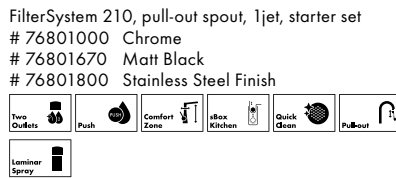

Aqittura M91

FilterSystem 210, pull-out spout, 1jet, sBox
76826000 Chrome
76826670 Matt Black
76826800 Stainless Steel Finish