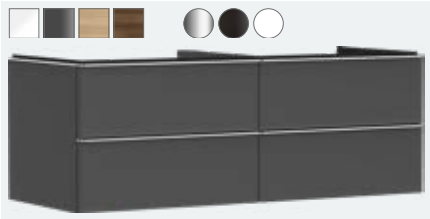

Xelu Q

Vanity unit High Gloss White 1360/550 with 4 drawers for consoles with bowl

# 54086000	Chrome	Q2/2023
# 54086670	Matt Black	Q2/2023
# 54086700	Matt White	Q2/2023

Vanity unit Diamond Matt Grey 1360/550 with 4 drawers for consoles with bowl

# 54087000	Chrome	Q2/2023
# 54087670	Matt Black	Q2/2023
# 54087700	Matt White	Q2/2023

Vanity unit Natural Oak 1360/550 with 4 drawers for consoles with bowl

# 54088000	Chrome	Q2/2023
# 54088670	Matt Black	Q2/2023
# 54088700	Matt White	Q2/2023

Vanity unit Dark Walnut 1360/550 with 4 drawers for consoles with bowl

# 54089000	Chrome	Q2/2023
# 54089670	Matt Black	Q2/2023
# 54089700	Matt White	Q2/2023