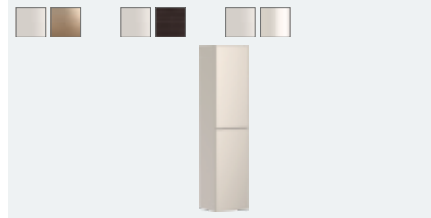

Xevolos E

Tall cabinet Sand Matt Beige 400/360,
door hinge left
54219390 Patterend Bronze Q3/2023
54219730 Dark Oak Q3/2023
54219790 Metallic Sand Beige Q3/2023

Tall cabinet Sand Matt Beige 400/360,
door hinge right
54222390 Patterend Bronze Q3/2023
54222730 Dark Oak Q3/2023
54222790 Metallic Sand Beige Q3/2023