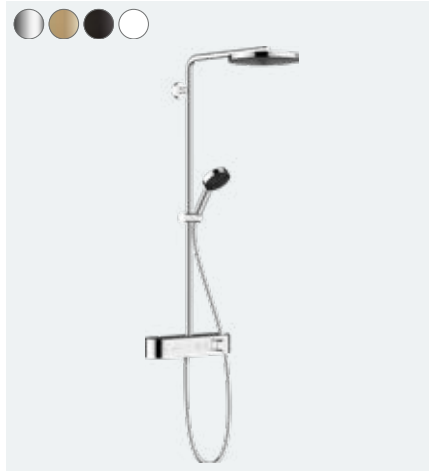

**Pulsify S**

Showerpipe 260 2jet  
with ShowerTablet Select 400  
# 24240000 Chrome Q2/2023  
# 24240140 Brushed Bronze  
# 24240670 Matt Black  
# 24240700 Matt White  
  
Showerpipe 260 2jet EcoSmart  
with ShowerTablet Select 400  
# 24241000 Chrome Q2/2023  
# 24241140 Brushed Bronze  
# 24241670 Matt Black  
# 24241700 Matt White