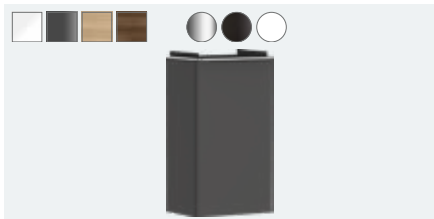

Xelu Q

Vanity unit High Gloss White 340/245 for handrinse basin, door hinge left

- # 54011000 Chrome Q2/2023
- # 54011670 Matt Black Q2/2023
- # 54011700 Matt White Q2/2023

Vanity unit Diamond Matt Grey 340/245 for handrinse basin, door hinge left

- # 54012000 Chrome Q2/2023
- # 54012670 Matt Black Q2/2023
- # 54012700 Matt White Q2/2023

Vanity unit Natural Oak 340/245 for handrinse basin, door hinge left

- # 54013000 Chrome Q2/2023
- # 54013670 Matt Black Q2/2023
- # 54013700 Matt White Q2/2023

Vanity unit Dark Walnut 340/245 for handrinse basin, door hinge left

- # 54014000 Chrome Q2/2023
- # 54014670 Matt Black Q2/2023
- # 54014700 Matt White Q2/2023