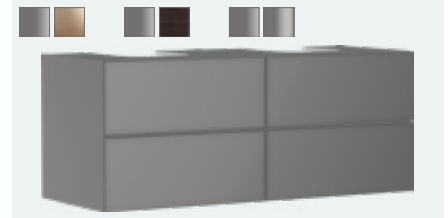

Xevolos E

Vanity unit Slate Matt Grey 1370/550 with 4 drawers for consoles with 2 countertop basins ground
54198390 Patterend Bronze Q3/2023
54198730 Dark Oak Q3/2023
54198770 Metallic Slate Grey Q3/2023

Vanity unit Slate Matt Grey 1570/550 with 4 drawers for consoles with 2 countertop basins ground
54201390 Patterend Bronze Q3/2023
54201730 Dark Oak Q3/2023
54201770 Metallic Slate Grey Q3/2023