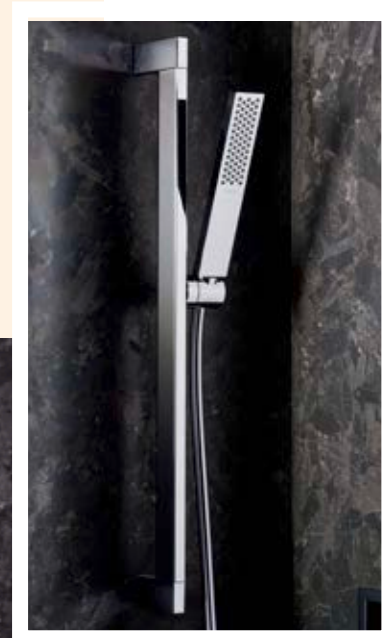

Pulsify E

Showering pleasure in its purest form

Meet Pulsify E. The shower that brings you full PowderRain pleasure in a minimalist cubic design and highlights your individual preferences. Make your shower more than just a shower. Make it a unique expression of your style.

Unique design with wow factor

The iconic, cubic design underlines the character of Pulsify E and makes it a real eye-catcher in any bathroom. The consistent design language runs through the entire range, right down to the smallest details. Highlights can be set in the finishes Chrome, Matt Black, Matt White, and Brushed Bronze.

It's all about style – your style

With the wide Pulsify E shower range, you enjoy one consistent design language from overhead and hand showers to wall bars and shower arms. The exceptional look and feel of your individual bathroom style is perfectly complemented by our extensive product range.