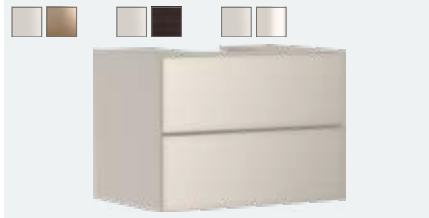

Xevolos E

Vanity unit Sand Matt Beige 780/550 with 2 drawers for consoles with countertop basin ground
54188390 Patterend Bronze Q3/2023
54188730 Dark Oak Q3/2023
54188790 Metallic Sand Beige Q3/2023

Vanity unit Sand Matt Beige 980/550 with 2 drawers for consoles with countertop basin ground
54191390 Patterend Bronze Q3/2023
54191730 Dark Oak Q3/2023
54191790 Metallic Sand Beige Q3/2023

Vanity unit Sand Matt Beige 1180/550 with 2 drawers for consoles with countertop basin ground
54194390 Patterend Bronze Q3/2023
54194730 Dark Oak Q3/2023
54194790 Metallic Sand Beige Q3/2023