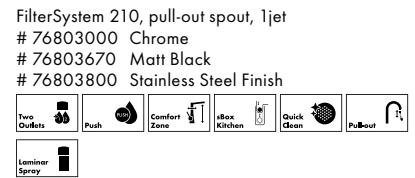

Aqittura M91

SodaSystem 240, 1jet, starter set
76810000 Chrome
76810670 Matt Black
76810800 Stainless Steel Finish