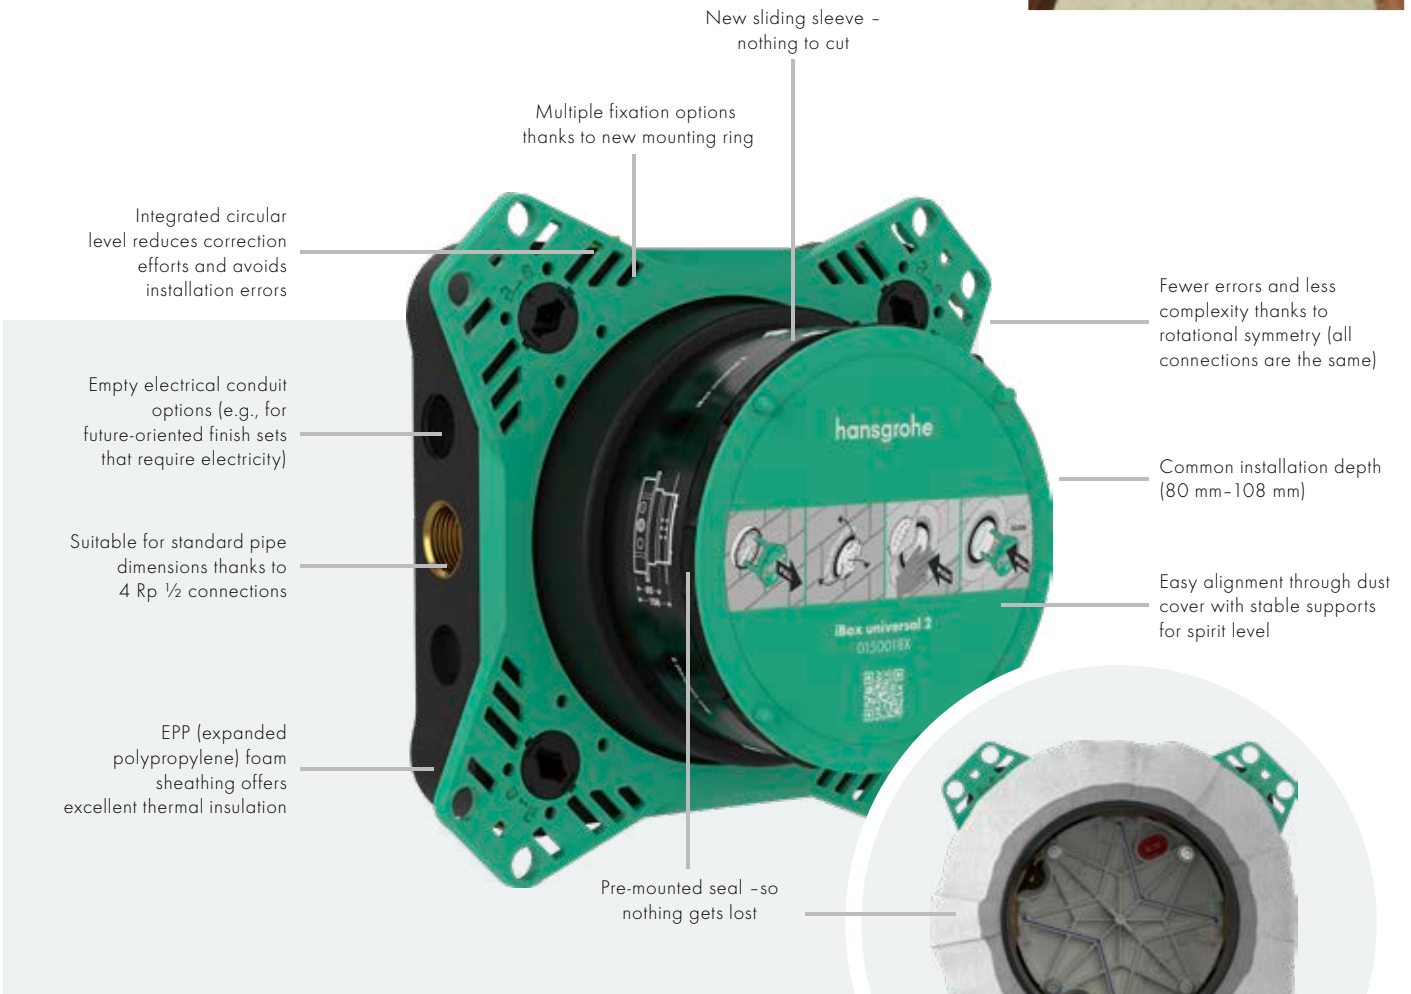

Faster installation, more mounting options, fewer installation steps - that makes the new generation of iBox even more efficient, more flexible, and safer.