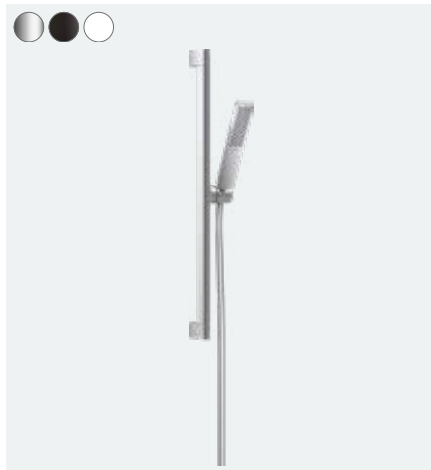

Pulsify E

- Shower set 100 1jet EcoSmart with shower bar 65 cm
- # 24370000 Chrome Q2/2023
- # 24370670 Matt Black Q2/2023
- # 24370700 Matt White Q2/2023
- Shower set 100 1jet EcoSmart+ with shower bar 65 cm
- # 24371000 Chrome Q2/2023
- # 24371670 Matt Black Q2/2023
- # 24371700 Matt White Q2/2023
- Shower set 100 1jet EcoSmart with shower bar 90 cm
- # 24380000 Chrome Q2/2023
- # 24380670 Matt Black Q2/2023
- # 24380700 Matt White Q2/2023
- Shower set 100 1jet EcoSmart+ with shower bar 90 cm
- # 24381000 Chrome Q2/2023
- # 24381670 Matt Black Q2/2023
- # 24381700 Matt White Q2/2023