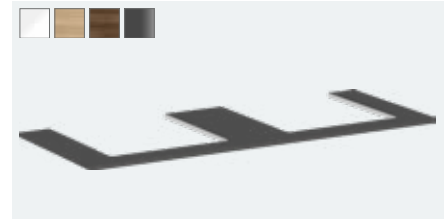

Xelu Q

- Console 1360/550 with 2 cutouts for countertop basin ground 500/480
- # 54099050 High Gloss White Q2/2023
- # 54099230 Natural Oak Q2/2023
- # 54099630 Dark Walnut Q2/2023
- # 54099910 Diamond Matt Grey Q2/2023
- Console 1560/550 with 2 cutouts for countertop basin ground 600/480
- # 54112050 High Gloss White Q2/2023
- # 54112230 Natural Oak Q2/2023
- # 54112630 Dark Walnut Q2/2023
- # 54112910 Diamond Matt Grey Q2/2023