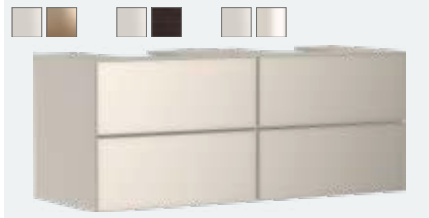

Xevolos E

Vanity unit Sand Matt Beige 1370/550 with 4 drawers for consoles with 2 countertop basins ground
54197390 Patterend Bronze Q3/2023
54197730 Dark Oak Q3/2023
54197790 Metallic Sand Beige Q3/2023

Vanity unit Sand Matt Beige 1570/550 with 4 drawers for consoles with 2 countertop basins ground
54200390 Patterend Bronze Q3/2023
54200730 Dark Oak Q3/2023
54200790 Metallic Sand Beige Q3/2023