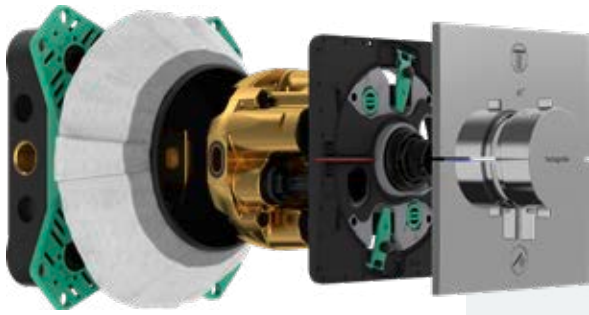

Frontal view of the iBox universal 2

The perfect combination – the iBox universal 2 and ShowerSelect Comfort

iBox universal 2 at a glance

- Fast, flexible, and safe assembly
- Improved installation options thanks to intelligent details
- Fully waterproof and universal
- Acoustic decoupling means all new finish sets have noise class 1
- Can be combined with all previous and future hansgrohe and AXOR finish sets (for older lines, an adapter plate is necessary)
- Finish sets require little space and offer a wide range of products (various colors, shapes, and numbers of consumers available)

Simply scan the code to
discover iBox universal 2.