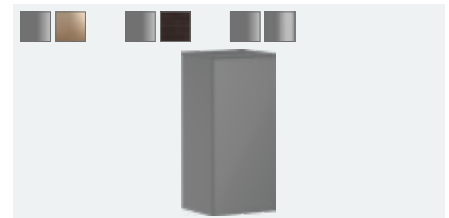

Xevolos E

Mid-height cabinet Slate Matt Grey 400/360,
door hinge left
54214390 Patterend Bronze Q3/2023
54214730 Dark Oak Q3/2023
54214770 Metallic Slate Grey Q3/2023

Mid-height cabinet Slate Matt Grey 400/360,
door hinge right
54217390 Patterend Bronze Q3/2023
54217730 Dark Oak Q3/2023
54217770 Metallic Slate Grey Q3/2023

Explanations of the surfaces and pictograms can be found at the end of the brochure.