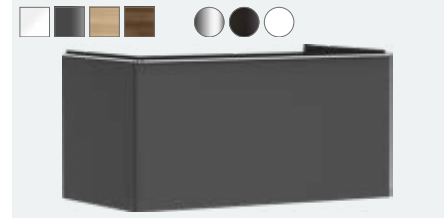

Xelu Q

Vanity unit High Gloss White 980/550 with 1 drawer for consoles with countertop basin ground

# 54058000	Chrome	Q2/2023
# 54058670	Matt Black	Q2/2023
# 54058700	Matt White	Q2/2023

Vanity unit Diamond Matt Grey 980/550 with 1 drawer for consoles with countertop basin ground

# 54059000	Chrome	Q2/2023
# 54059670	Matt Black	Q2/2023
# 54059700	Matt White	Q2/2023

Vanity unit Natural Oak 980/550 with 1 drawer for consoles with countertop basin ground

# 54060000	Chrome	Q2/2023
# 54060670	Matt Black	Q2/2023
# 54060700	Matt White	Q2/2023

Vanity unit Dark Walnut 980/550 with 1 drawer for consoles with countertop basin ground

# 54061000	Chrome	Q2/2023
# 54061670	Matt Black	Q2/2023
# 54061700	Matt White	Q2/2023