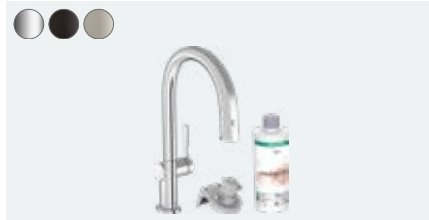

Aqittura M91

FilterSystem 210, pull-out spout, 1jet, sBox, starter set
76800000 Chrome
76800670 Matt Black
76800800 Stainless Steel Finish