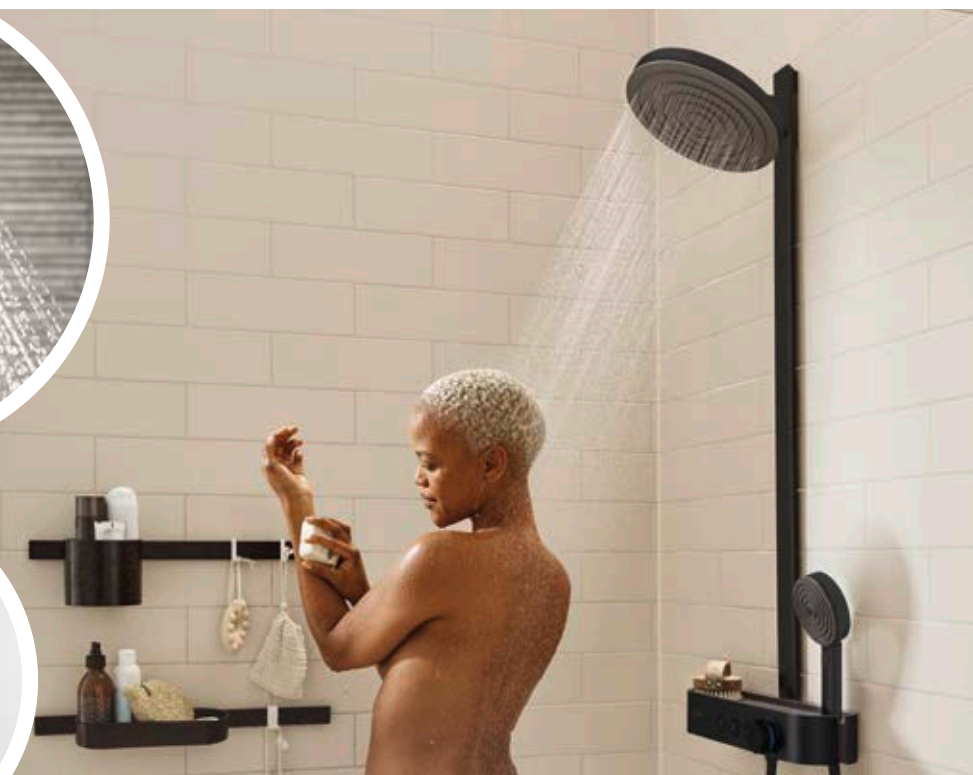

# PULSIFY

**Thanks to two unique designs,** Pulsify will turn your shower into your favorite place – no matter the size of your bathroom. Meanwhile, PowderRain envelops you in a sensual, sustainable showering experience with microfine droplets.

# FEEL PULSIFIED

Round or square? You decide! With Pulsify S and Pulsify E, you can individualize the look of your bathroom and enjoy a unique shower experience in its most beautiful form - your most beautiful form. The modern and timeless design makes Pulsify a true style highlight in your bathroom. Make your statement and feel like never before: Pulsified!