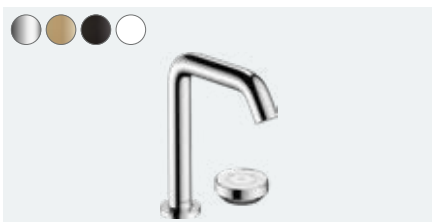

Tectoris S

2-hole basin mixer 150 CoolStart with waste set

- # 73353000 Chrome Q2/2023
- # 73353140 Brushed Bronze Q2/2023
- # 73353670 Matt Black Q2/2023
- # 73353700 Matt White Q2/2023