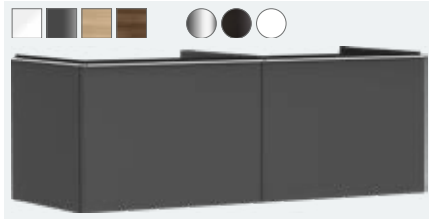

Xelu Q

Vanity unit High Gloss White 1360/550 with 2 drawers for consoles with countertop basin ground

# 54066000	Chrome	Q2/2023
# 54066670	Matt Black	Q2/2023
# 54066700	Matt White	Q2/2023

Vanity unit Diamond Matt Grey 1360/550 with 2 drawers for consoles with countertop basin ground

# 54067000	Chrome	Q2/2023
# 54067670	Matt Black	Q2/2023
# 54067700	Matt White	Q2/2023

Vanity unit Natural Oak 1360/550 with 2 drawers for consoles with countertop basin ground

# 54068000	Chrome	Q2/2023
# 54068670	Matt Black	Q2/2023
# 54068700	Matt White	Q2/2023

Vanity unit Dark Walnut 1360/550 with 2 drawers for consoles with countertop basin ground

# 54069000	Chrome	Q2/2023
# 54069670	Matt Black	Q2/2023
# 54069700	Matt White	Q2/2023