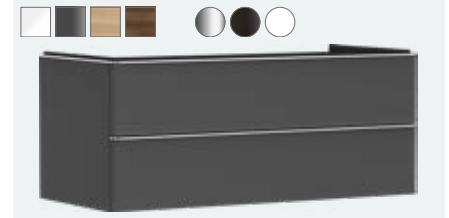

Xelu Q

Vanity unit High Gloss White 1180/550 with 2 drawers for consoles with bowl

# 54082000	Chrome	Q2/2023
# 54082670	Matt Black	Q2/2023
# 54082700	Matt White	Q2/2023

Vanity unit Diamond Matt Grey 1180/550 with 2 drawers for consoles with bowl

# 54083000	Chrome	Q2/2023
# 54083670	Matt Black	Q2/2023
# 54083700	Matt White	Q2/2023

Vanity unit Natural Oak 1180/550 with 2 drawers for consoles with bowl

# 54084000	Chrome	Q2/2023
# 54084670	Matt Black	Q2/2023
# 54084700	Matt White	Q2/2023

Vanity unit Dark Walnut 1180/550 with 2 drawers for consoles with bowl

# 54085000	Chrome	Q2/2023
# 54085670	Matt Black	Q2/2023
# 54085700	Matt White	Q2/2023