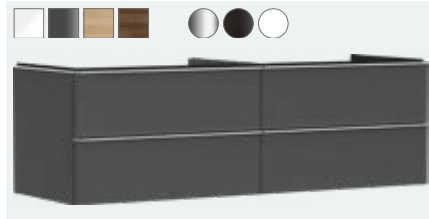

Xelu Q

Vanity unit High Gloss White 1560/550 with 4 drawers for consoles with bowl

# 54090000	Chrome	Q2/2023
# 54090670	Matt Black	Q2/2023
# 54090700	Matt White	Q2/2023

Vanity unit Diamond Matt Grey 1560/550 with 4 drawers for consoles with bowl

# 54091000	Chrome	Q2/2023
# 54091670	Matt Black	Q2/2023
# 54091700	Matt White	Q2/2023

Vanity unit Natural Oak 1560/550 with 4 drawers for consoles with bowl

# 54092000	Chrome	Q2/2023
# 54092670	Matt Black	Q2/2023
# 54092700	Matt White	Q2/2023

Vanity unit Dark Walnut 1560/550 with 4 drawers for consoles with bowl

# 54093000	Chrome	Q2/2023
# 54093670	Matt Black	Q2/2023
# 54093700	Matt White	Q2/2023