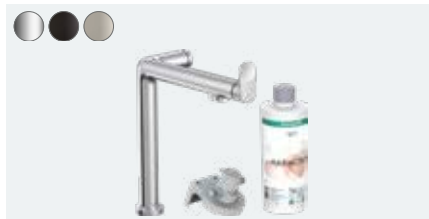

Aqittura M91

FilterSystem 240, 1jet, starter set
76802000 Chrome
76802670 Matt Black
76802800 Stainless Steel Finish