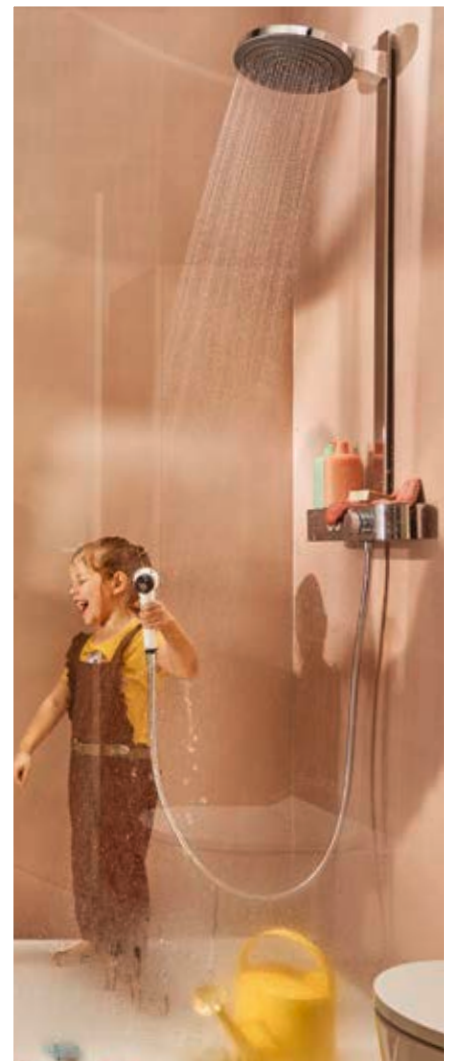

The rounded, harmonious shapes make you feel **welcome, warm, and comfortable.**

And the Pulsify S shower with PowderRain offers you relaxing moments in everyday life.

Feels like a wonderland

From ceramics to furniture, from colors to materials, from top to toe – this bathroom is designed to break out of the family routine. Natural materials combined with expressive colors, well-designed ceramics perfectly complemented by matching furniture, and incomparable water experiences spread positive energy and make you feel joy, happiness, and security like never before. Thanks to the use of certified and sustainable raw materials, the integration of water- and energy-saving products, and the timeless design, this bathroom is a commitment to sustainable living. The generous use of plants underlines this attitude, creates a pleasant indoor climate, and inspires adventurous moments in the family bathroom.

The interplay of materials, the handmade tiles, and the playful wallpaper are true highlights for your eyes. Resonating with the slightly rounded shower and the ceramics, the curves are taken up in the space at different levels, creating a beautiful background for all kinds of unforgettable family moments. But this is just the beginning of a story that you can continue to write for yourself. An invitation to express your personality by choosing and customizing your very own hansgrohe family bathroom.