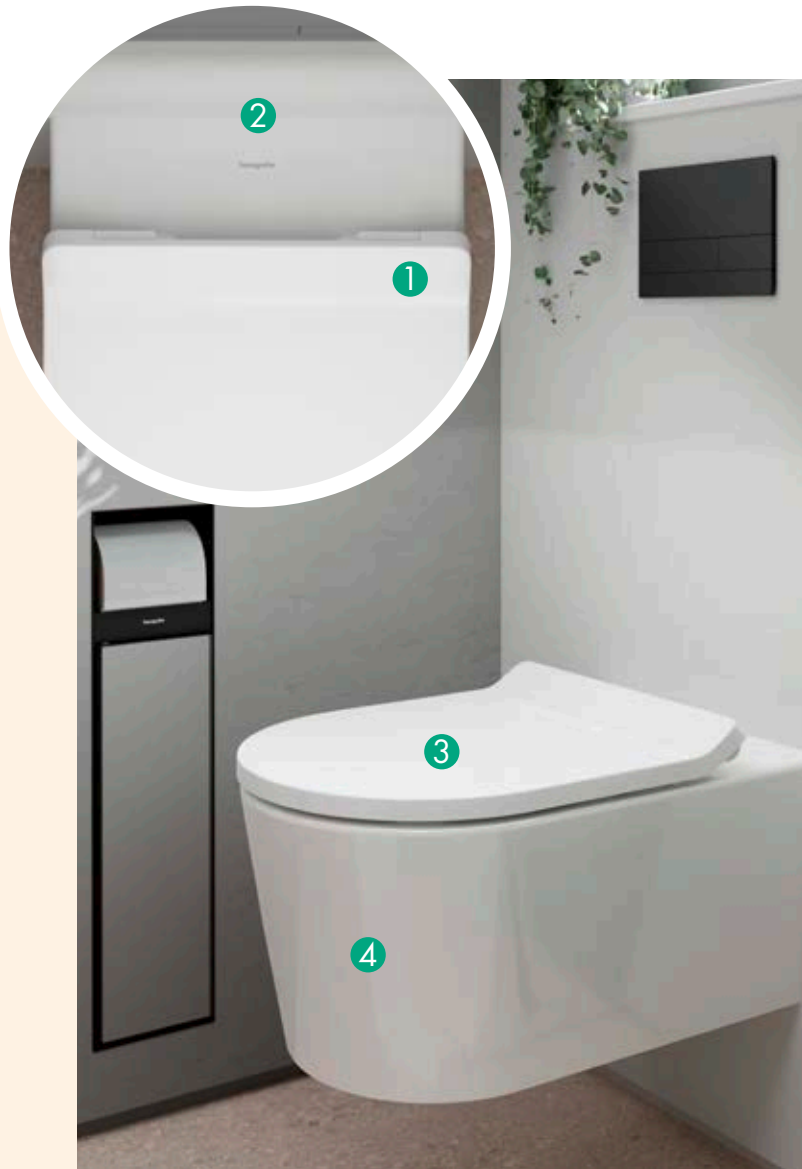

Turns your bathroom into a more **BEAUTIFUL PLACE**

The toilet is an essential component of any dream bathroom. Available in two different design expressions (Round and SoftCube), our EluPura toilets integrate perfectly into every kind of dream bathroom thanks to their universal design language.

EluPura S AquaHelix Flush toilets – all-round comfort

Available in a round design, the EluPura S toilet with AquaHelix Flush can achieve excellent flushing results with only 4.5 l of water per flush (suitable flush tank required) thanks to water vortex technology and optimized interior geometry. Choose between two glazes: SmartClean glaze is dirt-repellent and makes cleaning easier, while HygieneEffect glaze is effective against bacterial growth.*

Flush more consciously: All hansgrohe toilets can achieve excellent flushing results with only **4.5 liters of water** per flush (suitable flush tank required).

- **1** **SoftClose** and **QuickRelease seat and cover**
- **2** **Easy installation** thanks to “made to fit” noise-protection foam.
- **3** The **AquaHelix Flush technology** is a water vortex technology that cleans the inner basin especially powerful and efficiently – despite the lower water consumption
- **4** **Sanitary ceramics.** Scratch-resistant and easy to clean.

*Exclusively refers to the following bacteria: Escherichia coli ATCC8739 and Salmonella enterica ATCC 13076 (test conducted according to ISO 22196: 2011-08)