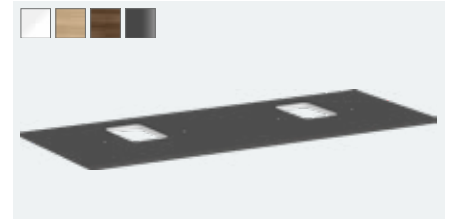

Xelu Q

Console 1360/550 with 2 cutouts for bowl with tap hole

- # 54125050 High Gloss White Q2/2023
- # 54125230 Natural Oak Q2/2023
- # 54125630 Dark Walnut Q2/2023
- # 54125910 Diamond Matt Grey Q2/2023

Console 1560/550 with 2 cutouts for bowl with tap hole

- # 54126050 High Gloss White Q2/2023
- # 54126230 Natural Oak Q2/2023
- # 54126630 Dark Walnut Q2/2023
- # 54126910 Diamond Matt Grey Q2/2023