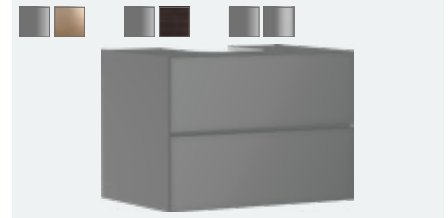

Xevolos E

Vanity unit Slate Matt Grey 780/550 with 2 drawers for consoles with countertop basin ground
54189390 Patterend Bronze Q3/2023
54189730 Dark Oak Q3/2023
54189770 Metallic Slate Grey Q3/2023

Vanity unit Slate Matt Grey 980/550 with 2 drawers for consoles with countertop basin ground
54192390 Patterend Bronze Q3/2023
54192730 Dark Oak Q3/2023
54192770 Metallic Slate Grey Q3/2023

Vanity unit Slate Matt Grey 1180/550 with 2 drawers for consoles with countertop basin ground
54195390 Patterend Bronze Q3/2023
54195730 Dark Oak Q3/2023
54195770 Metallic Slate Grey Q3/2023