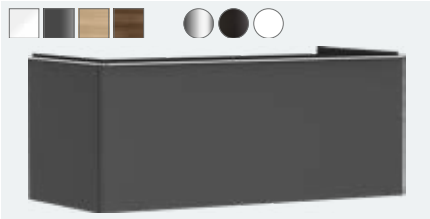

Xelu Q

Vanity unit High Gloss White 1180/550 with 1 drawer for consoles with countertop basin ground

# 54062000	Chrome	Q2/2023
# 54062670	Matt Black	Q2/2023
# 54062700	Matt White	Q2/2023

Vanity unit Diamond Matt Grey 1180/550 with 1 drawer for consoles with countertop basin ground

# 54063000	Chrome	Q2/2023
# 54063670	Matt Black	Q2/2023
# 54063700	Matt White	Q2/2023

Vanity unit Natural Oak 1180/550 with 1 drawer for consoles with countertop basin ground

# 54064000	Chrome	Q2/2023
# 54064670	Matt Black	Q2/2023
# 54064700	Matt White	Q2/2023

Vanity unit Dark Walnut 1180/550 with 1 drawer for consoles with countertop basin ground

# 54065000	Chrome	Q2/2023
# 54065670	Matt Black	Q2/2023
# 54065700	Matt White	Q2/2023