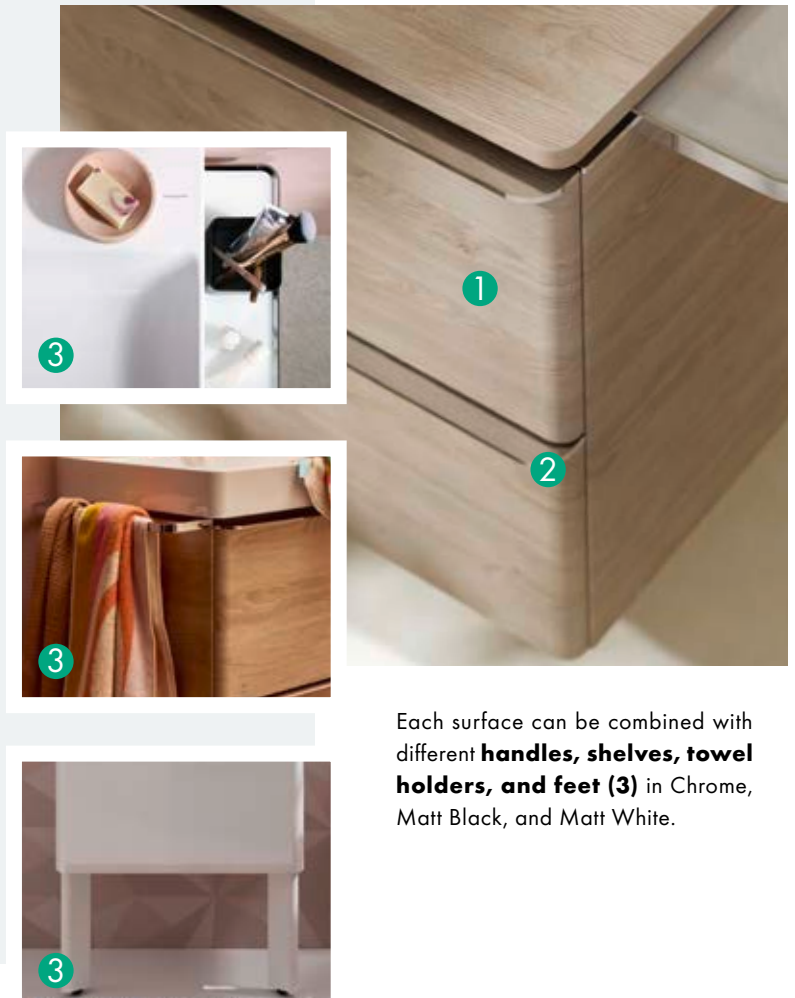

The perfect **furniture** in just three steps

**1**  
Combine your  
desired surface ...

**2**  
... with the  
matching handles ...

**3**  
... and other  
accessories

Each surface can be combined with different **handles, shelves, towel holders, and feet (3)** in Chrome, Matt Black, and Matt White.