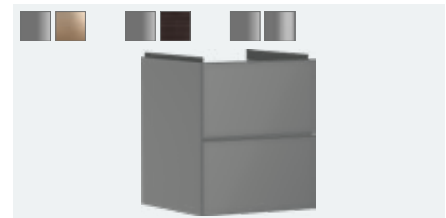

Xevolos E

Vanity unit Slate Matt Grey 480/475 with 2 drawers for handrinse basin
54174390 Patterend Bronze Q3/2023
54174730 Dark Oak Q3/2023
54174770 Metallic Slate Grey Q3/2023