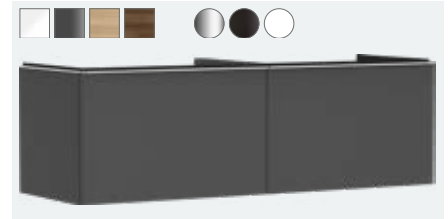

Xelu Q

Vanity unit High Gloss White 1560/550 with 2 drawers for consoles with countertop basin ground

# 54070000	Chrome	Q2/2023
# 54070670	Matt Black	Q2/2023
# 54070700	Matt White	Q2/2023

Vanity unit Diamond Matt Grey 1560/550 with 2 drawers for consoles with countertop basin ground

# 54071000	Chrome	Q2/2023
# 54071670	Matt Black	Q2/2023
# 54071700	Matt White	Q2/2023

Vanity unit Natural Oak 1560/550 with 2 drawers for consoles with countertop basin ground

# 54072000	Chrome	Q2/2023
# 54072670	Matt Black	Q2/2023
# 54072700	Matt White	Q2/2023

Vanity unit Dark Walnut 1560/550 with 2 drawers for consoles with countertop basin ground

# 54073000	Chrome	Q2/2023
# 54073670	Matt Black	Q2/2023
# 54073700	Matt White	Q2/2023