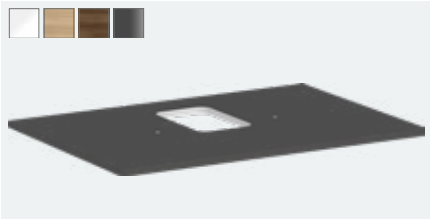

Xelu Q

Console 780/550 with cutout in the middle for bowls with tap hole

- # 54120050 High Gloss White Q2/2023
- # 54120230 Natural Oak Q2/2023
- # 54120630 Dark Walnut Q2/2023
- # 54120910 Diamond Matt Grey Q2/2023

Console 980/550 with cutout in the middle for bowl with tap hole

- # 54121050 High Gloss White Q2/2023
- # 54121230 Natural Oak Q2/2023
- # 54121630 Dark Walnut Q2/2023
- # 54121910 Diamond Matt Grey Q2/2023

Console 1180/550 with cutout in the middle for bowl with tap hole

- # 54122050 High Gloss White Q2/2023
- # 54122230 Natural Oak Q2/2023
- # 54122630 Dark Walnut Q2/2023
- # 54122910 Diamond Matt Grey Q2/2023