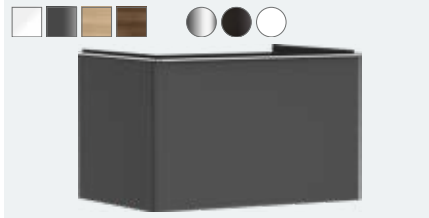

Xelu Q

Vanity unit High Gloss White 780/550 with 1 drawer for consoles with countertop basin ground

# 54054000	Chrome	Q2/2023
# 54054670	Matt Black	Q2/2023
# 54054700	Matt White	Q2/2023

Vanity unit Diamond Matt Grey 780/550 with 1 drawer for consoles with countertop basin ground

# 54055000	Chrome	Q2/2023
# 54055670	Matt Black	Q2/2023
# 54055700	Matt White	Q2/2023

Vanity unit Natural Oak 780/550 with 1 drawer for consoles with countertop basin ground

# 54056000	Chrome	Q2/2023
# 54056670	Matt Black	Q2/2023
# 54056700	Matt White	Q2/2023

Vanity unit Dark Walnut 780/550 with 1 drawer for consoles with countertop basin ground

# 54057000	Chrome	Q2/2023
# 54057670	Matt Black	Q2/2023
# 54057700	Matt White	Q2/2023