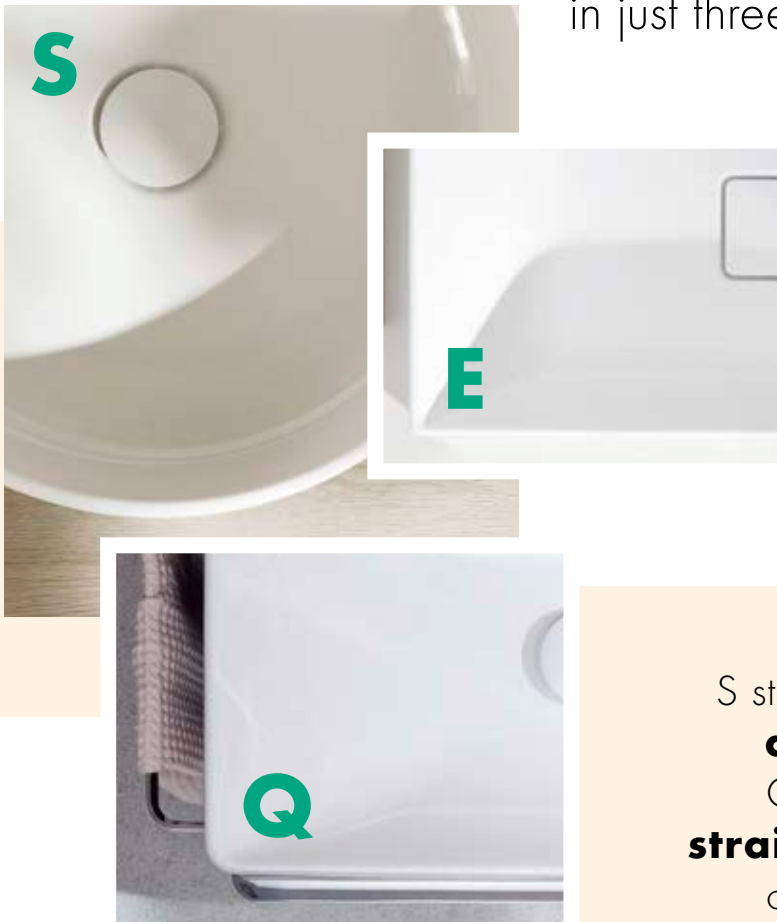

REALIZE YOUR DREAM of the perfect bathroom

The path to the dream bathroom does not always run smoothly. Many decisions have to be made, as well as compromises with your partner, or sometimes your own ideas have to be adapted to the conditions of the room. With hansgrohe, you can be sure that you will find solutions for all your wishes and that the process of designing your oasis of well-being will be as pleasant as possible. This way, the planning process for the perfect bathroom also triggers feelings of happiness and anticipation.

Your dream combination

The previous pages introduced you to four dream bathrooms furnished by us, each of which addresses different needs of everyday life and lifestyles. In these bathrooms, we have put together a pre-selection of products and a recommendation of combinations for you in order to make the furnishing process easier. Of course, you can also design your bathroom freely and independently of our recommendations. To support you in the best possible way, we have worked out three steps to your dream bathroom. Discover your favorite combinations of products, shapes, functions, colors, and materials and find your personal dream combination.

Your **dream bathroom** in just three steps

1 Which design language speaks to you?

With our products, you can usually choose between three geometric shapes, depending on the product type. You also have this freedom of choice with most of our showers, faucets, and washbasins. When planning your bathroom, decide on a design or combine as you please.

S stands for **flowing, soft, and round shapes.**
Q combines **soft and straight lines.** E concentrates on **edges and clear contours.**