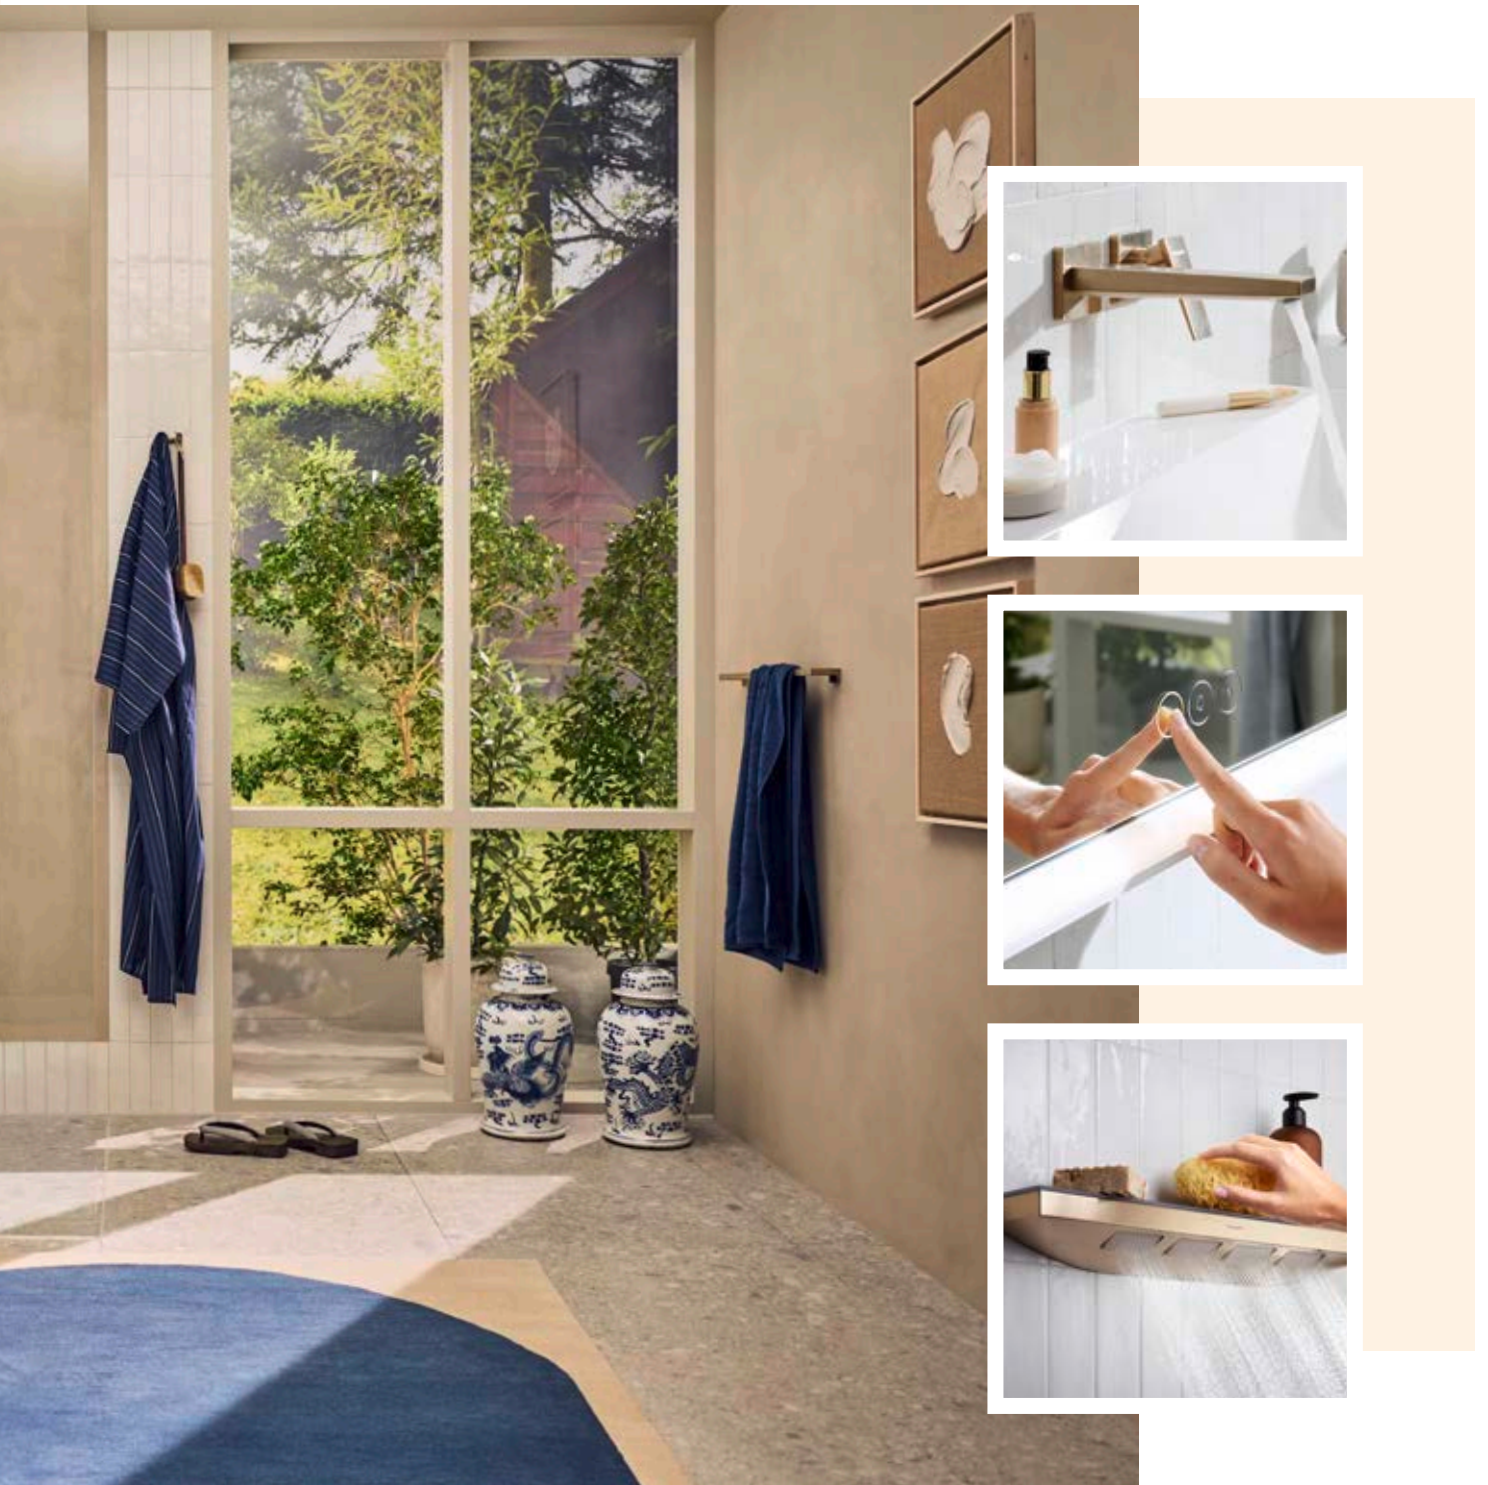

Making hearts beat faster

Fall in love anew every day: with the **Xevolos E vanity unit** (here in Sand Matt Beige combined with Patterned Bronze*) paired with two separate **Xevolos E washbasins**, the **Metropol single-handle faucets** (here in Brushed Bronze for concealed installation wall-mounted*) and the LED-illuminated **Xarita E mirror** with a width of 1.60 m (also available in other formats and sizes). Storage space for everything your heart desires is provided by the two generous **tall cabinets of the Xevolos E series** (here in Sand Matt Beige combined with Patterned Bronze*), while the **Rainfinity shower** (here overhead shower 360 in Brushed Bronze*) with additional shoulder shower ensures that body and mind are spoiled. The size-adjustable **RainDrain Flex shower drain** in brushed bronze* is a high-quality, flexible drainage solution for contemporary showers.

* Available in many other surfaces