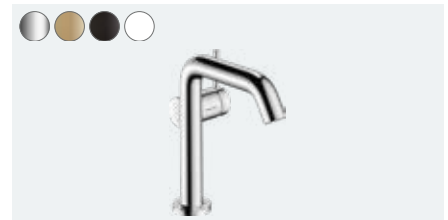

Tectoris S

Single lever basin mixer 150 Fine CoolStart with push-open waste set

- # 73340000 Chrome Q2/2023
- # 73340140 Brushed Bronze Q2/2023
- # 73340670 Matt Black Q2/2023
- # 73340700 Matt White Q2/2023

Single lever basin mixer 150 Fine CoolStart without waste set

- # 73341000 Chrome Q2/2023
- # 73341140 Brushed Bronze Q2/2023
- # 73341670 Matt Black Q2/2023
- # 73341700 Matt White Q2/2023