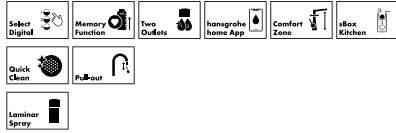

Aqittura M91

FilterSystem 210, pull-out spout, 1jet, sBox, starter set
76800000 Chrome
76800670 Matt Black
76800800 Stainless Steel Finish