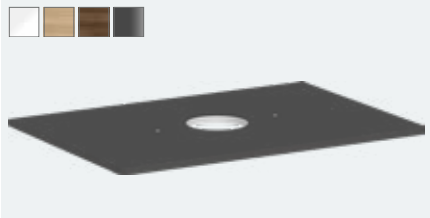

Xelu Q

Console 780/550 with cutout in the middle for bowl without tap hole

- # 54113050 High Gloss White Q2/2023
- # 54113230 Natural Oak Q2/2023
- # 54113630 Dark Walnut Q2/2023
- # 54113910 Diamond Matt Grey Q2/2023

Console 980/550 with cutout in the middle for bowl without tap hole

- # 54114050 High Gloss White Q2/2023
- # 54114230 Natural Oak Q2/2023
- # 54114630 Dark Walnut Q2/2023
- # 54114910 Diamond Matt Grey Q2/2023

Console 1180/550 with cutout in the middle for bowl without tap hole

- # 54115050 High Gloss White Q2/2023
- # 54115230 Natural Oak Q2/2023
- # 54115630 Dark Walnut Q2/2023
- # 54115910 Diamond Matt Grey Q2/2023