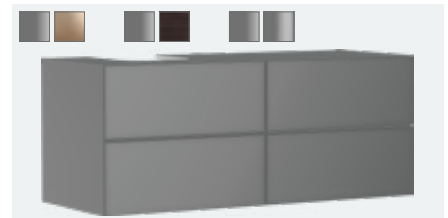

Xevolos E

Vanity unit Slate Matt Grey 1370/550 with 4 drawers for consoles with countertop basin ground left
54238390 Patterend Bronze Q3/2023
54238730 Dark Oak Q3/2023
54238770 Metallic Slate Grey Q3/2023

Vanity unit Slate Matt Grey 1370/550 with 4 drawers for consoles with countertop basin ground right
54241390 Patterend Bronze Q3/2023
54241730 Dark Oak Q3/2023
54241770 Metallic Slate Grey Q3/2023