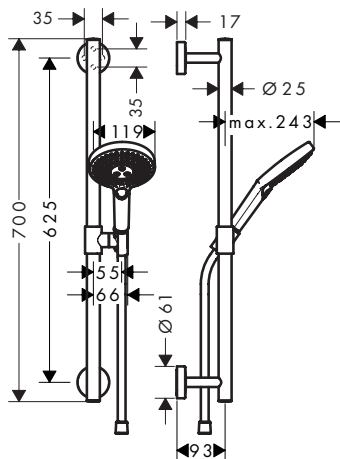

Set de douche 120 3jet avec barre de douche 65 cm

- profile du tube vertical: rond
- se compose de: douche à main, barre de douche, flexible de douche, curseur
- type de jet: Rain, RainAir, Whirl
- changement de jet via le bouton Select
- réglable en hauteur
- curseur ajustable à 90° en hauteur et latéralement
- curseur métallique
- débit maximal à 3 bars: 15 l/ min.
- supports muraux en métal
- montage mural: fixation par vis
- TÜV Unica Comfort + Semipipes

Comprenant

- Douche à main 120 3jet (# 26530XXX)
- Barre de douche Comfort 65 cm (# 26401000)
- TÜV Unica Comfort + Semipipes
- Flexible de douche 160 cm (# 28276XXX)

Autres dimensions

- Set de douche 120 3jet avec barre de douche 90 cm
- TÜV Unica Comfort + Semipipes
- Set de douche 120 3jet EcoSmart 9 l/ min. avec barre de douche 90 cm
- TÜV Unica Comfort + Semipipes

Version économie d'eau

- Set de douche 120 3jet EcoSmart 9 l/ min. avec barre de douche 65 cm
- TÜV Unica Comfort + Semipipes

Options

- Poignée Comfort avec tablette et support
- TÜV Unica Comfort + Semipipes
- Repose-pied Comfort
- TÜV Unica Comfort + Semipipes

Finition	Réf.	Euro
Chrome	26320000	270.10
Blanc/Chromé	26320400	270.10