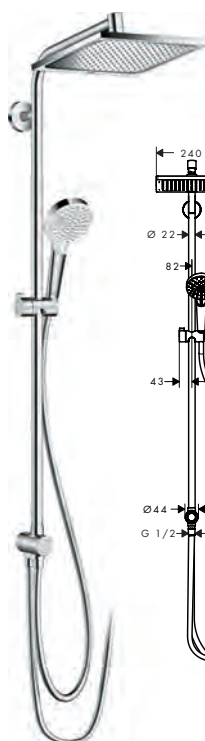

- Tube vertical 1200 mm
- Tube vertical 1450 mm

Chrome

95665000

51.60

Chrome

96770000

182.80

**Crometta E Showerpipe 240**