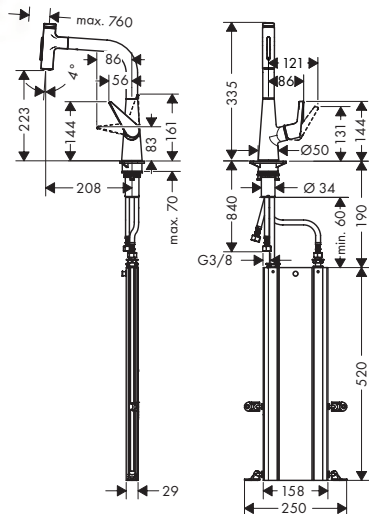

Talis Select M51 Mitigeur cuisine 220, avec douchette extractible, 2jet, sBox

- se compose de: mitigeur cuisine, boîtier flexible sBox
- ComfortZone 220
- rotation du bec 110° / 150°
- jet laminaire, jet pluie
- jet de douche verrouillable, retour du jet en appuyant sur l'inverseur et il revient automatiquement en fermant le mitigeur
- bouton-poussoir Select: pour une ouverture/fermeture confortable du mitigeur
- support de douche aimanté MagFit
- débit maximal à 3 bars: 8 l/ min.
- cartouche à disques céramiques
- flexible de raccordement G 3/8
- clapet anti-retour intégré
- convient au chauffe-eau instantané
- Agréé Belgaqua

Finition **Réf.** **Euro**

Chrome 73868000 439.40
Stainless Steel Finish 73868800 549.40

Variantes

- **Talis Select M51** Mitigeur cuisine 220, avec embout du bec extractible, 1jet, sBox
- Agréé Belgaqua

Chrome 73852000 429.70
Stainless Steel Finish 73852800 542.30