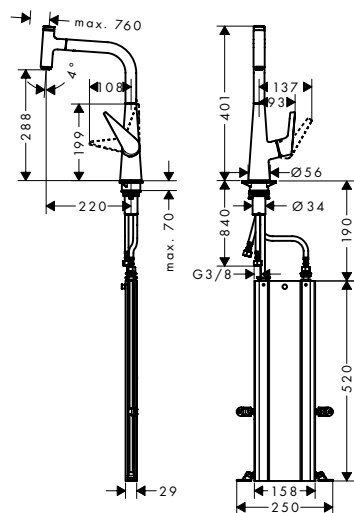

Variantes

- **Talis Select M51** Mitigeur cuisine 300, avec douchette extractible, 2jet, sBox
- Agréé Belgaqua

Chrome   73867000   485.90
Stainless Steel Finish   73867800   610.30