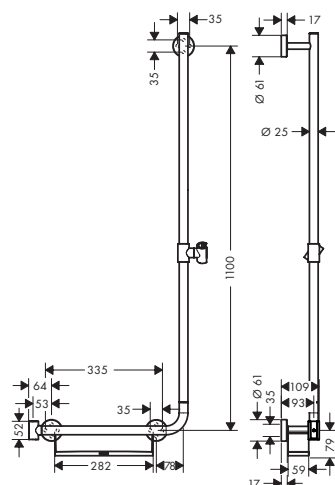

Finition   **Réf.**   **Euro**

Chrome   26326000   394.00
Blanc/Chromé   26326400   394.00

Set de douche 120 3jet avec barre de douche 110 cm R

- profile du tube vertical: rond
- se compose de: douche à main, barre de douche, tablette, flexible de douche, curseur
- type de jet: RainAir, Rain, Whirl
- tablette en matière synthétique - finition blanc
- tablette amovible pour le nettoyage
- changement de jet via le bouton Select
- réglable en hauteur
- le support de douche est amovible
- curseur ajustable à 90° en hauteur et latéralement
- curseur métallique
- débit maximal à 3 bars: 15 l/ min.
- supports muraux en métal
- montage mural: fixation par vis
- TÜV Unica Comfort + Semipipes

Comprenant

- Barre de douche Comfort 110 cm R (# 26404400)
- TÜV Unica Comfort + Semipipes
- Douche à main 120 3jet (# 26530XXX)
- Flexible de douche 160 cm (# 28276XXX)

Autres dimensions

- Set de douche 120 3jet avec barre de douche 110 cm L
- TÜV Unica Comfort + Semipipes

Version économie d'eau

- Set de douche 120 3jet EcoSmart 9 l/ min. avec barre de douche 110 cm R
- TÜV Unica Comfort + Semipipes

Options

- Repose-pied Comfort
- TÜV Unica Comfort + Semipipes

Chrome   26324000   394.00
Blanc/Chromé   26324400   394.00

Chrome   26327000   394.00
Blanc/Chromé   26327400   394.00

Chrome   26329000   149.30

Barre de douche Comfort 110 cm R

- se compose de: barre de douche, tablette, curseur
- réglable en hauteur
- le support de douche est amovible
- curseur ajustable à 90° en hauteur et latéralement
- tablette: tablette amovible pour le nettoyage
- profile du tube vertical: rond
- diamètre de la barre de douche: 25 mm
- curseur métallique
- curseur avec blocage
- supports muraux en métal
- TÜV Unica Comfort + Semipipes

Options

- Repose-pied Comfort
- TÜV Unica Comfort + Semipipes

Variantes

- Barre de douche Comfort 110 cm L
- TÜV Unica Comfort + Semipipes