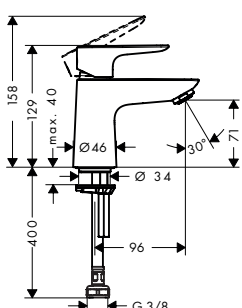

**Robinet simple service 80
pour de l'eau froide**

- ComfortZone 80
- saillie 96 mm
- jet normal
- débit à 3 bars: 5 l/ min.
- cartouche à disques céramiques
- pour alimentation en eau froide uniquement
- type de raccordement: flexible de raccordement G 3/8

Chrome	71706000	98.90