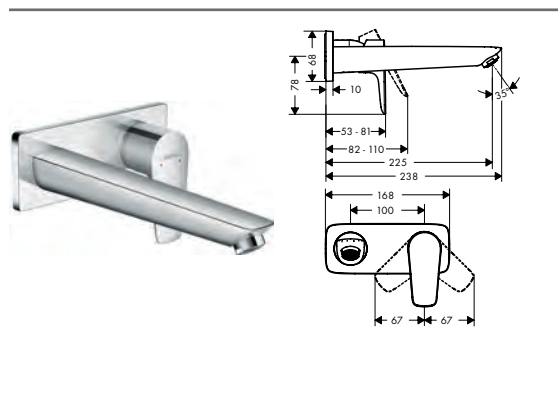

Finition	Réf.	Euro	
Mitigeur lavabo mural encastré avec bec 22.5 cm · saillie 225 mm · jet normal · débit à 3 bars: 5 l/ min. · cartouche à disques céramiques · Safety Function: limitation de température eau chaud pré-réglable · bonde à écoulement libre · matériaux vidage: métal · type de raccordement: corps d'encastrement · positionnement de la poignée à gauche ou à droite	Chrome	71734000	217.40	
	Brushed Bronze	71734140	325.70	
	Brushed Black	71734340	325.70	
	Chrome			
	Matt Black	71734670	303.90	
	Matt White	71734700	303.90	
	Polished Gold Optic	71734990	325.70	
	Autres dimensions · Mitigeur lavabo mural encastré avec bec 16.5 cm			Chrome 71732000 191.90
	A compléter avec · Corps d'encastrement pour mitigeur mural encastré pour lavabo			13622180 210.10