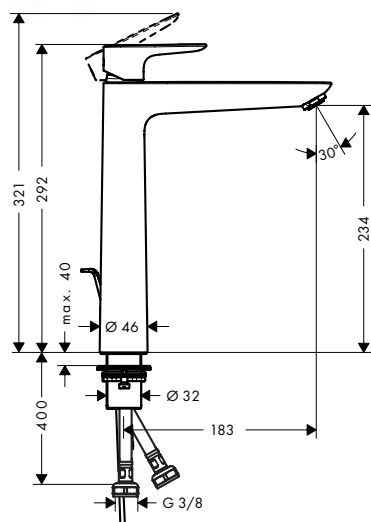

Chrome	71716000	229.30
Brushed Bronze	71716140	343.30
Brushed Black	71716340	343.30
Chrome		
Matt Black	71716670	320.30
Matt White	71716700	320.30
Polished Gold Optic	71716990	343.30

**Variantes**

· Mitigeur lavabo 240 sans vidage	Chrome	71717000	223.10
	Brushed Bronze	71717140	334.60
	Brushed Black	71717340	334.60
	Chrome		
	Matt Black	71717670	312.30
	Matt White	71717700	312.30
	Polished Gold Optic	71717990	334.60