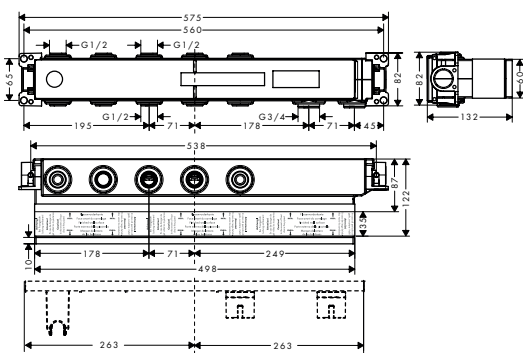

RainSelect Corps d'encastrement pour 3 systèmes

15311180	718.70

- 3 sorties
- raccordement Rp 3/4
- profondeur d'installation: 87-122 mm
- montage horizontal
- installation insonorisée
- dimension du raccordement: DN15/ DN20