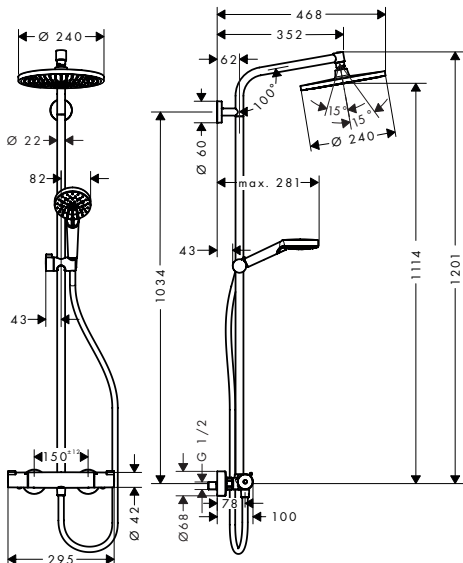

Options

- Tube vertical 1200 mm
- Tube vertical 1450 mm

Chrome

95665000

51.60

Chrome

96770000

182.80