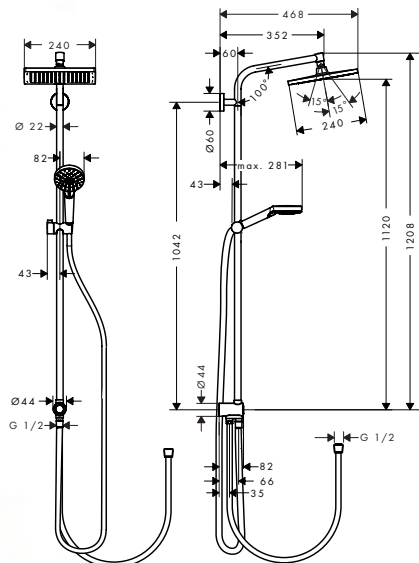

- Tube vertical 1200 mm
- Tube vertical 1450 mm

Chrome

95665000

51.60

Chrome

96770000

182.80

**Crometta E Showerpipe 240**