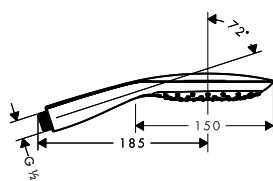

Raindance Select E

Raindance Select E Douche à main 150 3jet

- dimension du diffuseur: 150 mm
- type de jet: RainAir, CaresseAir, Mix
- changement de jet via le bouton Select
- douche à main avec montage à deux coques
- débit maximal à 3 bars: 16,4 l/ min.
- avec alimentation d'eau interne
- filtre nettoyable
- raccordement G 1/2
- approprié aux chauffe-eau instantanés
- on ne peut pas utiliser la douche à main avec un curseur avec 2 positions fixes

Chrome	26550000	110.30
Blanc/Chromé	26550400	110.30

Version économie d'eau

- **Raindance Select E Douche à main 150 3jet EcoSmart 9 l/ min.**

Chrome	26551000	110.30
Blanc/Chromé	26551400	110.30