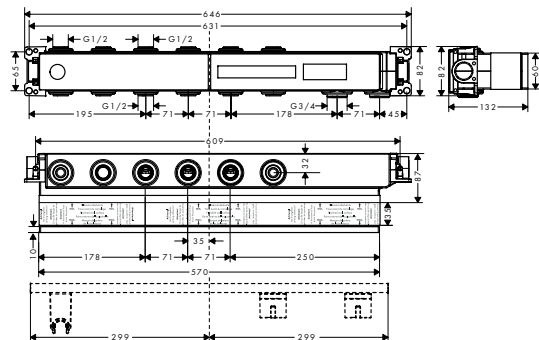

Finition Réf. Euro

RainSelect Corps
d'encastrement pour 4 systèmes

15312180 820.20

- 4 sorties
- raccordement Rp 3/4
- profondeur d'installation: 87-122 mm
- montage horizontal
- installation insonorisée
- dimension du raccordement: DN15/ DN20

RainSelect Module
thermostatique RainSelect
encastré pour 5 systèmes

Chrome 15384000 1,635.40
Matt White 15384700 2,126.30

- en fonction du volume et de l'encastrement, le débit est réduit approximativement de 50% et fonction d'arrêt intégrée
- 5 sorties
- utilisation de plusieurs systèmes/sorties en même temps
- bouton Select : on/off pour 5 systèmes de douche
- débit maximal à 3 bars: 18,5 l/ min.
- débit à 3 bars: 18,5 l/ min.
- débit de la douche à main à 3 bars: 16,7 l/ min.
- cartouche thermostatique, mécanisme Marche/Arrêt: bouton-poussoir pour l'ouverture et la fermeture du mitigeur
- pression de service minimale: 1 bar
- pression de service maximale: 10 bars
- verrouillage de sécurité à 40° C
- Safety Function: limitation de température eau chaud pré réglable
- clapet anti-retour
- type de raccordement: corps d'encastrement
- Thermostatique est livré avec les boutons-poussoir : douche à main, PowderRain, cascade, Rain (large) et douche épaules