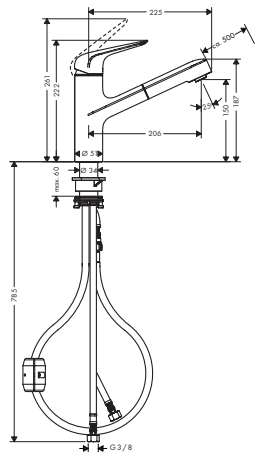

Focus M42 Mitigeur cuisine
150, avec embout du bec
extractible, 1jet

- ComfortZone 150
- rotation du bec 120°
- jet normal
- support de douche aimanté MagFit
- flexible Quick-Connect
- débit maximal à 3 bars: 8 l/ min.
- cartouche à disques céramiques
- flexible de raccordement G 3/8
- clapet anti-retour intégré
- convient au chauffe-eau instantané

Chrome	71814000	168.80
Stainless Steel Finish	71814800	220.00