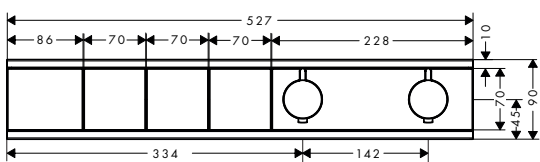

Finition	Réf.	Euro
		15310180	616.10

RainSelect Corps
d'encastrement pour 2 systèmes

- 2 fonctions
- raccordement Rp 3/4
- profondeur d'installation: 87-122 mm
- montage horizontal
- installation insonorisée
- dimension du raccordement: DN15/ DN20

	Chrome Matt White	15381000 15381700	1,242.50 1,615.90

RainSelect Module
thermostatique RainSelect
encastré pour 3 systèmes

- en fonction du volume et de l'encastrement, le débit est réduit approximativement de 50% et fonction d'arrêt intégrée
- 3 sorties
- utilisation de plusieurs systèmes/sorties en même temps
- bouton Select : on/off pour 3 systèmes de douche
- débit maximal à 3 bars: 18,5 l/ min.
- débit à 3 bars: 18,5 l/ min.
- débit de la douche à main à 3 bars: 16,7 l/ min.
- cartouche thermostatique, mécanisme Marche/Arrêt: bouton-poussoir pour l'ouverture et la fermeture du mitigeur
- pression de service minimale: 1 bar
- pression de service maximale: 10 bars
- verrouillage de sécurité à 40° C
- Safety Function: limitation de température eau chaud pré-réglable
- clapet anti-retour
- type de raccordement: corps d'encastrement
- Thermostatique est livré avec les boutons-poussoir : douche à main, PowderRain et douche épaules

A compléter avec

- **RainSelect Corps** d'encastrement pour 3 systèmes

15311180 718.70