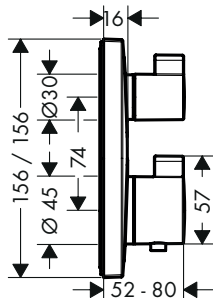

Thermostatiques et robinets d'arrêt

		Finition	Réf.	Euro
	Bouton jet Rain petit	Matt Black Matt White Satin Chrome	93572670 93572700 93572880	10.00 10.00 6.70
	Bouton lame d'eau cascade	Matt Black Matt White Satin Chrome	93574670 93574700 93574880	10.00 10.00 6.70
	Bouton jet Whirl	Matt Black Matt White Satin Chrome	93575670 93575700 93575880	10.00 10.00 6.70
	Bouton jet Mono	Matt Black Matt White Satin Chrome	93576670 93576700 93576880	10.00 10.00 6.70
	Bouton Baignoire	Matt Black Matt White Satin Chrome	93577670 93577700 93577880	10.00 10.00 6.70
	Bouton douche latérale	Matt Black Matt White Satin Chrome	93578670 93578700 93578880	10.00 10.00 6.70

Robinetterie encastrée thermostatique et robinets d'arrêt Ecostat Square

Ecostat Square Thermostatique

Chrome 15712000 385.80

mural encastré pour 1 système

- 1 sortie
- débit maximal à 3 bars: 26,5 l/ min.
- débit à 3 bars: 26,5 l/ min.
- cartouche thermostatique
- pression de service minimale: 1 bar
- pression de service maximale: 10 bars
- verrouillage de sécurité à 40° C
- Safety Function: limitation de température
- eau chaud pré réglable
- type de raccordement: corps d'encastrement

A compléter avec

- Corps d'encastrement pour iBox universal

01800180

116.80

Options

- ShowerSelect Rosace de compensation 22 mm ShowerSelect
- Rallonge 25 mm pour corps d'encastrement iBox universal

Chrome

13593000

55.30

13595000

48.30