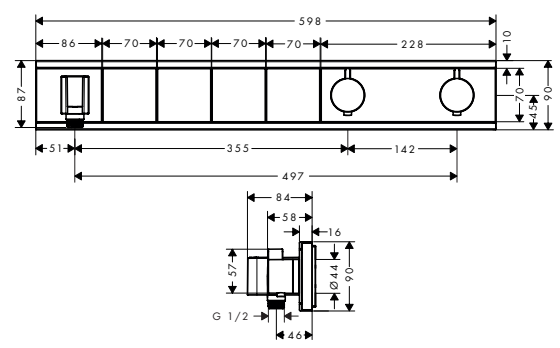

RainSelect Thermostatique
mural encastré pour 4 systèmes

- se compose de: Thermostatique, support de douche
- en fonction du volume et de l'encastrément, le débit est réduit approximativement de 50% et fonction d'arrêt intégrée
- 4 sorties
- utilisation de plusieurs systèmes/sorties en même temps
- bouton Select : on/off pour 4 systèmes de douche
- débit maximal à 3 bars: 26 l/ min.
- cartouche thermostatique, mécanisme Marche/Arrêt: bouton-poussoir pour l'ouverture et la fermeture du mitigeur
- pression de service minimale: 1 bar
- pression de service maximale: 10 bars
- verrouillage de sécurité à 40° C
- Safety Function: limitation de température eau chaud pré réglable
- clapet anti-retour
- écrou du flexible: pour flexibles de douche avec écrou conique ou cylindrique des deux côtés
- type de raccordement: corps d'encastrément
- Thermostatique est livré avec les boutons-poussoir : douche à main, cascade, Rain (large) et Mono
- Agréé Belgaqua

Finition	Réf.	Euro
Chrome	15357000	1,553.00
Blanc/Chromé	15357400	1,553.00
Noir/Chromé	15357600	1,553.00

A compléter avec

· RainSelect Corps d'encastrément pour 4 systèmes	15312180	820.20