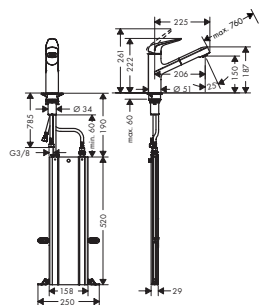

Focus M42 Mitigeur cuisine
150, avec embout du bec
extractible, 1jet, sBox

- se compose de: mitigeur cuisine, boîtier flexible sBox
- ComfortZone 150
- rotation du bec 120°
- jet normal
- support de douche aimanté MagFit
- débit maximal à 3 bars: 8 l/ min.
- cartouche à disques céramiques
- flexible de raccordement G 3/8
- clapet anti-retour intégré
- convient au chauffe-eau instantané
- Agréé Belgaqua

Chrome	71829000	222.60
Stainless Steel Finish	71829800	272.70