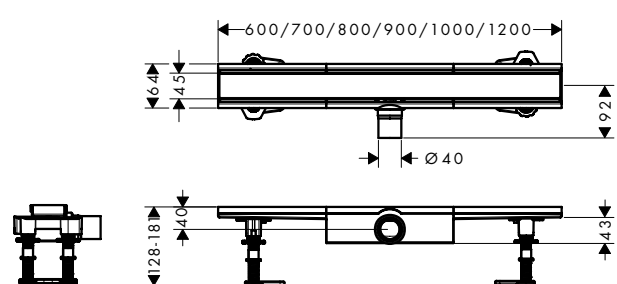

RainDrain Compact flache Installation