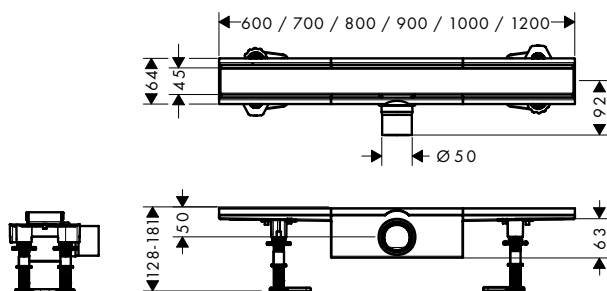

RainDrain Compact Standardinstallation