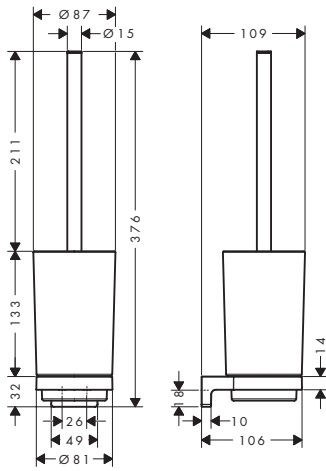

AddStoris S Toilet brush holder wall-mounted

Features

- wall-mounted
- material: metal, glass
- material recess: matt glass
- with removable insert
- with mounting material
- concealed fastening
- drilling distance: 26 mm
- diameter drill hole: 6 mm

Technologies

Finish	Available from	Code no.
Chrome	Q1/2026	41782000
Brushed Bronze	Q1/2026	41782140
Brushed Black Chrome	Q1/2026	41782340
Matt Black	Q1/2026	41782670
Matt White	Q1/2026	41782700

Optional parts:

Replacement toilet brush with handle

Finish	Code no.
Chrome	93286000