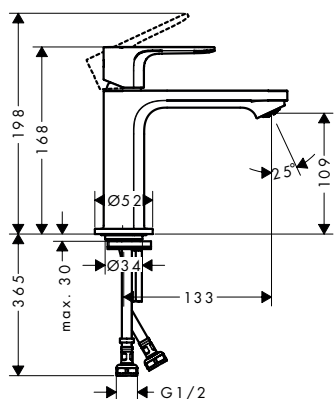

110

240

Special feature

Technologies

Overview variants

ComfortZone	Projection (mm)	Spout height (mm)	Waste set	Material waste set	CoolStart	For wash bowls	Finish	Available from	Code no.
110	121	109	push-open	synthetic	-		● Chrome	Q4/2026	72163009
240	169	242	without	synthetic	-	■	● Chrome	Q4/2026	72165009