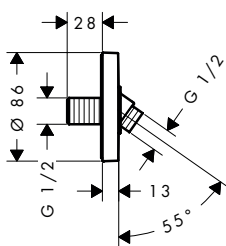

Activera Wall connector for overhead shower 95

Features of all variants

- installation type: exposed installation
- material: plastic
- suitable for: Activera overhead shower 95
- connection thread: G 1/2

Shape	Finish	Available from	Code no.
round	Chrome	Q4/2026	28099000
	Matt Black	Q4/2026	28099670

Activera Q Showerpipe 290/180 1jet 2 ticks with bath thermostat ShowerTablet 360 Varia

Features of all variants

- consists of: overhead shower, hand shower, bath thermostat, shower hose, slider
- overhead shower Activera Q 290/180 1jet
- shower head size overhead shower: 290 x 180 mm
- spray type overhead shower: Rain
- shelf made of plastic
- flow rate ImpactRain spray at 3 bar: 5,8 l/min
- spray type hand shower: Rain, ImpactRain
- maximum flow rate of hand shower at 3 bar: 6,1 l/min
- maximum flow rate for Showerpipe at 3 bar: 16,5 l/min
- FlexPower: nozzles automatically adjust to water pressure by opening and closing
- QuickClean+: reduce limescale deposits thanks to the elasticity of the nozzles
- ball-joint: overhead shower angle adjustable
- height-adjustable slider with locking push-button slider
- slider rotatable on the pipe for left or right operation
- CoolContact thermostat: Prevents the housing from heating up, making showering even safer
- thermostat ShowerTablet Select 360
- SafetyStop at 40°C
- convenient diversion via Select button
- simultaneous utilization of 3 functions
- suitable for continuous flow water heaters
- mounting type: exposed installation
- connection dimension: DN15
- connection thread: G 1/2
- centre distance: 150 ± 12 mm (fittings offset 17 mm to the right)
- variable wall support
- variable drilling hole distance: 700 - 850 mm
- pipe can be shortened in height
- intrinsically safe against backflow
- shower bar diameter: 22 mm
- Thermostat is delivered with buttons overhead shower, bath tub and hand shower
- 3 functions