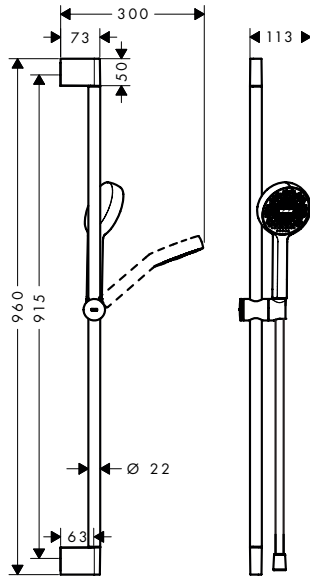

Activera Select S Shower set 95 2jet EcoSmart+ with shower bar 90 cm

Features of all variants

- consists of: hand shower, slider, shower bar, shower hose
- shower head size: 95 mm
- spray type: Rain, ImpactRain
- convenient spray selection via Select button
- FlexPower: nozzles automatically adjust to water pressure by opening and closing
- QuickClean+: reduce limescale deposits thanks to the elasticity of the nozzles
- flow regulator: 6 l/min (with possible tolerances -20 %)
- flow rate Rain spray at 3 bar: 5,7 l/min
- maximum flow rate at 3 bar: 5,7 l/min
- function from: 3,3 l/min
- minimum flow pressure: 0,5 bar
- EasySplit: simplified repair of the product
- height-adjustable slider with locking push-button slider
- slider rotatable on the pipe for left or right operation
- slider with locking mechanism
- wall supports made of plastic
- profile pipe: round
- pipe length: 959 mm
- shower bar diameter: 22 mm
- drilling distance: 915 mm
- shower hose with conical nut on both ends
- pivot connector prevents hose from tangling
- rinseable filter washer
- EU taxonomy: max. 6 l/min - Substantial Contribution (SC) possible

90

Special feature

Technologies

Spray types

Version	Drilling distance (mm)	Shower head size	Spray types	Function from (l/min)	Max. flow rate at 3 bar (l/min)	Min. flow pressure (bar)	Select	Finish	Available from	Code no.
90	915	95	Rain, ImpactRain	3.3	5.7	0.5	■	● Chrome ● Matt Black	Q2/2026	28865000 28865670

Consisting of:

Activera Select S Hand shower 95 2jet EcoSmart+

Included in 28865XXX Code no. 28034XXX

Isiflex Shower hose 160 cm

28865XXX 28276XXX