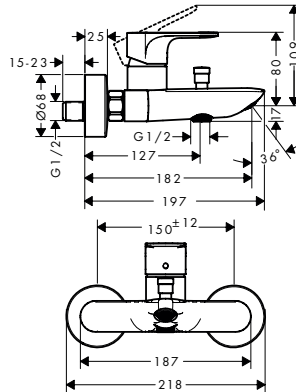

Rebris E Single lever bath mixer for exposed installation 2 ticks

Features

- 2 functions
- centre distance: 150 ± 12 mm
- spray type mixer: NormalSpray
- ceramic cartridge
- temperature limitation adjustable
- diverter with automatic resetting
- protected against backflow, according to DIN EN 1717
- with silencer
- suitable for continous flow water heaters
- connection dimension: DN15
- connection type: S-connections
- wall-mounted
- min. operating pressure: 1 bar
- max. operating pressure: 10 bar
- CoolContact thermostat: Prevents the housing from heating up, making showering even safer