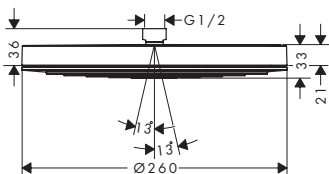

Pulsify S Overhead shower 260 1jet EcoSmart

Features

- shower head size: 260 mm
- spray type: PowderRain
- flow rate PowderRain spray at 3 bar: 8,4 l/min
- function from: 5,7 l/min
- maximum flow rate at 3 bar: 8,4 l/min
- minimum flow pressure: 1 bar
- Fast Drain empties the overhead shower from an angle of 10°
- overhead shower angle adjustable
- material spray disc: plastic
- spray disc surface: graphite
- installation: ceiling or wall
- connection thread: G 1/2
- connection dimension: DN15
- suitable for continuous flow water heaters

Special feature

Technologies

Spray types

Finish	Available from	Code no.
Chrome		24141000
Brushed Bronze		24141140
Brushed Black Chrome	Q3/2026	24141340
Matt Black		24141670
Matt White		24141700

Required parts (choose one):

Pulsify Wall connector for overhead shower 260

Finish	Code no.
Chrome	24149000
Brushed Bronze	24149140
Brushed Black Chrome	24149340
Matt Black	24149670
Matt White	24149700

Shower arm S 39 cm

Finish	Code no.
Chrome	24357000
Brushed Bronze	24357140
Brushed Black Chrome	24357340
Matt Black	24357670
Matt White	24357700

Ceiling connector S 10 cm

Finish	Code no.
Chrome	27393000
Brushed Bronze	27393140
Brushed Black Chrome	27393340
Matt Black	27393670
Matt White	27393700

Ceiling connector S 30 cm

Finish	Code no.
Chrome	27389000
Brushed Bronze	27389140
Brushed Black Chrome	27389340
Matt Black	27389670
Matt White	27389700