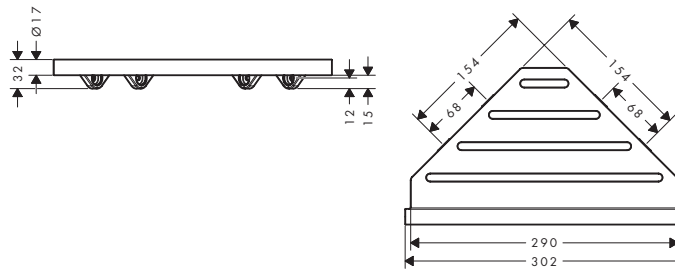

AddStoris S Soap dish

Features

- wall-mounted
- material recess: matt glass
- holder material: metal
- with mounting material
- concealed fastening
- drilling distance: 26 mm
- diameter drill hole: 6 mm

Technologies

Finish	Available from	Code no.
Chrome	Q1/2026	41766000
Brushed Bronze	Q1/2026	41766140
Brushed Black Chrome	Q1/2026	41766340
Matt Black	Q1/2026	41766670
Matt White	Q1/2026	41766700

AddStoris S Corner basket

Features

- wall-mounted
- holder material: metal
- with mounting material
- concealed fastening
- diameter drill hole: 6 mm
- can be used additional as a shelf

Technologies

Finish	Available from	Code no.
Chrome	Q1/2026	41761000
Brushed Bronze	Q1/2026	41761140
Brushed Black Chrome	Q1/2026	41761340
Matt Black	Q1/2026	41761670
Matt White	Q1/2026	41761700