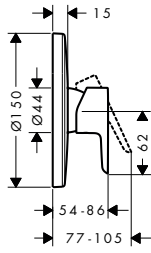

Neovis Q Single lever shower mixer for concealed installation for iBox universal

Features

- 1 function
- maximum flow rate at 3 bar: 31 l/min
- maximum flow rate at 1 bar: 13,4 l/min
- ceramic cartridge
- temperature limitation adjustable
- connection dimension: DN15
- min. operating pressure: 1 bar
- max. operating pressure: 10 bar
- connection type: basic set

Finish	Available from	Code no.
● Chrome	Q2/2026	71682000

! Required parts (choose one):		Code no.
Option 1	iBox universal 2 Basic set	01500180
	+ Adapter plate for iBox universal 2	13588000
Option 2	iBox universal Basic set	01800180