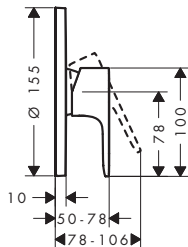

Rebris S Single lever shower mixer for concealed installation for iBox universal 2

Features

- consists of: single lever shower mixer
- 1 function
- ceramic cartridge
- temperature limitation adjustable
- with silencer
- suitable for continous flow water heaters
- height of the lever depending on the installation depth of the base body
- material escutcheon: plastic
- material handles: metal
- connection type: basic set iBox universal 2