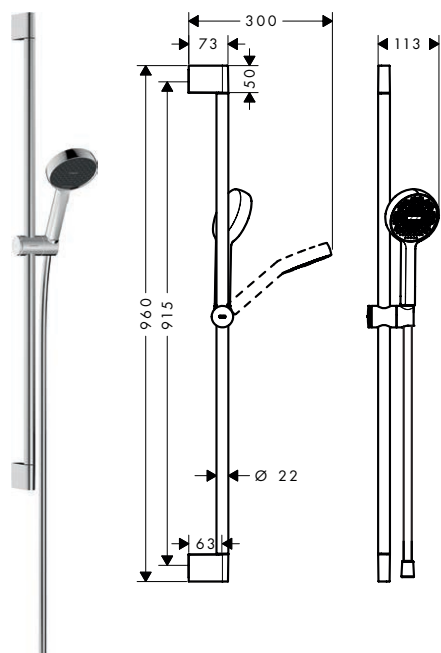

Activera Select S Shower set 2jet with booster

Features of all variants

- consists of: hand shower, slider, shower bar, shower hose
- shower head size: 95 mm
- spray type: Rain, ImpactRain
- convenient spray selection via Select button
- FlexPower: nozzles automatically adjust to water pressure by opening and closing
- QuickClean+: reduce limescale deposits thanks to the elasticity of the nozzles
- Water Boost: boost function to increase waterflow when needed
- flow regulator: 4 l/min (with possible tolerances -20 %)
- flow rate Rain spray at 3 bar: 3,9 l/min
- maximum flow rate at 3 bar: 3,9 l/min
- function from: 3 l/min
- minimum flow pressure: 0,8 bar
- EasySplit: simplified repair of the product
- height-adjustable slider with locking push-button slider
- slider rotatable on the pipe for left or right operation
- slider with locking mechanism
- wall supports made of plastic
- profile pipe: round
- shower bar diameter: 22 mm
- shower hose with conical nut on both ends
- pivot connector prevents hose from tangling
- rinseable filter washer
- EU taxonomy: max. 6 l/min - Substantial Contribution (SC) possible

90