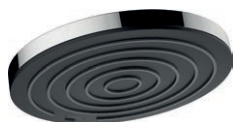

Pulsify S Overhead shower 260 1jet EcoSmart

Features

- shower head size: 260 mm
- spray type: PowderRain
- flow rate PowderRain spray at 3 bar: 8,4 l/min
- function from: 5,7 l/min
- maximum flow rate at 3 bar: 8,4 l/min
- minimum flow pressure: 1 bar
- Fast Drain empties the overhead shower from an angle of 10°
- overhead shower angle adjustable
- material spray disc: plastic
- spray disc surface: graphite
- installation: ceiling or wall
- connection thread: G 1/2
- connection dimension: DN15
- suitable for continuous flow water heaters