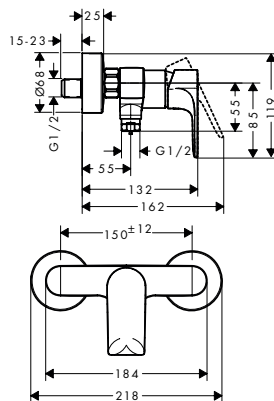

Rebris E Single lever shower mixer for exposed installation 2 ticks

Features

- 1 function
- centre distance: 150 ± 12 mm
- ceramic cartridge
- temperature limitation adjustable
- non-return valve
- with silencer
- hose connection: DN15
- connection dimension: DN15
- min. operating pressure: 1 bar
- max. operating pressure: 10 bar
- connection type: S-connections
- CoolContact thermostat: Prevents the housing from heating up, making showering even safer