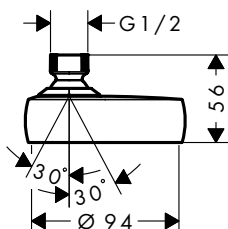

Activera S Overhead showers 1jet

Features of all variants

- shower head size: 240 mm
- spray type: Rain
- FlexPower: nozzles automatically adjust to water pressure by opening and closing
- QuickClean+: reduce limescale deposits thanks to the elasticity of the nozzles
- overhead shower angle adjustable
- material spray disc: plastic
- installation: ceiling or wall
- connection thread: G 1/2
- connection dimension: DN15
- suitable for continuous flow water heaters

Special feature

Technologies

Spray types

Overview variants

Shower head size	Number of sprays	Spray types	Function from (l/min)	Max. flow rate at 3 bar (l/min)	Min. flow pressure (bar)	Finish	Available from	Code no.
240	1	Rain	4.7	11.6	0.5	Chrome	Q1/2026	28055000
240	1	Rain		6.6		Chrome		28057001
						Matt Black		28057671

Required parts (choose one):

		For	Finish	Code no.
	Vernis Blend Shower arm 24 cm	28055XXX	Chrome	27809000
	Vernis Blend Ceiling connector 10 cm	28055XXX	Chrome	27804000
	Vernis Blend Ceiling connector 30 cm	28055XXX	Chrome	27805000

Activera S Overhead showers 2jet

Features of all variants

- shower head size: 95 mm
- spray type: Rain, ImpactRain
- FlexPower: nozzles automatically adjust to water pressure by opening and closing
- QuickClean+: reduce limescale deposits thanks to the elasticity of the nozzles
- convenient spray selection via Select button
- overhead shower angle adjustable
- material spray disc: plastic
- spray disc surface: graphite
- installation: ceiling or wall
- connection thread: G 1/2
- connection dimension: DN15
- EasySplit: simplified repair of the product
- suitable for continuous flow water heaters

Special feature

Technologies

Spray types

Overview variants