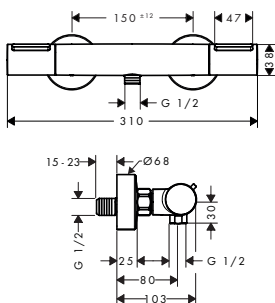

EcoStat Element Shower thermostat for exposed installation 2 ticks

Features

- 1 function
- temperature and water flow control
- EcoStop+ button limits the water consumption to 6 l/min
- thermostat cartridge
- min. operating pressure: 1 bar
- max. operating pressure: 10 bar
- Safety stop at 40 °C
- temperature limitation adjustable
- non-return valve
- with silencer
- material handles: metal
- centre distance: 150 ± 12 mm
- connection dimension: DN15
- connection type: S-connections, G 1/2
- dirt filter included