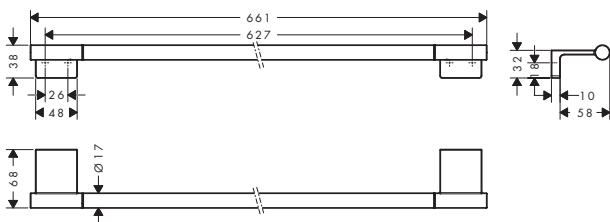

AddStoris S Towel rack with towel holder

Features

- wall-mounted
- material: metal
- holder material: metal
- length: 661 mm
- with mounting material
- concealed fastening
- drilling distance: 627 mm
- diameter drill hole: 6 mm

Technologies

Finish	Available from	Code no.
Chrome	Q1/2026	41781000
Brushed Bronze	Q1/2026	41781140
Brushed Black Chrome	Q1/2026	41781340
Matt Black	Q1/2026	41781670
Matt White	Q1/2026	41781700

AddStoris S Bath towel rails

Features of all variants

- wall-mounted
- material: metal
- holder material: metal
- length: 661 mm
- with mounting material
- drilling distance: 627 mm
- diameter drill hole: 6 mm
- concealed fastening

single

double

Technologies

Overview variants

Number of holder	Finish	Available from	Code no.
1 holder	Chrome	Q1/2026	41767000
	Brushed Bronze	Q1/2026	41767140
	Brushed Black Chrome	Q1/2026	41767340
	Matt Black	Q1/2026	41767670
	Matt White	Q1/2026	41767700

For more information about this product, please see the next page.