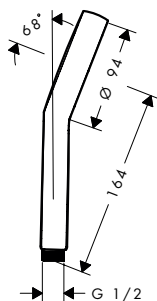

Activera Select S Hand shower 2jet with booster

Features of all variants

- shower head size: 95 mm
- spray type: Rain, ImpactRain
- convenient spray selection via Select button
- spray disc surface: graphite
- FlexPower: nozzles automatically adjust to water pressure by opening and closing
- QuickClean+: reduce limescale deposits thanks to the elasticity of the nozzles
- Water Boost: boost function to increase waterflow when needed
- EasySplit: simplified repair of the product with internal water conduction
- rinseable filter washer
- connection thread: G 1/2
- suitable for continuous flow water heaters
- flow rate Rain Strahl + Booster spray at 3 bar: 9,4 l/min
- flow rate ImpactRain Strahl + Booster spray at 3 bar: 6,6 l/min