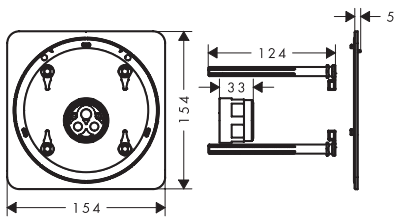

Available from	Code no.
Q1/2027	13658000