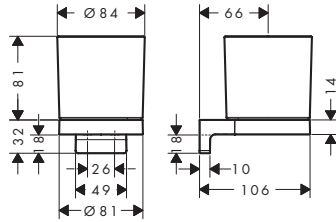

AddStoris S Toothbrush tumbler

Features

- wall-mounted
- material: metal, matt glass
- holder material: metal

- with mounting material
- concealed fastening
- drilling distance: 26 mm

- diameter drill hole: 6 mm

Technologies

Finish	Available from	Code no.
Chrome	Q1/2026	41769000
Brushed Bronze	Q1/2026	41769140
Brushed Black Chrome	Q1/2026	41769340
Matt Black	Q1/2026	41769670
Matt White	Q1/2026	41769700

AddStoris S Liquid soap dispenser

Features

- wall-mounted
- holder material: metal
- material container: matt glass
- type of soap: liquid soap

- filling capacity 200 ml
- dosage 1 ml
- with mounting material
- concealed fastening

- drilling distance: 26 mm
- diameter drill hole: 6 mm