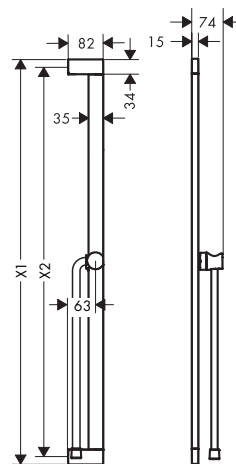

Unica Shower bars E Puro with easy slider and shower hose

Features of all variants

- consists of: shower bar, slider, shower hose
- swivelling shower bar
- pivot connector prevents hose from tangling
- profile pipe: cubic
- shower hose length: 1600 mm
- slider for right- and left-hand installation
- slider with locking mechanism
- slider steplessly adjustable
- wall supports made of plastic
- metal hand shower holder

90

65

Overview variants

Version	X1 Length shower bar (mm)	X2 Drilling distance (mm)	Shower hose length (mm)	Finish	Available from	Code no.
90	950	915	1600	Chrome	Q3/2026	24403000
				Brushed Bronze		24403140
				Brushed Black Chrome		24403340
				Matt Black		24403670
				Matt White		24403700
65	663	625	1600	Chrome	Q3/2026	24404000
				Brushed Bronze		24404140
				Brushed Black Chrome		24404340
				Matt Black		24404670
				Matt White		24404700

Consisting of:

Isiflex Shower hose 160 cm

Included in	Code no.
24403XXX	28276XXX
24404XXX