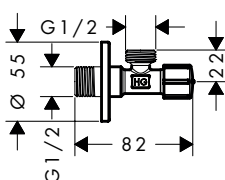

Finish	Code no.
Chrome	13947009
Brushed Bronze	13947149
Brushed Black Chrome	13947349