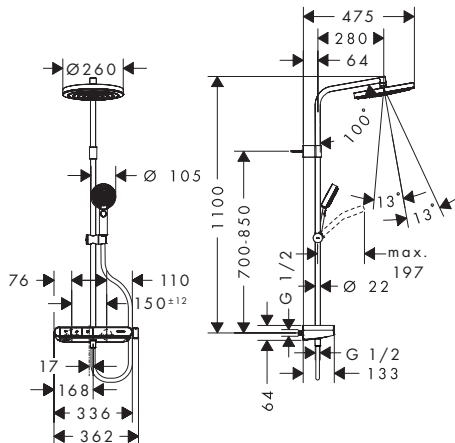

### Features of all variants

- length: 390 mm
- installation type: exposed installation
- material: brass/ plastic
- connection type: G 1/2

### Features of all variants

- consists of: overhead shower, hand shower, bath thermostat, shower hose, slider
- overhead shower Pulsify 260 1jet
- shower head size overhead shower: 260 mm
- spray type overhead shower: Rain
- Fast Drain empties the overhead shower from an angle of 10°
- shelf made of plastic
- spray type hand shower: PowderRain, IntenseRain, Massage spray
- ball-joint: overhead shower angle adjustable
- height-adjustable slider with locking push-button slider
- slider rotatable on the pipe for left or right operation
- CoolContact thermostat: Prevents the housing from heating up, making showering even safer
- thermostat ShowerTablet Select 360
- SafetyStop at 40°C
- convenient diversion via Select button
- simultaneous utilization of 3 functions
- suitable for continuous flow water heaters
- mounting type: exposed installation
- connection dimension: DN15
- connection thread: G 1/2
- centre distance: 150 ± 12 mm
- variable wall support
- variable drilling hole distance: 700 - 850 mm
- pipe can be shortened in height
- intrinsically safe against backflow
- shower bar diameter: 22 mm
- Thermostat is delivered with buttons overhead shower, bath tub and hand shower
- 3 functions