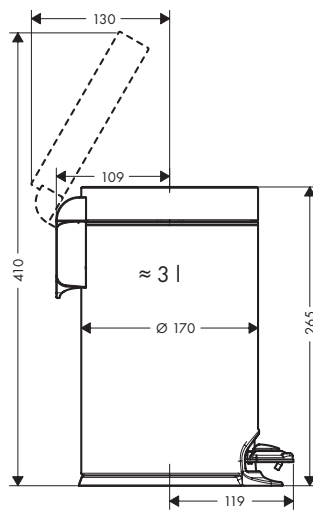

AddStoris Pedal Bin

Features

- free-standing
- material: metal, plastic
- material recess: plastic
- capacity: 3 l
- with removable insert
- softclose function guarantees a quiet closing of the lid

Finish	Available from	Code no.
Brushed Bronze	Q1/2026	41775140
Brushed Black Chrome	Q1/2026	41775340