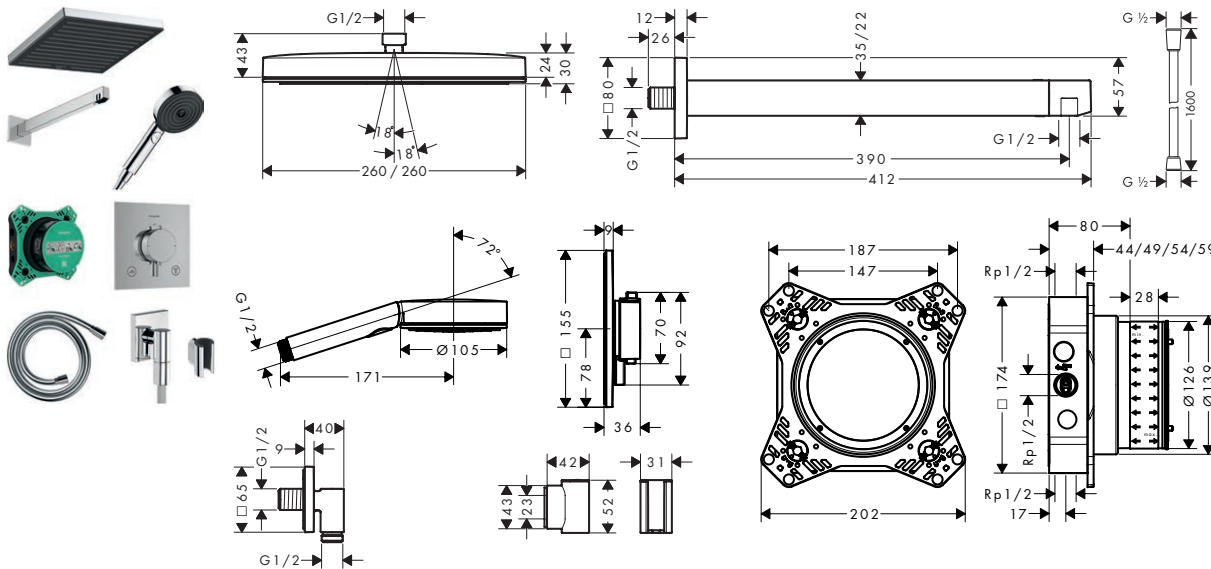

Design ShowerSets

Pulsify E Design ShowerSet 260 1jet with Ecostat Comfort E and basic set iBox universal 2

Features of all variants

- consists of: overhead shower, shower arm, hand shower, shower holder, wall outlet, thermostat, basic set, shower hose
- shower head size: 260 x 260 mm
- shower arm length: 389 mm
- spray type overhead shower: PowderRain
- flow rate PowderRain spray at 3 bar: 11,7 l/min
- spray type hand shower: PowderRain
- flow regulator: 12 l/min (with possible tolerances $\pm 10\%$)
- maximum flow rate of hand shower at 3 bar: 6,9 l/min
- maximum flow rate at 3 bar: 12 l/min
- minimum flow pressure: 0,9 bar
- max. operating pressure: 6 bar
- QuickClean: limescale deposits can simply be rubbed off with your finger
- thermostat: Ecostat Comfort
- SafetyStop at 40 °C
- Porter Fine E shower holder in minimalist design
- installation: wall
- connection type: basic set
- shower hose length: 1600 mm
- shower hose with conical nut on both ends
- pivot connector prevents hose from tangling
- with non-return valve

Special feature

Technologies

Spray types

Shower head size	Spray types	Function from (l/min)	Max. flow rate at 3 bar (l/min)	Min. flow pressure (bar)	Thermostat	Finish	Available from	Code no.
260/260	PowderRain	7.6	12	0.9	Ecostat Comfort	- Chrome - Brushed Bronze - Brushed Black Chrome - Matt Black	Q1/2026	24625000

Consisting of:

		Included in	Code no.
	Pulsify E Overhead shower 260 1jet	24625XXX	24330XXX
	Shower arm E 39 cm	24625XXX	24337XXX
	Pulsify Select S Hand shower 105 3jet Relaxation EcoSmart	24625XXX	24111XXX
	Ecostat Comfort E Thermostat for concealed installation for 2 functions	24625XXX	33711XXX
	iBox universal 2 Basic set	24625XXX	01500180
	Isiflex Shower hose 160 cm	24625XXX	28276XXX
	Porter Fine Shower holder	24625XXX	28885XXX
	FixFit Fine E Wall outlet with non-return valve	24625XXX	28883XXX