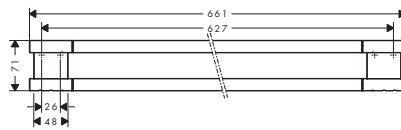

AddStoris S Towel rack with towel holder

Features

- wall-mounted
- material: metal
- holder material: metal
- length: 661 mm
- with mounting material
- concealed fastening
- drilling distance: 627 mm
- diameter drill hole: 6 mm

Technologies