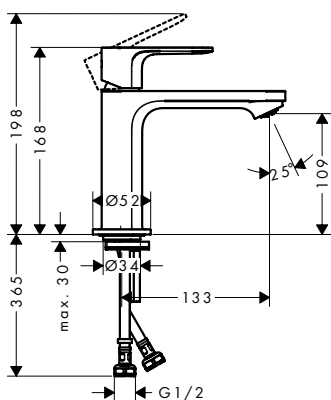

240

Special feature

Technologies

Overview variants

ComfortZone	Projection (mm)	Spout height (mm)	Waste set	Material waste set	CoolStart	For wash bowls	Finish	Available from	Code no.
110	121	109	push-open	synthetic	-	-	● Chrome	Q4/2026	72144009
							● Matt Black		72144679
240	169	242	without	synthetic	-	■	● Chrome	Q4/2026	72145009