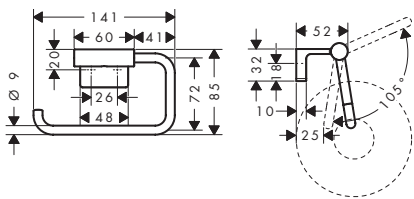

AddStoris S Bath towel rails

Overview variants

Number of holder	Finish	Available from	Code no.
2 holders	● Chrome	Q1/2026	41763000
	● Brushed Bronze	Q1/2026	41763140
	● Brushed Black Chrome	Q1/2026	41763340
	● Matt Black	Q1/2026	41763670
	○ Matt White	Q1/2026	41763700

AddStoris S Toilet paper holders

Features of all variants

- wall-mounted
- material: metal
- with mounting material
- concealed fastening
- drilling distance: 26 mm
- diameter drill hole: 6 mm

without cover