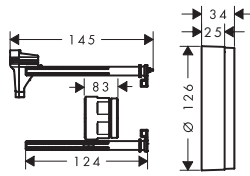

Shower and bath mixers

Extension finish sets 25 mm

Features

- is required if the basic set is installed too deep
- extension length: 25 mm

Available from	Code no.
Q1/2027	13651000