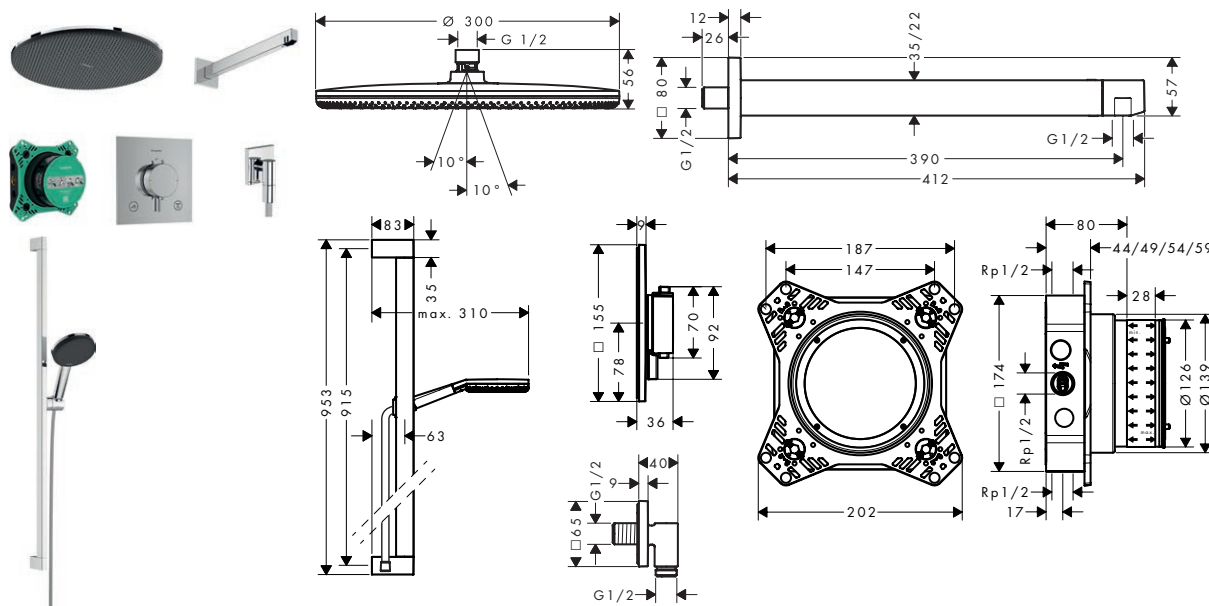

-670

**Raindance Alive S** Design ShowerSet 300 1jet with Ecostat Comfort E and basic set iBox universal 2

**Features of all variants**

- consists of: overhead shower, shower arm, hand shower, shower holder, textile shower hose, shower thermostat, basic set
- shower head size: 300 mm
- shower arm length: 390 mm
- spray type overhead shower: RainAir, or PowderRain
- Spray Type Switch: RainAir (preset), change to PowderRain can be selected upon installation or changed easily at any later stage
- flow rate PowderRain spray at 3 bar: 11 l/min
- material spray disc overhead shower: anodized aluminium
- spray type hand shower: RainAir, PowderRain, Massage spray
- flow regulator: 12 l/min (with possible tolerances ± 10 %)
- maximum flow rate of hand shower at 3 bar: 7,1 l/min
- maximum flow rate at 3 bar: 11 l/min
- minimum flow pressure: 1 bar
- max. operating pressure: 10 bar
- QuickClean: limescale deposits can simply be rubbed off with your finger
- simultaneous use of several outlets
- temperature and water flow control
- design cover can be removed easily and without tools for cleaning
- design cover surface: graphite
- thermostat: Ecostat Comfort E
- SafetyStop at 40°C
- drilling distance: 915 mm
- easy installation due to pre-assembled function block
- handles always at the same height regardless of the installation depth of the basic set
- design cover conceals the nozzles
- connection type: basic set iBox universal 2 (# 01500180)
- material handles: metal
- Designflex textile shower hose, water-resistant and water-repellant material, unique design with multi-colored braided yarns, yarns are made of recycled PET, warm, cotton-like material feels great to the skin
- shower hose length: 1600 mm
- 1x conical nut, 1x cylindrical nut
- pivot connector prevents hose from tangling
- DropGuard reduces the dripping after stopping the shower to just a few seconds