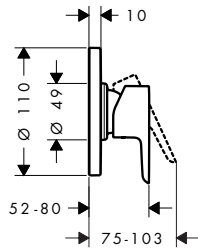

Neovis Q Single lever shower mixer for concealed installation

Features

- 1 function
- maximum flow rate at 3 bar: 28,7 l/min
- maximum flow rate at 1 bar: 16,9 l/min
- ceramic cartridge
- temperature limitation adjustable
- connection dimension: DN15
- min. operating pressure: 1 bar
- max. operating pressure: 10 bar
- connection type: basic set