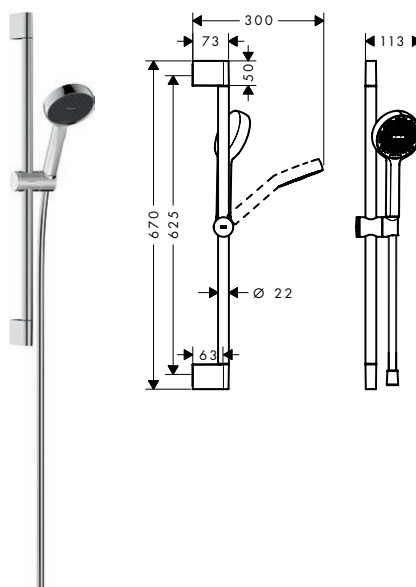

Activera Select S Shower set 2jet with booster

Features of all variants

- consists of: hand shower, slider, shower bar, shower hose
- shower head size: 95 mm
- spray type: Rain, ImpactRain
- convenient spray selection via Select button
- FlexPower: nozzles automatically adjust to water pressure by opening and closing
- QuickClean+: reduce limescale deposits thanks to the elasticity of the nozzles
- Water Boost: boost function to increase waterflow when needed
- flow regulator: 4 l/min (with possible tolerances -20 %)
- flow rate Rain spray at 3 bar: 3,9 l/min
- maximum flow rate at 3 bar: 3,9 l/min
- function from: 3 l/min
- minimum flow pressure: 0,8 bar
- EasySplit: simplified repair of the product
- height-adjustable slider with locking push-button slider
- slider rotatable on the pipe for left or right operation
- slider with locking mechanism
- wall supports made of plastic
- profile pipe: round
- shower bar diameter: 22 mm
- shower hose with conical nut on both ends
- pivot connector prevents hose from tangling
- rinseable filter washer
- EU taxonomy: max. 6 l/min - Substantial Contribution (SC) possible

90

65

Special feature

Technologies

Spray types

Overview variants

Version	Drilling distance (mm)	Shower head size	Spray types	Function from (l/min)	Max. flow rate at 3 bar (l/min)	Min. flow pressure (bar)	Select	Finish	Available from	Code no.
90	915	95	Rain, ImpactRain	3	3.9	0.8	■	● Chrome ● Matt Black	Q2/2026	28864000 28864670
65	625	95	Rain, ImpactRain	3	3.9	0.8	■	● Chrome ● Matt Black	Q2/2026	28863000 28863670

Consisting of:

	Included in	Code no.
Activera Select S Hand shower 95 2jet EcoSmart+ with booster	28864XXX 28863XXX	28036XXX
Isiflex Shower hose 160 cm	28864XXX 28863XXX	28276XXX