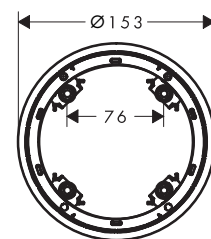

Adapter for extension element round 22 mm

Features

- is required if the basic set is installed too flat
- is required for round (S) shower/bath mixer solutions based on the iBox universal 2
- extension length: 22 mm