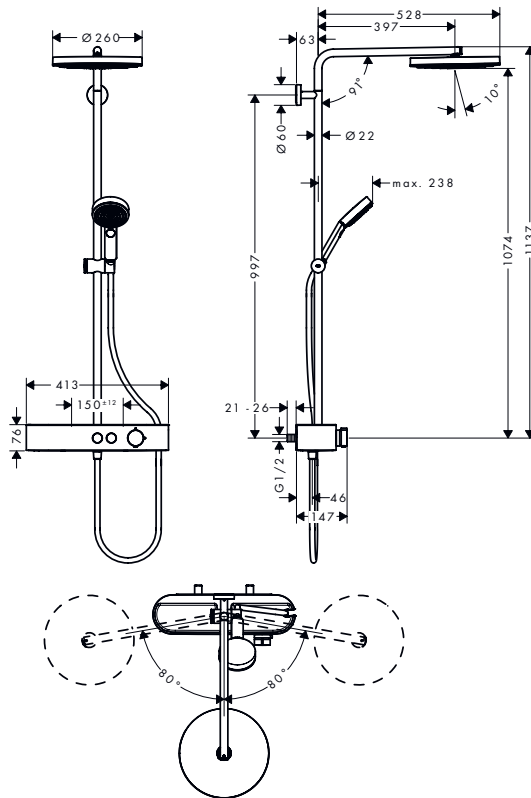

Consisting of:

Isiflex Shower hose 160 cm

Included in	Code no.
24403XXX	28276XXX
24404XXX	

**Pulsify S Showerpipe 260 1jet 2 ticks with ShowerTablet Select 400**

**Features of all variants**

- consists of: overhead shower, hand shower, shower thermostat, shower bar, slider, shower hose
- overhead shower Pulsify 260 1jet
- shower head size overhead shower: 260 mm
- spray type overhead shower: PowderRain
- spray disc surface: graphite
- Fast Drain empties the overhead shower from an angle of 10°
- removable shower head
- shelf made of plastic
- surface shelf: graphite
- function from: 5,6 l/min
- flow rate PowderRain spray at 3 bar: 5,9 l/min
- spray type hand shower: PowderRain, IntenseRain, Massage spray
- maximum flow rate of hand shower at 3 bar: 5,9 l/min
- maximum flow rate for Showerpipe at 3 bar: 11,2 l/min
- minimum flow pressure: 1,5 bar
- max. operating pressure: 10 bar
- ball-joint: overhead shower angle adjustable
- height-adjustable slider with locking push-button
- slider rotatable on the pipe for left or right operation
- shower arm length overhead shower: 398 mm
- swivelling shower arm
- CoolContact thermostat: Prevents the housing from heating up, making showering even safer
- thermostat ShowerTablet Select 400
- SafetyStop at 40°C
- adjustable hot water limitation
- convenient diversion via Select button
- simultaneous utilization of 2 functions
- suitable for continuous flow water heaters
- mounting type: exposed installation
- connection thread: G 1/2
- centre distance: 150 ± 12 mm
- pipe can be shortened in height
- intrinsically safe against backflow
- shower bar diameter: 22 mm
- Thermostat is delivered with buttons hand shower and overhead shower
- 2 functions