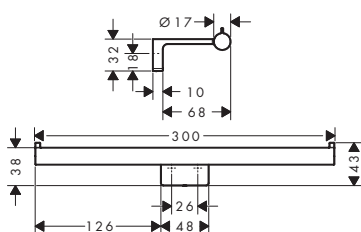

AddStoris S Toilet paper holders

Overview variants

Version	Finish	Available from	Code no.
with cover	Chrome	Q1/2026	41783000
	Brushed Bronze	Q1/2026	41783140
	Brushed Black Chrome	Q1/2026	41783340
	Matt Black	Q1/2026	41783670
	Matt White	Q1/2026	41783700

AddStoris S Toilet paper holder double

Features

- wall-mounted
- material: metal
- with mounting material
- concealed fastening
- drilling distance: 26 mm
- diameter drill hole: 6 mm
- for 2 paper rolls