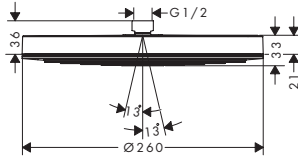

Pulsify S Overhead shower 260 1jet

Features

- shower head size: 260 mm
- spray type: PowderRain
- flow rate PowderRain spray at 3 bar: 12,3 l/min
- function from: 6,9 l/min
- maximum flow rate at 3 bar: 12,3 l/min
- minimum flow pressure: 1 bar
- Fast Drain empties the overhead shower from an angle of 10°
- overhead shower angle adjustable
- material spray disc: plastic
- spray disc surface: graphite
- installation: ceiling or wall
- connection thread: G 1/2
- connection dimension: DN15
- suitable for continuous flow water heaters