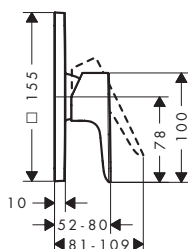

Talis E Single lever shower mixer for concealed installation for iBox universal 2

Features

- consists of: single lever shower mixer
- 1 function
- ceramic cartridge
- temperature limitation adjustable
- with silencer
- suitable for continuous flow water heaters
- height of the lever depending on the installation depth of the base body
- material escutcheon: plastic
- material handles: metal
- connection type: basic set iBox universal 2