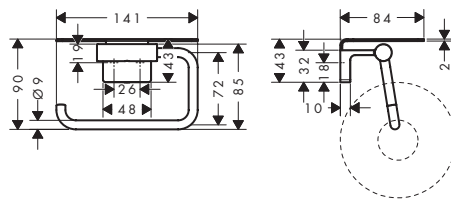

**with shelf**

**with cover**

**Technologies**

**Overview variants**

Version	Finish	Available from	Code no.
without cover	● Chrome	Q1/2026	41788000
	● Brushed Bronze	Q1/2026	41788140
	● Brushed Black Chrome	Q1/2026	41788340
	● Matt Black	Q1/2026	41788670
	○ Matt White	Q1/2026	41788700
with shelf	● Chrome	Q1/2026	41789000
	● Brushed Bronze	Q1/2026	41789140
	● Brushed Black Chrome	Q1/2026	41789340
	● Matt Black	Q1/2026	41789670
	○ Matt White	Q1/2026	41789700