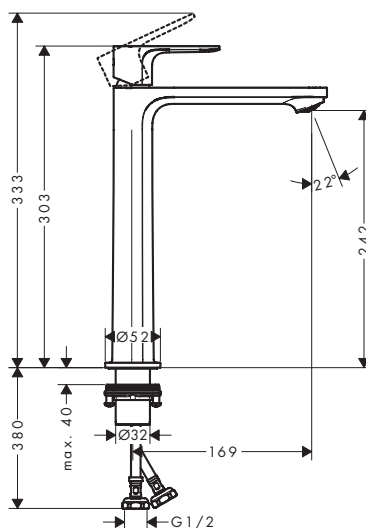

240

Special feature

Technologies

Overview variants

ComfortZone	Projection (mm)	Spout height (mm)	Waste set	Material waste set	CoolStart	For wash bowls	Finish	Available from	Code no.
110	121	109	push-open	synthetic	-	-	● Chrome	Q4/2026	72144009
							● Matt Black		72144679
240	169	242	without	synthetic	-	■	● Chrome	Q4/2026	72145009