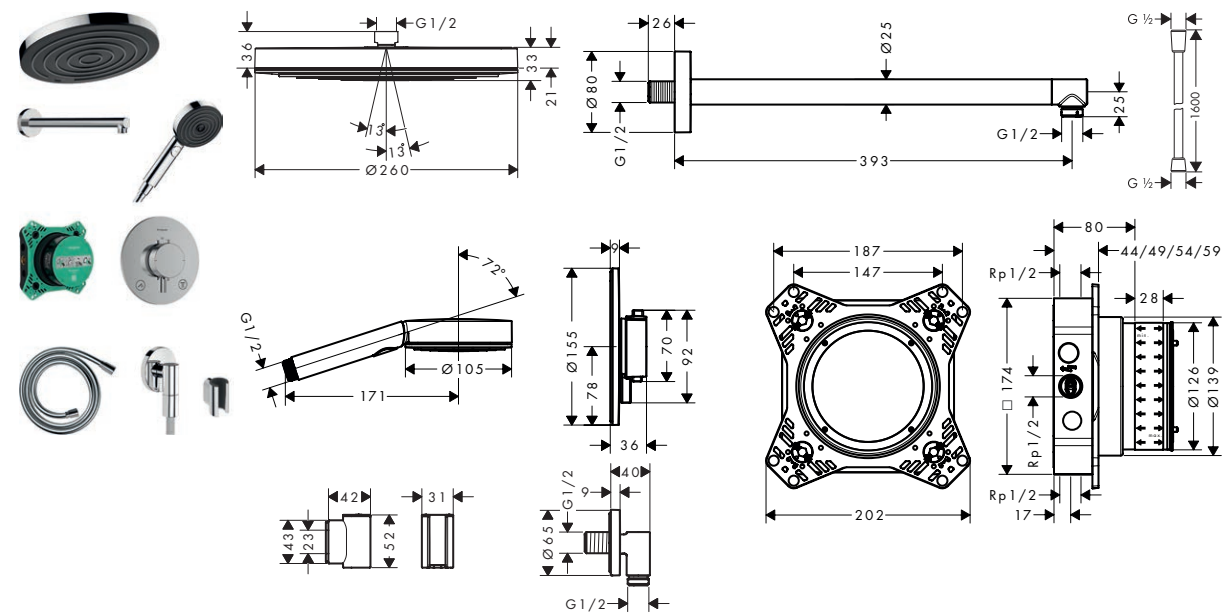

**Pulsify S Design ShowerSet 260 1jet with Ecostat Comfort S and basic set iBox universal 2**

**Features of all variants**

- consists of: overhead shower, shower arm, hand shower, shower holder, wall outlet, thermostat, basic set, shower hose
- shower head size: 260 mm
- shower arm length: 389 mm
- spray type overhead shower: PowderRain
- flow rate PowderRain spray at 3 bar: 12,3 l/min
- spray type hand shower: PowderRain
- flow regulator: 12 l/min (with possible tolerances ± 10 %)
- maximum flow rate of hand shower at 3 bar: 6,9 l/min
- maximum flow rate at 3 bar: 12,3 l/min
- minimum flow pressure: 1 bar
- QuickClean: limescale deposits can simply be rubbed off with your finger
- thermostat: Ecostat Comfort
- SafetyStop at 40°C
- Porter Fine S shower holder in minimalist design
- installation: wall
- connection type: basic set
- shower hose length: 1600 mm
- shower hose with conical nut on both ends
- pivot connector prevents hose from tangling
- with non-return valve