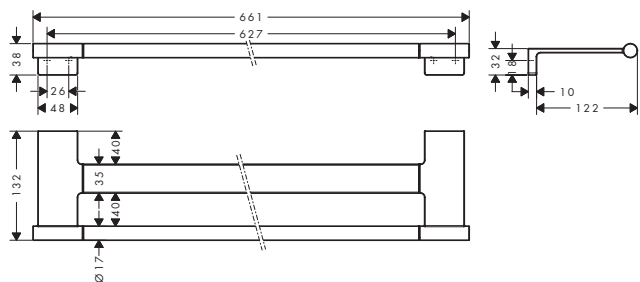

double

Technologies

Overview variants

Number of holder	Finish	Available from	Code no.
1 holder	Chrome	Q1/2026	41767000
	Brushed Bronze	Q1/2026	41767140
	Brushed Black Chrome	Q1/2026	41767340
	Matt Black	Q1/2026	41767670
	Matt White	Q1/2026	41767700

For more information about this product, please see the next page.