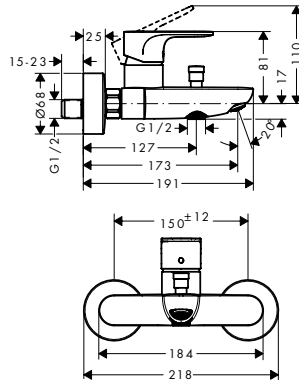

Rebris S Single lever bath mixer for exposed installation 2 ticks

Features

- 2 functions
- projection: 173 mm
- centre distance: 150 ± 12 mm
- spray type mixer: NormalSpray
- ceramic cartridge
- temperature limitation adjustable

- diverter with automatic resetting
- protected against backflow, according to DIN EN 1717
- with silencer
- suitable for continuous flow water heaters
- connection dimension: DN15

- connection type: S-connections
- wall-mounted
- min. operating pressure: 1 bar
- max. operating pressure: 10 bar
- CoolContact thermostat: Prevents the housing from heating up, making showering even safer

Technologies

Finish	Available from	Code no.
● Chrome	Q4/2026	72489009

Rebris S Single lever shower mixer for exposed installation 2 ticks

Features

- 1 function
- centre distance: 150 ± 12 mm
- ceramic cartridge
- temperature limitation adjustable
- non-return valve

- with silencer
- hose connection: DN15
- connection dimension: DN15
- min. operating pressure: 1 bar
- max. operating pressure: 10 bar

- connection type: S-connections
- CoolContact thermostat: Prevents the housing from heating up, making showering even safer