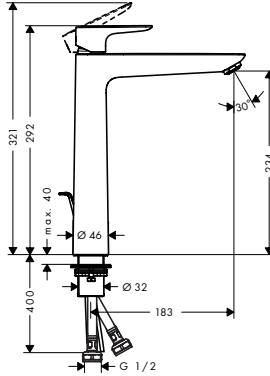

Talis E Single lever basin mixer 240 with pop-up waste set 2 ticks

Features

- consists of: single lever basin mixer, waste set
- ComfortZone: 240
- projection: 183 mm
- spout height: 234 mm
- handle variant: lever handle
- spray type: NormalSpray
- ceramic cartridge
- temperature limitation adjustable
- pop-up waste set G 1/4
- material waste set: metal
- connection type: G 1/2 connections
- connection dimension: DN15