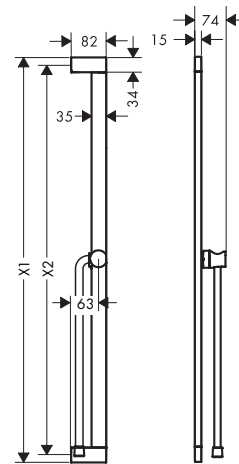

Unica Shower bars S Puro with easy slider and shower hose

Features of all variants

- consists of: shower bar, slider, shower hose
- swivelling shower bar
- pivot connector prevents hose from tangling for shower hoses with a conical nut
- profile pipe: round
- shower hose length: 1600 mm
- slider for right- and left-hand installation
- slider with locking mechanism
- slider steplessly adjustable
- wall supports made of plastic
- slider made of plastic/metal

90

65

Overview variants

Version	X1 Length shower bar (mm)	X2 Drilling distance (mm)	Shower hose length (mm)	Finish	Available from	Code no.
90	950	915	1600	Chrome		24405000
				Brushed Bronze		24405140
				Brushed Black Chrome	Q3/2026	24405340
				Matt Black		24405670
				Matt White		24405700
65	663	625	1600	Chrome		24402000
				Brushed Bronze		24402140
				Brushed Black Chrome	Q3/2026	24402340
				Matt Black		24402670
				Matt White		24402700

Consisting of:

Isiflex Shower hose 160 cm

Included in	Code no.
24405XXX	28276XXX
24402XXX