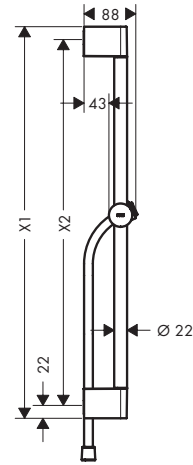

Unica Shower bars Pulsify S with push slider and shower hose

Features of all variants

- consists of: shower bar, slider, shower hose
- pivot connector prevents hose from tangling
- shower bar diameter: 22 mm
- profile pipe: round
- shower hose length: 1600 mm
- height-adjustable slider with locking push-button
- slider, slider rotatable on the pipe for left or right operation
- slider with locking mechanism
- slider steplessly adjustable
- wall supports made of plastic
- metal hand shower holder

90

65

Technologies

Overview variants

Version	X1 Length shower bar (mm)	X2 Drilling distance (mm)	Shower hose length (mm)	Finish	Available from	Code no.
90	959	915	1600	Chrome		24401000
				Brushed Bronze	Q3/2026	24401140
				Brushed Black Chrome	Q3/2026	24401340
				Matt Black		24401670
				Matt White		24401700
65	669	625	1600	Chrome		24400000
				Brushed Bronze	Q3/2026	24400140
				Brushed Black Chrome	Q3/2026	24400340
				Matt Black		24400670
				Matt White		24400700

Consisting of:

Isiflex Shower hose 160 cm

Included in
24401XXX
24400XXX

Code no.

28276XXX