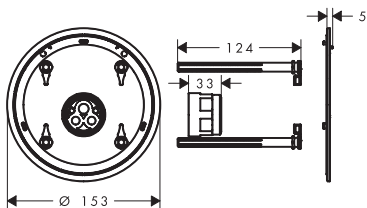

Adapter for extension element round 5 mm

Features

- is required if the basic set is installed too flat
- is required for round (S) shower/bath mixer solutions based on the iBox universal 2

· extension length: 5 mm

Available from	Code no.
Q1/2027	13657000

Adapter for extension element square 5 mm

Features

- is required if the basic set is installed too flat
- is required for square (E) and softsquare (Q) shower/bath mixer solutions based on the iBox universal 2

· extension length: 5 mm