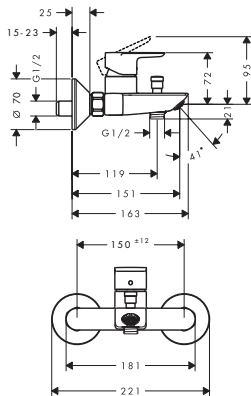

Neovis Q Single lever bath mixer for exposed installation 2 ticks

Features

- 2 functions
- projection: 151 mm
- centre distance: 150 ± 12 mm
- spray type mixer: NormalSpray
- maximum flow rate at 3 bar: 28,4 l/min
- ceramic cartridge
- temperature limitation adjustable
- diverter with automatic resetting
- protected against backflow, according to DIN EN 1717
- with silencer
- suitable for continuous flow water heaters
- connection dimension: DN15
- connection type: S-connections
- wall-mounted
- min. operating pressure: 1 bar
- max. operating pressure: 10 bar