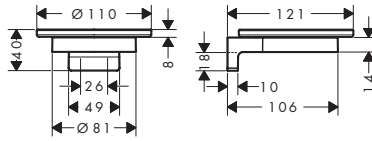

AddStoris S Soap dish

Features

- wall-mounted
- material recess: matt glass
- holder material: metal
- with mounting material
- concealed fastening
- drilling distance: 26 mm
- diameter drill hole: 6 mm