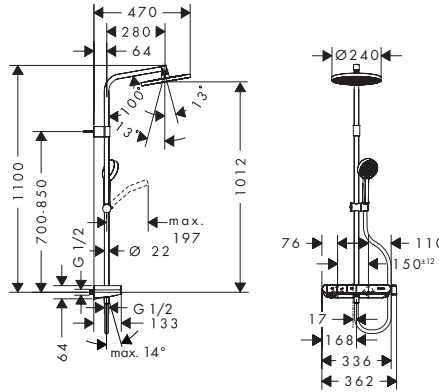

- consists of: overhead shower, hand shower, bath thermostat, shower hose, slider
- overhead shower Activera S 240 1jet
- shower head size overhead shower: 240 mm
- spray type overhead shower: Rain
- shelf made of plastic
- flow rate Rain spray at 3 bar: 6 l/min
- spray type hand shower: Rain, ImpactRain
- maximum flow rate of hand shower at 3 bar: 5,9 l/min
- maximum flow rate for Showerpipe at 3 bar: 16,5 l/min
- FlexPower: nozzles automatically adjust to water pressure by opening and closing
- QuickClean+: reduce limescale deposits thanks to the elasticity of the nozzles
- ball-joint: overhead shower angle adjustable
- height-adjustable slider with locking push-button slider
- slider rotatable on the pipe for left or right operation
- CoolContact thermostat: Prevents the housing from heating up, making showering even safer
- thermostat ShowerTablet Select 360
- SafetyStop at 40°C
- convenient diversion via Select button
- simultaneous utilization of 3 functions
- suitable for continuous flow water heaters
- mounting type: exposed installation
- connection dimension: DN15
- connection thread: G 1/2
- centre distance: 150 ± 12 mm (fittings offset 17 mm to the right)
- variable wall support
- variable drilling hole distance: 700 - 850 mm
- pipe can be shortened in height
- intrinsically safe against backflow
- shower bar diameter: 22 mm
- Thermostat is delivered with buttons overhead shower, bath tub and hand shower
- 3 functions

Special feature

Technologies

Cool Contact	Flex Power	Quick Clean+	XXL Performance
Thermostat	Safety Stop	Select	VarioFix
Adjustable Shower Head	Push slider		

Spray types

Shower head size	Number of sprays	Spray types	flow rate of hand shower at 3 bar (l/min)	flow rate for overhead shower at 3 bar (l/min)	flow rate for bath spout at 3 bar (l/min)	Thermostat	Finish	Code no.
240	1	Rain	5.9	6	16.5	ShowerTablet Select 360	Chrome	28878009

Consisting of:

Isiflex Shower hose 160 cm

Included in	Code no.
28878009	28276000