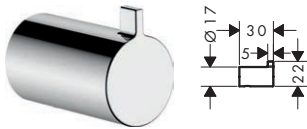

AddStoris S Towel ring

Features

- wall-mounted
- material: metal
- swivelling
- with mounting material
- concealed fastening
- drilling distance: 26 mm
- diameter drill hole: 6 mm

Technologies

Finish	Available from	Code no.
Chrome	Q1/2026	41784000
Brushed Bronze	Q1/2026	41784140
Brushed Black Chrome	Q1/2026	41784340
Matt Black	Q1/2026	41784670
Matt White	Q1/2026	41784700

AddStoris S Towel hooks

Features of all variants

- wall-mounted
- material: metal
- with mounting material
- concealed fastening
- diameter drill hole: 6 mm

single

double

Technologies

Overview variants

Number of hooks	Finish	Available from	Code no.
1 hook	Chrome	Q1/2026	41762000
	Brushed Bronze	Q1/2026	41762140
	Brushed Black Chrome	Q1/2026	41762340
	Matt Black	Q1/2026	41762670
	Matt White	Q1/2026	41762700
2 hooks	Chrome	Q1/2026	41785000
	Brushed Bronze	Q1/2026	41785140
	Brushed Black Chrome	Q1/2026	41785340
	Matt Black	Q1/2026	41785670
	Matt White	Q1/2026	41785700