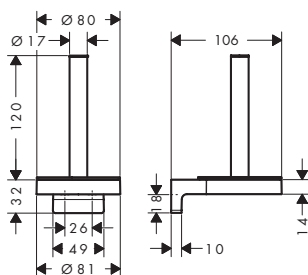

AddStoris S Spare roll holder

Features

- wall-mounted
- material: metal
- with mounting material
- concealed fastening
- drilling distance: 26 mm
- diameter drill hole: 6 mm