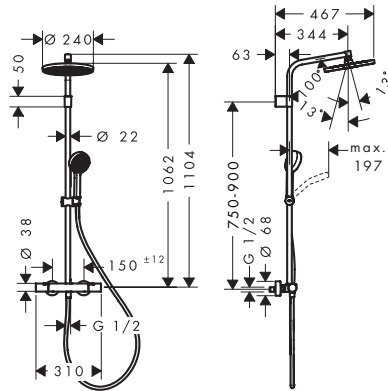

**Features of all variants**

- consists of: overhead shower, hand shower, shower thermostat, shower bar, slider, shower hose
- overhead shower Activera S 240 1jet
- shower head size overhead shower: 240 mm
- spray type overhead shower: Rain
- spray disc surface: graphite
- removable shower head
- function from: 4,4 l/min
- spray type hand shower: Rain, ImpactRain
- maximum flow rate of hand shower at 3 bar: 4,6 l/min
- maximum flow rate for Showerpipe at 3 bar: 6,2 l/min
- minimum flow pressure: 0,8 bar
- FlexPower: nozzles automatically adjust to water pressure by opening and closing
- convenient spray selection via Select button on the hand shower
- QuickClean+: reduce limescale deposits thanks to the elasticity of the nozzles
- ball-joint: overhead shower angle adjustable
- height-adjustable slider with locking push-button
- slider rotatable on the pipe for left or right operation
- shower arm length overhead shower: 344 mm
- thermostat Ecostat Fine
- SafetyStop at 40°C
- adjustable hot water limitation
- temperature and water flow control
- Outlets may not be operated simultaneously
- suitable for continuous flow water heaters
- mounting type: exposed installation
- connection dimension: DN15
- connection thread: G 1/2
- centre distance: 150 ± 12 mm
- variable wall support
- variable drilling hole distance: 750 - 900 mm
- pipe can be shortened in height
- intrinsically safe against backflow
- shower bar diameter: 22 mm
- 2 functions