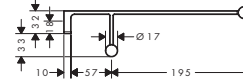

AddStoris S Towel rack with towel holder

Features

- wall-mounted
- material: metal
- holder material: metal
- length: 661 mm
- with mounting material
- concealed fastening
- drilling distance: 627 mm
- diameter drill hole: 6 mm