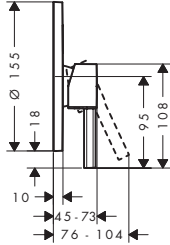

Shower and bath mixers

Zesis S Single lever bath mixer for concealed installation for iBox universal 2

Features of all variants

- consists of: single lever bath mixer
- 2 functions
- temperature and on/off control for 2 outlets
- pressure diverter Select with automatic resetting
- maximum flow rate at 3 bar: 28,7 l/min
- flow rate for bath spout at 3 bar: 28,7 l/min
- maximum flow rate of hand shower at 3 bar: 16,3 l/min
- ceramic cartridge
- temperature limitation adjustable
- with silencer
- suitable for continuous flow water heaters
- connection type: basic set iBox universal 2
- wall-mounted
- min. operating pressure: 1 bar
- max. operating pressure: 10 bar
- height of the lever depending on the installation depth of the base body
- material handles: metal
- material escutcheon: plastic