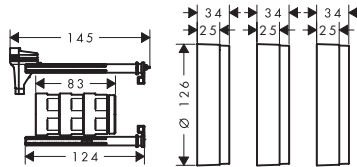

Extension finish sets 25 - 75 mm

Features

- is required if the basic set is installed too deep
- extension length: 25 - 75 mm