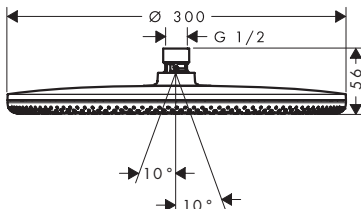

Raindance Alive S Overhead shower 300 1jet EcoSmart+

Features

- shower head size: 300 mm
- spray type: Rain, or PowderRain
- Spray Type Switch: allows the spray type to be changed even after installation, Rain (preset), change to PowderRain can be selected upon installation or changed easily at any later stage
- flow regulator: 6 l/min (with possible tolerances -20 %)
- flow rate PowderRain spray at 3 bar: 5,9 l/min

- flow rate Rain spray at 3 bar: 5,9 l/min
- function from: 5,3 l/min
- maximum flow rate at 3 bar: 6 l/min
- minimum flow pressure: 1,1 bar
- DropGuard reduces the dripping after stopping the shower to just a few seconds
- overhead shower angle adjustable
- material spray disc: anodized aluminium

- design cover can be removed easily and without tools for cleaning
- design cover surface: graphite
- flat, minimalist design
- installation: ceiling or wall
- connection thread: G 1/2
- suitable for continous flow water heaters
- EU taxonomy: max. 6 l/min - Substantial Contribution (SC) possible

Special feature

Technologies

Spray types

Finish	Available from	Code no.
Chrome	Q1/2026	24523000
Brushed Bronze	Q1/2026	24523140
Brushed Black Chrome	Q1/2026	24523340
Matt Black	Q1/2026	24523670
Matt White	Q1/2026	24523700
Polished Gold Optic	Q1/2026	24523990

Required parts (choose one):

Shower arm E 39 cm

Finish	Code no.
Chrome	24337000
Brushed Bronze	24337140
Brushed Black Chrome	24337340
Matt Black	24337670
Matt White	24337700
Polished Gold Optic	24337990

Ceiling connector E 10 cm

Finish	Code no.
Chrome	24338000
Brushed Bronze	24338140
Brushed Black Chrome	24338340
Matt Black	24338670
Matt White	24338700
Polished Gold Optic	24338990

Ceiling connector E 30 cm

Finish	Code no.
Chrome	24339000
Brushed Bronze	24339140
Brushed Black Chrome	24339340
Matt Black	24339670
Matt White	24339700
Polished Gold Optic	24339990