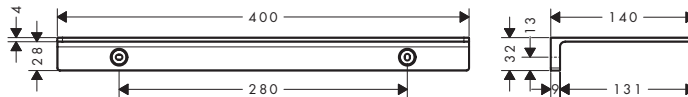

AddStoris Shelf

Features

- wall-mounted
- length: 400 mm
- with mounting material
- concealed fastening

Technologies

Finish	Available from	Code no.
Chrome	Q1/2026	41794000
Brushed Bronze	Q1/2026	41794140
Brushed Black Chrome	Q1/2026	41794340
Matt Black	Q1/2026	41794670
Matt White	Q1/2026	41794700