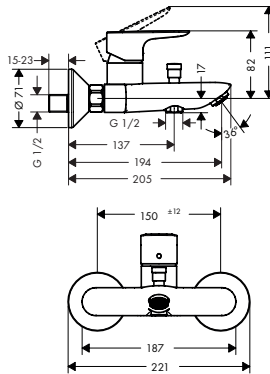

Talis E Single lever bath mixer for exposed installation 2 ticks

Features of all variants

- 2 functions
- projection: 194 mm
- centre distance: 150 ± 12 mm
- spray type mixer: NormalSpray
- ceramic cartridge
- temperature limitation adjustable
- diverter with automatic resetting
- with silencer
- suitable for continous flow water heaters
- connection dimension: DN15
- connection type: S-connections
- wall-mounted
- aerator can be easily removed with the help of a coin and without tools
- CoolContact thermostat: Prevents the housing from heating up, making showering even safer