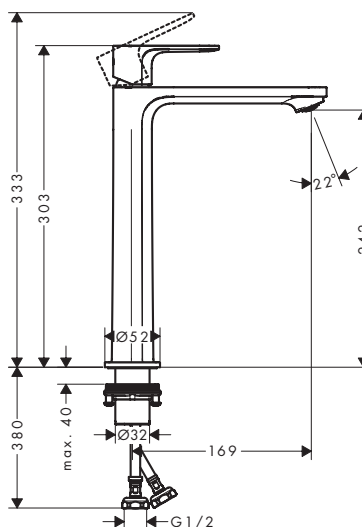

110

240

Special feature

Technologies

Overview variants

ComfortZone	Projection (mm)	Spout height (mm)	Waste set	Material waste set	CoolStart	For wash bowls	Finish	Available from	Code no.
110	121	109	push-open	synthetic	-		● Chrome	Q4/2026	72163009
240	169	242	without	synthetic	-	■	● Chrome	Q4/2026	72165009