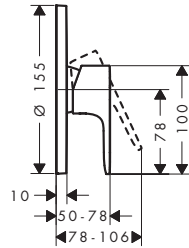

Rebris E Single lever shower mixer for concealed installation for iBox universal 2

Features

- consists of: single lever shower mixer
- 1 function
- ceramic cartridge
- temperature limitation adjustable
- with silencer
- suitable for continuous flow water heaters
- height of the lever depending on the installation depth of the base body
- material escutcheon: plastic
- material handles: metal
- connection type: basic set iBox universal 2