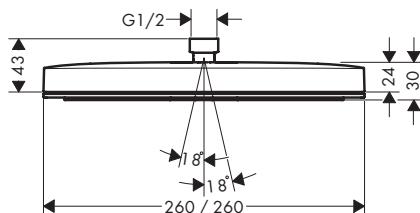

- shower head size: 260 x 260 mm
- spray type: PowderRain
- minimum flow pressure: 0,9 bar
- Fast Drain empties the overhead shower from an angle of 10°
- material spray disc: plastic
- spray disc surface: graphite
- installation: ceiling or wall
- connection thread: G 1/2
- suitable for continuous flow water heaters