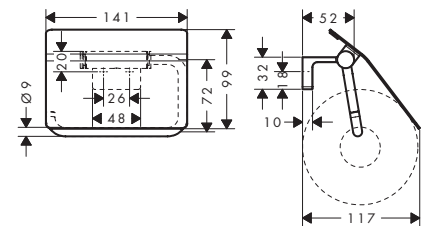

**with shelf**

**with cover**

**Technologies**

**Overview variants**

Version	Finish	Available from	Code no.
without cover	● Chrome	Q1/2026	41788000
	● Brushed Bronze	Q1/2026	41788140
	● Brushed Black Chrome	Q1/2026	41788340
	● Matt Black	Q1/2026	41788670
	○ Matt White	Q1/2026	41788700
with shelf	● Chrome	Q1/2026	41789000
	● Brushed Bronze	Q1/2026	41789140
	● Brushed Black Chrome	Q1/2026	41789340
	● Matt Black	Q1/2026	41789670
	○ Matt White	Q1/2026	41789700