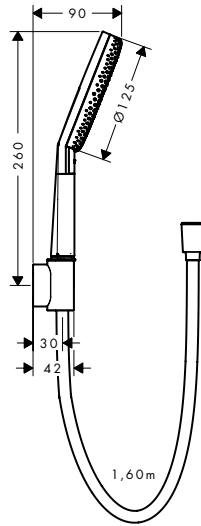

### Features of all variants

- consists of: hand shower, shower holder, shower hose
- shower head size: 125 mm
- spray type: RainAir, PowderRain, Massage spray
- convenient spray selection via Select button
- QuickClean: Limescale deposits can simply be rubbed off with your finger
- flow regulator: 8 l/min (with possible tolerances -20 %)
- maximum flow rate at 3 bar: 8 l/min
- design cover conceals the nozzles
- design cover can be removed easily and without tools for cleaning
- design cover surface: graphite
- suitable for continuous flow water heaters
- shower hose with conical nut on both ends
- pivot connector prevents hose from tangling
- shower hose length: 1600 mm
- Porter Fine S shower holder in minimalist design
- integrated support function
- wall mounting: screw fastening
- rinseable filter washer
- EU taxonomy: max. 8 l/min - Do No Significant Harm (DNSH)