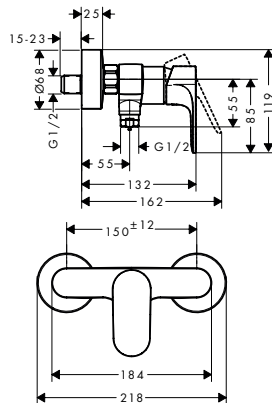

Technologies

Finish	Available from	Code no.
● Chrome	Q4/2026	72636009