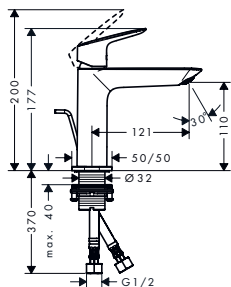

**110**

**240**

**Special feature**

**Technologies**

**Overview variants**

ComfortZone	Projection (mm)	Spout height (mm)	Waste set	Material waste set	CoolStart	Finish	Available from	Code no.
110	121	110	pop-up	synthetic	-	● Chrome	Q4/2026	71273009
240	172	232	push-open	synthetic	-	● Chrome	Q4/2026	71278009