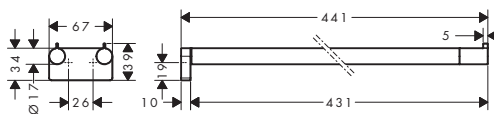

AddStoris S Towel holder twin-handle

Features

- wall-mounted
- material: metal
- holder material: metal
- fixed
- length: 441 mm
- with mounting material
- drilling distance: 26 mm
- diameter drill hole: 6 mm
- concealed fastening