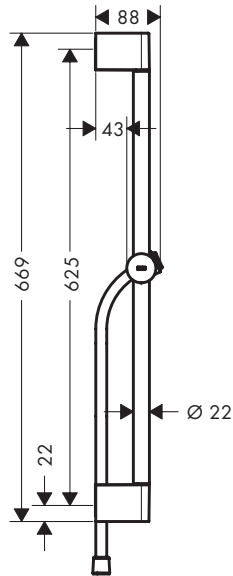

### Features

- connection dimension entry: G 1/2
- connection dimension outlet: G 1/2
- packaging unit: 1 piece

Finish	Code no.
Chrome	13947009
Brushed Bronze	13947149
Brushed Black Chrome	13947349

Unica Shower bar Activera S 65 cm with push slider and Isiflex shower hose 160 cm

Features of all variants

- consists of: shower bar, slider, shower hose
- pivot connector prevents hose from tangling
- slide inclination angle can be adjusted by 45°
- pipe length: 669 mm
- shower bar diameter: 22 mm
- profile pipe: round
- drilling distance: 625 mm
- shower hose length: 1600 mm
- height-adjustable slider with locking push-button
- slider, slider rotatable on the pipe for left or right operation
- slider with locking mechanism
- slider steplessly adjustable
- wall supports made of plastic
- metal hand shower holder