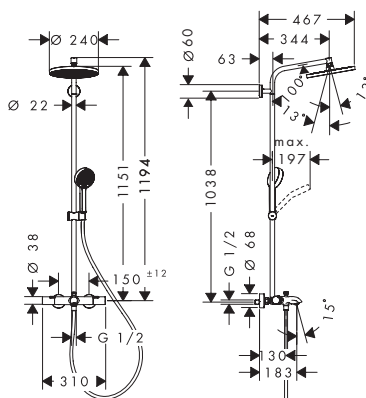

Activera S Showerpipe 240 1jet 2 ticks with bath thermostat Ecostat Fine

Features of all variants

- consists of: overhead shower, hand shower, bath thermostat, shower bar, slider, shower hose
- overhead shower Activera S 240 1jet
- shower head size overhead shower: 240 mm
- spray type overhead shower: Rain
- spray disc surface: graphite
- removable shower head
- flow rate Rain spray at 3 bar: 5,8 l/min
- spray type hand shower: Rain, ImpactRain
- maximum flow rate of hand shower at 3 bar: 5,2 l/min
- maximum flow rate for Showerpipe at 3 bar: 18,9 l/min
- FlexPower: nozzles automatically adjust to water pressure by opening and closing
- convenient spray selection via Select button on the hand shower
- QuickClean+: reduce limescale deposits thanks to the elasticity of the nozzles
- ball-joint: overhead shower angle adjustable
- height-adjustable slider with locking push-button
- slider rotatable on the pipe for left or right operation
- shower arm length overhead shower: 344 mm
- thermostat Ecostat Fine
- SafetyStop at 40°C
- adjustable hot water limitation
- temperature and water flow control
- Outlets may not be operated simultaneously
- suitable for continuous flow water heaters
- mounting type: exposed installation
- connection thread: G 1/2
- centre distance: 150 ± 12 mm
- intrinsically safe against backflow
- shower bar diameter: 22 mm
- 3 functions

Special feature

Technologies

Spray types

Number of sprays	Spray types	flow rate of hand shower at 3 bar (l/min)	flow rate for overhead shower at 3 bar (l/min)	flow rate for bath spout at 3 bar (l/min)	Thermostat	Finish	Available from	Code no.
1	Rain	5.2	5.8	18.9	Ecostat Fine	● Chrome ● Matt Black	Q2/2026 Q2/2026	28871009 28871679

Consisting of:

	Activera S Overhead shower 240 1jet 1.75 GPM	Included in	Code no.
		28871XX9	28057XX1
	Isiflex Shower hose 160 cm	28871XX9	28276XXX