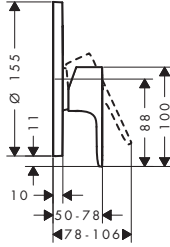

Shower and bath mixers

Rebris E Single lever bath mixer for concealed installation for iBox universal 2

Features of all variants

- consists of: single lever bath mixer
- 2 functions
- temperature and on/off control for 2 outlets
- pressure diverter Select with automatic resetting
- maximum flow rate at 3 bar: 28,7 l/min
- flow rate for bath spout at 3 bar: 28,7 l/min
- maximum flow rate of hand shower at 3 bar: 16,3 l/min
- ceramic cartridge
- temperature limitation adjustable
- with silencer
- suitable for continuous flow water heaters
- connection type: basic set iBox universal 2
- wall-mounted
- min. operating pressure: 1 bar
- max. operating pressure: 10 bar
- height of the lever depending on the installation depth of the base body
- material handles: metal
- material escutcheon: plastic