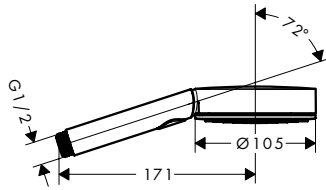

Pulsify Select S Hand showers 3jet, 1jet

Features of all variants

- shower head size: 105 mm
- spray type: PowderRain, IntenseRain, Massage spray
- convenient spray selection via Select button
- spray disc surface: graphite
- QuickClean: Limescale deposits can simply be rubbed off with your finger
- minimum flow pressure: 1 bar
- with internal water conduction
- rinseable sieve insert
- connection thread: G 1/2
- suitable for continuous flow water heaters

Relaxation

Special feature

Technologies

Spray types

Overview variants

	Shower head size	Shower effect	Number of sprays	Spray types	Function from (l/min)	Max. flow rate at 3 bar (l/min)	Min. flow pressure (bar)	Select	Finish	Available from	Code no.
	105	Relaxation	3	PowderRain, IntenseRain, Massage spray	4	6.9	1	■	Chrome	Q3/2026	24111000
									Brushed Bronze		24111140
									Brushed Black Chrome		24111340
									Matt Black		24111670
									Matt White		24111700
	105	Relaxation	3	PowderRain, IntenseRain, Massage spray	4.4	5.6	1	■	Chrome		24111009