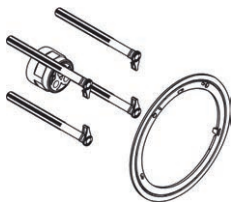

Adapter for extension element round 5 mm

Features

- is required if the basic set is installed too flat
- is required for round (S) shower/bath mixer solutions based on the iBox universal 2

· extension length: 5 mm

Available from	Code no.
Q1/2027	13657000

Adapter for extension element square 5 mm

Features

- is required if the basic set is installed too flat
- is required for square (E) and softsquare (Q) shower/bath mixer solutions based on the iBox universal 2

· extension length: 5 mm