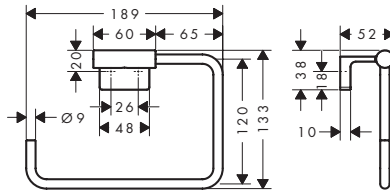

## AddStoris S Towel ring

**Features**

- wall-mounted
- material: metal
- swivelling
- with mounting material
- concealed fastening
- drilling distance: 26 mm
- diameter drill hole: 6 mm

**Technologies**