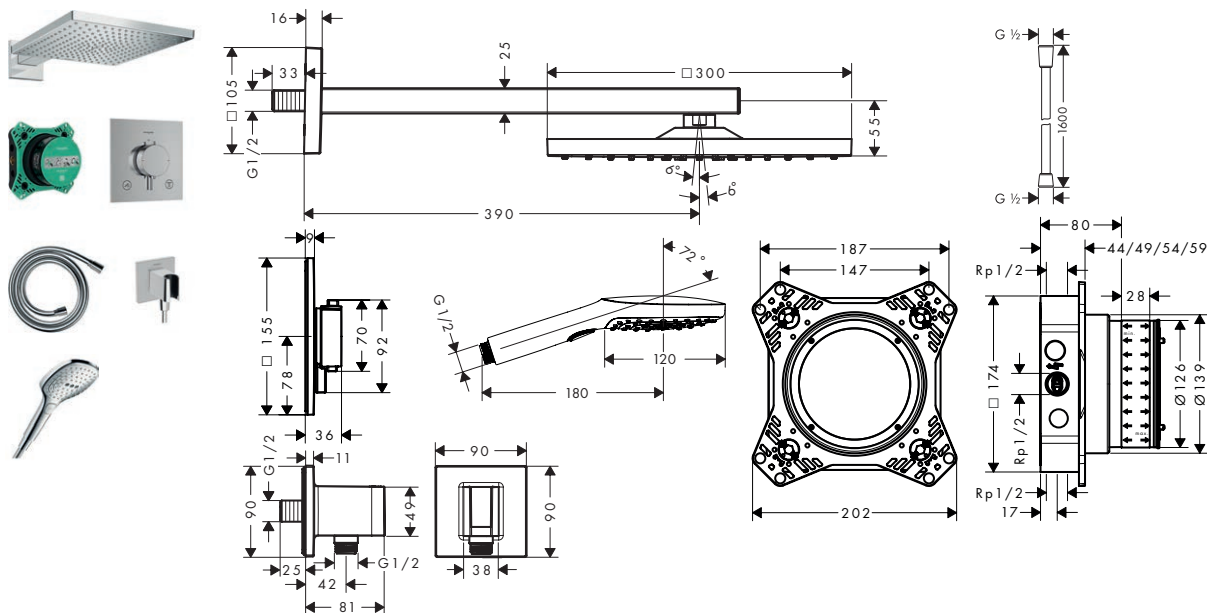

Design ShowerSets

Raindance E Design ShowerSet 300 1jet with Ecostat Comfort E and basic set iBox universal 2

Features of all variants

- consists of: overhead shower, shower arm, hand shower, shower holder, shower hose, shower thermostat, basic set
- shower head size: 300 x 300 mm
- shower arm length: 390 mm
- spray type overhead shower: RainAir
- flow rate Rain spray at 3 bar: 16,7 l/min
- material spray disc overhead shower: anodized aluminium
- spray type hand shower: PowderRain, Rain, Whirl
- flow regulator: 12 l/min (with possible tolerances $\pm 10\%$)
- maximum flow rate of hand shower at 3 bar: 6,8 l/min
- maximum flow rate at 3 bar: 17 l/min
- max. operating pressure: 6 bar
- QuickClean: limescale deposits can simply be rubbed off with your finger
- simultaneous use of several outlets
- temperature and water flow control
- thermostat: Ecostat Comfort
- SafetyStop at 40°C
- easy installation due to pre-assembled function block
- handles always at the same height regardless of the installation depth of the basic set
- design cover conceals the nozzles
- connection type: basic set iBox universal 2 (# 01500180)
- material handles: metal
- shower hose length: 1600 mm
- shower hose with conical nut on both ends
- pivot connector prevents hose from tangling
- DropGuard reduces the dripping after stopping the shower to just a few seconds

Special feature

Technologies

Spray types

Installation

Shower head size	Spray types	Function from (l/min)	Max. flow rate at 3 bar (l/min)	Thermostat	Finish	Available from	Code no.
300/300	RainAir	12.5	17	Ecostat Comfort	- Chrome - Brushed Bronze - Brushed Black Chrome - Matt Black	Q1/2026	24623000

Consisting of:

		Included in	Code no.
	Raindance E Overhead shower 300 1jet with shower arm	24623XXX	26238XXX
	Raindance Select E Hand shower 120 3jet PowderRain EcoSmart	24623XXX	28728XXX
	Ecostat Comfort E Thermostat for concealed installation for 2 functions	24623XXX	33711XXX
	iBox universal 2 Basic set	24623XXX	01500180
	Isiflex Shower hose 160 cm	24623XXX	28276XXX
	FixFit E Wall outlet with shower holder	24623XXX	26889XXX