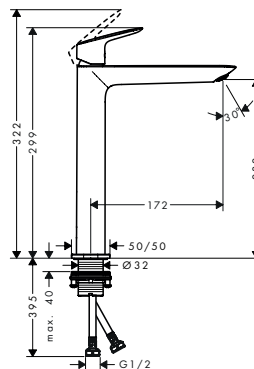

**110**

**240**

**Special feature**

**Technologies**

**Overview variants**

ComfortZone	Projection (mm)	Spout height (mm)	Waste set	Material waste set	CoolStart	Finish	Available from	Code no.
110	121	110	pop-up	synthetic	-	● Chrome	Q4/2026	71273009
240	172	232	push-open	synthetic	-	● Chrome	Q4/2026	71278009