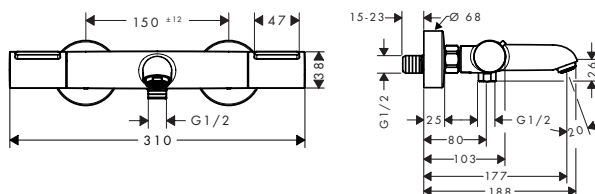

EcoStat Element Bath thermostat for exposed installation 2 ticks

Features of all variants

- projection 177 mm
- 2 functions
- temperature and water flow control
- thermostat cartridge, shut-off/ diverter valve
- spray type spout: NormalSpray
- min. operating pressure: 1 bar
- max. operating pressure: 10 bar
- Safety stop at 40 °C
- temperature limitation adjustable
- non-return valve
- protected against backflow, according to DIN EN 1717
- with silencer
- material handles: metal
- connection dimension: DN15
- connection type: G 1/2
- centre distance: 150 ± 12 mm
- dirt filter included