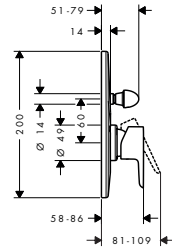

Finish	Available from	Code no.
● Chrome	Q2/2026	71484000

Required parts:

Image	Description	Code no.
	Basic set for single lever bath mixer for concealed installation	31741180