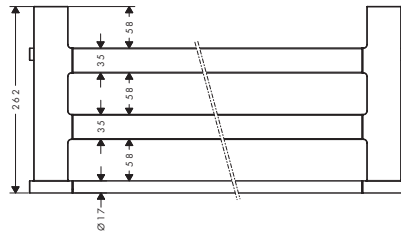

Finish	Available from	Code no.
Chrome	Q1/2026	41781000
Brushed Bronze	Q1/2026	41781140
Brushed Black Chrome	Q1/2026	41781340
Matt Black	Q1/2026	41781670
Matt White	Q1/2026	41781700

AddStoris S Bath towel rails

Features of all variants

- wall-mounted
- material: metal
- holder material: metal
- length: 661 mm
- with mounting material
- drilling distance: 627 mm
- diameter drill hole: 6 mm
- concealed fastening