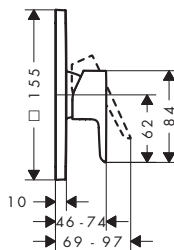

Neovis Q Single lever shower mixer for concealed installation for iBox universal 2

Features

- consists of: single lever shower mixer
- 1 function
- ceramic cartridge
- temperature limitation adjustable
- with silencer
- suitable for continuous flow water heaters
- height of the lever depending on the installation depth of the base body
- material escutcheon: plastic
- material handles: metal
- connection type: basic set iBox universal 2