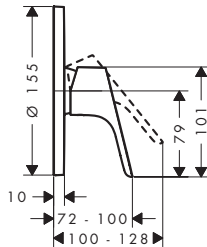

Focus Single lever shower mixer for concealed installation for iBox universal 2

Features

- consists of: single lever shower mixer
- 1 function
- ceramic cartridge
- temperature limitation adjustable
- with silencer
- suitable for continuous flow water heaters
- height of the lever depending on the installation depth of the base body
- material escutcheon: plastic
- material handles: metal
- connection type: basic set iBox universal 2