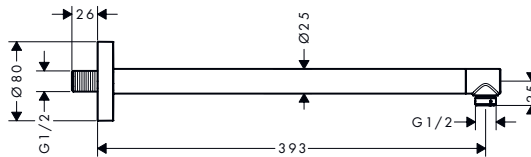

390 mm

Length (mm)	Finish	Available from	Code no.
390	 Chrome Brushed Bronze Brushed Black Chrome Matt Black Matt White	Q3/2026	24357000 24357140 24357340 24357670 24357700