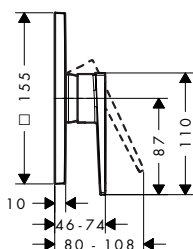

Metropol Single lever shower mixer for concealed installation for iBox universal 2

Features

- consists of: single lever shower mixer
- 1 function
- ceramic cartridge
- temperature limitation adjustable
- with silencer
- suitable for continous flow water heaters
- height of the lever depending on the installation depth of the base body
- material escutcheon: plastic
- material handles: metal
- connection type: basic set iBox universal 2