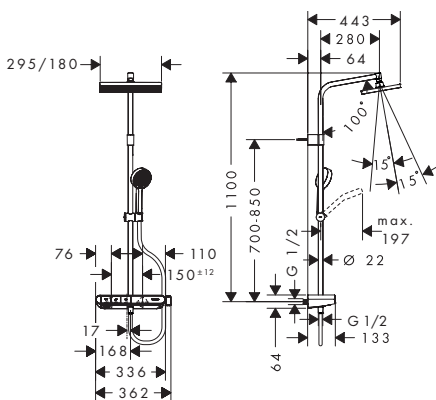

Activera Wall connector for overhead shower 95

Features of all variants

- installation type: exposed installation
- material: plastic
- suitable for: Activera overhead shower 95
- connection thread: G 1/2

Shape	Finish	Available from	Code no.
round	Chrome	Q4/2026	28099000
	Matt Black	Q4/2026	28099670

Activera Q Showerpipe 290/180 1jet 2 ticks with bath thermostat ShowerTablet 360 Varia

Features of all variants