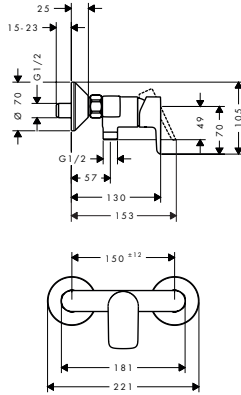

Neovis Q Single lever shower mixer for exposed installation 2 ticks

Features

- 1 function
- temperature and volume control for 1 outlet
- centre distance: 150 ± 12 mm
- maximum flow rate at 3 bar: 5,8 l/min
- maximum flow rate of hand shower at 3 bar: 5,8 l/min
- ceramic cartridge
- temperature limitation adjustable
- non-return valve
- with silencer
- suitable for continuous flow water heaters
- hose connection: DN15
- connection dimension: DN15
- min. operating pressure: 1 bar
- max. operating pressure: 10 bar
- connection type: S-connections