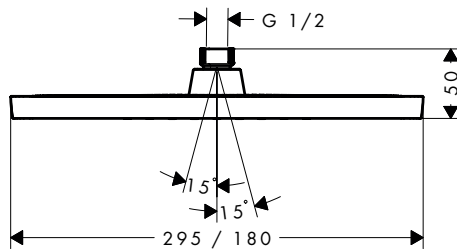

Activera S Overhead showers 2jet

Overview variants

Shower head size	Number of sprays	Spray types	Max. flow rate at 3 bar (l/min)	Finish	Available from	Code no.
95	2	Rain, ImpactRain	8	Chrome	Q4/2026	28061000
				Matt Black	Q4/2026	28061670

Optional parts:

	Finish	Code no.
Activera Wall connector for overhead shower 95	Chrome	28099000
	Matt Black	28099670

Activera Q Overhead showers 1jet

Features of all variants

- shower head size: 290 x 180 mm
- spray type: Rain
- FlexPower: nozzles automatically adjust to water pressure by opening and closing
- QuickClean+: reduce limescale deposits thanks to the elasticity of the nozzles
- overhead shower angle adjustable
- material spray disc: plastic
- installation: ceiling or wall
- connection thread: G 1/2
- connection dimension: DN15
- suitable for continuous flow water heaters

Special feature

Technologies

Spray types

Overview variants

Shower head size	Number of sprays	Spray types	Function from (l/min)	Max. flow rate at 3 bar (l/min)	Min. flow pressure (bar)	Finish	Available from	Code no.
290/180	1	Rain	2.2	5.9	0.3	Chrome	Q1/2026	28739000
						Matt Black	Q1/2026	28739670
290/180	1	Rain	4.8	7.2	0.7	Chrome	Q1/2026	28738000
						Matt Black	Q1/2026	28738670
290/180	1	Rain	4.7	11.6	0.5	Chrome	Q1/2026	28737000

Required parts (choose one):

	Finish	Code no.
Vernis Shape Shower arm 24 cm	Chrome	26405000
Vernis Shape Ceiling connector 10 cm	Chrome	26406000
Vernis Shape Ceiling connector 30 cm	Chrome	26407000