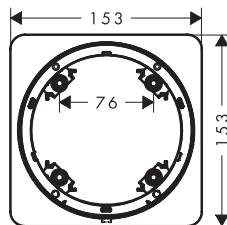

Adapter for extension element square 22 mm

Features

- is required if the basic set is installed too flat
- is required for square (E) and softsquare (Q) shower/bath mixer solutions based on the iBox universal 2
- extension length: 22 mm