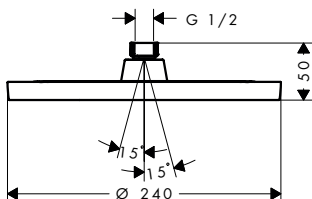

Activera S Overhead showers 1jet

Features of all variants

- shower head size: 240 mm
- spray type: Rain
- FlexPower: nozzles automatically adjust to water pressure by opening and closing
- QuickClean+: reduce limescale deposits thanks to the elasticity of the nozzles
- overhead shower angle adjustable
- material spray disc: plastic
- installation: ceiling or wall
- connection thread: G 1/2
- connection dimension: DN15
- suitable for continuous flow water heaters