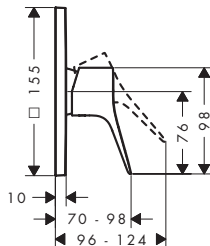

Vivenis Single lever shower mixer for concealed installation for iBox universal 2

Features

- consists of: single lever shower mixer
- 1 function
- ceramic cartridge
- temperature limitation adjustable
- with silencer
- suitable for continuous flow water heaters
- height of the lever depending on the installation depth of the base body
- material escutcheon: plastic
- material handles: metal
- connection type: basic set iBox universal 2