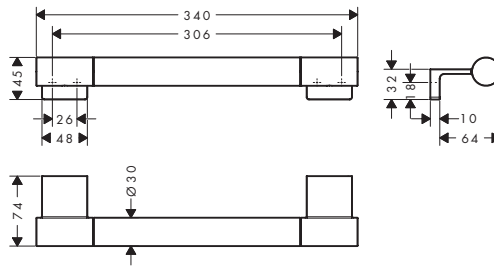

AddStoris S Grab bar

Features

- wall-mounted
- material: metal
- length: 340 mm
- with mounting material
- concealed fastening
- drilling distance: 306 mm
- diameter drill hole: 6 mm