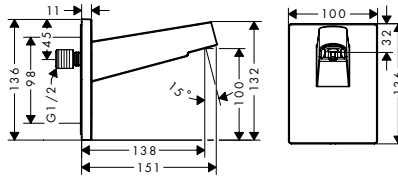

Pulsify Wall connector for overhead shower 260

Features of all variants

- installation type: exposed installation
- material: plastic connection angle
- connection type: G 1/2
- suitable for: overhead showers up to 260 mm diameter
- Product outlet type: with G1/2 union nut

for overhead shower 260

Suitable for	Shape	Finish	Available from	Code no.
overhead shower 260	square	 Chrome Brushed Bronze Brushed Black Chrome Matt Black Matt White	Q3/2026	24149000 24149140 24149340 24149670 24149700

Shower arm S 39 cm

Features of all variants

- length: 390 mm
- installation type: exposed installation
- material: brass/ plastic
- connection type: G 1/2