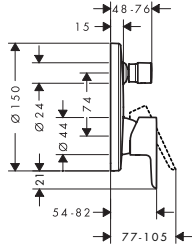

Neovis Q Single lever bath mixer for concealed installation for iBox universal

Features of all variants

- 2 functions
- maximum flow rate at 3 bar: 28 l/min
- ceramic cartridge
- temperature limitation adjustable
- diverter with automatic resetting
- with silencer
- connection type: basic set
- wall-mounted
- min. operating pressure: 1 bar
- max. operating pressure: 10 bar

Security combination EN 1717	Max. flow rate at 3 bar (l/min)	Finish	Available from	Code no.
-	28	● Chrome	Q2/2026	71482000

Required parts (choose one):

Option	Image	Description	Code no.
Option 1		iBox universal 2 Basic set	01500180
	+	Adapter plate for iBox universal 2	13588000
Option 2		iBox universal Basic set	01800180

Neovis Q Single lever bath mixer for concealed installation

Features

- 2 functions
- ceramic cartridge
- temperature limitation adjustable
- diverter with automatic resetting
- suitable for continuous flow water heaters
- connection dimension: DN15
- connection type: basic set
- wall-mounted
- min. operating pressure: 1 bar
- max. operating pressure: 10 bar