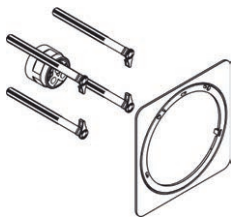

Available from	Code no.
Q1/2027	13658000