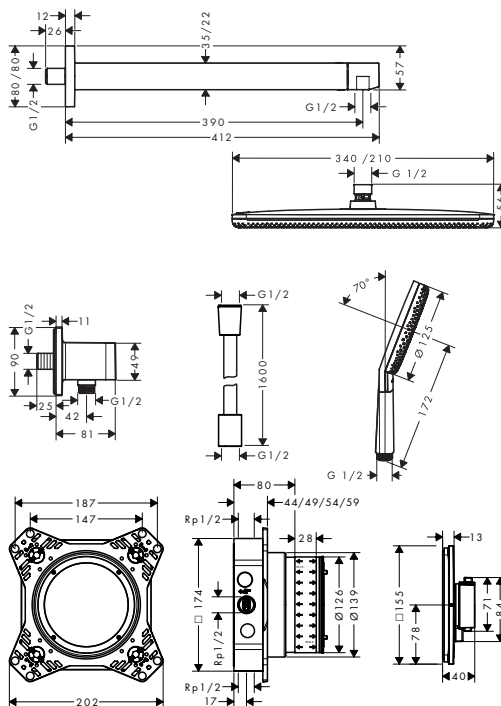

Features of all variants

- consists of: overhead shower, shower arm, hand shower, wall outlet with shower holder, textile shower hose, shower thermostat, basic set
- shower head size: 214 x 343 mm
- shower arm length: 390 mm
- spray type overhead shower: RainAir, or PowderRain
- Spray Type Switch: RainAir (preset), change to PowderRain can be selected upon installation or changed easily at any later stage
- flow rate PowderRain spray at 3 bar: 11 l/min
- material spray disc overhead shower: anodized aluminium
- spray type hand shower: RainAir, PowderRain, Massage spray
- flow regulator: 12 l/min (with possible tolerances ± 10 %)
- maximum flow rate at 3 bar: 11 l/min
- minimum flow pressure: 1 bar
- max. operating pressure: 10 bar
- QuickClean: limescale deposits can simply be rubbed off with your finger
- simultaneous use of several outlets
- comfortable turning on / off of outlets with large Select-paddle
- design cover can be removed easily and without tools for cleaning
- design cover surface: graphite
- thermostat: ShowerSelect Comfort E
- SafetyStop at 40 °C
- easy installation due to pre-assembled function block
- handles always at the same height regardless of the installation depth of the basic set
- design cover conceals the nozzles
- connection type: basic set iBox universal 2 (# 01500180)
- material handles: metal
- Designflex textile shower hose, water-resistant and water-repellant material, unique design with multi-colored braided yarns, yarns are made of recycled PET, warm, cotton-like material feels great to the skin
- shower hose length: 1600 mm
- 1x conical nut, 1x cylindrical nut
- pivot connector prevents hose from tangling