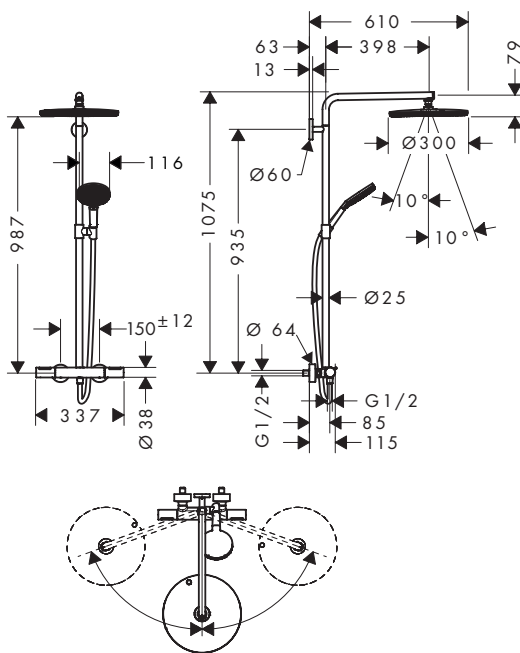

- maximum flow rate of hand shower at 3 bar: 5,6 l/min
- maximum flow rate for Showerpipe at 3 bar: 6 l/min
- max. operating pressure: 10 bar
- DropGuard reduces the dripping after stopping the shower to just a few seconds
- convenient spray selection via Select button on the hand shower
- ball-joint: overhead shower angle adjustable
- design cover conceals the nozzles, flat, minimalist design
- spray disc removable for cleaning
- design cover can be removed easily and without tools for cleaning
- design cover surface: graphite
- height-adjustable slider

- thermostat Ecostat Element
- SafetyStop at 40 °C
- adjustable hot water limitation
- temperature and water flow control
- with extra large handles
- suitable for continuous flow water heaters
- mounting type: exposed installation
- connection dimension: DN15
- connection thread: G 1/2
- centre distance: 150 ± 12 mm
- pipe can be shortened in height
- intrinsically safe against backflow
- shower bar diameter: 25 mm
- 2 functions
- EU taxonomy: max. 6 l/min - Substantial Contribution (SC) possible

Special feature

Technologies

Spray types

Shower head size	Number of sprays	Spray types	Function from (l/min)	Max. flow rate at 3 bar (l/min)	Finish	Available from	Code no.
300	1	Rain, or PowderRain	1.5	6	- Chrome - Brushed Bronze - Brushed Black Chrome - Matt Black - Matt White - Polished Gold Optic	Q1/2026	24594000

Consisting of:

	Included in	Code no.
Raindance Alive S Overhead shower 300 1jet EcoSmart+	24594XXX	24523XXX
Raindance Alive Select S Hand shower 125 3jet EcoSmart+	24594XXX	24512XXX
Isiflex Shower hose 160 cm	24594XXX	28276XXX