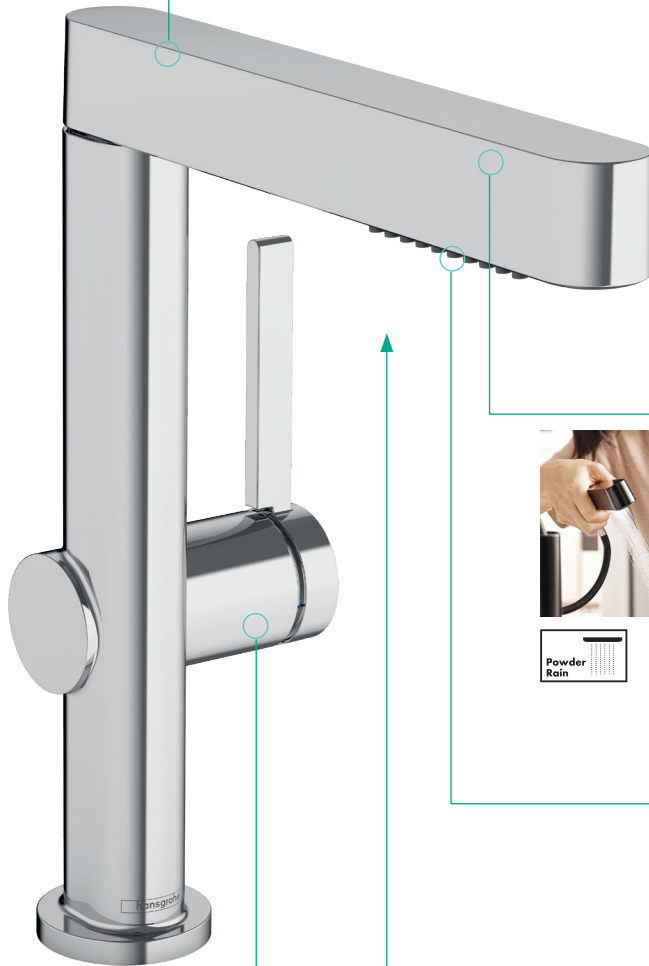

Comfort without compromise.