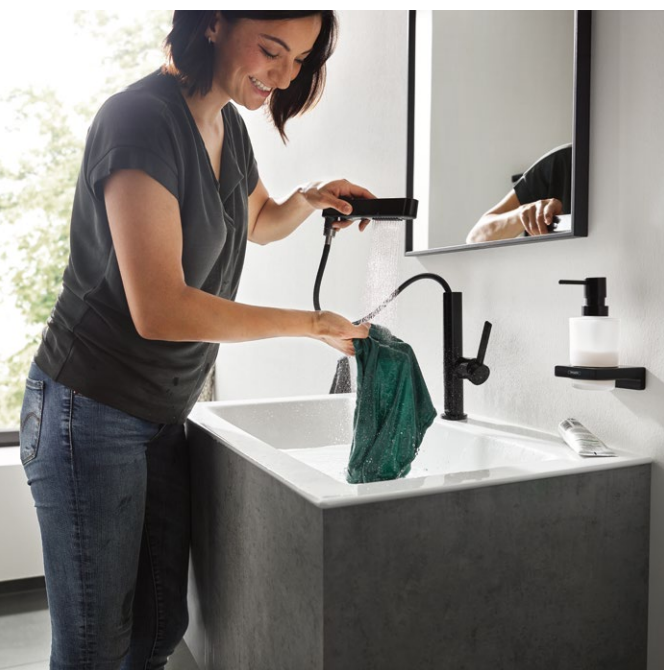

NEW

hansgrohe

Finoris™

Your routine reimaged.

A faucet that's as flexible as you.

No other room in the house fulfills as many different needs as the bathroom. It's sometimes a place of morning chaos, at others a place of retreat. And the more people in the household, the greater the number of requirements it needs to deliver on.

Finoris meets these requirements thanks to minimalist design and maximum flexibility. In one simple design, the sink meets the needs of all its users. And one hidden, groundbreaking innovation means that it can be used for many different purposes, from washing your hair, bathing the baby or even hand-washing your favorite shirt.

Discover a hidden innovation.

The pull-out hose, which is subtly integrated into the slim design, gently glides back into its original position after each use ready for the next time you need it. You can tailor your experience in four ways: the amount of water, the water temperature, the spray type and the flexible spout. And with four finishes to choose from, Finoris blends perfectly with any bathroom design.

Quick Clean
Wipe limescale deposits away easily by rubbing your finger over the flexible silicone nubs.

Comfort Zone
Plenty of useable area between the faucet and base of the sink. Various faucet heights available for all types of users.