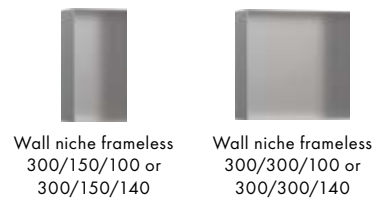

XtraStoris Minimalistic