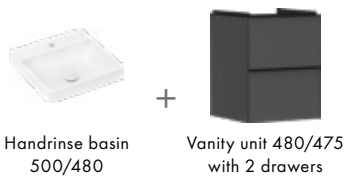

Vanity unit for handrinse basin