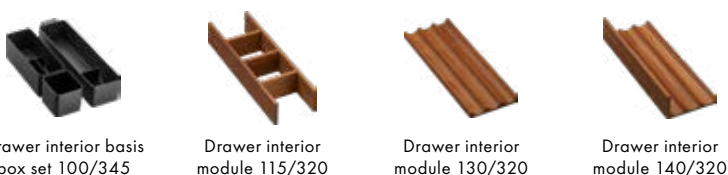

Drawer interior