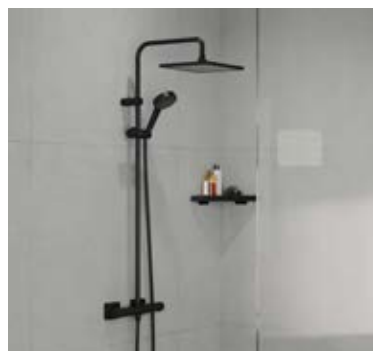

Vernis

Discover our range!

- Chrome
- AirPower
- EcoSmart+
- IntenseRain
- Matt Black
- ComfortZone
- LowPressure
- Rain
- CoolStart
- QuickClean
- EcoSelection
- Sensor Activation
- EcoSmart
- XXL Performance

Vernis Blend

Vernis Shape