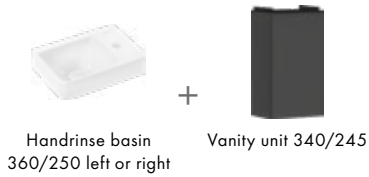

Vanity unit for handrinse basin