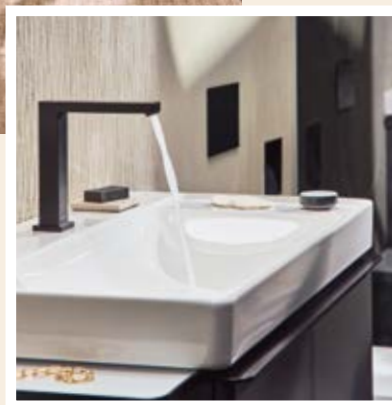

The Xelu Q bathroom furniture pieces look elegant in Diamond Gray. Soft-close mechanisms and structured interiors ensure a relaxed bathroom experience. And a slim space-saving siphon creates even more room for bathroom items.

Find out more about EcoSmart.