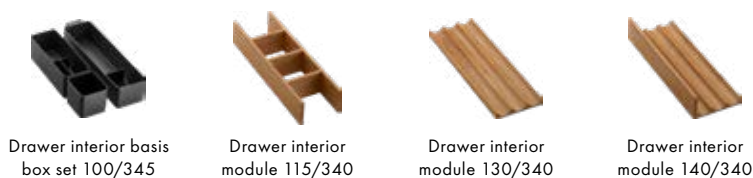

Drawer interior