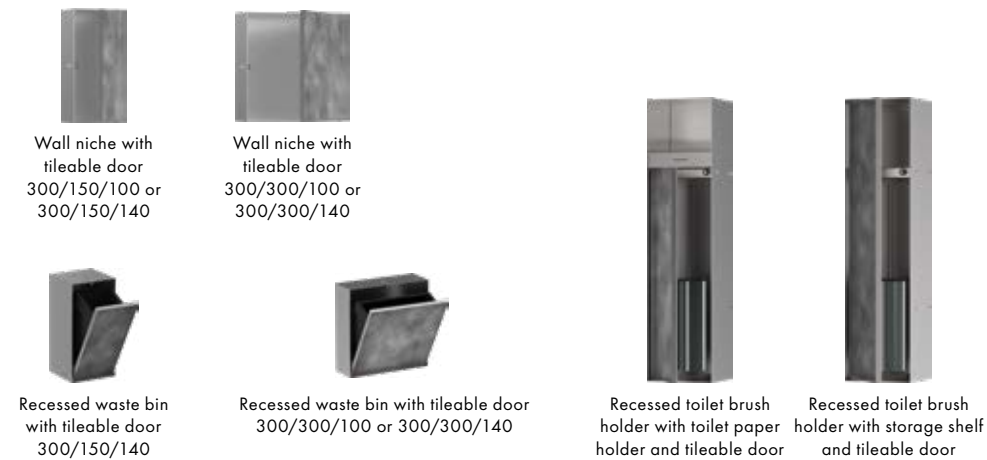

XtraStoris Rock