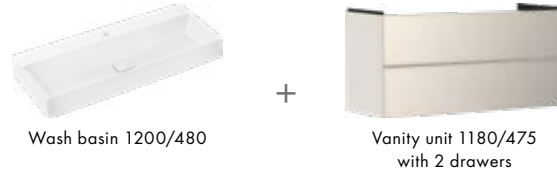

Vanity unit for handrinse basin