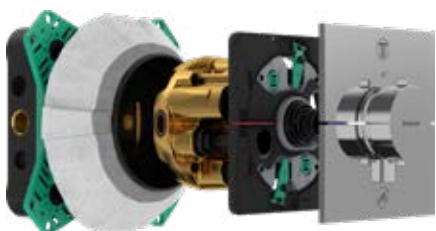

iBox universal basic set: **Invisible technology, proven millions of times over**

With concealed installation, the plumber starts by installing the bestselling hansgrohe iBox universal 2 in the wall. Our pre-fab sets are then mounted on this base set.