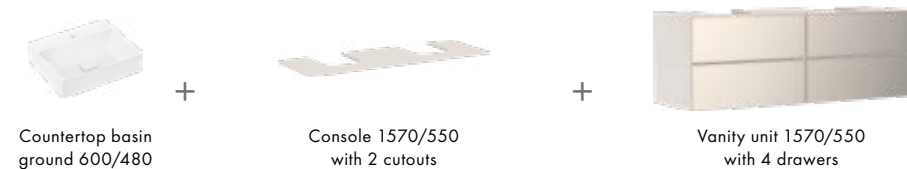

Countertop basins for console and vanity unit

Countertop basins for console