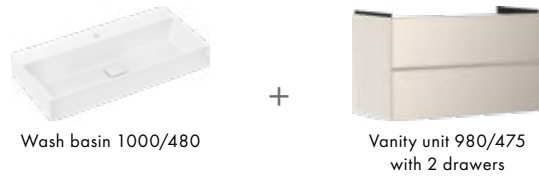

Vanity unit for handrinse basin