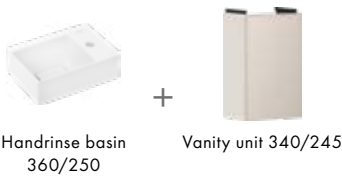

Vanity unit for handrinse basin