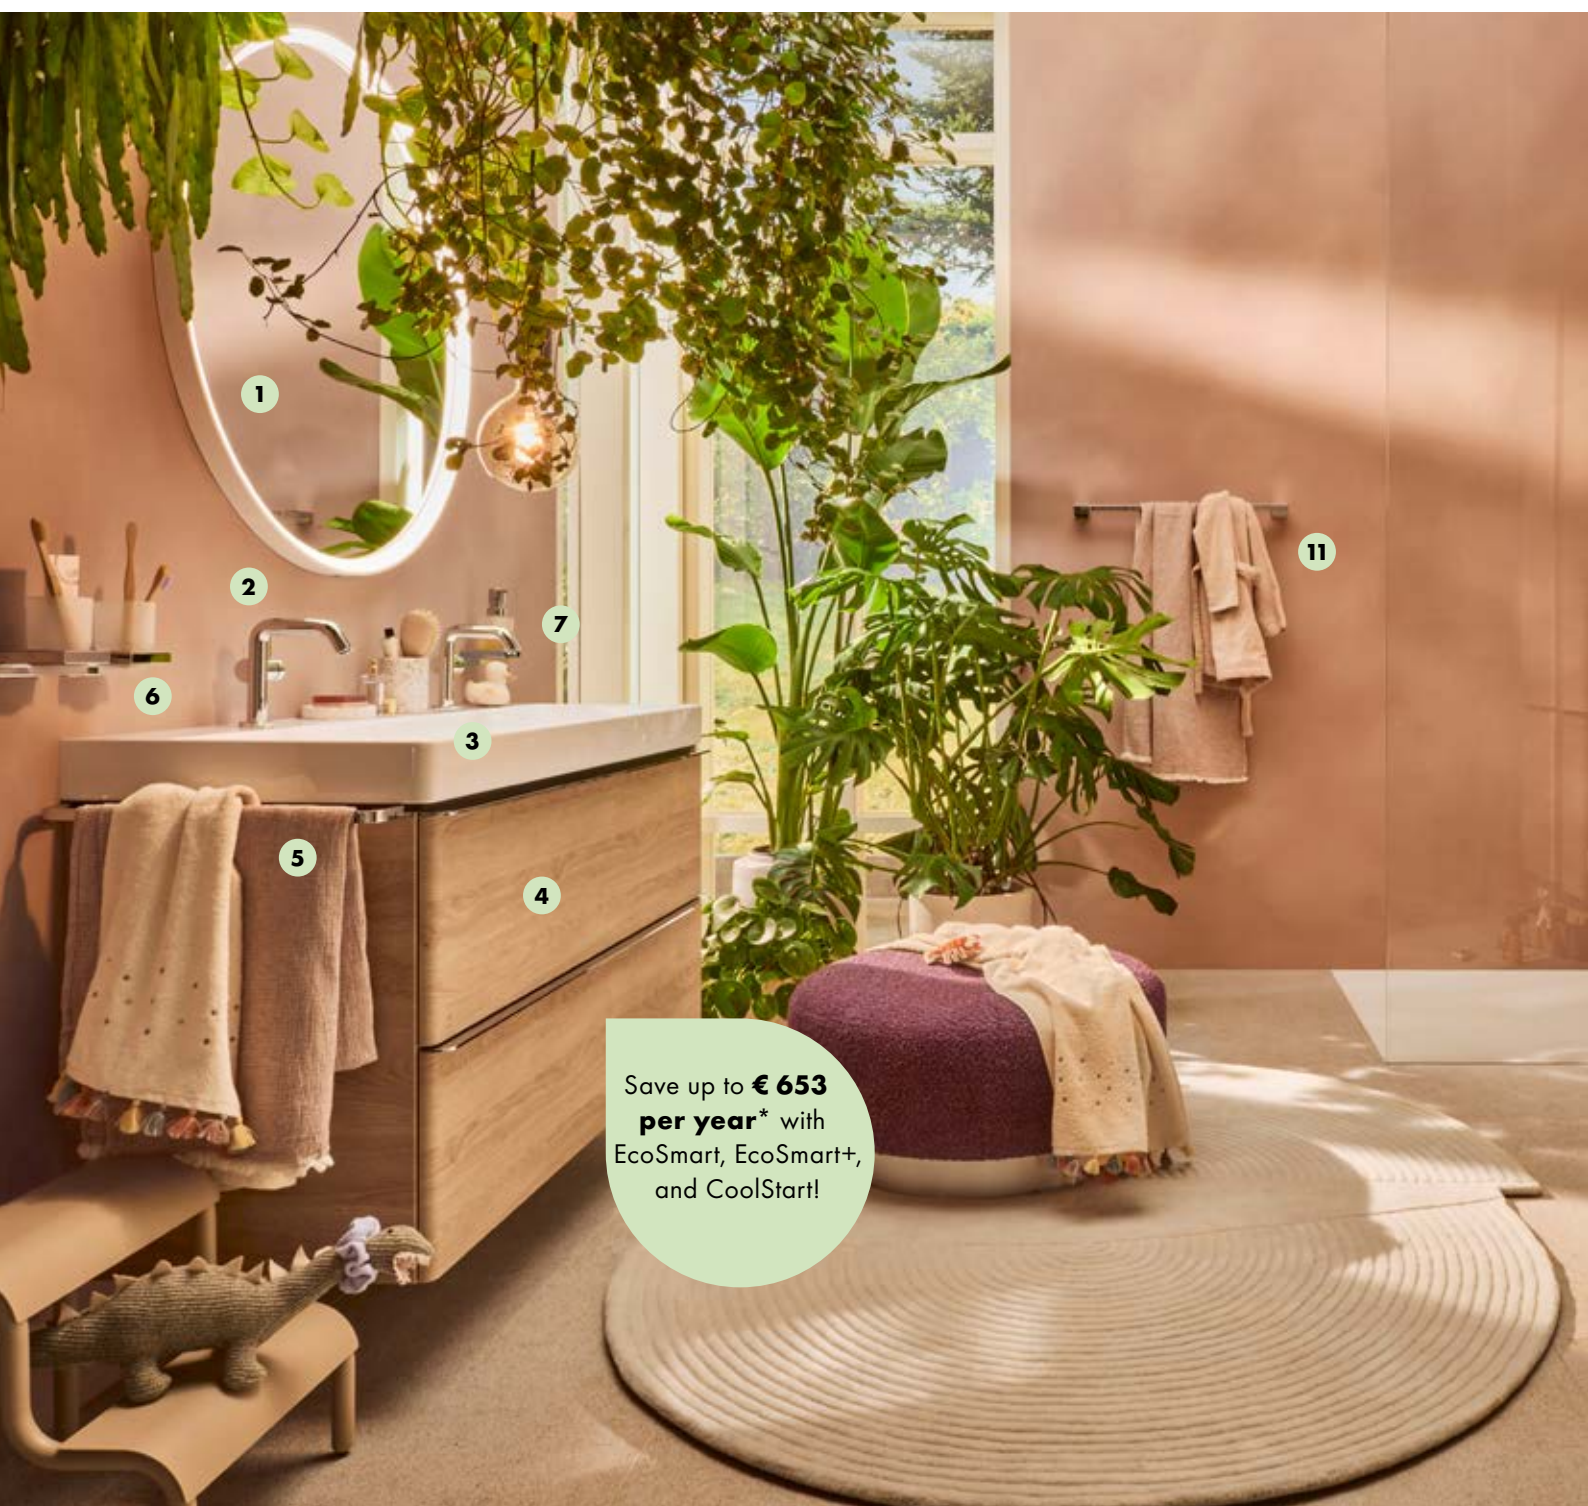

Peter Ippolito, architect of the family bathroom

“In this bathroom, we have created a lively, natural, and homey place of wellbeing for families who see their home as a source of joy, serenity, and security.”