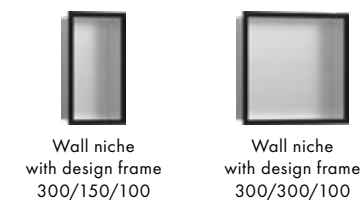

XtraStoris Individual