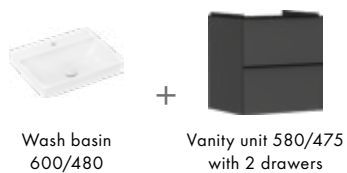

Vanity unit for handrinse basin