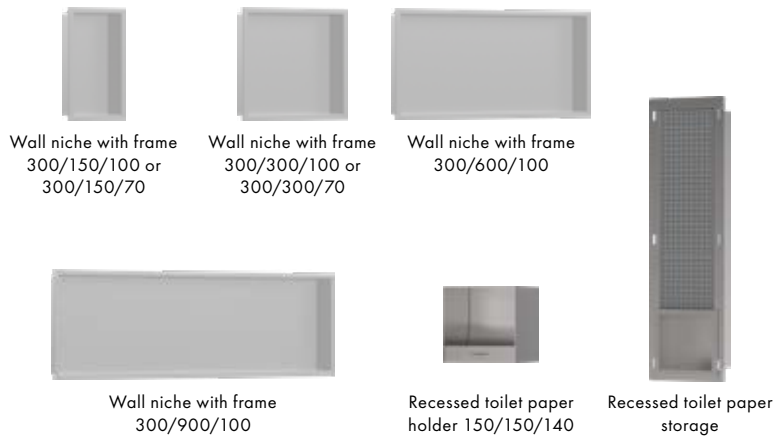

XtraStoris Original