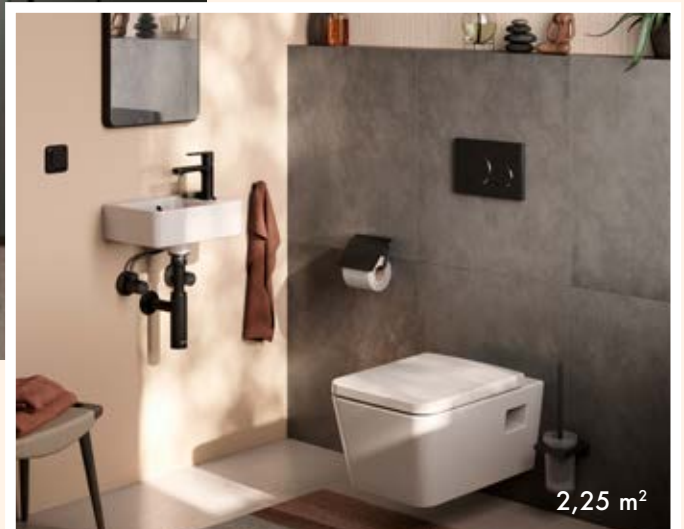

Right: Even small bathrooms can have a holistic design in a consistent hansgrohe design language and color. Xanuia Q handrinse basin with Xarita Lite Q mirror, Rebris S mixer with Flowstar designer siphon, EluPura Original toilet with AddStoris paper holder.