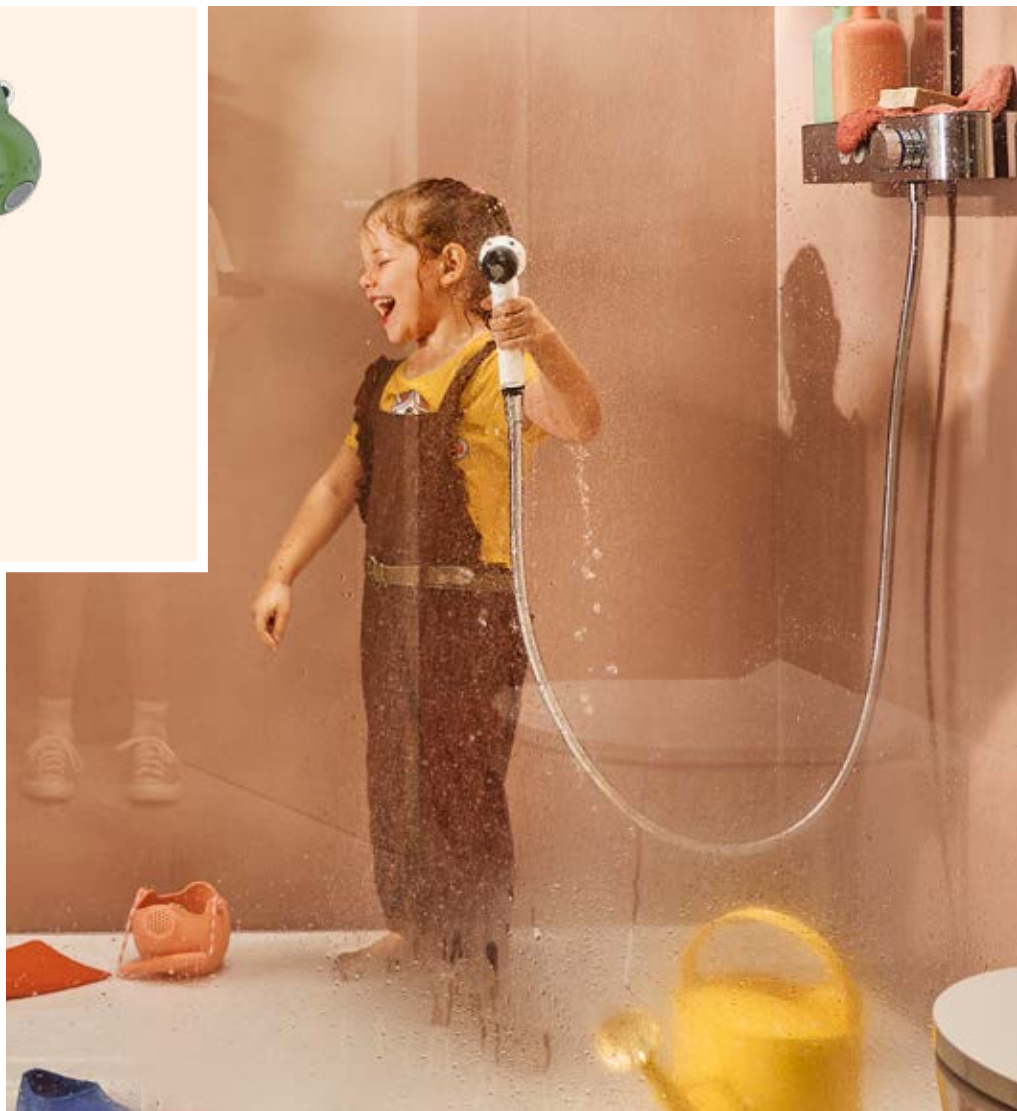

DogShower: Less stress, less chaos, more loving looks

We suffer alongside our furry friends when they get stressed out about shower time. But there is another way to groom pets: Our dog shower was developed with dog experts and psychologists. It strokes our four-legged companion clean with water. The massage effect of its nozzles does the dog so much good that it relaxes, and so does its owner.