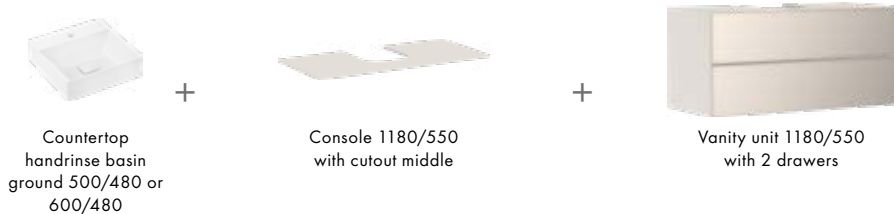

Countertop basins for console and vanity unit

Countertop basins for console