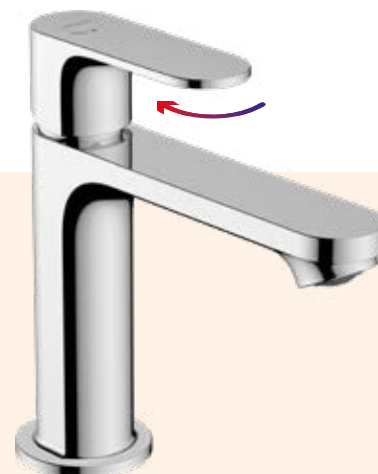

CoolStart mixers

Example calculation: A four-person household that heats water with gas can expect the following positive results when using a hansgrohe CoolStart mixer rather than a conventional one:

508 kWh less consumption per year
23 kg less CO₂e per year
61.97 euro saving per year

To sum up: Starting cool reduces CO₂e emissions and goes easy on people's wallet.

Discover the basis for these calculations.

Thermostats that actively control the water and temperature

Our thermostats are intuitive to use and constantly balance out fluctuations in temperature and pressure for the nicest shower experience at all times. They can also help to save valuable resources: Controls and buttons with smart technology reduce water consumption and limit the temperature.

WaterFlowControl

EcoStop

SafetyStop