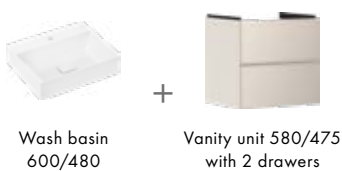

Vanity unit for handrinse basin