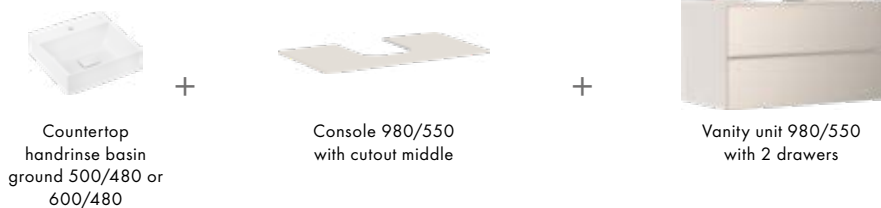

Countertop basins for console and vanity unit

Countertop basins for console