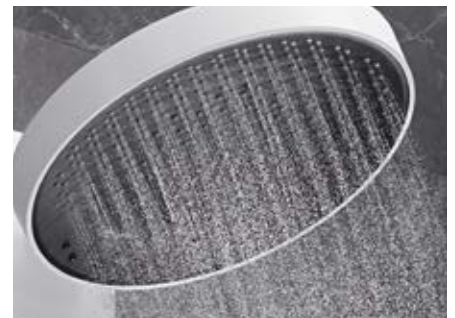

### Fast Drain

The shower's quick and efficient emptying function reduces the dripping time after showering.