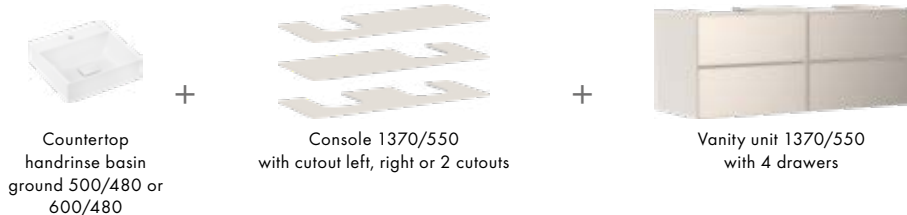

Countertop basins for console and vanity unit

Countertop basins for console