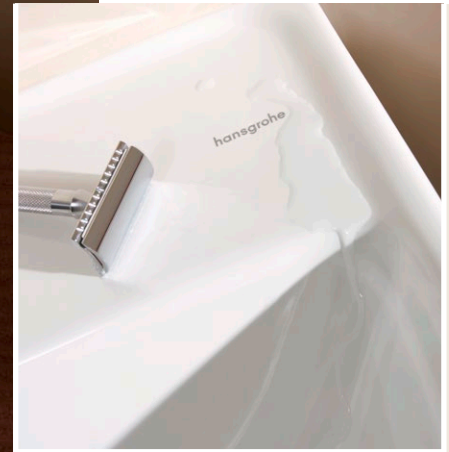

Family-friendly: the spacious tap hole bench offers plenty of room for bathroom items, while the rim around the wash basin stops water from overflowing.

Xanuvia

Attractively priced handrinse basins and wash basins

hansgrohe developed this range to make everyday bathroom routines more convenient – and turn the washplace into a feel-good zone. Xanuvia Q shines in the softsquare design with rounded corners, a shape which adds aesthetic appeal to all bathrooms.