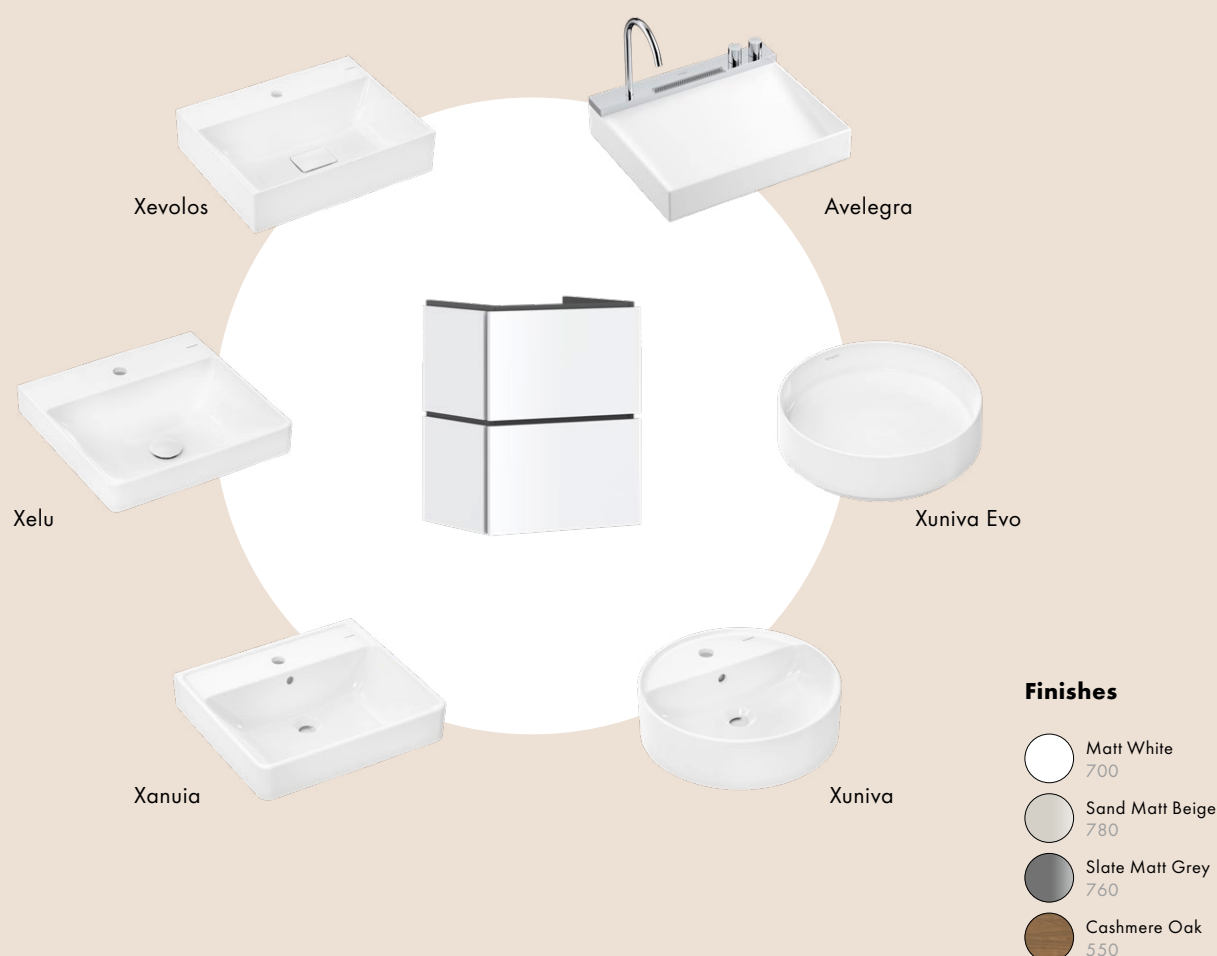

Sensational design and premium product quality: the harmonious, seamless look is emphasised by the inner basin with no overflow hole and an integrated ceramic drain cap. The tap hole bench creates plenty of shelf space - for an even easier way to organise family life. The SmartClean glaze ensures more hygiene and less cleaning effort and is available as an optional extra.

Xilesa

reddot winner 2025

Furniture design that delights each day anew

This furniture series guarantees extraordinary design highlights in the bathroom – at an attractive price. The vanity units and tall cabinets impress people with their timeless, modern and minimalist look. These pieces are available in different finishes and sizes and blend in harmoniously in any bathroom setting.

Countless combinations for endless happy moments

Thanks to the minimalist design and universal fit, Xilesa E can be effortlessly paired with a variety of other hansgrohe products. After all, everyone has their own individual taste.