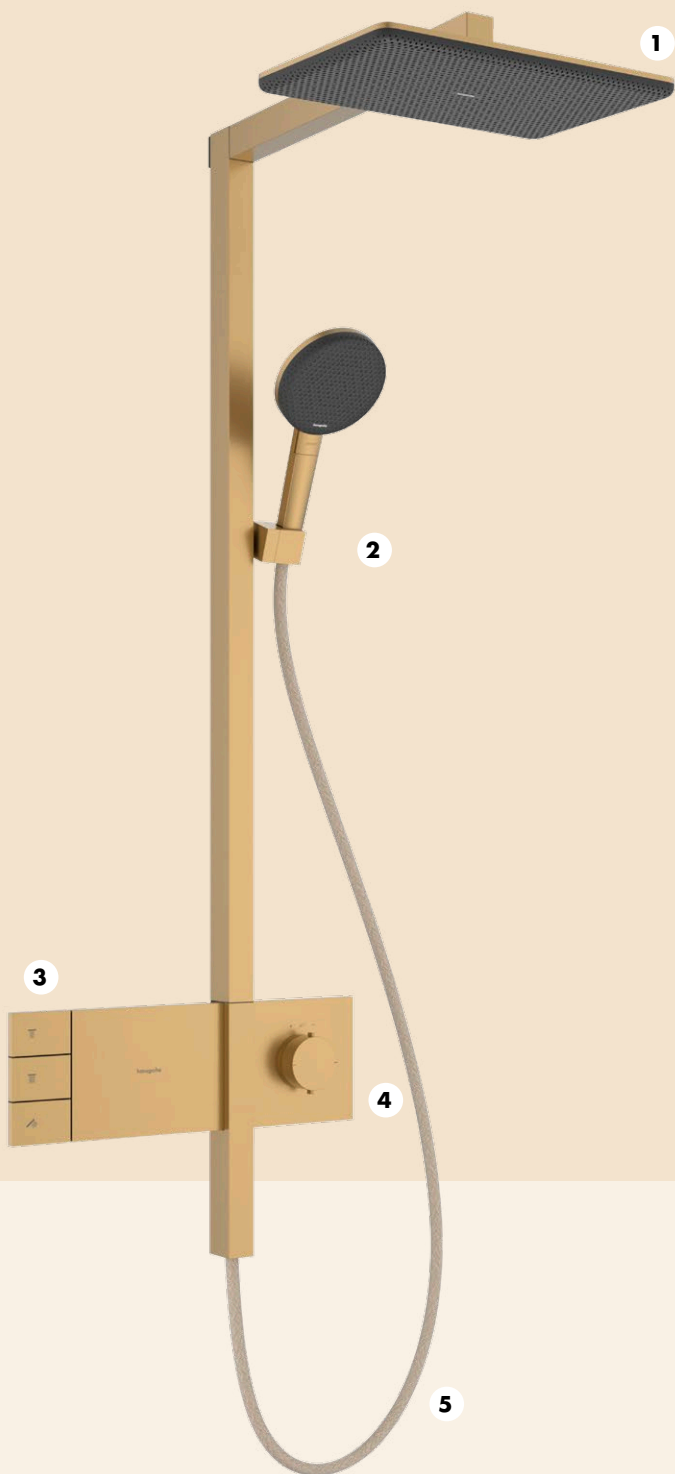

Raindance Alive exposed installation Showerpipe

Doesn't it look like a concealed installation? Our latest design highlight lies extremely flat against the wall for a minimalist look and maximum freedom of movement.

1 Large design overhead shower with the RainAir and PowderRain spray modes

The anodised aluminium cover gives it an elegant and understated look.

2 Convenient height adjustment

The hand shower's minimalist slider cube can be pushed to the required position with one hand.

3 Large Select buttons with clear symbols

The showers and spray modes can be intuitively controlled via the metal thermostat.

4 Ultra-flat exposed installation thermostat

The visibly scaled-back composition is a new design archetype.

5 Designflex shower hose

The braided yarn features different colours to give the hose its unique look and pleasant feel. The yarn is made of recycled PET plastic bottles.