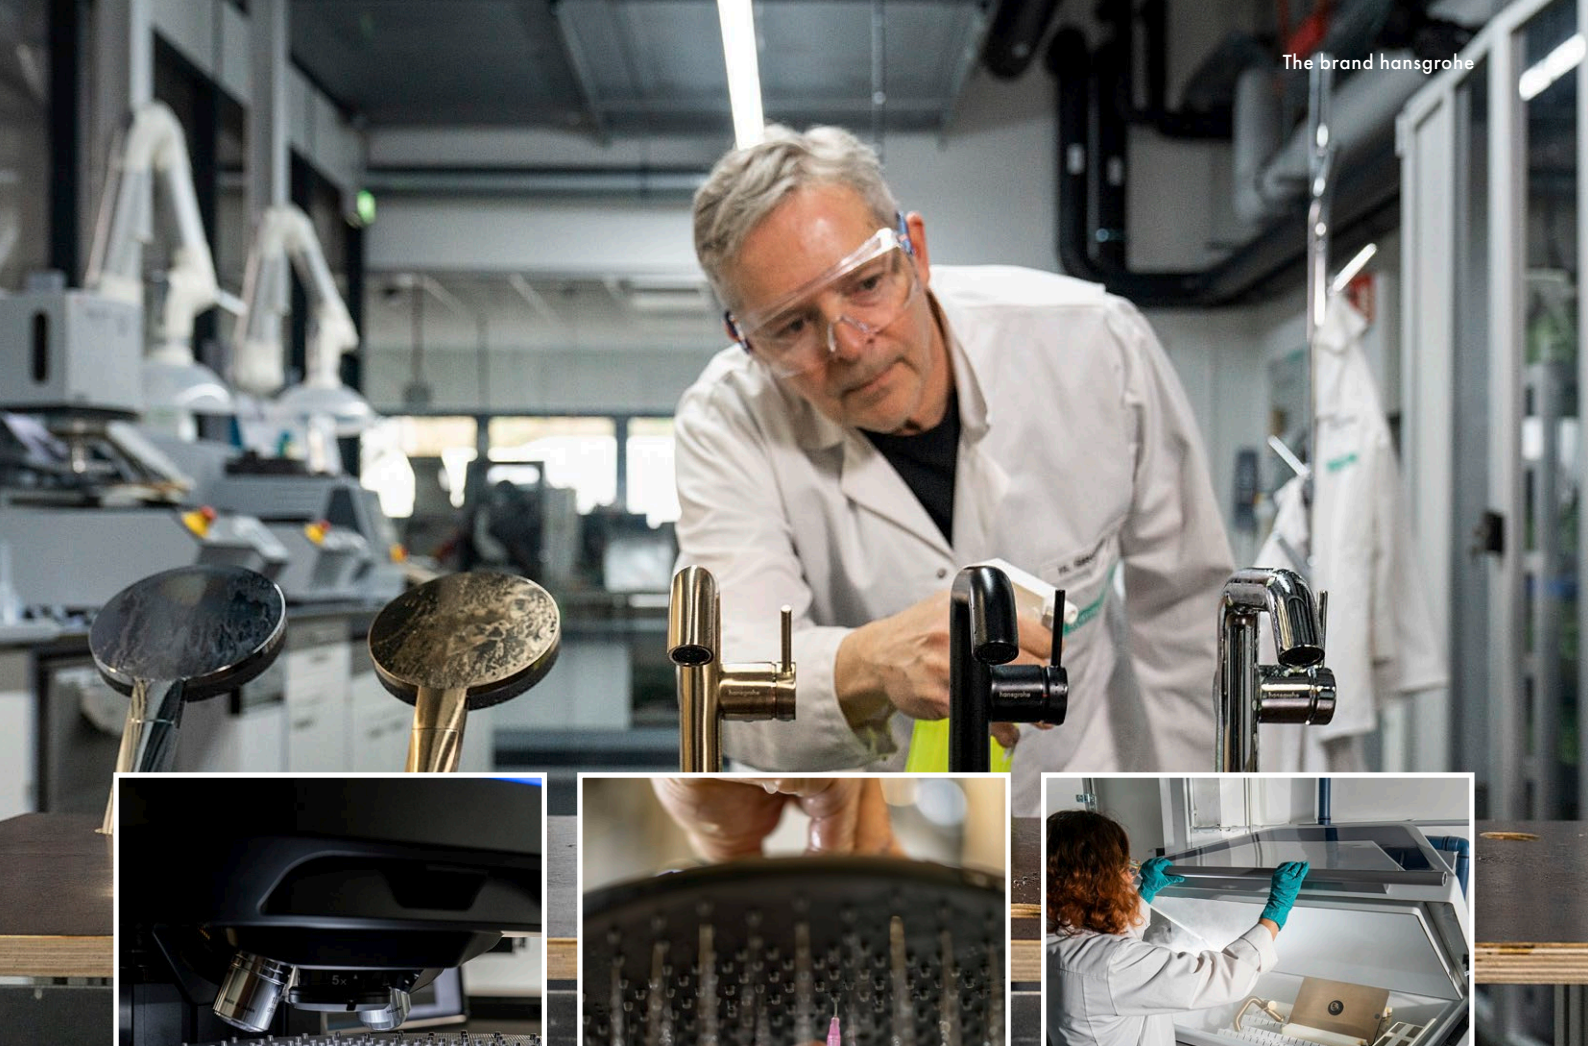

125
YEAR
ANNIVERSARY

Company founder Hans Grohe's pioneering spirit is deeply rooted in our DNA and shapes the work we do.

PHOENIX and hansgrohe Partners in good taste

reddot winner 2025
best of the best

Stuttgart-based PHOENIX's success is backed up by more than 800 renowned design awards to date.

PHOENIX is considered one of the leading independent studios for product and interface design worldwide. The legendary Stuttgart-based design workshop is an integral component of German design history and has been causing a stir since as far back as the 1970s. PHOENIX has spent just as long shaping the face of hansgrohe, as it has been exclusively designing all the key products for our premium brand since its foundation.

Where water droplets become wellness

The hansgrohe spray laboratory

This is where the precious element of water is shaped into a personal wellness medium. After all, not all droplets are created equally. Micro-fine, lightly massaging or intense, our experts in the spray laboratory have developed a wide range of spray modes – the ones that have made hansgrohe showers so famous. They also research the splashback properties of water to ensure it feels nice on the skin and prevents puddles forming on ceramics. And in the sound laboratory, our experts fine-tune the sound of water-bearing products to perfection to ensure non-stop acoustic enjoyment.

Beautiful spray patterns are no coincidence at hansgrohe. They're the result of in-depth spray research in countless test cycles.

Each hansgrohe product needs to prove its worth over and over in test cycles, stress tests and quality assurance inspections. We always involve our consumers and specialist partners in the testing of our prototypes to ensure the products are safe, durable and top quality in daily use. The flexible silicone nozzles pictured above have been developed to prevent limescale from sticking to them. That's what we call smart thinking.