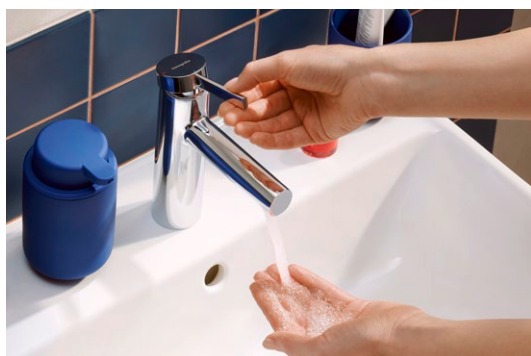

Zesis

● Chrome
000

● Matt Black
670

AirPower

ComfortZone

CoolStart

EcoSmart+

EcoSmart

SELECT

Zesis S
Pillar tap 70 with lever handle
for cold water or pre-adjusted
water without waste set
74713XXX

Zesis S
Single lever basin mixer 70
CoolStart with pop-up waste set
74710XXX

Single lever basin mixer 70
CoolStart with metal pop-up
waste set
74714XXX

Single lever basin mixer 70
CoolStart with push-open
waste set
74715XXX

Single lever basin mixer 70
CoolStart without waste set
74711XXX

Zesis S
Single lever basin mixer 100
CoolStart with pop-up waste set
74720XXX

Single lever basin mixer 100
CoolStart with push-open
waste set
74724XXX

Single lever basin mixer 100
CoolStart without waste set
74721XXX

Zesis S
Single lever basin mixer 230
CoolStart for wash bowls
with pop-up waste set
74730XXX

Single lever basin mixer 230
CoolStart for wash bowls
with push-open waste set
74732XXX

Single lever basin mixer 230
CoolStart without waste set
74731XXX

Zesis S
Single lever basin mixer 210
CoolStart with swivel spout
and pop-up waste set
74740XXX

Single lever basin mixer 210
CoolStart with swivel-spout
and push-open waste set
74742XXX

Single lever basin mixer 210
CoolStart with swivel spout
without waste set
74741XXX

Zesis S
3-hole basin mixer 100
with pop-up waste set
74733XXX

Zesis S
Single lever basin mixer
for concealed installation
wall-mounted with spout 19,4
cm
74750XXX

Zesis S
Single lever bidet mixer
with pop-up waste set
74200XXX

Single lever bidet mixer
with metal pop-up waste set
74201XXX

Zesis S
Single lever bath mixer
for exposed installation
74420XXX

Q1/27
Zesis S
Single lever bath mixer
for concealed installation
for iBox universal 2
74414XXX

Single lever bath mixer
for concealed installation
with integrated security
combination according to
EN1717 for iBox universal 2
74419XXX

Zesis S
Single lever shower mixer
for exposed installation
74621XXX

Q1/27
Zesis S
Single lever shower mixer
for concealed installation
for iBox universal 2
74619XXX

Zesis S
Single lever bath mixer
floor-standing
74445XXX

Zesis S
Bath spout
74410XXX