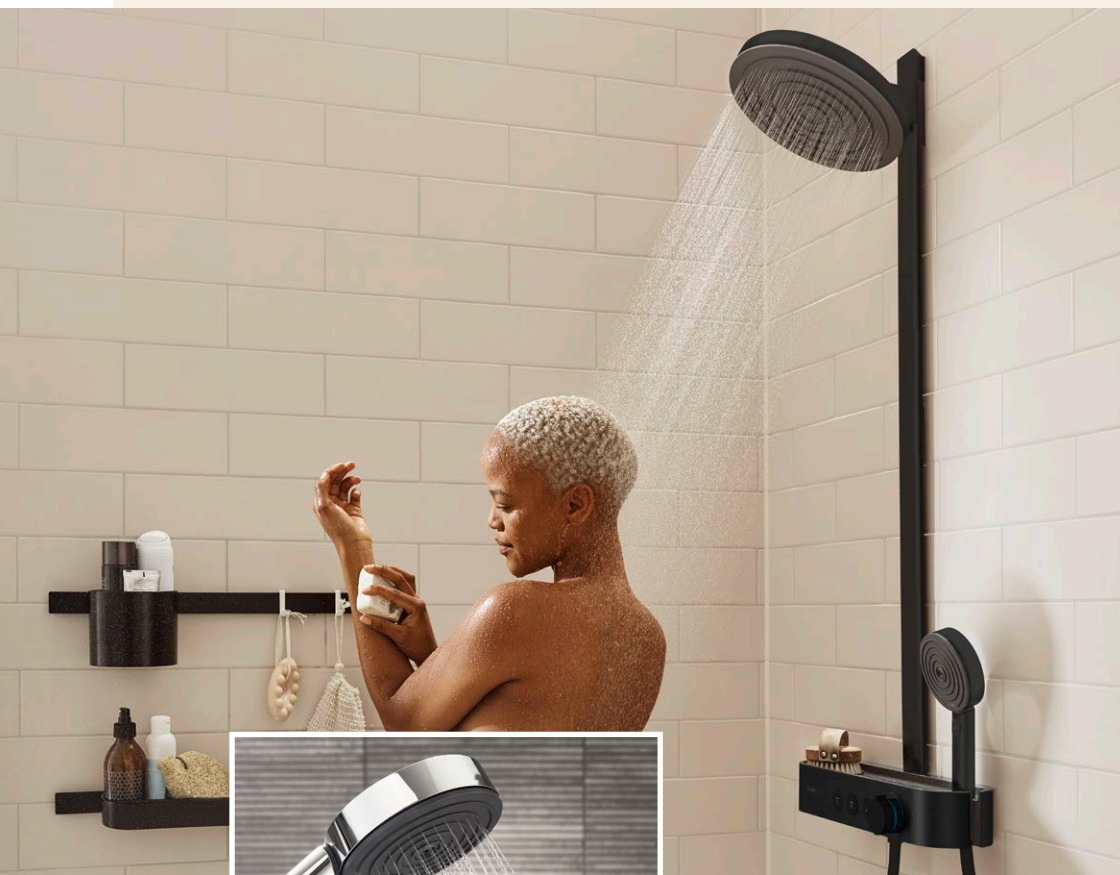

Pulsify

Two impressive designs

Round or square? With two designs (S and E), Pulsify transforms water into wellness – and the shower into our new favourite place with a unique design. No matter the model, microfine PowderRain droplets really do make us feel wonderfully well.

FastDrain. The efficient drainage function noticeably reduces annoying dripping.