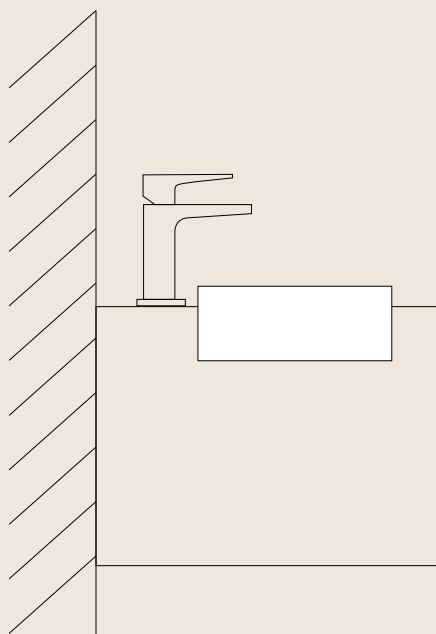

Above counter basin