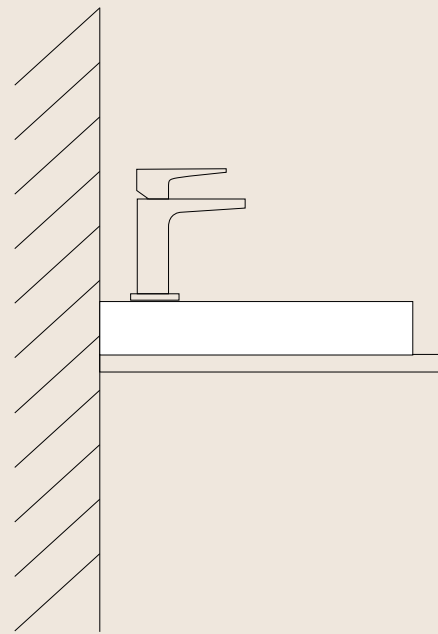

Wall-mounted countertop vanity
on console plate