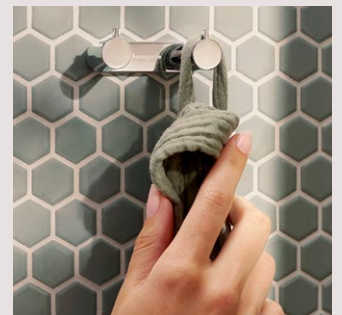

AddStoris S – the cylindrical one

With gentle curves, these accessories give the bathroom a warm and cosy vibe. Some je ne sais quoi for any setting.