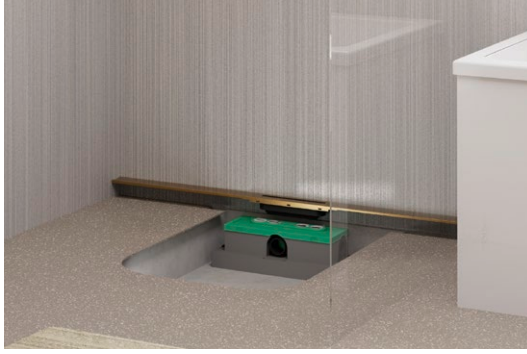

RainDrain Board, RainTurn, uBox universal

- Stainless Steel 000
- Matt Black 670

- Easy Clean Siphon
- High drainage capacity
- Water Damage Protection

Base set for finish sets for flat installation
01000180