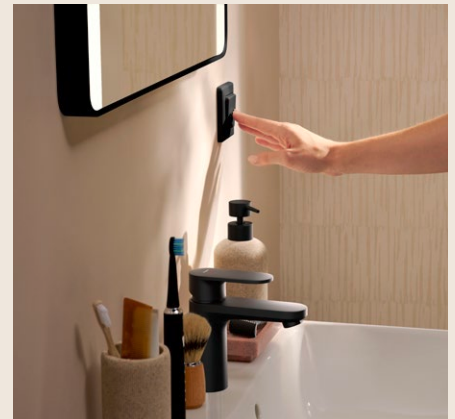

With this version, the light is switched on and off contactlessly.

With this version, the light is simply switched on and off using the existing light switch.

Finishes

-  Matt White
700
-  Matt Black
670