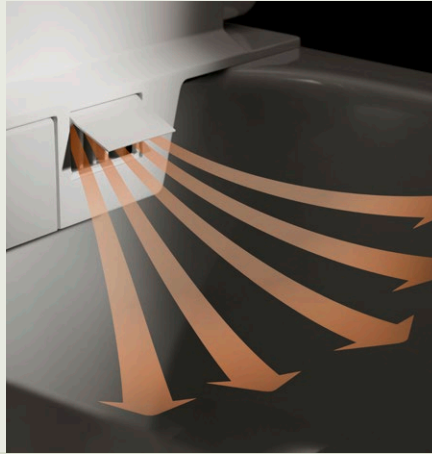

Other feel-good functions

Odor Extraction

Thanks to the odour extraction system under the seat, unpleasant odours in the bathroom are a thing of the past.

Warm Air Dryer

With a temperature that can be set to various levels, the warm air dryer offers even more comfort to perfectly round off the pleasant feeling on the toilet.

Seat Heating

Integrated seat heating for a cosy warm feeling and more relaxation in the bathroom.