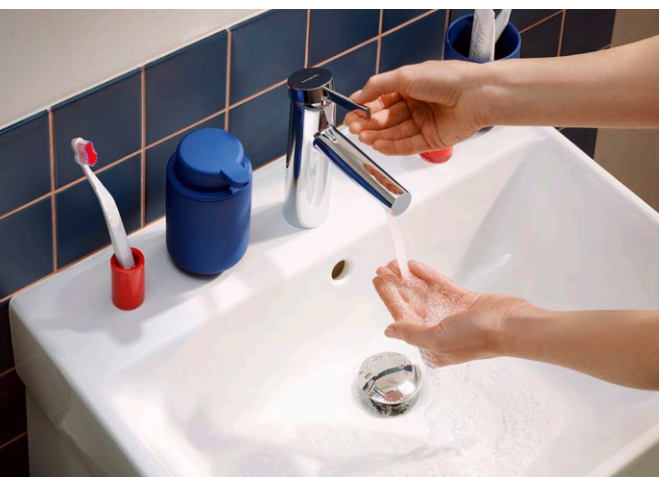

Brushed Bronze (-140)

exudes subtle flair and looks elegant with white and natural tones.

Chrome (-000)

is a timeless classic that makes the bathroom shine.

Brushed Black Chrome (-340)

has an air of sophistication thanks to its dark appearance.