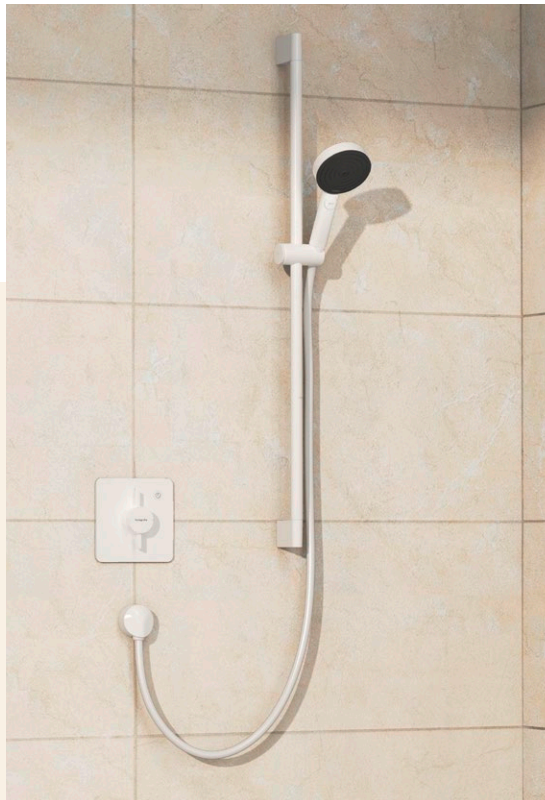

Installation options for the shower

Concealed installation – who is it for?

Fans of minimalist design. It offers accessibility and cuts down on the risk of bumping into things – perfect for multi-generational bathrooms. Anything that shouldn't be “out in the open” can be hidden behind the wall. To do this, the wall needs to be opened up. It is therefore a great option for new builds or renovations. Important: leave this job to the sanitation experts who know how to install the iBox universal 2 and connect the correct finish sets.

Concealed installation: the technology that can be hidden in the wall for a minimalist look

Elegant shower system with the PowderRain overhead shower

Concealed solutions ensure a tidy look for the shower or bath tub and allow more room to move. How is this feeling of spaciousness created? By having the water technology installed in the wall and flat finish sets controlling the shower heads. The Brushed Bronze ambience consists of a Rainfinity overhead shower, Rainfinity shower set and ShowerSelect Comfort E concealed thermostat, which creates a home spa with the perfect shape, colour and functionality.

A modern boost of freshness with a hand shower

The hand shower is held by a porter set on a wallbar and the hose is screwed onto the wall connection. A flat, minimalist solution like this breathes new life into the bathroom, especially as everything is in Matt White. This combination consists of a three-spray Pulsify S hand shower and a DuoTurn Q concealed mixer for one outlet. Alternatively, a thermostat can be installed to ensure the temperature is always pleasant without fluctuations.