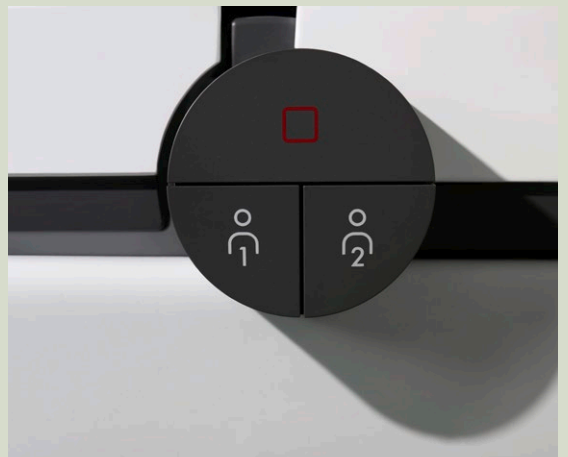

User Profiles

For more convenient use, personal settings can be saved under two user profiles.