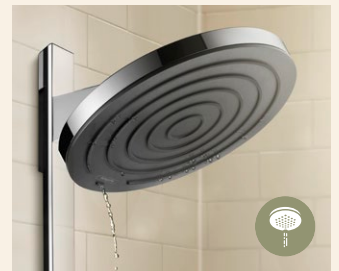

Pulsify

Two impressive designs

Round or square? With two designs (S and E), Pulsify transforms water into wellness – and the shower into our new favourite place with a unique design. No matter the model, microfine PowderRain droplets really do make us feel wonderfully well.

FastDrain. The efficient drainage function noticeably reduces annoying dripping.