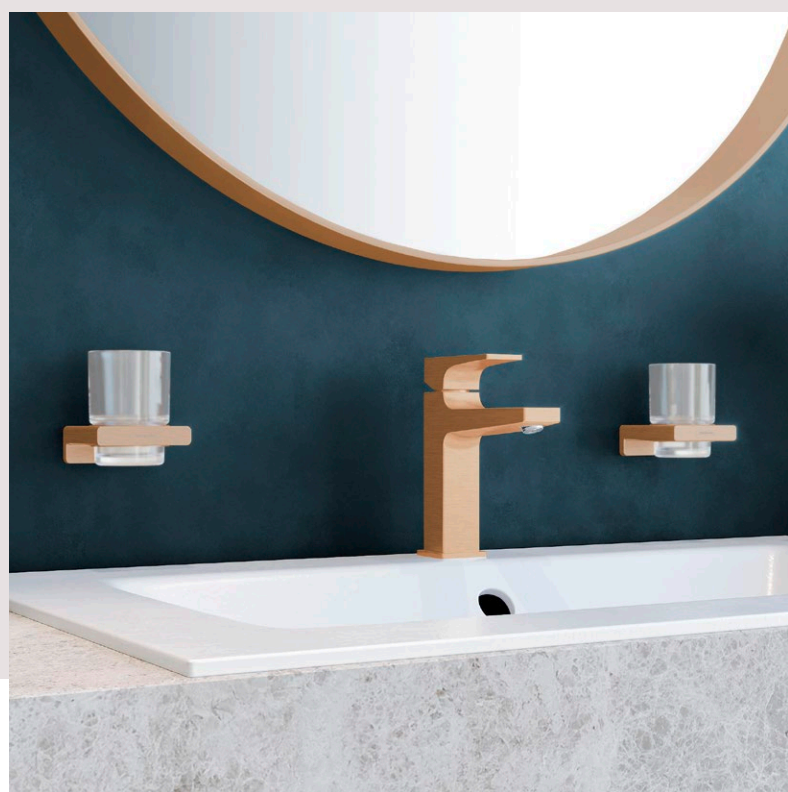

AddStoris

Accessories for perfect bathroom design

An overview of
our technologies
> Page 231

From soap dispensers to toilet paper holders to towel hooks, these stylish accessories blend seamlessly into any bathroom concept and ensure both a consistent and harmonious look and perfect colour-coordination with other products. After all, good design makes all the difference. Two shapes and six finishes – for design freedom and even more options.

AddStoris S – the cylindrical one

With gentle curves, these accessories give the bathroom a warm and cosy vibe. Some je ne sais quoi for any setting.

AddStoris Q – the rounded one

The clean lines and defined shapes of these accessories work particularly well with flat, linear bathroom designs. For a harmonious yet bold look.