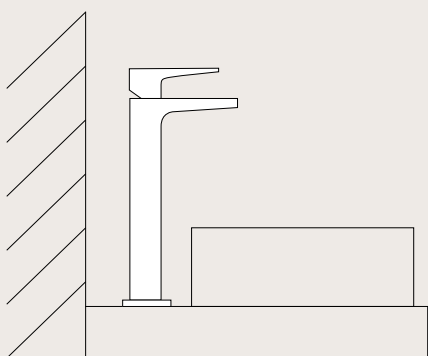

Installation types

Perfect for every wash basin

Freestanding: Tall mixer behind a countertop basin

Here a single-hole mixer stands tall behind a countertop basin – a graceful installation option that looks lovely.