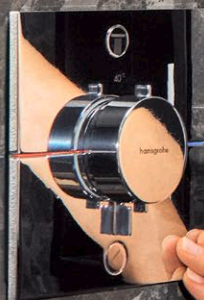

Shower with up to four outlets.

Puristic and elegant

The square ShowerSelect Comfort is the perfect match for the Pulsify E shower set's cubic design language. With a depth of just 40 mm, this water control system is extremely flat and minimalist – for even more freedom.