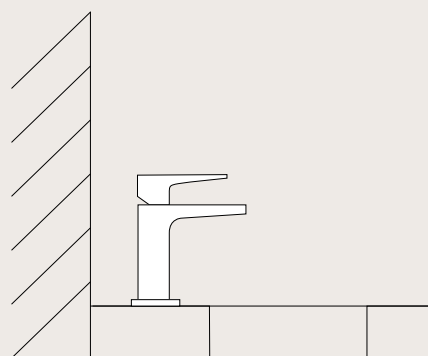

Freestanding: Mixer on wash basin with tap hole bench

Here a single-hole mixer is installed in the tap hole of a countertop basin – a traditional design that offers additional storage space.