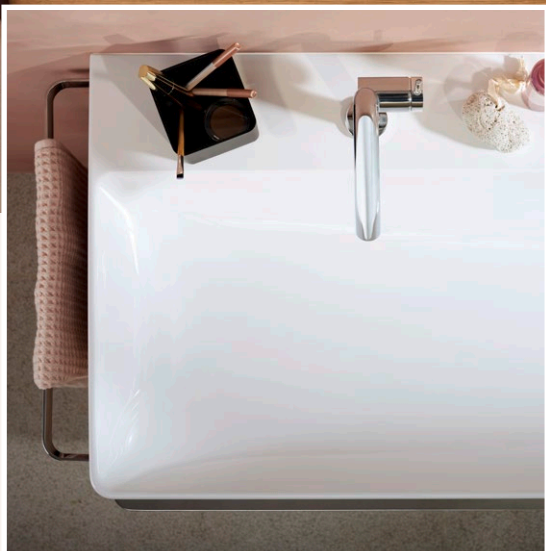

Sensational design and premium product quality: the harmonious, seamless look is emphasised by the inner basin with no overflow hole and an integrated ceramic drain cap. The tap hole bench creates plenty of shelf space - for an even easier way to organise family life. The SmartClean glaze ensures more hygiene and less cleaning effort and is available as an optional extra.