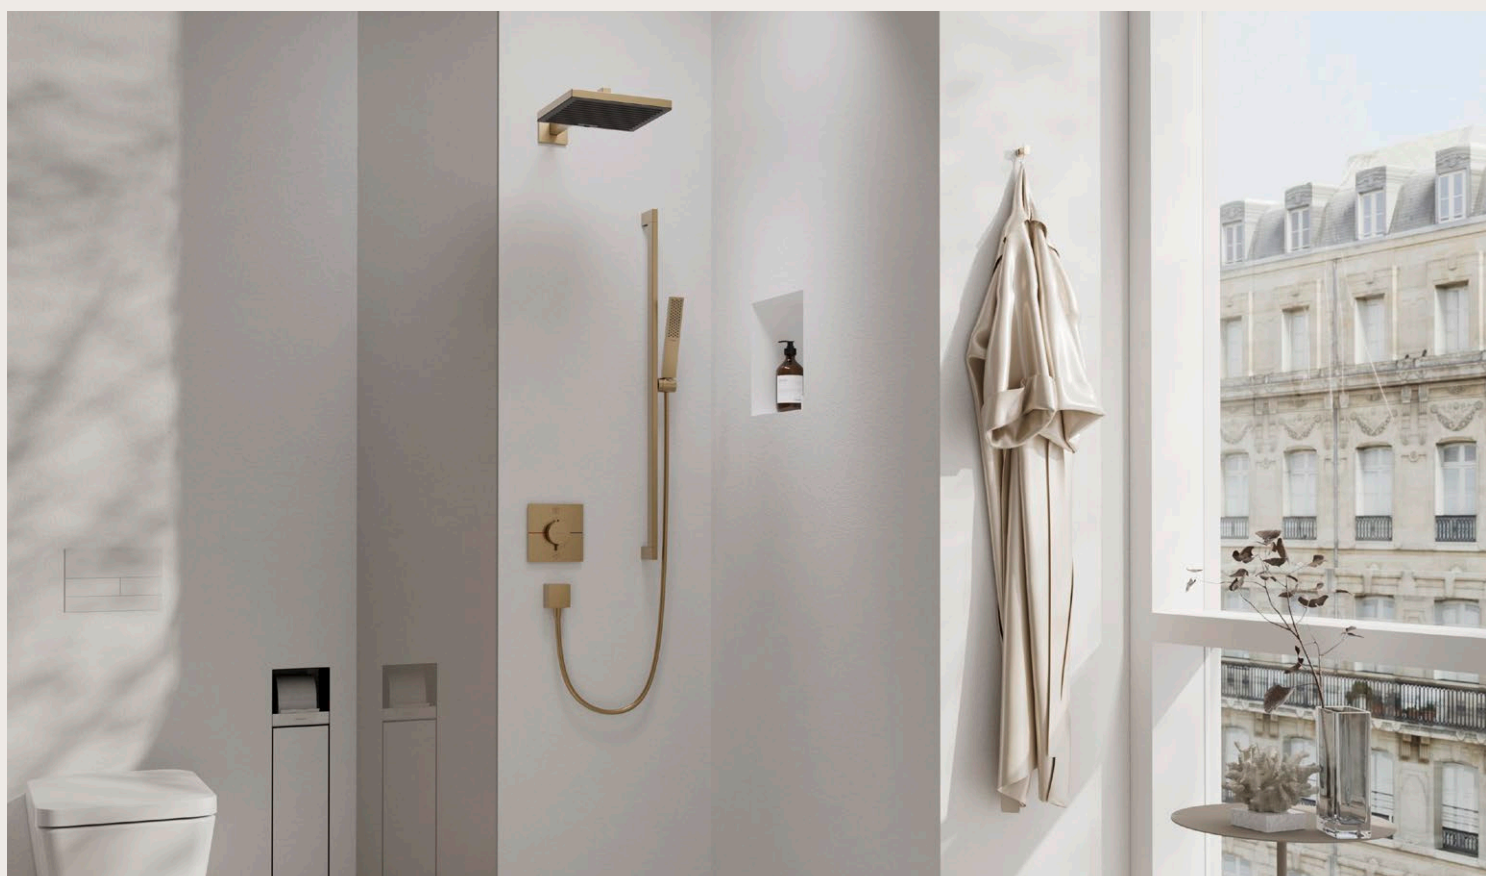

102 **Product lines**

Concealed controls

The freedom of finish sets

Fans of minimalist design love the ability to hide all that they don't want on view within the wall: the technology. Our ultra-flat thermostats for the shower and bath tub keep the wet area looking neat and tidy – perfect for accessible bathrooms.

Below: This square ShowerSelect Comfort E thermostat controls two outlets: An overhead shower and a manual shower. Geometric shower range: Pulsify E. Colour: Brushed Bronze.

iBox universal 2

Efficient installation offering maximum flexibility