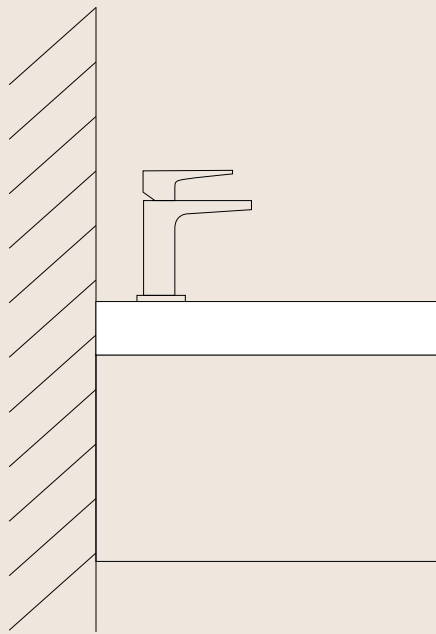

Wall-mounted wash basin
with vanity unit