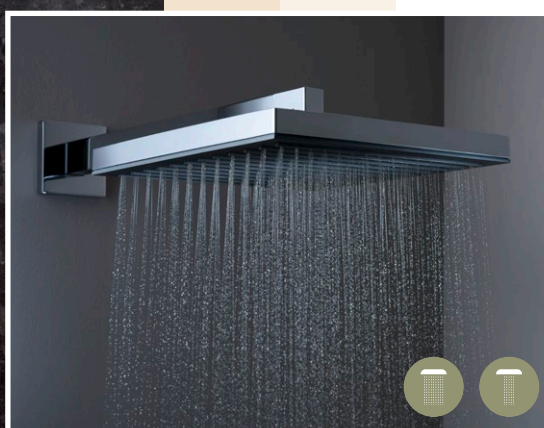

Moving design that leaves a lasting impression

Its modern, round design and timeless look turn Pulsify S into a real eye-catcher in the bathroom, offering a harmonious solution for the entire shower area with round overhead and hand showers, a cylindrical wallbar and Showerpipe. Pulsify S uses the thermostat's flat top as a storage shelf for toiletries – highly convenient.

Find out more about EcoSmart.

*Source: trnd consumer survey with 150 respondents in July 2022. Water saving compared with the hansgrohe average.

Pulsify E

Bold cubic design

The Pulsify E's square look emphasises its unique style and gives the bathroom a masculine touch. The clear design shapes the entire series down to the smallest details, from the minimalist manual shower to the XXL overhead shower. This is indulgent showering in its purest form.