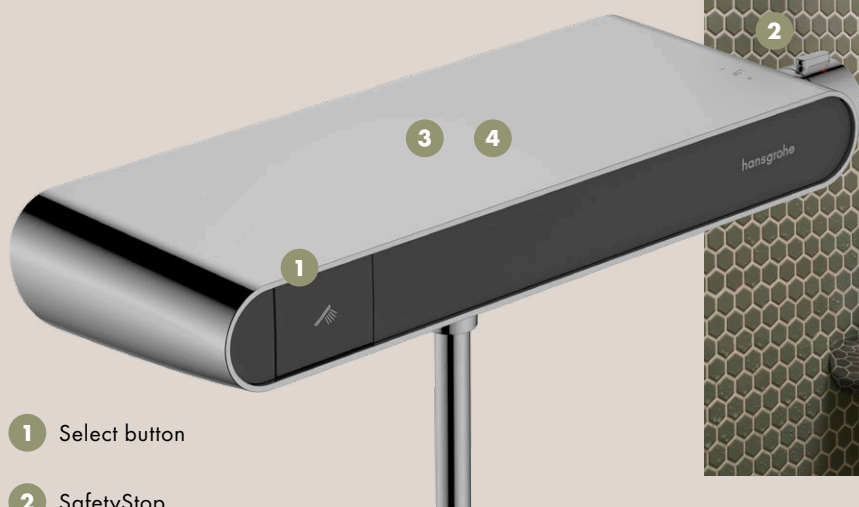

ShowerTablet Select

Design thermostats with a convenient shelf

Presenting our practical exposed thermostat in a new look, with the same intuitive Select controls, high performance and the option to have everyday bathroom items within reach.

ShowerTablet Select 360

Timeless look that outlasts fleeting trends. The modern design with a refined two-tone finish and graphite grey front is a match made for any bathroom.

- 1 Select button
- 2 SafetyStop
- 3 CoolContact
- 4 Convenient storage solution with integrated shelf