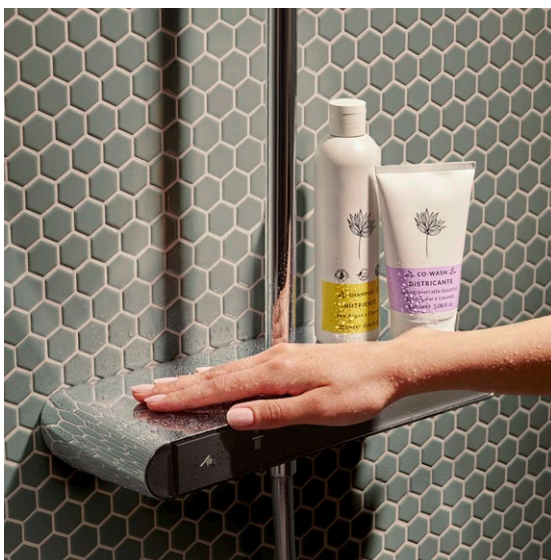

Water Flow Control

Actively regulates water consumption - the amount of water can be adjusted via the control dial.