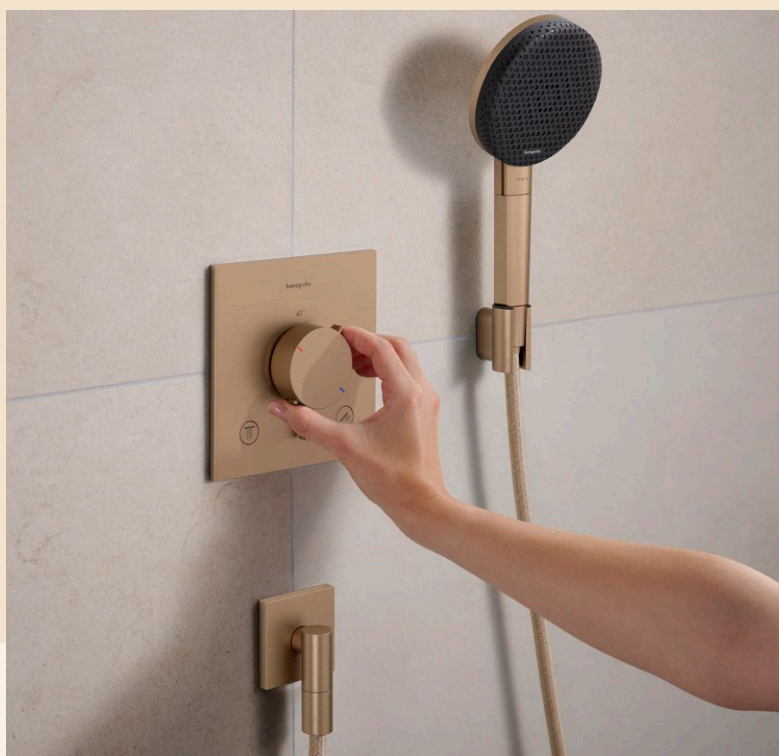

FixFit Fine & Porter Fine – elegant wall connections and shower supports

The Porter Fine shower support and FixFit Fine wall connection, available in the S, Q and E shapes, perfectly complement hansgrohe finish sets. The variety of FinishPlus finishes allows for individual, seamless shower design. Precise workmanship and durable metal wall flanges ensure excellent quality.