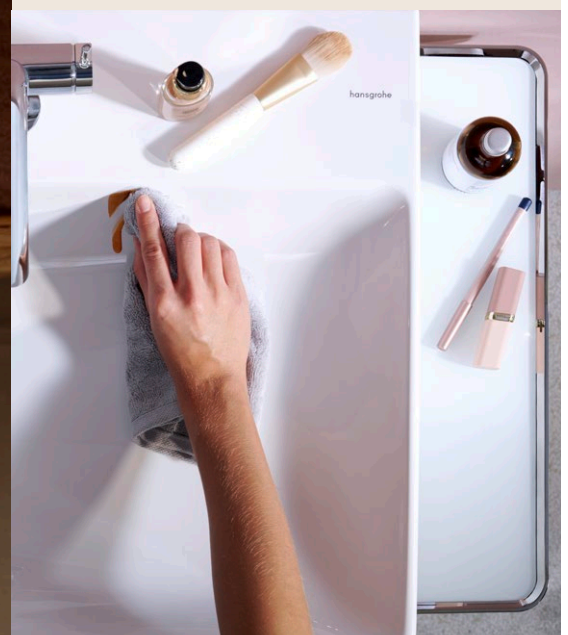

Bathroom furniture

Storage space, redefined

A strong look meets maximum comfort. With furniture designed to match our wash basins, mixers and mirrors, the dream of the perfect washplace can become reality. Features such as soft opening and closing as well as smart interior dividers help to get through day-to-day life with a smile.