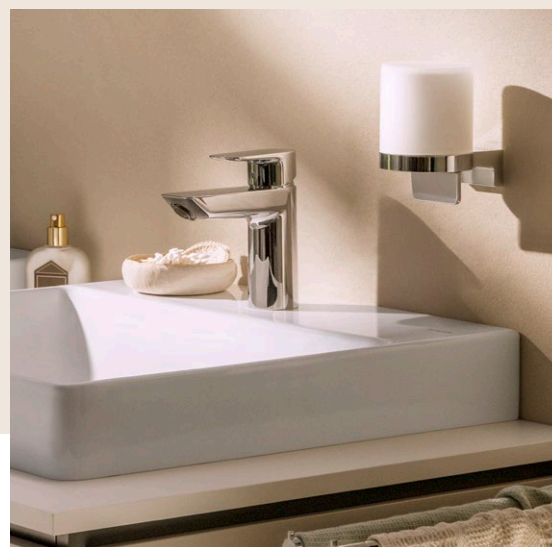

4 Arrange a tidy system for the furniture

hangrohe bathroom furniture can be fitted with IntraStoris, a smart interior divider solution that efficiently organises all drawers and cabinet compartments.

> from page 167

5

Add a matching mirror

Xarita and Xarita Lite are high-quality framed, practical helpers for all washplace routines as well as being atmospheric light sources in the bathroom. They can be conveniently operated via a wall switch, IR sensor or capacitive touch sensor.

> Page 168

6 Select the perfect mixer for the ceramics

For perfect water experiences, the basin mixer needs to be a great fit for the wash basin. You can find our recommendations for dynamic duos under hangrohe ExcellentFit. For an overall aesthetic appearance, we recommend emulating the shape and colour of the mixer in the shower, bath tub and bidet.

> Page 90

7

Add accessories

All that's left is the soap dish, toothbrush cup and other accessories. Find the perfect finishing touches for the washplace with matching accessories from the AddStoris or WallStoris ranges. Tip: coordinate the accessories with the colour of the mixer.

> Page 216