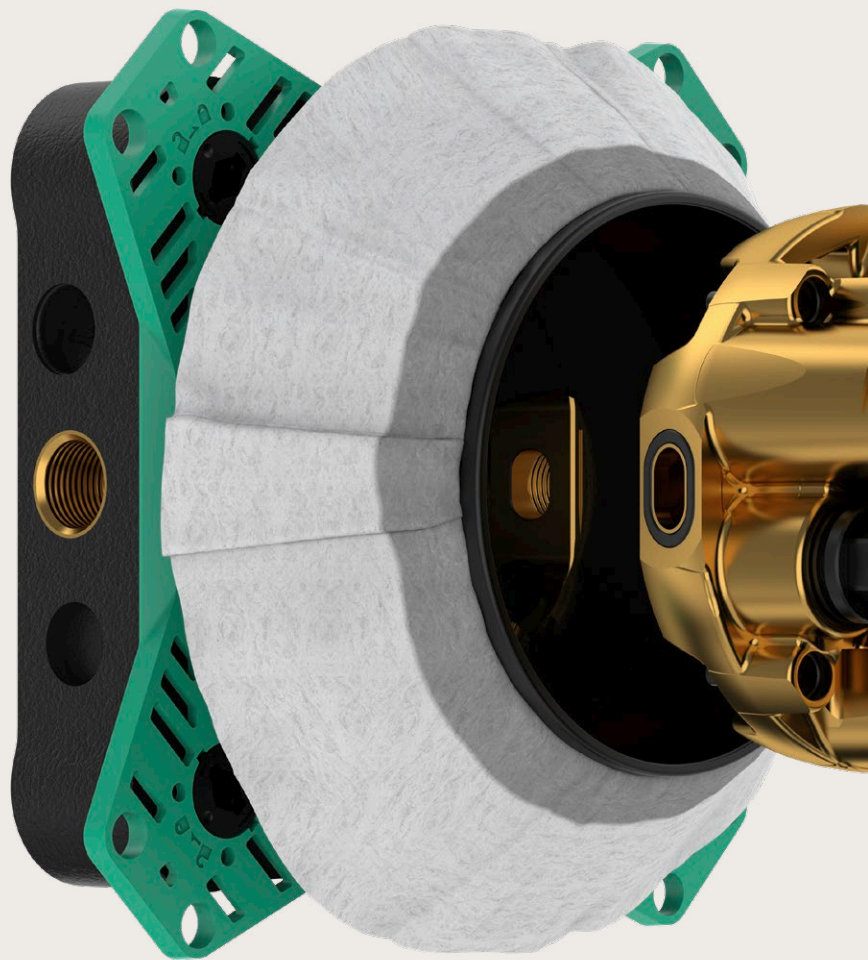

3 Sliding sleeve

The sliding sleeve is easy to slide, regardless of the installation depth.

4 Pre-assembled sealing foil

Elastic and reliable: firmly attached to the sliding sleeve, the pre-assembled sealing foil will not go missing.

5 Pre-assembled function block

The durable connection block made of high-quality metal enables safe, fast installation.

iBox universal 2

Basic set
01500180

Find out more about the iBox universal 2.

“The time saved on the job site is huge, during both initial installation and final assembly at the end.”