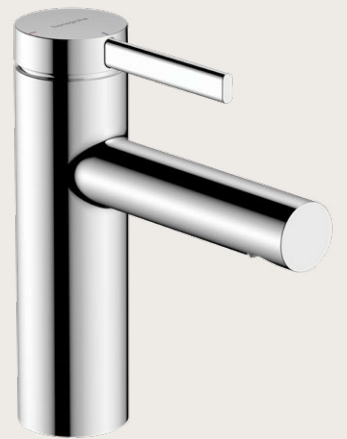

Zesis

The understated one – when life is loud, it takes design that whispers

With their calming presence, the Zesis S mixers turn the bathroom into a place of relaxation. Our all-rounder combines charming looks, an attractive price and economical technology.

Finishes

- Chrome
  000
- Matt Black
  670

A subtle yet effective detail: the aerator is perfectly integrated into the mixer spout – a game changer that creates a minimalist aesthetic.