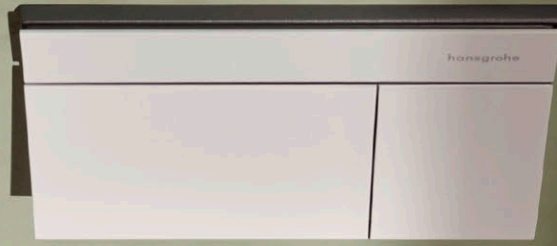

Highlight:
The graphite line
emphasises the clean,
modern design.

LavaPura Element offers plenty of practical functions without overloading the room with technology. The timeless, universal shape blends into any bathroom, regardless of style and size.