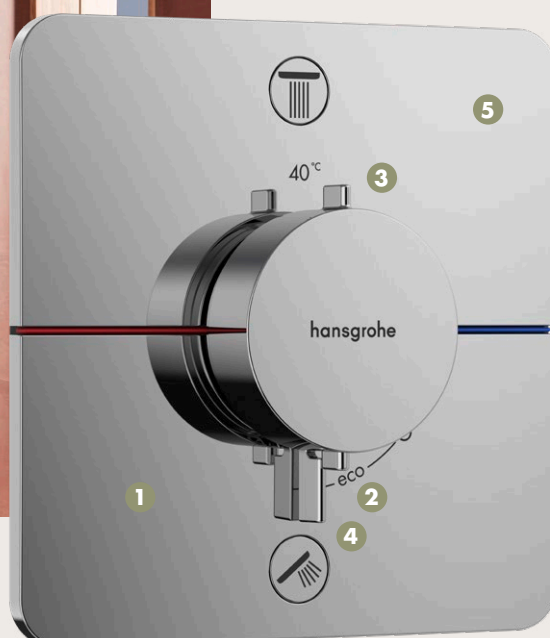

Finishes

- Chrome 000
- Brushed Bronze 140
- Brushed Black Chrome 340
- Matt Black 670
- Matt White 700

Outlets: 1-4