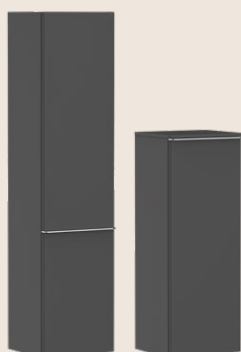

Tall and mid-height cabinets

Where exactly are people supposed to store all the tubes, bottles, towels and other items that live in the bathroom? This is a recurring theme, especially in small bathrooms. The tall and mid-height cabinets in the matching colour scheme are perfect for keeping things tidy and at a minimum. And they're made of a bathroom-friendly durable material. Please read the hansgrohe care instructions to ensure the furniture always remains beautiful and moisture-resistant.