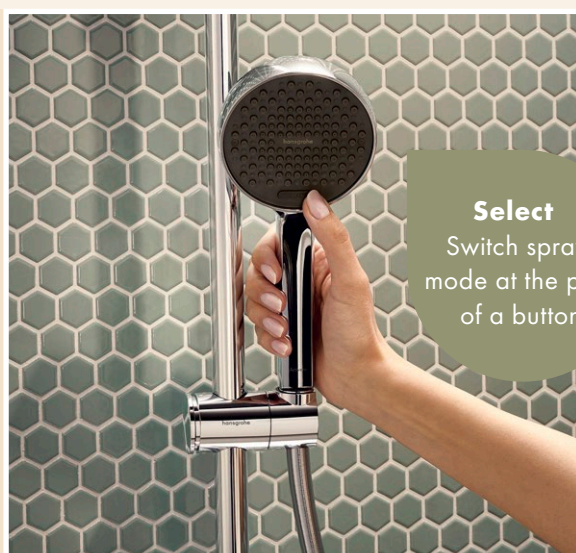

Select

Switch spray
mode at the push
of a button

Relaxation at the push of a button

The ergonomic hand shower comes with an intelligent hansgrohe Select button integrated into the spray disc – so simply and intuitively switch the spray mode at the push of a button.