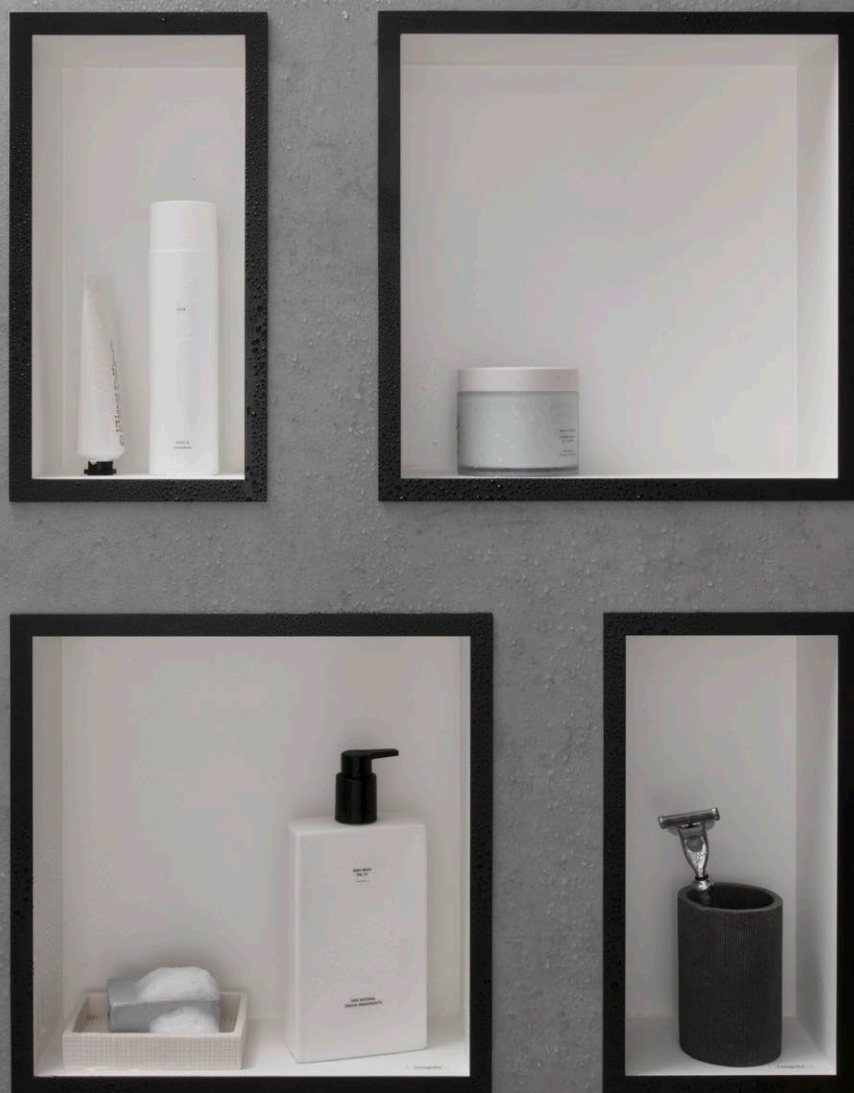

XtraStoris

Wall niches for stylish storage

Design fans who want practical and high-quality storage options for their bathroom items appreciate XtraStoris, as the integrated storage solution creates more room to move and keeps the bathroom tidy. The waterproof system also uses the free space on the wall in the most tasteful way possible. The body and frame can be chosen in the bathroom's colours to match other hansgrohe shower products or in different finishes to contrast with them.

Beautifully water-tight thanks to a waterproof installation set and seal liner