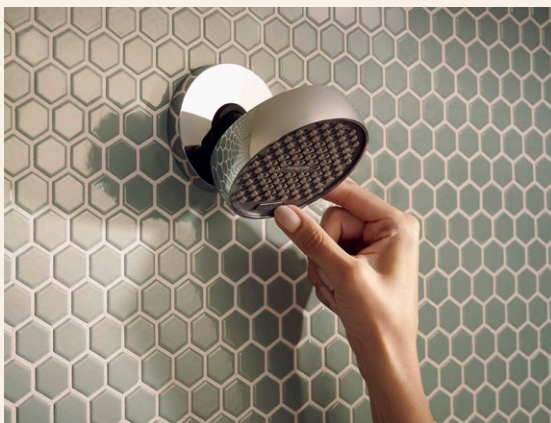

Unique shower design

hansgrohe designed this range for all bathrooms and needs. Even the Activera S 95 overhead shower looks awesome, pampers with two spray modes and impresses with its strong performance.