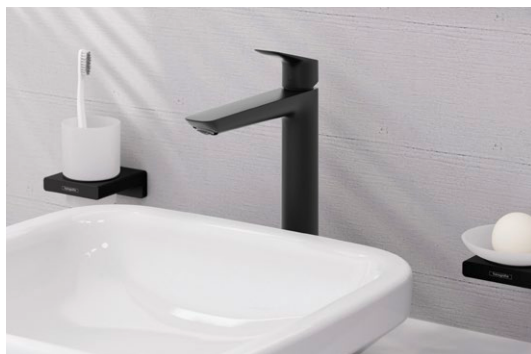

72650XXX by 09/26
72635XXX **09/26**

**Q1/27****Rebris E**

Single lever shower mixer for concealed installation for iBox universal 2

72657XXX

Logis

Chrome
000

Matt Black
670

AirPower