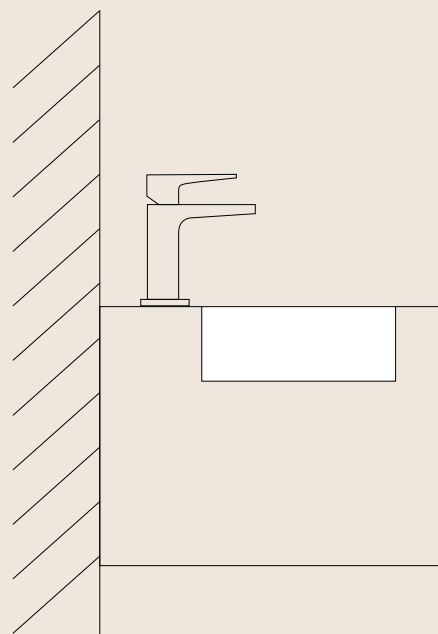

Undercounter basin