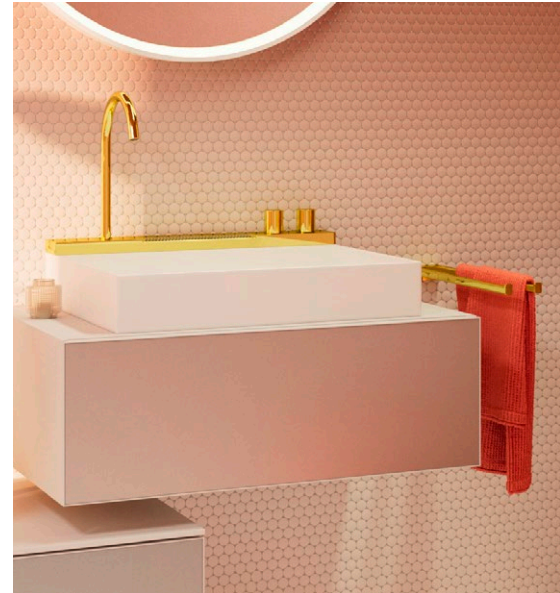

Brushed Bronze (-140)

exudes subtle flair and looks elegant with white and natural tones.

Chrome (-000)

is a timeless classic that makes the bathroom shine.

Brushed Black Chrome (-340)

has an air of sophistication thanks to its dark appearance.