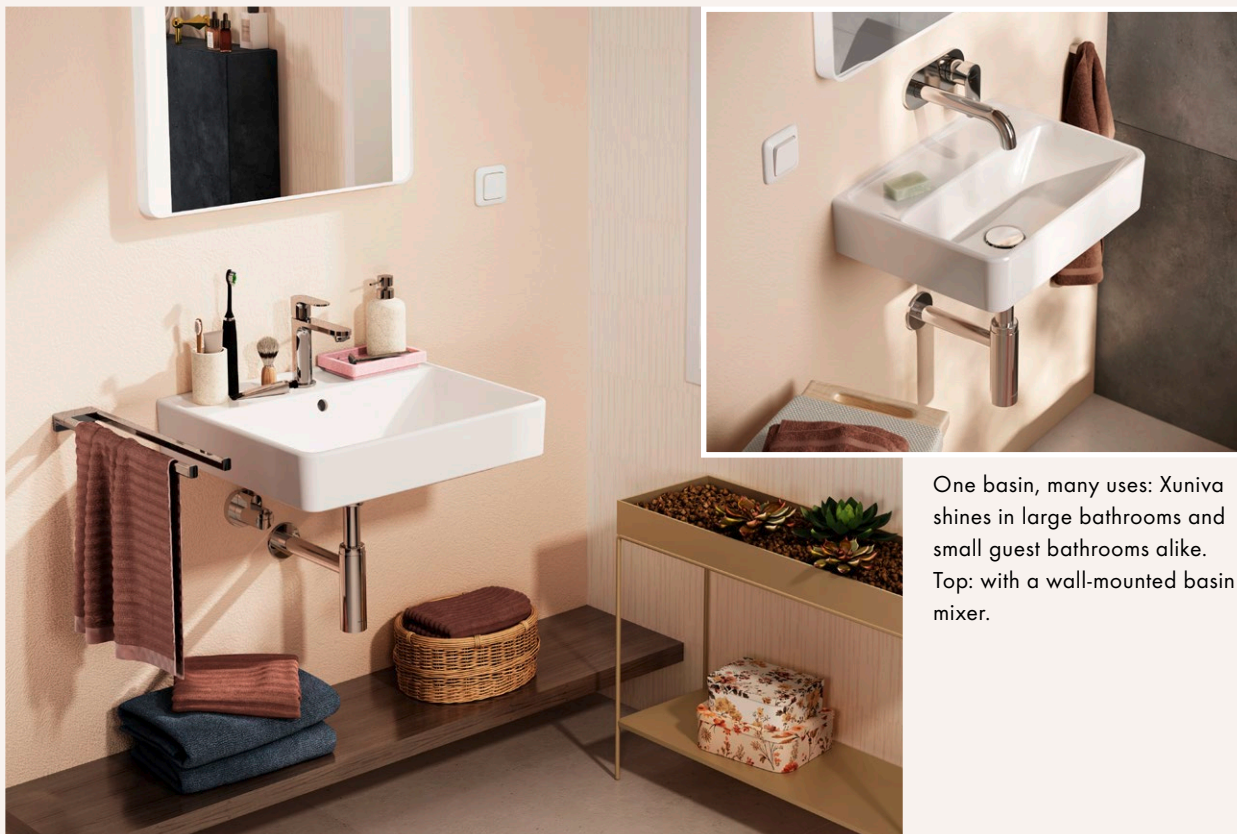

Xaniva Q: every solution a game changer

The spacious inner basin provides plenty of room, while the slender rim looks light in many sizes and models. Models without a tap hole and overflow hole are also available.

One basin, many uses: Xuniva shines in large bathrooms and small guest bathrooms alike. Top: with a wall-mounted basin mixer.