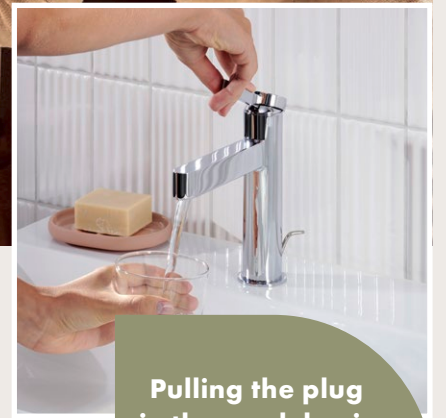

Finishes

The soft curves and smooth Chrome finish on Neovis Q mixers create a design that is as inviting to the hand as it is to the eye.

Pulling the plug in the wash basin:
The drain valve can be opened and closed using a pull rod or PushOpen technology.