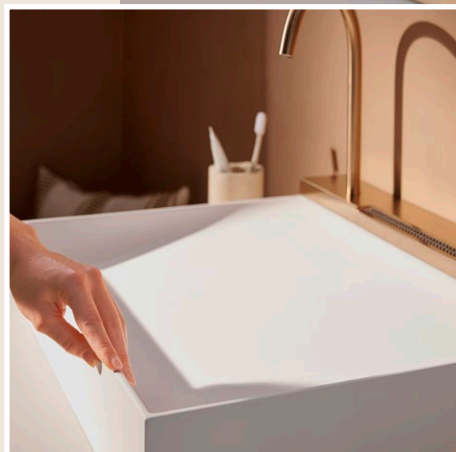

User comfort and safety

The AquaUnit is so innovative and safe to use: Avalegra is the first hansgrohe mixer at the washplace with a thermostat to protect against sudden temperature fluctuations. The temperature, water flow and spray mode can be conveniently controlled using two cylindrical handles. A preferred temperature can also be kept constant – for a nice start to the next pamper session.