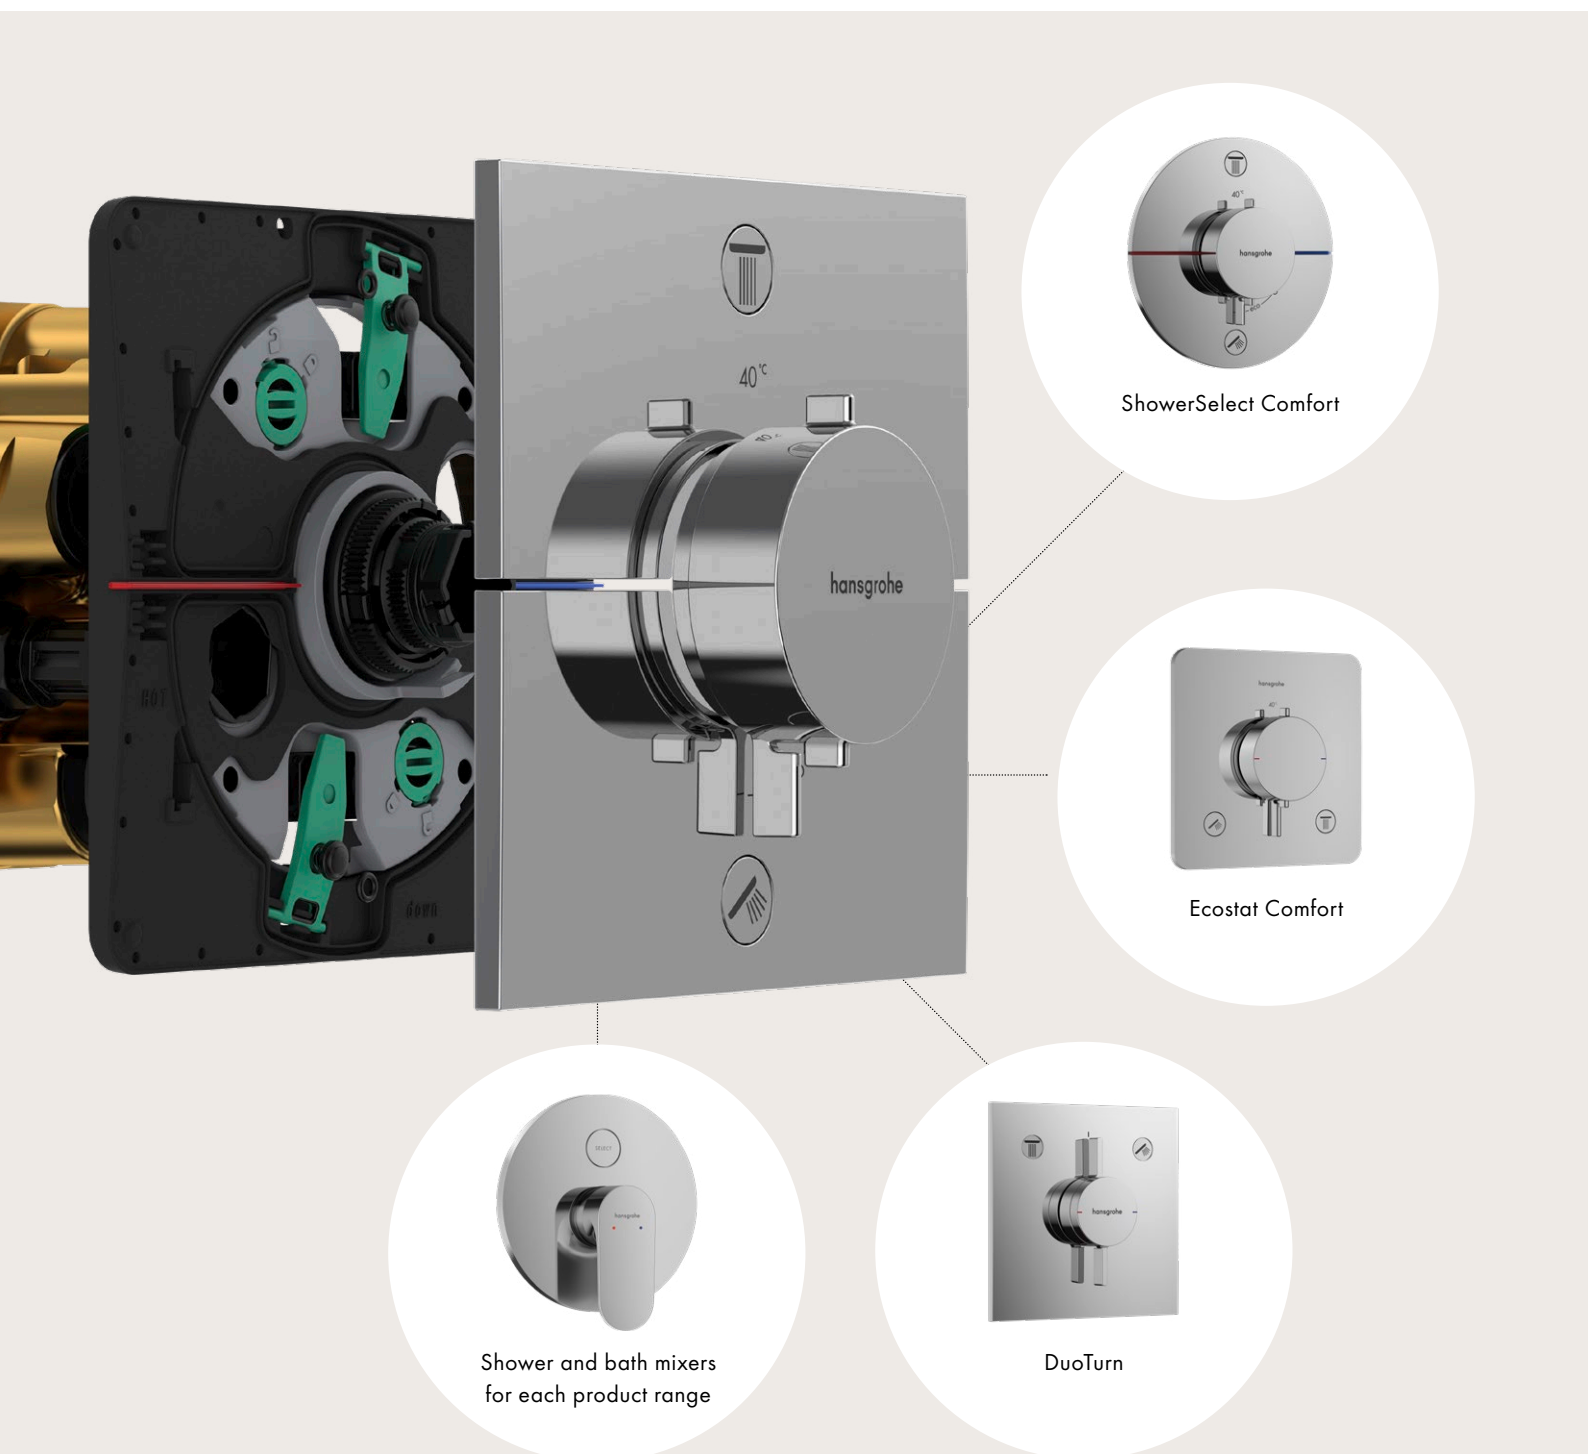

“The time saved on the job site is huge, during both initial installation and final assembly at the end.”

Maike Weinhardt, Hiller Sanitär- und Heizungstechnik KG, Germany

ShowerSelect Comfort

Ecostat Comfort

Shower and bath mixers for each product range

DuoTurn