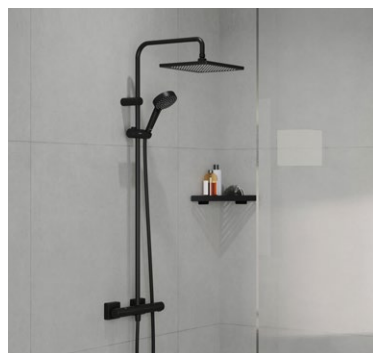

Vernis

Discover our range!

- Chrome
- AirPower
- EcoSmart+
- IntenseRain
- Matt Black
- ComfortZone
- LowPressure
- Rain
- CoolStart
- QuickClean
- EcoSelection
- Sensor Activation
- EcoSmart
- XXL Performance

Vernis Blend

Vernis Shape