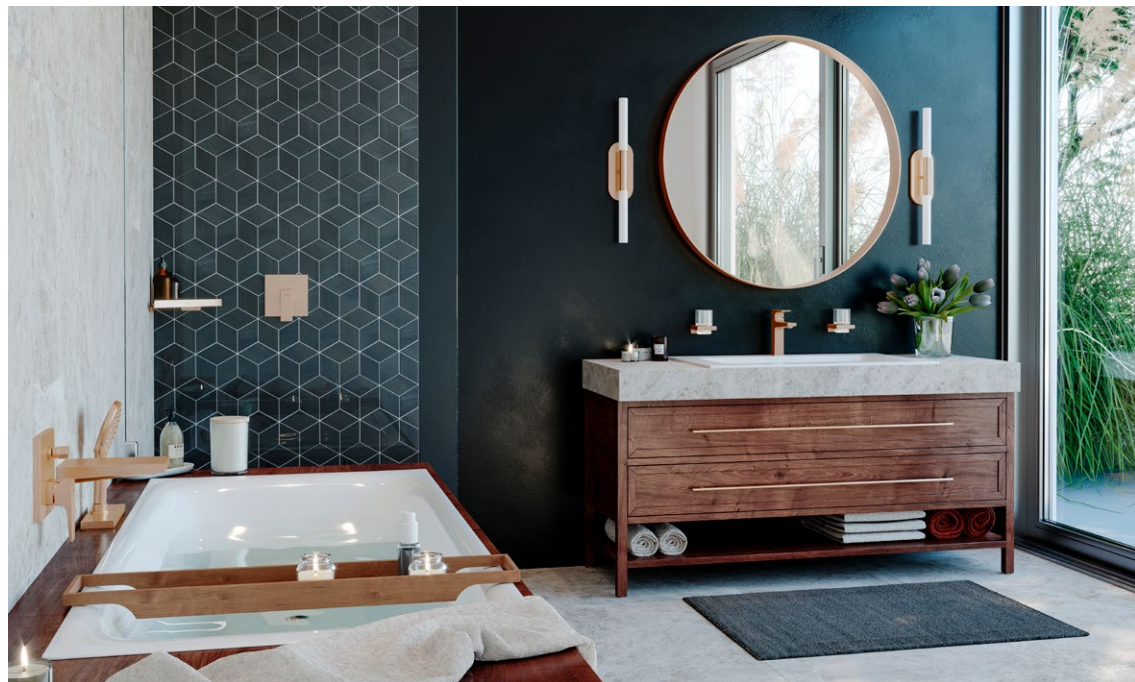

A mixer category for complete bathroom harmony

hansgrohe mixer categories are known for their typical design that can be applied to all areas of the bathroom, so you can have the same design language at the washplace and showerplace as well as around the bath tub and bidet – this strikes an aesthetic balance with all mixers matching.

Metropol mixers are known for bold precision. With their geometric clarity, this high-quality hansgrohe range creates a perfect visual connection to all areas of the bathroom. FinishPlus colour: Brushed Bronze.