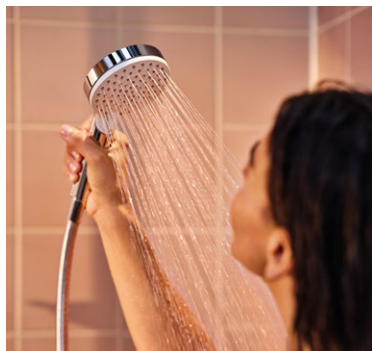

Crometta

Discover our range!

- Chrome
- EcoSmart
- IntenseRain
- Brushed Black Chrome
- EcoSmart+
- Rain
- White/Chrome
- LowPressure
- Matt Black
- QuickClean
- XXL Performance

Crometta S

Crometta

Crometta E