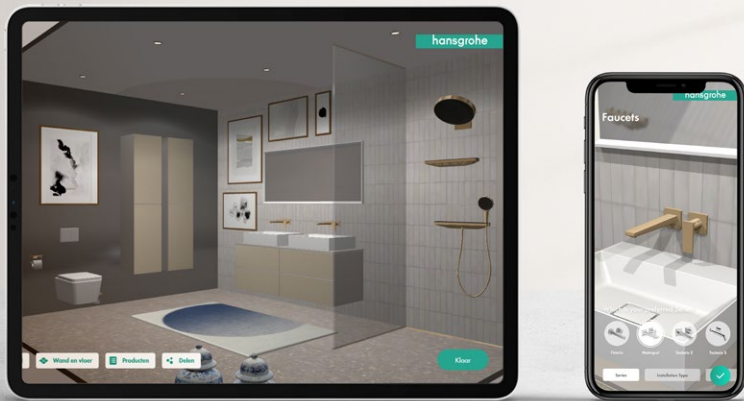

Start planning now with the hansgrohe Inspirator Tool.