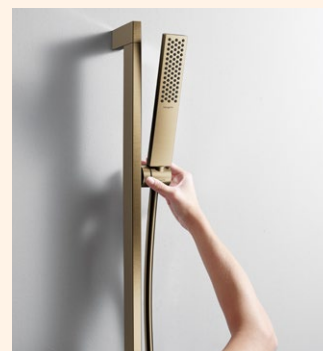

Pulsify hand showers: Transforming water into wellbeing

Organic round, masculine square or minimalist manual: No matter the design, Pulsify pampers with delicate PowderRain. The Pulsify shower set, a complete package that includes a hand shower with hose and wallbar, is a particularly attractive option here.

Rainfinity: A fusion of hand shower and shelf

Nice and tidy: This beautiful combination of shower shelf plus integrated hose connection and handshower holder creates a shower ambience in a cutting-edge design. FinishPlus surface finish: Brushed Bronze.