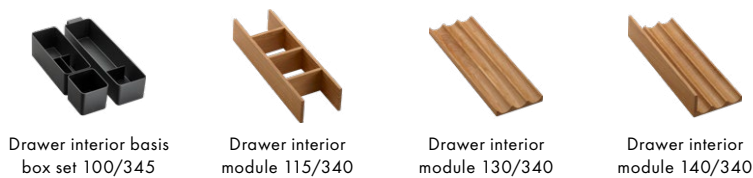

Drawer interior