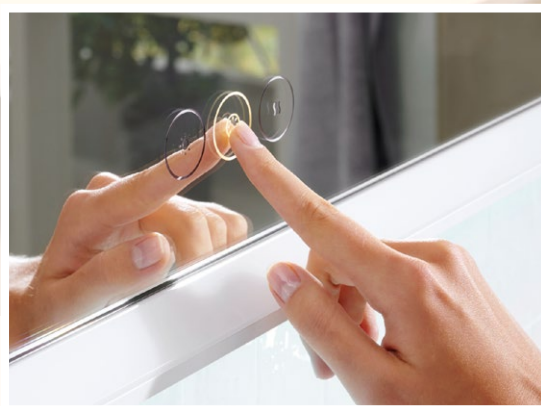

**The size:** Perfect. Made to suit a certain washplace design and specific style preferences.

**In summary:**

Beautiful. Xarita and Xarita Lite mirrors are design highlights in the bathroom and ensure harmonious lighting.

## SmartTouch

Simply lightly touch the icons on the mirror surface to turn various functions on and off.