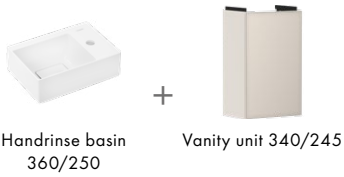

Vanity unit for handrinse basin