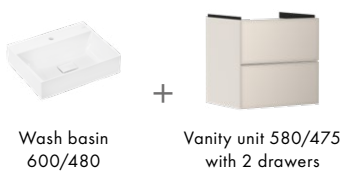

Vanity unit for handrinse basin