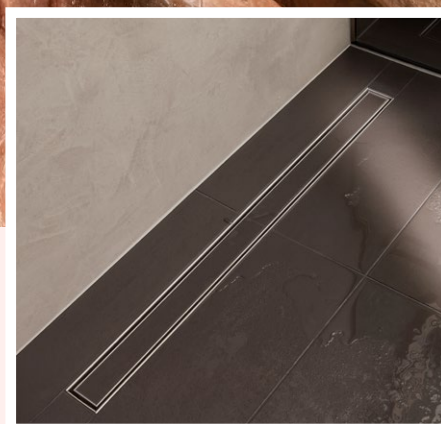

Your bathroom becomes a feel-good oasis with the Vernis Shape EcoSmart shower pipe. The stylish RainDrain shower channel ensures smooth drainage in the floor-level shower.