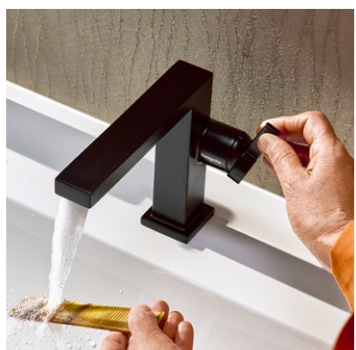

Add colour to your bathroom!

FinishPlus colours create unique accents in the shower, at the washplace, and in the toilet area. A bronze-coloured shower system is a design highlight, a matt white mixer is a fresh-faced head-turner. hansgrohe thermostats and showers can be matt black or gold-coloured. If the colour of the wallbar, shower hose, and accessories matches, it adds style to the whole bathroom – and makes it look new.

Matt Black
provides a contrast and
takes the bathroom design
back to basics.