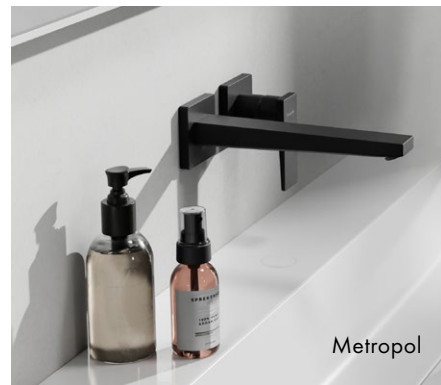

## Mixer design: Choose the shape, size, and colour

Bold and linear, organic and round, minimalist and slimline? This all depends on personal taste and the other shapes in the bathroom interior. For the perfect look and functionality, it is important that the basin mixer's height and spout length is a great match for the wash basin. Ultimately, you want to see and feel a dream team here (we call it ExcellentFit). Even better when all mixers come from the same range. Mixers in FinishPlus colours also create exceptional accents.