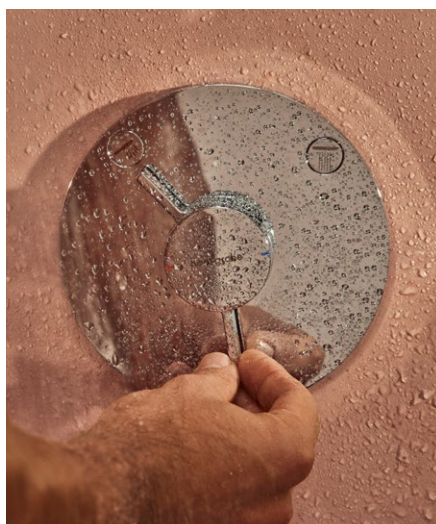

iBox universal basic set: Invisible technology, proven millions of times over

With concealed installation, the plumber starts by installing the bestselling hangrohe iBox universal 2 in the wall. Our pre-fab sets are then mounted on this base set.