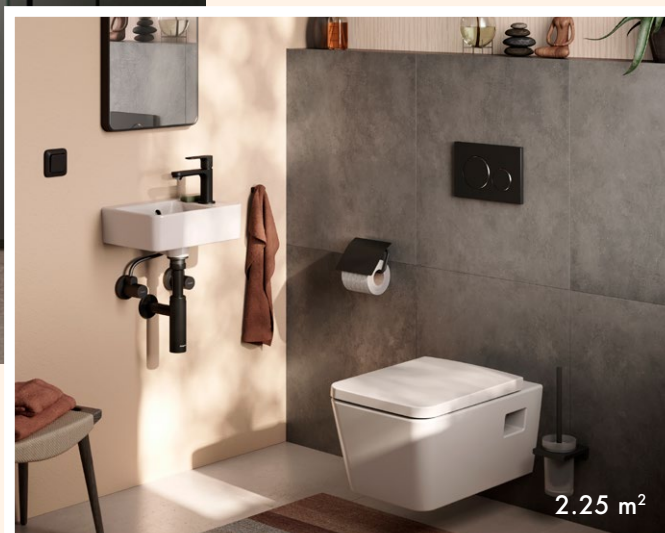

Right: Even small bathrooms can have a holistic design in a consistent hansgrohe design language and colour. Xanuia Q handrinse basin with Xarita Lite Q mirror, Rebris S mixer with Flowstar designer siphon, EluPura Original toilet with AddStoris paper holder.