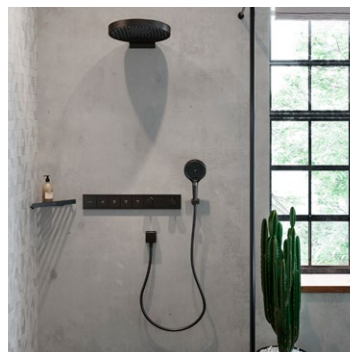

Polished Gold Optic

enchants lovers of extravagant design and brings glamour to the bathroom.