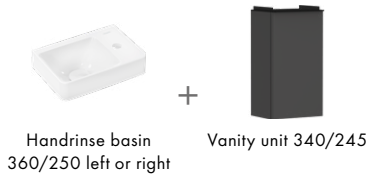

Vanity unit for handrinse basin