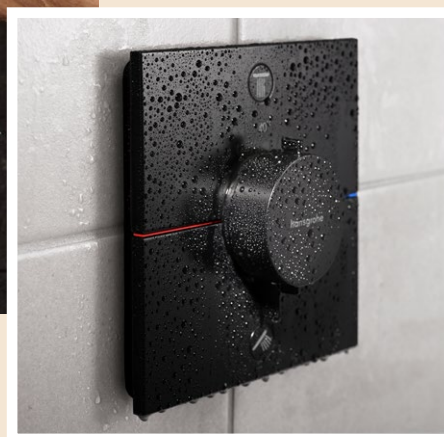

Matt Black, masculine, micro-soft

The Pulsify E overhead shower in the square model pampers you with PowderRain. An all-round pleasant water experience – almost like being in the ocean. The purist ShowerSelect Comfort concealed thermostat is visually striking and enables users to intuitively operate all shower elements.

In the hansgrohe design language, "Q" means geometric design with rounded edges. So the rimless EluPura Q toilet can be perfectly paired with the Xelu Q wash basin, for example.