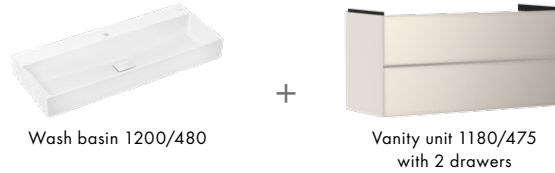

Vanity unit for handrinse basin