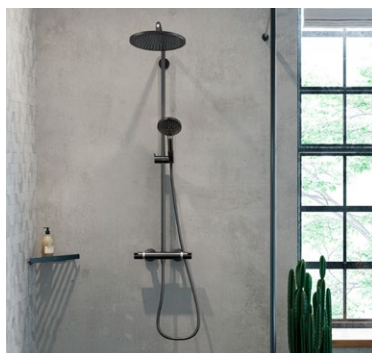

Croma

Discover our range!

Chrome	Polished Gold Optic	QuickClean	IntenseRain	Shampoo
Brushed Bronze	AirPower	Select	Massage	SoftRain
White/Chrome	CoolContact	XXL Performance	Rain	TurboRain
Matt Black	EcoSmart	Rain	Whirl	
Matt White	EcoSmart+	RainAir		

Croma Select S

Croma

Croma S

Croma Select E

Croma E