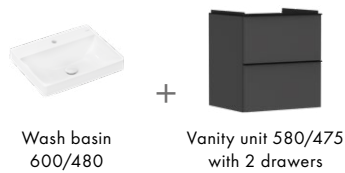

Vanity unit for handrinse basin