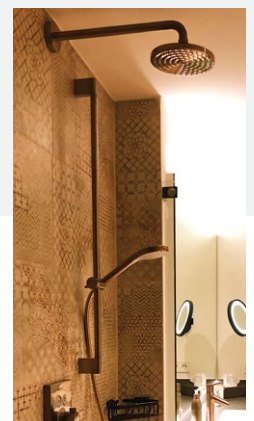

FRITZ Lauterbad

Freudenstadt, Germany

Category: Hotel project

Project stakeholders: Archis Architects + Engineers GmbH, KW2 Engineers

Year of completion: 2019

Products: Talis S, Crometta S