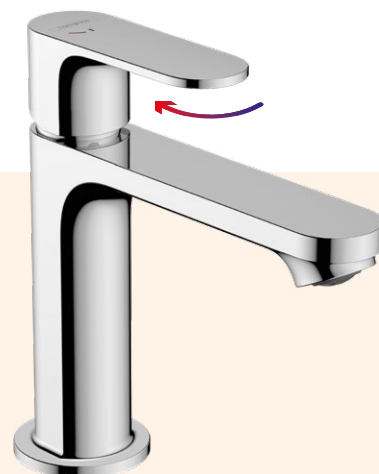

CoolStart mixers

Example calculation: A four-person household that heats water with gas can expect the following positive results when using a hansgrohe CoolStart mixer rather than a conventional one:

508 kWh less consumption per year
23 kg less CO₂e per year
€ 61.97 saving per year

To sum up: Starting cool reduces CO₂e emissions and goes easy on people's wallet.

Discover the basis for these calculations.

Thermostats that actively control the water and temperature

Our thermostats are intuitive to use and continuously balance out fluctuations in temperature and pressure for the nicest shower experience at all times. Controls and buttons with smart technology also reduce water consumption and limit the temperature, helping to save valuable resources.