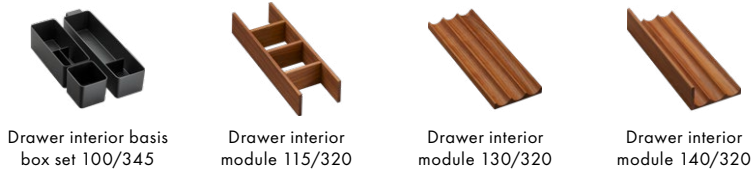

Drawer interior