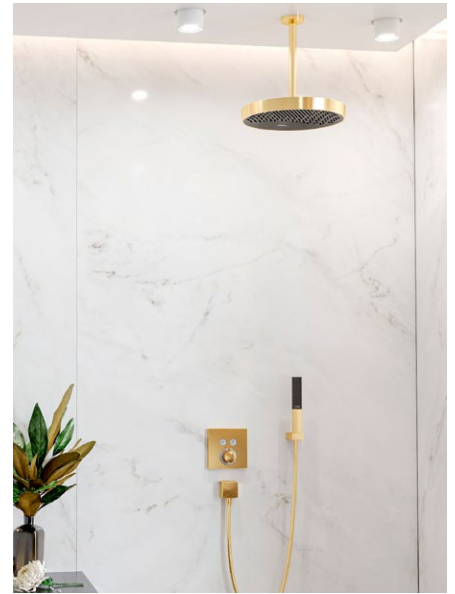

Polished Gold Optic

enchants lovers of extravagant design and brings glamour to the bathroom.