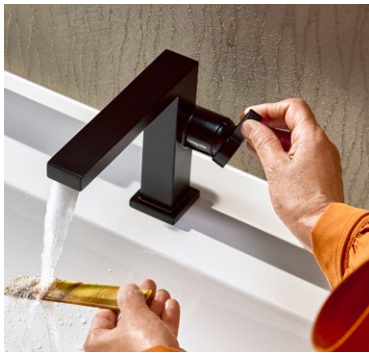

Tecturis

Discover our range!

- Chrome
- Brushed Bronze
- Matt Black
- Matt White
- AirPower
- ComfortZone
- CoolStart
- EcoSmart+
- Select

Tecturis S

- Pillar tap 80
- Single lever basin mixer 80
- Single lever basin mixer 110
- Single lever basin mixer 110 Fine
- Single lever basin mixer 150 Fine
- Single lever basin mixer 210 Fine
- Single lever basin mixer 240 Fine
- 2-hole basin mixer 150
- 3-hole basin mixer
- Single lever basin mixer for concealed installation wall-mounted
- Single lever bath mixer for exposed installation
- Bath spout
- 3-hole rim mounted single lever bath mixer
- Single lever bath mixer floor-standing
- Single lever bidet mixer
- Single lever shower mixer for exposed installation

Tecturis E

- Pillar tap 80
- Single lever basin mixer 80
- Single lever basin mixer 110
- Single lever basin mixer 110 Fine
- Single lever basin mixer 150 Fine
- Single lever basin mixer 210 Fine with swivel spout
- Single lever basin mixer 240 Fine
- 2-hole single lever basin mixer 150
- 3-hole basin mixer
- Single lever basin mixer for concealed installation wall-mounted
- Single lever bath mixer for exposed installation
- Bath spout
- 3-hole rim mounted single lever bath mixer
- Single lever bath mixer floor-standing
- Single lever bidet mixer
- Single lever shower mixer for exposed installation