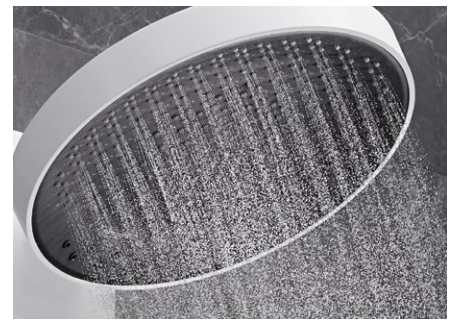

XXL Performance

The shower distributes the water over a large area so that your entire body is cocooned by feel-good droplets.