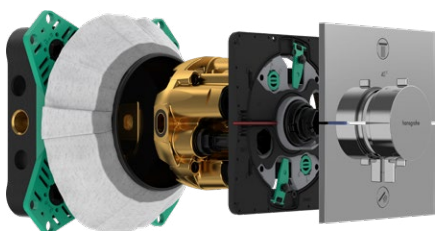

iBox universal basic set: Invisible technology, proven millions of times over

With concealed installation, the plumber starts by installing the bestselling hangrohe iBox universal 2 in the wall. Our pre-fab sets are then mounted on this base set.