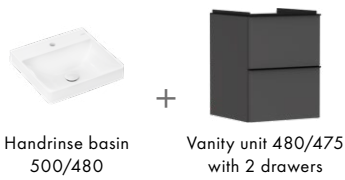

Vanity unit for handrinse basin