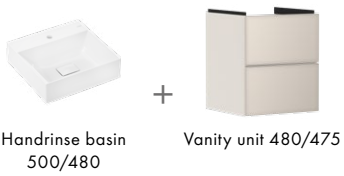

Vanity unit for handrinse basin