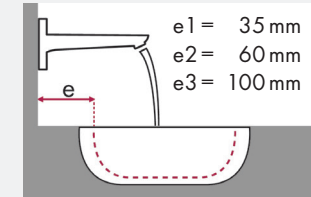

Montagehinweise:

- ✓ = Kombination empfohlen
- = Hahnloch durchgestochen
- = Hahnloch vorgestochen
- ⊗ = ohne Hahnloch