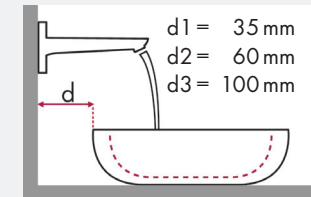

Montagehinweise:

- ✓ = Kombination empfohlen
- = Hahnloch durchgestochen
- = Hahnloch vorgestochen
- ⊗ = ohne Hahnloch