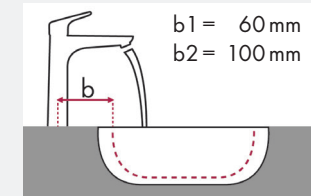

Montagehinweise:

- ✓ = Kombination empfohlen
- = Hahnloch durchgestochen
- = Hahnloch vorgestochen
- ⊗ = ohne Hahnloch