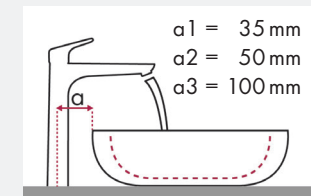

Montagehinweise:

- ✓ = Kombination empfohlen
- = Hahnloch durchgestochen
- = Hahnloch vorgestochen
- ⊗ = ohne Hahnloch