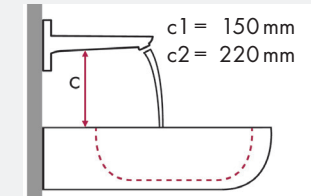

Montagehinweise:

- ✓ = Kombination empfohlen
- = Hahnloch durchgestochen
- = Hahnloch vorgestochen
- ⊗ = ohne Hahnloch