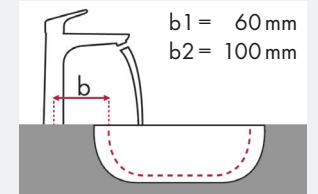

Legend:

- ✓ = Recommended combination
- = Taphole pushed through
- = Prepared taphole
- ⊗ = Without taphole