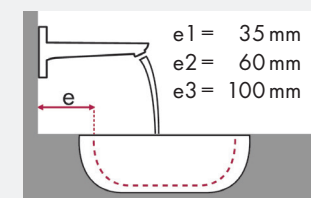

Legend:

- ✓ = Recommended combination
- = Taphole pushed through
- = Prepared taphole
- ⊗ = Without taphole

hansgrohe Talis and Ideal Standard Moments

article no.		article no.		
		500 x 375	650 x 515	900 x 515
Talis 80 	# 32040000 # 32057000	✓	✓	✓
Talis 80 	# 32053000		✓	✓
Talis 150 	# 32052000		✓	✓
Talis S² 	# 32070000 # 32073000		✓	✓
Talis 210 	# 32084000		✓	✓
Talis 250 	# 32055000			✓

Legend:

- ✓ = Recommended combination
- = Taphole pushed through
- = Prepared taphole
- ⊗ = Without taphole

hansgrohe Focus and Ideal Standard Moments

article no.		article no.		
		500 x 375	650 x 515	900 x 515
		●	●	●
		# K 0718 xx	# K 0717 xx	# K 0715 xx
Focus 70	# 31730000 # 31132000 # 31130000	✓		
Focus 100	# 31607000 # 31621000	✓	✓	✓
Focus 190	# 31608000		✓	✓
Focus 240	# 31609000		✓	✓