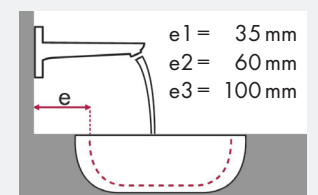

Legend:

- ✓ = Recommended combination
- = Taphole pushed through
- = Prepared taphole
- ⊗ = Without taphole