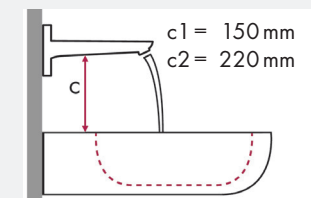

Legend:

- ✓ = Recommended combination
- = Taphole pushed through
- = Prepared taphole
- ⊗ = Without taphole

hansgrohe Talis and Ideal Standard Moments

article no.		article no.		
		500 x 375	650 x 515	900 x 515
Talis 80 	# 32040000 # 32057000	✓	✓	✓
Talis 80 	# 32053000		✓	✓
Talis 150 	# 32052000		✓	✓
Talis S² 	# 32070000 # 32073000		✓	✓
Talis 210 	# 32084000		✓	✓
Talis 250 	# 32055000			✓

Legend:

- ✓ = Recommended combination
- = Taphole pushed through
- = Prepared taphole
- ⊗ = Without taphole

hansgrohe Focus and Ideal Standard Moments

article no.		article no.		
		500 x 375	650 x 515	900 x 515
		●	●	●
		# K 0718 xx	# K 0717 xx	# K 0715 xx
Focus 70	# 31730000 # 31132000 # 31130000	✓		
Focus 100	# 31607000 # 31621000	✓	✓	✓
Focus 190	# 31608000		✓	✓
Focus 240	# 31609000		✓	✓