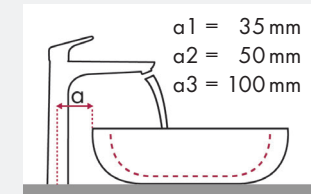

Legend:

- ✓ = Recommended combination
- = Taphole pushed through
- = Prepared taphole
- ⊗ = Without taphole

hansgrohe Talis and Ideal Standard Moments

article no.		article no.		
		500 x 375	650 x 515	900 x 515
Talis 80 	# 32040000 # 32057000	✓	✓	✓
Talis 80 	# 32053000		✓	✓
Talis 150 	# 32052000		✓	✓
Talis S² 	# 32070000 # 32073000		✓	✓
Talis 210 	# 32084000		✓	✓
Talis 250 	# 32055000			✓

Legend:

- ✓ = Recommended combination
- = Taphole pushed through
- = Prepared taphole
- ⊗ = Without taphole

hansgrohe Focus and Ideal Standard Moments

article no.		article no.		
		500 x 375	650 x 515	900 x 515
		●	●	●
		# K 0718 xx	# K 0717 xx	# K 0715 xx
Focus 70	# 31730000 # 31132000 # 31130000	✓		
Focus 100	# 31607000 # 31621000	✓	✓	✓
Focus 190	# 31608000		✓	✓
Focus 240	# 31609000		✓	✓