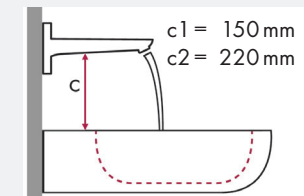

hansgrohe

ComfortZone test

The right mixer for every washbasin.

hansgrohe Metris and Ideal Standard Moments

article no.		article no.		
		500 x 375	650 x 515	900 x 515
Metris 100	# 31088000	●	●	●
Metris 110	# 31080000 # 31121000	●	●	●
Metris 200	# 31183000		●	●
Metris 230	# 31087000		●	●
Metris 260	# 31082000		●	

hansgrohe Metris and Ideal Standard SimplyU

article no.		article no.				
		500 x 500	500 x 650	550 x 350		
Metris 100	# 31088000	●	○	●	○	⊗
Metris 110	# 31080000 # 31121000	●	●	●	●	
Metris 200	# 31183000	●	●	●	●	√ ^{a2}
Metris 230	# 31087000			●	●	
Metris 260	# 31082000			●	●	√ ^{a2}
Metris 165 mm	# 31085000				√ ^{c1}	√ ^{d1}
Metris 225 mm	# 31086000				√ ^{c1}	√ ^{d3}

Legend:

- ✓ = Recommended combination
- = Taphole pushed through
- = Prepared taphole
- ⊗ = Without taphole

hansgrohe Talis and Ideal Standard Moments

article no.		article no.		
		500 x 375	650 x 515	900 x 515
Talis 80 	# 32040000 # 32057000	✓	✓	✓
Talis 80 	# 32053000		✓	✓
Talis 150 	# 32052000		✓	✓
Talis S² 	# 32070000 # 32073000		✓	✓
Talis 210 	# 32084000		✓	✓
Talis 250 	# 32055000			✓

Legend:

- ✓ = Recommended combination
- = Taphole pushed through
- = Prepared taphole
- ⊗ = Without taphole

hansgrohe Focus and Ideal Standard Moments

article no.		article no.		
		500 x 375	650 x 515	900 x 515
		●	●	●
		# K 0718 xx	# K 0717 xx	# K 0715 xx
Focus 70	# 31730000 # 31132000 # 31130000	✓		
Focus 100	# 31607000 # 31621000	✓	✓	✓
Focus 190	# 31608000		✓	✓
Focus 240	# 31609000		✓	✓