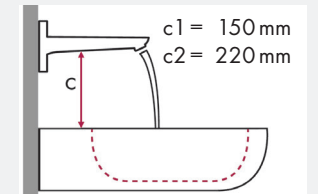

Legend:

- ✓ = Recommended combination
- = Taphole pushed through
- = Prepared taphole
- ⊗ = Without taphole