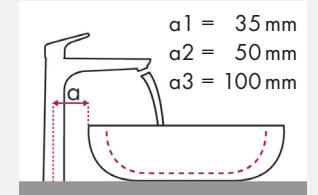

Legend:

- ✓ = Recommended combination
- = Taphole pushed through
- = Prepared taphole
- ⊗ = Without taphole