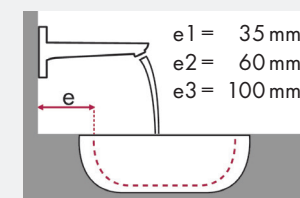

hansgrohe

Legend:

- ✓ = Recommended combination
- = Taphole pushed through
- = Prepared taphole
- ⊗ = Without taphole

hansgrohe Metris Classic and Ideal Standard SimplyU

article no.		500 x 500	500 x 650	550 x 350
article no.		● #T0997 xx	● #T0156 xx	○ #T0129 xx
article no.		● #T0997 xx	○ #T0129 xx	⊗ #T0126 xx
Metris Classic 100 	#31075000	✓	✓	
Metris Classic 165 mm 	#31000000			✓ ^{c1} ✓ ^{d1}
Metris Classic 225 mm 	#31003000			✓ ^{c1} ✓ ^{d3}

hansgrohe

Legend:

- ✓ = Recommended combination
- = Taphole pushed through
- = Prepared taphole
- ⊗ = Without taphole