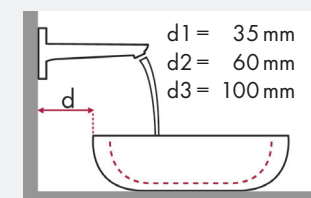

Legend:

- ✓ = Recommended combination
- = Taphole pushed through
- = Prepared taphole
- ⊗ = Without taphole

hansgrohe Talis and Ideal Standard Moments

article no.		article no.		
		500 x 375	650 x 515	900 x 515
Talis 80 	# 32040000 # 32057000	✓	✓	✓
Talis 80 	# 32053000		✓	✓
Talis 150 	# 32052000		✓	✓
Talis S² 	# 32070000 # 32073000		✓	✓
Talis 210 	# 32084000		✓	✓
Talis 250 	# 32055000			✓

Legend:

- ✓ = Recommended combination
- = Taphole pushed through
- = Prepared taphole
- ⊗ = Without taphole

hansgrohe Focus and Ideal Standard Moments

article no.		article no.		
		500 x 375	650 x 515	900 x 515
		●	●	●
		# K 0718 xx	# K 0717 xx	# K 0715 xx
Focus 70	# 31730000 # 31132000 # 31130000	✓		
Focus 100	# 31607000 # 31621000	✓	✓	✓
Focus 190	# 31608000		✓	✓
Focus 240	# 31609000		✓	✓