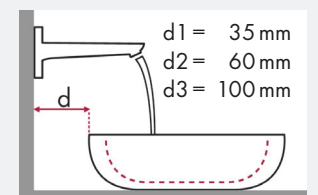

Legend:

- ✓ = Recommended combination
- = Taphole pushed through
- = Prepared taphole
- ⊗ = Without taphole