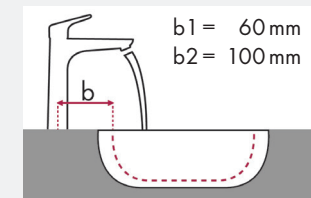

Legend:

- ✓ = Recommended combination
- = Taphole pushed through
- = Prepared taphole
- ⊗ = Without taphole

hansgrohe Talis and Ideal Standard Moments

article no.		article no.		
		500 x 375	650 x 515	900 x 515
Talis 80 	# 32040000 # 32057000	✓	✓	✓
Talis 80 	# 32053000		✓	✓
Talis 150 	# 32052000		✓	✓
Talis S² 	# 32070000 # 32073000		✓	✓
Talis 210 	# 32084000		✓	✓
Talis 250 	# 32055000			✓

Legend:

- ✓ = Recommended combination
- = Taphole pushed through
- = Prepared taphole
- ⊗ = Without taphole

hansgrohe Focus and Ideal Standard Moments

article no.		article no.		
		500 x 375	650 x 515	900 x 515
		●	●	●
		# K 0718 xx	# K 0717 xx	# K 0715 xx
Focus 70	# 31730000 # 31132000 # 31130000	✓		
Focus 100	# 31607000 # 31621000	✓	✓	✓
Focus 190	# 31608000		✓	✓
Focus 240	# 31609000		✓	✓