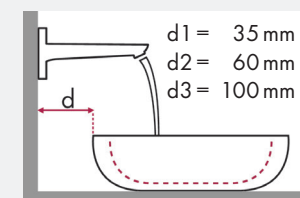

hansgrohe

Legend:

- ✓ = Recommended combination
- = Taphole pushed through
- = Prepared taphole
- ⊗ = Without taphole

hansgrohe Metris Classic and Ideal Standard SimplyU

article no.		500 x 500	500 x 650	550 x 350
article no.		● #T0997 xx	● #T0156 xx	○ #T0129 xx
article no.		● #T0997 xx	○ #T0129 xx	⊗ #T0126 xx
Metris Classic 100 	#31075000	✓	✓	
Metris Classic 165 mm 	#31000000			✓ ^{c1} ✓ ^{d1}
Metris Classic 225 mm 	#31003000			✓ ^{c1} ✓ ^{d3}

hansgrohe

Legend:

- ✓ = Recommended combination
- = Taphole pushed through
- = Prepared taphole
- ⊗ = Without taphole