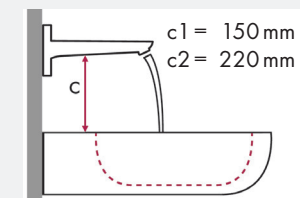

hansgrohe

Legend:

- ✓ = Recommended combination
- = Taphole pushed through
- = Prepared taphole
- ⊗ = Without taphole

hansgrohe Metris Classic and Ideal Standard SimplyU

article no.		500 x 500	500 x 650	550 x 350
article no.		● #T0997 xx	● #T0156 xx	○ #T0129 xx
article no.		● #T0997 xx	○ #T0129 xx	⊗ #T0126 xx
Metris Classic 100 	#31075000	✓	✓	
Metris Classic 165 mm 	#31000000			✓ ^{c1} ✓ ^{d1}
Metris Classic 225 mm 	#31003000			✓ ^{c1} ✓ ^{d3}

hansgrohe

Legend:

- ✓ = Recommended combination
- = Taphole pushed through
- = Prepared taphole
- ⊗ = Without taphole