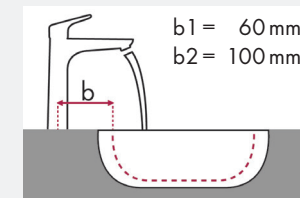

hansgrohe

Legend:

- ✓ = Recommended combination
- = Taphole pushed through
- = Prepared taphole
- ⊗ = Without taphole

hansgrohe Metris Classic and Ideal Standard SimplyU

article no.		500 x 500	500 x 650	550 x 350
article no.		● #T0997 xx	● #T0156 xx	○ #T0129 xx
article no.		● #T0997 xx	○ #T0129 xx	⊗ #T0126 xx
Metris Classic 100 	#31075000	✓	✓	
Metris Classic 165 mm 	#31000000			✓ ^{c1} ✓ ^{d1}
Metris Classic 225 mm 	#31003000			✓ ^{c1} ✓ ^{d3}

hansgrohe

Legend:

- ✓ = Recommended combination
- = Taphole pushed through
- = Prepared taphole
- ⊗ = Without taphole