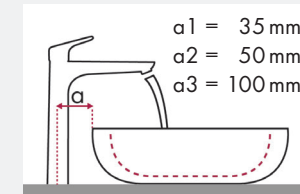

hansgrohe

Legend:

- ✓ = Recommended combination
- = Taphole pushed through
- = Prepared taphole
- ⊗ = Without taphole

hansgrohe Metris Classic and Ideal Standard SimplyU

article no.		500 x 500	500 x 650	550 x 350
article no.		● #T0997 xx	● #T0156 xx	○ #T0129 xx
article no.		● #T0997 xx	○ #T0129 xx	⊗ #T0126 xx
Metris Classic 100 	#31075000	✓	✓	
Metris Classic 165 mm 	#31000000			✓ ^{c1} ✓ ^{d1}
Metris Classic 225 mm 	#31003000			✓ ^{c1} ✓ ^{d3}

hansgrohe

Legend:

- ✓ = Recommended combination
- = Taphole pushed through
- = Prepared taphole
- ⊗ = Without taphole