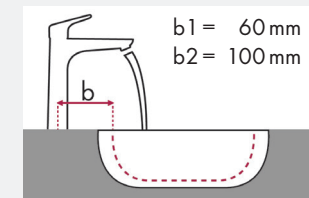

Legend:

- ✓ = Recommended combination
- = Taphole pushed through
- = Prepared taphole
- ⊗ = Without taphole
- = Washbasins without tap holes available on request