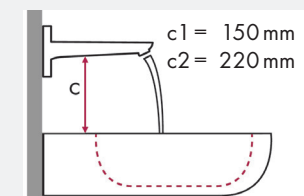

Legend:

- ✓ = Recommended combination
- = Taphole pushed through
- = Prepared taphole
- ⊗ = Without taphole
- = Washbasins without tap holes available on request