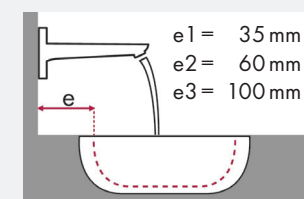

Legend:

- ✓ = Recommended combination
- = Taphole pushed through
- = Prepared taphole
- ⊗ = Without taphole
- = Washbasins without tap holes available on request