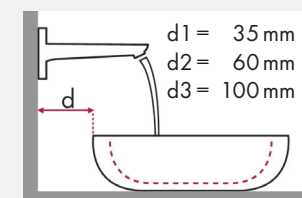

### Legend:

- ✓ = Recommended combination
- = Taphole pushed through
- = Prepared taphole
- ⊗ = Without taphole
- \* = Washbasins without tap holes available on request

**Legend:**

- ✓ = Recommended combination
- = Taphole pushed through
- = Prepared taphole
- ⊗ = Without taphole
- \* = Washbasins without tap holes available on request