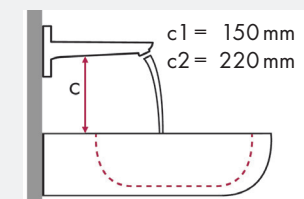

Legend:

- ✓ = Recommended combination
- = Taphole pushed through
- = Prepared taphole
- ⊗ = Without taphole
- = Washbasins without tap holes available on request