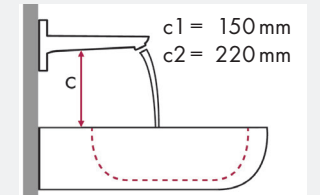

Legend:

- ✓ = Recommended combination
- = Taphole pushed through
- = Prepared taphole
- ⊗ = Without taphole
- = Washbasins without tap holes available on request