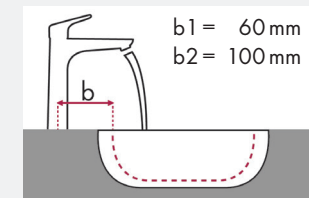

## Legend:

- ✓ = Recommended combination
- = Taphole pushed through
- = Prepared taphole
- ⊗ = Without taphole
- \* = Washbasins without tap holes available on request

# hansgrohe Focus and Burgbad Max 1

article no.		article no.	
		710 x 385	906 x 506
<b>Focus 100</b>	# 31607000 # 31621000	⊗	●
<b>Focus 190</b>	# 31608000	✓ <sup>a2</sup>	✓
<b>Focus 240</b>	# 31609000		✓

### Legend:

- ✓ = Recommended combination
- = Taphole pushed through
- = Prepared taphole
- ⊗ = Without taphole
- \* = Washbasins without tap holes available on request