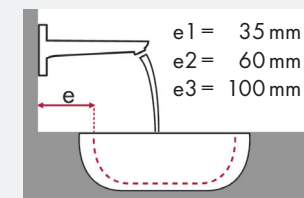

Legend:

- ✓ = Recommended combination
- = Taphole pushed through
- = Prepared taphole
- ⊗ = Without taphole
- = Washbasins without tap holes available on request