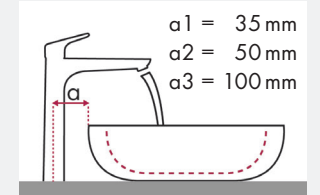

Legend:

- ✓ = Recommended combination
- = Taphole pushed through
- = Prepared taphole
- ⊗ = Without taphole
- = Washbasins without tap holes available on request