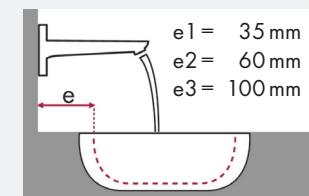

Legend:

- ✓ = Recommended combination
- = Taphole pushed through
- = Prepared taphole
- ⊗ = Without taphole
- = Washbasins without tap holes available on request