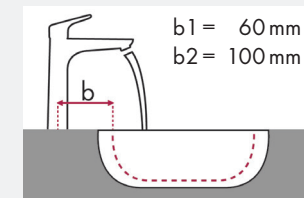

Legend:

- ✓ = Recommended combination
- = Taphole pushed through
- = Prepared taphole
- ⊗ = Without taphole
- = Washbasins without tap holes available on request