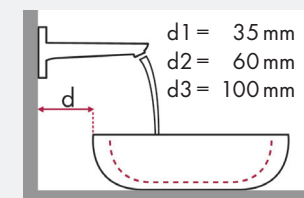

Legend:

- ✓ = Recommended combination
- = Taphole pushed through
- = Prepared taphole
- ⊗ = Without taphole
- = Washbasins without tap holes available on request