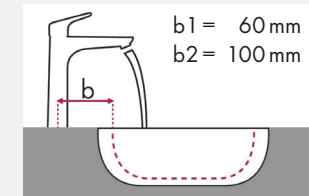

Legend:

- ✓ = Recommended combination
- = Taphole pushed through
- = Prepared taphole
- ⊗ = Without taphole
- = Washbasins without tap holes available on request