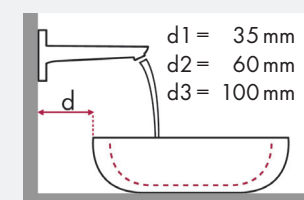

Legend:

- ✓ = Recommended combination
- = Taphole pushed through
- = Prepared taphole
- ⊗ = Without taphole
- = Washbasins without tap holes available on request