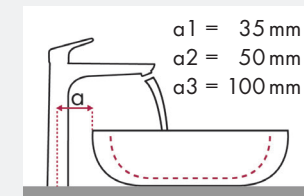

Legend:

- ✓ = Recommended combination
- = Taphole pushed through
- = Prepared taphole
- ⊗ = Without taphole
- = Washbasins without tap holes available on request