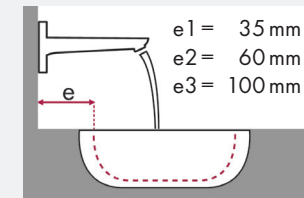

Legend:

- ✓ = Recommended combination
- = Taphole pushed through
- = Prepared taphole
- ⊗ = Without taphole
- = Washbasins without tap holes available on request