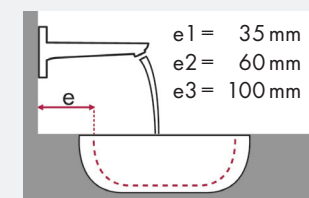

Legend:

- ✓ = Recommended combination
- = Taphole pushed through
- = Prepared taphole
- ⊗ = Without taphole
- = Washbasins without tap holes available on request