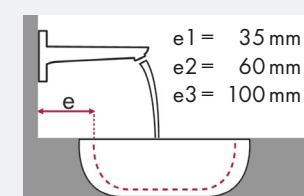

Legend:

- ✓ = Recommended combination
- = Taphole pushed through
- = Prepared taphole
- ⊗ = Without taphole
- = Washbasins without tap holes available on request