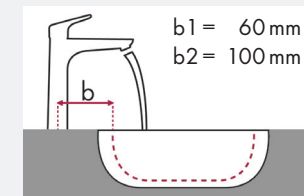

Legend:

- ✓ = Recommended combination
- = Taphole pushed through
- = Prepared taphole
- ⊗ = Without taphole
- = Washbasins without tap holes available on request