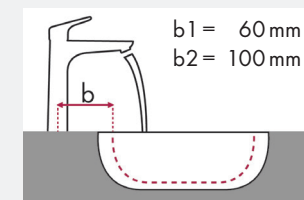

Legend:

- ✓ = Recommended combination
- = Taphole pushed through
- = Prepared taphole
- ⊗ = Without taphole
- = Washbasins without tap holes available on request