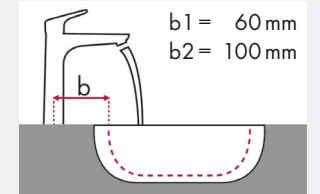

Legend:

- ✓ = Recommended combination
- = Taphole pushed through
- = Prepared taphole
- ⊗ = Without taphole
- = Washbasins without tap holes available on request