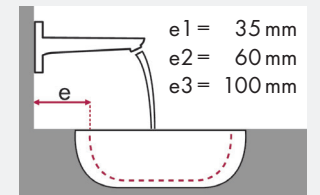

Legend:

- ✓ = Recommended combination
- = Taphole pushed through
- = Prepared taphole
- ⊗ = Without taphole
- = Washbasins without tap holes available on request