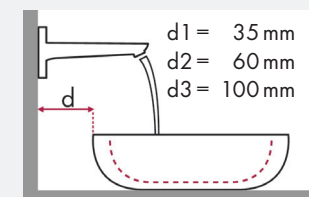

Legend:

- ✓ = Recommended combination
- = Taphole pushed through
- = Prepared taphole
- ⊗ = Without taphole
- = Washbasins without tap holes available on request