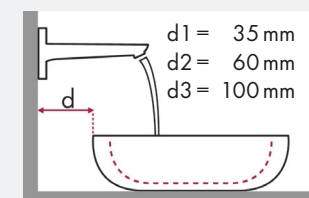

## Legend:

- ✓ = Recommended combination
- = Taphole pushed through
- = Prepared taphole
- ⊗ = Without taphole
- \* = Washbasins without tap holes available on request

# hansgrohe Focus and Burgbad Max 1

article no.		article no.	
		710 x 385	906 x 506
<b>Focus 100</b>	# 31607000 # 31621000	⊗	●
<b>Focus 190</b>	# 31608000	✓ <sup>a2</sup>	✓
<b>Focus 240</b>	# 31609000		✓

### Legend:

- ✓ = Recommended combination
- = Taphole pushed through
- = Prepared taphole
- ⊗ = Without taphole
- \* = Washbasins without tap holes available on request