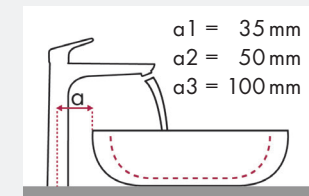

Legend:

- ✓ = Recommended combination
- = Taphole pushed through
- = Prepared taphole
- ⊗ = Without taphole
- = Washbasins without tap holes available on request