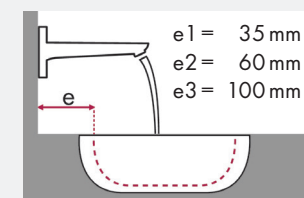

Legend:

- ✓ = Recommended combination
- = Taphole pushed through
- = Prepared taphole
- ⊗ = Without taphole
- = Washbasins without tap holes available on request