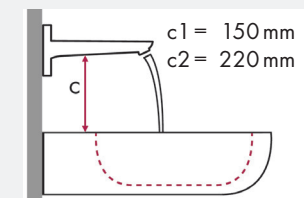

Legend:

- ✓ = Recommended combination
- = Taphole pushed through
- = Prepared taphole
- ⊗ = Without taphole
- = Washbasins without tap holes available on request