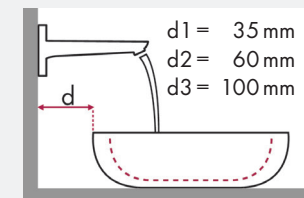

Legend:

- ✓ = Recommended combination
- = Taphole pushed through
- = Prepared taphole
- ⊗ = Without taphole
- = Washbasins without tap holes available on request