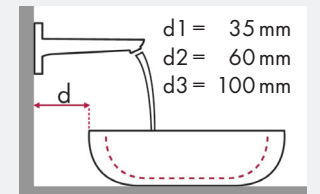

Legend:

- ✓ = Recommended combination
- = Taphole pushed through
- = Prepared taphole
- ⊗ = Without taphole
- = Washbasins without tap holes available on request