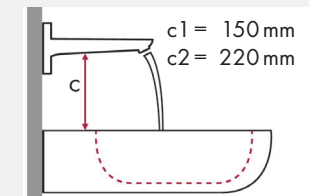

Legend:

- ✓ = Recommended combination
- = Taphole pushed through
- = Prepared taphole
- ⊗ = Without taphole
- = Washbasins without tap holes available on request