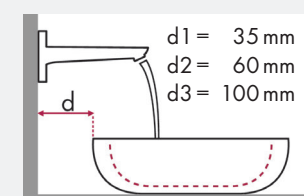

Legend:

- ✓ = Recommended combination
- = Taphole pushed through
- = Prepared taphole
- ⊗ = Without taphole
- = Washbasins without tap holes available on request