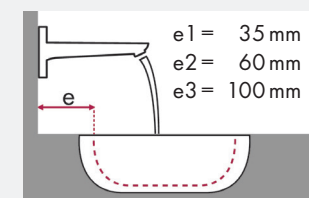

# hansgrohe Focus and Burgbad Max 1

article no.		article no.	
		710 x 385	906 x 506
<b>Focus 100</b>	# 31607000 # 31621000	⊗	●
<b>Focus 190</b>	# 31608000	✓ <sup>a2</sup>	✓
<b>Focus 240</b>	# 31609000		✓

### Legend:

- ✓ = Recommended combination
- = Taphole pushed through
- = Prepared taphole
- ⊗ = Without taphole
- \* = Washbasins without tap holes available on request