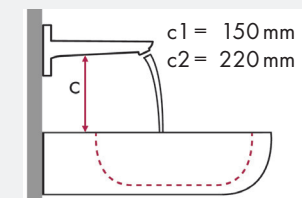

Legend:

- ✓ = Recommended combination
- = Taphole pushed through
- = Prepared taphole
- ⊗ = Without taphole
- = Washbasins without tap holes available on request