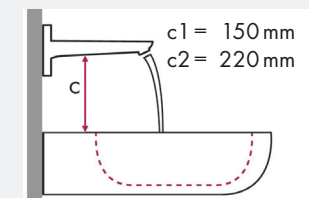

Legend:

- ✓ = Recommended combination
- = Taphole pushed through
- = Prepared taphole
- ⊗ = Without taphole
- = Washbasins without tap holes available on request