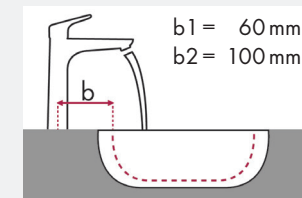

### Legend:

- ✓ = Recommended combination
- = Taphole pushed through
- = Prepared taphole
- ⊗ = Without taphole
- \* = Washbasins without tap holes available on request

**Legend:**

- ✓ = Recommended combination
- = Taphole pushed through
- = Prepared taphole
- ⊗ = Without taphole
- \* = Washbasins without tap holes available on request