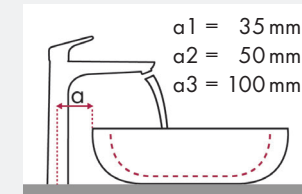

Legend:

- ✓ = Recommended combination
- = Taphole pushed through
- = Prepared taphole
- ⊗ = Without taphole
- = Washbasins without tap holes available on request