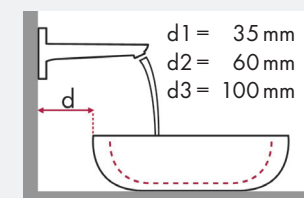

Legend:

- ✓ = Recommended combination
- = Taphole pushed through
- = Prepared taphole
- ⊗ = Without taphole
- = Washbasins without tap holes available on request