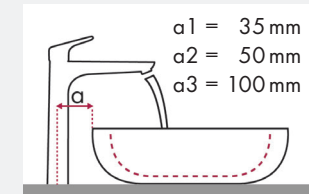

Legend:

- ✓ = Recommended combination
- = Taphole pushed through
- = Prepared taphole
- ⊗ = Without taphole
- = Washbasins without tap holes available on request