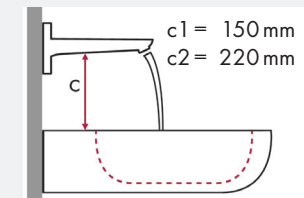

Legend:

- ✓ = Recommended combination
- = Taphole pushed through
- = Prepared taphole
- ⊗ = Without taphole
- = Washbasins without tap holes available on request