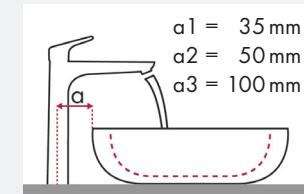

Legend:

- ✓ = Recommended combination
- = Taphole pushed through
- = Prepared taphole
- ⊗ = Without taphole
- = Washbasins without tap holes available on request