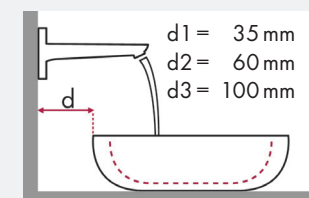

Legend:

- ✓ = Recommended combination
- = Taphole pushed through
- = Prepared taphole
- ⊗ = Without taphole
- = Washbasins without tap holes available on request